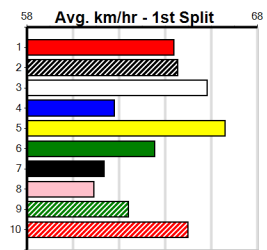

GRAY'S BENDIGO

Distance: 425m, Race Type: Tier 3 - Grade 6, Total Prizemoney: $1,530
1st: $1,000, 2nd: $320, 3rd: $160, 4th: $50

JARMON (3) is armed with sizzling early speed and she is getting stronger with every run. LITTLE MINNIE (2) has been luckless since her Shepparton win and she can make amends, while LEAVE ME IN (4) has a nice turn of foot once balanced.

Watchdog Tips: 3 2 4 5 Bet: Win 3

LITTLE GLADYS [6] Steady record here, needs it easier, tested $10.00
WBD Bitch Feb-22 Sire: FERNANDO BALE Dam: MY DEWANA PENNY
Trainer: Cole Brett (Kurunjang)
Winning Distances: < 300m (0) 300 - 399m (2) 400 - 499m (0) 500 - 599m (0) 600 - 699m (0) > 700m (0)
Winning Weights: 26.9(1) 27.2(1)
4th (3) 26.8 425 BEN R1 05-Jul-24 24.61 23.75 6.00L TIMMA TURTLE TWO (24.19) M/222 . . . . 6.69 $10.00 M
2nd (5) 27.0 350 HVL R2 10-Jul-24 20.05 19.62 2.50L RIGHT SIDE UP (19.88) M/3 . . . . 6.72 $3.50 T3-M
4th (7) 27.0 390 BAL R1 14-Jul-24 22.79 22.33 4.00L LIONESS EYES (22.52) M/24 . . . . 8.50 $4.40 T3-M
4th (5) 27.0 350 HVL R2 18-Jul-24 20.13 19.56 2.50L PATH TO NIRVANA (19.95) M/2 . . . . 6.75 $5.20 T3-M
7th (6) 27.1 350 HVL R2 23-Jul-24 20.40 19.36 6.50L COMO PRINCE (19.97) Q/5 . . . . 6.83 $3.30 T3-M
1st (2) 27.2 300 HVL R1 30-Jul-24 17.51 16.89 2.00L BRAEMAR JEANNIE (17.65) S/5 . . . . 4.18 $2.60 T3-M
1st (5) 26.9 300 HVL R3 09-Aug-24 17.08 16.90 1.00L ASTON MAPLE (17.14) Q/1 . . . . 4.00 $22.90 T3-7
7th (6) 26.4 425 BEN R4 14-Aug-24 25.04 23.98 6.50L POPCORN IRA (24.59) S/655 . . . . 6.82 $4.00 T3-6
Last 3 wins NOT included above
Prize Best $2495.00
Starts 24.61(3)-5/7/24
Trk/Dts 10-2-1-0
APM 3-0-0-0 2396

LITTLE MINNIE [6] No luck in her past two, can atone, main danger $4.80
BK Bitch Jun-22 Sire: BEAST UNLEASHED Dam: RUBY GIRL
Trainer: Gary Cowcher (Broadford)
Winning Distances: < 300m (0) 300 - 399m (2) 400 - 499m (0) 500 - 599m (0) 600 - 699m (0) > 700m (0)
Winning Weights: 28.2(1) 28.6(1)
1st (7) 28.2 390 SHP R2 17-Jun-24 22.13 21.85 3.5L WELLERMAN (22.37) M/11 . . . . 8.35 $6.70 M
7th (1) 28.5 425 BEN R8 30-Jun-24 24.83 23.61 15.00L LADY JULIA (23.81) S/777 . . . . 6.77 $9.20 SH
3rd (2) 28.6 390 SHP R3 22-Jul-24 22.33 22.04 2.50L SCOTT CRUSH (22.50) M/32 . . . . 8.55 $2.90 X67
4th (6) 28.2 390 SHP R1 29-Jul-24 22.51 22.01 4.00L DAINTREE PEDRO (22.23) S/74 . . . . 8.81 $3.10 X67
5th (6) 28.2 450 SHP R5 12-Aug-24 26.00 25.11 4.00L PAW JUDAS (25.73) S/766 . . . . 6.95 $5.50 X67H
Last 3 wins NOT included above
Prize Best $3705.00
Starts 24.83(1)-30/6/24
Trk/Dts 5-2-0-0
APM 1-0-0-0 2643