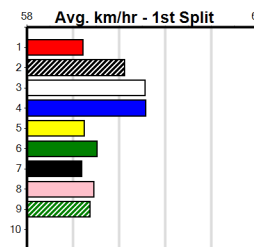

1

2:57PM

(VIC time)

Distance: 500m, Race Type: Tier 3 - Maiden, Total Prizemoney: $1,740
1st: $1,150, 2nd: $360, 3rd: $180, 4th: $50

JOLLY OLLIE (3) has been placed in two of three to date and he will be better for the run here last week. BOSTON DASH (1) has the good draw and he will continue to improve with more racing. SPARKLE PANTS (2) is never too far away.

Watchdog Tips: 3 1 2 8 Bet: Win 3

Form Box Wgt Dist Track Date Time BON Margin 1st/2nd (Time) PIR Checked Comment W/R Split 1 S/P Grade

BOSTON DASH [M] Placed in two of his past three, main danger $4.60
BK Dog Jul-22 Sire: TOMMY SHELBY Dam: POPPO'S LEGACY
Owner(s): Millard Racing Group (SYN), S Millard, C Millard, D Millard
Trainer: Scott Millard (Kyneton)
Winning Distances: < 300m (0) 300 - 399m (0) 400 - 499m (0) 500 - 599m (0) 600 - 699m (0) > 700m (0)
Winning Weights:
7th (3) 32.6 425 BEN R2 11-May-24 25.35 24.05 9.50L KALINYA (24.69) S/877 7.04 $25.60 M
4th (8) 32.5 400 WGL R2 15-Jun-24 23.52 22.97 3.00L HERE COMES SHAKA (23.32) S/55 8.75 $34.80 M
7th (4) 32.8 450 SHP R3 20-Jun-24 26.39 25.40 12.00 SAVVY LONG LEGS (25.57) M/556 6.97 $21.00 M
6th (6) 33.1 425 BEN R1 26-Jun-24 25.14 23.91 10.00 ESPRESSO BABE (24.45) S/666 6.96 $46.50 T3-M
7th (6) 32.1 350 HVL R2 10-Jul-24 20.32 19.62 6.50L RIGHT SIDE UP (19.88) S/5 6.83 $51.60 T3-M
2nd (3) 32.7 425 BEN R2 07-Aug-24 24.62 24.28 1.75L LAST BURST (24.50) S/432 SW 6.83 $17.90 M
8th (3) 32.6 425 BEN R1 14-Aug-24 25.31 23.98 15.00 TRUMPETER ROCK (24.31) S/778 7.03 $24.90 T3-M
2nd (3) 32.8 425 BEN R2 21-Aug-24 24.70 24.10 2.00L KURRACA JINNIE (24.57) M/222 6.80 $3.50 M
Last 3 wins NOT included above

Box History
Bx 1st 2nd 3rd 4th 5th 6th 7th 8th
1 1 1 1 1 1 1 1
2 2 1 1 1 1 1 1
3 1 1 1 1 1 1 1
4 1 1 1 1 1 1 1
5 1 1 1 1 1 1 1
6 1 1 1 1 1 1 1
7 1 1 1 1 1 1 1
8 1 1 1 1 1 1 1
Prize Best $690.00
Starts FSTD
Trk/Dts 9-0-2-0
APM 0-0-0-0 670

SPARKLE PANTS [M] Placed in three of her past four, can threaten $7.50
LTF Bitch Aug-21 Sire: HARD STYLE RICO Dam: FAUN FLAME
Owner(s): Sparkle Racing (SYN), M Dennis, C Dennis
Trainer: Carol Jackson (Neilborough)
Winning Distances: < 300m (0) 300 - 399m (0) 400 - 499m (0) 500 - 599m (0) 600 - 699m (0) > 700m (0)
Winning Weights:
6th (5) 28.2 390 WBL R2 08-Jul-24 23.19 22.15 9.00L PAW NIKKI (22.57) M/56 8.97 $10.20 M
3rd (4) 28.0 410 HOR R1 13-Jul-24 24.14 23.35 3.25L ONE HAND CLAP (23.92) M/53 10.90 $12.90 M
3rd (4) 28.0 450 SHP R2 19-Jul-24 26.16 25.70 6.00L MONEY PALACE (25.76) M/423 6.92 $22.50 M
5th (3) 28.4 450 SHP R1 25-Jul-24 26.33 25.59 3.75L CAN'T PARK THERE (26.07) M/445 W 7.17 $27.90 T3-M
3rd (1) 28.0 400 GEL R1 30-Jul-24 23.47 22.64 8.00L GRAVY GIRL (22.91) Q/44 8.70 $37.70 M
5th (4) 28.3 425 BEN R1 02-Aug-24 24.78 23.70 2.50L LIBRA COURT (24.61) M/444 SW 6.89 $17.30 M
3rd (8) 27.8 390 WBL R1 08-Aug-24 22.84 21.85 8.00L INGA BUDDY (22.30) M/23 9.12 $40.10 M
3rd (1) 28.1 500 BEN R1 23-Aug-24 28.72 28.23 5.00L WILLOW SKYE (28.38) M/333 6.69 $39.80 M
Last 3 wins NOT included above

Box History
Bx 1st 2nd 3rd 4th 5th 6th 7th 8th
1 2 1 1 1 1 1 1
2 1 1 1 1 1 1 1
3 1 1 1 1 1 1 1
4 3 1 2 1 1 1 1
5 1 2 2 1 1 1 1
6 1 1 1 1 1 1 1
7 3 1 1 1 1 1 1
8 3 1 1 1 1 1 1
Prize Best $3225.00
Starts 28.72(1)-23/8/24
Trk/Dts 27-0-4-7
APM 1-0-0-1 1900