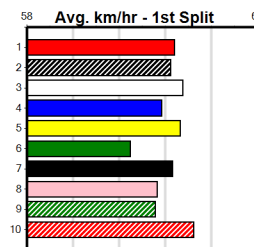

HIP POCKET BENDIGO

Distance: 425m, Race Type: Grade 5 T3, Total Prizemoney: $1,530
1st: $1,000, 2nd: $320, 3rd: $160, 4th: $50

REDEEM THIS (5) showed plenty of promise in his first prep and he is expected to fire fresh.
SMALL Demeanour (1) has a good record here and he is drawn to be on the pace from the
outset. DAD'S JAM DONUT (4) can charge to the line.

Watchdog Tips: 5 1 4 3 **Bet:** Win 5

Form Box	Wgt	Dist	Track	Date	Time	BON	Margin	1st/2nd (Time)	PIR	Checked	Comment	WR	Split 1	S/P	Grade	
1	SMALL Demeanour (NSW) $3.60															
	Goes well here, has the right draw, danger															
	Owner(s): The Winning Runs (SYN), K Catford, D Terrell, L Martin															
	Sire: ZAMBORA BROCKIE Dam: MELISSA'S PRIDE															
	Trainer: Robert Hayes (Toolleen)															
	Winning Distances: < 300m (1) 300 - 399m (5) 400 - 499m (4) 500 - 599m (1) 600 - 699m (0) > 700m (0)															
	Winning Weights: 30.5(1) 30.6(1) 30.7(2) 30.8(2) 31.0(1) 31.1(1) 31.6(1) 31.7(1) 32.2(1)															
	3rd (5) 31.9 425 BEN R11 05-Jun-24 24.61 24.06 8.00L SANDY CABANG (24.06) Q/223 . . . . . 6.60 $4.50 5															
	7th (3) 31.8 500 BEN R8 12-Jun-24 29.00 28.36 7.50L ROJO SILVER FOX (28.49) M/888 . . . SW . 6.85 $5.40 5															
	5th (4) 31.8 450 SHP R8 20-Jun-24 25.98 25.40 8.50L TAT LEAH (25.40) M/346 . . . . . 6.77 $10.50 5															

Form Box	Wgt	Dist	Track	Date	Time	BON	Margin	1st/2nd (Time)	PIR	Checked	Comment	WR	Split 1	S/P	Grade	
2	HELLBOY (SA) $6.50															
	Honest type but pace outside is a worry, place															
	Owner(s): G Lemin															
	Sire: ELITE STATE Dam: DUSTY PEARL															
	Trainer: Gayle Lemin (Axedale)															
	Winning Distances: < 300m (0) 300 - 399m (6) 400 - 499m (4) 500 - 599m (0) 600 - 699m (0) > 700m (0)															
	Winning Weights: 31.1(1) 32.1(2) 32.3(1) 32.5(1) 32.6(1) 32.7(1) 32.8(1) 33.1(2)															
	3rd (7) 32.9 390 SHP R5 11-Jul-24 22.59 22.09 1.00L FOUR BARRELS (22.54) M/43 . . . . . 8.72 $12.30 T3-5															
	2nd (3) 32.9 425 BEN R5 17-Jul-24 24.80 24.18 1.00L GAS MAN (24.74) M/222 . . . . . 6.76 $7.70 T3-5															
	1st (8) 33.1 425 BEN R4 20-Jul-24 24.41 24.13 2.25L SHAKA BIG TONKS (24.56) M/111 . . . . . 6.72 $2.30 5															

Form Box	Wgt	Dist	Track	Date	Time	BON	Margin	1st/2nd (Time)	PIR	Checked	Comment	WR	Split 1	S/P	Grade	
3	URANA WHIRLWIND $4.60															
	Back in form, good early burn, keep safe															
	Owner(s): P May															
	Sire: SUPERIOR PRODUCT Dam: MA'S PLUM JAM															
	Trainer: Paul May (Inglewood)															
	Winning Distances: < 300m (0) 300 - 399m (4) 400 - 499m (0) 500 - 599m (0) 600 - 699m (0) > 700m (0)															
	Winning Weights: 23.4(1) 24.2(1) 24.9(1) 25.3(1)															
	3rd (7) 25.1 425 BEN R3 31-May-24 24.86 23.72 9.50L TURBO GEORGE (24.22) M/552 . . . . . 6.78 $29.70 X67															
	3rd (2) 24.9 425 BEN R3 05-Jun-24 24.64 24.06 2.25L ZIPPING LIZZO (24.48) Q/112 . . . . . 6.57 $9.40 6G															
	7th (7) 24.9 390 SHP R10 13-Jun-24 23.05 22.17 11.00L ORIENTAL AURORA (22.29) M/88 . . . . . 8.97 $7.30 T3-6															

Form Box	Wgt	Dist	Track	Date	Time	BON	Margin	1st/2nd (Time)	PIR	Checked	Comment	WR	Split 1	S/P	Grade	
4	DAD'S JAM DONUT $9.00															
	Tough draw but can charge to the line, threat															
	Owner(s): D Burnett															
	Sire: FERNANDO BALE Dam: MA'S PLUM JAM															
	Trainer: Mathew Tabb (Lara)															
	Winning Distances: < 300m (0) 300 - 399m (0) 400 - 499m (3) 500 - 599m (1) 600 - 699m (0) > 700m (0)															
	Winning Weights: 30.1(2) 30.2(2)															
	7th (5) 30.1 450 WBL R3 20-Jun-24 26.13 25.18 8.50L QUEEN AVENGER (25.56) M/777 . . . . . 6.97 $18.00 MF															
	4th (8) 30.1 435 SLE R2 26-Jun-24 25.05 24.20 7.00L PAW MANNY (24.57) M/455 . . . . . 5.42 $6.80 7															
	1st (5) 30.2 450 BAL R5 30-Jun-24 25.54 25.54 1.5L PAW LOUIS (25.63) M/321 . . . SW . 6.79 $5.20 T3-7