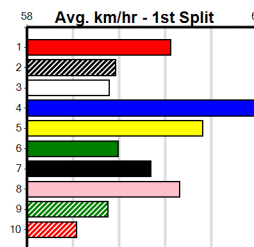

HANRAHAN PLUMBING

Distance: 425m, Race Type: Tier 3 - Grade 7, Total Prizemoney: $1,530
1st: $1,000, 2nd: $320, 3rd: $160, 4th: $50

NALA'S GHOST (7) has been placed in two of his past three and he can work into the mix mid race.
MISS CHERRY (1) is better than her past two runs and she is drawn to be prominent throughout.
CORNHILL HUSTLER (3) has a good record here

Watchdog Tips: **7** **1** **3** **8** **Bet:** **Win 7**

1

MISS CHERRY [7] **Placed in two of three here, well drawn, danger** **$4.80**

BK Bitch Jul-22 Sire: FERAL FRANKY Dam: MISS ROXY Trainer: Dallan Klemke (Lara)

Owner(s): D Klemke

Winning Distances: < 300m (0) 300 - 399m (1) 400 - 499m (0) 500 - 599m (0) 600 - 699m (0) > 700m (0)

Winning Weights: 29.9(1)

Run	Dist	Wgt	Track	Date	Time	BON	Margin	1st/2nd (Time)	PIR	Checked	Comment	WR	Split 1	S/P	Grade
3rd (8)	29.9	400	GEL	R2	27-Apr-24	23.07	22.35	6.00L BLOODLINE (22.68)	M/13	.	.	.	8.51	$21.90	M
8th (8)	29.9	400	GEL	R1	28-Jun-24	23.78	22.38	16.00 PUNCHY (22.72)	S/88	.	.	.	8.72	$7.00	M
2nd (6)	30.2	400	GEL	R1	09-Jul-24	23.26	22.77	1.75L XENA GIBLET (23.14)	M/22	.	.	.	8.61	$4.70	M
2nd (5)	29.9	425	BEN	R1	17-Jul-24	24.56	24.18	0.25L KRAKEN CASPER (24.54)	M/111	.	VO	.	6.64	$5.40	T3-M
2nd (5)	29.8	425	BEN	R1	31-Jul-24	24.44	24.14	3.75L ZERO KILLER (24.18)	M/122	.	.	.	6.61	$2.80	M
1st (7)	29.9	390	BAL	R1	05-Aug-24	22.56	22.44	3.75L GOSSIP GIRL (22.81)	Q/11	.	.	.	8.53	$2.30	T3-M
4th (2)	30.1	425	BEN	R2	14-Aug-24	24.47	23.98	1.5L SASSY PANAMA (24.38)	M/224	.	.	.	6.61	$2.30	T3-7
8th (4)	30.1	390	WBL	R3	22-Aug-24	23.04	21.96	12.00 PAW LEON (22.22)	M/67	.	.	.	9.10	$10.50	7

Last 3 wins NOT included above

Bx	1st	2nd	3rd	4th	5th	6th	7th	8th
1								
2				1				
3								
4								1
5		2						
6		1						
7	1							
8			1					1

Prize	$2270.00
Best	24.44(5)-31/7/24
Starts	8-1-3-1
Trk/Dts	3-0-2-0
APM	1986

2

COCONUT CARTER [7] **Strong win last time, this is harder, tested** **$12.00**

BK Dog May-22 Sire: EBBY JET POWER Dam: COCONUT MISS Trainer: Peter Gabriel (Toolern Vale)

Owner(s): P Gabriel

Winning Distances: < 300m (0) 300 - 399m (0) 400 - 499m (1) 500 - 599m (0) 600 - 699m (0) > 700m (0)

Winning Weights: 34.7(1)

Run	Dist	Wgt	Track	Date	Time	BON	Margin	1st/2nd (Time)	PIR	Checked	Comment	WR	Split 1	S/P	Grade
4th (3)	35.4	450	SHP	R10	03-Jun-24	25.86	24.99	9.00L VAN WYCK (25.24)	M/355	.	.	.	6.66	$11.30	MH
8th (3)	35.1	450	SHP	R5	10-Jun-24	25.93	25.25	10.00 BEBOP JAZZ (25.25)	S/888	.	.	.	7.14	$19.80	MSF
5th (1)	34.9	450	WBL	R3	13-Jun-24	25.97	25.20	6.00L VITAL STEP (25.56)	M/455	.	.	.	6.86	$4.50	MH
8th (5)	34.9	525	MEP	R1	03-Jul-24	31.80	29.83	20.00 RUXTON GIRL (30.43)	M/8878	.	.	.	5.54	$21.50	M
6th (6)	34.7	515	SAP	R3	29-Jul-24	30.80	29.46	17.00 PIEBALD (29.65)	S/7556	.	.	.	5.42	$73.00	MH
1st (7)	34.7	425	BEN	R1	21-Aug-24	24.61	24.10	2.50L GUNAI MAVERICK (24.78)	M/352	.	SW	.	6.85	$2.00	M

Last 3 wins NOT included above

Bx	1st	2nd	3rd	4th	5th	6th	7th	8th
1					1			
2								
3				1				1
4								
5								1
6						1		
7	1							
8								

Prize	$1075.00
Best	24.61(7)-21/8/24
Starts	6-1-0-0
Trk/Dts	1-1-0-0
APM	1045