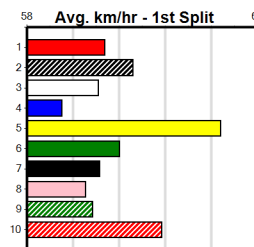

BENDIGO ADVERTISER

Distance: 425m, Race Type: Tier 3 - Maiden, Total Prizemoney: $1,530
1st: $1,000, 2nd: $320, 3rd: $160, 4th: $50

UNINVITING (5) has been placed in two of three to date and she appears to have a fair bit on these.
SMOKIN' BLASTER (1) is racing with confidence and he is drawn to get all the breaks. BEAST
POWER (6) has been well supported in both runs

Watchdog Tips:	5	1	6	3	Bet:	Win 5

Form Box	Wgt	Dist	Track	Date	Time	BON	Margin	1st/2nd (Time)	PIR	Checked	Comment	WR	Split 1	S/P	Grade	
1	SMOKIN' BLASTER [M] $3.60															
	Racing well, has the good draw, main danger															
	BK Dog Dec-21 Sire: WALK HARD Dam: HONEY BOURBON Trainer: Michael Hendy (Korong Vale)															
	Owner(s): M Hendy															
	Winning Distances: < 300m (0) 300 - 399m (0) 400 - 499m (0) 500 - 599m (0) 600 - 699m (0) > 700m (0)															
	Winning Weights:															
	4th (8)	31.3	460	WGL	R2	30-May-24	26.81	25.91	7.00L RYDER'S MAGIC (26.33)	M/555	.	.	.	6.79	$27.30	T3-M
	2nd (7)	31.9	460	WGL	R3	13-Jun-24	26.64	26.03	2.75L WARRIOR SAL (26.46)	M/322	.	.	.	6.80	$4.40 M	
	5th (7)	31.7	400	WGL	R2	20-Jun-24	23.30	22.89	4.00L MARS BALE (23.02)	M/65	.	.	.	8.93	$7.80 T3-M	
	5th (3)	32.1	460	WGL	R2	27-Jun-24	26.91	26.09	4.75L AXEL'S RADAR (26.58)	M/766	.	.	.	6.92	$4.90 M	
2nd (2)	32.1	460	GEL	R3	02-Jul-24	26.52	25.94	0.75L SHE'S BONKERS (26.47)	M/332	.	.	.	6.76	$17.60 M		
3rd (2)	32.3	450	BAL	R1	07-Jul-24	26.02	25.42	0.75L NAILED IT (25.98)	M/211	.	.	.	6.85	$7.20 T3-M		
ST (-)	32.4	425	BEN		31-Jul-24	25.82		0.50L Trial Cleared	M/34	.	.	.		. ST		
2nd (7)	32.7	350	HVL	R2	09-Aug-24	19.87	19.57	0.50L YOU MOWGLI (19.85)	M/3	.	.	.	6.76	$12.80 T3-M		
Last 3 wins NOT included above																
Prize Best $1380.00 FSH																
Starts 14-0-3-2																
Trk/Dts 0-0-0-0																
APM 1052																

2	RUNWAY DIVA [M] $9.00															
	Solid trial effort at Shepparton, can run a drum															
	BK Bitch Nov-21 Sire: SHIMA SHINE Dam: IT'S A DIVA Trainer: Nicole Johnston (Tooborac)															
	Owner(s): N Johnston															
	Winning Distances: < 300m (0) 300 - 399m (0) 400 - 499m (0) 500 - 599m (0) 600 - 699m (0) > 700m (0)															
	Winning Weights:															
	4th (6)	30.4	300	HVL	R10	06-Dec-23	17.40	16.75	4.25L FEROCIOUS SANDY (17.11)	M/6	.	.	.	V5	4.06	$9.90 M
	8th (7)	30.1	390	SHP	R3	23-Dec-23	23.50	21.70	18.00L INSUBORDINATE (22.27)	M/47	.	.	.		8.71	$5.30 M
	ST (-)	28.6	390	SHP		04-Jul-24	22.62		0.01L Trial Cleared	M	.	.	.		. ST	
	4th (6)	29.2	425	BEN	R1	21-Aug-24	25.26	24.10	9.50L COCONUT CARTER (24.61)	M/224	.	.	.		6.82	$4.10 M
Last 3 wins NOT included above																
Prize Best $180.00																
Starts 25.26(6)-21/8/24																
Trk/Dts 3-0-0-0																
APM 1-0-0-0 76