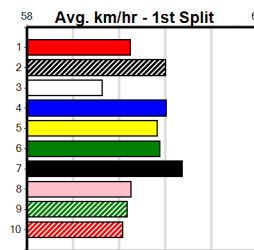

MANNINGS GREYHOUND COMPLEX

Distance: 425m, Race Type: Grade 5 T3, Total Prizemoney: $1,530
1st: $1,000, 2nd: $320, 3rd: $160, 4th: $50

PEACHES (7) has been luckless in her past two and a clean getaway can see her make amends.
MY COMPASS (8) rarely runs a bad race here and he will get a nice cart across early on. CRUSOE
MAGIC (5) owns a handy 24.23 PB here.

Watchdog Tips: **7** **8** **5** **4** **Bet:** **Box Quinella 5,7,8 ($10 for 333.33%)**

1

URANA EXPRESS [5] Needs to lead, can push wide, place best **$7.50**

WBE Bitch Sep-21 Sire: SUPERIOR PRODUCT Dam: MA'S PLUM JAM Trainer: Paul May (Inglewood)

Owner(s): P May
Winning Distances: < 300m (0) 300 - 399m (2) 400 - 499m (1) 500 - 599m (0) 600 - 699m (0) > 700m (0)

Winning Weights: 24.7(1) 25.1(1) 25.2(1)

Box	1st	2nd	3rd	4th	5th	6th	7th	8th
1								
2								
3								
4								
5								
6								
7								
8								

8th (6) 25.5 450 SHP R5 09-May-24 26.78 25.42 11.00 GO GO JEFF (26.06) M/138 . . . . . 6.74 $29.90 7
1st (4) 25.2 425 BEN R3 29-May-24 24.28 24.04 0.05L HIGH COTTON (24.28) M/111 . . . . . 6.62 $19.00 T3-7
7th (6) 25.3 425 BEN R3 05-Jun-24 25.06 24.06 8.50L ZIPPING LIZZO (24.48) M/788 . . . . . W 6.82 $11.20 6G
7th (5) 24.8 390 SHP R3 06-Jul-24 23.03 22.22 12.00 ASTON TRUMAN (22.22) M/77 . . . . . 9.02 $45.70 X67
1st (7) 25.1 390 SHP R9 19-Jul-24 22.72 22.28 0.25L MISS MELEE (22.73) M/22 . . . . . 8.70 $8.70 X67
8th (6) 25.7 390 SHP R12 25-Jul-24 23.28 22.20 12.00 FEATHERS (22.45) M/87 . . . . . 9.03 $10.00 T3-5
7th (5) 25.3 390 SHP R12 08-Aug-24 23.06 22.32 4.25L FOUR BARRELS (22.78) M/78 . . . . . 8.89 $14.00 T3-5
3rd (2) 25.3 390 SHP R4 22-Aug-24 22.83 22.33 4.50L URANA WHIRLWIND (22.52) M/34 . . . . . 8.82 $12.40 T3-5

Last 3 wins NOT included above

1st (5) 24.7 300 HVL R2 28-Sep-23 17.01 16.85 1.00L WICKET MAIDEN (17.08) M/2 . . . . . 3.98 $12.30 T3-M

Prize Best Starts Trk/Dts APM $3740.00 24.28(4)-29/5/24 19-3-1-1 5-1-1-0 1991

2

THUNDER PIE [5] Every chance last time, likely to need it easier **$12.00**

BK Bitch Sep-20 Sire: MY REDEEMER Dam: BLACK PONTIAC Trainer: David Shovan (Powlett Planes)

Owner(s): D Shovan
Winning Distances: < 300m (0) 300 - 399m (2) 400 - 499m (1) 500 - 599m (0) 600 - 699m (0) > 700m (0)

Winning Weights: 27.7(1) 29.0(1) 29.1(1)

Box	1st	2nd	3rd	4th	5th	6th	7th	8th
1								
2								
3								
4								
5								
6								
7								
8								

3rd (8) 28.3 400 GEL R6 22-Jun-24 23.41 22.83 4.75L JOLENE BALE (23.09) M/45 . . . . . W 8.59 $20.20 5
3rd (1) 27.9 390 SHP R11 04-Jul-24 22.77 22.18 3.5L WE ARE SOUTH (22.52) Q/33 . . . . . 8.75 $40.00 T3-5
4th (1) 27.7 390 SHP R11 11-Jul-24 22.62 22.09 8.00L ORIENTAL OPHELIA (22.09) M/43 . . . . . 8.90 $49.40 T3-5
5th (2) 27.0 390 SHP R11 19-Jul-24 22.90 22.28 7.50L UNKNOWN ABILITY (22.38) Q/54 . . . . . 8.96 $16.20 5
8th (5) 27.4 390 SHP R4 01-Aug-24 22.89 22.17 9.50L NICKLEBY ACTION (22.23) Q/56 . . . . . 8.74 $45.40 T3-5
4th (4) 27.0 390 SHP R12 05-Aug-24 22.79 22.08 9.50L NIKITA BALE (22.15) M/44 . . . . . 8.67 $26.30 5
6th (7) 27.4 410 HOR R11 13-Aug-24 23.98 23.10 11.00 HARTLEY BALE (23.23) M/66 . . . . . SW 10.61 $89.30 5
2nd (7) 27.3 400 GEL R4 20-Aug-24 23.12 22.49 1.75L HERE'S BRUCE (23.01) M/12 . . . . . 8.47 $29.70 5

Last 3 wins NOT included above

1st (8) 27.7 400 WGL R3 05-May-22 23.16 22.83 7.50L WINE AND ROSES (23.66) Q/11 . . . . . 8.45 $8.40 T3-M
1st (5) 29.1 390 SHP R4 14-Dec-23 22.62 22.21 1.25L SPOILER ALERT (22.69) Q/11 . . . . . SW 8.47 $36.30 7
1st (4) 29.0 390 SHP R10 08-Feb-24 22.75 22.17 0.50L SHE IS SCARLET (22.77) Q/44 . . . . . 8.65 $17.20 6G

Prize Best Starts Trk/Dts APM $7324.38 24.52(3)-3/2/24 66-3-7-7 8-0-1-1 1924