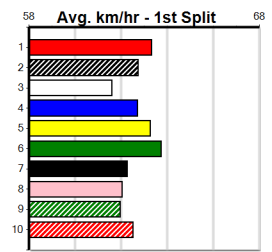

Bendigo
12
6:30PM
(VIC time)

SPORTSBET GREEN TICKS

Distance: 425m, Race Type: Grade 5 T3, Total Prizemoney: $1,530
1st: $1,000, 2nd: $320, 3rd: $160, 4th: $50

CRUSOE RICO (6) owns a slick 23.95 PB here and he will find this easier than his most recent racing. SCARLETT'S GEM (2) returned to form here last time and she just needs to step well again. MR. HA HA (1) is drawn to get every chance

Watchdog Tips: **6** **2** **1** **4** **Bet:** **Win 6**

1

MR. HA HA [5] **Regained some confidence last time, threat** **$7.50**
BKW Dog Jan-21 **Sire: BARCIA BALE Dam: NEO CLEO** **Trainer: Alan Bayliss (Daisy Hill)**
Owner(s): A Bayliss
Winning Distances: < 300m (0) 300 - 399m (0) 400 - 499m (3) 500 - 599m (1) 600 - 699m (0) > 700m (0)
Winning Weights: 32.7(1) 33.1(1) 34.5(1) 34.7(1)

Box	1st	2nd	3rd	4th	5th	6th	7th	8th
1		2					1	1
2			1	1	1			
3	3	1	1					
4					1	1	1	
5			2	3		1		
6	1							
7							2	1
8		2				2		

Last 3 wins NOT included above

Box	1st	2nd	3rd	4th	5th	6th	7th	8th
1	3	3	1					
1	3	3	1					
1	3	3	1					

Prize Best Starts Trk/Dts APM $10675.00 24.50(3)-27/9/23 32-4-3-6 4-1-1-1 991

2

SCARLETT'S GEM (NSW)[5] **Returned to form last time, danger if steps** **$3.60**
BEF Bitch Nov-20 **Sire: ZAMBORA BROCKIE Dam: IONA CHAMPION** **Trainer: Darren Petersen (Rochester)**
Owner(s): D Petersen
Winning Distances: < 300m (0) 300 - 399m (0) 400 - 499m (4) 500 - 599m (2) 600 - 699m (0) > 700m (0)
Winning Weights: 24.1(1) 24.6(1) 25.0(1) 25.1(2) 25.3(1)

Box	1st	2nd	3rd	4th	5th	6th	7th	8th
1	2	4	1		1			
2	1	1	1	1	1	2		
3	1					2	1	
4				1		1	3	1
5	1		1		1	1	2	1
6				1		1	2	
7	1	2	1	1	1	2		
8	1					2	1	

Last 3 wins NOT included above

Box	1st	2nd	3rd	4th	5th	6th	7th	8th
1	8	2	1					
1	8	2	1					
1	8	2	1					

Prize Best Starts Trk/Dts APM $13618.57 24.30(3)-21/8/24 49-6-6-5 4-2-0-1 3249

3

SWANNY RIVER [5] **Front runner, suspect late, prefer to watch** **$10.00**
BDW Bitch Jan-21 **Sire: FERNANDO BALE Dam: HOT JEAN** **Trainer: Glenn Maxwell (Heathcote)**
Owner(s): M Davis
Winning Distances: < 300m (0) 300 - 399m (0) 400 - 499m (6) 500 - 599m (0) 600 - 699m (0) > 700m (0)
Winning Weights: 25.1(1) 25.2(1) 25.6(1) 26.2(1) 26.3(1) 26.5(1)

Box	1st	2nd	3rd	4th	5th	6th	7th	8th
1		3			1			
2	1		2	3	1		1	3
3		3			2	1		3
4	1	1	1	1	3			2
5	1	1				2	2	
6			2	2	1	2	1	2
7	2	2	2	2	1	1	1	2
8	1	1	2			1	1	1

Last 3 wins NOT included above

Box	1st	2nd	3rd	4th	5th	6th	7th	8th
1	7	2	1					
1	7	2	1					
1	7	2	1					

Prize Best Starts Trk/Dts APM $11790.00 24.36(6)-15/3/23 67-6-11-7 47-6-9-6 2375

4

SUNSHINE GOLD [5] **Down on confidence, this is easier, keep safe** **$8.00**
RBD Dog Feb-21 **Sire: BERNARDO Dam: CRUISY'S ROSE** **Trainer: Douglas Sheridan (Talbot)**
Owner(s): D Sheridan
Winning Distances: < 300m (0) 300 - 399m (3) 400 - 499m (2) 500 - 599m (0) 600 - 699m (0) > 700m (0)
Winning Weights: 29.9(2) 30.0(2) 30.1(1)

Box	1st	2nd	3rd	4th	5th	6th	7th	8th
1			2		1	1	2	
2			2	1	1	1		
3	1			5	1	3	2	
4	1		2	1	1	1	2	1
5							1	
6	1	1		2	1	1	2	1
7					1			
8	2	3	1		1			

Last 3 wins NOT included above

Box	1st	2nd	3rd	4th	5th	6th	7th	8th
1	4							
1	4							
1	4							

Prize Best Starts Trk/Dts APM $8255.00 24.40(6)-29/5/24 51-5-5-5 19-1-3-3 2012

5

HARTLAND DUKE [5] **Tough draw but is more than capable, place** **$7.50**
BK Dog Mar-22 **Sire: ASTON DUKE Dam: TREY SMIDGE** **Trainer: Jye Formosa (Heathcote)**
Owner(s): B Evans
Winning Distances: < 300m (0) 300 - 399m (2) 400 - 499m (1) 500 - 599m (0) 600 - 699m (0) > 700m (0)
Winning Weights: 33.8(1) 33.9(1) 34.3(1)

Box	1st	2nd	3rd	4th	5th	6th	7th	8th
1							1	3
2	1							
3		1		1				1
4								
5	2					1		1
6				2	1			2
7					1			
8				1				

Last 3 wins NOT included above

Box	1st	2nd	3rd	4th	5th	6th	7th	8th
1	2							
1	2							
1	2							

Prize Best Starts Trk/Dts APM $3420.00 24.63(5)-21/8/24 19-3-1-0 2-1-0-0 2482