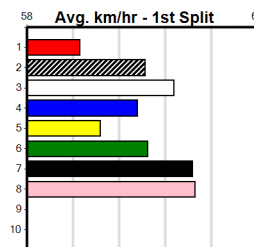

AVARD CIVIL (2-3 WINS)

Distance: 500m, Race Type: Tier 3 - Restricted Win, Total Prizemoney: $1,740
1st: $1,150, 2nd: $360, 3rd: $180, 4th: $50

JENNY BALE (8) will find this easier than her most recent racing and she should be off and gone mid race. CHELSEA DAGGER (7) is showing promise and she will continue to get stronger with more racing. IN SECRET (6) can come out running.

Watchdog Tips: 8 7 6 3 Bet: Win 8

Form Box Wgt Dist Track Date Time BON Margin 1st/2nd (Time) PIR Checked Comment W/R Split 1 S/P Grade

COLOUR VIOLET [6] Beaten in all ten runs here, prefer to watch $16.00
Owner(s): C Guillou
Winning Distances: < 300m (0) 300 - 399m (0) 400 - 499m (2) 500 - 599m (0) 600 - 699m (0) > 700m (0)
Box History table and Prize Best Starts table included.

CALM THE STORM [5] Racing well below her best, needs to find plenty $8.00
Owner(s): KRAMERICA (SYN), G Farrugia, W Gallagher
Winning Distances: < 300m (0) 300 - 399m (2) 400 - 499m (1) 500 - 599m (0) 600 - 699m (0) > 700m (0)
Box History table and Prize Best Starts table included.

MCIVOR OLLY [6] Down on confidence but has talent, keep safe $6.50
Owner(s): B Priest
Winning Distances: < 300m (0) 300 - 399m (0) 400 - 499m (1) 500 - 599m (1) 600 - 699m (0) > 700m (0)
Box History table and Prize Best Starts table included.

MCIVOR MORGAN [6] Just not racing well enough, prefer others $10.00
Owner(s): B Priest
Winning Distances: < 300m (0) 300 - 399m (0) 400 - 499m (1) 500 - 599m (1) 600 - 699m (0) > 700m (0)
Box History table and Prize Best Starts table included.

SCALA BLACK [6] Regained some confidence last time, place claims $5.00
Owner(s): L Scala
Winning Distances: < 300m (0) 300 - 399m (0) 400 - 499m (0) 500 - 599m (2) 600 - 699m (0) > 700m (0)
Box History table and Prize Best Starts table included.

1

2

3

4

5