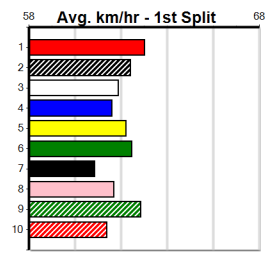

MADE SOLUTIONS ELECTRICAL AND DATA

Distance: 425m, Race Type: Tier 3 - Grade 6, Total Prizemoney: $1,530
1st: $1,000, 2nd: $320, 3rd: $160, 4th: $50

TORNADO JACK (8) returned to form with a handy 24.35 win here and he looks very well graded again. PRINCE PIERRE (1) is improving with each run and he will keep the pressure on from the outset. WORKOUT (6) is expected to race well fresh

Watchdog Tips: **8** **1** **6** **2** **Bet:** **Box Quinella 1,2,6,8 ($10 for 166.67%)**

1

PRINCE PIERRE [6] **$3.40**

BK Dog Apr-22 Sire: ORSON ALLEN Dam: CULLQUIN CERSEI

Owner(s): C Brett Trainer: Cole Brett (Kurunjang)

Winning Distances: < 300m (0) 300 - 399m (0) 400 - 499m (2) 500 - 599m (0) 600 - 699m (0) > 700m (0)

Winning Weights: 31.6(1) 32.0(1)

4th	(4)	31.2	300	HVL	R1	21-Jun-24	17.63	16.81	4.50L DISCO GIZMO (17.32)	S/7	.	.	4.29	$12.80	T3-M
3rd	(6)	31.4	425	BEN	R1	28-Jun-24	24.69	23.73	0.75L BOROUGH MAN (24.64)	M/223	.	.	6.86	$13.80	M
7th	(1)	31.7	425	BEN	R1	05-Jul-24	24.78	23.75	8.50L TIMMA TURTLE TWO (24.19)	M/468	.	.	6.73	$6.90	M
5th	(1)	32.0	350	HVL	R2	10-Jul-24	20.20	19.62	4.75L RIGHT SIDE UP (19.88)	M/7	.	.	6.83	$10.20	T3-M
5th	(7)	32.1	350	HVL	R2	18-Jul-24	20.18	19.56	3.25L PATH TO NIRVANA (19.95)	M/6	.	.	6.86	$6.00	T3-M
4th	(8)	32.0	350	HVL	R2	23-Jul-24	20.07	19.36	1.5L COMO PRINCE (19.97)	M/8	.	.	6.90	$4.00	T3-M
1st	(1)	32.0	450	BAL	R2	29-Jul-24	25.95	25.69	6.00L CHERRY TIME (26.36)	M/111	.	.	6.74	$2.00	M
1st	(1)	31.6	425	BEN	R9	21-Aug-24	24.39	24.10	4.25L HELLO COOPER (24.68)	M/111	.	SW	6.75	$1.80	7

Last 3 wins NOT included above

Bx	1st	2nd	3rd	4th	5th	6th	7th	8th
1	2				2			1
2								
3								
4								
5				2				
6								1
7								
8					1			1

Prize Best	$2505.00
Starts	24.39(1)-21/8/24
Trk/Dts	12-2-0-1
APM	3-1-0-1
	2307

2

VELOX BALE (NSW)[6] **$9.00**

FBD Bitch Feb-22 Sire: DROOPYS SYDNEY Dam: WINNIE ALLEN

Owner(s): L Harris Trainer: Tammy Kennedy-harris (Devon M)

Winning Distances: < 300m (0) 300 - 399m (0) 400 - 499m (2) 500 - 599m (0) 600 - 699m (0) > 700m (0)

Winning Weights: 26.2(1) 26.7(1)

6th	(5)	27.0	525	MEA	R2	08-Jun-24	30.84	29.80	11.00 YAMANU BALE (30.12)	M/3886	.	.	5.20	$33.00	6G
6th	(2)	26.8	460	WGL	R4	11-Jun-24	26.73	25.67	9.00L CONSPIRED (26.13)	M/888	.	W	6.88	$36.80	X67
6th	(1)	27.1	400	GEL	R10	05-Jul-24	23.18	22.48	9.00L PUNCHY (22.58)	Q/76	.	W	8.78	$58.50	X67
3rd	(8)	27.4	460	GEL	R5	09-Jul-24	26.46	26.13	0.25L TINKER KIM (26.44)	M/455	.	.	6.85	$5.20	X67
2nd	(4)	27.6	450	BAL	R5	14-Jul-24	25.66	25.38	0.10L SPAGHETTI ARMS (25.66)	M/222	.	.	6.75	$5.10	T3-RW
3rd	(2)	28.0	460	WGL	R5	18-Jul-24	26.52	26.21	4.50L OH LANA (26.21)	M/433	.	.	6.79	$2.40	X67
8th	(7)	28.0	400	WGL	R2	09-Aug-24	23.58	22.22	10.00 RUTHLESS SECRET (22.90)	M/88	.	.	8.84	$13.10	X67
8th	(7)	27.9	460	WGL	R5	13-Aug-24	26.69	25.71	9.00L GAZING COLLINDA (26.07)	M/688	.	.	6.77	$35.30	X67

Last 3 wins NOT included above

Bx	1st	2nd	3rd	4th	5th	6th	7th	8th
1					1	1		
2	1		1	1		1		1
3								
4	1	1	1	1	1	1		
5								
6		1						
7		1	1	1				2
8		1	1					

Prize Best	$5765.00
Starts	FSH
Trk/Dts	24-2-4-5
APM	0-0-0-0
	3354