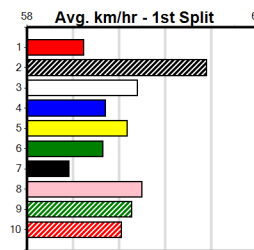

JARROD LARKIN CONCRETING

Distance: 500m, Race Type: Tier 3 - Grade 7, Total Prizemoney: $1,740
1st: $1,150, 2nd: $360, 3rd: $180, 4th: $50

KRAKEN ROLL (6) was far from disgraced when placed here last time and he will find this a lot easier. SUNNY MARIONVALE (1) was a dominant Wagga winner and he is drawn to get every chance. WARDAN JILUNGIN (2) is nearing another win

Watchdog Tips: **6** **1** **2** **4** **Bet:** Box Quinella 1,2,6 ($10 for 333.33%)

1

SUNNY MARIONVALE [7] BlksDominant Wagga winner, well drawn, danger $4.60

BK Dog Mar-22 Sire: MY BRO FABIO Dam: ELLA ENCHANTED
Owner(s): FOTHERGILL RACING (SYN), B Fothergill, J Fothergill, S Fothergill, J Fothergill
Trainer: Brian Fothergill (Marionvale)

Winning Distances: < 300m (0) 300 - 399m (0) 400 - 499m (1) 500 - 599m (1) 600 - 699m (0) > 700m (0)

Winning Weights: 34.0(1)

2nd	5th	SAP	R2	21-Apr-24	34.64	34.02	9.00L ELLA'S BABE (34.02)	M/2222	. . .	9.36	$13.20 RW	
6th (7)	34.2	595	SAP	R3	28-Apr-24	34.88	34.14	11.00 FIRE CHAMBER (34.14)	M/5555	. . .	9.45	$7.00 RW
3rd (3)	34.7	650	SHP	R4	20-May-24	37.90	37.70	3.00L JAMARRA (37.70)	M/1113	. . .	17.50	$9.10 RW
4th (8)	34.3	660	BEN	R5	31-May-24	38.93	38.45	7.00L SMOLDERING DECAY (38.45)	M/4565	. . .	4.34	$8.70 RW
5th (2)	34.5	650	SHP	R7	08-Jul-24	38.65	37.62	15.00 JAMARRA (37.62)	M/6666	. V7	18.10	$5.50 RW
ST (-)	33.9	450	SHP	15-Jul-24	25.69		0.01L Trial Not Cleared	M/32	. . .	1of4	6.69	. ST
ST (-)	34.1	390	SHP	22-Jul-24	22.50		20.00 Trial Cleared	M/31	. . .	1of4	. . .	. ST
1st (7)	34.0	525	WAG	R2	16-Aug-24	31.42	30.90	4.75L QUINCE BALE (31.76)		. . .	5.52	$4.80 XM5

Last 3 wins NOT included above

Bx	1st	2nd	3rd	4th	5th	6th	7th	8th
1								
2		2			1			
3			1					
4								
5		1	1					
6								
7	1					1		
8					1			

Prize		$4745.00
Best	28.98(2)-21/2/24	
Starts	9-1-3-2	
Trk/Dts	1-0-1-0	
APM	3098	

2

WARDAN JILUNGIN [7] Runner up in all three runs here, major player $5.00

BK Bitch Mar-22 Sire: ASTON DUKE Dam: TIBIALIS
Owner(s): Whitson and Medcraft (SYN), L Medcraft, S Medcraft, A Whitson
Trainer: Leland Medcraft (Kamarooka)

Winning Distances: < 300m (0) 300 - 399m (1) 400 - 499m (0) 500 - 599m (0) 600 - 699m (0) > 700m (0)

Winning Weights: 26.7(1)

3rd	5th	SHP	R9	29-Jun-24	26.75	26.14	5.50L SIN CITY MARV (26.40)	Q/123	. . .	6.75	$31.60 T3-7	
7th (1)	26.8	450	SHP	R9	04-Jul-24	26.35	25.50	9.00L VIRAT (25.74)	M/346	. . .	6.74	$25.50 T3-7
7th (6)	26.7	450	SHP	R7	11-Jul-24	26.54	25.68	13.00L HARD STYLE ROBBO (25.68)	Q/256	. . .	6.75	$26.90 T3-RW
4th (4)	26.1	425	BEN	R3	17-Jul-24	24.88	24.18	6.00L JOHNNIE BLUE (24.49)	M/655	. . .	6.92	$22.30 T3-7
2nd (6)	26.1	450	SHP	R5	19-Jul-24	26.04	25.70	3.00L SURE SLINKY (25.83)	Q/112	. . .	6.72	$17.40 X67
2nd (5)	26.1	500	BEN	R5	24-Jul-24	29.17	28.47	6.50L KENNY CAN CAN (28.72)	Q/122	. . .	6.67	$27.60 7
2nd (3)	26.2	500	BEN	R2	31-Jul-24	29.08	28.23	7.50L HIGH ON LIFE (28.58)	M/122	. . .	6.64	$6.00 7
2nd (6)	26.3	500	BEN	R5	14-Aug-24	28.93	28.07	6.00L ESPRESSO BABE (28.51)	Q/122	. . .	6.56	$13.10 T3-RW

Last 3 wins NOT included above

1st	2nd	3rd	4th	5th	6th	7th	8th
1							
2							
3							
4							
5							
6							
7	1					1	
8							1

Prize		$4100.00
Best	28.93(6)-14/8/24	
Starts	35-1-8-2	
Trk/Dts	3-0-3-0	
APM	2354