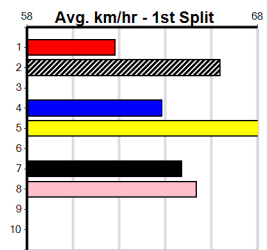

GRV VICBRED SERIES HT3

Distance: 450m, Race Type: Grade 5 Heat, Total Prizemoney: $2,925
1st: $1,950, 2nd: $600, 3rd: $300, 4th: $75

Watchdog Tips:

Bet:

Table with columns: Form Box, Wgt, Dist, Track, Date, Time, BON, Margin, 1st/2nd (Time), PIR, Checked, Comment, WR, Split 1, S/P, Grade

CLARETOWN SADIE [5]
WBEED Bitch Jan-22 Sire: WOW Dam: GAMMA BALE
Owner(s): P Griffen
Trainer: Peter Griffen (Claretown)
Winning Distances: < 300m (0) 300 - 399m (0) 400 - 499m (6) 500 - 599m (0) 600 - 699m (0) > 700m (0)
Winning Weights: 27.6(1) 27.9(1) 28.0(3) 28.2(1)
Box History table with columns Bx, 1st, 2nd, 3rd, 4th, 5th, 6th, 7th, 8th

KRAKEN WHISKY [5]
F Dog Jan-23 Sire: ASTON RUPEE Dam: KRAKEN DOLL
Owner(s): EYLES (SYN), K Eyles, H Eyles, D Eyles
Trainer: Kevin Eyles (Murchison)
Winning Distances: < 300m (0) 300 - 399m (1) 400 - 499m (1) 500 - 599m (1) 600 - 699m (0) > 700m (0)
Winning Weights: 31.5(2) 31.6(1)
Box History table with columns Bx, 1st, 2nd, 3rd, 4th, 5th, 6th, 7th, 8th

*** VACANT BOX ***
Sire: Dam:
Owner(s):
Trainer:
Winning Distances: < 300m (0) 300 - 399m (0) 400 - 499m (0) 500 - 599m (0) 600 - 699m (0) > 700m (0)
Winning Weights:

NACHO PROBLEM [5]
RF Dog May-22 Sire: FLYING RICCIARDO Dam: I'M POPPY
Owner(s): Smith Racing (SYN), D Smith, J Smith
Trainer: Danielle Smith (Lara)
Winning Distances: < 300m (0) 300 - 399m (0) 400 - 499m (3) 500 - 599m (0) 600 - 699m (0) > 700m (0)
Winning Weights: 31.1(1) 31.3(1) 31.7(1)
Box History table with columns Bx, 1st, 2nd, 3rd, 4th, 5th, 6th, 7th, 8th

DESTRUCTIVELY [5]
BK Dog Dec-21 Sire: BARCIA BALE Dam: PYROCUMULUS
Owner(s): BURN LIKE US (SYN), A Terry, N Rooney
Trainer: Ashlee Terry (Lara)
Winning Distances: < 300m (0) 300 - 399m (9) 400 - 499m (7) 500 - 599m (1) 600 - 699m (0) > 700m (0)
Winning Weights: 30.4(1) 30.6(1) 30.7(2) 30.8(3) 30.9(3) 31.0(1) 31.1(2) 31.2(1) 31.4(1) 31.5(1) 31.8(1)
Box History table with columns Bx, 1st, 2nd, 3rd, 4th, 5th, 6th, 7th, 8th