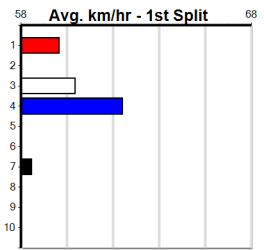

SPORTSBET SAME RACE MULTI

Distance: 390m, Race Type: Maiden, Total Prizemoney: $2,535
1st: $1,680, 2nd: $520, 3rd: $260, 4th: $75

Watchdog Tips: ☐ ☐ ☐ ☐ ☐ Bet: ☐

Form Box	Wgt	Dist	Track	Date	Time	BON	Margin	1st/2nd (Time)	PIR	Checked	Comment	WR	Split 1	S/P	Grade

1

SOLAR SPECTRUM [M]

F Dog Dec-22 Sire: AUSSIE INFRARED Dam: IT'S A FRENZY Trainer: Lisa Delbridge (Balliang)

Owner(s): G Black
Winning Distances: < 300m (0) 300 - 399m (0) 400 - 499m (0) 500 - 599m (0) 600 - 699m (0) > 700m (0)
Winning Weights:

5th (6)	34.0	425	BEN	R3	12-Jul-24	25.00	23.86	8.50L ALL JAZZ (24.42)	S/666	.	.	.	6.87	$21.50	MH
8th (8)	33.7	390	BAL	R2	17-Jul-24	23.11	21.95	15.00 FLYING MUFFIN (22.10)	S/77	.	.	.	8.83	$9.60	M
3rd (4)	33.7	390	BAL	R3	31-Jul-24	22.99	22.17	2.50L BARELLEN SILK (22.82)	S/21	.	VO	.	8.70	$7.30	MH
2nd (6)	34.0	390	BAL	R9	23-Aug-24	22.61	22.19	2.25L LAID BACK LASS (22.46)	M/32	.	.	.	8.73	$4.80	M

Last 3 wins NOT included above

Box History

Bx	1st	2nd	3rd	4th	5th	6th	7th	8th
1								
2								
3								
4			1					
5								
6		1			1			
7								
8								1

Prize Best	$780.00
Starts	22.61(6)-23/8/24
Trk/Dts	4-0-1-1
APM	3-0-1-1
	780

2

SUFFOLK PARK (NSW)[M]

BK Dog Apr-22 Sire: MY BRO FABIO Dam: SALDANA Trainer: Donna Knight (Talbot)

Owner(s): D Knight
Winning Distances: < 300m (0) 300 - 399m (0) 400 - 499m (0) 500 - 599m (0) 600 - 699m (0) > 700m (0)
Winning Weights:

5th (2)	30.7	390	BAL	R9	23-Aug-24	23.27	22.19	12.00 LAID BACK LASS (22.46)	S/75	.	.	.	9.09	$14.80	M

Last 3 wins NOT included above

Box History

Bx	1st	2nd	3rd	4th	5th	6th	7th	8th
1								
2					1			
3								
4								
5								
6								
7								
8								

Prize Best	$0.00
Starts	23.27(2)-23/8/24
Trk/Dts	1-0-0-0
APM	1-0-0-0
	0

3

FINAL EPISODE [M]

BD Dog Jan-22 Sire: FERNANDO BALE Dam: SMOKIN' CINDY Trainer: Travis Monaghan (Blakeville)

Owner(s): A few battlers (SYN), S Fitzgerald, T Monaghan, T Vanorsouw, J Webster, J Webster
Winning Distances: < 300m (0) 300 - 399m (0) 400 - 499m (0) 500 - 599m (0) 600 - 699m (0) > 700m (0)
Winning Weights:

7th (3)	31.4	450	BAL	R3	23-Aug-24	26.88	25.41	18.00 MY MUM ROCKS (25.65)	Q/578	.	.	W	6.91	$13.70	M

Last 3 wins NOT included above

Box History

Bx	1st	2nd	3rd	4th	5th	6th	7th	8th
1								
2								
3							1	
4								
5								
6								
7								
8								

Prize Best	$0.00
Starts	FSTD
Trk/Dts	1-0-0-0
APM	0-0-0-0
	0