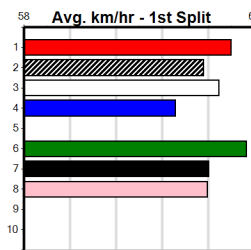

GRV VICBRED SERIES HT1

Distance: 450m, Race Type: Grade 5 Heat, Total Prizemoney: $2,925
1st: $1,950, 2nd: $600, 3rd: $300, 4th: $75

Watchdog Tips: ☐ ☐ ☐ ☐ ☐ ☐ **Bet:** ☐

Form Box	Wgt	Dist	Track	Date	Time	BON	Margin	1st/2nd (Time)	PIR	Checked	Comment	WR	Split 1	S/P	Grade

1

LULU'S RIDE [5]
BK Bitch **Sep-22** Sire: **TOMMY SHELBY** Dam: **AVENGER LASS** Trainer: **George Borg (Maryborough)**
Owner(s): J Borg
Winning Distances: < 300m (0) 300 - 399m (2) 400 - 499m (1) 500 - 599m (0) 600 - 699m (0) > 700m (0)
Winning Weights: 25.4(1) 25.8(1) 26.1(1)

Box	1st	2nd	3rd	4th	5th	6th	7th	8th
1								
2								
3		1						
4	1							
5								
6			1					
7	1							
8	1		1					

Prize Best Starts Trk/Dts APM: $11955.00 FSTD 6-3-1-2 0-0-0-0 7422

Last 3 wins NOT included above

2

TIME TO PROPHET [5]
BK Dog **Mar-22** Sire: **MY REDEEMER** Dam: **HEADSPACE** Trainer: **Julie-anne Hopper (Werribee)**
Owner(s): J Hopper
Winning Distances: < 300m (0) 300 - 399m (0) 400 - 499m (5) 500 - 599m (0) 600 - 699m (0) > 700m (0)
Winning Weights: 31.1(1) 31.4(1) 31.5(2) 31.6(1)

Box	1st	2nd	3rd	4th	5th	6th	7th	8th
1				1	1			
2	2							
3								
4				1				
5								
6		1	1					
7	1		1	1				
8	2			1		1		

Prize Best Starts Trk/Dts APM: $9910.00 FSH 15-5-1-3 0-0-0-0 6204

Last 3 wins NOT included above

3

FOR PETE'S SAKE [5]
BK Dog **Apr-22** Sire: **FERNANDO BALE** Dam: **MY AMERICAN GIRL** Trainer: **Andrew Paraskevas (Pearcedale)**
Owner(s): SPARKLE AND FADE (SYN), J Paraskevas, A Paraskevas
Winning Distances: < 300m (0) 300 - 399m (1) 400 - 499m (6) 500 - 599m (0) 600 - 699m (0) > 700m (0)
Winning Weights: 35.2(1) 35.3(4) 35.4(1) 35.5(1)

Box	1st	2nd	3rd	4th	5th	6th	7th	8th
1								
2								
3	1	2						
4				1	1	1		
5	1							
6	3			1				
7				1	2			
8		2						

Prize Best Starts Trk/Dts APM: $22990.00 FSH 18-7-4-3 0-0-0-0 13712

Last 3 wins NOT included above

4

JED'S MEMORY [5]
BK Dog **Mar-22** Sire: **ASTON DEE BEE** Dam: **WHITE AMBUSH** Trainer: **Jane Hooke (Huntly)**
Owner(s): M Hooke
Winning Distances: < 300m (0) 300 - 399m (0) 400 - 499m (4) 500 - 599m (1) 600 - 699m (0) > 700m (0)
Winning Weights: 32.0(1) 32.1(1) 32.2(1) 32.3(1) 32.4(1)

Box	1st	2nd	3rd	4th	5th	6th	7th	8th
1	1							1
2		2						
3	1	1		1				
4	1	1						
5	1	2				1	1	1
6				1	1		1	
7		2	1	1				
8	1		1					

Prize Best Starts Trk/Dts APM: $17155.00 FSH 24-5-8-3 0-0-0-0 10937

Last 3 wins NOT included above

5

*** VACANT BOX ***
Owner(s): **Sire:** **Dam:** **Trainer:**
Winning Distances: < 300m (0) 300 - 399m (0) 400 - 499m (0) 500 - 599m (0) 600 - 699m (0) > 700m (0)
Winning Weights: **Box History**