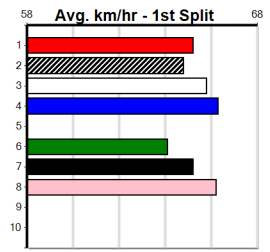

GRV VICBRED SERIES HT2

Distance: 450m, Race Type: Grade 5 Heat, Total Prizemoney: $2,925
1st: $1,950, 2nd: $600, 3rd: $300, 4th: $75

Watchdog Tips: [ ] [ ] [ ] [ ] [ ]

Bet: [ ]

Form Box Wgt Dist Track Date Time BON Margin 1st/2nd (Time) PIR Checked Comment WR Split 1 S/P Grade

IF HE COULD [5]

BK Dog Mar-22 Sire: MY REDEEMER Dam: HEADSPACE Trainer: Julie-anne Hopper (Werribee)

Owner(s): J Hopper
Winning Distances: < 300m (0) 300 - 399m (2) 400 - 499m (1) 500 - 599m (0) 600 - 699m (0) > 700m (0)

Winning Weights: 30.3(1) 31.5(1) 31.6(1)

Bx	1st	2nd	3rd	4th	5th	6th	7th	8th
1	1	1	1					
2		1		1	1			
3	1	1		1			1	
4		1	1					1
5		1	1	1				
6	1							
7			1	1				
8		2						

Last 3 wins NOT included above

1st	2nd	3rd	4th	5th	6th	7th	8th	Prize				
1st (3)	31.6	390	SHP	R1	08-Apr-24	21.97	21.71	6.50L FINANCIAL NEWS (22.41)	M/11	8.41	$1.70	M
1st (6)	31.5	395	TRA	R2	07-Jun-24	22.50	22.20	0.50L PAW USAMI (22.54)	Q/112	3.78	$2.50	7

BLACK VIPER [5]

BK Dog Jun-21 Sire: ASTON DEE BEE Dam: LADY PANDORA Trainer: Matthew Clark (Briagolong)

Owner(s): D Peckham
Winning Distances: < 300m (0) 300 - 399m (3) 400 - 499m (11) 500 - 599m (3) 600 - 699m (0) > 700m (0)

Winning Weights: 32.7(1) 33.0(1) 33.1(2) 33.4(3) 33.5(5) 33.6(3) 33.7(1) 33.9(1)

Bx	1st	2nd	3rd	4th	5th	6th	7th	8th
1	2	2	5		2			
2	4	1		1		1		
3		3	1				1	
4	3	2	1	1	3			
5	1	1	2	1			1	
6	5	1	2	1				
7	1	1	1	2		2	1	
8	1	2			1			

Last 3 wins NOT included above

1st	2nd	3rd	4th	5th	6th	7th	8th	Prize				
1st (8)	33.5	435	SLE	R8	05-Jun-24	24.57	24.37	0.25L CANYA CHARISMA (24.59)	S/622	5.38	$2.90	FFA
1st (6)	33.6	400	WGL	R10	18-Jun-24	22.62	22.54	2.75L SMOOTH CRIMINAL (22.80)	Q/11	8.28	$3.00	5
1st (6)	33.4	390	BAL	R10	03-Jul-24	22.02	22.02	3.75L DANE MULLANE (22.27)	M/31	8.43	$4.20	5H

STAR'S HOPE [5]

BK Bitch Jan-21 Sire: BERNARDO Dam: STAR DESIRE Trainer: Kevin Quinn (Cundare North)

Owner(s): K Quinn
Winning Distances: < 300m (0) 300 - 399m (3) 400 - 499m (6) 500 - 599m (1) 600 - 699m (0) > 700m (0)

Winning Weights: 26.0(1) 26.3(1) 26.8(1) 27.0(1) 27.2(1) 27.3(1) 27.4(2) 27.6(2)

Bx	1st	2nd	3rd	4th	5th	6th	7th	8th
1	1	1	2		1		1	
2	2	1	2	3		2	2	1
3	2	2	1	1	2	1	2	2
4	3	2		2	1		1	
5		1					1	
6	1	2	1		2			1
7	1	1	1	1	2			
8			1	1	1	1	1	1

Last 3 wins NOT included above

1st	2nd	3rd	4th	5th	6th	7th	8th	Prize				
1st (4)	27.6	500	BEN	R7	22-Jul-23	28.05	28.05	5.50L STEAL YOUR STYLE (28.43)	M/111	6.51	$10.50	5
1st (7)	27.3	400	GEL	R6	30-Oct-23	22.75	22.60	1.75L SILVER ABILITY (22.87)	M/21	8.49	$3.80	5
1st (2)	26.8	450	WBL	R5	28-Mar-24	25.62	25.25	2.25L TINKER PETE (25.78)	M/442	6.71	$7.00	5

DOCHERTY [5]

BK Dog Jun-22 Sire: TOMMY SHELBY Dam: GOLD VEIN Trainer: Daryl Holmes (Blind Bight)

Owner(s): SHIRAZ RACING (SYN), S Holmes, L Holmes, D Holmes
Winning Distances: < 300m (0) 300 - 399m (1) 400 - 499m (6) 500 - 599m (1) 600 - 699m (0) > 700m (0)

Winning Weights: 30.2(2) 30.3(1) 30.4(1) 30.5(1) 30.6(1) 30.7(1) 31.4(1)

Bx	1st	2nd	3rd	4th	5th	6th	7th	8th
1	2							
2								
3	2							
4	3							
5		1			1			
6					1			1
7								
8	1	1						

Last 3 wins NOT included above

1st	2nd	3rd	4th	5th	6th	7th	8th	Prize				
1st (3)	31.4	400	WGL	R1	13-Feb-24	23.02	22.48	1.75L OUR YOGI (23.12)	M/55	8.55	$1.90	M
1st (4)	30.7	400	WGL	R9	12-Mar-24	22.72	22.55	0.05L OUR YOGI (22.72)	S/32	8.42	$4.10	X67
1st (8)	30.5	515	SAN	R2	04-Apr-24	29.72	29.15	0.25L DUNDEE LEXI (29.73)	M/1111	5.09	$5.70	RW