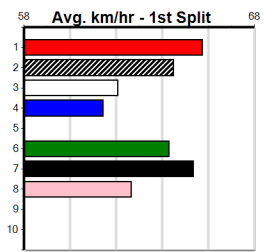

Owner(s):

Winning Distances: < 300m (0) 300 - 399m (0) 400 - 499m (0) 500 - 599m (0) 600 - 699m (0) > 700m (0)

Winning Weights:

Box History

SOUTHERN SHEETMETAL

Distance: 390m, Race Type: Grade 7, Total Prizemoney: \$2,925
1st: \$1,950, 2nd: \$600, 3rd: \$300, 4th: \$75