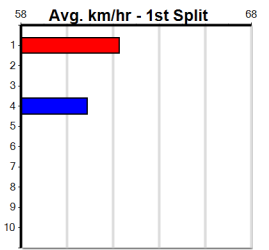

10

***** NO RESERVE *****
 Sire: Dam: Trainer:
 Owner(s):
 Winning Distances: < 300m (0) 300 - 399m (0) 400 - 499m (0) 500 - 599m (0) 600 - 699m (0) > 700m (0)
 Winning Weights: Box History

A1 SIGNAGE

Distance: 390m, Race Type: Maiden, Total Prizemoney: \$2,535
1st: \$1,680, 2nd: \$520, 3rd: \$260, 4th: \$75