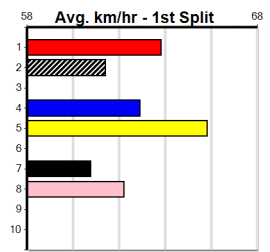

Ballarat
10
10:07PM
(VIC time)

TOWN & COUNTRY LINE MARKING

Distance: 450m, Race Type: Mixed 6/7, Total Prizemoney: $2,925
1st: $1,950, 2nd: $600, 3rd: $300, 4th: $75

Watchdog Tips: ☐ ☐ ☐ ☐ ☐

Bet: ☐

Form Box Wgt Dist Track Date Time BON Margin 1st/2nd (Time) PIR Checked Comment W/R Split 1 S/P Grade

1 CAN'T PARK THERE [6]
BE Dog Feb-22 Sire: FERNANDO BALE Dam: JAY BIRD Trainer: Samuel Webb (Epsom)
Owner(s): J Williams
Winning Distances: < 300m (0) 300 - 399m (0) 400 - 499m (2) 500 - 599m (0) 600 - 699m (0) > 700m (0)
Winning Weights: 32.9(1) 33.3(1)

Box	1st	2nd	3rd	4th	5th	6th	7th	8th
1			1	1	1	1		
2	2							
3								
4								
5		1						
6		1						
7			1					
8		1						

Prize Best Starts Trk/Dts APM $3847.14 25.72(2)-11/8/24 10-2-3-2 2-1-0-0 3219

2 BLACK EMU [7]
BK Dog Oct-22 Sire: ASTON RUPEE Dam: BOOM FOOT Trainer: Natalie Pace (Kurunjang)
Owner(s): GEMDOGS (SYN), R Edgerton, I Marston, S Marsden
Winning Distances: < 300m (0) 300 - 399m (0) 400 - 499m (1) 500 - 599m (0) 600 - 699m (0) > 700m (0)
Winning Weights: 35.9(1)

Box	1st	2nd	3rd	4th	5th	6th	7th	8th
1		2						
2								
3	1							
4								
5								
6								
7					1			
8								

Prize Best Starts Trk/Dts APM $3300.00 25.82(3)-23/8/24 4-1-2-0 2-1-0-0 2800

3 *** VACANT BOX ***
Sire: Dam: Trainer:
Owner(s):
Winning Distances: < 300m (0) 300 - 399m (0) 400 - 499m (0) 500 - 599m (0) 600 - 699m (0) > 700m (0)
Winning Weights:

Box History

4 REIKO DUSTY [6]
BK Dog Mar-22 Sire: ORSON ALLEN Dam: STAR REIKO Trainer: Ashleigh Fry (Haddon)
Owner(s): Reiko (SYN), A Fry, J Fry
Winning Distances: < 300m (0) 300 - 399m (1) 400 - 499m (1) 500 - 599m (0) 600 - 699m (0) > 700m (0)
Winning Weights: 32.3(1) 33.2(1)

Box	1st	2nd	3rd	4th	5th	6th	7th	8th
1			1					1 1
2		2			1			
3								
4			2	3		1		
5								
6	1							
7		1				1		
8	1		1		1			

Prize Best Starts Trk/Dts APM $5145.00 25.57(6)-28/7/24 18-2-3-4 5-1-1-0 3832

5 KETCHIKAN KID [6]
BK Dog Aug-22 Sire: FLYING RICCIARDO Dam: MISS MORRISSET Trainer: David Geall (Lara)
Owner(s): R Geall
Winning Distances: < 300m (0) 300 - 399m (0) 400 - 499m (2) 500 - 599m (0) 600 - 699m (0) > 700m (0)
Winning Weights: 32.3(1) 33.2(1)

Box	1st	2nd	3rd	4th	5th	6th	7th	8th
1								
2	1			1				1
3								
4	1			1				
5								
6								
7						1		
8								

Prize Best Starts Trk/Dts APM $2830.00 FSH 7-2-0-0 0-0-0-0 2098