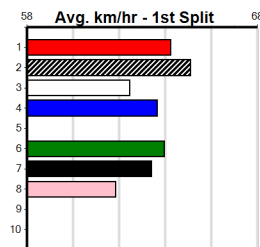

SWEET NETTY'S CATERING

Distance: 390m, Race Type: Grade 5, Total Prizemoney: $2,925
1st: $1,950, 2nd: $600, 3rd: $300, 4th: $75

Watchdog Tips:

Bet:

Table with columns: Form Box, Wgt, Dist, Track, Date, Time, BON, Margin, 1st/2nd (Time), PIR, Checked, Comment, W/R, Split 1, S/P, Grade

1

LUKA MAGIC [5]

BK Dog May-22 Sire: AUSSIE INFRARED Dam: JOKARE Trainer: Geoffrey Mitchell (Spotswood)

Owner(s): G Mitchell
Winning Distances: < 300m (0) 300 - 399m (2) 400 - 499m (2) 500 - 599m (0) 600 - 699m (0) > 700m (0)

Winning Weights: 30.1(1) 30.8(1) 31.1(1) 31.3(1)

Table of race results for LUKA MAGIC, including date, time, weight, and prize money.

Last 3 wins NOT included above

Table of race results for LUKA MAGIC, including date, time, weight, and prize money.

Box History table for LUKA MAGIC showing performance across different boxes and splits.

2

VINNY DEWALT (NSW)[5]

BK Dog Feb-20 Sire: MAGIC SPRITE Dam: CLAIR DE LUNE Trainer: Alfred King (Sulky)

Owner(s): A King
Winning Distances: < 300m (0) 300 - 399m (6) 400 - 499m (7) 500 - 599m (0) 600 - 699m (0) > 700m (0)

Winning Weights: 28.0(1) 28.3(1) 29.5(1) 29.6(2) 29.8(1) 29.9(1) 30.3(1) 30.4(1) 30.6(1) 30.8(1) 30.9(1) 31.1(1)

Table of race results for VINNY DEWALT, including date, time, weight, and prize money.

Last 3 wins NOT included above

Table of race results for VINNY DEWALT, including date, time, weight, and prize money.

Box History table for VINNY DEWALT showing performance across different boxes and splits.

3

OPRAH BALE (NSW)[5]

RBD Dog Mar-22 Sire: KONOMI Dam: WENDALIN BALE Trainer: Tammy Kennedy-harris (Devon M)

Owner(s): T Kennedy-harris
Winning Distances: < 300m (0) 300 - 399m (0) 400 - 499m (4) 500 - 599m (1) 600 - 699m (0) > 700m (0)

Winning Weights: 31.2(1) 31.5(2) 31.9(1) 32.4(1)

Table of race results for OPAH BALE, including date, time, weight, and prize money.

Last 3 wins NOT included above

Table of race results for OPAH BALE, including date, time, weight, and prize money.

Box History table for OPAH BALE showing performance across different boxes and splits.

4

DESMONDE [5]

BK Dog Aug-19 Sire: DYNA VILLA Dam: GAZER BALE Trainer: Debbie Bewley (Pentland Hills)

Owner(s): G Jenkin
Winning Distances: < 300m (0) 300 - 399m (11) 400 - 499m (12) 500 - 599m (0) 600 - 699m (0) > 700m (0)

Winning Weights: 29.7(2) 29.8(2) 30.0(2) 30.2(3) 30.3(1) 30.4(1) 30.5(1) 30.8(1) 30.9(1) 31.3(3) 31.6(2) 31.7(1) 31.8(3)

Table of race results for DESMONDE, including date, time, weight, and prize money.

Last 3 wins NOT included above

Table of race results for DESMONDE, including date, time, weight, and prize money.

Box History table for DESMONDE showing performance across different boxes and splits.

5

*** VACANT BOX ***

Owner(s): Sire: Dam: Trainer:

Winning Distances: < 300m (0) 300 - 399m (0) 400 - 499m (0) 500 - 599m (0) 600 - 699m (0) > 700m (0)

Winning Weights:

Box History