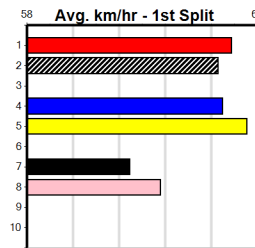

TUDOR ELECTRICAL

Distance: 390m, Race Type: Grade 5, Total Prizemoney: $2,925
1st: $1,950, 2nd: $600, 3rd: $300, 4th: $75

Watchdog Tips:

Bet:

Form Box Wgt Dist Track Date Time BON Margin 1st/2nd (Time) PIR Checked Comment W/R Split 1 S/P Grade

RUXTON SPICE [5] BK Bitch May-22 Sire: NEED MY MONEYNOW Dam: SAINT WEST Trainer: Mark Johnson (Ross Creek)
Winning Distances: < 300m (0) 300 - 399m (2) 400 - 499m (3) 500 - 599m (0) 600 - 699m (0) > 700m (0)
Winning Weights: 26.9(2) 28.0(1) 28.1(2)
Box History table and Last 3 wins NOT included above.

TANNER BALE (NSW)[5] F Dog May-22 Sire: CHRISTO BALE Dam: HELGA BALE Trainer: Correy Grenfell (Anakie)
Winning Distances: < 300m (0) 300 - 399m (0) 400 - 499m (2) 500 - 599m (2) 600 - 699m (0) > 700m (0)
Winning Weights: 33.4(1) 33.6(1) 33.7(1) 33.8(1)
Box History table and Last 3 wins NOT included above.

*** VACANT BOX *** Sire: Dam: Trainer:
Owner(s):
Winning Distances: < 300m (0) 300 - 399m (0) 400 - 499m (0) 500 - 599m (0) 600 - 699m (0) > 700m (0)
Winning Weights:
Box History

MYRNIONG STORM (NSW)[5] BE Dog May-22 Sire: WOW Dam: LET'S WIN MEISHA Trainer: Anthony Azzopardi (Rowsley)
Winning Distances: < 300m (0) 300 - 399m (1) 400 - 499m (2) 500 - 599m (0) 600 - 699m (0) > 700m (0)
Winning Weights: 32.2(2) 32.6(1)
Box History table and Last 3 wins NOT included above.

ASTON CAYENNE [5] BK Dog Mar-22 Sire: ASTON DEE BEE Dam: ASTON LOPEZ Trainer: Dustin Drew (Dennington)
Winning Distances: < 300m (0) 300 - 399m (3) 400 - 499m (2) 500 - 599m (0) 600 - 699m (0) > 700m (0)
Winning Weights: 33.9(1) 34.5(1) 34.8(2) 35.0(1)
Box History table and Last 3 wins NOT included above.