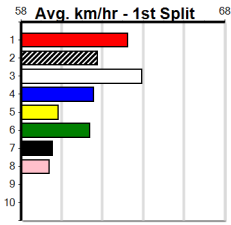

SPORTSBET GO THE BLUE DOG

Distance: 460m, Race Type: Tier 3 - Maiden, Total Prizemoney: $1,530
1st: $1,000, 2nd: $320, 3rd: $160, 4th: $50

1
2:39PM
(VIC time)

Watchdog Tips: **0** **0** **0** **0** **Bet:** .

Form	Box	Weight	Dist	Track	Date	Time	BON	Margin	1st/2nd (Time)	PIR	Checked	Comment	W/R	Split 1	S/P	Grade

1 REALITY ZERO [M]
RF D Jul-22 ASTON RUPEE WHAT A SURPRISE
Trainer: Michael Tharle (Devon Meadows)
6th (8) 32.9 400 WGL R2 25-Jun-24 23.42 22.51 10.00LBONIECKI (22.73) M/65 . . . . 8.72 $6.00 M
6th (4) 33.0 500 BEN R1 23-Aug-24 29.16 28.23 12.00LWILLOW SKYE (28.38) M/666 . . . . 6.88 $13.20 M
Owner(s): realitylodge (SYN), M Tharle, P Hartley, M Tharle

Winning Boxes							
1	2	3	4	5	6	7	8
Prize							
Best							
Starts							
Trk/Dst							
APM							

2 SPEEDY BEAR [M]
BK D May-22 KOBLENZ LADY ZEEVA
Trainer: Lina Repici (Hampton Park)
2nd (8) 30.5 435 SLE R1 14-Aug-24 25.37 24.45 1.75LMAGICAL PAWS (25.25) S/555 . . . . 5.51 $7.50 M
4th (7) 30.5 435 SLE R2 18-Aug-24 25.16 24.18 5.50LKELLY JANE (24.81) M/444 . . . . 5.49 $9.00 M
4th (3) 30.1 400 WGL R2 22-Aug-24 23.19 22.55 9.50LITHACAN GODDESS (22.55) M/33 . . . . 8.56 $15.40 M
8th (2) 29.7 515 SAP R1 26-Aug-24 31.20 29.43 22.00LMY HUMMINGBIRD (29.67) M/8888 . . . . 5.49 $50.30 M
Owner(s): L Repici

Winning Boxes							
1	2	3	4	5	6	7	8
Prize							
Best							
Starts							
Trk/Dst							
APM							

3 GENERAL SHADOW [M]
BD D Aug-22 SH AVATAR ROCKIN' ROSIE
Trainer: Grant Masterson (Tyabb)
4th (4) 29.9 350 HVL R2 30-Jul-24 20.38 19.56 5.50LTEAM FARRIER (20.02) M/2 . . . . 6.75 $20.50 T3-M
2nd (6) 30.0 460 WGL R1 08-Aug-24 26.72 26.06 3.75LMATRIARCH SHELL (26.47) M/443 . . . . 6.72 $32.10 T3-M
6th (8) 29.5 515 SAP R1 12-Aug-24 30.74 29.27 12.00LGALLOPING RED (29.94) M/6666 . . . . 5.35 $48.60 M
7th (8) 29.4 595 SAP R3 19-Aug-24 36.30 34.53 17.00LRAVEN OWEN (35.15) M/4677 . . . . 9.58 $39.30 RW
Owner(s): MASTER MILKY (SYN), G Masterson, T Faull

Winning Boxes							
1	2	3	4	5	6	7	8
Prize							
Best							
Starts							
Trk/Dst							
APM							

4 SPINNING STARS [M]
BK B Apr-22 SHIMA SHINE CHUN LI
Trainer: Frederick Bickerton (Pearcedale)
5th (2) 23.8 395 TRA R3 10-Jul-24 23.15 22.23 4.75LHAWKEYED KID (22.84) M/1112 . . V5 . . 3.78 $19.70 M
6th (5) 23.8 460 WGL R1 01-Aug-24 27.27 26.14 15.00LMINH ALFIE (26.22) M/556 . . . . 6.79 $20.70 M
8th (7) 24.0 400 WGL R2 08-Aug-24 23.91 22.66 16.00LEAT YOUR SPINACH (22.81) M/88 . . . . 8.82 $26.20 T3-M
8th (4) 24.5 300 HVL R1 23-Aug-24 17.79 16.77 11.00LEVEN CHANCE (17.05) S/8 . . . . 4.28 $38.70 T3-M
Owner(s): F Bickerton

Winning Boxes							
1	2	3	4	5	6	7	8
Prize							
Best							
Starts							
Trk/Dst							
APM							

5 BANCHERO [M]
BK D Aug-22 KINLOCH BRAE RED ROCKS
Trainer: Ned McDonald (Pearcedale)
6th (5) 34.6 450 SHP R10 03-Jun-24 26.02 24.99 12.00LVAN WYCK (25.24) S/644 . . . . 7.09 $13.60 MH
3rd (6) 35.7 450 BAL R4 23-Aug-24 26.08 25.41 3.75LBLACK EMU (25.82) M/633 . . . W 6.96 $2.30 M
Owner(s): N McDonald

Winning Boxes							
1	2	3	4	5	6	7	8
Prize							
Best							
Starts							
Trk/Dst							
APM