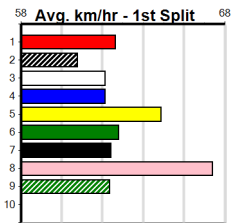

VALE KEVIN DORAN

10 5:54PM (VIC time)

Distance: 400m, Race Type: Tier 3 - Grade 7, Total Prizemoney: $1,530 1st: $1,000, 2nd: $320, 3rd: $160, 4th: $50

Watchdog Tips:

0 0 0 0

Bet:

Main table containing race details for 10 races, including horse names, trainers, owners, and winning boxes.