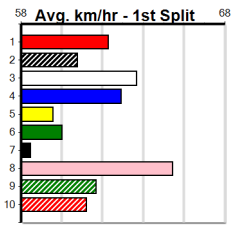

Watchdog Tips: **0 0 0 0** Bet: **0**