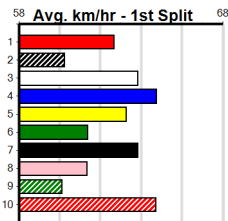

PHOTO MAN AT STUD (1-2 WINS)

Distance: 460m, Race Type: Tier 3 - Restricted Win, Total Prizemoney: $1,530
1st: $1,000, 2nd: $320, 3rd: $160, 4th: $50

9

5:35PM

(VIC time)

Watchdog Tips: 0 0 0 0

Bet: .