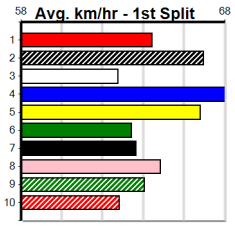

KHANS HOSPITALITY SERVICES

Distance: 400m, Race Type: Tier 3 - Grade 6, Total Prizemoney: $1,530
1st: $1,000, 2nd: $320, 3rd: $160, 4th: $50

Watchdog Tips: **0 0 0 0** Bet: **0**

Form Box Weight Dist Track Date Time BON Margin 1st/2nd (Time) PIR Checked Comment W/R Split 1 S/P Grade

1 SHARNI'S BOY [6]											Winning Boxes							
BK	D	Jun-22 ASTON DEE BEE				SHARNI'S MY GIRL				1	2	3	4	5	6	7	8	
Trainer: Lorraine Langley (Pakenham)											Prize Best $2,850.00							
5th (1) 37.6 400 WGL R10 25-Jul-24 23.39 23.01 5.50PAW MARVEL (23.01) S/84 . V0 . 8.71 $7.30 T3-6											23.09							
2nd (2) 37.4 400 WGL R4 01-Aug-24 23.09 22.88 0.75LKENZIE KID (23.04) S/22 . . . 8.60 $5.80 6G											13-2-2-1							
5th (1) 37.1 400 WGL R5 06-Aug-24 23.24 22.37 7.50FLYING GENERAL (22.73) S/75 . . . 8.61 $23.50 RW											5-0-2-0							
4th (1) 37.1 350 HVL R4 19-Aug-24 20.26 19.15 4.00LMR. GROOVE (19.98) M/5 . . . 6.88 $4.20 T3-6											$1922							
Owner(s): MCM GRAND SYNDICATE (SYN), M Smith, C Robinson, M O'toole																		

2 ASTON MAPLE [6]											Winning Boxes							
BK	B	Apr-22 TOMMY SHELBY				ASTON MEILLEUR				1	2	3	4	5	6	7	8	
Trainer: David Condon (Devon Meadows)											Prize Best $3,680.00							
2nd (7) 26.3 300 HVL R3 09-Aug-24 17.14 16.90 1.00LITTLE GLADYS (17.08) M/4 . . . 4.09 $2.40 T3-7											FSTD							
1st (1) 26.5 350 HVL R9 12-Aug-24 19.66 19.47 1.25LWARRIOR SAL (19.74) M/1 . . . 6.60 $1.30 7											14-2-3-2							
5th (6) 26.5 400 GEL R10 20-Aug-24 23.22 22.49 6.50LNOTORIOUS BLAZE (22.79) M/42 . SW . 8.63 $12.50 6G											0-0-0-0							
3rd (7) 26.7 390 BAL R4 25-Aug-24 22.55 22.06 3.5LFAST LEGS (22.31) M/23 . . . 8.51 $5.20 T3-6											$2928							
Owner(s): R Borda																		

3 GOT FLAIR (NSW)[6]											Winning Boxes							
BD	D	Nov-22 FERNANDO BALE				CHAMPION MODEL				1	2	3	4	5	6	7	8	
Trainer: Brian Alford (Yarram)											Prize Best $4,595.00							
3rd (1) 33.6 400 WGL R2 30-Jul-24 23.03 22.45 7.50FLAMING WHEELS (22.52) M/23 . . . 8.49 $14.90 RWH											23.03							
4th (2) 34.4 400 WGL R10 16-Aug-24 23.27 22.44 9.00LCHALUPA BATMAN (22.64) M/22 . . . 8.57 $9.70 RW											12-2-3-4							
2nd (7) 34.1 435 SLE R3 21-Aug-24 25.31 24.64 1.5LDAINTREE PEDRO (25.21) M/411 . . . 5.45 $6.00 6G											3-1-0-1							
5th (5) 33.7 435 SLE R3 25-Aug-24 25.42 24.66 9.50LTHORKILDSEN (24.77) M/644 . . . 5.49 $15.20 6G											$3599							
Owner(s): B Alford																		

4 MINA MAX [6]											Winning Boxes							
DKBD	B	Jul-21 FERNANDO BALE				MEMPHIS SKY				1	2	3	4	5	6	7	8	
Trainer: Greg Murphy (Pearcedale)											Prize Best $2,680.00							
ST (-) 27.6 300 HVL 12-Jul-24 17.01 1.75L Trial Cleared M/11 . 1of2 . 3.99 $. ST											FSH							
1st (4) 27.5 300 HVL R2 19-Jul-24 16.94 16.74 1.75LARE YOU OKAY (17.05) Q/1 . SW . 3.96 $2.60 M											4-2-0-0							
6th (2) 27.3 300 HVL R1 31-Jul-24 17.30 16.68 6.50LSTORM SENSATION (16.88) M/1 . SW . 4.00 $13.10 X67											0-0-0-0							
1st (6) 27.5 400 HVL R7 19-Aug-24 19.76 19.15 1.5LSTURGIS (19.85) Q/1 . . . 6.54 $5.30 T3-7											$2344							
Owner(s): GREG AND SONIA MURPHY (SYN), G Murphy, S Murphy