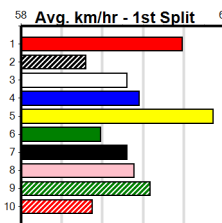

SENNACHIE AT STUD

Distance: 400m, Race Type: Tier 3 - Grade 6, Total Prizemoney: $1,530
1st: $1,000, 2nd: $320, 3rd: $160, 4th: $50

Watchdog Tips:

0 0 0 0

Bet:

Main table containing race details for 10 horses, including names, trainers, owners, and performance statistics.