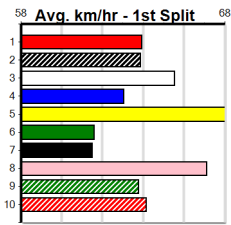

HOOKED ON SCOTCH AT STUD

Distance: 460m, Race Type: Grade 5 T3, Total Prizemoney: $1,530
1st: $1,000, 2nd: $320, 3rd: $160, 4th: $50

8

5:12PM

(VIC time)

Watchdog Tips:

0 0 0 0

Bet:

Form Box Weight Dist Track Date Time BON Margin 1st/2nd (Time) PIR Checked Comment W/R Split 1 S/P Grade

Table for race 1: SMOOTH RANGER [5]. Includes columns for race details, horse names (SMOOTH RANGER, FREEDOM FIRE), and winning boxes with prize details.

Table for race 2: ASTON ANGELO [5]. Includes columns for race details, horse names (ASTON ANGELO, ASTON MEILLEUR), and winning boxes with prize details.

Table for race 3: WREAKING HAVOC [5]. Includes columns for race details, horse names (WREAKING HAVOC, ELUSIVE JEWEL), and winning boxes with prize details.

Table for race 4: TOMMY FROM MARS [5]. Includes columns for race details, horse names (TOMMY FROM MARS, OSAKALAKA), and winning boxes with prize details.

Table for race 5: SUPERFLY GIRL [5]. Includes columns for race details, horse names (SUPERFLY GIRL, NO VACANCY), and winning boxes with prize details.

Table for race 6: MY SLICK RICK [5]. Includes columns for race details, horse names (MY SLICK RICK, BELT UP LIBBA), and winning boxes with prize details.

Table for race 7: MR. WALLACE [5]. Includes columns for race details, horse names (MR. WALLACE, BARONESS JILL), and winning boxes with prize details.

Table for race 8: ANOKE [5]. Includes columns for race details, horse names (ANOKE, MARLEY SPRITE), and winning boxes with prize details.

Table for race 9: STITCH AND SHOUT [5] Res. Includes columns for race details, horse names (STITCH AND SHOUT, DANI THRILLS), and winning boxes with prize details.

Table for race 10: DREAM ON ALLAN [5] Res. Includes columns for race details, horse names (DREAM ON ALLAN, AVA'S DREAM), and winning boxes with prize details.