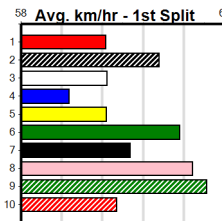

Warragul

OAKS SUPER BOX FOR HIRE

Distance: 400m, Race Type: Grade 5 T3, Total Prizemoney: $1,530
1st: $1,000, 2nd: $320, 3rd: $160, 4th: $50

4

3:47PM
(VIC time)

Watchdog Tips:

0 0 0 0

Bet: