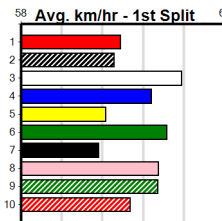

12 6:37PM (VIC time)

Distance: 400m, Race Type: Grade 5 T3, Total Prizemoney: $1,530 1st: $1,000, 2nd: $320, 3rd: $160, 4th: $50

Watchdog Tips: 0 0 0 0 Bet:

Main table containing race details for 10 races (1-10), including horse names, trainers, owners, and winning boxes.