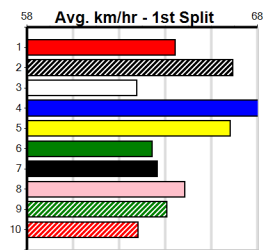

KHANS HOSPITALITY SERVICES

Distance: 400m, Race Type: Tier 3 - Grade 6, Total Prizemoney: $1,530
1st: $1,000, 2nd: $320, 3rd: $160, 4th: $50

Watchdog Tips: [ ] [ ] [ ] [ ] Bet: [ ]

SHARNI'S BOY [6]
BK Dog Jun-22 Sire: ASTON DEE BEE Dam: SHARNI'S MY GIRL
Owner(s): MCM GRAND SYNDICATE (SYN), M Smith, C Robinson, M O'toole
Trainer: Lorraine Langley (Pakenham)
Winning Distances: < 300m (0) 300 - 399m (2) 400 - 499m (0) 500 - 599m (0) 600 - 699m (0) > 700m (0)
Winning Weights: 37.5(2)
Box History table and Prize Best Starts table included.

ASTON MAPLE [6]
BK Bitch Apr-22 Sire: TOMMY SHELBY Dam: ASTON MEILLEUR
Owner(s): R Borda
Trainer: David Condon (Devon Meadows)
Winning Distances: < 300m (0) 300 - 399m (2) 400 - 499m (0) 500 - 599m (0) 600 - 699m (0) > 700m (0)
Winning Weights: 26.5(1) 26.9(1)
Box History table and Prize Best Starts table included.

GOT FLAIR (NSW)[6]
BD Dog Nov-22 Sire: FERNANDO BALE Dam: CHAMPION MODEL
Owner(s): B Alford
Trainer: Brian Alford (Yarram)
Winning Distances: < 300m (0) 300 - 399m (1) 400 - 499m (1) 500 - 599m (0) 600 - 699m (0) > 700m (0)
Winning Weights: 33.2(1) 33.3(1)
Box History table and Prize Best Starts table included.

MINA MAX [6]
DKBD Bitch Jul-21 Sire: FERNANDO BALE Dam: MEMPHIS SKY
Owner(s): GREG AND SONIA MURPHY (SYN), G Murphy, S Murphy
Trainer: Greg Murphy (Pearcedale)
Winning Distances: < 300m (0) 300 - 399m (2) 400 - 499m (0) 500 - 599m (0) 600 - 699m (0) > 700m (0)
Winning Weights: 27.5(2)
Box History table and Prize Best Starts table included.

SLIGHTLY SISSY [6]
RF Bitch Sep-20 Sire: MOREIRA Dam: SHE'S PERFECT
Owner(s): W Cunningham
Trainer: Wendy Cunningham (Devon Mea)
Winning Distances: < 300m (0) 300 - 399m (2) 400 - 499m (0) 500 - 599m (0) 600 - 699m (0) > 700m (0)
Winning Weights: 27.6(1) 28.0(1)
Box History table and Prize Best Starts table included.