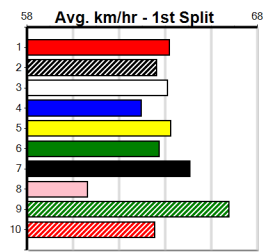

MC GRAFIX & SIGNS

Distance: 400m, Race Type: Grade 5 T3, Total Prizemoney: $1,530
1st: $1,000, 2nd: $320, 3rd: $160, 4th: $50

Watchdog Tips:

Bet:

Table header with columns: Form Box, Wgt, Dist, Track, Date, Time, BON, Margin, 1st/2nd (Time), PIR, Checked, Comment, WR, Split 1, S/P, Grade

HIBIKI BLUE [5]
BE Bitch Jul-22 Sire: FERAL FRANKY Dam: MIYAZAKI
Owner(s): A Lie
Winning Distances: < 300m (0) 300 - 399m (0) 400 - 499m (0) 500 - 599m (3) 600 - 699m (0) > 700m (0)
Winning Weights: 23.6(1) 23.7(1) 23.8(1)
1st (2) 23.7 525 MEP R10 26-Jun-24 30.50 30.08 1.00L XISAN BALE (30.56) Q/1322 . . . 5.12 $5.10 X67
5th (6) 23.8 525 MEP R7 03-Jul-24 30.89 29.83 7.00L DAINTREE DAZZLER (30.41) M/6875 . . . 5.30 $19.80 5H
2nd (1) 24.3 525 MEP R5 17-Jul-24 30.54 29.78 3.5L SIR VALENTINO (30.31) Q/1122 . . . 5.13 $3.50 5
5th (6) 24.3 525 MEP R2 24-Jul-24 31.23 30.11 11.00 PUNCHY (30.50) M/3665 . . . 5.26 $4.40 RW
6th (2) 24.1 525 MEP R9 31-Jul-24 30.88 29.92 13.00 BUN STORM (30.00) M/8777 . . . 5.49 $22.00 5H
2nd (6) 24.2 525 MEP R8 07-Aug-24 31.32 29.93 13.00 FORBES SUPREME (30.42) M/5764 . . . 5.20 $4.50 T3-5
7th (5) 24.3 500 BEN R8 14-Aug-24 28.71 28.07 6.50L FRYPAN LOMAR (28.26) M/887 . . . 6.90 $3.10 T3-5
7th (1) 24.5 400 GEL R12 23-Aug-24 23.53 22.56 4.75L CAPTAIN ALICE (23.21) Q/84 . . . 8.76 $12.00 5
Last 3 wins NOT included above
1st (1) 23.6 525 MEP R1 10-Apr-24 30.47 29.82 2.00L BLUE KERMARO (30.60) Q/1111 . . . 5.19 $2.10 MH
1st (8) 23.8 500 BEN R7 19-Jun-24 28.47 28.21 2.50L SMOKIN' GRACIE (28.64) M/422 . . . 6.72 $2.60 T3-RW

Trainer: Jason Sharp (Lara)
Box History
Bx 1st 2nd 3rd 4th 5th 6th 7th 8th
1 1 1 1 1 1 1 1
2 1 1 1 1 1 1 1
3 2 1 1 1 1 1 1
4 1 1 1 1 1 1 1
5 1 1 1 1 1 1 1
6 1 1 1 1 1 1 1
7 1 1 1 1 1 1 1
8 1 1 1 1 1 1 1
Prize Best $7940.00
Starts FSH
Trk/Dts 18-3-4-0
APM 0-0-0-0 4680

PANCHO TOMMY [5]
BK Dog Jul-20 Sire: FABREGAS Dam: YIELDING
Owner(s): DJL (SYN), L Traynor, J Musselwhite, D Hollingsworth
Winning Distances: < 300m (0) 300 - 399m (6) 400 - 499m (5) 500 - 599m (0) 600 - 699m (0) > 700m (0)
Winning Weights: 35.5(1) 35.6(1) 36.1(1) 36.3(1) 36.4(4) 36.5(1) 36.7(1) 37.0(1)
2nd (4) 35.9 395 TRA R6 06-May-24 22.78 22.33 0.75L HURRICANE MAX (22.74) M/213 . . . 3.76 $3.10 T3-5
2= (8) 35.4 395 TRA R11 10-May-24 22.32 21.62 1.5L SPEED MERCHANT (22.23) Q/133 . . . 3.77 $4.80 5
5th (6) 35.8 395 TRA R5 15-May-24 22.94 22.19 10.00 DOLLAR SHORT (22.26) M/665 . . . 3.91 $12.00 5
4th (2) 36.2 400 WGL R5 23-May-24 23.04 22.75 4.00L GLOW (22.76) M/55 . . . 8.62 $12.10 5
6th (4) 36.1 435 SLE R6 27-May-24 25.03 24.27 11.00 NEED YOU NOW (24.27) M/665 . . . 5.44 $10.10 X45
6th (4) 36.5 350 TRA R11 10-Jul-24 20.52 19.79 11.00 BEAUTIFUL LIAR (19.79) M/756 . . . 6.90 $13.80 X45
2nd (8) 36.0 395 TRA R5 15-Jul-24 23.10 22.67 0.25L INTER TRIGON (23.08) M/222 . . . 3.89 $6.40 T3-5
3rd (7) 35.7 400 WGL R11 25-Jul-24 23.25 23.01 2.00L NINETYMILE ROCKS (23.13) M/3 . . . 8.51 $11.40 T3-5
Last 3 wins NOT included above
1st (4) 36.4 400 WGL R12 01-Aug-23 23.02 22.57 1.25L MAGIC LIES (23.10) Q/22 . . . 8.44 $12.50 5
1st (6) 35.6 395 TRA R5 18-Sep-23 22.69 22.45 1.5L FOUR ACES (22.79) M/633 . . . 3.81 $11.90 T3-5
1st (4) 35.5 395 TRA R10 08-Nov-23 22.18 21.97 2.00L ELSWYK JORDY (22.31) M/111 . . . 3.78 $21.60 5