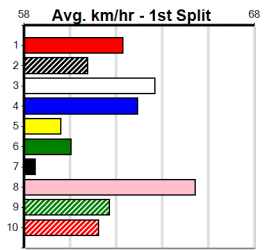

Owner(s):

Winning Distances: < 300m (0) 300 - 399m (0) 400 - 499m (0) 500 - 599m (0) 600 - 699m (0) > 700m (0)

Winning Weights:

Box History

VIATEK

Distance: 400m, Race Type: Tier 3 - Maiden, Total Prizemoney: \$1,530
1st: \$1,000, 2nd: \$320, 3rd: \$160, 4th: \$50