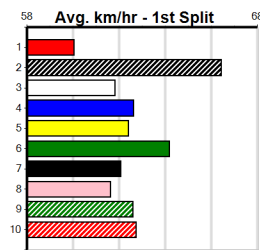

HARD STYLE RICO AT STUD

Distance: 460m, Race Type: Grade 5 T3, Total Prizemoney: $1,530
1st: $1,000, 2nd: $320, 3rd: $160, 4th: $50

Watchdog Tips:

Bet:

Table with columns: Form Box, Wgt, Dist, Track, Date, Time, BON, Margin, 1st/2nd (Time), PIR, Checked, Comment, W/R, Split 1, S/P, Grade

TRICKY KELVIN [5]
BK Dog Jul-20 Sire: AUSSIE INFRARED Dam: VALENCIA GEM
Owner(s): J Gieschen
Trainer: Jennifer Gieschen (Valencia Cree)
Winning Distances: < 300m (0) 300 - 399m (0) 400 - 499m (5) 500 - 599m (0) 600 - 699m (0) > 700m (0)
Winning Weights: 31.4(1) 31.6(1) 32.0(1) 32.2(2)
Box History table and Prize Best Starts table included.

INTER TRIGON [5]
BK Dog Sep-21 Sire: AUSSIE INFRARED Dam: INTER SANTINA
Owner(s): TONY AND JOE (SYN), T Interligi, J Interligi
Trainer: Tony Interligi (Endeavour Hills)
Winning Distances: < 300m (0) 300 - 399m (4) 400 - 499m (1) 500 - 599m (0) 600 - 699m (0) > 700m (0)
Winning Weights: 31.6(1) 32.3(1) 32.5(1) 32.6(1) 32.7(1)
Box History table and Prize Best Starts table included.

EMOLGA BALE (NSW)[5]
BK Bitch May-21 Sire: ALLEN DEED Dam: DYNA ZESTY
Owner(s): L Harris
Trainer: Tammy Kennedy-harris (Devon M)
ENG BEN 2024-08-28
Winning Distances: < 300m (0) 300 - 399m (1) 400 - 499m (7) 500 - 599m (1) 600 - 699m (0) > 700m (0)
Winning Weights: 27.5(1) 27.9(1) 28.0(1) 28.1(1) 28.2(1) 28.3(2) 28.4(1) 28.5(1)
Box History table and Prize Best Starts table included.

HOOKED ON RED [5]
BK Dog Mar-21 Sire: HOOKED ON SCOTCH Dam: MEPUNGA BONNIE
Owner(s): Bonnie (SYN), M Pollard, G Stephenson
Trainer: Chris Johannsen (Devon Meadow)
Winning Distances: < 300m (0) 300 - 399m (1) 400 - 499m (9) 500 - 599m (0) 600 - 699m (0) > 700m (0)
Winning Weights: 32.2(1) 32.8(1) 33.3(1) 33.4(1) 33.5(1) 33.6(2) 34.1(1) 34.2(1) 34.4(1)
Box History table and Prize Best Starts table included.

BLOCK A GOLD (NSW)[5]
RF Dog Jan-21 Sire: BARCIA BALE Dam: KISSING CARTER
Owner(s): S Wood
Trainer: Garry Barnsley (Morwell)
Winning Distances: < 300m (0) 300 - 399m (1) 400 - 499m (3) 500 - 599m (0) 600 - 699m (0) > 700m (0)
Winning Weights: 34.7(1) 34.8(1) 35.0(1) 35.4(1)
Box History table and Prize Best Starts table included.

1

2

3

4

5