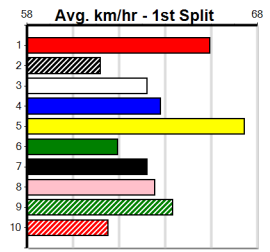

Watchdog Tips: [] [] [] [] Bet: []

VINNIE'S CAMEL [6]
DKBD Dog Nov-21 Sire: FERNANDO BALE Dam: UNTIL DAWN
Owner(s): J Daffy
Trainer: Joshua Daffy (Eumemmerring)
Winning Distances: < 300m (0) 300 - 399m (1) 400 - 499m (1) 500 - 599m (0) 600 - 699m (0) > 700m (0)
Winning Weights: 27.1(1) 28.3(1)
Box History table and Prize Best Starts table included.