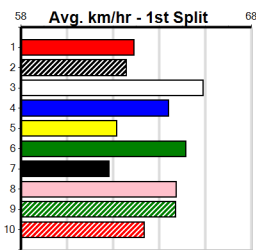

SPORTSBET BS RESPONSIBLY

Distance: 400m, Race Type: Grade 5 T3, Total Prizemoney: $1,530
1st: $1,000, 2nd: $320, 3rd: $160, 4th: $50

Watchdog Tips: [ ] [ ] [ ] [ ] Bet: [ ]

Main table with 5 sections (1-5) containing race details: Dog/Bitch name, owner, sire, dam, trainer, winning distances, weights, race history, and box history.