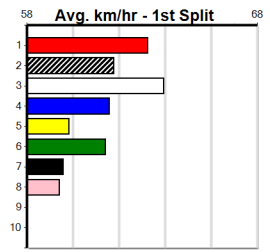

Track Record:

Distance	Time	Greyhound	Date Set
400m	21.999	PAUA OF BUDDY	14-Sep-21
460m	25.187	SHIMA SHINE	08-Jan-21
680m	38.579	DYNA CHANCER	12-Jan-19

Warragul

TRACK INFO
 Track Circumference: 630m
 Inside Top Turn: 90°
 Track Width: 5.5-7.5m
 Inside Home Turn: 60°

SPORTSBET GO THE BLUE DOG

Distance: 460m, Race Type: Tier 3 - Maiden, Total Prizemoney: \$1,530
1st: \$1,000, 2nd: \$320, 3rd: \$160, 4th: \$50

Watchdog Tips: [] [] [] [] Bet: []

Table with columns: Form Box, Wgt, Dist, Track, Date, Time, BON, Margin, 1st/2nd (Time), PIR, Checked, Comment, W/R, Split 1, S/P, Grade