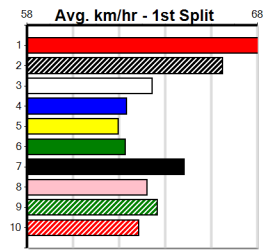

BARN BAR FUNCTION ROOM

Distance: 400m, Race Type: Grade 5 T3, Total Prizemoney: $1,530
1st: $1,000, 2nd: $320, 3rd: $160, 4th: $50

Watchdog Tips:

Bet:

Table with columns: Form Box, Wgt, Dist, Track, Date, Time, BON, Margin, 1st/2nd (Time), PIR, Checked, Comment, W/R, Split 1, S/P, Grade

HE'S SO TOUGH [5]
RF Dog Nov-21 Sire: FERAL FRANKY Dam: LITTLE TUBBSY
Owner(s): G Marshall
Trainer: Pasquale Derubeis (Cape Woola)
Winning Distances: < 300m (0) 300 - 399m (3) 400 - 499m (0) 500 - 599m (0) 600 - 699m (0) > 700m (0)
Winning Weights: 31.5(1) 33.7(1) 33.8(1)
Box History table and Prize Best Starts table included.

SUNDAY SEA (NSW)[5]
BK Bitch Nov-20 Sire: MAGIC SPRITE Dam: MIDNIGHT CARMEN
Owner(s): C Mcmillan
Trainer: Constance Mcmillan (Drouin)
Winning Distances: < 300m (0) 300 - 399m (4) 400 - 499m (2) 500 - 599m (0) 600 - 699m (0) > 700m (0)
Winning Weights: 28.2(1) 28.3(1) 28.7(1) 28.8(1) 28.9(1) 29.6(1)
Box History table and Prize Best Starts table included.

SONS OF TOM [5]
BK Dog Jun-21 Sire: ASTON KIMETTO Dam: CHOCHLIK
Owner(s): APG Racing (SYN), A Gourlay, P Gourlay, C Currie
Trainer: Thomas Currie (Drouin)
Winning Distances: < 300m (0) 300 - 399m (3) 400 - 499m (1) 500 - 599m (0) 600 - 699m (0) > 700m (0)
Winning Weights: 36.0(2) 36.2(2)
Box History table and Prize Best Starts table included.

SNOWY ALFORD (NSW)[5]
WBK Dog Mar-21 Sire: BEWILDERING Dam: SPOTTED PANTHER
Owner(s): I Dann
Trainer: Ian Dann (Whitelaw)
Winning Distances: < 300m (0) 300 - 399m (0) 400 - 499m (3) 500 - 599m (0) 600 - 699m (0) > 700m (0)
Winning Weights: 28.5(1) 28.6(1) 28.7(1)
Box History table and Prize Best Starts table included.

ZAPPY BALE (NSW)[5]
BK Dog Dec-20 Sire: DYNA LACHLAN Dam: URSULA BALE
Owner(s): L Harris
Trainer: Luke Harris (Devon Meadows)
Winning Distances: < 300m (0) 300 - 399m (2) 400 - 499m (4) 500 - 599m (0) 600 - 699m (0) > 700m (0)
Winning Weights: 35.0(1) 35.3(1) 35.5(2) 35.6(1) 36.7(1)
Box History table and Prize Best Starts table included.