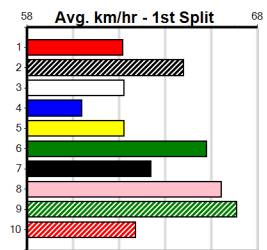

OAKS SUPER BOX FOR HIRE

Distance: 400m, Race Type: Grade 5 T3, Total Prizemoney: $1,530
1st: $1,000, 2nd: $320, 3rd: $160, 4th: $50

Watchdog Tips:

Bet:

Table with columns: Form Box, Wgt, Dist, Track, Date, Time, BON, Margin, 1st/2nd (Time), PIR, Checked, Comment, W/R, Split 1, S/P, Grade

1 GEOFF'S BOMBER [5]
BK Dog Jun-21 Sire: ASTON DUKE Dam: ROZEHILL BETH
Owner(s): G Green
Trainer: Geoffrey Green (Woodside)
Winning Distances: < 300m (0) 300 - 399m (5) 400 - 499m (2) 500 - 599m (0) 600 - 699m (0) > 700m (0)
Winning Weights: 32.4(2) 32.6(1) 32.7(1) 32.8(1) 32.9(1) 33.2(1)
Box History table and Prize Best Starts table included.

2 WHY NOT BARNEY [5]
RF Dog Sep-20 Sire: BERNARDO Dam: WHY NOT GINGER
Owner(s): G Carter
Trainer: Leigh Carter (Devon Meadows)
Winning Distances: < 300m (0) 300 - 399m (1) 400 - 499m (5) 500 - 599m (0) 600 - 699m (0) > 700m (0)
Winning Weights: 30.3(1) 30.5(1) 31.4(1) 31.6(1) 31.7(2)
Box History table and Prize Best Starts table included.

3 ENRAGED [5]
BK Dog Apr-20 Sire: AMERICAN MONSTER Dam: RAPID BELLE NOIR
Owner(s): R Cameron
Trainer: Ronald Cameron (Cranbourne)
Winning Distances: < 300m (0) 300 - 399m (2) 400 - 499m (8) 500 - 599m (0) 600 - 699m (0) > 700m (0)
Winning Weights: 32.7(1) 33.0(1) 33.4(1) 33.5(1) 33.8(2) 33.9(1) 34.0(1) 34.4(1) 34.6(1)
Box History table and Prize Best Starts table included.

4 BOMBER'S LADY [5]
BK Bitch Jun-21 Sire: ASTON DUKE Dam: ROZEHILL BETH
Owner(s): G Green
Trainer: Geoffrey Green (Woodside)
Winning Distances: < 300m (0) 300 - 399m (2) 400 - 499m (1) 500 - 599m (0) 600 - 699m (0) > 700m (0)
Winning Weights: 26.4(1) 26.7(1) 27.5(1)
Box History table and Prize Best Starts table included.

5 SWEET TONIGHT [5]
F Bitch Oct-21 Sire: ASTON DEE BEE Dam: RUBY GIRL
Owner(s): DIRTY RATS TWO (SYN), S Jack, S Burke
Trainer: Shane Jack (Dalmore)
Winning Distances: < 300m (0) 300 - 399m (2) 400 - 499m (3) 500 - 599m (0) 600 - 699m (0) > 700m (0)
Winning Weights: 27.9(1) 28.2(1) 28.6(2) 28.8(1)
Box History table and Prize Best Starts table included.