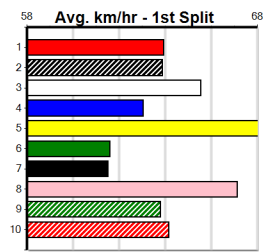

HOOKED ON SCOTCH AT STUD

Distance: 460m, Race Type: Grade 5 T3, Total Prizemoney: $1,530
1st: $1,000, 2nd: $320, 3rd: $160, 4th: $50

Watchdog Tips:

Bet:

Table with columns: Form Box, Wgt, Dist, Track, Date, Time, BON, Margin, 1st/2nd (Time), PIR, Checked, Comment, W/R, Split 1, S/P, Grade

SMOOTH RANGER [5]
BK Bitch Apr-22 Sire: OUT OF RANGE Dam: FREEDOM FIRE
Owner(s): J Carr
Trainer: Malcolm Carr (Devon Meadows)
Winning Distances: < 300m (0) 300 - 399m (0) 400 - 499m (3) 500 - 599m (0) 600 - 699m (0) > 700m (0)
Winning Weights: 27.0(2) 27.3(1)
3rd (8) 27.9 460 WGL R9 06-Jun-24 26.31 25.66 0.75L YUM CHA JACK (26.26) M/731 . . . . 5.73 $28.00 5H
2nd (4) 27.9 460 WGL R11 15-Jun-24 26.27 26.08 1.25L FERNLEIGH (26.20) Q/111 . . . . 6.63 $2.10 5
6th (3) 28.0 435 SLE R7 19-Jun-24 25.28 24.41 6.50L OSCAR INTENTION (24.84) M/575 . . . . 5.35 $22.90 5
6th (3) 28.0 350 HVL R6 01-Jul-24 20.12 19.65 4.50L PACIFIC SURF (19.82) M/6 . . . . 6.83 $11.70 T3-5
4th (8) 27.9 460 WGL R5 04-Jul-24 26.83 26.13 2.50L SHIV ROY (26.66) M/555 . . . . 6.91 $3.50 RW
2nd (7) 28.0 500 TRA R8 10-Jul-24 28.34 28.08 4.00L DR. CHIEFTAIN (28.08) Q/1222 . . . . 9.30 $3.00 5
4th (4) 27.9 450 TRA R6 15-Jul-24 26.23 25.87 5.50L POLAR TEDDY (25.87) Q/245 . . . . 6.90 $11.00 T3-5
4th (5) 27.6 500 BEN R8 21-Aug-24 28.91 28.49 3.00L MILLERS ROAD (28.70) M/554 . . . . 6.91 $7.00 5
Last 3 wins NOT included above
1st (8) 27.0 400 WGL R2 16-Nov-23 22.94 22.79 3.25L SPICY MACHETE (23.16) Q/22 . . . . 8.51 $3.00 M
1st (5) 27.3 450 TRA R7 05-Feb-24 25.52 25.52 1.75L JIMMY THE PUMPER (25.63) M/221 . . . . 6.73 $3.50 X67
1st (5) 27.0 460 WGL R7 11-Apr-24 26.19 25.83 3.25L JUMBUK STAR (26.41) Q/111 . . . . 6.57 $1.90 T3-RW

Box History table for Smooth Ranger with columns Bx, 1st, 2nd, 3rd, 4th, 5th, 6th, 7th, 8th and Prize Best Starts Trk/Dts APM