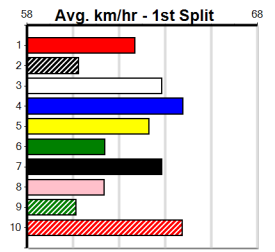

PHOTO MAN AT STUD (1-2 WINS)

Distance: 460m, Race Type: Tier 3 - Restricted Win, Total Prizemoney: $1,530
1st: $1,000, 2nd: $320, 3rd: $160, 4th: $50

Watchdog Tips: [ ] [ ] [ ] [ ] Bet: [ ]

Form Box Wgt Dist Track Date Time BON Margin 1st/2nd (Time) PIR Checked Comment WR Split 1 S/P Grade

GETTIN' TIPSY [7]
BK Bitch May-22 Sire: KOBLENZ Dam: LADY ZEEVA
Owner(s): M Nolan
Trainer: Michelle Nolan (Devon Meadows)
Winning Distances: < 300m (0) 300 - 399m (0) 400 - 499m (1) 500 - 599m (0) 600 - 699m (0) > 700m (0)
Winning Weights: 26.9(1)
Race results table with columns for rank, box, weight, distance, track, date, time, BON, margin, sire, dam, PIR, checked, comment, WR, split 1, S/P, grade.

Box History
Table with columns Bx, 1st, 2nd, 3rd, 4th, 5th, 6th, 7th, 8th.
Prize Best Starts Trk/Dts APM summary table.

SOMETHING CLEVER [6]
BK Dog Apr-21 Sire: ASTON KIMETTO Dam: POPOWSKI
Owner(s): AMSTEL (SYN), P Craig, L Jennings, N Tracy
Trainer: Peter Craig (Langwarrin)
Winning Distances: < 300m (0) 300 - 399m (1) 400 - 499m (1) 500 - 599m (0) 600 - 699m (0) > 700m (0)
Winning Weights: 32.2(1) 32.7(1)
Race results table.

Box History
Table with columns Bx, 1st, 2nd, 3rd, 4th, 5th, 6th, 7th, 8th.
Prize Best Starts Trk/Dts APM summary table.

BANDARI [6]
BD Dog Mar-22 Sire: FERNANDO BALE Dam: MOMBASA
Owner(s): P Fiske
Trainer: John Musselwhite (Lindenow)
Winning Distances: < 300m (0) 300 - 399m (1) 400 - 499m (1) 500 - 599m (0) 600 - 699m (0) > 700m (0)
Winning Weights: 29.8(1) 30.4(1)
Race results table.

Box History
Table with columns Bx, 1st, 2nd, 3rd, 4th, 5th, 6th, 7th, 8th.
Prize Best Starts Trk/Dts APM summary table.

CHILLI PEPPER [7]
BK Bitch Mar-22 Sire: SHIMA SHINE Dam: SUGAR SPICE
Owner(s): J Biddell
Trainer: Jacob Biddell (Cranbourne South ENG WGL 2024-08-27)
Winning Distances: < 300m (0) 300 - 399m (0) 400 - 499m (1) 500 - 599m (0) 600 - 699m (0) > 700m (0)
Winning Weights: 23.6(1)
Race results table.

Box History
Table with columns Bx, 1st, 2nd, 3rd, 4th, 5th, 6th, 7th, 8th.
Prize Best Starts Trk/Dts APM summary table.

SIR COLEMAN [6]
BK Dog Oct-21 Sire: HOUDINI BOY Dam: IT'S A WINK
Owner(s): P Delaroche
Trainer: John Delaroche (Cranbourne Nort)
Winning Distances: < 300m (0) 300 - 399m (1) 400 - 499m (1) 500 - 599m (0) 600 - 699m (0) > 700m (0)
Winning Weights: 33.4(1) 35.3(1)
Race results table.

Box History
Table with columns Bx, 1st, 2nd, 3rd, 4th, 5th, 6th, 7th, 8th.
Prize Best Starts Trk/Dts APM summary table.

1

2

3

4

5