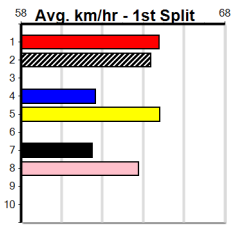

PUTT FOR \$\$\$ TONIGHT AT SANDOWN

2

6:40PM

(VIC time)

Distance: 515m, Race Type: Grade 6, Total Prizemoney: \$8,785
1st: \$5,900, 2nd: \$1,820, 3rd: \$915, 4th: \$150

GO MICKY (1) was brilliant when placed here last week and he can go one better tonight. PAW FREDRICK (5) has been luckless in his past two and he can make amends this time around. FILL YOUR BOOTS (8) is a serious up and comer.