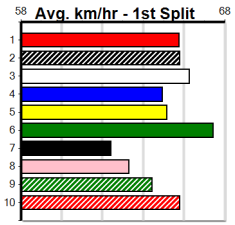

GRV VICBRED SERIES FINAL

Distance: 515m, Race Type: Grade 5 Final, Total Prizemoney: \$18,150
1st: \$12,000, 2nd: \$4,000, 3rd: \$2,000, 4th: \$150

8

8:49PM

(VIC time)

BAGMAN (1) was never headed in his top 29.36 heat win and he is drawn to lead throughout again. DEADLY AVENGER (3) has won three on the spin and he will pressure the red for a long way. PASS THE BUCK (6) is a star and just needs luck early on.