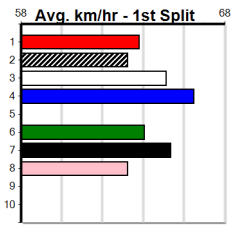

ALDERBROOK PLUMBING

Distance: 515m, Race Type: Grade 5, Total Prizemoney: \$8,785
1st: \$5,900, 2nd: \$1,820, 3rd: \$915, 4th: \$150

9

9:10PM

(VIC time)

PAW LOU LOU (1) was never headed in her top 29.39 win here last week and she is drawn to repeat the dose. CABAO LAPIS (3) caught the eye at The Meadows and he will be very strong in the run home. PAW KRAMER (7) is an improving type