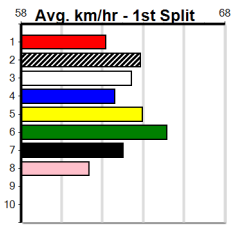

Trainer:
Owner(s):

GREYHOUNDS ENTERTAINMENT

Distance: 595m, Race Type: Mixed 6/7, Total Prizemoney: \$10,095
1st: \$6,800, 2nd: \$2,095, 3rd: \$1,050, 4th: \$150

3

6:56PM

(VIC time)

VISTA ARGON (3) went to another level when scoring here last week in 34.28 and he will continue to improve. PAW EARNEST (5) was a dazzling 29.45 winner here two runs back and he is suited to this distance range. PAW BHODI (2) may be value