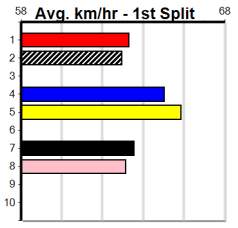

SPORTSBET NOBODY DOES IT EASIER

Distance: 515m, Race Type: Grade 7, Total Prizemoney: $8,785
1st: $5,900, 2nd: $1,820, 3rd: $915, 4th: $150

1

6:20PM

(VIC time)

PAW MANTRA (4) was a devastating 23.83 Bendigo winner last time and he appears to be a serious prospect. MEPUNGA INFRARED (1) was a dominant 30.27 Meadows winner and he is drawn to get the breaks. COME TO PARTY (5) is showing some promise

Watchdog Tips:

4 1 5 2

Bet:

Win 4