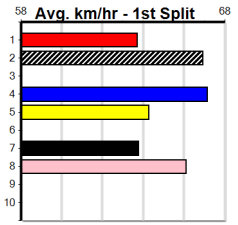

SANDOWN GREYS EVERY MONDAY NIGH

Distance: 515m, Race Type: Grade 5, Total Prizemoney: $8,785
1st: $5,900, 2nd: $1,820, 3rd: $915, 4th: $150

7

8:25PM

(VIC time)

MEPUNGA ROCKY (8) continues to get better with every run and he has the speed to cross and lead throughout. ZIPPING MINAJ (2) led for a long way last time and she will be in the mix once again. CHAVERO (4) is a nice prospect.

Watchdog Tips:

8

2

4

7

Bet:

Win 8