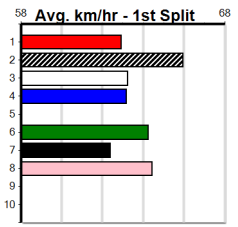

10

9:31PM

(VIC time)

MISTER EASY (8) has a fair bit on these class wise and he should be off and gone through the bend. BOMB LUCA (1) is drawn to get the breaks and he will be strong in the run home. QUILIN BALE (4) is an improving type and may be value

Watchdog Tips: **8** **1** **4** **2** Bet: Trifecta 8/1,2,4/1,2,4,6 ($10 - 111.11%)