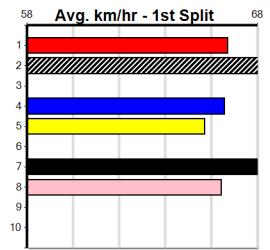

Distance: 515m, Race Type: Grade 5, Total Prizemoney: $8,785
1st: $5,900, 2nd: $1,820, 3rd: $915, 4th: $150

EXCAVATION (7) is a genuine star on the rise and a clean getaway can see him cross and lead throughout. VINCENT BALE (1) has a great record here and he is a very powerful chaser, while INCONSPICUOUS (2) was far from disgraced here last week

Watchdog Tips: 7 1 2 8 Bet: Trifecta 7/1,2/1,2,8 ($10 - 250%)

VINCENT BALE (NSW)[5] Unlucky here last week, powerful type, danger $4.60
BD Dog May-22 Sire: CHRISTO BALE Dam: HELGA BALE Trainer: Samantha Grenfell (Anakie)
Winning Distances: < 300m (0) 300 - 399m (0) 400 - 499m (3) 500 - 599m (7) 600 - 699m (0) > 700m (0)
Winning Weights: 33.3(2) 33.6(1) 34.3(1) 34.5(2) 34.6(2) 35.1(1) 35.6(1)
1st (8) 34.5 525 MEA R6 06-Jul-24 30.06 30.06 2.50L JETSTREAM ICON (30.24) M/4311 . . . SW . 5.13 $2.10 X45
1st (4) 34.3 525 MEA R6 13-Jul-24 29.91 29.89 2.00L ZIPPING HOPKINS (30.03) M/1111 . . . SW . 5.13 $3.50 SH
3rd (6) 34.5 525 MEA R8 20-Jul-24 30.26 29.73 8.00L FOLLOW THE BAND (29.73) M/4543 . . . SW . 5.16 $3.80 GRP1
3rd (5) 34.0 515 SAN R10 25-Jul-24 29.60 29.23 4.75L FLYING ZULU (29.28) M/4333 . . . . 5.12 $4.50 X45
1st (3) 34.6 515 SAN R6 01-Aug-24 29.30 29.23 0.75L STORMY DAY (29.35) M/6432 . . . SW . 5.13 $3.10 SH
4th (8) 34.8 515 SAN R10 08-Aug-24 29.64 29.36 4.00L SMOOTH PLANE (29.36) M/7644 . . . . 5.22 $5.60 SF
1st (4) 35.6 595 SAN R8 15-Aug-24 34.45 34.45 1.00L DEWANA FERNANDO (34.52) S/5211 . . . . 9.35 $1.80 X45
4th (1) 35.9 515 SAN R4 22-Aug-24 29.77 29.31 6.50L FLYING ZULU (29.33) M/2344 . . . . 5.13 $2.20 FFA
Last 3 wins NOT included above
1st (7) 35.1 450 BAL R7 02-May-24 25.09 25.09 2.50L OUR KITE FLYER (25.25) M/542 . . . SW . 6.79 $2.10 5
1st (8) 34.6 450 BAL R8 26-Jun-24 25.03 25.03 3.5L HUNTER RIOT (25.26) M/321 . . . . 6.67 $3.30 X45
1st (4) 34.5 515 SAP R8 01-Jul-24 29.44 29.44 7.00L BLACK SILENCER (29.93) Q/1111 . . . . 5.11 $1.40 X45

INCONSPICUOUS (QLD)[5] Far from disgraced last week, threat if steps $4.50
WBD Dog Dec-21 Sire: ORSON ALLEN Dam: COMMON GROUND Trainer: Anthony Azzopardi (Rowsley)
Winning Distances: < 300m (0) 300 - 399m (0) 400 - 499m (3) 500 - 599m (8) 600 - 699m (2) > 700m (0)
Winning Weights: 30.2(2) 30.3(1) 30.4(3) 30.5(4) 30.6(2) 30.7(1)
3rd (3) 30.3 520 BGC R6 02-May-24 30.28 29.65 6.00L WARM COCKLES (29.86) 53 . . . 53 5.60 $5.50 SH
5th (2) 30.4 520 BGC R7 16-May-24 30.81 29.93 6.50L MUSTANG HAYZE (30.36) 76 . . . 76 5.70 $2.90 O
1st (8) 30.6 600 BGC R7 27-May-24 35.27 35.27 4.25L LIPPY KID (35.56) 11 . . . 11 9.79 $1.60 5
1st (6) 30.4 600 BGC R6 03-Jun-24 35.32 35.32 1.5L INSTANT CASH (35.43) 11 . . . 11 9.67 $1.45 X45
6th (6) 30.5 600 BGC R8 17-Jun-24 36.17 35.42 11.00L BRINDLE BLASTER (35.42) 21 . . . 21 10.04 $2.40 X45
1st (1) 30.5 450 SHP R5 29-Jul-24 25.18 25.09 2.25L TAT LEAH (25.33) M/111 . . . SW . 6.54 $2.80 X45
1st (2) 30.7 460 WGL R8 16-Aug-24 25.63 25.63 2.75L ROCK ME ROCCO (25.80) M/111 . . . . 6.43 $1.70 X45
2nd (6) 30.7 515 SAN R9 22-Aug-24 29.38 29.31 1.00L GRAND TOURER (29.31) M/1111 . . . . 5.06 $3.80 5
Last 3 wins NOT included above
1st (5) 30.5 460 BUN R9 19-Feb-24 26.20 26.20 1.75L OH MINNIE (26.33) 13.45 $2.40 X34
1st (8) 30.5 531 BUN R5 26-Feb-24 30.33 30.26 1.00L BIG EASY AL (30.41) 4.75 $1.35 X45
1st (7) 30.5 531 BUN R7 04-Mar-24 29.95 29.70 6.50L HONEY BAR COOL (30.42) . . . . 4.72 $2.90 SH