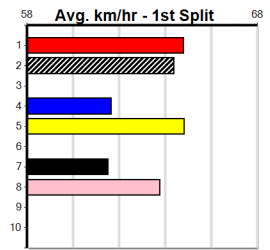

PUTT FOR $$$ TONIGHT AT SANDOWN

2

6:40PM

(VIC time)

Distance: 515m, Race Type: Grade 6, Total Prizemoney: $8,785
1st: $5,900, 2nd: $1,820, 3rd: $915, 4th: $150

GO MICKY (1) was brilliant when placed here last week and he can go one better tonight. PAW FREDRICK (5) has been luckless in his past two and he can make amends this time around. FILL YOUR BOOTS (8) is a serious up and comer.

Watchdog Tips: **1** **5** **8** **4** **Bet:** **Win 1**

1

GO MICKY [6] **Brilliant effort here last week, hard to reel in** **$2.60**
BKW Dog Oct-22 Sire: KOBLENZ Dam: PRINCESS MARJEN Trainer: David Jensen (Woodstock)
Owner(s): J Brown
Winning Distances: < 300m (0) 300 - 399m (0) 400 - 499m (2) 500 - 599m (0) 600 - 699m (0) > 700m (0)
Winning Weights: 29.3(1) 29.5(1)

7th	(3)	30.4	450	SHP	R7	03-Jun-24	26.22	24.99	18.00	ZEUS THUNDERBOLT (24.99)	S/656	6.99	$12.50	MH
4th	(8)	30.1	350	TRA	R1	07-Jun-24	20.40	19.65	3.75L	ZULU WOLF (20.14)	M/66	6.89	$13.10	M
1st	(2)	29.5	450	SHP	R3	08-Aug-24	25.53	25.53	3.5L	DARRA SAPPHIRE (25.77)	M/211	6.82	$2.30	T3-M
1st	(5)	29.3	450	SHP	R7	15-Aug-24	25.23	25.23	7.50L	PAW OLYMPIA (25.75)	Q/111	6.61	$1.50	X67
2nd	(2)	29.4	515	SAN	R2	22-Aug-24	29.54	29.31	2.25L	PAW LOU LOU (29.39)	M/3222	5.21	$5.60	6G

Box History

Bx	1st	2nd	3rd	4th	5th	6th	7th	8th
1								
2	1	1						
3								
4								
5	1							
6								
7								
8					1			

Prize Best Starts Trk/Dts APM: $4145.00, 29.54(2)-22/8/24, 5-2-1-0, 1-0-1-0, 3865

Last 3 wins NOT included above

2

DYNAMITE DOUG [6] **Still learning, rises in class, next time** **$10.00**
BK Dog Nov-22 Sire: ASTON RUPEE Dam: SILKY RIOT Trainer: Paul Galea (Melton West)
Owner(s): F Spiteri
Winning Distances: < 300m (0) 300 - 399m (0) 400 - 499m (2) 500 - 599m (0) 600 - 699m (0) > 700m (0)
Winning Weights: 32.6(2)

1st	(4)	32.6	425	BEN	R4	12-Jul-24	24.38	23.86	2.25L	ARCHER SWEET (24.53)	Q/111<td>6.75</td><td>$3.50</td><td>MH</td>
1st	(8)	32.6	425<td>BEN</td><td>R2</td><td>19-Jul-24</td><td>24.19</td><td>23.78</td><td>0.50L</td><td>NACHO PROBLEM (24.22)</td><td>M/111</td><td>6.64</td><td>$3.00</td><td>MF</td>								
3rd	(7)	33.6	450<td>SHP</td><td>R5</td><td>12-Aug-24</td><td>25.86</td><td>25.11</td><td>2.00L</td><td>PAW JUDAS (25.73)</td><td>M/322</td><td>6.74</td><td>$2.80</td><td>X67H</td>								
2nd	(3)	33.2	450<td>SHP</td><td>R7</td><td>19-Aug-24</td><td>25.49</td><td>24.90</td><td>2.50L</td><td>PAW REX (25.32)</td><td>M/322</td><td>6.66</td><td>$9.10</td><td>X67F</td>								
7th	(4)	33.3	525<td>MEA</td><td>R3</td><td>24-Aug-24</td><td>30.81</td><td>29.71</td><td>9.00L</td><td>HONEY ZEN (30.21)</td><td>S/6777</td><td>5.28</td><td>$8.70</td><td>6G</td>								

Box History

Bx	1st	2nd	3rd	4th	5th	6th	7th	8th
1								
2								
3			1					
4	1							
5							1	
6								
7				1				
8	1							

Prize Best Starts Trk/Dts APM: $14170.00, FSH, 5-2-1-1, 0-0-0-0, 10334

Last 3 wins NOT included above

3

*** VACANT BOX ***
Sire: Dam: Trainer:
Owner(s):
Winning Distances: < 300m (0) 300 - 399m (0) 400 - 499m (0) 500 - 599m (0) 600 - 699m (0) > 700m (0)
Winning Weights:

Box History