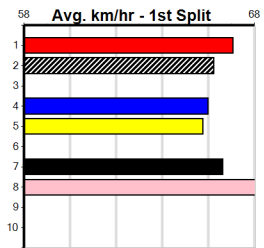

SPORTSBET GO THE BLUE DOG

Distance: 515m, Race Type: Grade 5, Total Prizemoney: $8,785
1st: $5,900, 2nd: $1,820, 3rd: $915, 4th: $150

ASTON LORD (1) was a tad unlucky here last week and he is drawn to lead throughout tonight. PIGWIDGEON (5) is a versatile chaser and she will appreciate the smaller line-up. MULTI MATT (4) is as honest as they come.

Watchdog Tips:

1

5

4

8

Bet:

Win 1

Main race results table with columns: Form Box, Wgt, Dist, Track, Date, Time, BDN, Margin, 1st/2nd (Time), PIR, Checked, Comment, W/R, Split 1, S/P, Grade. Includes entries for ASTON LORD, DEWANA SCOTCH, VACANT BOX, MULTI MATT, and PIGWIDGEON.

1

2

3

4

5

$1.90

$7.50

$9.00

$8.00

Box History table for ASTON LORD showing race results across 8 boxes.

Box History table for DEWANA SCOTCH showing race results across 8 boxes.

Box History table for MULTI MATT showing race results across 8 boxes.

Box History table for PIGWIDGEON showing race results across 8 boxes.