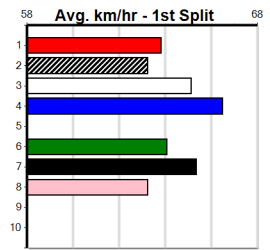

ALDERBROOK PLUMBING

Distance: 515m, Race Type: Grade 5, Total Prizemoney: $8,785
1st: $5,900, 2nd: $1,820, 3rd: $915, 4th: $150

PAW LOU LOU (1) was never headed in her top 29.39 win here last week and she is drawn to repeat the dose. CABAO LAPIS (3) caught the eye at The Meadows and he will be very strong in the run home. PAW KRAMER (7) is an improving type

Watchdog Tips: 1 3 7 6 Bet: Win 1

Race 1 details for PAW LOU LOU (NSW)[5]. Includes owner (B Wheeler), sire (NEED MY MONEYNOW), dam (FORTUNA BALE), and trainer (Samantha Grenfell). Box history table and prize details.

Race 2 details for WHITE OWL [5]. Includes owner (KRAMERICA (SYN), G Farrugia, W Gallagher), sire (FERNANDO BALE), dam (SUB ROSA), and trainer (Jeffrey Britton). Box history table and prize details.

Race 3 details for CABAO LAPIS [5]. Includes owner (DAILLY GREYHOUND FARMS (SYN), G Dailly, T Dailly), sire (BEAST UNLEASHED), dam (CABAO), and trainer (Thomas Dailly). Box history table and prize details.

Race 4 details for I'M HONEY [5]. Includes owner (Smith Racing (SYN), D Smith, J Smith), sire (FLYING RICCIARDO), dam (I'M POPPY), and trainer (Danielle Smith). Box history table and prize details.

Race 5 details for VACANT BOX. Includes owner, sire, dam, and trainer information.