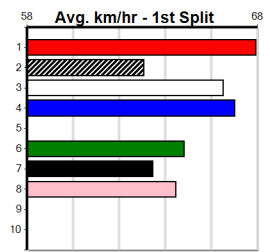

SANDOWN GREYHOUNDS FACEBOOK

Distance: 515m, Race Type: Grade 5, Total Prizemoney: $8,785
1st: $5,900, 2nd: $1,820, 3rd: $915, 4th: $150

VITAL STEP (4) has been brilliant in his past two here and he can assume control soon after box rise. RASHID (2) is a powerful type and he should get a nice run through in the early stages. PAW GRADY (7) will be charging at the business end.

Watchdog Tips: 4 2 7 8 Bet: Win 4

Race card for Bundy Paradise [5]. Includes dog details (BK Dog Feb-22), sire (SHIMA SHINE), dam (MEPUNGA MOLLY), owner (B Stephens), and winning distances. Features a 'Box History' table and a 'Prize Best Starts' table.

Race card for Rashid [5]. Includes dog details (BK Dog Oct-22), sire (ASTON RUPEE), dam (SLINKY INKY), owner (M Haines), and winning distances. Features a 'Box History' table and a 'Prize Best Starts' table.

Race card for Swift Vodka (NSW)[5]. Includes dog details (BK Bitch Oct-21), sire (FABREGAS), dam (NORMAN'S GIRL), owner (GLASWEGIAN ANGEL), and winning distances. Features a 'Box History' table and a 'Prize Best Starts' table.

Race card for Vital Step [5]. Includes dog details (BK Dog Oct-22), sire (FERNANDO BALE), dam (SUB ROSA), owner (KRAMERICA), and winning distances. Features a 'Box History' table and a 'Prize Best Starts' table.

Vacant box section. Includes '*** VACANT BOX ***', owner details, winning distances, and a 'Box History' table.