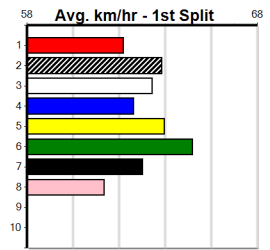

GREYHOUNDS ENTERTAINMENT

Distance: 595m, Race Type: Mixed 6/7, Total Prizemoney: $10,095
1st: $6,800, 2nd: $2,095, 3rd: $1,050, 4th: $150

VISTA ARGON (3) went to another level when scoring here last week in 34.28 and he will continue to improve. PAW EARNEST (5) was a dazzling 29.45 winner here two runs back and he is suited to this distance range. PAW BHODI (2) may be value

Watchdog Tips: 3 5 2 1 Bet: Win 3

Race card for REALITY IS [7] with details on dog, owner, sire, dam, winning distances, and box history. Includes a large red number '1' on the left margin.

Race card for PAW BODHI (NSW)[6] with details on dog, owner, sire, dam, winning distances, and box history. Includes a large red number '2' on the left margin.

Race card for VISTA ARGON [6] with details on dog, owner, sire, dam, winning distances, and box history. Includes a large red number '3' on the left margin.

Race card for GRACE BURGESS [6] with details on dog, owner, sire, dam, winning distances, and box history. Includes a large red number '4' on the left margin.

Race card for PAW EARNEST (NSW)[6] with details on dog, owner, sire, dam, winning distances, and box history. Includes a large red number '5' on the left margin.