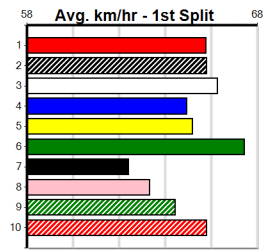

GRV VICBRED SERIES FINAL

Distance: 515m, Race Type: Grade 5 Final, Total Prizemoney: $18,150
1st: $12,000, 2nd: $4,000, 3rd: $2,000, 4th: $150

BAGMAN (1) was never headed in his top 29.36 heat win and he is drawn to lead throughout again. DEADLY AVENGER (3) has won three on the spin and he will pressure the red for a long way. PASS THE BUCK (6) is a star and just needs luck early on.

Watchdog Tips: 1 3 6 8 Bet: Win 1

Form Box Wgt Dist Track Date Time BON Margin 1st/2nd (Time) PIR Checked Comment W/R Split 1 S/P Grade

BAGMAN [3] Cracking heat winner, drawn to lead, yes $3.60
Owner(s): Ruby Syndicate (SYN), R Matthews, A Scott, M Lowe, E Scott, N Brown, D Gleeson, G Johnson
Trainer: Dawn Johnston (Toongabbie)

NICKI WHOOP [4] Capable but will push up the track, risky $16.00
Owner(s): TO THE MAX SYNDICATE (SYN), A Honan, A Clayton, T Honan, J Clayton
Trainer: Darren Beasley (Footscray West)

DEADLY AVENGER [5] Won three on the spin, can burn early, danger $4.80
Owner(s): R Oppenhuis
Trainer: George Borg (Maryborough)

DAINTREE DAZZLER [4] *** SCRATCHED *** $10.00
Owner(s): LUCKY ELEVEN (SYN), K Joske, G Joske
Trainer: Ben Joske (Yinnar South)

FORBES SUPREME (SA)[5] Likely to get crowded early on, prefer others $26.00
Owner(s): S Forbes
Trainer: Scott Forbes (Hopetoun Park)

Box History table for BAGMAN [3] with columns Bx, 1st, 2nd, 3rd, 4th, 5th, 6th, 7th, 8th and Prize Best Starts, Trk/Dts, APM.

Box History table for NICKI WHOOP [4] with columns Bx, 1st, 2nd, 3rd, 4th, 5th, 6th, 7th, 8th and Prize Best Starts, Trk/Dts, APM.

Box History table for DEADLY AVENGER [5] with columns Bx, 1st, 2nd, 3rd, 4th, 5th, 6th, 7th, 8th and Prize Best Starts, Trk/Dts, APM.

Box History table for DAINTEE DAZZLER [4] with columns Bx, 1st, 2nd, 3rd, 4th, 5th, 6th, 7th, 8th and Prize Best Starts, Trk/Dts, APM.

Box History table for FORBES SUPREME (SA)[5] with columns Bx, 1st, 2nd, 3rd, 4th, 5th, 6th, 7th, 8th and Prize Best Starts, Trk/Dts, APM.

1

2

3

4

5