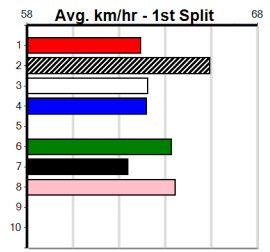

Distance: 515m, Race Type: Grade 5, Total Prizemoney: $8,785
1st: $5,900, 2nd: $1,820, 3rd: $915, 4th: $150

MISTER EASY (8) has a fair bit on these class wise and he should be off and gone through the bend. BOMB LUCA (1) is drawn to get the breaks and he will be strong in the run home. QUILIN BALE (4) is an improving type and may be value

Watchdog Tips: 8 1 4 2 Bet: Trifecta 8/1,2,4/1,2,4,6 ($10 - 111.11%)

DOG CARD 1: BOMB LUCA [5] Strong type, drawn to settle close, danger $3.60. Owner: DAILLY GREYHOUND FARMS (SYN), G Dailly, T Dailly. Trainer: Thomas Dailly (Anakie). Box History table.

DOG CARD 2: MINH TEDDY [5] Down on confidence but has talent, respect $8.00. Owner: A Johnston. Trainer: Dawn Johnston (Toongabbie). Box History table.

DOG CARD 3: SQUEAKY CARROLL (NSW)[5] First look here, may get crowded early, risky $16.00. Owner: GLASWEGIAN ANGEL (SYN), A Kenyon, R Kenyon, A Kenyon, R Kenyon. Trainer: Renee Kenyon (Lara). Box History table.

DOG CARD 4: QILIN BALE [5] Continues to improve, good muster, threat $7.50. Owner: B Wheeler. Trainer: Correy Grenfell (Anakie). Box History table.

DOG CARD 5: *** VACANT BOX *** Sire: Dam: Trainer: Box History