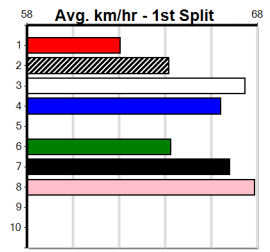

PHOTO MAN AT STUD

Distance: 595m, Race Type: Mixed 4/5, Total Prizemoney: $10,375
1st: $7,000, 2nd: $2,150, 3rd: $1,075, 4th: $150

DENISON FRISBY (2) has been brilliant in his past two and he should be suited to this distance range. PAW YASMIN (6) is a powerful type and she just needs some luck through the bend. FLED THE SCENE (7) has a good record here and can threaten

Watchdog Tips: 2 6 7 8 Bet: Box Quinella 2,6,7 ($10 for 333.33%)

Winnie's Wish [5] Needs to lead, may find this beyond her, tested $26.00
Owner(s): R Farquhar
Winning Distances: < 300m (0) 300 - 399m (0) 400 - 499m (2) 500 - 599m (2) 600 - 699m (0) > 700m (0)
Trainer: Raymond Farquhar (Delacombe)

Denison Frisby [5] Brilliant in his past two, trip suits, go close $3.60
Owner(s): BAG OF LOLLYS (SYN), L Cockerell, I Cockerell, M Dopfer
Winning Distances: < 300m (0) 300 - 399m (0) 400 - 499m (1) 500 - 599m (4) 600 - 699m (0) > 700m (0)
Trainer: Ian Cockerell (Buckley)

Dotty's Gift [4] More than capable but lacking confidence, risky $10.00
Owner(s): R Moore
Winning Distances: < 300m (0) 300 - 399m (0) 400 - 499m (1) 500 - 599m (7) 600 - 699m (6) > 700m (0)
Trainer: Robin Moore (Devon Meadows)

Raven Parrot [5] Down on confidence, can ping the lids, place $7.50
Owner(s): DAILY GREYHOUND FARMS (SYN), G Dailly, T Dailly
Winning Distances: < 300m (0) 300 - 399m (0) 400 - 499m (2) 500 - 599m (7) 600 - 699m (5) > 700m (0)
Trainer: Thomas Dailly (Anakie)

*** VACANT BOX ***
Owner(s):
Winning Distances: < 300m (0) 300 - 399m (0) 400 - 499m (0) 500 - 599m (0) 600 - 699m (0) > 700m (0)
Trainer:

1

2

3

4

5