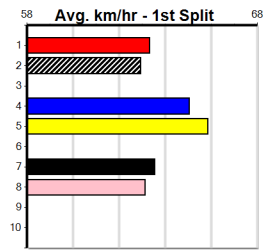

1

6:20PM

(VIC time)

Distance: 515m, Race Type: Grade 7, Total Prizemoney: $8,785
1st: $5,900, 2nd: $1,820, 3rd: $915, 4th: $150

PAW MANTRA (4) was a devastating 23.83 Bendigo winner last time and he appears to be a serious prospect. MEPUNGA INFRARED (1) was a dominant 30.27 Meadows winner and he is drawn to get the breaks. COME TO PARTY (5) is showing some promise

Watchdog Tips: 4 1 5 2 Bet: Win 4

MEPUNGA INFRARED [7] Dominant Meadows winner, gun draw, danger $2.80
BK Dog Nov-22 Sire: BELLA INFRARED Dam: MEPUNGA MOLLY
Trainer: Jeffrey Britton (Anakie)
Winning Distances: < 300m (0) 300 - 399m (0) 400 - 499m (0) 500 - 599m (1) 600 - 699m (0) > 700m (0)
Winning Weights: 32.9(1)
2nd (2) 32.7 525 MEP R2 17-Jul-24 30.77 29.78 2.75L COME ON MANGO (30.59) M/4222 . . . . 5.28 $2.80 MH
6th (8) 32.7 525 MEA R1 27-Jul-24 31.92 30.09 14.00 ROMANI (31.01) S/8787 . . . . 5.42 $8.00 MF
4th (2) 32.8 525 MEP R3 14-Aug-24 31.25 29.83 2.25L PAW PETROV (31.10) M/4334 . . . . 5.25 $3.90 MH
1st (2) 32.9 525 MEP R1 21-Aug-24 30.27 29.91 1.5L ZIPPING PFEIFFER (30.36) Q/2111 . . . . 5.24 $3.60 M
Last 3 wins NOT included above
Box History
Bx 1st 2nd 3rd 4th 5th 6th 7th 8th
1 . . . .
2 1 1 . . . . .
3 . . . .
4 . . . .
5 . . . .
6 . . . .
7 . . . .
8 . . . . . 1 . .
Prize Best $2565.00
Starts FSH . . . . .
Trk/Dts 4-1-1-0
APM 0-0-0-0 2447

LIBERTY KELTON [7] Solid record here to date, include in exotics $10.00
BK Bitch May-22 Sire: SHIMA SHINE Dam: ITA LOUISA
Trainer: Stephen Toner (Bunyip)
Winning Distances: < 300m (0) 300 - 399m (0) 400 - 499m (0) 500 - 599m (1) 600 - 699m (0) > 700m (0)
Winning Weights: 29.8(1)
2nd (4) 29.8 515 SAP R4 01-Jul-24 30.29 29.44 2.75L PAW KRAMER (30.09) M/4333 . . . . 5.26 $4.10 M
1st (1) 29.8 515 SAP R1 08-Jul-24 30.05 29.50 2.75L MYSTICAL MAVIS (30.23) Q/1111 . . . . 5.13 $2.10 M
4th (7) 30.0 515 SAP R5 15-Jul-24 31.03 29.45 11.00 JENNY BALE (30.32) M/7554 . . . . 5.48 $11.40 X67
5th (4) 30.0 515 SAN R2 18-Jul-24 30.18 29.29 8.00L TEONNA (29.65) M/4345 . . . . 5.33 $30.90 X67
8th (5) 30.1 515 SAN R1 25-Jul-24 30.67 29.23 13.00 FRANTIC (29.81) M/8788 . . . . 5.35 $57.70 X67
5th (3) 30.0 460 WGL R9 02-Aug-24 26.46 25.82 7.00L MYSTERY BROKER (25.99) M/886 . . . . 6.85 $27.90 X67
5th (2) 30.3 460 WGL R4 09-Aug-24 26.30 25.58 1.25L CHESTER CAMPBELL (26.22) M/664 . . . . 6.74 $24.30 X67
3rd (3) 29.9 515 SAN R1 22-Aug-24 29.98 29.31 8.00L FILL YOUR BOOTS (29.42) M/5443 . . . . 5.33 $4.80 7
Last 3 wins NOT included above
Box History
Bx 1st 2nd 3rd 4th 5th 6th 7th 8th
1 1 1 . . . . .
2 . . . . . 1 . . . .
3 . . . . . 1 1 . . . .
4 . . . . . 1 1 . . . .
5 . . . . . 1 1
6 . . . .
7 . . . . . 1 . . . .
8 . . . .
Prize Best $6575.00
Starts 29.98(3)-22/8/24
Trk/Dts 10-1-2-1
APM 8-1-2-1 4350

*** VACANT BOX ***
Sire: Dam:
Trainer:
Owner(s):
Winning Distances: < 300m (0) 300 - 399m (0) 400 - 499m (0) 500 - 599m (0) 600 - 699m (0) > 700m (0)
Winning Weights:
Box History