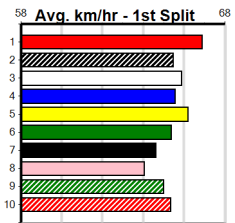

WANNON PARK BINGO WEDNESDAY'S

Distance: 390m, Race Type: Grade 5, Total Prizemoney: $2,925
1st: $1,950, 2nd: $600, 3rd: $300, 4th: $75

4

6:05PM

(VIC time)

Watchdog Tips: **0 0 0 0** Bet: **.**