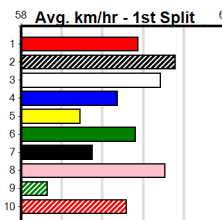

**Track Record:**

Distance	Time	Greyhound	Date Set
390m	21.616	AUSSIE INFRARED	14-Feb-17
450m	24.663	DUTCH RIOT	28-Dec-23
650m	36.816	WEBLEC HAZE	09-Jan-21

Download Now

Mobile Form Guide

**Warrnambool**

**TRACK INFO**  
 Track Circumference: 421m  
 Inside Top Turn: 180m  
 Track Width: 67m  
 Inside Home Turn: 35m

# MACEY'S BISTRO

Distance: 390m, Race Type: Grade 7, Total Prizemoney: \$2,925  
1st: \$1,950, 2nd: \$600, 3rd: \$300, 4th: \$75