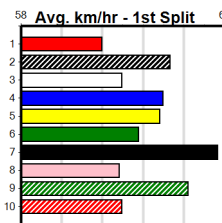

PATTY WANTS PATS

Distance: 390m, Race Type: Grade 5, Total Prizemoney: $2,925

1st: $1,950, 2nd: $600, 3rd: $300, 4th: $75

Watchdog Tips: 0 0 0 0 Bet: .