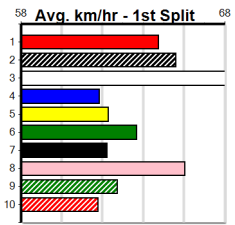

SPORTSBET SAME RACE MULTI

Distance: 390m, Race Type: Mixed 6/7, Total Prizemoney: $2,925
1st: $1,950, 2nd: $600, 3rd: $300, 4th: $75

2

5:27PM
(VIC time)

Watchdog Tips: **0 0 0 0** Bet: **0**