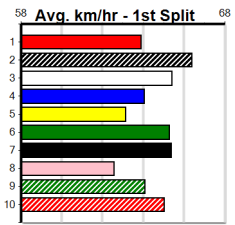

# BROAD TREE CARE

Distance: 450m, Race Type: Grade 5, Total Prizemoney: \$2,925  
1st: \$1,950, 2nd: \$600, 3rd: \$300, 4th: \$75