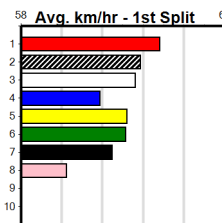

GRV DISTANCE RACING (0-4 WINS)

Distance: 650m, Race Type: Restricted Win, Total Prizemoney: $3,940

1st: $2,640, 2nd: $815, 3rd: $410, 4th: $75

5

6:30PM

(VIC time)

Watchdog Tips:

0 0 0 0

Bet: