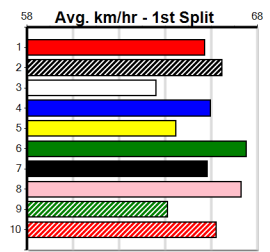

Distance: 450m, Race Type: Mixed 4/5, Total Prizemoney: $3,360
1st: $2,250, 2nd: $690, 3rd: $345, 4th: $75

Watchdog Tips:

Bet:

Table with columns: Form Box, Wgt, Dist, Track, Date, Time, BON, Margin, 1st/2nd (Time), PIR, Checked, Comment, WR, Split 1, S/P, Grade

DIMORA CRUZ (SA)[5]
BK Dog Feb-20
Sire: ASTON DEE BEE Dam: DIMORA FLASH
Owner(s): K Bouchier
Trainer: Raymond Brewer (Camperdown)
Winning Distances: < 300m (0) 300 - 399m (0) 400 - 499m (9) 500 - 599m (3) 600 - 699m (0) > 700m (0)
Winning Weights: 31.4(1) 31.6(2) 31.8(3) 32.0(2) 32.1(2) 32.2(1) 32.4(1)
Race results table with columns: Rank, Dog, Wgt, Dist, Track, Date, Time, BON, Margin, 1st/2nd (Time), PIR, Checked, Comment, WR, Split 1, S/P, Grade

Box History table for DIMORA CRUZ (SA)[5]
Table with columns: Bx, 1st, 2nd, 3rd, 4th, 5th, 6th, 7th, 8th
Prize Best Starts: $42610.00, 25.30(2)-22/12/22
Trk/Dts: 74-12-10-12, 13-3-0-1
APM: 7624

TORNADO TAHLIA [4]
F Bitch Nov-21
Sire: HARD STYLE RICO Dam: JOSEPHINE
Owner(s): MILLIONAIRES (SYN), J Farrugia, A Farrugia
Trainer: Keith Lloyd (Anakie)
Winning Distances: < 300m (0) 300 - 399m (4) 400 - 499m (6) 500 - 599m (0) 600 - 699m (0) > 700m (0)
Winning Weights: 26.6(1) 26.8(2) 26.9(1) 27.0(1) 27.1(1) 27.3(1) 27.4(1) 27.5(1) 28.2(1)
Race results table with columns: Rank, Dog, Wgt, Dist, Track, Date, Time, BON, Margin, 1st/2nd (Time), PIR, Checked, Comment, WR, Split 1, S/P, Grade

Box History table for TORNADO TAHLIA [4]
Table with columns: Bx, 1st, 2nd, 3rd, 4th, 5th, 6th, 7th, 8th
Prize Best Starts: $23360.00, 25.28(5)-15/8/24
Trk/Dts: 39-10-6-3, 9-2-4-1
APM: 14004

BARRY BALE (NSW)[5]
RF Dog Dec-21
Sire: FERAL FRANKY Dam: ZELZER ALLEN
Owner(s): B Wheeler
Trainer: Robert Camilleri (Lara)
Winning Distances: < 300m (0) 300 - 399m (0) 400 - 499m (4) 500 - 599m (3) 600 - 699m (0) > 700m (0)
Winning Weights: 33.0(1) 33.3(1) 33.5(1) 33.8(1) 33.9(1) 34.0(1) 34.9(1)
Race results table with columns: Rank, Dog, Wgt, Dist, Track, Date, Time, BON, Margin, 1st/2nd (Time), PIR, Checked, Comment, WR, Split 1, S/P, Grade

Box History table for BARRY BALE (NSW)[5]
Table with columns: Bx, 1st, 2nd, 3rd, 4th, 5th, 6th, 7th, 8th
Prize Best Starts: $24140.00, 25.52(2)-27/6/24
Trk/Dts: 26-7-3-5, 2-0-0-1
APM: 13127

MYALL JACK [5]
BKW Dog Jan-22
Sire: BEAST UNLEASHED Dam: SPOT ON CINTA
Owner(s): Yacaaba (SYN), J Risk, R Gilmore, S Risk
Trainer: Tracie Price (Compton)
Winning Distances: < 300m (0) 300 - 399m (10) 400 - 499m (2) 500 - 599m (0) 600 - 699m (0) > 700m (0)
Winning Weights: 31.8(2) 32.1(3) 32.3(1) 32.9(1) 33.0(2) 33.2(1) 33.3(2)
Race results table with columns: Rank, Dog, Wgt, Dist, Track, Date, Time, BON, Margin, 1st/2nd (Time), PIR, Checked, Comment, WR, Split 1, S/P, Grade

Box History table for MYALL JACK [5]
Table with columns: Bx, 1st, 2nd, 3rd, 4th, 5th, 6th, 7th, 8th
Prize Best Starts: $20725.00, FSTD
Trk/Dts: 31-12-4-3, 0-0-0-0
APM: 8160