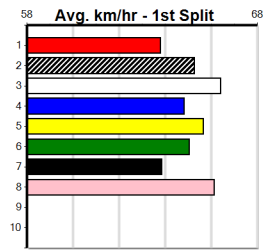

CASSIGN DESIGN

Distance: 390m, Race Type: Free For All, Total Prizemoney: $3,360
1st: $2,250, 2nd: $690, 3rd: $345, 4th: $75

Watchdog Tips:

Bet:

Table with columns: Form Box, Wgt, Dist, Track, Date, Time, BON, Margin, 1st/2nd (Time), PIR, Checked, Comment, WR, Split 1, S/P, Grade

Section 1: BELAIR BRAE [4]
BD Bitch Jan-22 Sire: KINLOCH BRAE Dam: JUST LOVIN' IT
Owner(s): P Byrne
Trainer: Trevor Steel (Nullawarre)
Winning Distances: < 300m (0) 300 - 399m (3) 400 - 499m (1) 500 - 599m (0) 600 - 699m (0) > 700m (0)
Winning Weights: 27.3(1) 27.5(1) 27.6(1) 28.3(1)
Race results table with columns: Rank, Wgt, Dist, WBL, R, Date, Time, BON, Margin, 1st/2nd (Time), PIR, Checked, Comment, WR, Split 1, S/P, Grade

Box History and Prize Best Starts for BELAIR BRAE [4]
Box History table with columns: Bx, 1st, 2nd, 3rd, 4th, 5th, 6th, 7th, 8th
Prize Best Starts: $9580.00, 22.35(1)-13/11/23, 36-4-6-5, 10-3-0-0, 4315

Section 2: DONITA BALE (NSW)[4]
BEBD Bitch Dec-21 Sire: FERAL FRANKY Dam: ZELZER ALLEN
Owner(s): B Wheeler
Trainer: Robert Camilleri (Lara)
Winning Distances: < 300m (0) 300 - 399m (4) 400 - 499m (4) 500 - 599m (0) 600 - 699m (0) > 700m (0)
Winning Weights: 26.4(1) 27.1(2) 27.2(1) 27.3(3) 27.5(1)
Race results table with columns: Rank, Wgt, Dist, HOR, R, Date, Time, BON, Margin, 1st/2nd (Time), PIR, Checked, Comment, WR, Split 1, S/P, Grade

Box History and Prize Best Starts for DONITA BALE (NSW)[4]
Box History table with columns: Bx, 1st, 2nd, 3rd, 4th, 5th, 6th, 7th, 8th
Prize Best Starts: $19485.63, 22.11(6)-25/7/24, 29-8-4-5, 7-2-1-1, 11360

Section 3: SAVANNAH RIOT [3]
BK Bitch Jul-20 Sire: FERNANDO BALE Dam: BLUE SKY RIOT
Owner(s): S Camden-bermingham
Trainer: Colin Bermingham (Mount Mercer)
Winning Distances: < 300m (0) 300 - 399m (3) 400 - 499m (10) 500 - 599m (4) 600 - 699m (0) > 700m (0)
Winning Weights: 25.2(1) 25.4(1) 25.5(2) 25.7(1) 25.8(1) 26.0(3) 26.2(1) 26.3(1) 26.4(1) 26.6(4) 26.7(1)
Race results table with columns: Rank, Wgt, Dist, SHP, WBL, BAL, MEA, WBL, SAN, HOR, R, Date, Time, BON, Margin, 1st/2nd (Time), PIR, Checked, Comment, WR, Split 1, S/P, Grade

Box History and Prize Best Starts for SAVANNAH RIOT [3]
Box History table with columns: Bx, 1st, 2nd, 3rd, 4th, 5th, 6th, 7th, 8th
Prize Best Starts: $48550.00, 21.91(8)-16/5/24, 54-17-5-6, 8-2-2-0, 13114

Section 4: TALCOTT BALE (NSW)[4]
BK Dog May-22 Sire: ALLEN DEED Dam: WANNA ALLEN
Owner(s): B Wheeler
Trainer: Rebecca Gibbons (Avalon)
Winning Distances: < 300m (0) 300 - 399m (2) 400 - 499m (4) 500 - 599m (0) 600 - 699m (0) > 700m (0)
Winning Weights: 31.4(1) 31.5(1) 32.0(3) 32.5(1)
Race results table with columns: Rank, Wgt, Dist, BAL, R, Date, Time, BON, Margin, 1st/2nd (Time), PIR, Checked, Comment, WR, Split 1, S/P, Grade

Box History and Prize Best Starts for TALCOTT BALE (NSW)[4]
Box History table with columns: Bx, 1st, 2nd, 3rd, 4th, 5th, 6th, 7th, 8th
Prize Best Starts: $14895.00, 21.93(4)-13/6/24, 19-6-3-4, 4-1-0-1, 9846