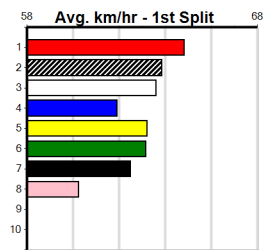

GRV DISTANCE RACING (0-4 WINS)

Distance: 650m, Race Type: Restricted Win, Total Prizemoney: $3,940
1st: $2,640, 2nd: $815, 3rd: $410, 4th: $75

Watchdog Tips:

Bet:

Table with columns: Form Box, Wgt, Dist, Track, Date, Time, BON, Margin, 1st/2nd (Time), PIR, Checked, Comment, W/R, Split 1, S/P, Grade

BELLA SUPREME [5]
F Bitch Jun-21
Owner(s): R Gavin
Sire: ASTON DEE BEE Dam: LADY PANDORA
Trainer: Kevin Gavin (Killarney)
Winning Distances: < 300m (0) 300 - 399m (0) 400 - 499m (4) 500 - 599m (0) 600 - 699m (0) > 700m (0)
Winning Weights: 25.8(1) 26.5(1) 26.6(1) 26.8(1)
Last 3 wins NOT included above

JACKPOT JEWEL [5]
BK Bitch Dec-21
Owner(s): N Beltran
Sire: FERNANDO BALE Dam: ELUSIVE JEWEL
Trainer: Shaun Boag (Smythes Creek)
Winning Distances: < 300m (0) 300 - 399m (0) 400 - 499m (1) 500 - 599m (2) 600 - 699m (1) > 700m (0)
Winning Weights: 27.3(1) 27.5(1) 27.7(1) 28.0(1)
Last 3 wins NOT included above

BLUE FLAME [7]
BE Bitch Mar-22
Owner(s): N Dewhurst
Sire: SENNACHIE Dam: LIGHT VIEW
Trainer: Cameron Morris-flynn (Mitchell P)
Winning Distances: < 300m (0) 300 - 399m (0) 400 - 499m (0) 500 - 599m (1) 600 - 699m (0) > 700m (0)
Winning Weights: 28.0(1)
Last 3 wins NOT included above

PSYCHO BUDDY [7]
BD Dog Jul-22
Owner(s): C Capuano
Sire: SH AVATAR Dam: FAIRYTALE WISH
Trainer: Nicole Cachia (Anakie)
Winning Distances: < 300m (0) 300 - 399m (0) 400 - 499m (1) 500 - 599m (0) 600 - 699m (0) > 700m (0)
Winning Weights: 31.7(1)
Last 3 wins NOT included above

EUREKA ROBBIE [5]
RF Dog Jan-22
Owner(s): J Rea
Sire: ALLEN DEED Dam: FLO LAVA
Trainer: Craig Treherne (Lara)
Winning Distances: < 300m (0) 300 - 399m (0) 400 - 499m (0) 500 - 599m (3) 600 - 699m (0) > 700m (0)
Winning Weights: 32.1(1) 32.7(1) 32.8(1)
Last 3 wins NOT included above

1

2

3

4

5

Box History table for BELLA SUPREME [5]

Box History table for JACKPOT JEWEL [5]

Box History table for BLUE FLAME [7]

Box History table for PSYCHO BUDDY [7]

Box History table for EUREKA ROBBIE [5]