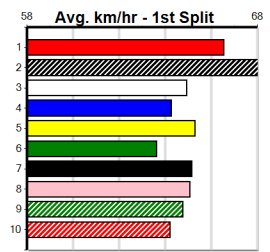

WOOD MOTORCYCLE & MOWER

Distance: 390m, Race Type: Grade 5, Total Prizemoney: \$2,925
1st: \$1,950, 2nd: \$600, 3rd: \$300, 4th: \$75

Watchdog Tips:

Bet:

Table with columns: Form Box, Wgt, Dist, Track, Date, Time, BON, Margin, 1st/2nd (Time), PIR, Checked, Comment, W/R, Split 1, S/P, Grade