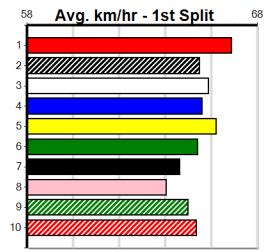

Distance: 390m, Race Type: Grade 5, Total Prizemoney: $2,925
1st: $1,950, 2nd: $600, 3rd: $300, 4th: $75

Watchdog Tips:

Bet:

Form Box Wgt Dist Track Date Time BON Margin 1st/2nd (Time) PIR Checked Comment W/R Split 1 S/P Grade

MATTY BOY [5] BK Dog Aug-21 Sire: SHIMA SHINE Dam: MEPUNGA MIDGET Trainer: Ashley Mcdowall (Nullawarre)
Owner(s): A Rippon
Winning Distances: < 300m (0) 300 - 399m (1) 400 - 499m (5) 500 - 599m (0) 600 - 699m (0) > 700m (0)
Winning Weights: 31.1(1) 31.4(1) 31.6(2) 31.7(1) 32.0(1)
Box History table with columns Bx, 1st, 2nd, 3rd, 4th, 5th, 6th, 7th, 8th. Prize Best Starts Trk/Dts APM.

TOMMY'S HITMAN [5] BD Dog Dec-21 Sire: TOMMY SHELBY Dam: MY LUCKY MIA Trainer: William Hartigan (Horsham)
Owner(s): M Pease
Winning Distances: < 300m (0) 300 - 399m (5) 400 - 499m (1) 500 - 599m (0) 600 - 699m (0) > 700m (0)
Winning Weights: 31.5(1) 31.7(1) 31.9(2) 32.1(1) 32.2(1)
Box History table with columns Bx, 1st, 2nd, 3rd, 4th, 5th, 6th, 7th, 8th. Prize Best Starts Trk/Dts APM.

MYOLA THUNDER [5] BK Dog Nov-21 Sire: AUSSIE INFRARED Dam: POCKET QUEEN Trainer: Annette Kampman (Purdeet)
Owner(s): A Kampman
Winning Distances: < 300m (0) 300 - 399m (6) 400 - 499m (2) 500 - 599m (0) 600 - 699m (0) > 700m (0)
Winning Weights: 31.1(1) 31.5(1) 31.7(1) 32.0(1) 32.2(1) 32.3(2) 32.5(1)
Box History table with columns Bx, 1st, 2nd, 3rd, 4th, 5th, 6th, 7th, 8th. Prize Best Starts Trk/Dts APM.

COUNTY KILDARE [5] BK Dog Aug-22 Sire: FLYING RICCIARDO Dam: MISS MORRISSET Trainer: David Geall (Lara)
Owner(s): R Geall
Winning Distances: < 300m (0) 300 - 399m (2) 400 - 499m (1) 500 - 599m (0) 600 - 699m (0) > 700m (0)
Winning Weights: 32.9(1) 33.2(1) 33.5(1)
Box History table with columns Bx, 1st, 2nd, 3rd, 4th, 5th, 6th, 7th, 8th. Prize Best Starts Trk/Dts APM.

PAW USAMI (NSW)[5] RF Bitch Jul-22 Sire: DYNA TRON Dam: HADEEL BALE Trainer: Robert Camilleri (Lara)
Owner(s): B Wheeler
Winning Distances: < 300m (0) 300 - 399m (2) 400 - 499m (1) 500 - 599m (0) 600 - 699m (0) > 700m (0)
Winning Weights: 26.9(1) 27.3(1) 27.5(1)
Box History table with columns Bx, 1st, 2nd, 3rd, 4th, 5th, 6th, 7th, 8th. Prize Best Starts Trk/Dts APM.

1

2

3

4

5