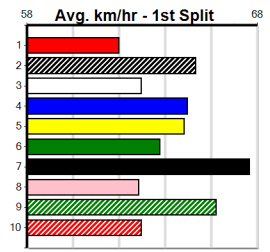

PATTY WANTS PATS

Distance: 390m, Race Type: Grade 5, Total Prizemoney: $2,925
1st: $1,950, 2nd: $600, 3rd: $300, 4th: $75

Watchdog Tips:

Bet:

Form Box Wgt Dist Track Date Time BON Margin 1st/2nd (Time) PIR Checked Comment W/R Split 1 S/P Grade

INDY DELTA [5] BE Bitch Apr-21 Sire: SHIMA SHINE Dam: AEROPLANE INDY Trainer: Rachel Baulch (Mortlake)
Winning Distances: < 300m (0) 300 - 399m (4) 400 - 499m (1) 500 - 599m (0) 600 - 699m (0) > 700m (0)
Winning Weights: 28.8(3) 29.3(1) 29.4(1)
8th (1) 29.5 450 WBL R5 11-Jul-24 26.62 25.45 17.00 MAGNUM RIOT (25.45) M/778 . . . 7.00 $82.40 RWH
1st (2) 29.4 390 WBL R12 15-Jul-24 22.91 22.62 4.25L SAINT JADE (23.20) M/31 . . . 8.95 $26.0 5
4th (3) 29.3 390 WBL R11 22-Jul-24 22.79 22.22 3.00L SLINGSHOT BRUNO (22.59) M/75 . . . 9.17 $11.70 5
2nd (2) 29.0 390 WBL R12 25-Jul-24 22.65 22.11 1.5L MATTY BOY (22.56) M/74 . . . 9.22 $21.50 5
5th (5) 29.0 390 WBL R9 29-Jul-24 22.97 22.35 9.00L MYOLA THUNDER (22.35) S/67 . . . 9.06 $7.60 5
5th (7) 29.4 650 WBL R8 08-Aug-24 38.28 37.50 12.00 RAYA STAR (37.50) M/444 . . . 17.70 $51.40 S
8th (6) 29.2 410 HOR R9 13-Aug-24 23.78 23.10 8.50L LIGHTNING JEDDA (23.21) S/88 . . . 11.14 $48.90 X45
4th (2) 29.3 485 HOR R5 19-Aug-24 27.69 27.33 4.25L GRAY ELLIOT (27.40) M/354 . . . 6.78 $46.40 5
Last 3 wins NOT included above
1st (3) 28.8 390 BAL R5 30-Oct-23 22.64 22.27 0.75L OUR LAST HOPE (22.69) M/22 . . SW . 8.63 $2.40 T3-7
1st (3) 28.8 390 WBL R10 08-Jan-24 22.57 22.28 4.75L FAR AWAY TEARS (22.89) M/32 . . . 8.83 $5.10 6G
1st (4) 29.3 390 WBL R8 22-Apr-24 22.39 22.06 0.50L LEKTRA FRED (22.42) M/32 . . . 8.77 $30.70 SH

Box History table for Indy Delta and Prize Best Starts table.

ERUDITE BALE (NSW)[5] BK Bitch Feb-22 Sire: BARCIA BALE Dam: IYLEE BALE Trainer: Robert Camilleri (Lara)
Winning Distances: < 300m (0) 300 - 399m (2) 400 - 499m (5) 500 - 599m (0) 600 - 699m (0) > 700m (0)
Winning Weights: 27.8(2) 28.0(1) 28.1(1) 28.2(1) 28.7(1) 28.8(1)
3rd (2) 28.3 390 BAL R11 22-May-24 22.43 21.85 3.25L SHARE MY ORBIT (22.20) M/43 . . . 8.61 $7.70 X45
5th (8) 27.8 390 BAL R11 31-May-24 22.72 21.79 12.00 ASTON WESTERN (21.94) S/55 . . . 8.80 $3.00 X45
6th (1) 27.8 395 TRA R9 07-Jun-24 22.85 22.20 8.50L GRETSEL'S GIRL (22.27) M/778 . . . 3.90 $9.10 X45
4th (3) 27.9 450 WBL R5 20-Jun-24 25.88 25.18 9.50L MEPUNGA TULLY (25.24) M/344 . . . 6.66 $13.80 5
1st (2) 27.8 435 SLE R4 26-Jun-24 24.46 24.20 1.00L WINKING WILLIE (24.52) M/111 . . . 5.24 $76.20 5
6th (1) 27.6 510 SLE R8 03-Jul-24 29.30 28.97 4.75L HIGH EMOTION (28.97) Q/113 . . . 9.00 $3.40 X45
8th (8) 27.9 450 SHP R5 08-Jul-24 26.45 24.98 12.00 ZADIE (25.67) M/458 . . . 6.68 $2.50 5
8th (3) 28.4 400 WGL R10 20-Aug-24 23.24 22.29 6.50L DAINTREE DAMAGE (22.80) M/88 . . . 8.64 $10.60 5
Last 3 wins NOT included above
1= (6) 28.1 390 WBL R9 22-Apr-24 22.06 22.06 2.00L ERUDITE BALE/WESTERN'S Q/32 . . . 8.70 $2.50 SH
1st (7) 27.8 390 WBL R4 01-May-24 22.15 21.87 1.25L WESTERN'S BEAR (22.23) M/22 . . SW . 8.66 $6.50 SF
1st (4) 28.0 400 HOR R5 14-May-24 23.25 23.14 5.00L SIDE OF ICE (23.60) M/11 . . . 10.37 $4.60 5

Box History table for Erudite Bale and Prize Best Starts table.