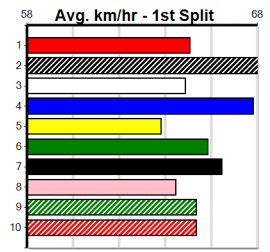

SPORTSBET SET A DEPOSIT LIMIT

Distance: 390m, Race Type: Mixed 4/5, Total Prizemoney: $3,360
1st: $2,250, 2nd: $690, 3rd: $345, 4th: $75

Watchdog Tips:

Bet:

Table with columns: Form Box, Wgt, Dist, Track, Date, Time, BON, Margin, 1st/2nd (Time), PIR, Checked, Comment, WR, Split 1, S/P, Grade

Race 1: MORAINE NADIA [4]. Includes owner (MORAINE (SYN), G Judd, S Judd), sire (HOOKED ON SCOTCH), dam (RADIO SILENT), and a detailed box history table.

Race 2: WILDER (NSW)[5]. Includes owner (T Price), sire (NEED MY MONEYNOW), dam (WILD MARILYN), and a detailed box history table.

Race 3: IDRON BALE [5] BIKS. Includes owner (FISHOUNDS (SYN), D Fisher, S Fisher), sire (FERNANDO BALE), dam (IDRIA BALE), and a detailed box history table.

Race 4: POSIE YOU PEST [4]. Includes owner (M Wright), sire (ALLEN DEED), dam (RIXY YA PEST), and a detailed box history table.

Race 5: SET TO JET [5]. Includes owner (B Robertson-leech), sire (ASTON DEE BEE), dam (OAKLEIGH ROSE), and a detailed box history table.