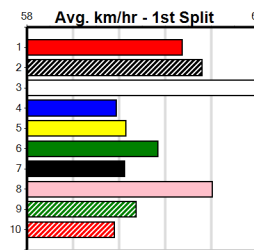

SPORTSBET SAME RACE MULTI

2

5:27PM

(VIC time)

Distance: 390m, Race Type: Mixed 6/7, Total Prizemoney: $2,925
1st: $1,950, 2nd: $600, 3rd: $300, 4th: $75

Watchdog Tips: ☐ ☐ ☐ ☐ ☐

Bet: ☐

Form Box	Wgt	Dist	Track	Date	Time	BON	Margin	1st/2nd (Time)	PIR	Checked	Comment	WR	Split 1	S/P	Grade

1

MORAINÉ MILEY [6]

BK Bitch Feb-22 Sire: BEAST UNLEASHED Dam: ASTON RIKU
Owner(s): MORAINÉ (SYN), G Judd, S Judd Trainer: Briana Robertson -leech (Smeato)
Winning Distances: < 300m (0) 300 - 399m (1) 400 - 499m (1) 500 - 599m (0) 600 - 699m (0) > 700m (0)
Winning Weights: 27.6(1) 27.7(1)

5th (4)	28.2	390	SHP	R3	30-May-24	23.04	22.15	4.50L SCOTT SHENANIGAN (22.74)	M/45	.	.	.	8.90	$16.20	7
2nd (8)	27.7	390	WBL	R3	24-Jun-24	22.59	22.13	0.25L HARTLAND DUKE (22.58)	M/11	.	.	.	8.70	$1.90	7
3rd (7)	27.8	390	SHP	R10	29-Jun-24	22.98	22.71	3.75L CRUSOE MAGIC (22.71)	M/11	.	.	.	8.61	$3.90	T3-7
2nd (3)	27.5	390	BAL	R9	07-Jul-24	22.29	22.17	1.25L LEAVE ME IN (22.22)	Q/11	.	.	.	8.48	$3.00	T3-7
7th (3)	27.2	425	BEN	R3	19-Jul-24	25.02	23.78	12.00 TIMMA TURTLE TWO (24.21)	Q/345	.	.	.	6.69	$10.30	7
3rd (5)	27.0	390	WBL	R3	05-Aug-24	22.98	22.42	4.00L FINNIS BALE (22.71)	Q/55	.	.	.	9.05	$2.00	7
2nd (6)	27.5	390	SHP	R2	10-Aug-24	22.45	22.14	2.00L ZAMBADA ICON (22.33)	Q/11	.	.	.	8.42	$4.50	7
1st (6)	27.7	410	HOR	R4	17-Aug-24	23.73	23.09	1.00L CONNOR'S FLYER (23.79)	M/11	.	.	.	10.33	$5.20	7

Last 3 wins NOT included above

1st (1)	27.6	390	WBL	R2	27-Nov-23	22.34	22.34	2.75L SWEET SECRET (22.52)	Q/11	.	SW	.	8.55	$4.30	M

Box History

Bx	1st	2nd	3rd	4th	5th	6th	7th	8th
1	1				1			
2			1		1	1		1
3		1			1			2
4					1			
5				3				
6	1	1	1					
7			1	1			2	
8		2	1	1		1		

Prize Best	$5660.00
Starts	22.34(1)-27/11/23
Trk/Dts	27-2-4-7
APM	8-1-1-2
	3475

2

MISS PATSY [7]

BK Bitch Jul-22 Sire: FERAL FRANKY Dam: MISS ROXY
Owner(s): D Klemke Trainer: Dallan Klemke (Lara)
Winning Distances: < 300m (0) 300 - 399m (0) 400 - 499m (1) 500 - 599m (0) 600 - 699m (0) > 700m (0)
Winning Weights: 31.4(1)

1st (7)	31.4	400	GEL	R1	14-Jun-24	22.76	22.54	2.25L DRAGONELLE (22.90)	M/21	.	.	.	8.46	$1.70	M
5th (8)	31.3	400	GEL	R3	21-Jun-24	23.18	22.41	6.00L SCOTLAND YARD (22.77)	S/54	.	.	.	8.61	$10.10	X67
8th (8)	31.4	450	BAL	R5	26-Jun-24	26.39	25.03	11.00 FABIO GIBLET (25.65)	M/558	.	.	.	6.79	$10.20	X67
7th (3)	31.6	460	GEL	R5	09-Jul-24	26.62	26.13	2.75L TINKER KIM (26.44)	M/332	.	.	.	6.80	$3.40	X67
2nd (2)	31.4	400	GEL	R2	30-Jul-24	22.82	22.64	2.75L PAW VINCE (22.64)	M/22	.	.	.	8.50	$3.30	7
2nd (3)	31.5	400	GEL	R10	06-Aug-24	22.77	22.31	2.00L ENTERTAINMENT (22.64)	M/22	.	.	.	8.52	$2.40	7
2nd (3)	31.4	390	WBL	R9	15-Aug-24	22.70	21.75	3.75L ZIPPING POITIER (22.44)	M/53	.	.	.	8.73	$8.10	X67
4th (2)	31.5	450	WBL	R5	22-Aug-24	25.77	24.98	6.00L PAW OSWALD (25.35)	M/444	.	.	.	6.76	$12.70	X67

Last 3 wins NOT included above

Box History

Bx	1st	2nd	3rd	4th	5th	6th	7th	8th
1								
2		1		1				
3		3						1
4								
5								
6								
7	1							
8					1			1

Prize Best	$3515.00
Starts	22.70(3)-15/8/24
Trk/Dts	9-1-4-0
APM	1-0-1-0
	2531