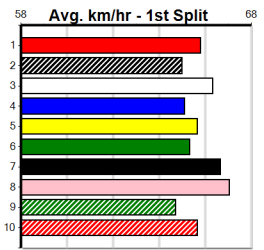

MATKO HIRE

Distance: 390m, Race Type: Grade 5, Total Prizemoney: $2,925
1st: $1,950, 2nd: $600, 3rd: $300, 4th: $75

Watchdog Tips:

Bet:

Table with columns: Form Box, Wgt, Dist, Track, Date, Time, BON, Margin, 1st/2nd (Time), PIR, Checked, Comment, WR, Split 1, S/P, Grade

MOOBALL (NSW)[5]
BK Bitch Mar-22
Sire: BARCIA BALE Dam: MY LITTLE MATE
Trainer: Tracie Price (Compton)
Winning Distances: < 300m (0) 300 - 399m (2) 400 - 499m (2) 500 - 599m (0) 600 - 699m (0) > 700m (0)
Winning Weights: 31.2(1) 31.5(1) 31.6(1) 32.0(1)
Race results table with columns: Rank, Box, Wgt, Dist, Track, R#, Date, Time, Margin, Sire, Dam, PIR, Checked, Comment, WR, Split 1, S/P, Grade

Box History
Bx 1st 2nd 3rd 4th 5th 6th 7th 8th
Prize Best Starts Trk/Dts APM

ELANGA [5]
BK Dog Mar-21
Sire: ASTON DEE BEE Dam: JOKARE
Trainer: Briana Robertson-leech (Smeato)
Winning Distances: < 300m (0) 300 - 399m (3) 400 - 499m (7) 500 - 599m (0) 600 - 699m (0) > 700m (0)
Winning Weights: 29.8(1) 30.1(2) 30.3(2) 30.4(1) 30.5(2) 30.9(1) 31.0(1)
Race results table with columns: Rank, Box, Wgt, Dist, Track, R#, Date, Time, Margin, Sire, Dam, PIR, Checked, Comment, WR, Split 1, S/P, Grade

Box History
Bx 1st 2nd 3rd 4th 5th 6th 7th 8th
Prize Best Starts Trk/Dts APM

MR. BLUE (NSW)[5]
BEBD Dog Dec-19
Sire: FERNANDO BALE Dam: AISLE TIFI
Trainer: Marcus Lloyd (Anakie)
Winning Distances: < 300m (0) 300 - 399m (8) 400 - 499m (9) 500 - 599m (0) 600 - 699m (0) > 700m (0)
Winning Weights: 27.4(1) 27.5(1) 27.8(1) 28.0(1) 28.1(2) 28.2(1) 28.3(3) 28.4(1) 28.6(1) 28.7(1) 28.8(1) 29.0(2) 29.1(1)
Race results table with columns: Rank, Box, Wgt, Dist, Track, R#, Date, Time, Margin, Sire, Dam, PIR, Checked, Comment, WR, Split 1, S/P, Grade

Box History
Bx 1st 2nd 3rd 4th 5th 6th 7th 8th
Prize Best Starts Trk/Dts APM

PAW WALDO (NSW)[5]
RF Dog Jul-22
Sire: DYNA TRON Dam: HADEEL BALE
Trainer: Robert Camilleri (Lara)
Winning Distances: < 300m (0) 300 - 399m (4) 400 - 499m (0) 500 - 599m (0) 600 - 699m (0) > 700m (0)
Winning Weights: 34.1(1) 34.3(1) 34.5(1) 34.6(1)
Race results table with columns: Rank, Box, Wgt, Dist, Track, R#, Date, Time, Margin, Sire, Dam, PIR, Checked, Comment, WR, Split 1, S/P, Grade

Box History
Bx 1st 2nd 3rd 4th 5th 6th 7th 8th
Prize Best Starts Trk/Dts APM

MYALL RAY [5]
BK Dog Jan-22
Sire: BEAST UNLEASHED Dam: SPOT ON CINTA
Trainer: Tracie Price (Compton)
Winning Distances: < 300m (0) 300 - 399m (6) 400 - 499m (4) 500 - 599m (0) 600 - 699m (0) > 700m (0)
Winning Weights: 30.1(1) 30.3(1) 30.4(1) 30.5(2) 30.6(2) 30.8(2) 31.0(1)
Race results table with columns: Rank, Box, Wgt, Dist, Track, R#, Date, Time, Margin, Sire, Dam, PIR, Checked, Comment, WR, Split 1, S/P, Grade

Box History
Bx 1st 2nd 3rd 4th 5th 6th 7th 8th
Prize Best Starts Trk/Dts APM