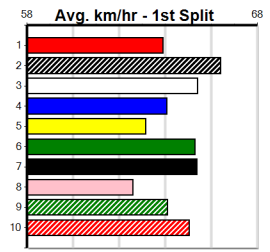

BROAD TREE CARE

Distance: 450m, Race Type: Grade 5, Total Prizemoney: $2,925
1st: $1,950, 2nd: $600, 3rd: $300, 4th: $75

Watchdog Tips:

Bet:

Form Box Wgt Dist Track Date Time BON Margin 1st/2nd (Time) PIR Checked Comment WR Split 1 S/P Grade

MORAINÉ CHLOE [5]
BK Bitch Mar-21 Sire: WHISKEY RIOT Dam: MORAINÉ COCO
Owner(s): MORAINÉ (SYN), G Judd, S Judd
Trainer: Peter Fulton (Ecklin South)
Winning Distances: < 300m (0) 300 - 399m (8) 400 - 499m (1) 500 - 599m (0) 600 - 699m (0) > 700m (0)
Winning Weights: 25.9(2) 26.1(1) 26.5(2) 26.8(1) 27.0(2) 27.6(1)
Box History table and Prize Best Starts table included.

NATALIE BALE (NSW)[5]
BK Bitch May-22 Sire: CHRISTO BALE Dam: HAE ALLEN
Owner(s): B Wheeler
Trainer: Rebecca Gibbons (Avalon)
Winning Distances: < 300m (0) 300 - 399m (0) 400 - 499m (3) 500 - 599m (0) 600 - 699m (0) > 700m (0)
Winning Weights: 28.3(1) 28.6(1) 28.8(1)
Box History table and Prize Best Starts table included.

CALL ME ARTIE [5]
BK Dog Apr-22 Sire: FERAL FRANKY Dam: PUZZLES
Owner(s): Three Trades (SYN), P Tominsek, J Hains
Trainer: Deb Carr (Minirera)
Winning Distances: < 300m (0) 300 - 399m (1) 400 - 499m (4) 500 - 599m (0) 600 - 699m (0) > 700m (0)
Winning Weights: 34.3(1) 34.6(2) 34.9(1) 35.7(1)
Box History table and Prize Best Starts table included.

ROUND UP [5]
BK Bitch Jan-22 Sire: ALLEN DEED Dam: RIXY YA PEST
Owner(s): MADAMAS (SYN), S Hooke, A Richardson
Trainer: Samantha Hooke (Bushfield)
Winning Distances: < 300m (0) 300 - 399m (2) 400 - 499m (6) 500 - 599m (0) 600 - 699m (0) > 700m (0)
Winning Weights: 23.0(1) 23.1(1) 23.3(2) 23.4(1) 23.5(2) 23.9(1)
Box History table and Prize Best Starts table included.

LEON'S ENTITY [5]
BK Dog Jan-22 Sire: ASTON DEE BEE Dam: ZARA'S ENTITY
Owner(s): K Boyle
Trainer: Kathleen Boyle (Lethbridge)
Winning Distances: < 300m (0) 300 - 399m (2) 400 - 499m (1) 500 - 599m (0) 600 - 699m (0) > 700m (0)
Winning Weights: 30.0(1) 30.8(1) 31.0(1)
Box History table and Prize Best Starts table included.