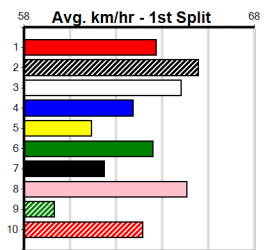

MACEY'S BISTRO

Distance: 390m, Race Type: Grade 7, Total Prizemoney: $2,925
1st: $1,950, 2nd: $600, 3rd: $300, 4th: $75

Watchdog Tips: [ ] [ ] [ ] [ ] Bet: [ ]

Table with columns: Form Box, Wgt, Dist, Track, Date, Time, BON, Margin, 1st/2nd (Time), PIR, Checked, Comment, WR, Split 1, S/P, Grade

MISCHIEF MATE [7]
BKW Dog Jul-22 Sire: BEAST UNLEASHED Dam: MEPUNGA FAME
Owner(s): D Keane
Trainer: Danielle Keane (Koroit)
Winning Distances: < 300m (0) 300 - 399m (1) 400 - 499m (0) 500 - 599m (0) 600 - 699m (0) > 700m (0)
Winning Weights: 33.6(1)
7th (4) 32.8 390 WBL R1 11-Jul-24 23.73 21.94 19.00 ALL TALKER (22.47) M/66 9.22 $40.60 M
4th (2) 33.3 390 WBL R1 18-Jul-24 23.14 22.07 14.00 ASTON KING (22.21) M/32 8.92 $22.00 M
1st (2) 33.6 390 WBL R2 22-Jul-24 22.52 22.22 2.50L HARDSTYLE RUBY (22.68) Q/21 SW 8.79 $5.70 M
6th (2) 33.3 390 WBL R3 25-Jul-24 23.68 22.11 14.00 INTUITIVE (22.75) M/44 9.05 $12.10 7
5th (8) 33.3 390 WBL R3 05-Aug-24 23.10 22.42 5.50L FINNIS BALE (22.71) S/43 8.89 $5.60 7
3rd (7) 33.6 390 WBL R3 12-Aug-24 22.84 22.25 6.50L PAW VARNER (22.41) M/22 8.82 $23.50 7
3rd (4) 33.3 390 BAL R12 23-Aug-24 22.71 22.19 7.50L ASTON KING (22.19) M/22 8.70 $13.30 7
Last 3 wins NOT included above

Box History table for MISCHIEF MATE [7] with columns Bx, 1st, 2nd, 3rd, 4th, 5th, 6th, 7th, 8th and Prize Best, Starts, Trk/Dts, APM.

INGA BUDDY [7]
BE Dog Sep-22 Sire: BEAST UNLEASHED Dam: INGA MIA
Owner(s): P Inguanti
Trainer: Mary Inguanti (Camperdown)
Winning Distances: < 300m (0) 300 - 399m (1) 400 - 499m (0) 500 - 599m (0) 600 - 699m (0) > 700m (0)
Winning Weights: 29.6(1)
3rd (5) 30.3 390 WBL R1 04-Jul-24 22.73 22.08 3.00L CUDGEE'S WREN (22.54) M/34 8.73 $3.60 M
3rd (7) 30.3 390 WBL R1 11-Jul-24 23.13 21.94 9.50L ALL TALKER (22.47) M/33 9.14 $3.40 M
7th (3) 30.3 390 WBL R2 15-Jul-24 23.70 22.62 8.00L BIT MISTY (23.15) M/34 8.98 $1.90 M
2nd (4) 30.1 390 WBL R1 25-Jul-24 22.53 22.11 0.50L PAW PENELOPE (22.50) Q/32 8.77 $11.50 MH
5th (2) 29.8 390 WBL R2 01-Aug-24 22.79 21.93 6.00L PAW LAUREN (22.39) M/55 8.93 $9.50 MF
1st (7) 29.6 390 WBL R1 08-Aug-24 22.30 21.85 8.00L CINDY'S FIRE (22.84) Q/11 SW 8.73 $6.70 M
5th (5) 29.5 410 HOR R4 17-Aug-24 24.05 23.09 4.75L MORAIN MILEY (23.73) M/33 10.52 $4.20 7
3rd (5) 29.7 390 WBL R3 22-Aug-24 22.47 21.96 3.75L PAW LEON (22.22) M/44 8.84 $7.00 7
Last 3 wins NOT included above

Box History table for INGA BUDDY [7] with columns Bx, 1st, 2nd, 3rd, 4th, 5th, 6th, 7th, 8th and Prize Best, Starts, Trk/Dts, APM.