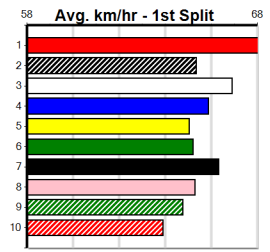

GRV VICBRED SERIES FINAL

Distance: 450m, Race Type: Grade 5 Final, Total Prizemoney: $9,575
1st: $6,500, 2nd: $2,000, 3rd: $1,000, 4th: $75

Watchdog Tips:

Bet:

Table with columns: Form Box, Wgt, Dist, Track, Date, Time, BON, Margin, 1st/2nd (Time), PIR, Checked, Comment, WR, Split 1, S/P, Grade

ASTON ZINGARA [5]
BK Bitch Mar-22 Sire: BARCIA BALE Dam: GYPSIES LUCK
Owner(s): R Borda
Trainer: Aimee Drew (Dennington)
Winning Distances: < 300m (0) 300 - 399m (5) 400 - 499m (1) 500 - 599m (0) 600 - 699m (0) > 700m (0)
Winning Weights: 26.7(1) 26.9(1) 27.0(2) 27.1(1) 27.4(1)
Box History table and Prize Best Starts table included.

CHEAP RED WINE [4]
WBK Dog Apr-22 Sire: FERNANDO BALE Dam: MY AMERICAN GIRL
Owner(s): SPARKLE AND FADE (SYN), J Paraskevas, A Paraskevas
Trainer: John Paraskevas (Pearcedale)
Winning Distances: < 300m (0) 300 - 399m (3) 400 - 499m (4) 500 - 599m (1) 600 - 699m (0) > 700m (0)
Winning Weights: 35.2(2) 35.4(2) 35.5(2) 35.6(1) 35.8(1)
Box History table and Prize Best Starts table included.

SO CERTAIN [5]
BK Bitch Aug-21 Sire: SHIMA SHINE Dam: MEPUNGA MIDGET
Owner(s): A Rippon
Trainer: Clint Capuano (Anakie)
Winning Distances: < 300m (0) 300 - 399m (0) 400 - 499m (8) 500 - 599m (4) 600 - 699m (0) > 700m (0)
Winning Weights: 26.1(2) 27.5(1) 27.6(2) 27.7(1) 27.8(1) 28.0(1) 28.2(1) 28.7(1) 28.9(1) 29.2(1)
Box History table and Prize Best Starts table included.

LIGHTNING PEST [5]
BK Bitch Mar-21 Sire: LIGHTNING FRANK Dam: RIXY YA PEST
Owner(s): G Elliott
Trainer: Garry Elliott (Southern Cross)
Winning Distances: < 300m (0) 300 - 399m (1) 400 - 499m (2) 500 - 599m (2) 600 - 699m (0) > 700m (0)
Winning Weights: 26.4(1) 27.0(1) 27.4(1) 27.8(1) 28.2(1)
Box History table and Prize Best Starts table included.

MORAINE SOFIA [5]
WBD Bitch Jul-21 Sire: FULLY LOADED Dam: MORAINE ROSIE
Owner(s): MORAINE (SYN), G Judd, S Judd
Trainer: Glenn Judd (Noorat)
Winning Distances: < 300m (0) 300 - 399m (2) 400 - 499m (2) 500 - 599m (0) 600 - 699m (0) > 700m (0)
Winning Weights: 27.9(1) 28.3(1) 29.4(2)
Box History table and Prize Best Starts table included.