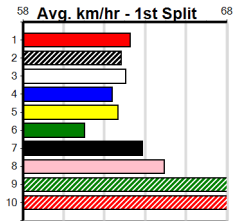

HEALESVILLE FOOTBALL NETBALL CLUB

Distance: 350m, Race Type: Grade 5 T3, Total Prizemoney: $1,530
1st: $1,000, 2nd: $320, 3rd: $160, 4th: $50

7

12:32PM

(VIC time)

IMPRESS SIMBA (8) is well drawn out wide on the track and he could be the one to beat after his smart Bendigo win 2 starts back. SWEET NUGGET (1) can race closer to the speed in the early stages here and he may be the main danger.

Watchdog Tips: 8 1 7 4 **Bet:** Win 8