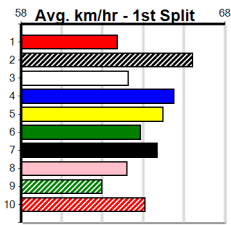

CROYDON HOMING PIGEON CLUB

Distance: 300m, Race Type: Tier 3 - Grade 7, Total Prizemoney: $1,530
1st: $1,000, 2nd: $320, 3rd: $160, 4th: $50

3

11:19AM

(VIC time)

CHEWBACCA (1) was a solid winner from this same box last start and he has the chance to make it two in a row today. EVEN CHANCE (8) was also a good last start winner from the same box and could be right in the finish again.

Watchdog Tips: **1** **8** **5** **6** **Bet:** **Quinella 1/8 ($10 for 1000%)**