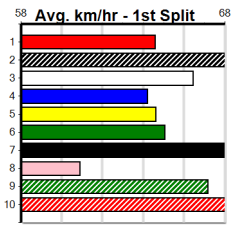

SPORTSBET MAKE IT A MULTI

Distance: 300m, Race Type: Grade 5 T3, Total Prizemoney: $1,530
1st: $1,000, 2nd: $320, 3rd: $160, 4th: $50

WITHOUT REASON (3) recorded an explosive win here last start and he can get the cart early and prove too powerful in the run to the judge. KING KABOOM (6) showed speed in his solid last start win here and could be the main danger in this.

Watchdog Tips: 3 6 2 1 Bet: Box Trifecta 1,2,3,6 ($10 for 41.67%)

Main table containing race details for 10 races, including horse names, trainers, owners, and betting information.