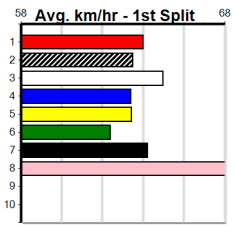

GORSKI ENGINEERING

Distance: 300m, Race Type: Tier 3 - Grade 6, Total Prizemoney: $1,530
1st: $1,000, 2nd: $320, 3rd: $160, 4th: $50

4

11:37AM

(VIC time)

SAILAWAY GIN (5) has recorded good all the way wins in 2 of her last 4 starts and she may prove hard to catch with an ounce of luck at box rise. WALTZING BLAZE (8) has shown speed in good recent placings and looks like the danger here.

Watchdog Tips:

5

8

3

2

Bet:

Win 5