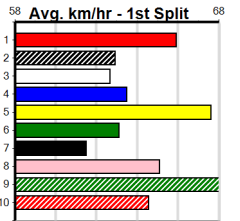

# MONTROSE IGA LIQUOR

Distance: 300m, Race Type: Grade 5 T3, Total Prizemoney: \$1,530  
1st: \$1,000, 2nd: \$320, 3rd: \$160, 4th: \$50

11

1:49PM

(VIC time)

TWO WAY GLASS (5) recorded a top all the way win here 2 starts back and he may only need to step on terms to salute again. ASIA (3) has posted good wins here in 2 of her last 3 starts and she could be right in the mix again today.