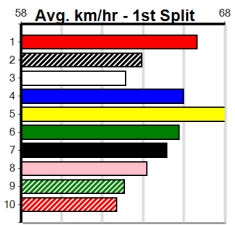

Healesville

MR HUMMER LIMOS (1-2 WINS)

Distance: 350m, Race Type: Tier 3 - Restricted Win, Total Prizemoney: $1,530
1st: $1,000, 2nd: $320, 3rd: $160, 4th: $50

5

11:52AM

(VIC time)

PLAYBACK (4) recorded a good 300m debut win here 3 starts back and he looks well suited by the step up to the 350m trip today. PAW XAVIER (2) can explode through the middle stages and can make his presence felt in the run home.

Watchdog Tips:

4 **2** **8** **1**

Bet:

Win 4