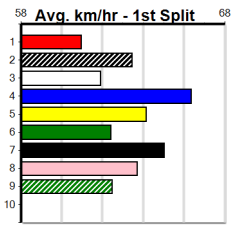

SPORTSBET NOBODY DOES IT EASIER

Distance: 350m, Race Type: Tier 3 - Maiden, Total Prizemoney: $1,530
1st: $1,000, 2nd: $320, 3rd: $160, 4th: $50

2

11:04AM

(VIC time)

IVORY NARWHAL (1) can explode once fully balanced in his races and he could prove hard to hold out from the gun draw today. MORE BEER PLEASE (5) ran a good Geelong placing two starts back and he could be the danger after a look here last week.

Watchdog Tips: **1** **5** **4** **3** **Bet:** **Box Quinella 1,4,5 ($10 for 333.33%)**