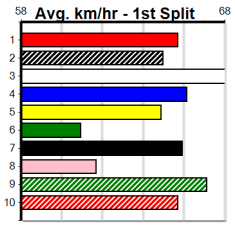

Healesville

12
2:04PM
(VIC time)

"THE SHED" @ Healesville Greys

Distance: 300m, Race Type: Grade 5 T3, Total Prizemoney: $1,530
1st: $1,000, 2nd: $320, 3rd: $160, 4th: $50

Watchdog Tips: 5 4 3 1 **Bet:** Box Quinella 3,4,5 ($10 for 333.33%)

1 WASTE LAND [5] *Gun draw, can show early speed, threat if steps.*

BK	D	Apr-20	PETER ROCKET	ASTON CHIE	$8.50	Winning Boxes																			
7th	(4)	33.2	300	HVL	R11	10-Jul-24	17.48	16.99	6.50	L	PERFECT REVENGE (17.05)	M/8	.	.	4.06	$19.00	T3-5	1	2	3	4	5	6	7	8
8th	(1)	32.5	425	BEN	R9	02-Aug-24	25.04	23.70	18.00	L	SYDNEY SHOW (23.84)	M/688	.	.	6.68	$47.00	5	1	2	3	4	5	6	7	8
5th	(6)	32.6	390	SHP	R3	10-Aug-24	22.84	22.14	5.00	L	HALEIGH VELLA (22.50)	S/44	.	SW	8.70	$12.10	5	1	2	3	4	5	6	7	8
4th	(6)	32.3	390	SHP	R12	22-Aug-24	22.73	22.33	6.00	L	ZIP UP ANDY (22.33)	M/32	.	.	8.60	$20.30	T3-5	1	2	3	4	5	6	7	8
Owner(s): H Jones																									

2 INTER TITAN [5] *Good turn of foot once balanced, cannot dismiss.*

BK	D	Mar-21	MY REDEEMER	INTER HELEN	$7.50	Winning Boxes																			
7th	(3)	30.8	300	HVL	R9	27-Oct-23	17.47	16.82	9.50	L	SUMMER WINGS (16.82)	M/4	.	.	3.94	$45.50	T3-RW	1	2	3	4	5	6	7	8
ST	(-)	31.1	300	HVL	R12	14-Jun-24	17.74		11.00	L	Trial Cleared	M/44	.	4of4	6.76	$.	ST	1	2	3	4	5	6	7	8
4th	(6)	31.2	300	HVL	R4	26-Jul-24	17.20	16.76	3.5	L	TASMAN HOPE (16.97)	M/3	.	.	3.99	$25.20	T3-5	1	2	3	4	5	6	7	8
5th	(3)	31.3	300	HVL	R4	30-Jul-24	17.52	16.89	2.25	L	DESTINI SPITFIRE (17.37)	M/2	.	.	4.01	$3.40	T3-5	1	2	3	4	5	6	7	8
Owner(s): K Kubik																									

3 REDEEMING LILLY [5] *Resuming from a long layoff, smart trial, chance.*

BK	B	Jan-21	MY REDEEMER	JERRA LILLY	$3.50	Winning Boxes																			
7th	(1)	30.5	300	HVL	R5	09-Jun-23	17.49	16.95	7.50	L	SKIP'S TURN (16.96)	M/4	.	.	4.03	$10.80	T3-5	1	2	3	4	5	6	7	8
3rd	(8)	30.5	300	HVL	R12	14-Jun-23	17.16	16.94	1.00	L	FERNANDO MARK (17.09)	Q/4	.	.	3.94	$6.60	T3-5	1	2	3	4	5	6	7	8
8th	(5)	30.3	300	HVL	R12	30-Jun-23	18.06	17.04	14.00	L	SCUBA STEVE (17.13)	M/3	.	V60	3.99	$4.80	T3-5	1	2	3	4	5	6	7	8
ST	(-)	30.6	300	HVL	R12	12-Jul-24	17.34		1.5	L	Trial Cleared	M/11	.	1of2	4.09	$.	ST	1	2	3	4	5	6	7	8
Owner(s): D Pryse																									

4 IN THEIR HONOUR [5] *Resuming, easier than last few here, main danger.*

BK	D	Dec-20	MY BRO FABIO	LOVE CAPERS	$5.00	Winning Boxes																			
7th	(4)	32.0	400	GEL	R12	06-Feb-24	23.31	22.65	7.50	L	MR. STIRLING (22.80)	M/88	.	.	8.69	$19.30	5	1	2	3	4	5	6	7	8
8th	(5)	32.2	350	HVL	R7	05-Mar-24	19.88	19.19	10.00	L	LATOMIC JAX (19.19)	S/8	.	.	6.87	$64.10	5H	1	2	3	4	5	6	7	8
4th	(6)	32.6	350	HVL	R8	08-Mar-24	19.89	19.47	6.50	L	APPLICANT (19.47)	M/5	.	.	6.76	$17.40	T3-5	1	2	3	4	5	6	7	8
8th	(5)	32.3	425	BEN	R11	26-Mar-24	25.00	23.91	15.00	L	MORAINIE ZOE (23.96)	S/788	.	.	6.80	$15.80	5H	1	2	3	4	5	6	7	8
Owner(s): J Stemmer																									

5 SHE'S SOMETHING [5] *Showed speed in handy last start placing, go close*

BK	B	Feb-19	BANJO BOY	LEAVE ME OUT	$3.80	Winning Boxes																			
7th	(6)	28.8	400	GEL	R12	03-Aug-24	23.53	22.64	8.00	L	FIERY FLIRT (23.00)	M/34	.	.	8.76	$17.30	5	1	2	3	4	5	6	7	8
7th	(7)	29.1	300	HVL	R4	16-Aug-24	17.33	16.77	8.00	L	NEW WAVE WHINE (16.77)	M/6	.	.	4.14	$68.20	T3-5	1	2	3	4	5	6	7	8
6th	(6)	29.0	300	HVL	R12	19-Aug-24	17.42	16.86	4.50	L	RATTLESNAKE RUBY (17.12)	M/5	.	.	4.13	$60.20	T3-5	1	2	3	4	5	6	7	8
2nd	(7)	28.9	300	HVL	R12	26-Aug-24	17.13	16.68	2.25	L	LASIA (16.98)	M/1	.	.	3.98	$8.50	T3-5	1	2	3	4	5	6	7	8
Owner(s): DEFA (SYN), S Wilson, T Wilson																									

6 WHITE SNOW [5] *May get too far back early in this, tough ask.*