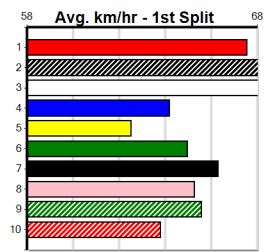

Distance: 350m, Race Type: Grade 5 T3, Total Prizemoney: $1,530
1st: $1,000, 2nd: $320, 3rd: $160, 4th: $50

ANGRY FRANKY (1) has recorded solid placings here in 3 of her last 4 starts and she looks set to go one better from her gun draw. PACIFIC SURF (2) can race on the speed from the outset and looks set to be right in the finish here.

Watchdog Tips: **1** **2** **6** **7** **Bet:** Win 1

1 **ANGRY FRANKY [5]** Solid placings here in 3 of last 4, one to beat. **$2.90**
BK Bitch Jan-22 Sire: FERAL FRANKY Dam: PHILADELPHIA PIP Trainer: Steven Collyer (North Coburg)
Winning Distances: < 300m (0) 300 - 399m (3) 400 - 499m (0) 500 - 599m (0) 600 - 699m (0) > 700m (0)
Winning Weights: 27.1(1) 28.3(2)
5th (8) 28.0 350 HVL R5 10-Jul-24 20.02 19.62 5.00L MIKE ANGELO ZEAL (19.68) M/3 . . . . 6.68 $4.30 T3-RW
4th (5) 28.1 350 HVL R5 12-Jul-24 19.80 19.47 2.75L ZIPPI MUSTANG (19.61) M/6 . . . . 6.80 $16.10 T3-5
7th (6) 28.0 350 HVL R6 19-Jul-24 19.85 18.99 7.00L TASTE OF HELL (19.37) M/7 . . . . 6.73 $39.20 5
2nd (1) 28.4 350 HVL R6 02-Aug-24 19.82 19.11 0.50L MANILA SULTAN (19.80) M/3 . . . . 6.68 $5.30 T3-5
2nd (7) 28.2 350 HVL R6 05-Aug-24 19.68 19.55 2.00L VIKING (19.55) M/2 . . . . 6.75 $9.80 T3-5
2nd (5) 28.2 350 HVL R6 09-Aug-24 19.67 19.57 0.10L PERFECT SAL (19.67) M/5 . . . . 6.77 $3.90 T3-5
6th (5) 28.6 350 HVL R6 16-Aug-24 19.85 19.37 4.25L CYCLONE WILL (19.57) M/5 . . . . 6.65 $5.50 T3-5
2nd (7) 28.8 350 HVL R6 19-Aug-24 19.65 19.15 0.25L ZIPPING PATTY (19.64) M/4 . . . . 6.69 $4.20 T3-5
Last 3 wins NOT included above
1st (1) 27.1 300 HVL R1 26-Nov-23 17.11 16.48 0.50L ABSOLUTE COOPER (17.14) M/3 . . . . 3.99 $4.50 M
1st (2) 28.3 300 HVL R9 11-Jan-24 17.16 16.88 0.50L ZAMBORA'S GIRL (17.19) M/7 . . . . 4.17 $3.40 7
1st (3) 28.3 350 HVL R4 14-Jun-24 19.61 19.40 2.50L URANA RHINO (19.79) M/3 . . . . 6.65 $5.90 T3-RW
Box History
Bx 1st 2nd 3rd 4th 5th 6th 7th 8th
1 1 3 2
2 1 1 1 1 1
3 1 1 1 1
4
5 1 2 2 3 1
6 1 1 1
7 2 2 1 2 3 1
8 2 1
Prize Best $6940.00
Starts 19.61(3)-14/6/24
Trk/Dts 43-3-6-5
APM 18-1-5-2 3081