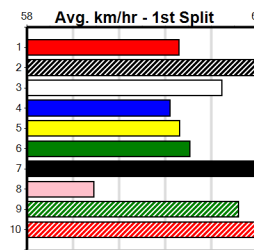

SPORTSBET MAKE IT A MULTI

Distance: 300m, Race Type: Grade 5 T3, Total Prizemoney: $1,530
1st: $1,000, 2nd: $320, 3rd: $160, 4th: $50

WITHOUT REASON (3) recorded an explosive win here last start and he can get the cart early and prove too powerful in the run to the judge. KING KABOOM (6) showed speed in his solid last start win here and could be the main danger in this.

Watchdog Tips: 3 6 2 1 Bet: Box Trifecta 1,2,3,6 ($10 for 41.67%)

Form Box Wgt Dist Track Date Time BON Margin 1st/2nd (Time) PIR Checked Comment W/R Split 1 S/P Grade

WHISTLING [5] Comes into calculations from this draw. $12.00
BK Bitch Nov-20 Sire: RAW ABILITY Dam: STRONGBETH
Owner(s): S Flower
Trainer: Natasha Fullerton (Long Gully)

Box History
Bx 1st 2nd 3rd 4th 5th 6th 7th 8th
1 1 2 2 1 1
2 2 1 1 2 1
3 3 1 1 3 1 1
4 1 1 1 1 1
5 2 1 2 1
6 1 2 1 1
7 2 2 1 1 1
8 1 1 1 1
Prize Best $13090.00
Starts 17.08(6)-31/7/24
Trk/Dts 38-5-5-7
APM 1-0-0-1 1033

MYSTIC LOVE (QLD)[5] Can set the tempo from box rise here, chance. $8.00
WBD Bitch Sep-20 Sire: FERNANDO BALE Dam: GIVE IT SOME
Owner(s): B Galea
Trainer: Billy Galea (Rockbank)

Box History
Bx 1st 2nd 3rd 4th 5th 6th 7th 8th
1 4 2 1 2 1
2 1 1 1 1 2 1
3 1 3 1 2 1 1 1
4 2 1 1 1 1 1
5 3 1 1 1 1 1 1
6 2 2 3 1 1 1
7 1 2 2 3 1
8 4 1 2 1 1 1
Prize Best $21696.43
Starts 16.70(7)-25/1/23
Trk/Dts 67-13-11-5
APM 46-10-9-2 3919

WITHOUT REASON (NSW)[5] Explosive win here last start, hard to hold out. $2.30
BD Dog Jun-20 Sire: KINLOCH BRAE Dam: SUBWAY MISS
Owner(s): Short run (SYN), P Newell, S Davis, D Fowler, W Noonan, P Newell, M Soudek
Trainer: Patrick Newell (Wallan)

Box History
Bx 1st 2nd 3rd 4th 5th 6th 7th 8th
1 2 1 2 3 1
2 2 2 1 2 1
3 1 2 2 1 1 2
4 2 1 4 1 1 3
5 2 2 1 1 1 1
6 1 2 1 1 2
7 3 2 3 2 2 1 1
8 1 2 1 3 1
Prize Best $48995.00
Starts 16.65(1)-6/1/22
Trk/Dts 75-14-14-15
APM 16-1-6-3 2855

HATENNA BALE (NSW)[5] Been a bit too one paced of late, tough ask here. $14.00
BK Bitch May-21 Sire: ALLEN DEED Dam: DYNA ZESTY
Owner(s): B Wheeler
Trainer: Deborah Coleman (Lara)

Box History
Bx 1st 2nd 3rd 4th 5th 6th 7th 8th
1 1 1 2 1 3
2 1 2 1 1 1
3 1 1 1 1
4 1 4 1 1 2
5 2 1 3 1 1 1
6 1 2 2 1 1
7 1 1 1 1 1
8 1 1 2 3
Prize Best $14660.00
Starts 17.07(1)-26/8/24
Trk/Dts 49-5-8-11
APM 2-0-0-0 2059

DESTINI SPITFIRE (SA)[5] Steady wins in 2 of last 3 but looks harder here. $11.00
F Bitch Feb-20 Sire: BARCIA BALE Dam: PRECIOUS DESTINI
Owner(s): San Antonio (SYN), E Rinaldi, J Rinaldi
Trainer: Kylie Norton (Craigieburn)

Box History
Bx 1st 2nd 3rd 4th 5th 6th 7th 8th
1 5 2 2 1 3 1
2 1 6 4 2 1 1 1
3 3 1 1 1 3
4 1 2 2 1 4 2
5 1 2 1 1 1 1
6 3 1 1 2 4
7 3 3 3 2 1 3 1 1
8 3 2 4 2 1 1 1
Prize Best $24982.50
Starts 17.09(1)-23/11/21
Trk/Dts 100-17-21-17
APM 10-3-1-1 3717

1

2

3

4

5