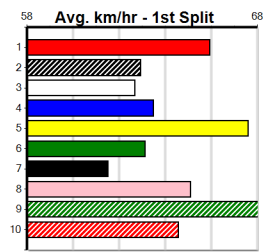

MONTROSE IGA LIQUOR

Distance: 300m, Race Type: Grade 5 T3, Total Prizemoney: $1,530
1st: $1,000, 2nd: $320, 3rd: $160, 4th: $50

TWO WAY GLASS (5) recorded a top all the way win here 2 starts back and he may only need to step on terms to salute again. ASIA (3) has posted good wins here in 2 of her last 3 starts and she could be right in the mix again today.

Watchdog Tips: 5 3 7 2 Bet: Win 5

FEROCIOUS SANDY (NSW)[5] Drawn to race closer to the speed, must respect. $10.00
Owner(s): WATCH AND WAIT (SYN), S Dalton, C Dalton, L Dalton
Trainer: Leonie Dalton (Coldstream)

KIPPY BALE (NSW)[5] *** SCRATCHED *** $4.00
Owner(s): D Lappin
Trainer: Adam Norris (Girgarre)

ASIA (NSW)[5] Good wins here in 2 of her last 3, major player. $3.50
Owner(s): L Malacarne
Trainer: Steve Kaltis (Shady Creek)

OCCIPITAL [5] Talented but may need some luck early in this. $8.00
Owner(s): TABB FAMILY (SYN), M Tabb, S Tabb, K Tabb
Trainer: Kathrynne Tabb (Lara)

TWO WAY GLASS [5] Top all the way win here 2 starts back, go close. $5.00
Owner(s): C Over
Trainer: Gordon Yates (Wangaratta)

1

2

3

4

5