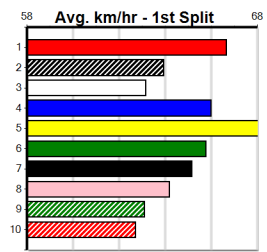

MR HUMMER LIMOS (1-2 WINS)

Distance: 350m, Race Type: Tier 3 - Restricted Win, Total Prizemoney: $1,530
1st: $1,000, 2nd: $320, 3rd: $160, 4th: $50

PLAYBACK (4) recorded a good 300m debut win here 3 starts back and he looks well suited by the step up to the 350m trip today. PAW XAVIER (2) can explode through the middle stages and can make his presence felt in the run home.

Watchdog Tips: 4 2 8 1 Bet: Win 4

Form Box Wgt Dist Track Date Time BON Margin 1st/2nd (Time) PIR Checked Comment W/R Split 1 S/P Grade

CATHY'S DREAM [6] Gun draw, handy win here 2 back, can threaten. $4.00
Owner(s): NERAH (SYN), L Marsh, J Marsh
Sire: HOUDINI BOY Dam: HELEN'S TEDDY
Trainer: Donna Furey (Pearcedale)
Winning Distances: < 300m (0) 300 - 399m (2) 400 - 499m (0) 500 - 599m (0) 600 - 699m (0) > 700m (0)
Winning Weights: 29.7(1) 30.0(1)
2nd (1) 30.0 350 HVL R4 28-Jun-24 19.82 19.34 2.00L MIKE ANGELO ZEAL (19.69) M/5 . . . . 6.71 $10.50 T3-7
3rd (7) 29.6 350 HVL R7 05-Jul-24 20.06 19.67 4.50L LAMIA DOMINIQUE (19.75) S/6 . . . . 6.77 $4.10 T3-RW
5th (6) 29.6 350 HVL R3 14-Jul-24 19.75 19.35 2.50L LUXFORD (19.59) M/4 . . . . 6.66 $54.00 X67
4th (4) 29.5 350 HVL R3 21-Jul-24 19.81 19.12 2.50L MAJOR FRANKY (19.64) M/4 . . . . 6.72 $35.50 X67
8th (2) 29.8 400 WGL R9 25-Jul-24 24.62 23.01 19.00 GOT FLAIR (23.32) S/78 . . V7 . 8.80 $6.90 T3-7
6th (3) 29.5 350 HVL R3 11-Aug-24 19.82 19.01 4.50L SUN IN CUBA (19.52) M/6 . . . W 6.78 $63.20 X67H
1st (7) 29.7 350 HVL R1 18-Aug-24 20.00 19.07 3.25L GUNAI DAISY (20.23) M/2 . . . . 6.73 $3.70 X67
6th (5) 30.0 350 HVL R2 25-Aug-24 19.94 18.71 11.00 STIFLER (19.22) M/6 . . . . 6.72 $81.90 X67
Last 3 wins NOT included above
1st (8) 30.0 300 HVL R1 07-Jun-24 17.14 16.73 0.75L DAWN OF DELTA (17.18) M/8 . . . . 4.16 $2.60 T3-M

Box History
Bx 1st 2nd 3rd 4th 5th 6th 7th 8th
1 1 1 1 1 1 1 1
2 1 1 1 1 1 1 1
3 1 1 1 1 1 1 1
4 1 1 1 1 1 1 1
5 1 1 1 1 1 1 1
6 1 1 1 1 1 1 1
7 1 1 1 1 1 1 1
8 1 1 1 1 1 1 1
Prize Best $4660.00
Starts 19.75(6)-14/7/24
Trk/Dts 15-2-2-3
APM 8-1-1-2 3415

PAW XAVIER (NSW)[6] Can explode in the middle stages, major player. $3.80
Owner(s): B Wheeler
Sire: DYNA TRON Dam: HADEEL BALE
Trainer: Robert Camilleri (Lara)
Winning Distances: < 300m (0) 300 - 399m (1) 400 - 499m (1) 500 - 599m (0) 600 - 699m (0) > 700m (0)
Winning Weights: 34.6(1) 34.9(1)
3rd (6) 35.1 450 BAL R9 31-May-24 25.89 24.81 2.50L RIVIA ZORO (25.72) M/333 . . . . 6.77 $11.70 M
1st (3) 34.9 450 SHP R2 06-Jun-24 25.75 25.52 3.25L DALE'S CORNER (25.97) M/211 . . . . 6.72 $2.00 T3-M
5th (4) 34.6 435 SLE R2 16-Jun-24 25.22 24.37 4.75L ROYAL PRIDE (24.91) M/534 . . . . 5.42 $15.30 7
5th (8) 34.5 400 GEL R9 28-Jun-24 22.99 22.38 4.75L BEND YOUR EAR (22.67) S/75 . . . . 8.68 $10.80 7
6th (7) 34.4 390 SHP R9 08-Jul-24 22.70 22.00 7.50L PHIL'S NO ANGEL (22.18) S/66 . . . . 8.68 $7.80 X67
7th (6) 34.2 410 HOR R4 13-Jul-24 24.71 23.35 11.00 CORNHILL STORM (24.00) M/68 . . . . 10.82 $2.40 7
4th (6) 34.4 390 WBL R3 12-Aug-24 22.91 22.25 7.50L PAW VARNER (22.41) M/34 . . . . 8.87 $3.30 7
1st (2) 34.6 300 HVL R3 26-Aug-24 17.15 16.68 0.50L PAW OLYMPIA (17.18) S/8 . . . . 4.21 $1.50 T3-7
Last 3 wins NOT included above

Box History
Bx 1st 2nd 3rd 4th 5th 6th 7th 8th
1 1 1 1 1 1 1 1
2 1 1 1 1 1 1 1
3 1 1 1 1 1 1 1
4 1 1 1 1 1 1 1
5 1 1 1 1 1 1 1
6 1 1 1 1 1 1 1
7 1 1 1 1 1 1 1
8 1 1 1 1 1 1 1
Prize Best $2990.00
Starts FSTD
Trk/Dts 9-2-0-1
APM 0-0-0-0 2214