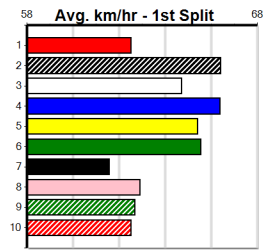

PITSTOP MOWER REPAIRS

Distance: 350m, Race Type: Tier 3 - Grade 7, Total Prizemoney: $1,530
1st: $1,000, 2nd: $320, 3rd: $160, 4th: $50

CALAMITY KAIT (2) has been smartly placed in her last 3 starts here and she has the early speed to lead from go to whoa. LARRY INTENTION (8) can hit the line with gusto in this and he could be the one to challenge in the latter stages.

Watchdog Tips: 2 8 5 1 **Bet:** Box Quinella 2,5,8 ($10 for 333.33%)

1

Form Box	Wgt	Dist	Track	Date	Time	BON	Margin	1st/2nd (Time)	PIR	Checked	Comment	WR	Split 1	S/P	Grade
IZAKAYA LAD [7]															
Handy win from this box 3 back, can threaten. $3.50															
BK	Dog												Sire: FERAL FRANKY Dam: MIYAZAKI		
Owner(s): A Lie															
Trainer: Jason Sharp (Lara)															
Winning Distances: < 300m (0) 300 - 399m (1) 400 - 499m (0) 500 - 599m (0) 600 - 699m (0) > 700m (0)															
Winning Weights: 31.5(1)															
2nd (2)	30.8	350	HVL	R9	14-Jun-24	20.02	19.40	0.75L MY BOY TED (19.98)	M/6				6.85	$6.00	T3-M
3rd (3)	30.9	400	WGL	R2	20-Jun-24	23.15	22.89	2.00L MARS BALE (23.02)	M/43				8.78	$2.10	T3-M
3rd (7)	30.7	400	GEL	R3	25-Jun-24	23.08	22.50	2.25L PAW VINCE (22.93)	M/33				8.83	$6.50	M
2nd (6)	30.6	460	GEL	R2	09-Jul-24	26.51	26.13	0.05L SHE'S WIRED (26.51)	M/522				6.88	$4.80	M
3rd (4)	30.9	460	GEL	R2	16-Jul-24	26.48	25.75	2.50L VISTA ZIRCON (26.32)	S/443				6.89	$11.40	M
1st (1)	31.5	350	HVL	R1	05-Aug-24	19.99	19.55	1.5L SUPER POTATO (20.09)	S/4				6.71	$1.60	T3-M
8th (3)	31.3	500	BEN	R5	14-Aug-24	29.45	28.07	14.00 ESPRESSO BABE (28.51)	M/888				7.07	$8.10	T3-RW
7th (2)	31.0	460	GEL	R3	20-Aug-24	26.48	25.81	10.00 THESTRAL (25.81)	M/456		VO		6.70	$24.80	7
Last 3 wins NOT included above															

Bx	1st	2nd	3rd	4th	5th	6th	7th	8th
1	1		1					
2		2	1				1	1
3				1				1
4				1				
5		1		1	1			
6		1			1			
7			2				1	
8		1						

Prize Best	$3710.00
Starts	19.99(1)-5/8/24
Trk/Dts	19-1-5-6
APM	2-1-1-0 2596

2

Form Box	Wgt	Dist	Track	Date	Time	BON	Margin	1st/2nd (Time)	PIR	Checked	Comment	WR	Split 1	S/P	Grade
CALAMITY KAIT [7]															
Good early, smart placings in last 3, go close. $4.00															
BK	Bitch												Sire: ASTON DEE BEE Dam: ACOUSTIC LEE		
Owner(s): J Accurso															
Trainer: Shara Quinlan (Rushworth)															
Winning Distances: < 300m (0) 300 - 399m (1) 400 - 499m (0) 500 - 599m (0) 600 - 699m (0) > 700m (0)															
Winning Weights: 26.1(1)															
3rd (4)	26.0	350	HVL	R5	18-Jul-24	19.94	19.56	1.5L REGAL PHONIC (19.85)	M/1				6.65	$69.70	T3-7
4th (1)	26.3	350	HVL	R4	23-Jul-24	19.97	19.36	4.75L WHATEVER HE SAID (19.64)	M/5				6.80	$16.50	T3-RW
4th (1)	26.3	350	HVL	R9	30-Jul-24	19.87	19.56	4.50L MISS MELEE (19.56)	M/1				5.99	$6.70	T3-7
5th (8)	26.4	350	HVL	R5	05-Aug-24	20.18	19.55	4.25L DOWN SOUTH GIRL (19.89)	Q/1				6.73	$10.90	T3-RW
7th (8)	26.4	300	HVL	R3	12-Aug-24	17.46	16.88	4.50L SHE CAN DREAM (17.14)	M/5				4.14	$2.90	7
2nd (3)	26.3	300	HVL	R9	16-Aug-24	17.06	16.77	0.50L MISCHKE (17.04)	M/1				3.92	$16.00	T3-7
3rd (6)	26.1	300	HVL	R1	19-Aug-24	17.50	16.86	3.00L HOTSPOT HERO (17.30)	M/2				4.09	$2.50	T3-RW
3rd (3)	26.3	350	HVL	R7	23-Aug-24	19.78	19.28	2.00L PAW JULIA (19.64)	M/1				6.60	$35.10	T3-7
Last 3 wins NOT included above															
1st (5)	26.1	350	HVL	R2	07-Jun-24	19.68	19.55	0.50L C'EST NOIR (19.71)	Q/1		SW R		6.57	$80.50	T3-M

Bx	1st	2nd	3rd	4th	5th	6th	7th	8th
1				2	3			
2				2	1		1	1
3		1	1		1			
4			2					
5	1					1		
6		1					1	
7					1		1	1
8						1		1

Prize Best	$2185.00
Starts	19.68(5)-7/6/24
Trk/Dts	23-1-1-4
APM	11-1-0-2 1619