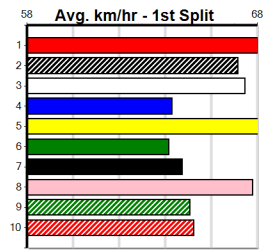

CENTRAL SCAFFOLDS

Distance: 350m, Race Type: Grade 5 T3, Total Prizemoney: $1,530
1st: $1,000, 2nd: $320, 3rd: $160, 4th: $50

GENERAL WINSTON (1) looks to have a bit of a class edge on his rivals in this and he me prove hard to beat from his ideal draw. CRUELLA (2) has plenty of speed and could challenge after her fast placing here four starts back.

Watchdog Tips: 1 2 7 8 Bet: Win 1

Race card for GENERAL WINSTON [5]. Includes dog details, sire/dam, winning distances, weights, and a box history table.

Race card for CRUELLA [5]. Includes dog details, sire/dam, winning distances, weights, and a box history table.

Race card for IRISH BREW [5]. Includes dog details, sire/dam, winning distances, weights, and a box history table.

Race card for ZIPPI MUSTANG [5]. Includes dog details, sire/dam, winning distances, weights, and a box history table.

Race card for PERFECT SAL [5]. Includes dog details, sire/dam, winning distances, weights, and a box history table.