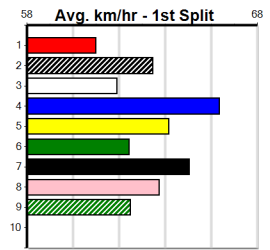

Distance: 350m, Race Type: Tier 3 - Maiden, Total Prizemoney: $1,530
1st: $1,000, 2nd: $320, 3rd: $160, 4th: $50

IVORY NARWHAL (1) can explode once fully balanced in his races and he could prove hard to hold out from the gun draw today. MORE BEER PLEASE (5) ran a good Geelong placing two starts back and he could be the danger after a look here last week.

Watchdog Tips: 1 5 4 3 **Bet:** Box Quinella 1,4,5 ($10 for 333.33%)

Form Box	Wgt	Dist	Track	Date	Time	BON	Margin	1st/2nd (Time)	PIR	Checked	Comment	WR	Split 1	S/P	Grade		
1	IVORY NARWHAL [M] Can explode once fully balanced, hard to hold out.																
	BK Dog		Oct-22		Sire: VULTURI Dam: LALA IVORY												$2.20
	Owner(s): D Knight																
	Trainer: Geoffrey Mitchell (Spotswood)																
	Winning Distances: < 300m (0) 300 - 399m (0) 400 - 499m (0) 500 - 599m (0) 600 - 699m (0) > 700m (0)																
	Winning Weights:																
	4th (1)	32.9	450	BAL	R3	03-Jul-24	26.17	25.11	11.00 MERL'S LAD (25.41)	M/443	.	.	.	6.83	$7.00	M	
	4th (3)	32.8	450	BAL	R2	10-Jul-24	26.25	25.02	11.00 HONEY ZEN (25.51)	M/334	.	.	.	6.82	$24.00	M	
	F (7)	32.7	460	GEL	R2	16-Jul-24	0.00	25.75	VISTA ZIRCON (26.32)	M/678	.	V7	.	6.96	$10.50	M	
	4th (8)	32.8	460	GEL	R3	23-Jul-24	26.58	25.95	7.50L ZIPPING CARUSO (26.06)	M/433	.	.	.	6.79	$3.60	M	
2nd (3)	33.4	450	BAL	R2	05-Aug-24	26.20	25.71	1.75L HIGHLAND DUKE (26.08)	Q/112	.	V5	.	6.70	$8.60	T3-M		
ST (-)	33.3	390	BAL		11-Aug-24	22.46		0.01L Trial Cleared	M/11	.	1of6	.	8.56		ST		
2nd (8)	33.3	390	BAL	R2	18-Aug-24	22.92	22.21	6.50L ASTON AMISHA (22.49)	M/22	.	.	.	8.62	$4.00	T3-M		
2nd (8)	33.3	390	BAL	R2	23-Aug-24	22.81	22.19	6.50L MAX ROSE (22.38)	M/22	.	.	.	8.63	$3.30	M		
Last 3 wins NOT included above																	
<table border="1" style="width: 100%; border-collapse: collapse;"> <thead> <tr> <th>Bx</th> <th>1st</th> <th>2nd</th> <th>3rd</th> <th>4th</th> <th>5th</th> <th>6th</th> <th>7th</th> <th>8th</th> </tr> </thead> <tbody> <tr><td>1</td><td></td><td></td><td></td><td>1</td><td></td><td></td><td></td><td></td></tr> <tr><td>2</td><td></td><td></td><td></td><td></td><td>1</td><td></td><td></td><td></td></tr> <tr><td>3</td><td>1</td><td></td><td></td><td>1</td><td></td><td></td><td></td><td></td></tr> <tr><td>4</td><td></td><td></td><td></td><td></td><td></td><td></td><td></td><td></td></tr> <tr><td>5</td><td></td><td></td><td></td><td></td><td></td><td></td><td></td><td></td></tr> <tr><td>6</td><td></td><td></td><td></td><td></td><td></td><td></td><td></td><td></td></tr> <tr><td>7</td><td></td><td></td><td></td><td></td><td></td><td></td><td></td><td></td></tr> <tr><td>8</td><td></td><td>2</td><td></td><td>1</td><td></td><td></td><td></td><td></td></tr> </tbody> </table> <table border="1" style="width: 100%; border-collapse: collapse;"> <tr><td>Prize Best</td><td>$1435.00</td></tr> <tr><td>Starts</td><td>8-0-3-0</td></tr> <tr><td>Trk/Dts</td><td>0-0-0-0</td></tr> <tr><td>APM</td><td>1365</td></tr> </table>																	

2	ALL IN OLLIE [M] Been a bit too one paced of late, place best.																
	RBD Dog		Jan-22		Sire: HARD STYLE RICO Dam: DANCING SIENNA												$7.50
	Owner(s): R Di mauro																
	Trainer: Greg Doyle (Mulgrave)																
	Winning Distances: < 300m (0) 300 - 399m (0) 400 - 499m (0) 500 - 599m (0) 600 - 699m (0) > 700m (0)																
	Winning Weights:																
	4th (7)	32.5	300	HVL	R2	13-Dec-23	17.44	16.63	8.00L LITTLE MISS ENVY (16.89)	M/3	.	.	.	3.99	$9.10	M	
	ST (-)	34.5	350	TRA		05-Jul-24	19.87		3.5L Trial Cleared	M/11	.	1of2	.	6.69		ST	
	2nd (3)	34.6	350	HVL	R2	14-Jul-24	19.69	19.35	1.25L MAJOR FRANKY (19.61)	M/2	.	.	.	6.68	$2.30	M	
	3rd (5)	34.3	425	BEN	R1	19-Jul-24	24.82	23.78	3.5L DERNANCOURT (24.57)	M/322	.	.	.	6.79	$2.30	M	
6th (6)	34.6	400	WGL	R1	23-Jul-24	23.32	22.43	4.50L OUR ELLIE (23.02)	M/77	.	.	.	8.72	$7.00	M		
5th (6)	34.7	400	GEL	R1	27-Jul-24	23.91	22.66	12.00 JUST BELIEVE (23.13)	S/55	.	SW	.	8.80	$5.50	M		
5th (3)	34.7	400	GEL	R1	03-Aug-24	23.56	22.64	6.50L GO NOW (23.13)	M/44	.	.	.	8.96	$4.20	M		
Last 3 wins NOT included above																	
<table border="1" style="width: 100%; border-collapse: collapse;"> <thead> <tr> <th>Bx</th> <th>1st</th> <th>2nd</th> <th>3rd</th> <th>4th</th> <th>5th</th> <th>6th</th> <th>7th</th> <th>8th</th> </tr> </thead> <tbody> <tr><td>1</td><td></td><td></td><td></td><td></td><td></td><td></td><td></td><td></td></tr> <tr><td>2</td><td></td><td></td><td></td><td></td><td></td><td></td><td></td><td></td></tr> <tr><td>3</td><td>1</td><td></td><td></td><td></td><td>1</td><td></td><td></td><td></td></tr> <tr><td>4</td><td></td><td></td><td></td><td></td><td></td><td></td><td></td><td></td></tr> <tr><td>5</td><td></td><td></td><td></td><td>1</td><td></td><td></td><td></td><td></td></tr> <tr><td>6</td><td></td><td></td><td></td><td></td><td></td><td>1</td><td>1</td><td></td></tr> <tr><td>7</td><td></td><td></td><td></td><td></td><td>1</td><td></td><td></td><td></td></tr> <tr><td>8</td><td></td><td></td><td></td><td></td><td></td><td></td><td></td><td></td></tr> </tbody> </table> <table border="1" style="width: 100%; border-collapse: collapse;"> <tr><td>Prize Best</td><td>$910.00</td></tr> <tr><td>Starts</td><td>19.69(3)-14/7/24</td></tr> <tr><td>Trk/Dts</td><td>6-0-1-1</td></tr> <tr><td>APM</td><td>1-0-1-0</td></tr> <tr><td></td><td>650</td></tr> </table>