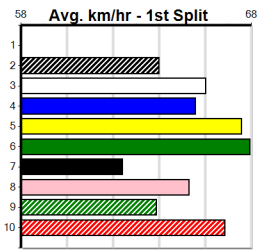

Watchdog Tips: **1** **8** **4** **6** **Bet:** Win 1

TAILS OF JONNY (1) gets the gun draw for this and if he can step cleanly he could prove hard to hold out here. ASTON FULHAM (8) can race on the speed from the outset here and he looks set to be prominent throughout.

Form Box	Wgt	Dist	Track	Date	Time	BON	Margin	1st/2nd (Time)	PIR	Checked	Comment	W/R	Split 1	S/P	Grade	
1	TAILS OF JONNY [M]															
	Gun draw, handy last start placing, can go close. $4.60															
	BK Dog Jan-22 Sire: HOUDINI BOY Dam: HELEN'S TEDDY Trainer: Donna Furey (Pearcedale)															
	Owner(s): D Furey															
	Winning Distances: < 300m (0) 300 - 399m (0) 400 - 499m (0) 500 - 599m (0) 600 - 699m (0) > 700m (0)															
	Winning Weights:															
	3rd (3)	34.1	300	HVL	R1	18-Feb-24	17.12	16.50	2.75L RAPIDFIRE LAYLA (16.93)	M/1				3.86	$8.60	M
	3rd (2)	34.5	300	HVL	R1	25-Feb-24	16.99	16.27	1.25L IT'S A HOUDINI (16.92)	M/2				3.90	$6.30	MH
	8th (2)	34.7	300	HVL	R1	15-Mar-24	17.79	16.83	12.00 BLUE CHINCHILLA (16.99)	M/5				4.03	$3.40	T3-M
	7th (4)	33.7	300	HVL	R1	01-Jul-24	17.74	16.87	9.50L RAGING ELSA (17.11)	S/5				4.08	$2.60	T3-M
6th (3)	32.4	300	HVL	R9	02-Aug-24	17.89	16.98	9.00L WALTZING INFERNO (17.27)	S/6				4.15	$2.90	T3-M	
8th (6)	32.3	300	HVL	R1	16-Aug-24	17.54	16.77	4.50L DEMONIC SPIRIT (17.24)	M/5				4.11	$22.70	T3-M	
3rd (2)	32.8	300	HVL	R1	26-Aug-24	17.18	16.68	2.50L CHEWBACCA (17.02)	M/2				3.97	$9.10	T3-M	
Last 3 wins NOT included above																
Box History																
Bx	1st	2nd	3rd	4th	5th	6th	7th	8th								
1																
2		2														
3			1				1									
4								1								
5																
6																
7																
8																
Prize Best						$680.00										
Starts						16.99(2)-25/2/24										
Trk/Dts						7-0-0-3										
APM						7-0-0-3										
						264										

2	GLASS BUTTONS [M]															
	Can show early speed but place looks best. $15.00															
	BK Bitch Mar-22 Sire: ASTON DUKE Dam: STARLIGHT JILL Trainer: Meredith Prentice (Wangaratta)															
	Owner(s): M Prentice															
	Winning Distances: < 300m (0) 300 - 399m (0) 400 - 499m (0) 500 - 599m (0) 600 - 699m (0) > 700m (0)															
	Winning Weights:															
	4th (8)	24.8	300	HVL	R1	26-May-24	17.42	16.71	8.50L SWIFTY GIRL (16.83)	M/4				4.05	$13.70	M
	7th (3)	25.2	300	HVL	R1	02-Jun-24	17.61	16.66	7.50L FLAMING FOX (17.10)	M/2		SW		4.05	$11.00	M
	6th (6)	24.9	300	HVL	R1	14-Jun-24	17.63	16.83	7.00L NOTORIOUS BLAZE (17.16)	M/7				4.27	$20.10	T3-M
	2nd (8)	25.3	390	SHP	R1	20-Jun-24	23.38	22.20	0.75L SHEILA'S WAIT (23.33)	M/12			W	8.67	$2.60	M
8th (6)	25.7	390	SHP	R2	04-Jul-24	23.26	22.18	11.00 SELECT MILLS (22.52)	M/65				8.95	$129.20	T3-M	
4th (6)	26.0	390	SHP	R3	11-Jul-24	22.89	22.09	4.50L KRAKEN COOL (22.58)	Q/17			W	8.60	$93.80	T3-M	
4th (4)	25.7	300	HVL	R1	16-Aug-24	17.32	16.77	1.25L DEMONIC SPIRIT (17.24)	M/2				4.02	$37.70	T3-M	
Last 3 wins NOT included above																
Box History																
Bx	1st	2nd	3rd	4th	5th	6th	7th	8th								
1																
2																
3								1								
4				1												
5																
6					1		1									
7																
8	1		1													
Prize Best						$495.00										
Starts						17.32(4)-16/8/24										
Trk/Dts						7-0-1-0										
APM						4-0-0-0										
						327