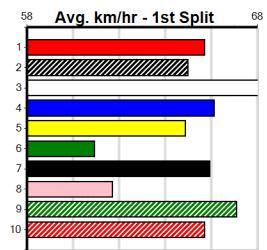

"THE SHED" @ Healesville Greys

Distance: 300m, Race Type: Grade 5 T3, Total Prizemoney: $1,530
1st: $1,000, 2nd: $320, 3rd: $160, 4th: $50

SHE'S SOMETHING (5) showed good speed in her handy placing here last start and she may go one better with any luck early. IN THEIR HONOUR (4) will find this much easier than his last few starts and can challenge after a recent freshen up.

Watchdog Tips: 5 4 3 1 Bet: Box Quinella 3,4,5 ($10 for 333.33%)

WASTE LAND [5] Gun draw, can show early speed, threat if steps. $8.50
BK Dog Apr-20 Sire: PETER ROCKET Dam: ASTON CHIE
Owner(s): H Jones
Trainer: Adam Norris (Girgarre)
Winning Distances: < 300m (0) 300 - 399m (7) 400 - 499m (0) 500 - 599m (0) 600 - 699m (0) > 700m (0)
Winning Weights: 32.5(1) 32.6(1) 32.9(1) 33.5(2) 33.6(1) 33.8(1)
Box History table and Prize Best Starts table included.

INTER TITAN [5] Good turn of foot once balanced, cannot dismiss. $7.50
BK Dog Mar-21 Sire: MY REDEEMER Dam: INTER HELEN
Owner(s): K Kubik
Trainer: Kenneth Kubik (Seymour)
Winning Distances: < 300m (0) 300 - 399m (3) 400 - 499m (0) 500 - 599m (0) 600 - 699m (0) > 700m (0)
Winning Weights: 29.1(2) 30.2(1)
Box History table and Prize Best Starts table included.

REDEEMING LILLY [5] Resuming from a long layoff, smart trial, chance. $3.50
BK Bitch Jan-21 Sire: MY REDEEMER Dam: JERRA LILLY
Owner(s): D Pryse
Trainer: David Pryse (Benloch)
Winning Distances: < 300m (0) 300 - 399m (4) 400 - 499m (0) 500 - 599m (0) 600 - 699m (0) > 700m (0)
Winning Weights: 29.9(1) 30.1(2) 30.4(1)
Box History table and Prize Best Starts table included.

IN THEIR HONOUR [5] Resuming, easier than last few here, main danger. $5.00
BK Dog Dec-20 Sire: MY BRO FABIO Dam: LOVE CAPERS
Owner(s): J Stemmer
Trainer: Jason Stemmer (Bangholme)
Winning Distances: < 300m (0) 300 - 399m (5) 400 - 499m (0) 500 - 599m (0) 600 - 699m (0) > 700m (0)
Winning Weights: 31.6(1) 31.7(2) 31.9(1) 32.1(1)
Box History table and Prize Best Starts table included.

SHE'S SOMETHING [5] Showed speed in handy last start placing, go close $3.80
BK Bitch Feb-19 Sire: BANJO BOY Dam: LEAVE ME OUT
Owner(s): DEFA (SYN), S Wilson, T Wilson
Trainer: Bernie Ender (St Albans)
Winning Distances: < 300m (0) 300 - 399m (9) 400 - 499m (1) 500 - 599m (2) 600 - 699m (0) > 700m (0)
Winning Weights: 29.3(1) 29.5(1) 29.6(1) 29.9(3) 30.0(2) 30.1(3) 30.2(1)
Box History table and Prize Best Starts table included.