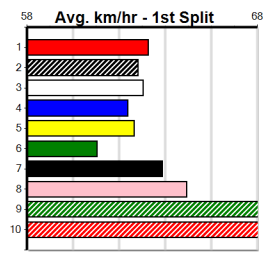

HEALESVILLE FOOTBALL NETBALL CLUB

Distance: 350m, Race Type: Grade 5 T3, Total Prizemoney: $1,530
1st: $1,000, 2nd: $320, 3rd: $160, 4th: $50

IMPRESS SIMBA (8) is well drawn out wide on the track and he could be the one to beat after his smart Bendigo win 2 starts back. SWEET NUGGET (1) can race closer to the speed in the early stages here and he may be the main danger.

Watchdog Tips: **8** **1** **7** **4** **Bet:** **Win 8**

1

SWEET NUGGET [5] **$2.40**

BK Dog Feb-22 **Sire: ZAMBORA BROCKIE Dam: SHE'S A BLAZIN'**

Owner(s): M Droog **Trainer: Ricky Jarvis (Tyers)**

Winning Distances: < 300m (0) 300 - 399m (2) 400 - 499m (2) 500 - 599m (0) 600 - 699m (0) > 700m (0)

Winning Weights: 34.1(1) 34.6(1) 34.7(1) 34.8(1)

Rank	Age	Sex	Dist	Track	Date	Time	BOB	Margin	1st/2nd (Time)	PIR	Checked	Comment	WR	Split 1	S/P	Grade
3rd	(3)	34.2	350	HVL	R6	28-Jun-24	19.69	19.34	3.25L CYCLONE WILL (19.48)	S/7	.	.	.	6.82	$2.70	T3-5
4th	(2)	34.0	435	SLE	R12	03-Jul-24	25.09	24.41	7.00L WHERE'S FIFTY (24.63)	S/877	.	W	.	5.66	$3.20	5NP
3rd	(8)	34.1	500	TRA	R8	08-Jul-24	28.34	28.08	4.00L INTERNAL AFFAIRS (28.08)	M/344	.	W	.	9.44	$2.80	5
4th	(1)	34.1	500	TRA	R8	15-Jul-24	29.59	29.15	6.50L CREW (29.15)	M/344	.	W	.	9.74	$4.70	T3-5
7th	(7)	34.1	460	WGL	R6	25-Jul-24	27.25	26.16	16.00 MY COOL JACK (26.16)	S/887	.	.	.	7.07	$7.60	T3-5
3rd	(4)	34.1	350	HVL	R6	05-Aug-24	19.71	19.55	2.25L VIKING (19.55)	M/4	.	.	.	6.82	$6.00	T3-5
5th	(1)	34.0	510	SLE	R8	14-Aug-24	29.68	29.41	4.00L PACIFIC PRINCESS (29.41)	S/322	.	.	.	9.72	$11.80	5
6th	(6)	33.8	350	HVL	R4	23-Aug-24	19.96	19.28	6.50L ZIPPI MUSTANG (19.52)	S/8	.	.	.	6.99	$4.20	T3-5

Last 3 wins NOT included above

1st	(4)	34.8	395	TRA	R4	01-Apr-24	22.78	22.27	1.00L CANNONEER (22.84)	M/452	.	SW	.	3.87	$3.90	T3-7
1st	(8)	34.7	450	TRA	R5	06-Apr-24	25.36	25.20	1.00L SODA GRENADE (25.43)	M/311	.	SW	W	6.77	$1.60	X67
1st	(6)	34.1	350	HVL	R6	21-Jun-24	19.61	19.54	1.5L MR. LARSON (19.71)	S/7	.	.	.	6.80	$3.80	T3-5

Box History

Bx	1st	2nd	3rd	4th	5th	6th	7th	8th
1								
2	1							
3		1						
4			1					
5				1				
6	1							
7	1	1		1	1			
8	1		1					

Prize Best Starts Trk/Dts APM

$5825.00
19.61(6)-21/6/24
25-4-2-4
5-1-0-3
2728