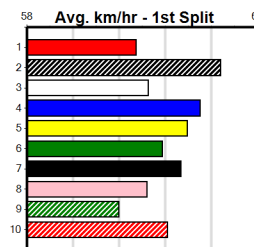

CROYDON HOMING PIGEON CLUB

Distance: 300m, Race Type: Tier 3 - Grade 7, Total Prizemoney: $1,530
1st: $1,000, 2nd: $320, 3rd: $160, 4th: $50

CHEWBACCA (1) was a solid winner from this same box last start and he has the chance to make it two in a row today. EVEN CHANCE (8) was also a good last start winner from the same box and could be right in the finish again.

Watchdog Tips: **1** **8** **5** **6** **Bet:** Quinella 1/8 ($10 for 1000%)

1

CHEWBACCA [7] **Solid win from this box last start, can go close.** **$3.80**
BD Dog Feb-22 Sire: ZAMBORA BROCKIE Dam: SHE'S A BLAZIN' Trainer: Jack Clarke (Creswick)
Owner(s): J Clarke
Winning Distances: < 300m (0) 300 - 399m (1) 400 - 499m (0) 500 - 599m (0) 600 - 699m (0) > 700m (0)
Winning Weights: 37.0(1)

2nd	3rd	4th	5th	6th	7th	8th	
(8) 34.9 300 HVL R1 21-Jun-24 17.39 16.81 1.25L DISCO GIZMO (17.32) M/2 . . . . . 4.12 $6.60 T3-M	(2) 34.5 390 WBL R2 24-Jun-24 24.26 22.13 24.00 PAW JULIA (22.63) Q/36 . . . . . V0 . 9.00 $9.20 M	(-) 35.3 390 WBL . . . . . 11-Jul-24 22.84 . . . . . 4.75L Trial Cleared Q/11 . . . . . 1of5 . 8.86 . ST	(2) 35.5 390 WBL R1 15-Jul-24 22.99 22.62 4.50L PACK YOUR BAGS (22.68) Q/22 . . . . 8.94 $18.20 M	(2) 35.7 300 HVL R1 18-Jul-24 17.55 16.95 3.5L SUGAR ROO (17.31) S/7 . . . . 4.16 $4.20 T3-M	(3) 35.7 300 HVL R1 23-Jul-24 17.48 16.72 1.5L PROVOCATION (17.38) S/8 . . . . 4.19 $2.40 T3-M	(1) 35.8 300 HVL R2 26-Jul-24 17.21 16.76 0.25L DAMAGED PANEL (17.21) S/4 . . . . 4.15 $6.00 T3-M	(1) 37.0 300 HVL R1 26-Aug-24 17.02 16.68 1.75L ARE YOU OKAY (17.12) M/1 . . . . 3.97 $4.90 T3-M

Last 3 wins NOT included above

Box	1st	2nd	3rd	4th	5th	6th	7th	8th
1	1	1						
2			2			1	2	
3					1			1
4								
5					1			
6								1
7			1			1		
8		1		1				

Prize Best Starts Trk/Dts APM: $2540.00, 17.02(1)-26/8/24, 17-1-3-3, 8-1-3-2, 2052

2

DISCO GIZMO [7] **Handy early speed but place looks best here.** **$16.00**
BK Dog Apr-22 Sire: GET IT GIZMO Dam: WONDERFUL WORLD Trainer: Gavin Ithier (Devon Meadows)
Owner(s): G Ithier
Winning Distances: < 300m (0) 300 - 399m (1) 400 - 499m (0) 500 - 599m (0) 600 - 699m (0) > 700m (0)
Winning Weights: 28.9(1)

4th	5th	6th	7th	8th
(8) 28.5 350 TRA R4 10-Jul-24 20.72 19.79 8.50L OUR GLAD (20.15) M/544 . . . . . 6.84 $2.00 7	(4) 28.5 300 HVL R2 12-Jul-24 17.27 16.68 8.50L STORM SENSATION (16.68) M/2 . . . . . 3.97 $5.20 T3-7	(8) 28.1 400 WGL R3 18-Jul-24 23.63 22.88 11.00 ARKA RIVER (22.89) Q/34 . . . . . 8.55 $15.50 7	(2) 28.1 300 HVL R3 23-Jul-24 17.55 16.72 5.50L CERSEI'S BOY (17.16) S/8 . . . . . 4.12 $2.90 T3-7	(1) 27.9 300 HVL R2 02-Aug-24 17.48 16.98 5.50L LITTLE MISS ENVY (17.11) M/3 . . . . . 4.07 $6.30 T3-7

Last 3 wins NOT included above

Box	1st	2nd	3rd	4th	5th	6th	7th	8th
1			1		1	1		
2	1						1	
3			1		1			
4			2			1		
5						1		
6								
7					1	2		
8				1	2			

Prize Best Starts Trk/Dts APM: $1790.00, 17.27(4)-12/7/24, 14-1-0-4, 8-1-0-1, 1032