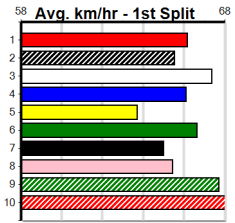

SPORTSBET SAME RACE MULTI

Distance: 600m, Race Type: Mixed 4/5, Total Prizemoney: $10,375
1st: $7,000, 2nd: $2,150, 3rd: $1,075, 4th: $150

5
7:50PM
(VIC time)

CANYA ALL CLASS (7) is a gifted chaser who looks suited to this distance range. LASSARD (1) had to work overtime when posted throughout in a strong race here last week and will appreciate the inside box tonight.

Watchdog Tips: 7 1 4 3 Bet: Box Quinella 1,7 ($10 for 1000%)

Main table containing race details for horses 1-10, including name, trainer, race conditions, and performance data. Each entry includes a summary section with the horse's name, trainer, race details, and a 'Winning Boxes' table with prize money and starting information.