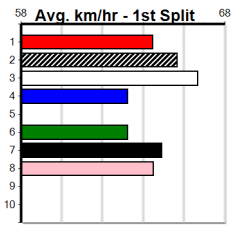

The Meadows

TOPCAT VIDEO CUP HT1

Distance: 730m, Race Type: S/E Heat, Total Prizemoney: $10,375
1st: $7,000, 2nd: $2,150, 3rd: $1,075, 4th: $150

7

8:32PM

(VIC time)

AUNT VIRGINIA (4) has quickly become one of the nations best stayers and has the ability to either lead or come off the speed to win. SHAKE AND BAKE (2) loves an inside draw and looks the clear danger.

Watchdog Tips:

3

2

7

4

Bet:

Win 3

Form Box Weight Dist Track Date Time BON Margin 1st/2nd (Time) PIR Checked Comment W/R Split 1 S/P Grade

1 ROCK THE MARJEN [5] *Meets some jets here, place at very best.* **$51.00**

BK D Jan-22 FARLEY TURBO PRINCESS MARJEN

Trainer: David Jensen (Woodstock)

2nd (2)	33.8	715	SAP	R4	29-Jul-24	42.57	42.23	5.00	LEMERLEY ZOE (42.23)	S/3322	.	.	.	6.30	$14.60	S
7th (2)	34.0	660	BAL	R8	07-Aug-24	39.49	38.32	17.00	WINDSOR GIRL (38.32)	M/7777	.	VO	.	13.59	$20.40	5
3rd (8)	33.5	595	SAP	R9	12-Aug-24	34.46	34.25	2.25	PAW YASMIN (34.31)	M/6664	.	.	.	9.39	$25.00	RWH
4th (7)	33.1	595	SAN	R6	22-Aug-24	34.43	34.19	2.25	VISTA ARGON (34.28)	M/4333	.	SW	.	9.40	$21.80	RWF

Owner(s): STEV MARJEN (SYN), I Marr, C Stevens, L Burfund

Winnings: Prize Best $18,444.38, Starts 37-6-3-3, Trk/Dst 2-1-0-0, APM $8035

2 SHAKE AND BAKE [5] *Inside draw suits, racing well, clear danger.* **$4.80**

BK B May-22 SHIMA SHINE SUPER TORA

Trainer: Jeffrey Britton (Anakie)

5th (5)	30.9	715	SAN	R4	01-Aug-24	42.39	41.78	9.00	LAUNT VIRGINIA (41.78)	S/6656	.	.	.	6.22	$4.80	SH
3rd (4)	30.7	715	SAN	R6	08-Aug-24	42.36	41.72	9.50	MEPUNGA SURPRISE (41.72)	M/6555	.	.	.	6.45	$3.30	X45
1st (1)	30.7	715	SAN	R5	15-Aug-24	41.85	41.85	6.00	LDRILL SERGEANT (42.26)	Q/2111	.	.	.	6.08	$3.20	X45
2nd (1)	31.1	680	GEL	R6	23-Aug-24	39.42	39.32	1.75	LELLA'S BABE (39.32)	Q/1111	.	.	.	18.31	$2.40	5

Owner(s): Super Tora (SYN), G Farrugia, W Gallagher, S Siegersma, B Schuring

Winnings: Prize Best $62,123.13, Starts 29-9-3-8, Trk/Dst 0-0-0-0, APM $38748

3 AUNT VIRGINIA [5] *One of the nations best stayers, the one to beat.* **$1.60**

BD B Jan-22 FERNANDO BALE QUENA DEE AIR

Trainer: John Paraskevas (Pearcedale)

3rd (3)	32.0	730	MEA	R6	20-Jul-24	43.08	43.00	1.25	LELLA'S BABE (43.00)	M/4433	.	SW	.	5.06	$3.40	GRP3
1st (7)	32.7	715	SAN	R4	01-Aug-24	41.78	41.78	3.00	REITERATE (41.98)	M/1111	.	SW	.	6.06	$2.90	SH
1st (4)	32.6	715	SAN	R9	08-Aug-24	41.84	41.72	0.75	LDRILL SERGEANT (41.88)	M/5431	.	SW	.	6.17	$2.10	SF
4th (4)	32.3	730	APK	R6	24-Aug-24	43.16	42.55	9.00	LRAIDER'S GUIDE (42.55)	0	.	.	.	16.12	$3.70	GRP1

Owner(s): SPARKLE AND FADE (SYN), J Paraskevas, A Paraskevas

Winnings: Prize Best $124,898.00, Starts 31-19-3-3, Trk/Dst 2-0-1-1, APM $70469