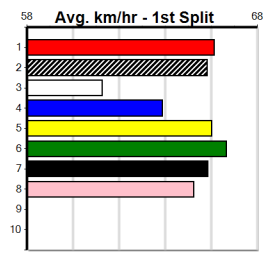

Distance: 525m, Race Type: Grade 5 Heat, Total Prizemoney: \$8,785  
1st: \$5,900, 2nd: \$1,820, 3rd: \$915, 4th: \$150

SUNNYSIDE JO (7) is racing in super form and holds a class edge. She can get a sit behind the explosive and likely leader HONEY ZEN (6). PAW ZELINI (8) should be able to get a nice cart across into this race.