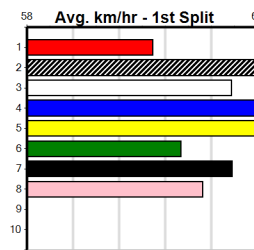

TOPCAT VIDEO CUP HT2

Distance: 730m, Race Type: S/E Heat, Total Prizemoney: $10,375
1st: $7,000, 2nd: $2,150, 3rd: $1,075, 4th: $150

DRILL SERGEANT (5) does not know how to run a bad race and is the most credentialed stayer in this race. BLACK SILENCER (3) boasts elite mid race speed and is a must for top 3 SRM players. MEPUNGA SURPRISE (2) had no luck here last week.

Watchdog Tips: 5 3 2 4 Bet: Box Trifecta 2,3,4,5 ($10 for 41.67%)

1 PAYBACK [5] Comes into calculations off this box. $12.00
BD Bitch Jun-22 Sire: HANDSOME PRINCE Dam: PAY CALL
Owner(s): Quaddie Boys (SYN), C Payne, C Hockey, P Joyce, A Northridge
Trainer: Terrence Reid (Yuroke)

2 MEPUNGA SURPRISE [4] Promising stayer, no luck last start, threat $3.80
F Bitch Oct-21 Sire: BARCIA BALE Dam: MEPUNGA ISLA
Owner(s): B Smith
Trainer: Jeffrey Britton (Anakie)

3 BLACK SILENCER [5] Can explode mid race, looks a serious threat $3.60
BK Dog Oct-21 Sire: HOOKED ON SCOTCH Dam: GWYDION
Owner(s): S White
Trainer: Kerrie White (Buln Buln East)

4 PASS MARK [4] Conditioned stayer, bold win last week, respect. $4.40
BK Dog Mar-22 Sire: FERNANDO BALE Dam: MY GIRL KIZZY
Owner(s): THE WILLY STROLLERS (SYN), J Sharp, M Alexander
Trainer: Jeffrey Britton (Anakie)

5 DRILL SERGEANT [3] Biks Class edge, settles on the speed, go close. $4.50
WBK Dog Jul-20 Sire: MY REDEEMER Dam: PRINCESS POUT
Owner(s): N Young
Trainer: Shane Drummond (Heathcote)