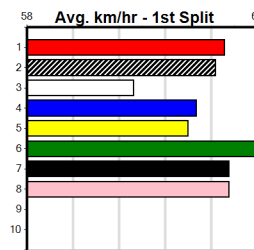

PAT HAAS CLASSIC HT2

Distance: 525m, Race Type: Grade 5 Heat, Total Prizemoney: $8,785
1st: $5,900, 2nd: $1,820, 3rd: $915, 4th: $150

ASTON PING (2) speared the lids off this draw here 2 runs back clocking a smart 30.03 and a repeat effort would see her hard to catch. IRISH LUCY (8) beat a fast one last start in good time at Sandown Park. ZALI KEEPING (4) can race on the speed.

Watchdog Tips: 2 8 4 1 Bet: Win 2

Form Box Wgt Dist Track Date Time BON Margin 1st/2nd (Time) PIR Checked Comment W/R Split 1 S/P Grade

GROOVBIRD [5] Drawn to get plenty of room. Key player. $6.00
BK Bitch May-22 Sire: NEED MY MONEYNOW Dam: SAINT WEST
Owner(s): KRAMERICA (SYN), G Farrugia, W Gallagher
Trainer: Jeffrey Britton (Anakie)

Box History table and Prize Best Starts for GROOVBIRD.

ASTON PING [5] Can set a cracking speed out in front, go close. $3.50
BD Bitch Jan-22 Sire: FERNANDO BALE Dam: ZOOM OUT
Owner(s): R Borda
Trainer: Benjamin Magri (Avalon)

Box History table and Prize Best Starts for ASTON PING.

FACETIOUS [5] Versatile, can run home into a minor placing. $10.00
BD Bitch Dec-21 Sire: SUPERIOR PANAMA Dam: GEMILLY
Owner(s): D Verhagen
Trainer: Bruno Panetta (Melton West)

Box History table and Prize Best Starts for FACETIOUS.

ZALI KEEPING (NSW)[5] Settles on the speed, smart type, can threaten. $5.50
BK Bitch May-22 Sire: MOGAMBO Dam: CAITLYN KEEPING
Owner(s): The Ian Iain's Lunch (SYN), C Hutchison, T Aloisi, I Juster, I Friend, I Macrae, I Jackson
Trainer: David Geall (Lara)

Box History table and Prize Best Starts for ZALI KEEPING.

CHAPPY'S THIEF [5] Back in form, needs to lead here, place best $16.00
WBK Bitch Dec-20 Sire: FULLY LOADED Dam: EXPRESS ANGEL
Owner(s): L Dickinson
Trainer: Loren Dickinson (St Albans)

Box History table and Prize Best Starts for CHAPPY'S THIEF.

1

2

3

4

5