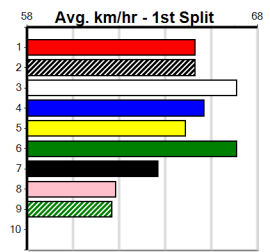

CITY VIEW BISTRO

Distance: 525m, Race Type: Mixed 6/7, Total Prizemoney: $8,785
1st: $5,900, 2nd: $1,820, 3rd: $915, 4th: $150

Inside 3 runners look set to dominate here. SPECNCER (3) looks the leader here and rising stars PAW GUNNER (2) and WHISKY TRIP (1) should get a nice trail behind him early and look set to battle it out in what promises to be an enticing affair.

Watchdog Tips: 2 1 3 4 Bet: Box Trifecta 1,2,3 ($10 for 166.67%)

Main table containing race details for WHISKY TRIP [7], PAW GUNNER (NSW)[6], SPENCER [6], RUXTON GIRL [7], and WARREGO STORM [6]. Each entry includes owner, sire, dam, winning distances, weights, and performance data.