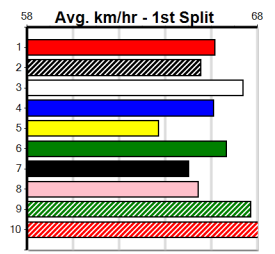

SPORTSBET SAME RACE MULTI

Distance: 600m, Race Type: Mixed 4/5, Total Prizemoney: $10,375
1st: $7,000, 2nd: $2,150, 3rd: $1,075, 4th: $150

CANYA ALL CLASS (7) is a gifted chaser who looks suited to this distance range. LASSARD (1) had to work overtime when posted throughout in a strong race here last week and will appreciate the inside box tonight.

Watchdog Tips: **7** **1** **4** **3** **Bet:** **Box Quinella 1,7 ($10 for 1000%)**

Form Box	Wgt	Dist	Track	Date	Time	BOB	Margin	1st/2nd (Time)	PIR	Checked	Comment	WR	Split 1	S/P	Grade		
1	LASSARD [5] Posted wide throughout here last week, danger. $3.20																
	BK	Dog					Nov-21	Sire: FLYING RICCIARDO		Dam: FLOWING		Trainer: Mark Delbridge (Balliang)					$3.20
	Owner(s): G Black																
	Winning Distances: < 300m (0) 300 - 399m (0) 400 - 499m (2) 500 - 599m (7) 600 - 699m (0) > 700m (0)																
	Winning Weights: 33.1(1) 33.4(1) 33.5(3) 34.2(1) 34.4(2) 34.5(1)																
	2nd	(7)	34.3	515	SAN	R2	04-Jul-24	29.76	29.18	3.5L	YOGEN BAILE (29.53)	S/5622			5.27	$3.60	5F
	3rd	(7)	34.2	515	SAN	R6	11-Jul-24	29.71	29.54	2.50L	FRED ROSE (29.54)	M/3444			5.19	$6.90	X45
	1st	(1)	34.2	515	SAN	R7	18-Jul-24	29.62	29.29	2.25L	FLYING CURRENCY (29.76)	M/2111			5.18	$2.70	X45
	1st	(5)	34.4	525	MEA	R7	27-Jul-24	30.32	30.09	4.00L	CABAO OPAL (30.59)	M/5441			5.21	$7.00	5
	2nd	(6)	34.7	525	MEA	R8	03-Aug-24	29.98	29.82	2.50L	MACKENNA (29.82)	M/4222			5.16	$8.80	X34
	4th	(7)	34.8	500	BEN	R7	09-Aug-24	28.19	28.04	1.5L	CHEAP RED WINE (28.09)	M/4444			6.79	$2.60	5H
6th	(5)	34.7	515	SAN	R7	15-Aug-24	29.70	29.09	9.00L	EXPLICIT (29.09)	M/5455			5.20	$8.60	X34	
4th	(7)	34.9	600	MEA	R6	24-Aug-24	34.83	34.55	4.25L	ZIPPING HOPKINS (34.55)	M/3333			9.06	$9.20	X45	
Last 3 wins NOT included above																	
1st	(5)	33.1	460	GEL	R8	03-Nov-23	26.06	26.00	0.05L	FIRE HOSE (26.06)	M/663			6.92	$14.40	X45	
1st	(3)	34.4	435	SLE	R9	19-May-24	24.45	24.45	0.25L	SETTLEMENT DAY (24.46)	M/333			5.30	$9.00	X45	
1st	(4)	34.5	515	SAP	R7	24-Jun-24	29.48	29.46	3.5L	FOOL'S JOURNEY (29.72)	M/2111		SW	5.14	$2.20	5H	

Box History

Box	1st	2nd	3rd	4th	5th	6th	7th	8th
1	1	1	1					
2		2						
3	1							
4	2			1	1			1
5	2	1				1		
6	2	1			1			
7	1	1	1	2				
8		1					1	

Prize Best Starts: $55100.00
Trk/Dts: 34.83(7)-24/8/24
APM: 26-9-7-2, 3-0-0-0, 25869