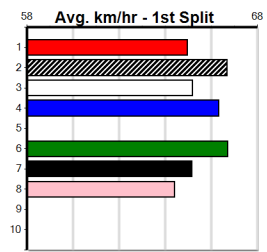

9

9:17PM

(VIC time)

PAT HAAS CLASSIC HT1

Distance: 525m, Race Type: Grade 5 Heat, Total Prizemoney: $8,785
1st: $5,900, 2nd: $1,820, 3rd: $915, 4th: $150

SHAYNA BALE (4) drops in class and can either lead or come off the speed to win in this class.
BEPOP JAZZ (2) lead for the most part when narrowly beaten here last week in good time and will strip fitter for the run.

Watchdog Tips: 4 2 3 7 **Bet:** Box Trifecta 2,3,4,7 ($10 for 41.67%)

Form Box	Wgt	Dist	Track	Date	Time	BON	Margin	1st/2nd (Time)	PIR	Checked	Comment	WR	Split 1	S/P	Grade	
1	FAST HEADACHE (SA)[5] $8.50															
	Improved run last start, one for the multiples.															
	F Bitch Feb-22 Sire: DYNA DOUBLE ONE Dam: RIGHT EXIT Trainer: Matthew Lanigan (Rowsley)															
	Owner(s): Love Story (SYN), T Rasmussen, L Mill															
	Winning Distances: < 300m (0) 300 - 399m (3) 400 - 499m (2) 500 - 599m (5) 600 - 699m (0) > 700m (0)															
	Winning Weights: 27.5(1) 27.6(1) 27.7(1) 27.8(1) 28.0(1) 28.5(3) 28.9(1) 29.4(1)															
	5th (1) 28.4 530 APK R8 11-Jul-24 30.98 30.41 2.25L STEALTH (30.82) 5.30 $4.20 5F															
	5th (6) 28.2 525 MEA R12 20-Jul-24 31.10 29.73 14.00 IRISH LUCY (30.16) M/5455 5.20 $9.50 5															
	6th (8) 28.2 515 SAN R10 25-Jul-24 29.99 29.23 11.00 FLYING ZULU (29.28) M/7666 5.19 $58.20 X45															
	5th (1) 27.8 515 SAN R11 01-Aug-24 30.14 29.23 9.50L SHIMA STEEL (29.50) M/7655 5.24 $35.70 X45															
<table border="1" style="width: 100%; border-collapse: collapse;"> <thead> <tr> <th>Bx</th> <th>1st</th> <th>2nd</th> <th>3rd</th> <th>4th</th> <th>5th</th> <th>6th</th> <th>7th</th> <th>8th</th> </tr> </thead> <tbody> <tr><td>1</td><td></td><td></td><td></td><td></td><td></td><td></td><td></td><td></td></tr> <tr><td>2</td><td></td><td></td><td>1</td><td></td><td>2</td><td></td><td>1</td><td>1</td></tr> <tr><td>3</td><td>1</td><td>1</td><td>1</td><td></td><td>2</td><td>1</td><td></td><td></td></tr> <tr><td>4</td><td>3</td><td>1</td><td></td><td></td><td></td><td></td><td></td><td></td></tr> <tr><td>5</td><td>1</td><td></td><td>1</td><td></td><td></td><td></td><td></td><td>1</td></tr> <tr><td>6</td><td></td><td></td><td>2</td><td></td><td>1</td><td></td><td></td><td></td></tr> <tr><td>7</td><td>3</td><td>1</td><td>2</td><td>2</td><td>1</td><td></td><td></td><td></td></tr> <tr><td>8</td><td>2</td><td></td><td></td><td>1</td><td></td><td>1</td><td></td><td>1</td></tr> </tbody> </table>																
<table border="1" style="width: 100%; border-collapse: collapse;"> <tr><td>Prize Best</td><td colspan="8">$29895.00</td></tr> <tr><td>Starts</td><td colspan="8">30.42(3)-13/4/24</td></tr> <tr><td>Trk/Dts</td><td colspan="8">41-10-3-7</td></tr> <tr><td>APM</td><td colspan="8">5-0-1-0 11324</td></tr> </table>																
2	BEBOP JAZZ [5] $3.00															
	Narrowly beaten in god time last week, danger.															
	BK Bitch Sep-22 Sire: SHIMA SHINE Dam: JAZZ OPERA Trainer: Peter Presutto (Devon Meadows)															
	Owner(s): N Presutto															
	Winning Distances: < 300m (0) 300 - 399m (0) 400 - 499m (3) 500 - 599m (0) 600 - 699m (0) > 700m (0)															
	Winning Weights: 27.2(3)															
	1st (8) 27.2 450 SHP R5 10-Jun-24 25.25 25.25 1.25L PIEBALD (25.32) Q/111 SW 6.56 $3.40 MSF															
	5th (2) 27.0 450 SHP R2 15-Jun-24 25.44 24.94 5.50L ZEUS THUNDERBOLT (25.08) M/333 6.60 $4.80 GL															
	2nd (6) 27.5 525 MEA R1 20-Jul-24 30.33 29.73 0.025 VISTA YTRIUM (30.32) M/2111 5.14 $4.80 X67															
	5th (3) 27.4 525 MEA R3 27-Jul-24 31.53 30.09 19.00 NEEDFUL (30.21) Q/3345 V5 5.19 $3.00 X67															
<table border="1" style="width: 100%; border-collapse: collapse;"> <thead> <tr> <th>Bx</th> <th>1st</th> <th>2nd</th> <th>3rd</th> <th>4th</th> <th>5th</th> <th>6th</th> <th>7th</th> <th>8th</th> </tr> </thead> <tbody> <tr><td>1</td><td></td><td></td><td>1</td><td></td><td></td><td></td><td></td><td></td></tr> <tr><td>2</td><td>1</td><td>1</td><td></td><td></td><td>1</td><td></td><td></td><td></td></tr> <tr><td>3</td><td></td><td></td><td></td><td></td><td>1</td><td></td><td></td><td></td></tr> <tr><td>4</td><td>1</td><td></td><td></td><td></td><td></td><td></td><td></td><td></td></tr> <tr><td>5</td><td></td><td></td><td></td><td></td><td></td><td></td><td></td><td></td></tr> <tr><td>6</td><td></td><td>2</td><td></td><td></td><td></td><td></td><td></td><td></td></tr> <tr><td>7</td><td></td><td></td><td></td><td></td><td></td><td></td><td></td><td></td></tr> <tr><td>8</td><td>1</td><td></td><td></td><td></td><td></td><td></td><td></td><td></td></tr> </tbody> </table>																
<table border="1" style="width: 100%; border-collapse: collapse;"> <tr><td>Prize Best</td><td colspan="8">$11310.00</td></tr> <tr><td>Starts</td><td colspan="8">30.08(2)-24/8/24</td></tr> <tr><td>Trk/Dts</td><td colspan="8">9-3-3-1</td></tr> <tr><td>APM</td><td colspan="8">3-0-2-0 8958</td></tr> </table>																
3	BORACAY SUMMER [5] $5.50															
	Has the speed to challenge here, key player.