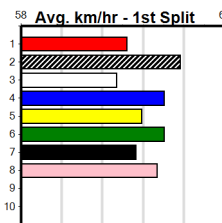

WOOD MOTORCYCLE & MOWER (275+RAN)

Distance: 450m, Race Type: Grade 5, Total Prizemoney: $1,530
1st: $1,000, 2nd: $320, 3rd: $160, 4th: $50

8

5:04PM

(VIC time)

Watchdog Tips:

0 0 0 0

Bet:

Form	Box	Weight	Dist	Track	Date	Time	BON	Margin	1st/2nd (Time)	PIR	Checked	Comment	W/R	Split 1	S/P	Grade

1 SPANISH BULLET [5]
BK D Jan-21 BERNARDO STAR DESIRE
Trainer: Chris Armstrong (Hoppers Crossing)
5th (7) 31.8 400 WGL R4 23-Jul-24 23.01 22.43 2.25LASTON CORLEONE (22.87) M/45 . . . . 8.52 $21.30 5
7th (7) 32.5 450 BAL R6 31-Jul-24 25.97 25.24 11.00JETSTREAM ICON (25.24) S/668 . . . . 6.75 $33.10 X45
8th (8) 33.0 350 HVL R5 04-Aug-24 19.79 18.94 5.00LDR. QUEENIE (19.45) S/4 . . . . 6.68 $26.70 5
7th (1) 32.8 435 SLE R11 07-Aug-24 25.25 24.38 9.00LDR. FARRAH (24.64) S/565 . . . . 5.39 $22.00 5
Owner(s): P Morganti

Winning Boxes

1	2	3	4	5	6	7	8
1	1		1	1	2	2	
Prize	$20,505.00						
Best	25.89						
Starts	46-8-9-7						
Trk/Dst	1-0-0-0						
APM	$8616						

2 MINH NARDO (NSW)[5]
BK B Apr-22 BERNARDO SHELBY DREAM
Trainer: Raylene Gavin (Killarney)
7th (5) 26.9 410 HOR R10 16-Jul-24 24.09 23.34 11.00SHOW CAUSE (23.34) M/78 . . . . 10.81 $25.20 5
2nd (3) 27.1 450 WBL R8 22-Jul-24 25.89 25.72 2.50SAINT MICK (25.72) M/422 . . . . 6.95 $3.50 5
1st (4) 27.2 450 WBL R6 29-Jul-24 25.70 25.70 1.00SAINT JADE (25.76) Q/111 . . . . 6.65 $1.70 5
5th (2) 27.5 450 WBL R5 08-Aug-24 25.97 25.35 3.25LOLLIE DEEDS (25.75) M/334 . SW . 6.74 $4.00 5
Owner(s): R Gavin

Winning Boxes

1	2	3	4	5	6	7	8
1		1		2			
Prize	$6,295.00						
Best	25.58						
Starts	22-4-2-3						
Trk/Dst	10-3-2-0						
APM	$4044						

3 THAT'S A BOODIE [5]
BK D Feb-22 BERNARDO BUSH BLOSSOM
Trainer: Patrick Furci (Maribyrnong)
6th (7) 29.9 400 GEL R6 23-Jul-24 23.39 22.44 8.50LTONIC'S GIRL (22.81) S/67 . . . . 8.77 $3.80 5
3rd (7) 30.2 390 BAL R5 29-Jul-24 22.90 22.45 2.75LSANDY'S LARA (22.72) M/35 . . . . 8.73 $4.80 5
1st (7) 30.3 400 GEL R4 03-Aug-24 22.95 22.64 0.25LNINETYMILE ROCKS (22.96) M/22 . SW . 8.67 $4.50 5
4th (1) 30.5 390 BAL R12 05-Aug-24 22.93 22.44 2.50LBRAVADO (22.77) M/54 . . . . 8.75 $2.20 T3-5
Owner(s): A Matthews

Winning Boxes

1	2	3	4	5	6	7	8
1			1	1	1		
Prize	$6,450.00						
Best	25.92						
Starts	21-4-2-2						
Trk/Dst	2-0-0-0						
APM	$2908						

4 ELK [5]
BK B Sep-21 FERNANDO BALE BRYLEE
Trainer: Gary Hunt (Cudgee)
1st (1) 27.2 410 HOR R3 21-Jul-24 23.53 23.19 3.50PAW GLORY (23.77) Q/11 . SW . 10.49 $2.60 6G
1st (4) 27.2 390 WBL R11 25-Jul-24 22.59 22.11 1.75LFAR AWAY TEARS (22.70) M/21 . . . . 8.93 $2.70 5
5th (1) 27.7 350 HVL R9 28-Jul-24 20.00 19.29 4.50BLUE VENETTA (19.69) M/5 . . . . 6.69 $4.10 5
7th (8) 27.6 410 HOR R11 06-Aug-24 24.06 23.13 9.00LRIPPER RILEY (23.46) M/68 . . W 10.75 $3.80 5
Owner(s): R Morrissey

Winning Boxes

1	2	3	4	5	6	7	8
2			2				
Prize	$12,035.00						
Best	FSTD						
Starts	22-4-5-5						
Trk/Dst	0-0-0-0						
APM	$5812