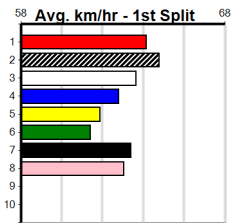

MATKO HIRE (275+RANK)

Distance: 390m, Race Type: Grade 7, Total Prizemoney: \$1,530  
1st: \$1,000, 2nd: \$320, 3rd: \$160, 4th: \$50

3

3:07PM

(VIC time)

Watchdog Tips: 0 0 0 0 Bet: .

Table containing race details for 10 races. Each race entry includes race number, name, dog name, trainer, date, box weight, distance, track, date, time, BONA, Margin, 1st/2nd (Time), PIR, Checked, Comment, W/R, Split 1, S/P, Grade, and Winning Boxes. Race 9 is marked 'NO RESERVE'.