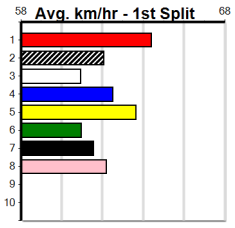

Watchdog Tips: 0 0 0 0 Bet:

Main race listing table with columns: Form, Box, Weight, Dist, Track, Date, Time, BON, Margin, 1st/2nd (Time), PIR, Checked, Comment, W/R, Split 1, S/P, Grade. Includes sections for MYOLA THALIA [7], SOHO QUICKLY BY [7], GROOVIN' (NSW)[7], PAW NIKKI (NSW)[7], WAIRUA'S WAY (NSW)[7], HEATHER BALE (NSW)[7], MR. BOOT BOOT [7], INGA ANDIE [7], and NO RESERVE ***.