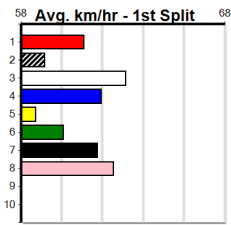

MACEY'S BISTRO (275+RANK)

Distance: 390m, Race Type: Maiden, Total Prizemoney: $1,530
1st: $1,000, 2nd: $320, 3rd: $160, 4th: $50

2
2:52PM
(VIC time)

Watchdog Tips: **0 0 0 0** **Bet:** .