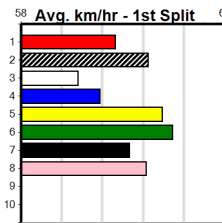

SPORTSBET SET A DEPOSIT LIMIT (275+

12

6:26PM

(VIC time)

Distance: 390m, Race Type: Grade 5, Total Prizemoney: $1,530
1st: $1,000, 2nd: $320, 3rd: $160, 4th: $50

Watchdog Tips:

0 0 0 0

Bet:

Form Box Weight Dist Track Date Time BON Margin 1st/2nd (Time) PIR Checked Comment W/R Split 1 S/P Grade

1 CHASING JIMMY [5] BE D Dec-19 MY REDEEMER MIRACLES HAPPEN
Trainer: Elizabeth Steel (Nullawarre North)
7th (3) 31.8 390 WBL R10 15-Jul-24 23.75 22.62 17.00LROXY CRUMPET (22.62) M/75 . . . 9.26 $28.20 5

Winning Boxes table for race 1 with columns 1-8 and rows for Prize Best, Starts, Trk/Dst, APM.

2 SHAKA GOES BANG [5] BK D Oct-21 SENNACHIE DESTINI JAGUAR
Trainer: Michael Bewley (Pentland Hills)
5th (4) 33.0 425 BEN R5 08-May-24 24.81 23.97 12.00LINTER STAR FIRE (24.02) M/335 . . . 6.66 $15.30 T3-5

Winning Boxes table for race 2 with columns 1-8 and rows for Prize Best, Starts, Trk/Dst, APM.

3 SOHO SIMON SAYS [5] RBD D Aug-21 WHISKEY RIOT CRUISING BY
Trainer: Michael Davison (Talbot)
8th (6) 30.6 390 WBL R10 08-Jul-24 23.14 22.15 8.50LGOLDEN SCOTCH (22.55) S/88 . . . 9.27 $17.30 5

Winning Boxes table for race 3 with columns 1-8 and rows for Prize Best, Starts, Trk/Dst, APM.

4 NEENA BALE (NSW)[5] BK B May-21 DYNA VILLA JACLYN BALE
Trainer: Luke Harris (Devon Meadows)
8th (6) 25.5 460 WGL R7 25-Jul-24 27.59 26.16 17.00LDASHER BALE (26.42) M/575 . SW . 6.76 $12.20 T3-5

Winning Boxes table for race 4 with columns 1-8 and rows for Prize Best, Starts, Trk/Dst, APM.

5 PENNY BLUE DEMON [5] BE D Feb-22 FERNANDO BALE MY DEWANA PENNY
Trainer: Chris Armstrong (Hoppers Crossing)
7th (5) 29.5 425 BEN R3 20-Jul-24 24.96 24.13 12.00LMICKLEJOHN (24.14) M/877 . . . 6.97 $16.00 5

Winning Boxes table for race 5 with columns 1-8 and rows for Prize Best, Starts, Trk/Dst, APM.

6 FEND THEM OFF [5] BD D Mar-20 FERNANDO BALE MADE FIRST
Trainer: Raymond Mahony (Southern Cross)
6th (5) 30.7 390 WBL R11 11-Jul-24 23.11 21.94 11.00LPURSUIT (22.36) M/66 . . . 8.94 $29.40 5

Winning Boxes table for race 6 with columns 1-8 and rows for Prize Best, Starts, Trk/Dst, APM.

7 VANS TURBO [5] BD D Dec-19 MY REDEEMER MIRACLES HAPPEN
Trainer: Trevor Steel (Nullawarre)
7th (7) 32.4 450 WBL R7 18-Jul-24 26.32 25.28 7.50LLEKTRA LYANNA (25.83) M/677 . . . 6.89 $53.00 5

Winning Boxes table for race 7 with columns 1-8 and rows for Prize Best, Starts, Trk/Dst, APM.

8 STRIKING HOLLY [5] BK B May-20 ZAMBORA BROCKIE CRYMELON HOLLY
Trainer: Annette Kampman (Purdeet)
7th (2) 27.2 390 WBL R12 10-Jun-24 23.38 22.18 12.00LBUGS (22.60) M/37 . V10 W 8.94 $29.70 5

Winning Boxes table for race 8 with columns 1-8 and rows for Prize Best, Starts, Trk/Dst, APM.

9 *** NO RESERVE ***
Trainer:
Owner(s):

Winning Boxes

10 *** NO RESERVE ***
Trainer:
Owner(s):

Winning Boxes