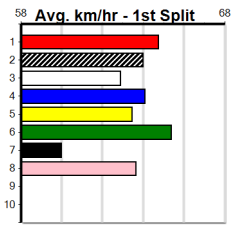

10

5:43PM

(VIC time)

Distance: 390m, Race Type: Grade 6, Total Prizemoney: $1,530
1st: $1,000, 2nd: $320, 3rd: $160, 4th: $50

Watchdog Tips:

0 0 0 0

Bet: