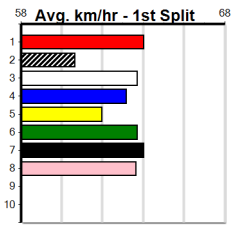

MATKO HIRE (275+RANK)

Distance: 390m, Race Type: Grade 7, Total Prizemoney: $1,530
1st: $1,000, 2nd: $320, 3rd: $160, 4th: $50

3

3:07PM

(VIC time)

Watchdog Tips: 0 0 0 0 Bet: .

Table containing race details for 10 races. Each race entry includes race number, name, dog name, trainer, date, box weight, distance, track, date, time, BONA, Margin, 1st/2nd (Time), PIR, Checked, Comment, W/R, Split 1, S/P, Grade, and Winning Boxes. Race 9 is marked 'NO RESERVE'.