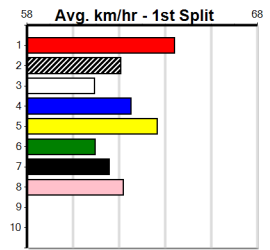

WANNON FUNCTION CENTRE (275+RANK)

9

5:26PM

(VIC time)

Distance: 390m, Race Type: Grade 7, Total Prizemoney: $1,530
1st: $1,000, 2nd: $320, 3rd: $160, 4th: $50

Watchdog Tips:

Bet:

Form	Box	Wgt	Dist	Track	Date	Time	BON	Margin	1st/2nd (Time)	PIR	Checked	Comment	WR	Split 1	S/P	Grade

1 MYOLA THALIA [7]

BK Bitch Dec-22 Sire: AUSSIE INFRARED Dam: UNDERCOVER BOSS Trainer: Annette Kampman (Purdeet)

Owner(s): A Kampman
Winning Distances: < 300m (0) 300 - 399m (1) 400 - 499m (0) 500 - 599m (0) 600 - 699m (0) > 700m (0)
Winning Weights: 26.3(1)

4th (3)	26.3	305	MTG	R3	06-Jun-24	18.38	17.98	6.00L	CADILLAC JILLY (17.98)	5.97						$8.00 RW
5th (4)	26.8	305	MTG	R3	13-Jun-24	18.22	17.97	3.5L	QUANTUM'S DREAM (17.97)	6.16						$14.00 RW
6th (3)	27.3	512	MTG	R7	27-Jun-24	30.87	30.08	10.00	SHE'S VERSACE (30.18)	4.61						$41.00 RW
5th (1)	27.3	450	WBL	R5	01-Jul-24	26.33	25.65	8.00L	REV MICHAEL (25.77)	6.90						$31.90 X67
7th (7)	26.6	450	WBL	R5	15-Jul-24	26.78	26.03	11.00	SULTAN OF SWOON (26.03)	6.91						$99.30 7
4th (8)	27.0	450	WBL	R6	22-Jul-24	26.21	25.72	6.50L	SENSE'S FAIL (25.77)	6.90						$57.90 X67
5th (5)	27.0	450	WBL	R5	29-Jul-24	26.36	25.70	5.50L	FLYING HOT (25.98)	6.88						$12.10 X67
6th (4)	27.2	390	WBL	R4	05-Aug-24	23.36	22.42	5.50L	ORSON AS (22.99)	8.94						$9.90 7

Last 3 wins NOT included above

1st (7)	26.3	305	MTG	R1	02-Jun-24	18.58	17.49	0.10L	PEACHY KEEN (18.59)	0			SAMP	6.08		$8.00 M

Prize Best	$1175.00
Starts	23.36(4)-5/8/24
Trk/Dts	9-1-0-0
APM	1-0-0-0
	725

2 SOHO QUICKLY BY [7]

RBD Bitch Aug-21 Sire: WHISKEY RIOT Dam: CRUISING BY Trainer: Michael Davison (Talbot)

Owner(s): S O'brien
Winning Distances: < 300m (0) 300 - 399m (1) 400 - 499m (0) 500 - 599m (0) 600 - 699m (0) > 700m (0)
Winning Weights: 27.5(1)

1st (2)	27.5	390	WBL	R1	03-Jun-24	22.78	22.23	1.5L	WAIRUA'S WAY (22.89)	8.79						$3.20 M
6th (5)	27.6	425	BEN	R10	08-Jun-24	24.97	24.27	7.00L	MIAMI TICKET (24.48)	6.82						$8.40 7
6th (6)	27.0	425	BEN	R2	26-Jun-24	24.80	23.91	8.00L	CRUSOE MAGIC (24.28)	6.87						$37.40 T3-7
6th (2)	27.0	390	WBL	R3	01-Jul-24	23.19	22.34	6.50L	SICILY (22.76)	8.98						$22.80 7
8th (8)	26.9	425	BEN	R10	17-Jul-24	25.48	24.18	19.00	TUFF TOBY (24.18)	6.86						$28.90 T3-7
6th (5)	26.5	390	WBL	R4	22-Jul-24	23.27	22.22	8.50L	ESKIMO MOANA (22.70)	9.22						$33.50 7
4th (6)	26.6	390	BAL	R3	29-Jul-24	23.04	22.45	8.50L	SHE'S DIGGING IT (22.45)	8.81						$9.40 7
6th (7)	26.6	425	BEN	R4	07-Aug-24	25.30	24.28	11.00	SEE SPARKS FLY (24.57)	6.83						$16.40 7

Last 3 wins NOT included above

Prize Best	$2060.00
Starts	22.78(2)-3/6/24
Trk/Dts	17-1-2-2
APM	7-1-1-1
	1256