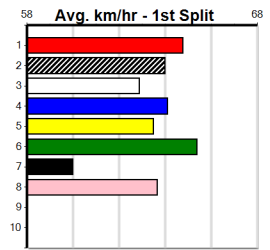

WARRNAMBOOL FENCING SPECIALISTS

Distance: 390m, Race Type: Grade 6, Total Prizemoney: $1,530
1st: $1,000, 2nd: $320, 3rd: $160, 4th: $50

Watchdog Tips:

Bet:

Form Box Wgt Dist Track Date Time BON Margin 1st/2nd (Time) PIR Checked Comment WR Split 1 S/P Grade

MATETSI (SA)[6]
BK Bitch Jan-22 Sire: AUSSIE INFRARED Dam: BANJO LASS
Owner(s): B Casey
Trainer: Brendan Casey (Penshurst)
Winning Distances: < 300m (0) 300 - 399m (0) 400 - 499m (2) 500 - 599m (0) 600 - 699m (0) > 700m (0)
Winning Weights: 22.9(1) 24.1(1)
Box History table and Prize Best Starts table included.

CIRCLE THE SUN [6]
BK Dog Dec-21 Sire: KC AND ALL Dam: CIRCLE OF DREAMS
Owner(s): A Gurry
Trainer: Andrea Gurry (Nhill)
Winning Distances: < 300m (0) 300 - 399m (2) 400 - 499m (0) 500 - 599m (0) 600 - 699m (0) > 700m (0)
Winning Weights: 34.9(1) 35.3(1)
Box History table and Prize Best Starts table included.

OSCAR DEEDS [6]
BK Dog Mar-21 Sire: BERNARDO Dam: BEAUT DEEDS
Owner(s): G Anders
Trainer: Garry Anders (Koroit)
Winning Distances: < 300m (0) 300 - 399m (2) 400 - 499m (0) 500 - 599m (0) 600 - 699m (0) > 700m (0)
Winning Weights: 32.2(1) 32.3(1)
Box History table and Prize Best Starts table included.

MANA'S WAY (NSW)[6]
BK Bitch Jun-22 Sire: FEDERAL MORGAN Dam: NANA'S HABIT
Owner(s): D Keane
Trainer: Danielle Keane (Koroit)
Winning Distances: < 300m (0) 300 - 399m (2) 400 - 499m (0) 500 - 599m (0) 600 - 699m (0) > 700m (0)
Winning Weights: 30.2(1) 31.0(1)
Box History table and Prize Best Starts table included.

SICILY [6]
WBK Dog May-22 Sire: FERNANDO BALE Dam: MA'S PLUM JAM
Owner(s): D Burnett
Trainer: Keith Lloyd (Anakie)
Winning Distances: < 300m (0) 300 - 399m (1) 400 - 499m (1) 500 - 599m (0) 600 - 699m (0) > 700m (0)
Winning Weights: 28.1(1) 28.6(1)
Box History table and Prize Best Starts table included.

1

2

3

4

5