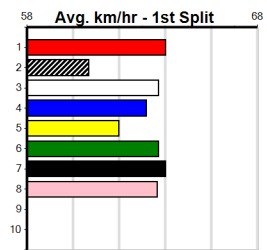

MATKO HIRE (275+RANK)

Distance: 390m, Race Type: Grade 7, Total Prizemoney: $1,530
1st: $1,000, 2nd: $320, 3rd: $160, 4th: $50

Watchdog Tips:

Bet:

Table with columns: Form Box, Wgt, Dist, Track, Date, Time, BON, Margin, 1st/2nd (Time), PIR, Checked, Comment, WR, Split 1, S/P, Grade

PAW VARNER (NSW)[7]
RF Dog Jul-22 Sire: DYNA TRON Dam: HADEEL BALE
Owner(s): B Wheeler
Trainer: Robert Camilleri (Lara)
Winning Distances: < 300m (0) 300 - 399m (1) 400 - 499m (0) 500 - 599m (0) 600 - 699m (0) > 700m (0)
Winning Weights: 33.8(1)
Box History table and Prize Best Starts Trk/Dts APM

DARK BEFORE DAWN [7]
BK Dog Feb-22 Sire: FLYING RICCIARDO Dam: SIN RAP BOOM
Owner(s): R Ross
Trainer: Kevin Ross (Mount Glasgow)
Winning Distances: < 300m (0) 300 - 399m (0) 400 - 499m (1) 500 - 599m (0) 600 - 699m (0) > 700m (0)
Winning Weights: 31.5(1)
Box History table and Prize Best Starts Trk/Dts APM

ELPHICK BALE (NSW)[7]
BEBD Dog Dec-21 Sire: FERAL FRANKY Dam: ZELZER ALLEN
Owner(s): M Roberts
Trainer: Christian Roberts (Terang)
Winning Distances: < 300m (0) 300 - 399m (1) 400 - 499m (0) 500 - 599m (0) 600 - 699m (0) > 700m (0)
Winning Weights: 31.4(1)
Box History table and Prize Best Starts Trk/Dts APM

NALA'S GHOST (NSW)[7]
BE Dog Jan-22 Sire: PINDARI EXPRESS Dam: ROCKSTAR KERR
Owner(s): M Illsley
Trainer: Jason Formosa (Heathcote)
Winning Distances: < 300m (0) 300 - 399m (1) 400 - 499m (0) 500 - 599m (0) 600 - 699m (0) > 700m (0)
Winning Weights: 32.1(1)
Box History table and Prize Best Starts Trk/Dts APM

ASTON RUINART [7]
BK Bitch Apr-22 Sire: FERNANDO BALE Dam: ASTON CHANDON
Owner(s): R Borda
Trainer: Glenn Campbell (Anakie)
Winning Distances: < 300m (0) 300 - 399m (1) 400 - 499m (0) 500 - 599m (0) 600 - 699m (0) > 700m (0)
Winning Weights: 27.2(1)
Box History table and Prize Best Starts Trk/Dts APM

1

2

3

4

5