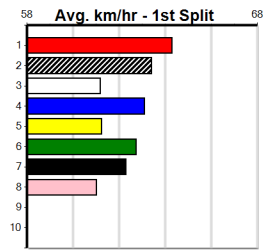

BROAD TREE CARE (275+RANK)

Distance: 450m, Race Type: Grade 5, Total Prizemoney: $1,530
1st: $1,000, 2nd: $320, 3rd: $160, 4th: $50

Watchdog Tips:

Bet:

Form Box Wgt Dist Track Date Time BON Margin 1st/2nd (Time) PIR Checked Comment WR Split 1 S/P Grade

FENTONS RISE [5]
F Bitch Aug-20 Sire: ORSON ALLEN Dam: ZIPPY ZURI
Owner(s): Y Rishon
Trainer: Yaakov Rishon (Warrnambool)
Winning Distances: < 300m (0) 300 - 399m (0) 400 - 499m (7) 500 - 599m (0) 600 - 699m (0) > 700m (0)
Winning Weights: 25.7(1) 26.1(2) 26.4(1) 26.5(1) 26.7(1) 27.0(1)
Race results table with columns for rank, weight, sex, track, date, time, BON, margin, 1st/2nd, PIR, checked, comment, WR, split 1, S/P, grade.

Box History table for FENTONS RISE with columns Bx, 1st, 2nd, 3rd, 4th, 5th, 6th, 7th, 8th and Prize Best Starts Trk/Dts APM.

OUR LAST HOPE [5]
WBD Dog Dec-21 Sire: ALLEN DEED Dam: ZIPPING AMBER
Owner(s): S Bryan
Trainer: Donna Knight (Talbot)
Winning Distances: < 300m (0) 300 - 399m (1) 400 - 499m (1) 500 - 599m (1) 600 - 699m (0) > 700m (0)
Winning Weights: 28.3(1) 29.5(1) 29.8(1)
Race results table with columns for rank, weight, sex, track, date, time, BON, margin, 1st/2nd, PIR, checked, comment, WR, split 1, S/P, grade.

Box History table for OUR LAST HOPE with columns Bx, 1st, 2nd, 3rd, 4th, 5th, 6th, 7th, 8th and Prize Best Starts Trk/Dts APM.

MIRA BALE (NSW)[5]
WBD Bitch Mar-22 Sire: FERNANDO BALE Dam: ALERA BALE
Owner(s): L Harris
Trainer: Tammy Kennedy-harris (Devon M)
Winning Distances: < 300m (0) 300 - 399m (0) 400 - 499m (2) 500 - 599m (1) 600 - 699m (0) > 700m (0)
Winning Weights: 26.2(1) 26.5(1) 26.6(1)
Race results table with columns for rank, weight, sex, track, date, time, BON, margin, 1st/2nd, PIR, checked, comment, WR, split 1, S/P, grade.

Box History table for MIRA BALE (NSW) with columns Bx, 1st, 2nd, 3rd, 4th, 5th, 6th, 7th, 8th and Prize Best Starts Trk/Dts APM.

DR. FOREST [5]
BK Dog Jan-20 Sire: WALK HARD Dam: BLUE SURFONIC
Owner(s): GOREY SEVEN (SYN), G Malcolm, D Gore, J Couzens, G Kent
Trainer: Kevin Quinn (Cundare North)
Winning Distances: < 300m (0) 300 - 399m (2) 400 - 499m (1) 500 - 599m (0) 600 - 699m (0) > 700m (0)
Winning Weights: 30.2(1) 30.3(1) 30.8(1)
Race results table with columns for rank, weight, sex, track, date, time, BON, margin, 1st/2nd, PIR, checked, comment, WR, split 1, S/P, grade.

Box History table for DR. FOREST with columns Bx, 1st, 2nd, 3rd, 4th, 5th, 6th, 7th, 8th and Prize Best Starts Trk/Dts APM.

BIG BOY ANDRE [5]
BK Dog Mar-21 Sire: DELIVER Dam: UNQUESTIONABLY
Owner(s): M Filomeno
Trainer: Jason Formosa (Heathcote)
Winning Distances: < 300m (0) 300 - 399m (1) 400 - 499m (4) 500 - 599m (0) 600 - 699m (0) > 700m (0)
Winning Weights: 37.7(1) 38.4(1) 38.5(1) 38.8(1) 39.5(1)
Race results table with columns for rank, weight, sex, track, date, time, BON, margin, 1st/2nd, PIR, checked, comment, WR, split 1, S/P, grade.

Box History table for BIG BOY ANDRE with columns Bx, 1st, 2nd, 3rd, 4th, 5th, 6th, 7th, 8th and Prize Best Starts Trk/Dts APM.