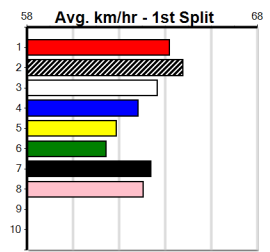

EDWARDS ELECTRICAL (275+RANK)

Distance: 450m, Race Type: Grade 5, Total Prizemoney: $1,530
1st: $1,000, 2nd: $320, 3rd: $160, 4th: $50

Watchdog Tips:

Bet:

Table with columns: Form Box, Wgt, Dist, Track, Date, Time, BON, Margin, 1st/2nd (Time), PIR, Checked, Comment, W/R, Split 1, S/P, Grade

MR. DEEDS [5]
BK Dog Sep-19 Sire: COSMIC RUMBLE Dam: MEPUNGA TIARA
Owner(s): G Anders
Trainer: Vicki Anders (Koroit)
Winning Distances: < 300m (0) 300 - 399m (0) 400 - 499m (7) 500 - 599m (2) 600 - 699m (0) > 700m (0)
Winning Weights: 30.8(1) 31.3(1) 31.6(1) 31.7(2) 32.3(2) 32.4(1) 32.6(1)
Box History table and Prize Best Starts table included.

BAIJU [5]
BE Dog Jan-22 Sire: NEED MY MONEYNOW Dam: GRANDANA QUALI
Owner(s): G Collins
Trainer: Mark Johnson (Ross Creek)
Winning Distances: < 300m (0) 300 - 399m (2) 400 - 499m (1) 500 - 599m (0) 600 - 699m (0) > 700m (0)
Winning Weights: 30.8(1) 31.6(1) 31.7(1)
Box History table and Prize Best Starts table included.

ASTON INDY [5]
WBEBD Bitch Jan-22 Sire: FERNANDO BALE Dam: ZOOM OUT
Owner(s): R Borda
Trainer: Raymond Gatt (Bannockburn)
Winning Distances: < 300m (0) 300 - 399m (2) 400 - 499m (2) 500 - 599m (0) 600 - 699m (0) > 700m (0)
Winning Weights: 25.1(2) 25.2(1) 25.5(1)
Box History table and Prize Best Starts table included.

MR. QUIRKY [5]
BK Dog Jan-21 Sire: ZAMBORA BROCKIE Dam: SISCO SIZZLE
Owner(s): MANY WINNERS (SYN), A Brookes, P Keane, G Dix, G Thomson, B Keane
Trainer: Allan Brookes (Koroit)
Winning Distances: < 300m (0) 300 - 399m (2) 400 - 499m (3) 500 - 599m (2) 600 - 699m (0) > 700m (0)
Winning Weights: 30.9(1) 31.3(1) 31.6(2) 31.8(1) 32.0(1) 32.2(1)
Box History table and Prize Best Starts table included.

HARRY HOTCAKES [5]
F Dog Feb-21 Sire: BARCIA BALE Dam: SILVER CUPCAKE
Owner(s): D Burnett
Trainer: Marcus Lloyd (Anakie)
Winning Distances: < 300m (0) 300 - 399m (3) 400 - 499m (1) 500 - 599m (0) 600 - 699m (0) > 700m (0)
Winning Weights: 31.0(1) 31.1(1) 31.2(1) 31.9(1)
Box History table and Prize Best Starts table included.