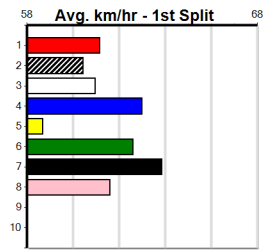

Warrnambool

TRACK INFO
 Track Circumference: 421m
 Inside Top Turn: 29m
 Track Width: 67m
 Inside Home Turn: 58m

1

2:27PM

(VIC time)

Distance: 390m, Race Type: Maiden, Total Prizemoney: \$1,530
1st: \$1,000, 2nd: \$320, 3rd: \$160, 4th: \$50