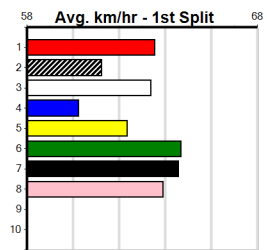

CASSIGN DESIGN (275+RANK)

4

3:27PM

(VIC time)

Distance: 390m, Race Type: Grade 5, Total Prizemoney: $1,530
1st: $1,000, 2nd: $320, 3rd: $160, 4th: $50

Watchdog Tips:

Bet:

Form Box	Wgt	Dist	Track	Date	Time	BON	Margin	1st/2nd (Time)	PIR	Checked	Comment	WR	Split 1	S/P	Grade

BREAKWALL (NSW)[5]

BK Dog May-20 **Sire: ASTON DEE BEE** **Dam: SHEEZ MY CHICKI** **Trainer: Anita Gibbons (Lara)**

Owner(s): G Black
Winning Distances: < 300m (0) 300 - 399m (1) 400 - 499m (6) 500 - 599m (0) 600 - 699m (0) > 700m (0)
Winning Weights: 33.9(3) 34.1(1) 34.3(1) 34.6(1) 34.7(1)

7th (3)	32.6	350	TRA	R11	22-Apr-24	20.27	19.86	6.00L MYALL PRAWN (19.86)	M/67	.	.	.	6.75	$10.70	T3-5
6th (1)	32.2	390	WBL	R10	29-Apr-24	23.00	22.39	7.00L NANDO COMMANDO (22.54)	M/53	.	.	.	8.87	$2.90	5
7th (6)	31.7	390	WBL	R11	20-May-24	23.62	22.43	15.00 BRIDGEWATER BOB (22.62)	Q/67	.	.	.	9.04	$6.00	5
7th (8)	32.2	390	WBL	R11	03-Jun-24	23.57	22.23	14.00 LITTLE BREW (22.61)	M/57	.	.	.	9.21	$5.40	5
5th (3)	32.4	390	WBL	R5	10-Jun-24	23.07	22.18	7.50L ORSON KING (22.56)	M/53	.	.	.	9.05	$7.90	5
7th (2)	32.0	390	WBL	R12	01-Jul-24	23.82	22.34	8.50L CAPTAIN BENDER (23.23)	M/63	.	SW	.	9.07	$10.40	5
6th (8)	31.3	390	WBL	R12	15-Jul-24	23.81	22.62	13.00 INDY DELTA (22.91)	M/66	.	.	.	9.14	$17.80	5
6th (6)	31.9	390	WBL	R12	05-Aug-24	23.36	22.42	11.00 SEANCE SAM (22.60)	M/55	.	.	.	9.20	$16.90	5

Last 3 wins NOT included above

1st (4)	33.9	401	RIC	R3	03-Mar-23	22.67	22.67	3.00L ANGRY ANN (22.89)	111	.	111	.	6.62	$3.60	X45
1st (2)	34.1	401	RIC	R5	10-Mar-23	22.65	22.65	9.50L SOPHIE DID IT (23.31)	211	.	211	.	6.63	$1.35	X45
1st (1)	33.9	390	WBL	R5	08-Jan-24	22.53	22.28	0.10L CAPITAL GAIN (22.54)	Q/11	.	.	.	8.64	$5.20	5

Box History

Bx	1st	2nd	3rd	4th	5th	6th	7th	8th
1	1	1	1	1	1	2		
2	1		1				1	
3		2	1		1	1	1	1
4	2	2				2		
5	1	1	1		2		2	
6		1	1	2	1	1	3	
7	1	1	1			1	1	1
8	1	1	2		2	2	1	3

Prize Best Starts Trk/Dts APM

Prize	$22053.57
Best Starts	22.30(4)-2/1/24
Trk/Dts	56-7-8-8
APM	24-1-5-0
	1197