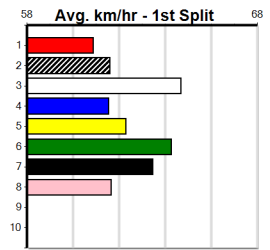

PADDY WANTS PATS (275+RANK)

Distance: 450m, Race Type: Grade 7, Total Prizemoney: $1,530
1st: $1,000, 2nd: $320, 3rd: $160, 4th: $50

Watchdog Tips:

Bet:

Form Box Wgt Dist Track Date Time BON Margin 1st/2nd (Time) PIR Checked Comment W/R Split 1 S/P Grade

MORAINÉ GLORIA [7]
BD Bitch Oct-21
Owner(s): MORAINÉ (SYN), G Judd, S Judd
Sire: SUPERIOR PANAMA Dam: GLORIA BALE
Trainer: Glenn Judd (Noorat)
Winning Distances: < 300m (0) 300 - 399m (1) 400 - 499m (0) 500 - 599m (0) 600 - 699m (0) > 700m (0)
Winning Weights: 26.6(1)
3rd (8) 27.0 500 BEN R3 08-Jun-24 29.27 28.58 1.25L RUNNING BLIND (29.19) M/311 . . . 6.85 $6.50 M
5= (3) 26.5 500 BEN R3 21-Jun-24 29.20 27.95 14.00 GREYSYND SAMMY (28.25) M/444 . . . 6.86 $15.00 M
7th (1) 26.2 425 BEN R1 26-Jun-24 25.17 23.91 11.00 ESPRESSO BABE (24.45) M/777 . . . 6.97 $7.00 T3-M
4th (5) 26.8 425 BEN R3 03-Jul-24 25.06 24.04 3.25L MISS BOOM (24.84) M/221 . . . VO W 6.91 $4.60 M
3rd (6) 27.1 390 WBL R1 08-Jul-24 23.10 22.15 6.00L INGA AMY (22.70) M/54 . . . . 9.10 $12.00 M
7th (4) 27.2 390 BAL R1 14-Jul-24 23.29 22.33 12.00 LIONESSE EYES (22.52) M/67 . . . V10 . 8.74 $36.10 T3-M
ST (-) 26.8 390 WBL 29-Jul-24 22.96 . 4.50L Trial Cleared M/54 . . . 3of5 . 9.17 . ST
1st (1) 26.6 390 WBL R2 05-Aug-24 23.10 22.42 1.25L MOONLIGHT COMET (23.18) M/12 . . . . 9.02 $12.50 M
Last 3 wins NOT included above

Box History
Bx 1st 2nd 3rd 4th 5th 6th 7th 8th
1 1 . . . .
2 . . . .
3 . . . .
4 . . . . . 1 1 . .
5 . . . . . 1 . . . .
6 . . . . . 1 . . . .
7 . . . .
8 . . . . . 1 1 . . . .
Prize Best $1440.00
Starts 26.19(6)-9/5/24
Trk/Dts 11-1-0-2
APM 1-0-0-0 1306

BURN THE BEND [7]
BK Bitch Nov-21
Owner(s): B Paton
Sire: SHIMA SHINE Dam: LULUMON
Trainer: Peter Keane (Koroit)
Winning Distances: < 300m (0) 300 - 399m (0) 400 - 499m (1) 500 - 599m (0) 600 - 699m (0) > 700m (0)
Winning Weights: 29.8(1)
7th (8) 30.0 512 MTG R8 30-May-24 31.40 30.54 10.00 KIWI TO BURN (30.72) . . . . 4.61 $9.50 RWF
4th (8) 29.4 512 MTG R9 13-Jun-24 30.14 29.86 4.00L CLASSY SHOT (29.86) . . . . 4.70 $3.80 RW
4th (4) 29.8 450 WBL R7 17-Jun-24 26.10 25.36 4.50L BELLA SUPREME (25.80) S/886 . . . . 7.00 $20.60 X67
4th (8) 29.7 512 MTG R9 23-Jun-24 30.49 29.72 7.00L LEKTRA REMI (29.99) 4.63 $4.20 6
6th (2) 28.9 400 MTG R7 18-Jul-24 23.82 23.27 8.00L JET EASY (23.27) 0 . . . . 11.42 $10.00 RW
2nd (1) 29.2 450 WBL R6 22-Jul-24 26.00 25.72 3.5L SENSES FAIL (25.77) M/444 . . . . 6.97 $12.50 X67
3rd (7) 29.4 450 WBL R5 29-Jul-24 26.18 25.70 3.00L FLYING HOT (25.98) M/865 . . . SW . 7.10 $8.70 X67
8th (5) 29.5 545 BAL R7 05-Aug-24 32.65 31.33 19.00 SCOTT AQUAPHOBIA (31.33) S/8558 . . . . 7.17 $17.10 T3-RW
Last 3 wins NOT included above
1st (5) 29.8 400 MTG R2 14-Dec-23 23.85 23.03 6.00L BIG EARNER (24.26) 0 . . . SAMP 11.60 $6.50 M

Box History
Bx 1st 2nd 3rd 4th 5th 6th 7th 8th
1 . . . . . 1 . . . .
2 . . . .
3 . . . . . 1 . . . .
4 . . . . . 2 . . . .
5 1 . . . . 3 2
6 . . . . . 1 . . . .
7 . . . . . 1 1 . . . .
8 . . . . . 2 2 1 . . . .
Prize Best $2455.00
Starts 26.00(1)-22/7/24
Trk/Dts 23-1-3-2
APM 5-0-1-1 1275