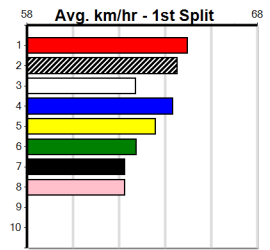

DOWNLOAD THE WATCHDOG APP (275+)

Distance: 390m, Race Type: Grade 5, Total Prizemoney: $1,530
1st: $1,000, 2nd: $320, 3rd: $160, 4th: $50

Watchdog Tips:

Bet:

Table with columns: Form Box, Wgt, Dist, Track, Date, Time, BON, Margin, 1st/2nd (Time), PIR, Checked, Comment, WR, Split 1, S/P, Grade

CARLY BALE (NSW)[5]
FBD Bitch Dec-21
Sire: FERAL FRANKY Dam: ZELZER ALLEN
Owner(s): B Wheeler
Trainer: Robert Camilleri (Lara)
Winning Distances: < 300m (0) 300 - 399m (1) 400 - 499m (3) 500 - 599m (0) 600 - 699m (0) > 700m (0)
Winning Weights: 28.5(1) 28.8(1) 29.2(2)
Race results table with columns: Rank, Box, Wgt, Dist, Track, Date, Time, BON, Margin, 1st/2nd (Time), PIR, Checked, Comment, WR, Split 1, S/P, Grade

Box History table for Carly Bale
Prize Best Starts Trk/Dts APM
$9025.00
22.65(5)-14/3/24
16-4-2-1
2-0-0-0
3095

WATERLOO BOY [5]
WF Dog Jun-21
Sire: FERNANDO BALE Dam: CLASSY BLAZE
Owner(s): E Korbut
Trainer: Marcus Lloyd (Anakie)
Winning Distances: < 300m (0) 300 - 399m (4) 400 - 499m (5) 500 - 599m (0) 600 - 699m (0) > 700m (0)
Winning Weights: 31.1(1) 31.3(2) 31.4(2) 31.6(2) 31.7(1) 32.2(1)
Race results table with columns: Rank, Box, Wgt, Dist, Track, Date, Time, BON, Margin, 1st/2nd (Time), PIR, Checked, Comment, WR, Split 1, S/P, Grade

Box History table for Waterloo Boy
Prize Best Starts Trk/Dts APM
$15355.00
22.45(2)-30/5/24
54-9-7-7
3-0-0-0
3350

ACOUSTIC FLASH [5]
BK Bitch Jun-21
Sire: ASTON DEE BEE Dam: ACOUSTIC LEE
Owner(s): N Walsh
Trainer: Michael Niele (Berringa)
Winning Distances: < 300m (0) 300 - 399m (1) 400 - 499m (4) 500 - 599m (0) 600 - 699m (0) > 700m (0)
Winning Weights: 27.7(1) 27.9(1) 28.1(1) 28.3(1) 28.4(1)
Race results table with columns: Rank, Box, Wgt, Dist, Track, Date, Time, BON, Margin, 1st/2nd (Time), PIR, Checked, Comment, WR, Split 1, S/P, Grade

Box History table for Acoustic Flash
Prize Best Starts Trk/Dts APM
$7065.00
22.72(6)-7/8/23
48-5-4-12
5-0-1-0
1809

QUESTED BALE (NSW)[5]
BE Dog Oct-20
Sire: ORSON ALLEN Dam: DYNA CHILL
Owner(s): T Kennedy-harris
Trainer: Tammy Kennedy-harris (Devon M)
Winning Distances: < 300m (0) 300 - 399m (0) 400 - 499m (9) 500 - 599m (4) 600 - 699m (0) > 700m (0)
Winning Weights: 32.4(1) 32.5(1) 32.6(1) 32.8(1) 32.9(1) 33.0(1) 33.1(1) 33.2(2) 33.5(1) 33.7(1) 34.0(1) 34.1(1)
Race results table with columns: Rank, Box, Wgt, Dist, Track, Date, Time, BON, Margin, 1st/2nd (Time), PIR, Checked, Comment, WR, Split 1, S/P, Grade

Box History table for Qusted Bale
Prize Best Starts Trk/Dts APM
$50685.00
FST
71-13-4-8
0-0-0-0
4145

CIRCLE THE SPACE [5]
BK Dog Dec-21
Sire: KC AND ALL Dam: CIRCLE OF DREAMS
Owner(s): A Gurry
Trainer: Andrea Gurry (Nhili)
Winning Distances: < 300m (0) 300 - 399m (3) 400 - 499m (0) 500 - 599m (0) 600 - 699m (0) > 700m (0)
Winning Weights: 34.4(1) 34.6(1) 34.7(1)
Race results table with columns: Rank, Box, Wgt, Dist, Track, Date, Time, BON, Margin, 1st/2nd (Time), PIR, Checked, Comment, WR, Split 1, S/P, Grade

Box History table for Circle the Space
Prize Best Starts Trk/Dts APM
$12495.00
22.59(5)-29/7/24
28-3-6-5
2-1-0-0
6051