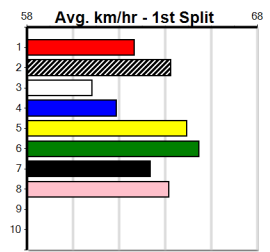

SPORTSBET SET A DEPOSIT LIMIT (275+RANK)

Distance: 390m, Race Type: Grade 5, Total Prizemoney: $1,530
1st: $1,000, 2nd: $320, 3rd: $160, 4th: $50

Watchdog Tips:

Bet:

Table with columns: Form Box, Wgt, Dist, Track, Date, Time, BON, Margin, 1st/2nd (Time), PIR, Checked, Comment, W/R, Split 1, S/P, Grade

CHASING JIMMY [5]
BE Dog Dec-19 Sire: MY REDEEMER Dam: MIRACLES HAPPEN
Owner(s): E Steel
Trainer: Elizabeth Steel (Nullawarre North)
Winning Distances: < 300m (0) 300 - 399m (4) 400 - 499m (1) 500 - 599m (0) 600 - 699m (0) > 700m (0)
Winning Weights: 31.7(1) 32.3(1) 32.6(2) 32.7(1)
Box History table and Prize Best Starts table included.

SHAKA GOES BANG [5]
BK Dog Oct-21 Sire: SENNACHIE Dam: DESTINI JAGUAR
Owner(s): M Bewley
Trainer: Michael Bewley (Pentland Hills)
Winning Distances: < 300m (0) 300 - 399m (3) 400 - 499m (1) 500 - 599m (0) 600 - 699m (0) > 700m (0)
Winning Weights: 32.6(1) 33.0(2) 33.3(1)
Box History table and Prize Best Starts table included.

SOHO SIMON SAYS [5]
RBD Dog Aug-21 Sire: WHISKEY RIOT Dam: CRUISING BY
Owner(s): S O'brien
Trainer: Michael Davison (Talbot)
Winning Distances: < 300m (0) 300 - 399m (1) 400 - 499m (2) 500 - 599m (0) 600 - 699m (0) > 700m (0)
Winning Weights: 32.1(1) 32.2(1) 32.6(1)
Box History table and Prize Best Starts table included.

NEENA BALE (NSW)[5]
BK Bitch May-21 Sire: DYNA VILLA Dam: JACLYN BALE
Owner(s): L Harris
Trainer: Luke Harris (Devon Meadows)
Winning Distances: < 300m (0) 300 - 399m (3) 400 - 499m (1) 500 - 599m (0) 600 - 699m (0) > 700m (0)
Winning Weights: 23.2(1) 24.5(1) 24.9(1) 25.2(1)
Box History table and Prize Best Starts table included.

PENNY BLUE DEMON [5]
BE Dog Feb-22 Sire: FERNANDO BALE Dam: MY DEWANA PENNY
Owner(s): C Armstrong
Trainer: Chris Armstrong (Hoppers Crossi ENG HVL 2024-08-09)
Winning Distances: < 300m (0) 300 - 399m (4) 400 - 499m (3) 500 - 599m (1) 600 - 699m (0) > 700m (0)
Winning Weights: 26.9(1) 27.6(1) 28.0(1) 28.5(1) 29.0(1) 29.1(1) 29.6(1)
Box History table and Prize Best Starts table included.

1

2

3

4

5