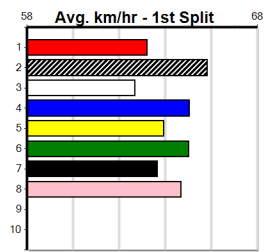

WOOD MOTORCYCLE & MOWER (275+RANK)

Distance: 450m, Race Type: Grade 5, Total Prizemoney: $1,530
1st: $1,000, 2nd: $320, 3rd: $160, 4th: $50

Watchdog Tips:

Bet:

Table with columns: Form Box, Wgt, Dist, Track, Date, Time, BON, Margin, 1st/2nd (Time), PIR, Checked, Comment, WR, Split 1, S/P, Grade

SPANISH BULLET [5]
BK Dog Jan-21 Sire: BERNARDO Dam: STAR DESIRE
Owner(s): P Morganti
Trainer: Chris Armstrong (Hoppers Crossi)
Winning Distances: < 300m (0) 300 - 399m (4) 400 - 499m (4) 500 - 599m (0) 600 - 699m (0) > 700m (0)
Winning Weights: 31.3(1) 31.6(1) 31.8(1) 32.0(1) 32.2(2) 32.4(1) 32.5(1)
Box History table and Prize Best Starts table included.

MINH NARDO (NSW)[5]
BK Bitch Apr-22 Sire: BERNARDO Dam: SHELBY DREAM
Owner(s): R Gavin
Trainer: Raylene Gavin (Killarney)
Winning Distances: < 300m (0) 300 - 399m (0) 400 - 499m (4) 500 - 599m (0) 600 - 699m (0) > 700m (0)
Winning Weights: 27.2(1) 27.3(2) 27.7(1)
Box History table and Prize Best Starts table included.

THAT'S A BOODIE [5]
BK Dog Feb-22 Sire: BERNARDO Dam: BUSH BLOSSOM
Owner(s): A Matthews
Trainer: Patrick Furci (Maribyrnong)
Winning Distances: < 300m (0) 300 - 399m (0) 400 - 499m (4) 500 - 599m (0) 600 - 699m (0) > 700m (0)
Winning Weights: 30.3(1) 30.4(1) 30.7(1) 31.2(1)
Box History table and Prize Best Starts table included.

ELK [5]
BK Bitch Sep-21 Sire: FERNANDO BALE Dam: BRYLEE
Owner(s): R Morrissey
Trainer: Gary Hunt (Cudjee)
Winning Distances: < 300m (0) 300 - 399m (3) 400 - 499m (1) 500 - 599m (0) 600 - 699m (0) > 700m (0)
Winning Weights: 26.6(1) 26.9(1) 27.2(2)
Box History table and Prize Best Starts table included.

TOM'S BOURBSKI (NSW)[5]
BK Dog Jan-22 Sire: BARCIA BALE Dam: SUNSET BOURBSKI
Owner(s): D Knight
Trainer: Donna Knight (Talbot)
Winning Distances: < 300m (0) 300 - 399m (3) 400 - 499m (1) 500 - 599m (1) 600 - 699m (0) > 700m (0)
Winning Weights: 31.0(1) 31.4(1) 31.5(1) 31.8(1) 32.1(1)
Box History table and Prize Best Starts table included.

1

2

3

4

5