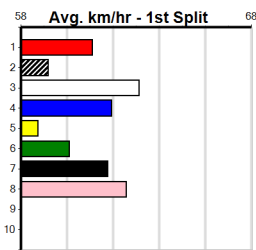

Box History

MACEY'S BISTRO (275+RANK)

Distance: 390m, Race Type: Maiden, Total Prizemoney: \$1,530
1st: \$1,000, 2nd: \$320, 3rd: \$160, 4th: \$50

2

2:52PM

(VIC time)

Watchdog Tips: **Bet:**

Form Box	Wgt	Dist	Track	Date	Time	BON	Margin	1st/2nd (Time)	PIR	Checked	Comment	WR	Split 1	S/P	Grade
----------	-----	------	-------	------	------	-----	--------	----------------	-----	---------	---------	----	---------	-----	-------