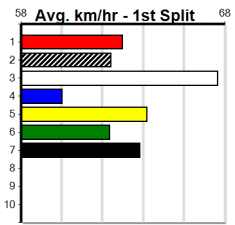

MATKO HIRE (275+RANK)

Distance: 390m, Race Type: Maiden, Total Prizemoney: $1,530
1st: $1,000, 2nd: $320, 3rd: $160, 4th: $50

2

3:06PM

(VIC time)

Watchdog Tips: 0 0 0 0 **Bet:** .