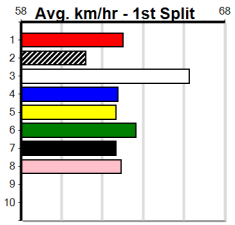

MACEY'S BISTRO (275+RANK)

Distance: 390m, Race Type: Maiden, Total Prizemoney: $1,530
1st: $1,000, 2nd: $320, 3rd: $160, 4th: $50

1

2:48PM
(VIC time)

Watchdog Tips: **0 0 0 0** Bet: **.**