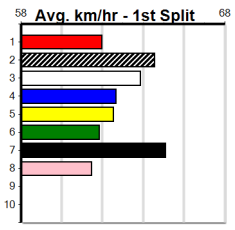

SPORTSBET GREEN TICKS (275+RANK)

Distance: 390m, Race Type: Grade 7, Total Prizemoney: $1,530
1st: $1,000, 2nd: $320, 3rd: $160, 4th: $50

3

3:22PM

(VIC time)

Watchdog Tips:

0 0 0 0

Bet: