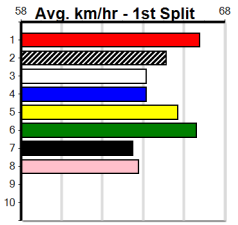

# CASSIGN DESIGN (275+RANK)

Distance: 390m, Race Type: Grade 5, Total Prizemoney: \$1,530  
1st: \$1,000, 2nd: \$320, 3rd: \$160, 4th: \$50