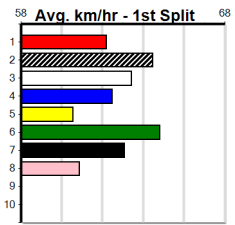

Distance: 390m, Race Type: Grade 5, Total Prizemoney: $1,530
1st: $1,000, 2nd: $320, 3rd: $160, 4th: $50

11

6:02PM

(VIC time)

Watchdog Tips: **0 0 0 0** Bet: **.**