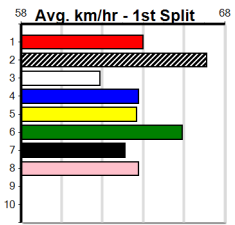

GAP (275+RANK)

Distance: 390m, Race Type: Grade 5, Total Prizemoney: $1,530
1st: $1,000, 2nd: $320, 3rd: $160, 4th: $50

9

5:22PM
(VIC time)

Watchdog Tips: **0 0 0 0** Bet: **0**