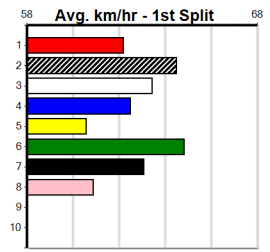

WARRNAMBOOL FENCING SPECIALISTS

Distance: 390m, Race Type: Grade 5, Total Prizemoney: $1,530
1st: $1,000, 2nd: $320, 3rd: $160, 4th: $50

Watchdog Tips: [ ] [ ] [ ] [ ] [ ] [ ] [ ] [ ] [ ] [ ] Bet: [ ] [ ] [ ] [ ] [ ] [ ] [ ] [ ] [ ] [ ]

SAINT MADIX [5]
BK Dog Jan-21 Sire: ASTON KIMETTO Dam: MISS LAVA
Owner(s): P Byrne
Trainer: Peter Byrne (Koroit)
Winning Distances: < 300m (0) 300 - 399m (1) 400 - 499m (2) 500 - 599m (0) 600 - 699m (0) > 700m (0)
Winning Weights: 35.5(1) 35.8(1) 36.1(1)
Box History table and Prize Best Starts table included.

MILKMAN NEIL [5]
BK Dog Aug-20 Sire: ORSON ALLEN Dam: MEPUNGA MIDGET
Owner(s): A Rippon
Trainer: Ashley Mcdowall (Nullawarre)
Winning Distances: < 300m (0) 300 - 399m (6) 400 - 499m (4) 500 - 599m (0) 600 - 699m (0) > 700m (0)
Winning Weights: 28.8(1) 28.9(1) 29.3(1) 29.5(2) 29.6(2) 29.8(1) 29.9(1) 30.1(1)
Box History table and Prize Best Starts table included.

GUNAI JEDI [5]
BK Dog Feb-21 Sire: FABREGAS Dam: GUNAI MARLIE
Owner(s): J Martin
Trainer: Wade Green (Parwan)
Winning Distances: < 300m (0) 300 - 399m (8) 400 - 499m (2) 500 - 599m (0) 600 - 699m (0) > 700m (0)
Winning Weights: 30.1(1) 30.2(2) 30.6(2) 30.7(2) 30.8(1) 31.0(1) 31.3(1)
Box History table and Prize Best Starts table included.

FLYING HOT [5]
BK Dog Oct-21 Sire: MY REDEEMER Dam: MISS CAITLYN
Owner(s): M Roberts
Trainer: Christian Roberts (Terang)
Winning Distances: < 300m (0) 300 - 399m (0) 400 - 499m (2) 500 - 599m (1) 600 - 699m (0) > 700m (0)
Winning Weights: 32.6(1) 33.2(1) 33.4(1)
Box History table and Prize Best Starts table included.

SOHO SIMON SAYS [5]
RBD Dog Aug-21 Sire: WHISKEY RIOT Dam: CRUISING BY
Owner(s): S O'brien
Trainer: Michael Davison (Talbot)
Winning Distances: < 300m (0) 300 - 399m (1) 400 - 499m (2) 500 - 599m (0) 600 - 699m (0) > 700m (0)
Winning Weights: 32.1(1) 32.2(1) 32.6(1)
Box History table and Prize Best Starts table included.