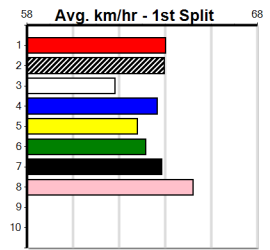

Sire: Dam: Trainer:

Owner(s):

Winning Distances: < 300m (0) 300 - 399m (0) 400 - 499m (0) 500 - 599m (0) 600 - 699m (0) > 700m (0)

Winning Weights:

Box History

PADDY WANTS PATS (275+RANK)

Distance: 390m, Race Type: Grade 6, Total Prizemoney: \$1,530
1st: \$1,000, 2nd: \$320, 3rd: \$160, 4th: \$50