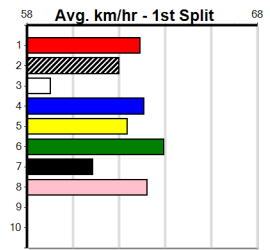

SPORTSBET WE LET THE DOGS OUT

Distance: 390m, Race Type: Grade 5, Total Prizemoney: $1,530
1st: $1,000, 2nd: $320, 3rd: $160, 4th: $50

Watchdog Tips:

Bet:

Form Box Wgt Dist Track Date Time BON Margin 1st/2nd (Time) PIR Checked Comment W/R Split 1 S/P Grade

STORMIN' FRANK [5] BE Dog Oct-20 Sire: MY REDEEMER Dam: MYSTIC MOON Trainer: Michael Niele (Berringa)
Winning Distances: < 300m (0) 300 - 399m (0) 400 - 499m (5) 500 - 599m (0) 600 - 699m (0) > 700m (0)
Winning Weights: 31.0(1) 31.3(1) 31.5(2) 31.7(1)
Box History table with columns Bx, 1st, 2nd, 3rd, 4th, 5th, 6th, 7th, 8th

SAINT MILLY [5] BK Bitch Jan-21 Sire: ASTON KIMETTO Dam: MISS LAVA Trainer: Connor Byrne (Koroit)
Winning Distances: < 300m (0) 300 - 399m (1) 400 - 499m (2) 500 - 599m (3) 600 - 699m (0) > 700m (0)
Winning Weights: 27.9(1) 28.2(1) 28.6(2) 29.3(1) 29.5(1)
Box History table with columns Bx, 1st, 2nd, 3rd, 4th, 5th, 6th, 7th, 8th

BLUE BALE (NSW)[5] FBD Dog Jan-21 Sire: BARCIA BALE Dam: DYNA PATTY Trainer: Suwit Bunchusri (Talbot)
Winning Distances: < 300m (0) 300 - 399m (1) 400 - 499m (2) 500 - 599m (0) 600 - 699m (0) > 700m (0)
Winning Weights: 34.7(2) 35.2(1)
Box History table with columns Bx, 1st, 2nd, 3rd, 4th, 5th, 6th, 7th, 8th

VANS TURBO [5] BD Dog Dec-19 Sire: MY REDEEMER Dam: MIRACLES HAPPEN Trainer: Trevor Steel (Nullawarre)
Winning Distances: < 300m (0) 300 - 399m (2) 400 - 499m (6) 500 - 599m (0) 600 - 699m (0) > 700m (0)
Winning Weights: 31.7(1) 32.0(1) 32.3(2) 32.6(2) 32.9(2)
Box History table with columns Bx, 1st, 2nd, 3rd, 4th, 5th, 6th, 7th, 8th

MYOLA POCKET [5] BK Bitch Oct-19 Sire: LIGHTNING FRANK Dam: POCKET QUEEN Trainer: Annette Kampman (Purdeet)
Winning Distances: < 300m (0) 300 - 399m (1) 400 - 499m (10) 500 - 599m (0) 600 - 699m (0) > 700m (0)
Winning Weights: 26.2(2) 26.3(1) 26.4(1) 26.5(2) 26.6(1) 26.8(1) 27.0(1) 27.1(1) 27.2(1)
Box History table with columns Bx, 1st, 2nd, 3rd, 4th, 5th, 6th, 7th, 8th

1

2

3

4

5