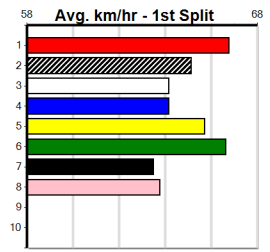

CASSIGN DESIGN (275+RANK)

Distance: 390m, Race Type: Grade 5, Total Prizemoney: $1,530
1st: $1,000, 2nd: $320, 3rd: $160, 4th: $50

Watchdog Tips:

Bet:

Table with columns: Form Box, Wgt, Dist, Track, Date, Time, BON, Margin, 1st/2nd (Time), PIR, Checked, Comment, WR, Split 1, S/P, Grade

CRUISIN' CHERRY [5]
BK Bitch Nov-20
Sire: MEPUNGA CRUZER Dam: MEPUNGA BELLA
Owner(s): D Keane
Trainer: Danielle Keane (Koroit)
Winning Distances: < 300m (0) 300 - 399m (3) 400 - 499m (5) 500 - 599m (0) 600 - 699m (0) > 700m (0)
Winning Weights: 24.6(1) 25.0(1) 25.1(2) 25.2(2) 25.3(1) 25.6(1)
Race results table with columns: Rank, Box, Wgt, Dist, Track, Date, Time, BON, Margin, 1st/2nd (Time), PIR, Checked, Comment, WR, Split 1, S/P, Grade

Box History table for CRUISIN' CHERRY
Bx 1st 2nd 3rd 4th 5th 6th 7th 8th
Prize Best Starts Trk/Dts APM

SAINT TAY [5]
BK Dog Mar-22
Sire: BERNARDO Dam: SAINT MADDIE
Owner(s): P Byrne
Trainer: Peter Byrne (Koroit)
Winning Distances: < 300m (0) 300 - 399m (3) 400 - 499m (1) 500 - 599m (0) 600 - 699m (0) > 700m (0)
Winning Weights: 28.4(1) 28.7(2) 29.2(1)
Race results table with columns: Rank, Box, Wgt, Dist, Track, Date, Time, BON, Margin, 1st/2nd (Time), PIR, Checked, Comment, WR, Split 1, S/P, Grade

Box History table for SAINT TAY
Bx 1st 2nd 3rd 4th 5th 6th 7th 8th
Prize Best Starts Trk/Dts APM

ZARA'S PRINCESS [5]
BK Bitch Dec-19
Sire: MY REDEEMER Dam: MIRACLES HAPPEN
Owner(s): T Steel
Trainer: Elizabeth Steel (Nullawarre North)
Winning Distances: < 300m (0) 300 - 399m (3) 400 - 499m (5) 500 - 599m (2) 600 - 699m (0) > 700m (0)
Winning Weights: 27.4(2) 27.6(3) 27.7(2) 27.8(2) 28.6(1)
Race results table with columns: Rank, Box, Wgt, Dist, Track, Date, Time, BON, Margin, 1st/2nd (Time), PIR, Checked, Comment, WR, Split 1, S/P, Grade

Box History table for ZARA'S PRINCESS
Bx 1st 2nd 3rd 4th 5th 6th 7th 8th
Prize Best Starts Trk/Dts APM

CAPTAIN BENDER (SA)[5]
BD Dog Sep-20
Sire: MY REDEEMER Dam: RAZ'S GIRL
Owner(s): CARISMA (SYN), R Gavin, K Gavin
Trainer: Raylene Gavin (Killarney)
Winning Distances: < 300m (0) 300 - 399m (2) 400 - 499m (5) 500 - 599m (0) 600 - 699m (0) > 700m (0)
Winning Weights: 30.7(1) 30.9(1) 31.1(3) 31.3(1) 32.1(1)
Race results table with columns: Rank, Box, Wgt, Dist, Track, Date, Time, BON, Margin, 1st/2nd (Time), PIR, Checked, Comment, WR, Split 1, S/P, Grade

Box History table for CAPTAIN BENDER (SA)
Bx 1st 2nd 3rd 4th 5th 6th 7th 8th
Prize Best Starts Trk/Dts APM

MYOLA SUNRISE [5]
BK Bitch Feb-19
Sire: BLACK BEAR LEE Dam: LIEU KNEE ANNIE
Owner(s): A Kampman
Trainer: Annette Kampman (Purdeet)
Winning Distances: < 300m (0) 300 - 399m (9) 400 - 499m (6) 500 - 599m (0) 600 - 699m (0) > 700m (0)
Winning Weights: 25.8(1) 26.0(3) 26.1(1) 26.2(1) 26.4(2) 26.5(2) 26.9(2) 27.0(1) 27.2(1) 27.6(1)
Race results table with columns: Rank, Box, Wgt, Dist, Track, Date, Time, BON, Margin, 1st/2nd (Time), PIR, Checked, Comment, WR, Split 1, S/P, Grade

Box History table for MYOLA SUNRISE
Bx 1st 2nd 3rd 4th 5th 6th 7th 8th
Prize Best Starts Trk/Dts APM