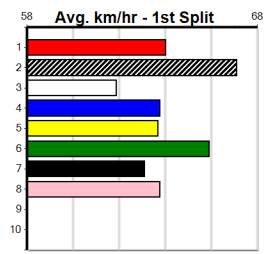

GAP (275+RANK)

Distance: 390m, Race Type: Grade 5, Total Prizemoney: $1,530
1st: $1,000, 2nd: $320, 3rd: $160, 4th: $50

Watchdog Tips:

Bet:

Table with columns: Form Box, Wgt, Dist, Track, Date, Time, BON, Margin, 1st/2nd (Time), PIR, Checked, Comment, WR, Split 1, S/P, Grade

ZIPPING GIAN (NSW)[5]
BK Dog Aug-21
Sire: ZIPPING GARTH Dam: ZIPPING PARIS
Owner(s): W Hartigan
Trainer: Helen Hartigan (Horsham)
Winning Distances: < 300m (0) 300 - 399m (5) 400 - 499m (6) 500 - 599m (0) 600 - 699m (0) > 700m (0)
Box History table and Prize Best Starts Trk/Dts APM

CLASSIC REWARD [5]
BD Dog May-21
Sire: BARCIA BALE Dam: SPRING CLASSIC
Owner(s): K Mugavin
Trainer: Kevin Mugavin (Killarney)
Winning Distances: < 300m (0) 300 - 399m (4) 400 - 499m (1) 500 - 599m (0) 600 - 699m (0) > 700m (0)
Box History table and Prize Best Starts Trk/Dts APM

REDEMPTION ROCK [5]
BK Dog Oct-21
Sire: BARCIA BALE Dam: ZIPPING JAMIE
Owner(s): S Randle
Trainer: Stephen Tabb (Lara)
Winning Distances: < 300m (0) 300 - 399m (3) 400 - 499m (0) 500 - 599m (0) 600 - 699m (0) > 700m (0)
Box History table and Prize Best Starts Trk/Dts APM

QUANTUM MASTER (SA)[5]
BD Dog Feb-22
Sire: SPRING BRIDGE Dam: SPRING BELLA
Owner(s): P Cusack
Trainer: Paul Cusack (Mount Cottrell)
Winning Distances: < 300m (0) 300 - 399m (0) 400 - 499m (6) 500 - 599m (0) 600 - 699m (0) > 700m (0)
Box History table and Prize Best Starts Trk/Dts APM

KOUTAKI [5]
BE Dog Dec-20
Sire: BERNARDO Dam: SOMEDAY LADY
Owner(s): M Roberts
Trainer: Christian Roberts (Terang)
Winning Distances: < 300m (0) 300 - 399m (6) 400 - 499m (0) 500 - 599m (0) 600 - 699m (0) > 700m (0)
Box History table and Prize Best Starts Trk/Dts APM

1

2

3

4

5