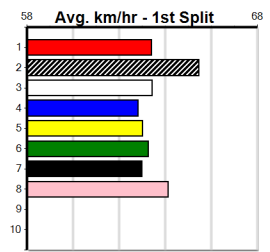

HAPPY BIRTHDAY JOHN HOSKING (275+RANK)

Distance: 390m, Race Type: Grade 5, Total Prizemoney: $1,530
1st: $1,000, 2nd: $320, 3rd: $160, 4th: $50

Watchdog Tips: [ ] [ ] [ ] [ ] Bet: [ ]

QUANTUM'S DREAM (SA)[5]
BK Bitch Feb-22 Sire: SPRING GUN Dam: MAIN EXIT
Owner(s): P Cusack
Trainer: Paul Cusack (Mount Cottrell)
Winning Distances: < 300m (0) 300 - 399m (3) 400 - 499m (1) 500 - 599m (0) 600 - 699m (0) > 700m (0)
Winning Weights: 28.5(2) 28.6(1) 29.5(1)
Box History table and Prize Best Starts Trk/Dts APM

REMARLI [5]
BK Bitch Aug-21 Sire: MEPUNGA BLAZER Dam: MA MA KEOGH
Owner(s): T Keogh
Trainer: Ashley Mcdowall (Nullawarre)
Winning Distances: < 300m (0) 300 - 399m (2) 400 - 499m (1) 500 - 599m (0) 600 - 699m (0) > 700m (0)
Winning Weights: 27.2(1) 27.5(1) 27.7(1)
Box History table and Prize Best Starts Trk/Dts APM

CIRCLE THE SPACE [5]
BK Dog Dec-21 Sire: KC AND ALL Dam: CIRCLE OF DREAMS
Owner(s): A Gurry
Trainer: Andrea Gurry (Nhill)
Winning Distances: < 300m (0) 300 - 399m (3) 400 - 499m (0) 500 - 599m (0) 600 - 699m (0) > 700m (0)
Winning Weights: 34.4(1) 34.6(1) 34.7(1)
Box History table and Prize Best Starts Trk/Dts APM

CHASING JIMMY [5]
BE Dog Dec-19 Sire: MY REDEEMER Dam: MIRACLES HAPPEN
Owner(s): E Steel
Trainer: Elizabeth Steel (Nullawarre North)
Winning Distances: < 300m (0) 300 - 399m (4) 400 - 499m (1) 500 - 599m (0) 600 - 699m (0) > 700m (0)
Winning Weights: 31.7(1) 32.3(1) 32.6(2) 32.7(1)
Box History table and Prize Best Starts Trk/Dts APM

REMO TRIGGER [5]
BK Bitch May-21 Sire: FEAR ZAFONIC Dam: REMO GULLY
Owner(s): S Colpoys
Trainer: Steven Colpoys (Coleraine)
Winning Distances: < 300m (0) 300 - 399m (4) 400 - 499m (0) 500 - 599m (0) 600 - 699m (0) > 700m (0)
Winning Weights: 22.7(2) 22.9(1) 23.4(1)
Box History table and Prize Best Starts Trk/Dts APM

1

2

3

4

5