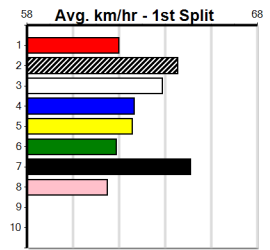

SPORTSBET GREEN TICKS (275+RANK)

Distance: 390m, Race Type: Grade 7, Total Prizemoney: $1,530
1st: $1,000, 2nd: $320, 3rd: $160, 4th: $50

Watchdog Tips:

Bet:

Table with columns: Form Box, Wgt, Dist, Track, Date, Time, BON, Margin, 1st/2nd (Time), PIR, Checked, Comment, WR, Split 1, S/P, Grade

SOHO QUICKLY BY [7]
RBD Bitch Aug-21
Sire: WHISKEY RIOT Dam: CRUISING BY
Trainer: Michael Davison (Talbot)
Winning Distances: < 300m (0) 300 - 399m (1) 400 - 499m (0) 500 - 599m (0) 600 - 699m (0) > 700m (0)
Winning Weights: 27.5(1)
Box History table and Prize Best Starts Trk/Dts APM

MYOLA THALIA [7]
BK Bitch Dec-22
Sire: AUSSIE INFRARED Dam: UNDERCOVER BOSS
Trainer: Annette Kampman (Purdeet)
Winning Distances: < 300m (0) 300 - 399m (1) 400 - 499m (0) 500 - 599m (0) 600 - 699m (0) > 700m (0)
Winning Weights: 26.3(1)
Box History table and Prize Best Starts Trk/Dts APM

BOONDOCKS [7]
BK Dog Jan-22
Sire: FLYING RICCIARDO Dam: SUBCONSCIOUS
Trainer: Mark Keane (Koroit)
Winning Distances: < 300m (0) 300 - 399m (0) 400 - 499m (1) 500 - 599m (0) 600 - 699m (0) > 700m (0)
Winning Weights: 34.8(1)
Box History table and Prize Best Starts Trk/Dts APM

ACTION ROYALE [7]
WBK Dog Apr-22
Sire: KEYBOW Dam: ALVIRA
Trainer: Keith Lloyd (Anakie)
Winning Distances: < 300m (0) 300 - 399m (0) 400 - 499m (1) 500 - 599m (0) 600 - 699m (0) > 700m (0)
Winning Weights: 31.3(1)
Box History table and Prize Best Starts Trk/Dts APM

PAW NELVIN (NSW)[7]
WF Dog Aug-22
Sire: FERNANDO BALE Dam: XAMIRA BALE
Trainer: Jordan Mcquillen (Lara)
Winning Distances: < 300m (0) 300 - 399m (1) 400 - 499m (0) 500 - 599m (0) 600 - 699m (0) > 700m (0)
Winning Weights: 31.3(1)
Box History table and Prize Best Starts Trk/Dts APM

1

2

3

4

5