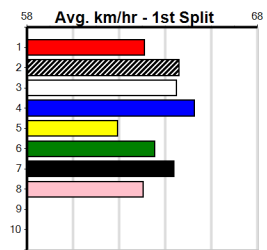

EDWARDS ELECTRICAL (275+RANK)

Distance: 450m, Race Type: Mixed 6/7, Total Prizemoney: $1,530
1st: $1,000, 2nd: $320, 3rd: $160, 4th: $50

Watchdog Tips:

Bet:

Form Box Wgt Dist Track Date Time BON Margin 1st/2nd (Time) PIR Checked Comment WR Split 1 S/P Grade

LEKTRA DAMIAN [7]
BK Dog Oct-22 Sire: FERAL FRANKY Dam: LEKTRA RAINBOW
Owner(s): P Lenehan
Trainer: Sharon Bradley (Toolong)
Winning Distances: < 300m (0) 300 - 399m (0) 400 - 499m (1) 500 - 599m (0) 600 - 699m (0) > 700m (0)
Winning Weights: 33.6(1)
Box History table and Prize Best Starts table included.

DROP FIFTY (NSW)[6]
BK Dog Nov-20 Sire: MY BRO FABIO Dam: TIMTAMS FOR BAMS
Owner(s): P Herry
Trainer: Paul Herry (Terang)
Winning Distances: < 300m (0) 300 - 399m (1) 400 - 499m (0) 500 - 599m (1) 600 - 699m (0) > 700m (0)
Winning Weights: 34.5(1) 34.6(1)
Box History table and Prize Best Starts table included.

AINTREE RAMBLER [7]
BK Dog Mar-22 Sire: TOMMY SHELBY Dam: IVY WREN
Owner(s): BIG DREAMS (SYN), G Kenna, C Kelly, G Kenna, L Kelly
Trainer: Colin Kelly (Warrnambool)
Winning Distances: < 300m (0) 300 - 399m (1) 400 - 499m (0) 500 - 599m (0) 600 - 699m (0) > 700m (0)
Winning Weights: 29.2(1)
Box History table and Prize Best Starts table included.

LUCY JANE [6]
BK Bitch Mar-22 Sire: TOMMY SHELBY Dam: IVY WREN
Owner(s): S Bruce
Trainer: Gary Hunt (Cudjee)
Winning Distances: < 300m (0) 300 - 399m (1) 400 - 499m (1) 500 - 599m (0) 600 - 699m (0) > 700m (0)
Winning Weights: 26.0(1) 26.1(1)
Box History table and Prize Best Starts table included.

FLAX MILL (SA)[7]
F Dog Jan-22 Sire: AUSSIE INFRARED Dam: BANJO LASS
Owner(s): B Casey
Trainer: Brendan Casey (Penshurst)
Winning Distances: < 300m (0) 300 - 399m (0) 400 - 499m (1) 500 - 599m (0) 600 - 699m (0) > 700m (0)
Winning Weights: 28.5(1)
Box History table and Prize Best Starts table included.

1

2

3

4

5