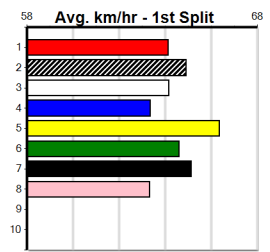

BROAD TREE CARE (275+RANK)

Distance: 450m, Race Type: Grade 5, Total Prizemoney: $1,530
1st: $1,000, 2nd: $320, 3rd: $160, 4th: $50

Watchdog Tips: [ ] [ ] [ ] [ ] Bet: [ ]

ASTON REIMS [5]
BK Dog Apr-22 Sire: FERNANDO BALE Dam: ASTON CHANDON
Owner(s): R Borda
Trainer: Aimee Drew (Dennington)
Winning Distances: < 300m (0) 300 - 399m (0) 400 - 499m (2) 500 - 599m (1) 600 - 699m (0) > 700m (0)
Winning Weights: 31.4(1) 32.3(1) 32.5(1)
Box History table and Prize Best Starts table included.

OH CRIKEY (NSW)[5]
BK Dog Nov-21 Sire: FLYING RICCIARDO Dam: FANTASTIC DAISY
Owner(s): W Green
Trainer: Wade Green (Parwan)
Winning Distances: < 300m (0) 300 - 399m (1) 400 - 499m (2) 500 - 599m (0) 600 - 699m (0) > 700m (0)
Winning Weights: 30.5(1) 31.1(1) 31.3(1)
Box History table and Prize Best Starts table included.

MR. DEEDS [5]
BK Dog Sep-19 Sire: COSMIC RUMBLE Dam: MEPUNGA TIARA
Owner(s): G Anders
Trainer: Vicki Anders (Koroit)
Winning Distances: < 300m (0) 300 - 399m (0) 400 - 499m (7) 500 - 599m (2) 600 - 699m (0) > 700m (0)
Winning Weights: 30.8(1) 31.3(1) 31.6(1) 31.7(2) 32.3(2) 32.4(1) 32.6(1)
Box History table and Prize Best Starts table included.

ASTON SINATRA [5]
BK Dog Dec-21 Sire: ZIPPING GARTH Dam: ASTON TARA
Owner(s): R Borda
Trainer: Mark Johnson (Ross Creek)
Winning Distances: < 300m (0) 300 - 399m (2) 400 - 499m (4) 500 - 599m (0) 600 - 699m (0) > 700m (0)
Winning Weights: 32.5(2) 32.9(1) 33.3(1) 33.4(1) 33.5(1)
Box History table and Prize Best Starts table included.

MINH NARDO (NSW)[5]
BK Bitch Apr-22 Sire: BERNARDO Dam: SHELBY DREAM
Owner(s): R Gavin
Trainer: Raylene Gavin (Killarney)
Winning Distances: < 300m (0) 300 - 399m (0) 400 - 499m (4) 500 - 599m (0) 600 - 699m (0) > 700m (0)
Winning Weights: 27.2(1) 27.3(2) 27.7(1)
Box History table and Prize Best Starts table included.