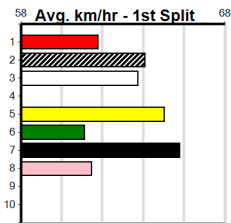

SPORTSBET GREEN TICKS (250+ RANK)

Distance: 390m, Race Type: Maiden, Total Prizemoney: $1,530
1st: $1,000, 2nd: $320, 3rd: $160, 4th: $50

1
5:23PM
(VIC time)

Watchdog Tips: **0 0 0 0** Bet: **.**