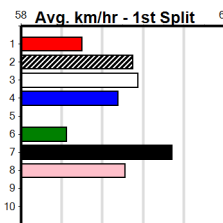

Distance: 450m, Race Type: Mixed 6/7, Total Prizemoney: $1,530
1st: $1,000, 2nd: $320, 3rd: $160, 4th: $50

7

7:26PM

(VIC time)

Watchdog Tips: 0 0 0 0 **Bet:** .

Form Box Weight Dist Track Date Time BON Margin 1st/2nd (Time) PIR Checked Comment W/R Split 1 S/P Grade

1 BOULDER DASH [7]											Winning Boxes								
BK	B	Jul-22 TOMMY SHELBY				POPPO'S LEGACY				1	2	3	4	5	6	7	8		
Trainer: Scott Millard (Kyneton)											1	2	3	4	5	6	7	8	
6th	(1)	25.8	350	HVL	R3	10-Jul-24	20.34	19.62	4.00	FLYING BESSIE (20.07)	M/6	.	.	.	6.76	$23.70	T3-7	Prize Best Starts	$1,740.00
3rd	(7)	25.5	390	SHP	R3	19-Jul-24	22.76	22.28	1.00	TWO REASONS (22.71)	M/34	.	.	.	8.85	$20.50	X67	FSTD	12-1-1-2
2nd	(7)	25.6	425	BEN	R4	24-Jul-24	24.53	24.31	0.50	SHAKA BIG CHIEF (24.51)	M/233	.	.	.	6.77	$4.90	7	Trk/Dst	0-0-0-0
3rd	(8)	25.8	425	BEN	R9	31-Jul-24	24.96	24.14	9.50	LJARMON (24.31)	M/677	.	.	.	6.79	$21.60	7	APM	$1510
Owner(s): Millard Racing Group (SYN), S Millard, C Millard, D Millard																			

2 RAGING ELSA [6]											Winning Boxes								
BK	B	Apr-22 MEPUNGA BLAZER				SO SAY				1	2	3	4	5	6	7	8		
Trainer: Nicole Lummas (Wangaratta South)											1	2	3	4	5	6	7	8	
3rd	(8)	28.3	450	SHP	R10	03-Jun-24	25.84	24.99	8.50	LVAN WYCK (25.24)	M/533	.	.	.	6.67	$8.90	MH	Prize Best Starts	$5,560.00
5th	(4)	28.4	450	SHP	R4	10-Jun-24	25.91	25.25	9.00	REANNA'S PRIDE (25.31)	S/775	.	.	SW	6.96	$22.10	MSF	25.84	21-2-5-5
1st	(2)	28.0	300	HVL	R1	01-Jul-24	17.11	16.87	2.50	LDAWN OF DELTA (17.28)	M/4	.	.	.	4.06	$2.90	T3-M	Trk/Dst	3-0-1-1
1st	(5)	28.2	300	HVL	R3	26-Jul-24	16.79	16.76	1.00	FLYING SCOTSMAN (16.85)	Q/1	.	.	.	3.98	$4.10	T3-7	APM	$3478
Owner(s): J Whybrow																			

3 GOSSIPS [7]											Winning Boxes								
BE	D	Oct-21 DROOPYS MALDINI				ONE STEP AHEAD				1	2	3	4	5	6	7	8		
Trainer: Craig Treherne (Lara)											1	2	3	4	5	6	7	8	
2nd	(1)	34.5	400	GEL	R9	09-Jul-24	23.14	22.77	5.50	HARAJUKU LASS (22.77)	Q/22	.	.	.	8.57	$6.40	7	Prize Best Starts	$4,460.00
3rd	(2)	34.3	400	GEL	R10	16-Jul-24	23.15	22.53	9.00	CAPTAIN ALICE (22.53)	M/43	.	.	.	8.77	$5.30	7	26.23	32-1-6-6
5th	(6)	34.3	390	BAL	R3	28-Jul-24	23.35	22.75	8.50	SAILAWAY GIN (22.75)	M/56	.	.	.	8.82	$4.20	T3-7	Trk/Dst	1-0-0-1
5th	(7)	34.6	400	WGL	R7	06-Aug-24	23.64	22.37	9.50	LILLY LALA (22.99)	S/55	.	.	.	8.74	$25.50	7	APM	$1860
Owner(s): C Treherne																			

4 MR. EVERLAST (NSW)[7]											Winning Boxes								
BK	D	Nov-21 FERAL FRANKY				PEARL'S LEGACY				1	2	3	4	5	6	7	8		
Trainer: John Mangion (Numurkah)											1	2	3	4	5	6	7	8	
6th	(6)	38.0	520	DTO	R6	13-Jun-24	30.85	29.92	12.00	CABAO JASPER (30.03)	666	666	.	.	5.71	$9.00	5	Prize Best Starts	$2,460.00
7th	(8)	37.4	515	GAR	R5	03-Jul-24	31.02	29.83	17.00	DOOLEY'S CHAMP (29.87)	666	666	.	.	5.25	$51.00	5	26.11	17-1-1-0
8th	(2)	36.8	450	SHP	R2	29-Jul-24	26.11	25.09	13.00	CITY LIMIT (25.22)	S/888	.	.	.	7.01	$89.50	X67	Trk/Dst	1-0-0-0
6th	(1)	36.4	500	BEN	R2	31-Jul-24	29.22	28.23	9.50	HIGH ON LIFE (28.58)	S/553	.	.	.	6.90	$2.30	7	APM	$964
Owner(s): M Jobson																			

5 *** VACANT BOX ***											Winning Boxes							
Trainer:											ENG BEN 2024-08-07							
Owner(s):