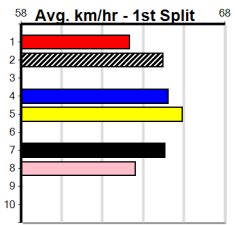

Trainer:

Owner(s):

1	2	3	4	5	6	7	8
1							

SHEPP CITY FENCING (250+ RANK)

Distance: 390m, Race Type: Grade 5, Total Prizemoney: \$1,530
1st: \$1,000, 2nd: \$320, 3rd: \$160, 4th: \$50

11

8:40PM

(VIC time)