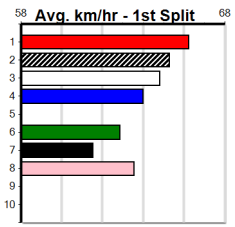

SHEPPARTON NEWS (250+ RANK)

Distance: 390m, Race Type: Grade 5, Total Prizemoney: $1,530
1st: $1,000, 2nd: $320, 3rd: $160, 4th: $50

5

6:41PM

(VIC time)

Watchdog Tips:

0 0 0 0

Bet:

Form	Box	Weight	Dist	Track	Date	Time	BON	Margin	1st/2nd (Time)	PIR	Checked	Comment	W/R	Split 1	S/P	Grade

1 EVIE MALDINI [5]
BK B Oct-21 DROOPYS MALDINI ONE STEP AHEAD
Trainer: Craig Treherne (Lara)
3rd (5) 28.1 400 GEL R12 14-Jun-24 22.95 22.54 3.25LTIME TO PROPHET (22.73) Q/11 . . . . . 8.35 $6.50 5
2nd (1) 27.5 400 GEL R12 25-Jun-24 22.89 22.50 5.50LCUBAN CIGAR (22.50) Q/22 . . . . . 8.54 $5.50 5
4th (6) 28.0 400 GEL R12 16-Jul-24 23.21 22.53 8.00LTENSION HEAD (22.68) M/55 . . . . . 8.66 $9.80 5
5th (8) 27.7 400 WGL R2 30-Jul-24 23.13 22.45 9.00FLAMING WHEELS (22.52) M/45 . . . . . 8.56 $25.60 RWH

Owner(s): J Beach

Winning Boxes

1	2	3	4	5	6	7	8
1		2					
Prize				$8,630.00			
Best				22.80			
Starts				25-3-7-3			
Trk/Dst				1-0-0-0			
APM				$2232			

2 DREAMING STAR [5]
BK B Feb-20 BEAST UNLEASHED STARS AND LIGHTS
Trainer: John Mangion (Numurkah)
5th (6) 28.0 390 SHP R6 06-Jul-24 23.09 22.22 8.00LOCCIPITAL (22.54) M/75 . . . . . 8.94 $26.70 5
2nd (6) 28.5 390 SHP R12 19-Jul-24 22.46 22.28 1.5LIMPRESS SIMBA (22.36) M/11 . . . . . 8.51 $19.10 5
2nd (5) 28.9 390 SHP R3 29-Jul-24 22.35 22.01 2.75LASTON COOPER (22.16) M/22 . . . . . 8.46 $11.70 VET
5th (2) 28.7 390 SHP R12 05-Aug-24 22.82 22.08 9.50LNIKITA BALE (22.15) M/55 . . . . . 8.83 $27.70 5

Owner(s): J Mangion

Winning Boxes

1	2	3	4	5	6	7	8
				2		2	
Prize				$8,280.00			
Best				22.23			
Starts				48-4-5-4			
Trk/Dst				20-1-2-2			
APM				$2221			

3 RIOT AS ONE [5]
BK D Nov-20 SMOOTH FANCY BAGO GEM
Trainer: Brenda Kinder (Girgarre)
5th (7) 30.2 350 HVL R4 23-Jun-24 19.94 19.02 3.75LSONIC DIESEL/DEEP FEVER M/2 . . . . . 6.63 $67.40 5
7th (3) 30.6 450 SHP R8 06-Jul-24 26.14 25.31 9.00LÅSTÖN ARETHA (25.53) M/677 . . . . . 7.07 $48.00 X45
6th (6) 30.9 390 SHP R12 08-Jul-24 22.69 22.00 4.25LFAR NORTH (22.40) M/77 . . . . . 8.76 $36.00 5
6th (4) 31.0 450 SHP R8 25-Jul-24 26.07 25.59 7.00LYOU YANG YAALA (25.59) M/777 . . . . . 7.13 $21.00 T3-5

Owner(s): B Kinder

Winning Boxes

1	2	3	4	5	6	7	8
1	1	1	1	1	1	1	1
Prize				$13,350.00			
Best				22.23			
Starts				67-7-6-6			
Trk/Dst				13-3-0-1			
APM				$2399			

ENG SHP 2024-08-08

4 ASTON SHERIFF [5]
BK D Aug-21 ASTON DEE BEE ASTON LOPEZ
Trainer: Glenn Campbell (Anakie)
8th (6) 31.3 390 BAL R4 02-Jun-24 23.43 22.08 14.00LZIPPING SWAZI (22.50) M/58 . . . . . 8.69 $9.20 T3-5
8th (8) 31.2 390 SHP R12 06-Jun-24 23.05 22.12 14.00LBUCK SHINES (22.12) M/56 . . . . . 8.53 $9.70 T3-5
2nd (2) 30.2 390 BAL R12 22-Jul-24 22.67 22.36 1.75LCRACKERJACK BERN (22.56) Q/11 . . . . . 8.55 $22.70 T3-5
5th (5) 30.6 390 BAL R12 28-Jul-24 23.10 22.75 3.00LMISTY AMY (22.89) Q/12 . . . . . 8.53 $6.60 T3-5

Owner(s): R Borda

Winning Boxes

1	2	3	4	5	6	7	8
2	2	1	1				1
Prize				$8,390.00			
Best				22.44			
Starts				30-7-3-1			
Trk/Dst				4-0-1-1			
APM				$2468			

5 *** VACANT BOX ***
Trainer:
Owner(s):

Winning Boxes

1	2	3	4	5	6	7	8