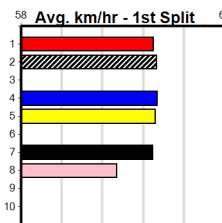

NAGAMBIE GUTTER CLEANING (250+ RA)

Distance: 390m, Race Type: Mixed 4/5, Total Prizemoney: $1,530
1st: $1,000, 2nd: $320, 3rd: $160, 4th: $50

9

8:03PM

(VIC time)

Watchdog Tips: **0** **0** **0** **0** **Bet:** **.**