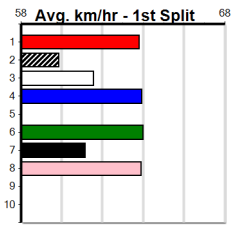

ELITE COLLARS & LEADS (250+ RANK)

Distance: 390m, Race Type: Grade 7, Total Prizemoney: $1,530
1st: $1,000, 2nd: $320, 3rd: $160, 4th: $50

2

5:40PM

(VIC time)

Watchdog Tips:

0 0 0 0

Bet: