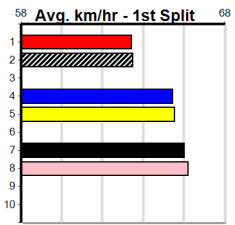

Winning Boxes							
---------------	--	--	--	--	--	--	--

Winning Boxes							
---------------	--	--	--	--	--	--	--

Shepparton

10

8:19PM

(VIC time)

MMS ACCESS (250+ RANK)

Distance: 390m, Race Type: Grade 5, Total Prizemoney: \$1,530
1st: \$1,000, 2nd: \$320, 3rd: \$160, 4th: \$50