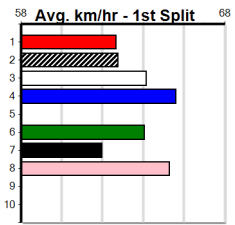

ENG SHP 2024-08-08

SPORTSBET GO THE BLUE DOG (250+ R

Distance: 390m, Race Type: Grade 5, Total Prizemoney: \$1,530
1st: \$1,000, 2nd: \$320, 3rd: \$160, 4th: \$50

12

8:59PM

(VIC time)

Watchdog Tips:

0 0 0 0