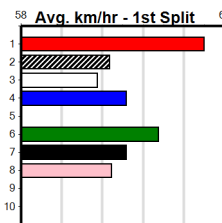

BYERS ELECTRICAL (250+ RANK)

Distance: 390m, Race Type: Grade 5, Total Prizemoney: $1,530

1st: $1,000, 2nd: $320, 3rd: $160, 4th: $50

3

5:59PM

(VIC time)

Watchdog Tips:

0 0 0 0

Bet:

Form	Box	Weight	Dist	Track	Date	Time	BON	Margin	1st/2nd (Time)	PIR	Checked	Comment	W/R	Split 1	S/P	Grade

1 ROMENA CHARM [5]
BK B Dec-20 SENNACHIE **WHAT FEELING**

Trainer: Joe Uglietta (Yan Yeon)

5th (5)	27.6	350	HVL	R6	10-Jul-24	20.14	19.62	6.00	LMYALL MANNERED (19.74)	M/2	.	.	.	6.63	$40.70	T3-5
3rd (5)	27.3	390	SHP	R11	19-Jul-24	22.72	22.28	5.00	LUNKNOWN ABILITY (22.38)	M/22	.	.	.	8.71	$7.60	5
1st (1)	27.7	390	SHP	R4	25-Jul-24	22.60	22.20	2.00	LROGAN BALE (22.72)	Q/11	.	.	.	8.53	$14.50	T3-5
7th (6)	27.8	350	HVL	R6	30-Jul-24	19.95	19.56	2.00	LPERFECT SAL (19.81)	S/7	.	.	.	6.80	$22.90	T3-5

Owner(s): UGLIETTA (SYN), J Uglietta, M Uglietta

Winning Boxes

1	2	3	4	5	6	7	8
2	2	1	3	1			
Prize	$16,326.25						
Best	22.38						
Starts	77-9-8-15						
Trk/Dst	8-2-0-4						
APM	$3694						

2 KNICKED OFF [5]
BEF D Nov-20 BARCIA BALE **ZIPPING ZOE**

Trainer: Ian Beattie (Laceyby)

4th (7)	31.6	300	HVL	R4	12-Jul-24	17.27	16.68	2.50	LLOYALTY CARD (17.11)	M/3	.	SW	.	3.97	$52.20	T3-5
1st (8)	31.6	390	SHP	R4	19-Jul-24	22.51	22.28	3.5L	MAGIC LIES (22.74)	Q/11	.	.	.	8.65	$14.20	5
6th (5)	32.2	390	SHP	R4	25-Jul-24	22.99	22.20	6.00	LROMENA CHARM (22.60)	M/86	.	.	.	9.21	$8.80	T3-5
6th (5)	32.0	500	BEN	R6	31-Jul-24	29.28	28.23	13.00	LBOROUGH SALTS (28.42)	M/545	.	.	.	6.89	$26.20	X45

Owner(s): HEADS OR DALES (SYN), M Ebeyer, K Hanley, B Hunter, J Peeler, L Hunter, N Hunter

Winning Boxes

1	2	3	4	5	6	7	8
1	1			1	2	1	3
Prize	$19,520.00						
Best	22.51						
Starts	73-9-9-15						
Trk/Dst	4-1-1-0						
APM	$4295						

ENG SHP 2024-08-08

3 DENIS THE MENACE [5] Biks
BK D Feb-19 OAKS ROAD **ROYAL TEMPTRESS**

Trainer: Darren Petersen (Rochester)

4th (3)	32.4	425	BEN	R11	28-Mar-24	24.76	24.02	8.00	LMR. FREDDIE LEE (24.22)	S/533	.	SW	.	6.72	$26.50	T3-5
5th (4)	32.1	350	TRA	R12	22-Apr-24	20.56	19.86	9.50	LRIVER MATT (19.90)	M/44	.	.	.	6.79	$25.80	T3-5
3rd (1)	32.5	400	MTG	R4	20-Jun-24	23.70	22.99	4.25	LYPHOON THOMAS (23.41)		.	.	.	10.93	$9.50	RW
7th (2)	33.3	425	BEN	R11	24-Jul-24	25.28	24.31	8.00	LSWEET CHEVELLE (24.75)	M/224	.	.	.	6.76	$15.70	5

Owner(s): D Petersen

Winning Boxes

1	2	3	4	5	6	7	8
1	1	2	2	1			3
Prize	$28,506.25						
Best	22.63						
Starts	117-10-20-21						
Trk/Dst	3-0-0-0						
APM	$667						

4 MAGIC LIES (NSW)[5]
BE B Oct-20 PAW LICKING **MAGIC LIAR**

Trainer: Brenda Kinder (Girgarre)

2nd (8)	27.2	390	SHP	R12	06-Jul-24	22.71	22.22	5.50	LNORTHERN REGIE (22.35)	M/33	.	.	.	8.79	$8.40	5
6th (2)	27.6	390	SHP	R11	11-Jul-24	22.94	22.09	13.00	LORIENTAL OPHELIA (22.09)	M/56	.	.	.	9.04	$13.40	T3-5
2nd (6)	27.8	390	SHP	R4	19-Jul-24	22.74	22.28	3.5L	KNICKED OFF (22.51)	Q/22	.	.	.	8.88	$11.80	5
8th (6)	27.5	390	SHP	R4	25-Jul-24	23.58	22.20	14.00	LROMENA CHARM (22.60)	M/68	.	.	.	9.05	$13.30	T3-5

Owner(s): INTEGRITY CHASING (SYN), T Cogger, M Cogger

Winning Boxes

1	2	3	4	5	6	7	8
2	2	2		2	1	1	
Prize	$22,375.00						
Best	22.35						
Starts	73-10-12-8						
Trk/Dst	21-1-4-4						
APM	$2914						

5 *** VACANT BOX ***

Trainer:
Owner(s):

Winning Boxes

1	2	3	4	5	6	7	8