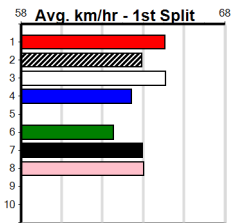

Shepparton

8

7:44PM

(VIC time)

GPP LASER 3300 (250+ RANK)

Distance: 450m, Race Type: Mixed 4/5, Total Prizemoney: \$1,530
1st: \$1,000, 2nd: \$320, 3rd: \$160, 4th: \$50

Watchdog Tips:

0 0 0 0