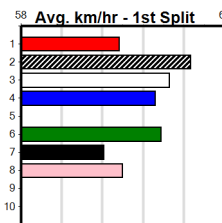

TOP CAT VIDEO (2-3 WINS) (250+ RANK)

Distance: 390m, Race Type: Restricted Win, Total Prizemoney: $1,530
1st: $1,000, 2nd: $320, 3rd: $160, 4th: $50

4

6:21PM

(VIC time)

Watchdog Tips:

0 0 0 0

Bet: