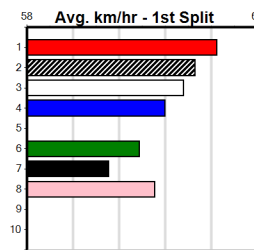

Distance: 390m, Race Type: Grade 5, Total Prizemoney: $1,530
1st: $1,000, 2nd: $320, 3rd: $160, 4th: $50

Watchdog Tips:

Bet:

Form Box	Wgt	Dist	Track	Date	Time	BON	Margin	1st/2nd (Time)	PIR	Checked	Comment	WR	Split 1	S/P	Grade

1

EVIE MALDINI [5]
BK Bitch Oct-21 Sire: DROOPYS MALDINI Dam: ONE STEP AHEAD Trainer: Craig Treherne (Lara)
Owner(s): J Beach
Winning Distances: < 300m (0) 300 - 399m (1) 400 - 499m (2) 500 - 599m (0) 600 - 699m (0) > 700m (0)
Winning Weights: 28.1(1) 28.2(2)

7th (2)	27.9	300	HVL	R12	07-Jan-24	17.04	16.56	3.5L BLUE CRISTALLE (16.81)	M/4	.	.	.	3.96	$11.50	5
8th (5)	28.0	425	BEN	R3	28-Apr-24	25.18	23.58	14.00 GOGO SKYE (24.23)	M/788	.	.	.	6.73	$13.40	5
8th (3)	27.9	350	HVL	R10	19-May-24	19.93	19.28	5.00L MASTER ZORRO (19.59)	M/6	.	.	.	6.80	$23.50	5
2nd (5)	27.9	390	BAL	R11	06-Jun-24	22.49	21.80	1.5L PRESTIA (22.40)	Q/11	.	.	.	8.41	$7.40	5H
3rd (5)	28.1	400	GEL	R12	14-Jun-24	22.95	22.54	3.25L TIME TO PROPHET (22.73)	Q/11	.	.	.	8.35	$6.50	5
2nd (1)	27.5	400	GEL	R12	25-Jun-24	22.89	22.50	5.50L CUBAN CIGAR (22.50)	Q/22	.	.	.	8.54	$5.50	5
4th (6)	28.0	400	GEL	R12	16-Jul-24	23.21	22.53	8.00L TENSION HEAD (22.68)	M/55	.	.	.	8.66	$9.80	5
5th (8)	27.7	400	WGL	R2	30-Jul-24	23.13	22.45	9.00L FLAMING WHEELS (22.52)	M/45	.	.	.	8.56	$25.60	RWH

Last 3 wins NOT included above

1st (4)	28.2	390	BAL	R1	09-Sep-23	22.48	22.48	2.00L QUEEN SHAKIRA (22.61)	Q/11	.	.	.	8.49	$3.90	M
1st (4)	28.2	400	GEL	R10	24-Oct-23	22.72	22.58	0.75L SIDE OF ICE (22.77)	Q/11	.	.	.	8.46	$2.60	X67
1st (1)	28.1	410	HOR	R3	28-Nov-23	23.52	22.69	1.5L ASTON WESTERN (23.62)	Q/21	.	SW	.	10.38	$7.00	6G

Box History

Bx	1st	2nd	3rd	4th	5th	6th	7th	8th
1	1	1	1	2				
2		1	1	1			1	
3		1	1	1	1		1	1
4	2							
5		1	1					1
6		1	1	1				
7		1	1	1				
8		1			1			

Prize					$8630.00			
Best					22.80(1)-13/11/23			
Starts					25-3-7-3			
Trk/Dts					1-0-0-0			
APM					2232