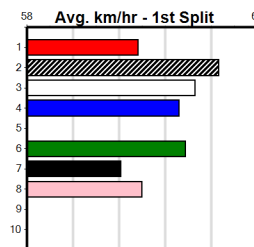

TOP CAT VIDEO (2-3 WINS) (250+ RANK)

4

6:21PM

(VIC time)

Distance: 390m, Race Type: Restricted Win, Total Prizemoney: $1,530
1st: $1,000, 2nd: $320, 3rd: $160, 4th: $50

Watchdog Tips: ☐ ☐ ☐ ☐ ☐ ☐ **Bet:**

Form Box	Wgt	Dist	Track	Date	Time	BON	Margin	1st/2nd (Time)	PIR	Checked	Comment	WR	Split 1	S/P	Grade

SALMA BALE (NSW)[5]

BK Bitch **Sep-21** Sire: JARVIS BALE Dam: DAITHY ALLEN

Owner(s): O Cartechini Trainer: Mark Cartechini (Hallam)

Winning Distances: < 300m (0) 300 - 399m (0) 400 - 499m (3) 500 - 599m (0) 600 - 699m (0) > 700m (0)

Winning Weights: 27.5(1) 27.9(1) 28.0(1)

5th (3)	28.2	390	BAL	R6	04-Dec-23	22.84	22.27	8.50L GAS MAN (22.27)	M/85	.	.	.	8.66	$18.40	T3-5
2nd (8)	27.6	400	MTG	R5	03-Mar-24	23.55	23.01	6.00L NEVADA SALLY (23.15)	M/44	.	.	.	11.03	$10.00	6
4th (2)	27.2	410	HOR	R12	08-Mar-24	23.85	22.92	4.75L SAINT MICK (23.54)	M/45	.	.	.	10.79	$8.80	5
4th (2)	27.8	400	WGL	R12	15-Mar-24	23.15	22.84	2.75L BIG TRUCKER (22.97)	M/45	.	.	.	8.64	$15.40	5
7th (3)	27.8	395	TRA	R5	25-Mar-24	23.21	22.47	6.00L BLITZ (22.79)	M/666	.	.	.	3.82	$15.20	5
6th (8)	27.8	395	TRA	R6	01-Apr-24	23.30	22.27	9.50L WHY NOT JULES (22.64)	M/667	.	.	.	3.86	$16.90	T3-5
6th (2)	27.6	400	WGL	R7	13-Apr-24	23.25	22.82	4.25L MAGIC BEE (22.96)	M/65	.	.	.	8.75	$11.80	5
3rd (1)	27.5	390	WBL	R11	05-Aug-24	22.90	22.42	5.00L ZIPPING GIAN (22.56)	M/64	.	.	.	9.18	$7.20	5

Last 3 wins NOT included above

1st (7)	28.0	425	BEN	R1	23-Aug-23	24.58	23.88	0.10L BARNEY BANANA (24.58)	M/211	.	.	.	6.78	$3.70	T3-M
1st (4)	27.9	400	GEL	R4	29-Aug-23	22.79	22.25	4.75L LOCHINVAR KHAN (23.12)	Q/11	.	SW	.	8.46	$10.80	7
1st (1)	27.5	400	GEL	R11	26-Oct-23	23.04	22.68	1.75L CRIMSON KIT (23.15)	Q/41	.	.	.	8.62	$14.60	6G

Box History

Bx	1st	2nd	3rd	4th	5th	6th	7th	8th
1	1		1					
2				3		1		
3			1		1	1	1	
4	1							
5								
6						1		
7	1		1					
8		1				1		

Prize Best Starts Trk/Dts APM: $5270.00 FSH 18-3-1-3 0-0-0-0 1225