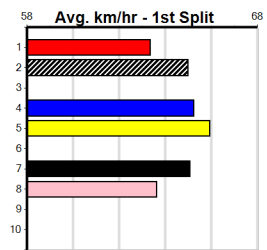

Sire: Dam: Trainer:

Owner(s):

Winning Distances: < 300m (0) 300 - 399m (0) 400 - 499m (0) 500 - 599m (0) 600 - 699m (0) > 700m (0)

Winning Weights: Box History

SHEPP CITY FENCING (250+ RANK)

Distance: 390m, Race Type: Grade 5, Total Prizemoney: \$1,530
1st: \$1,000, 2nd: \$320, 3rd: \$160, 4th: \$50