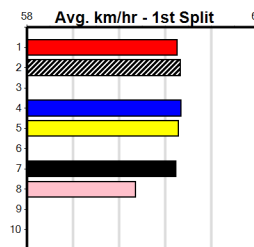

Distance: 390m, Race Type: Mixed 4/5, Total Prizemoney: $1,530
1st: $1,000, 2nd: $320, 3rd: $160, 4th: $50

Watchdog Tips:

Bet:

Form Box	Wgt	Dist	Track	Date	Time	BON	Margin	1st/2nd (Time)	PIR	Checked	Comment	WR	Split 1	S/P	Grade

1

BLACKPOOL DIVA (NSW)[5]

WBK Bitch Jun-21 Sire: FERNANDO BALE Dam: SORRY SCOTT Trainer: Olivia Cartechini (Dandenong Nor)

Owner(s): O Cartechini

Winning Distances: < 300m (0) 300 - 399m (1) 400 - 499m (6) 500 - 599m (0) 600 - 699m (0) > 700m (0)

Winning Weights: 25.4(1) 25.5(1) 25.6(1) 25.8(1) 26.0(1) 26.1(1) 26.2(1)

Rank	Box	1st	2nd	3rd	4th	5th	6th	7th	8th						
7th (6)	27.1	390	BAL	R3	14-Apr-24	23.21	22.49	8.00L	OUR GIRL ROXY (22.66)	M/77	.	.	8.76	$9.70	5
8th (1)	26.6	425	BEN	R12	19-Apr-24	24.50	23.70	5.50L	MAGIC RIDE (24.12)	M/588	.	.	6.63	$14.20	5
2nd (1)	25.8	390	BAL	R6	06-May-24	22.68	21.89	2.00L	ROSE OF SATURN (22.54)	Q/12	.	V10	8.43	$3.70	T3-5
4th (6)	26.0	390	SHP	R12	06-Jul-24	22.76	22.22	6.00L	NORTHERN REGIE (22.35)	M/44	.	.	8.80	$14.20	5
1st (3)	26.1	400	GEL	R5	16-Jul-24	22.68	22.53	4.75L	ASTON INDY (23.00)	Q/11	.	SW	8.37	$10.30	5
6th (8)	26.1	390	SHP	R12	22-Jul-24	22.70	22.04	6.50L	BEAR LEE CRIME (22.27)	M/78	.	.	8.75	$9.80	5
1st (3)	25.6	400	WGL	R4	26-Jul-24	22.93	22.65	2.75L	JUNIOR PISTOL (23.12)	M/11	.	.	8.38	$3.40	5NP
2nd (1)	25.5	400	WGL	R4	02-Aug-24	22.74	22.57	1.00L	TENSION HEAD (22.67)	Q/22	.	.	8.38	$5.20	5

Last 3 wins NOT included above

1st (8)	25.8	400	GEL	R11	11-May-23	22.61	22.30	1.00L	WANDANA LAD (22.67)	Q/11	.	.	8.44	$4.60	X67
1st (4)	26.0	400	GEL	R4	08-Aug-23	22.69	22.55	1.25L	CHASING BOODIE (22.77)	M/11	.	.	8.32	$4.10	5
1st (6)	26.2	400	GEL	R8	17-Oct-23	22.89	22.76	0.25L	CRUISING JACK (22.91)	M/11	.	.	8.46	$6.00	5

Box History

Bx	1st	2nd	3rd	4th	5th	6th	7th	8th
1	1	5	1					1
2		2		1				
3	2			2			2	
4	1	1		4	1		1	
5	1		2	2				
6	1		1	2	3		3	1
7				1				1
8	1	1	3	1		4	1	

Prize Best Starts $16480.00
22.70(8)-22/7/24
Trk/Dts 59-7-9-7
APM 2-0-0-0
4899