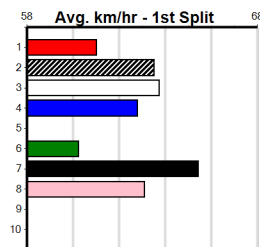

Distance: 450m, Race Type: Mixed 6/7, Total Prizemoney: $1,530
1st: $1,000, 2nd: $320, 3rd: $160, 4th: $50

Watchdog Tips:

Bet:

Form Box	Wgt	Dist	Track	Date	Time	BON	Margin	1st/2nd (Time)	PIR	Checked	Comment	WR	Split 1	S/P	Grade

1 BOULDER DASH [7]

BK Bitch Jul-22 Sire: TOMMY SHELBY Dam: POPPO'S LEGACY
Owner(s): Millard Racing Group (SYN), S Millard, C Millard, D Millard Trainer: Scott Millard (Kyneton)
Winning Distances: < 300m (0) 300 - 399m (1) 400 - 499m (0) 500 - 599m (0) 600 - 699m (0) > 700m (0)
Winning Weights: 26.0(1)

4th (3)	25.9	300	HVL	R1	14-Jun-24	17.60	16.83	6.50L NOTORIOUS BLAZE (17.16)	M/3	.	.	.	4.10	$37.60	T3-M
1st (1)	26.0	390	SHP	R2	20-Jun-24	22.94	22.20	0.75L VAN KINDER (22.99)	Q/24	.	.	.	8.76	$6.10	M
6th (4)	25.7	425	BEN	R3	26-Jun-24	24.79	23.91	13.00 KIA ORA MAGIC (23.91)	M/777	.	.	.	6.98	$32.30	T3-7
6th (3)	25.9	425	BEN	R4	03-Jul-24	25.20	24.04	12.00 SHIMA HARLEY (24.38)	M/777	.	.	W	6.97	$19.60	7
6th (1)	25.8	350	HVL	R3	10-Jul-24	20.34	19.62	4.00L FLYING BESSIE (20.07)	M/6	.	.	.	6.76	$23.70	T3-7
3rd (7)	25.5	390	SHP	R3	19-Jul-24	22.76	22.28	1.00L TWO REASONS (22.71)	M/34	.	.	.	8.85	$20.50	X67
2nd (7)	25.6	425	BEN	R4	24-Jul-24	24.53	24.31	0.50L SHAKA BIG CHIEF (24.51)	M/233	.	.	.	6.77	$4.90	7
3rd (8)	25.8	425	BEN	R9	31-Jul-24	24.96	24.14	9.50L JARMON (24.31)	M/677	.	.	.	6.79	$21.60	7

Last 3 wins NOT included above

Bx	1st	2nd	3rd	4th	5th	6th	7th	8th
1	1						1	
2								
3								
4				1		1		
5					1			
6								
7		1	1			1	1	
8			1					1

Prize Best	$1740.00
Starts	FSTD
Trk/Dts	12-1-1-2
APM	0-0-0-0
	1510

2 RAGING ELSA [6]

BK Bitch Apr-22 Sire: MEPUNGA BLAZER Dam: SO SAY
Owner(s): J Whybrow Trainer: Nicole Lummas (Wangaratta Sout)
Winning Distances: < 300m (0) 300 - 399m (2) 400 - 499m (0) 500 - 599m (0) 600 - 699m (0) > 700m (0)
Winning Weights: 28.0(1) 28.2(1)

3rd (6)	28.2	390	SHP	R1	02-May-24	23.03	22.35	2.00L AKASHIC (22.89)	M/64	.	.	.	8.86	$3.70	T3-M
3rd (8)	28.2	390	SHP	R1	13-May-24	22.51	21.99	2.25L WHODAT DUCHESS (22.36)	M/33	.	.	.	8.73	$4.80	M
2nd (2)	28.1	390	SHP	R2	16-May-24	22.95	22.11	0.75L HALF MAC (22.90)	M/32	.	.	.	8.90	$1.30	M
2nd (3)	28.1	450	SHP	R2	23-May-24	25.92	25.47	0.025 SAM'S UNIVERSE (25.92)	M/211	.	.	.	6.76	$6.10	T3-M
3rd (8)	28.3	450	SHP	R10	03-Jun-24	25.84	24.99	8.50L VAN WYCK (25.24)	M/533	.	.	.	6.67	$8.90	MH
5th (4)	28.4	450	SHP	R4	10-Jun-24	25.91	25.25	9.00L REANNA'S PRIDE (25.31)	S/775	.	.	SW	6.96	$22.10	MSF
1st (2)	28.0	300	HVL	R1	01-Jul-24	17.11	16.87	2.50L DAWN OF DELTA (17.28)	M/4	.	.	.	4.06	$2.90	T3-M
1st (5)	28.2	300	HVL	R3	26-Jul-24	16.79	16.76	1.00L FLYING SCOTSMAN (16.85)	Q/1	.	.	.	3.98	$4.10	T3-7

Last 3 wins NOT included above

Bx	1st	2nd	3rd	4th	5th	6th	7th	8th
1					1			
2	1	1	1					
3		1		1	1			
4						1	1	
5	1						1	
6		1	2	1	1			
7		2				1		
8			2					

Prize Best	$5560.00
Starts	25.84(8)-3/6/24
Trk/Dts	21-2-5-5
APM	3-0-1-1
	3478