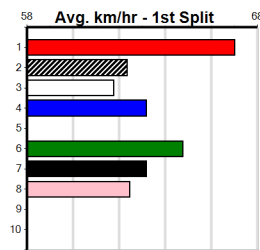

BYERS ELECTRICAL (250+ RANK)

3

5:59PM

(VIC time)

Distance: 390m, Race Type: Grade 5, Total Prizemoney: $1,530
1st: $1,000, 2nd: $320, 3rd: $160, 4th: $50

Watchdog Tips:

Bet:

Form Box	Wgt	Dist	Track	Date	Time	BON	Margin	1st/2nd (Time)	PIR	Checked	Comment	WR	Split 1	S/P	Grade

1

ROMENA CHARM [5]

BK Bitch Dec-20 Sire: SENNACHIE Dam: WHAT FEELING

Owner(s): UGLIETTA (SYN), J Uglietta, M Uglietta

Trainer: Joe Uglietta (Yan Yearn)

Winning Distances: < 300m (0) 300 - 399m (7) 400 - 499m (2) 500 - 599m (0) 600 - 699m (0) > 700m (0)

Winning Weights: 27.0(1) 27.1(3) 27.2(2) 27.4(1) 27.6(1) 27.7(1)

2nd (8)	27.7	350	HVL	R11	31-May-24	19.72	19.01	2.75L AUSSIE SAVANNAH (19.53)	Q/2	.	.	.	6.60	$48.10	T3-5
7th (2)	27.8	390	SHP	R7	06-Jun-24	23.06	22.12	13.00 BLACK COMPASS (22.16)	M/47	.	.	.	8.56	$62.10	T3-5
8th (8)	27.4	350	HVL	R7	21-Jun-24	20.29	19.54	10.00 REAR VIEW MIRROR (19.61)	M/4	.	.	.	6.71	$56.40	T3-5
5th (7)	27.3	395	TRA	R7	05-Jul-24	22.54	21.86	10.00 BLAZING DINO (21.86)	M/123	.	.	.	3.74	$43.80	5
5th (5)	27.6	350	HVL	R6	10-Jul-24	20.14	19.62	6.00L MYALL MANNERED (19.74)	M/2	.	.	.	6.63	$40.70	T3-5
3rd (5)	27.3	390	SHP	R11	19-Jul-24	22.72	22.28	5.00L UNKNOWN ABILITY (22.38)	M/22	.	.	.	8.71	$7.60	5
1st (1)	27.7	390	SHP	R4	25-Jul-24	22.60	22.20	2.00L ROGAN BALE (22.72)	Q/11	.	.	.	8.53	$14.50	T3-5
7th (6)	27.8	350	HVL	R6	30-Jul-24	19.95	19.56	2.00L PERFECT SAL (19.81)	S/7	.	.	.	6.80	$22.90	T3-5

Last 3 wins NOT included above

1st (3)	27.2	395	TRA	R11	13-Nov-23	22.60	22.39	0.25L JAYVILLE ZOE (22.62)	M/111	.	SW	.	3.76	$5.50	T3-5
1st (6)	27.4	390	SHP	R11	04-Jan-24	22.38	22.10	1.25L PERFECT TREASURE (22.46)	M/11	.	SW	.	8.40	$13.00	T3-5
1st (3)	27.6	350	HVL	R7	06-May-24	19.79	19.70	2.25L BIG BOY ANDRE (19.93)	M/1	.	.	.	6.59	$5.40	5

Box History

Bx	1st	2nd	3rd	4th	5th	6th	7th	8th
1	2	1	2					
2	1	4		2			2	
3	2		1	1	3			3
4	1	1	2	1		1	1	
5	3		3	4	2	3	1	2
6	1	1	2			1	1	1
7	1	2	1	3	1	1	1	2
8		2				1	5	1

Prize Best Starts Trk/Dts APM: $16326.25, 22.38(6)-4/1/24, 77-9-8-15, 8-2-0-4, 3694

2

KNICKED OFF [5]

BEF Dog Nov-20 Sire: BARCIA BALE Dam: ZIPPING ZOE

Owner(s): HEADS OR DALES (SYN), M Ebeyer, K Hanley, B Hunter, J Peeler, L Hunter, N Hunter

Trainer: Ian Beattie (Laceby) ENG SHP 2024-08-08

Winning Distances: < 300m (0) 300 - 399m (3) 400 - 499m (6) 500 - 599m (0) 600 - 699m (0) > 700m (0)

Winning Weights: 31.6(1) 32.2(3) 32.3(1) 32.5(1) 33.6(1) 34.0(1) 34.2(1)

7th (8)	33.4	460	WGL	R6	30-May-24	26.68	25.91	11.00 HIS SPECIAL (25.91)	M/776	.	.	.	6.88	$13.20	T3-5
4th (4)	32.5	390	SHP	R6	20-Jun-24	22.59	22.20	6.00L ASTON ARETHA (22.20)	M/55	.	.	.	8.70	$17.50	5
2nd (6)	31.9	390	SHP	R2	29-Jun-24	23.48	22.71	1.00L HILLBILLY JOKER (23.42)	M/12	.	.	.	8.80	$3.20	T3-5
8th (5)	31.8	450	SHP	R6	04-Jul-24	26.59	25.50	16.00 MICKLEJOHN (25.50)	M/558	.	.	.	6.92	$16.20	T3-5
4th (7)	31.6	300	HVL	R4	12-Jul-24	17.27	16.68	2.50L LOYALTY CARD (17.11)	M/3	.	SW	.	3.97	$52.20	T3-5
1st (8)	31.6	390	SHP	R4	19-Jul-24	22.51	22.28	3.5L MAGIC LIES (22.74)	Q/11	.	.	.	8.65	$14.20	5
6th (5)	32.2	390	SHP	R4	25-Jul-24	22.99	22.20	6.00L ROMENA CHARM (22.60)	M/86	.	.	.	9.21	$8.80	T3-5
6th (5)	32.0	500	BEN	R6	31-Jul-24	29.28	28.23	13.00 BROUGH SALTS (28.42)	M/545	.	.	.	6.89	$26.20	X45

Last 3 wins NOT included above