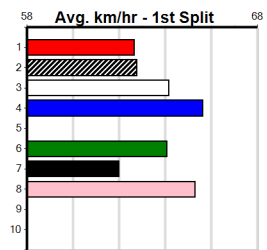

SPORTSBET GO THE BLUE DOG (250+ RANK)

Distance: 390m, Race Type: Grade 5, Total Prizemoney: $1,530
1st: $1,000, 2nd: $320, 3rd: $160, 4th: $50

Watchdog Tips: [ ] [ ] [ ] [ ] Bet: [ ]

Form Box Wgt Dist Track Date Time BON Margin 1st/2nd (Time) PIR Checked Comment W/R Split 1 S/P Grade

ASTON RECALL [5]
BK Dog May-21 Sire: RAW ABILITY Dam: ASTON GISLE
Owner(s): R Borda
Trainer: Andrew Symons (Bagshot)
Winning Distances: < 300m (0) 300 - 399m (1) 400 - 499m (4) 500 - 599m (0) 600 - 699m (0) > 700m (0)
Winning Weights: 29.2(1) 29.4(1) 29.6(1) 29.7(1) 30.1(1)
Box History table and Prize Best Starts Trk/Dts APM

ASTON GRAY [5]
BK Dog Mar-20 Sire: ASTON DEE BEE Dam: ASTON GEISHA
Owner(s): R Borda
Trainer: Andrew Symons (Bagshot)
Winning Distances: < 300m (0) 300 - 399m (2) 400 - 499m (2) 500 - 599m (0) 600 - 699m (0) > 700m (0)
Winning Weights: 33.0(1) 33.8(1) 34.2(1) 34.5(1)
Box History table and Prize Best Starts Trk/Dts APM

MARKET BLUE [5]
BE Dog Feb-21 Sire: FERNANDO BALE Dam: OVER HERE
Owner(s): D Burkett
Trainer: Darren Burkett (Girgarre)
ENG SHP 2024-08-08
Winning Distances: < 300m (0) 300 - 399m (8) 400 - 499m (0) 500 - 599m (0) 600 - 699m (0) > 700m (0)
Winning Weights: 29.0(1) 29.3(1) 29.5(1) 29.9(1) 30.1(1) 30.2(2) 30.7(1)
Box History table and Prize Best Starts Trk/Dts APM

CRACKERJACK KING [5]
BK Dog Nov-20 Sire: BERNARDO Dam: MAXIMUM OAKS
Owner(s): D Petersen
Trainer: Darren Petersen (Rochester)
Winning Distances: < 300m (0) 300 - 399m (2) 400 - 499m (6) 500 - 599m (3) 600 - 699m (0) > 700m (0)
Winning Weights: 32.3(2) 32.5(2) 32.6(2) 32.8(1) 32.9(2) 33.0(1) 33.3(1)
Box History table and Prize Best Starts Trk/Dts APM

*** VACANT BOX ***
Sire: Dam:
Owner(s):
Trainer:
Winning Distances: < 300m (0) 300 - 399m (0) 400 - 499m (0) 500 - 599m (0) 600 - 699m (0) > 700m (0)
Winning Weights:
Box History