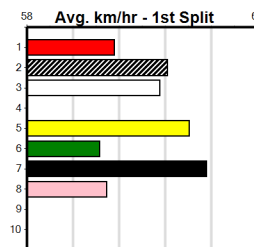

SPORTSBET GREEN TICKS (250+ RANK)

1
5:23PM
(VIC time)

Distance: 390m, Race Type: Maiden, Total Prizemoney: $1,530
1st: $1,000, 2nd: $320, 3rd: $160, 4th: $50

Watchdog Tips: ☐ ☐ ☐ ☐ ☐ **Bet:** ☐

Form Box	Wgt	Dist	Track	Date	Time	BON	Margin	1st/2nd (Time)	PIR	Checked	Comment	WR	Split 1	S/P	Grade

1

ASTON GEIKO [M]
BD Bitch Oct-21 Sire: ASTON DEE BEE Dam: ASTON GEISHA Trainer: Craig Treherne (Lara)
Owner(s): R Borda
Winning Distances: < 300m (0) 300 - 399m (0) 400 - 499m (0) 500 - 599m (0) 600 - 699m (0) > 700m (0)
Winning Weights:

Pos	Wgt	Dist	Track	Date	Time	BON	Margin	1st/2nd (Time)	PIR	Checked	Comment	WR	Split 1	S/P	Grade
5th (4)	29.2	400	GEL	R1	14-Jun-24	23.47	22.54	11.00 MISS PATSY (22.76)	M/65	.	.	.	8.98	$8.20	M
5th (1)	28.6	460	GEL	R3	28-Jun-24	26.75	25.58	7.50L PAW OCTAVIA (26.25)	Q/112	.	.	.	6.72	$11.50	MH
5th (5)	28.8	400	GEL	R1	05-Jul-24	23.64	22.48	7.50L ENTERTAINMENT (23.14)	S/75	.	.	.	8.79	$4.10	M
8th (2)	28.7	400	GEL	R1	09-Jul-24	24.05	22.77	14.00 XENA GIBLET (23.14)	S/88	.	SW	.	9.17	$12.70	M
8th (4)	28.4	400	GEL	R1	16-Jul-24	23.52	22.53	7.00L SUMMER SPRITZ (23.06)	S/86	.	.	.	8.92	$35.30	M
5th (5)	28.1	400	GEL	R2	23-Jul-24	23.54	22.44	8.50L DUSTY ALICE (22.97)	M/45	.	.	.	8.72	$9.20	M
5th (3)	28.2	390	BAL	R1	05-Aug-24	23.21	22.44	9.50L MISS CHERRY (22.56)	S/85	.	.	.	9.06	$65.60	T3-M

Last 3 wins NOT included above

Box History

Bx	1st	2nd	3rd	4th	5th	6th	7th	8th
1					1			
2								1
3					1			
4					1			1
5					2			
6								
7								
8								

Prize Best	$0.00
Starts	7-0-0-0
Trk/Dts	0-0-0-0
APM	0

2

LUNA PACK [M] Biks
BK Bitch Apr-21 Sire: ZAMBORA BROCKIE Dam: SOLAR PAK Trainer: Paula Boots (Merrigum)
Owner(s): D Stead
Winning Distances: < 300m (0) 300 - 399m (0) 400 - 499m (0) 500 - 599m (0) 600 - 699m (0) > 700m (0)
Winning Weights:

Pos	Wgt	Dist	Track	Date	Time	BON	Margin	1st/2nd (Time)	PIR	Checked	Comment	WR	Split 1	S/P	Grade
5th (3)	30.0	515	SAP	R2	23-Jul-23	30.82	29.23	13.00 WEBLEC SPARK (29.95)	M/6755	.	V0	.	5.36	$3.70	MH
ST (-)	31	390	SHP		04-Mar-24	22.93		0.50L Trial Not Cleared	M/22	.	2of4	.	8.60		ST
ST (-)	31.4	390	SHP		04-Apr-24	22.77		9.00L Trial Cleared	M/44	.	4of4	.	8.27		ST
5th (8)	30.9	390	SHP	R1	11-Apr-24	23.01	21.83	4.00L BONNIEVILLE ICON (22.75)	M/23	.	SW	.	8.57	$10.10	M
ST (-)	30.8	390	SHP		27-Jun-24	22.66		1.00L Trial Cleared	M/22	.	2of4	.	8.54		ST

Last 3 wins NOT included above

Box History

Bx	1st	2nd	3rd	4th	5th	6th	7th	8th
1								
2								
3					1			
4								
5								
6								
7								
8						1		

Prize Best	$0.00
Starts	23.01(8)-11/4/24
Trk/Dts	2-0-0-0
APM	1-0-0-0
APM	0

3

GUNAI DAISY [M]
BK Bitch Mar-22 Sire: ALLEN DEED Dam: GUNAI LEXI Trainer: Mark Filomeno (Craigieburn)
Owner(s): J Martin
Winning Distances: < 300m (0) 300 - 399m (0) 400 - 499m (0) 500 - 599m (0) 600 - 699m (0) > 700m (0)
Winning Weights:

Pos	Wgt	Dist	Track	Date	Time	BON	Margin	1st/2nd (Time)	PIR	Checked	Comment	WR	Split 1	S/P	Grade
3rd (1)	25.4	300	HVL	R1	14-Jul-24	17.49	16.69	6.00L PLAYBACK (17.10)	M/4	.	.	.	4.17	$12.20	M
4th (3)	25.7	300	HVL	R1	21-Jul-24	17.11	16.52	2.25L PLASTIC GANGSTER (16.96)	M/1	.	SW	.	4.00	$13.70	M
5th (5)	25.3	400	GEL	R1	26-Jul-24	23.23	22.39	12.00 REPRESENT (22.46)	M/45	.	SW	.	8.75	$22.60	M

Last 3 wins NOT included above

Box History

Bx	1st	2nd	3rd	4th	5th	6th	7th	8th
1			1					
2								
3				1				
4								
5					1			
6								
7								
8								

Prize Best	$335.00
Starts	3-0-0-1
Trk/Dts	0-0-0-0
APM	335