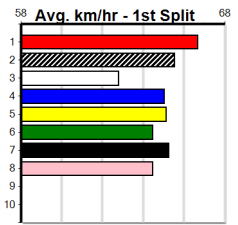

Horsham

CHS GROUP

Distance: 410m, Race Type: Grade 5, Total Prizemoney: \$2,925
1st: \$1,950, 2nd: \$600, 3rd: \$300, 4th: \$75

10

5:52PM

(VIC time)

Watchdog Tips: **0 0 0 0** Bet: **0**

Form	Box	Weight	Dist	Track	Date	Time	BON	Margin	1st/2nd (Time)	PIR	Checked	Comment	W/R	Split 1	S/P	Grade	Winning Boxes																																																							
1 NOCTILUCENT [5]																	<table border="1"> <thead> <tr><th>1</th><th>2</th><th>3</th><th>4</th><th>5</th><th>6</th><th>7</th><th>8</th></tr> </thead> <tbody> <tr><td>1</td><td>2</td><td></td><td></td><td></td><td></td><td></td><td>1</td></tr> <tr><td colspan="8">Prize Best \$12,570.00</td></tr> <tr><td colspan="8">Starts 23.44</td></tr> <tr><td colspan="8">Trk/Dst 17-4-6-4</td></tr> <tr><td colspan="8">APM 1-0-0-1 \$7923</td></tr> </tbody> </table>								1	2	3	4	5	6	7	8	1	2						1	Prize Best \$12,570.00								Starts 23.44								Trk/Dst 17-4-6-4								APM 1-0-0-1 \$7923							
1	2	3	4	5	6	7	8																																																																	
1	2						1																																																																	
Prize Best \$12,570.00																																																																								
Starts 23.44																																																																								
Trk/Dst 17-4-6-4																																																																								
APM 1-0-0-1 \$7923																																																																								
BE	B				Dec-21				BARCIA BALE								PYROCUMULUS																																																							
Trainer: Jack Osborne (Avalon)																	<table border="1"> <thead> <tr><th>1</th><th>2</th><th>3</th><th>4</th><th>5</th><th>6</th><th>7</th><th>8</th></tr> </thead> <tbody> <tr><td>1</td><td>1</td><td>1</td><td></td><td></td><td></td><td></td><td>1</td></tr> <tr><td colspan="8">Prize Best \$13,833.57</td></tr> <tr><td colspan="8">Starts 23.39</td></tr> <tr><td colspan="8">Trk/Dst 47-4-9-14</td></tr> <tr><td colspan="8">APM 8-0-1-4 \$4900</td></tr> </tbody> </table>								1	2	3	4	5	6	7	8	1	1	1					1	Prize Best \$13,833.57								Starts 23.39								Trk/Dst 47-4-9-14								APM 8-0-1-4 \$4900							
1	2	3	4	5	6	7	8																																																																	
1	1	1					1																																																																	
Prize Best \$13,833.57																																																																								
Starts 23.39																																																																								
Trk/Dst 47-4-9-14																																																																								
APM 8-0-1-4 \$4900																																																																								
4th (8)	27.1	450	WBL	R4	11-Jul-24	25.93	25.45		2.75LSICK AND TIRED (25.75)	Q/111	.	.	.	6.61	\$14.00	RWH																																																								
1st (1)	27.0	450	BAL	R10	17-Jul-24	25.50	25.28		2.00LSQUEAKY CARROLL (25.63)	Q/111	.		SW	6.50	\$3.00	5																																																								
3rd (1)	26.9	425	BEN	R4	26-Jul-24	24.18	23.79		2.25LON THE BEER (24.04)	M/112	.	.	.	6.53	\$5.10	RWH																																																								
3rd (3)	27.7	410	HOR	R9	13-Aug-24	23.44	23.10		3.5LLIGHTNING JEDDA (23.21)	M/34	.	.	.	10.44	\$9.60	X45																																																								
Owner(s): Fluffy Side Up (SYN), A Onley, P Onley																																																																								
2 BLACK BOW (NSW)[5]																	<table border="1"> <thead> <tr><th>1</th><th>2</th><th>3</th><th>4</th><th>5</th><th>6</th><th>7</th><th>8</th></tr> </thead> <tbody> <tr><td>1</td><td>1</td><td>1</td><td></td><td></td><td></td><td></td><td>1</td></tr> <tr><td colspan="8">Prize Best \$20,170.00</td></tr> <tr><td colspan="8">Starts FSH</td></tr> <tr><td colspan="8">Trk/Dst 36-7-7-8</td></tr> <tr><td colspan="8">APM 0-0-0-0 \$8735</td></tr> </tbody> </table>								1	2	3	4	5	6	7	8	1	1	1					1	Prize Best \$20,170.00								Starts FSH								Trk/Dst 36-7-7-8								APM 0-0-0-0 \$8735							
1	2	3	4	5	6	7	8																																																																	
1	1	1					1																																																																	
Prize Best \$20,170.00																																																																								
Starts FSH																																																																								
Trk/Dst 36-7-7-8																																																																								
APM 0-0-0-0 \$8735																																																																								
BK	B				Dec-20				KEYBOW								CHOLE DONNOR																																																							
Trainer: Anita Gibbons (Lara)																	<table border="1"> <thead> <tr><th>1</th><th>2</th><th>3</th><th>4</th><th>5</th><th>6</th><th>7</th><th>8</th></tr> </thead> <tbody> <tr><td>2</td><td>1</td><td>1</td><td></td><td></td><td>2</td><td></td><td>1</td></tr> <tr><td colspan="8">Prize Best \$19,030.00</td></tr> <tr><td colspan="8">Starts 23.92</td></tr> <tr><td colspan="8">Trk/Dst 32-6-5-8</td></tr> <tr><td colspan="8">APM 1-0-0-0 \$8498</td></tr> </tbody> </table>								1	2	3	4	5	6	7	8	2	1	1			2		1	Prize Best \$19,030.00								Starts 23.92								Trk/Dst 32-6-5-8								APM 1-0-0-0 \$8498							
1	2	3	4	5	6	7	8																																																																	
2	1	1			2		1																																																																	
Prize Best \$19,030.00																																																																								
Starts 23.92																																																																								
Trk/Dst 32-6-5-8																																																																								
APM 1-0-0-0 \$8498																																																																								
1st (2)	26.3	400	GEL	R12	28-Jun-24	22.81	22.38		0.75LFULL SPEED AHEAD (22.86)	M/11	.	.	.	8.43	\$17.10	5																																																								
3rd (3)	26.4	390	SHP	R11	08-Jul-24	22.54	22.00		8.00LGAYLE BALE (22.00)	M/22	.	.	.	8.60	\$29.20	5																																																								
4th (4)	26.3	390	BAL	R9	17-Jul-24	22.65	21.95		6.00LHERE HUGO (22.27)	Q/12	.	.	.	8.37	\$6.50	RW																																																								
3rd (2)	26.5	390	BAL	R12	14-Aug-24	22.41	21.94		3.5LELANGA (22.16)	M/33	.	.	.	8.51	\$9.70	5																																																								
Owner(s): G Black																																																																								
3 PALTROW BALE (NSW)[5]																	<table border="1"> <thead> <tr><th>1</th><th>2</th><th>3</th><th>4</th><th>5</th><th>6</th><th>7</th><th>8</th></tr> </thead> <tbody> <tr><td>2</td><td>1</td><td>1</td><td></td><td></td><td>2</td><td></td><td>1</td></tr> <tr><td colspan="8">Prize Best \$20,170.00</td></tr> <tr><td colspan="8">Starts FSH</td></tr> <tr><td colspan="8">Trk/Dst 36-7-7-8</td></tr> <tr><td colspan="8">APM 0-0-0-0 \$8735</td></tr> </tbody> </table>								1	2	3	4	5	6	7	8	2	1	1			2		1	Prize Best \$20,170.00								Starts FSH								Trk/Dst 36-7-7-8								APM 0-0-0-0 \$8735							
1	2	3	4	5	6	7	8																																																																	
2	1	1			2		1																																																																	
Prize Best \$20,170.00																																																																								
Starts FSH																																																																								
Trk/Dst 36-7-7-8																																																																								
APM 0-0-0-0 \$8735																																																																								
WBK	B				Oct-21				NEED MY MONEYNOW								DYNA GERTIE																																																							
Trainer: Luke Harris (Devon Meadows)																	<table border="1"> <thead> <tr><th>1</th><th>2</th><th>3</th><th>4</th><th>5</th><th>6</th><th>7</th><th>8</th></tr> </thead> <tbody> <tr><td>1</td><td>1</td><td>1</td><td></td><td></td><td></td><td></td><td>1</td></tr> <tr><td colspan="8">Prize Best \$19,030.00</td></tr> <tr><td colspan="8">Starts 23.92</td></tr> <tr><td colspan="8">Trk/Dst 32-6-5-8</td></tr> <tr><td colspan="8">APM 1-0-0-0 \$8498</td></tr> </tbody> </table>								1	2	3	4	5	6	7	8	1	1	1					1	Prize Best \$19,030.00								Starts 23.92								Trk/Dst 32-6-5-8								APM 1-0-0-0 \$8498							
1	2	3	4	5	6	7	8																																																																	
1	1	1					1																																																																	
Prize Best \$19,030.00																																																																								
Starts 23.92																																																																								
Trk/Dst 32-6-5-8																																																																								
APM 1-0-0-0 \$8498																																																																								
3rd (4)	25.9	390	BAL	R12	31-Jul-24	22.82	22.17		9.50LPAW ZELINI (22.17)	S/53	.	.	.	8.80	\$3.60	5																																																								
2nd (8)	26.3	435	SLE	R12	04-Aug-24	24.88	24.36		3.25LZAPPER BALE (24.66)	M/411	.	.	.	5.40	\$2.10	5																																																								
1st (5)	26.3	400	WGL	R11	09-Aug-24	22.73	22.22		0.05LDAINTREE DAMAGE (22.73)	M/11	.	.	.	8.34	\$7.30	5																																																								
3rd (4)	26.5	400	WGL	R4	13-Aug-24	23.01	22.43		1.75LURANA MUFFIN (22.89)	M/54	.	.	.	8.57	\$2.00	5																																																								
Owner(s): T Kennedy-harris																																																																								
4 MRS. ESHAY [5]																	<table border="1"> <thead> <tr><th>1</th><th>2</th><th>3</th><th>4</th><th>5</th><th>6</th><th>7</th><th>8</th></tr> </thead> <tbody> <tr><td>1</td><td>1</td><td></td><td></td><td></td><td></td><td></td><td>2</td></tr> <tr><td colspan="8">Prize Best \$13,630.00</td></tr> <tr><td colspan="8">Starts 23.57</td></tr> <tr><td colspan="8">Trk/Dst 37-7-2-5</td></tr> <tr><td colspan="8">APM 4-0-0-1 \$5883</td></tr> </tbody> </table>								1	2	3	4	5	6	7	8	1	1						2	Prize Best \$13,630.00								Starts 23.57								Trk/Dst 37-7-2-5								APM 4-0-0-1 \$5883							
1	2	3	4	5	6	7	8																																																																	
1	1						2																																																																	
Prize Best \$13,630.00																																																																								
Starts 23.57																																																																								
Trk/Dst 37-7-2-5																																																																								
APM 4-0-0-1 \$5883																																																																								
BK	B				Mar-22				WALK HARD								MRS. SHARP																																																							
Trainer: Jason Sharp (Lara)																	<table border="1"> <thead> <tr><th>1</th><th>2</th><th>3</th><th>4</th><th>5</th><th>6</th><th>7</th><th>8</th></tr> </thead> <tbody> <tr><td>1</td><td>1</td><td></td><td></td><td></td><td></td><td></td><td>2</td></tr> <tr><td colspan="8">Prize Best \$19,030.00</td></tr> <tr><td colspan="8">Starts 23.92</td></tr> <tr><td colspan="8">Trk/Dst 32-6-5-8</td></tr> <tr><td colspan="8">APM 1-0-0-0 \$8498</td></tr> </tbody> </table>								1	2	3	4	5	6	7	8	1	1						2	Prize Best \$19,030.00								Starts 23.92								Trk/Dst 32-6-5-8								APM 1-0-0-0 \$8498							
1	2	3	4	5	6	7	8																																																																	
1	1						2																																																																	
Prize Best \$19,030.00																																																																								
Starts 23.92																																																																								
Trk/Dst 32-6-5-8																																																																								
APM 1-0-0-0 \$8498																																																																								
3rd (2)	26.6	300	HVL	R11	01-Jul-24	17.10	16.87		2.50LQUILLA REEF (16.93)	M/3	.	.	.	3.99	\$14.60	T3-5																																																								
6th (7)	26.6	410	HOR	R6	09-Jul-24	23.89	22.97		8.50LLEGGETT BALE (23.31)	M/33	.	.	.	10.51	\$9.90	5																																																								
1st (8)	26.4	300	HVL	R9	05-Aug-24	17.12	16.92		1.00LMISTY AMY (17.18)	Q/3	.		SW	6.74	\$18.40	T3-5																																																								
6th (6)	26.3	390	SHP	R4	12-Aug-24	22.60	22.05		8.00LORIENTAL OPHELIA (22.05)	S/77	.	.	.	8.82	\$31.50	5																																																								
Owner(s): J Sharp																																																																								
5 BELSAR [5]																	<table border="1"> <thead> <tr><th>1</th><th>2</th><th>3</th><th>4</th><th>5</th><th>6</th><th>7</th><th>8</th></tr> </thead> <tbody> <tr><td>1</td><td>2</td><td></td><td></td><td></td><td></td><td></td><td>1</td></tr> <tr><td colspan="8">Prize Best \$19,030.00</td></tr> <tr><td colspan="8">Starts 23.92</td></tr> <tr><td colspan="8">Trk/Dst 32-6-5-8</td></tr> <tr><td colspan="8">APM 1-0-0-0 \$8498</td></tr> </tbody> </table>								1	2	3	4	5	6	7	8	1	2						1	Prize Best \$19,030.00								Starts 23.92								Trk/Dst 32-6-5-8								APM 1-0-0-0 \$8498							
1	2	3	4	5	6	7	8																																																																	
1	2						1																																																																	
Prize Best \$19,030.00																																																																								
Starts 23.92																																																																								
Trk/Dst 32-6-5-8																																																																								
APM 1-0-0-0 \$8498																																																																								
BK	B				Apr-22				FERAL FRANKY								ALL INN AVA																																																							
Trainer: Lee Moore (Bagshot)																	<table border="1"> <thead> <tr><th>1</th><th>2</th><th>3</th><th>4</th><th>5</th><th>6</th><th>7</th><th>8</th></tr> </thead> <tbody> <tr><td>1</td><td>1</td><td></td><td></td><td></td><td></td><td></td><td>1</td></tr> <tr><td colspan="8">Prize Best \$22,230.00</td></tr> <tr><td colspan="8">Starts 23.15</td></tr> <tr><td colspan="8">Trk/Dst 69-8-15-10</td></tr> <tr><td colspan="8">APM 35-2-12-7 \$6811</td></tr> </tbody> </table>								1	2	3	4	5	6	7	8	1	1						1	Prize Best \$22,230.00								Starts 23.15								Trk/Dst 69-8-15-10								APM 35-2-12-7 \$6811							
1	2	3	4	5	6	7	8																																																																	
1	1						1																																																																	
Prize Best \$22,230.00																																																																								
Starts 23.15																																																																								
Trk/Dst 69-8-15-10																																																																								
APM 35-2-12-7 \$6811																																																																								
3rd (7)	30.6	450	WBL	R6	11-Jul-24	25.90	25.45		1.75LDON'T TELL SHELL (25.79)	M/444	.	.	.	6.85	\$4.40	5																																																								
3rd (6)	30.7	450	WBL	R6	18-Jul-24	25.70	25.28		3.25LICE ICE BABY (25.48)	S/533	.	.	.	6.87	\$9.30	5																																																								
6th (1)	31.3	450	SHP	R8	22-Jul-24	25.42	24.95		3.75LGUNAI WIZARD (25.17)	S/765	.	.	.	6.78	\$42.20	X45																																																								
1st (4)	31.0	390	SHP	R10	10-Aug-24	22.30	22.14		3.00LORIENTAL AURORA (22.51)	S/31	.	.	.	8.67	\$1.50	5																																																								
Owner(s): L Moore																																																																								
6 SUGAR BOWL ROSE [5]																	<table border="1"> <thead> <tr><th>1</th><th>2</th><th>3</th><th>4</th><th>5</th><th>6</th><th>7</th><th>8</th></tr> </thead> <tbody> <tr><td>1</td><td>2</td><td></td><td></td><td></td><td></td><td></td><td>1</td></tr> <tr><td colspan="8">Prize Best \$22,230.00</td></tr> <tr><td colspan="8">Starts 23.15</td></tr> <tr><td colspan="8">Trk/Dst 69-8-15-10</td></tr> <tr><td colspan="8">APM 35-2-12-7 \$6811</td></tr> </tbody> </table>								1	2	3	4	5	6	7	8	1	2						1	Prize Best \$22,230.00								Starts 23.15								Trk/Dst 69-8-15-10								APM 35-2-12-7 \$6811							
1	2	3	4	5	6	7	8																																																																	
1	2						1																																																																	
Prize Best \$22,230.00																																																																								
Starts 23.15																																																																								
Trk/Dst 69-8-15-10																																																																								
APM 35-2-12-7 \$6811																																																																								
BK	B				Nov-21				FERAL FRANKY								LITTLE TUBBSY																																																							
Trainer: Aroha Hemingway (Rochester)																	<table border="1"> <thead> <tr><th>1</th><th>2</th><th>3</th><th>4</th><th>5</th><th>6</th><th>7</th><th>8</th></tr> </thead> <tbody> <tr><td>1</td><td>1</td><td></td><td></td><td></td><td></td><td></td><td>1</td></tr> <tr><td colspan="8">Prize Best \$25,906.88</td></tr> <tr><td colspan="8">Starts FSH</td></tr> <tr><td colspan="8">Trk/Dst 34-6-10-5</td></tr> <tr><td colspan="8">APM 0-0-0-0 \$11562</td></tr> </tbody> </table>								1	2	3	4	5	6	7	8	1	1						1	Prize Best \$25,906.88								Starts FSH								Trk/Dst 34-6-10-5								APM 0-0-0-0 \$11562							
1	2	3	4	5	6	7	8																																																																	
1	1						1																																																																	
Prize Best \$25,906.88																																																																								
Starts FSH																																																																								
Trk/Dst 34-6-10-5																																																																								
APM 0-0-0-0 \$11562																																																																								
5th (8)	28.4	425	BEN	R9	02-Aug-24	24.67	23.70		12.00LSYDNEY SHOW (23.84)	M/326	.	.	.	6.62	\$26.80	5																																																								
2nd (2)	28.3	410	HOR	R10	06-Aug-24	23.36	23.13		1.25LSEPHORA BALE (23.28)	Q/32	.	.	.	10.46	\$9.20	5																																																								
2nd (8)	27.9	425	BEN	R11	09-Aug-24	24.32	23.88		5.50LPAW ZELINI (23.95)	M/342	.	.	.	6.71	\$30.60	5																																																								
1st (7)	27.4	400	MTG	R8	15-Aug-24	23.24	23.24		1.5LHOT CADILLAC (23.34)	0	.	.	.	10.91	\$6.00	RW																																																								
Owner(s): A Hemingway																																																																								
7 AUSSIE SUPREME [5]																	<table border="1"> <thead> <tr><th>1</th><th>2</th><th>3</th><th>4</th><th>5</th><th>6</th><th>7</th><th>8</th></tr> </thead> <tbody> <tr><td>1</td><td>1</td><td></td><td></td><td></td><td></td><td></td><td>1</td></tr> <tr><td colspan="8">Prize Best \$25,906.88</td></tr> <tr><td colspan="8">Starts FSH</td></tr> <tr><td colspan="8">Trk/Dst 34-6-10-5</td></tr> <tr><td colspan="8">APM 0-0-0-0 \$11562</td></tr> </tbody> </table>								1	2	3	4	5	6	7	8	1	1						1	Prize Best \$25,906.88								Starts FSH								Trk/Dst 34-6-10-5								APM 0-0-0-0 \$11562							
1	2	3	4	5	6	7	8																																																																	
1	1						1																																																																	
Prize Best \$25,906.88																																																																								
Starts FSH																																																																								
Trk/Dst 34-6-10-5																																																																								
APM 0-0-0-0 \$11562																																																																								
RF	D				Oct-21				AUSSIE INFRARED								DOUBLE SUPREME																																																							
Trainer: Tony Tufo (Labertouche)																	<table border="1"> <thead> <tr><th>1</th><th>2</th><th>3</th><th>4</th><th>5</th><th>6</th><th>7</th><th>8</th></tr> </thead> <tbody> <tr><td>1</td><td>4</td><td>2</td><td></td><td></td><td></td><td></td><td></td></tr> <tr><td colspan="8">Prize Best \$20,522.86</td></tr> <tr><td colspan="8">Starts 23.54</td></tr> <tr><td colspan="8">Trk/Dst 45-7-8-12</td></tr> <tr><td colspan="8">APM 2-0-1-0 \$6223</td></tr> </tbody> </table>								1	2	3	4	5	6	7	8	1	4	2						Prize Best \$20,522.86								Starts 23.54								Trk/Dst 45-7-8-12								APM 2-0-1-0 \$6223							
1	2	3	4	5	6	7	8																																																																	
1	4	2																																																																						
Prize Best \$20,522.86																																																																								
Starts 23.54																																																																								
Trk/Dst 45-7-8-12																																																																								
APM 2-0-1-0 \$6223																																																																								
2nd (8)	33.1	460	WGL	R7	23-Jul-24	26.24	25.66		0.05LMISS JAZZ (26.24)	S/721	.	.	.	6.80	\$2.50	5																																																								
6th (1)	33.0	460	WGL	R8	30-Jul-24	26.32	25.99		4.75LAFTER THE SIREN (25.99)	S/876	.	.	.	6.88	\$20.90	X45																																																								
5th (2)	33.0	460	WGL	R8	06-Aug-24	26.35	25.64		2.00LHIERARCHY (26.22)	S/466	.	.	.	6.63	\$2.60	5																																																								
1st (5)	33.2	460	WGL	R7	13-Aug-24	25.93	25.71		1.00LLUXFORD (25.99)	M/211	.	.	.	6.56	\$7.60	5																																																								
Owner(s): T Tufo																																																																								
8 MAJOR MIKE [5]																	<table border="1"> <thead> <tr><th>1</th><th>2</th><th>3</th><th>4</th><th>5</th><th>6</th><th>7</th><th>8</th></tr> </thead> <tbody> <tr><td>1</td><td>4</td><td>2</td><td></td><td></td><td></td><td></td><td></td></tr> <tr><td colspan="8">Prize Best \$20,522.86</td></tr> <tr><td colspan="8">Starts 23.54</td></tr> <tr><td colspan="8">Trk/Dst 45-7-8-12</td></tr> <tr><td colspan="8">APM 2-0-1-0 \$6223</td></tr> </tbody> </table>								1	2	3	4	5	6	7	8	1	4	2						Prize Best \$20,522.86								Starts 23.54								Trk/Dst 45-7-8-12								APM 2-0-1-0 \$6223							
1	2	3	4	5	6	7	8																																																																	
1	4	2																																																																						
Prize Best \$20,522.86																																																																								
Starts 23.54																																																																								
Trk/Dst 45-7-8-12																																																																								
APM 2-0-1-0 \$6223																																																																								
BK	D				Dec-21				TOMMY SHELBY								MY LUCKY MIA																																																							
Trainer: William Hartigan (Horsham)																	<table border="1"> <thead> <tr><th>1</th><th>2</th><th>3</th><th>4</th><th>5</th><th>6</th><th>7</th><th>8</th></tr> </thead> <tbody> <tr><td>1</td><td>4</td><td>2</td><td></td><td></td><td></td><td></td><td></td></tr> <tr><td colspan="8">Prize Best \$25,906.88</td></tr> <tr><td colspan="8">Starts FSH</td></tr> <tr><td colspan="8">Trk/Dst 34-6-10-5</td></tr> <tr><td colspan="8">APM 0-0-0-0 \$11562</td></tr> </tbody> </table>								1	2	3	4	5	6	7	8	1	4	2						Prize Best \$25,906.88								Starts FSH								Trk/Dst 34-6-10-5								APM 0-0-0-0 \$11562							
1	2	3	4	5	6	7	8																																																																	
1	4	2																																																																						
Prize Best \$25,906.88																																																																								
Starts FSH																																																																								
Trk/Dst 34-6-10-5																																																																								
APM 0-0-0-0 \$11562																																																																								
5th (6)	33.3	400	WGL	R6	06-Jun-24	23.02	22.39		9.50LSKINNY OLIVE (22.39)	S/66	.	.	.	8.63	\$46.30	SH																																																								
6th (7)	33.3	400	WGL	R10	11-Jun-24	23.24	22.72		2.50LCURRY CLASSIFIED (23.07)	M/65	.	.	.	8.48	\$5.70	5																																																								
5th (4)	33.5	435	SLE	R9	26-Jun-24	25.05	24.20		5.50LBANDIT BULLET (24.69)	M/343	.	.	.	5.30	\$15.60	5																																																								
4th (4)	33.5	400	WGL	R10	02-Jul-24	23.41	22.51		8.00LVALENCIA JIM (22.88)	M/55	.	.	.	8.65	\$9.20	5																																																								
Owner(s): M Pease																																																																								
9 *** NO RESERVE ***																	<table border="1"> <thead> <tr><th>1</th><th>2</th><th>3</th><th>4</th><th>5</th><th>6</th><th>7</th><th>8</th></tr> </thead> <tbody> <tr><td>1</td><td>4</td><td>2</td><td></td><td></td><td></td><td></td><td></td></tr> <tr><td colspan="8">Prize Best \$20,522.86</td></tr> <tr><td colspan="8">Starts 23.54</td></tr> <tr><td colspan="8">Trk/Dst 45-7-8-12</td></tr> <tr><td colspan="8">APM 2-0-1-0 \$6223</td></tr> </tbody> </table>								1	2	3	4	5	6	7	8	1	4	2						Prize Best \$20,522.86								Starts 23.54								Trk/Dst 45-7-8-12								APM 2-0-1-0 \$6223							
1	2	3	4	5	6	7	8																																																																	
1	4	2																																																																						
Prize Best \$20,522.86																																																																								
Starts 23.54																																																																								
Trk/Dst 45-7-8-12																																																																								
APM 2-0-1-0 \$6223																																																																								
Trainer:																	Winning Boxes																																																							
Owner(s):																	Winning Boxes																																																							
10 *** NO RESERVE ***																	<table border="1"> <thead> <tr><th>1</th><th>2</th><th>3</th><th>4</th><th>5</th><th>6</th><th>7</th><th>8</th></tr> </thead> <tbody> <tr><td>1</td><td>4</td><td>2</td><td></td><td></td><td></td><td></td><td></td></tr> <tr><td colspan="8">Prize Best \$20,522.86</td></tr> <tr><td colspan="8">Starts 23.54</td></tr> <tr><td colspan="8">Trk/Dst 45-7-8-12</td></tr> <tr><td colspan="8">APM 2-0-1-0 \$6223</td></tr> </tbody> </table>								1	2	3	4	5	6	7	8	1	4	2						Prize Best \$20,522.86								Starts 23.54								Trk/Dst 45-7-8-12								APM 2-0-1-0 \$6223							
1	2	3	4	5	6	7	8																																																																	
1	4	2																																																																						
Prize Best \$20,522.86																																																																								
Starts 23.54																																																																								
Trk/Dst 45-7-8-12																																																																								
APM 2-0-1-0 \$6223																																																																								
Trainer:																	Winning Boxes																																																							
Owner(s):																	Winning Boxes																																																							