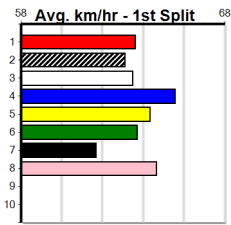

Horsham

SPORTSBET SAME RACE MULTI

12

6:28PM
(VIC time)

Distance: 410m, Race Type: Grade 5, Total Prizemoney: $2,925
1st: $1,950, 2nd: $600, 3rd: $300, 4th: $75

Watchdog Tips: **0** **0** **0** **0** Bet: .