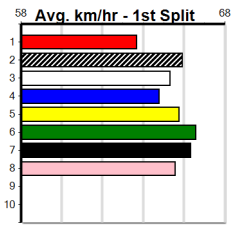

Horsham

WEBBICON MARINE

Distance: 410m, Race Type: Mixed 4/5, Total Prizemoney: $3,360
1st: $2,250, 2nd: $690, 3rd: $345, 4th: $75

9

5:30PM

(VIC time)

Watchdog Tips: 0 0 0 0 **Bet:** .