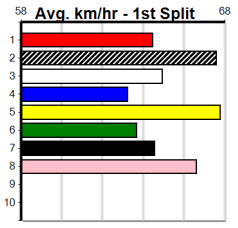

Horsham

HORSHAM DOORS & GLASS

Distance: 410m, Race Type: Grade 5, Total Prizemoney: $2,925
1st: $1,950, 2nd: $600, 3rd: $300, 4th: $75

11

6:08PM
(VIC time)

Watchdog Tips: **0 0 0 0** Bet: **0**