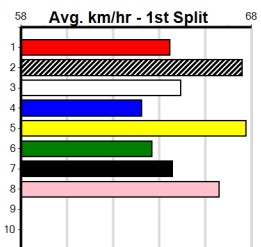

Owner(s): Trainer:

Winning Distances: < 300m (0) 300 - 399m (0) 400 - 499m (0) 500 - 599m (0) 600 - 699m (0) > 700m (0)

Winning Weights:

Box History

HORSHAM DOORS & GLASS

Distance: 410m, Race Type: Grade 5, Total Prizemoney: \$2,925
1st: \$1,950, 2nd: \$600, 3rd: \$300, 4th: \$75