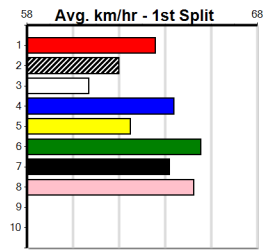

LOCKS CONSTRUCTIONS

Distance: 485m, Race Type: Grade 5, Total Prizemoney: $3,340
1st: $2,230, 2nd: $690, 3rd: $345, 4th: $75

Watchdog Tips:

Bet:

Table with columns: Form Box, Wgt, Dist, Track, Date, Time, BON, Margin, 1st/2nd (Time), PIR, Checked, Comment, WR, Split 1, S/P, Grade

LYON BALE (NSW)[5]
F Dog Mar-22 Sire: FERNANDO BALE Dam: ALERA BALE
Owner(s): B Wheeler
Trainer: Samantha Grenfell (Anakie)
Winning Distances: < 300m (0) 300 - 399m (0) 400 - 499m (3) 500 - 599m (0) 600 - 699m (0) > 700m (0)
Winning Weights: 33.0(1) 33.2(1) 33.7(1)
Box History table and Prize Best Starts table included.

INDY DELTA [5]
BE Bitch Apr-21 Sire: SHIMA SHINE Dam: AEROPLANE INDY
Owner(s): S Baulch
Trainer: Rachel Baulch (Mortlake)
Winning Distances: < 300m (0) 300 - 399m (4) 400 - 499m (1) 500 - 599m (0) 600 - 699m (0) > 700m (0)
Winning Weights: 28.8(3) 29.3(1) 29.4(1)
Box History table and Prize Best Starts table included.

DASHER BALE (NSW)[5]
F Dog Mar-22 Sire: FERNANDO BALE Dam: IDRIA BALE
Owner(s): L Harris
Trainer: Luke Harris (Devon Meadows)
Winning Distances: < 300m (0) 300 - 399m (1) 400 - 499m (5) 500 - 599m (0) 600 - 699m (0) > 700m (0)
Winning Weights: 32.8(1) 33.0(1) 33.2(2) 34.2(2)
Box History table and Prize Best Starts table included.

STORM KEY (NSW)[5]
BK Bitch Feb-20 Sire: KIOWA MON MANNY Dam: KEY NUCLEAR
Owner(s): G Black
Trainer: Anita Gibbons (Lara)
Winning Distances: < 300m (0) 300 - 399m (4) 400 - 499m (6) 500 - 599m (1) 600 - 699m (0) > 700m (0)
Winning Weights: 26.9(1) 27.0(1) 27.4(1) 27.8(2) 27.9(2) 28.2(3) 28.3(1)
Box History table and Prize Best Starts table included.

MORAINÉ MARCO [5]
WBK Dog Nov-20 Sire: MY REDEEMER Dam: RADIO SILENT
Owner(s): MORAINÉ (SYN), G Judd, S Judd
Trainer: Peter Fulton (Ecklin South)
Winning Distances: < 300m (0) 300 - 399m (1) 400 - 499m (2) 500 - 599m (3) 600 - 699m (0) > 700m (0)
Winning Weights: 31.6(1) 31.8(1) 32.0(1) 32.5(2) 32.6(1)
Box History table and Prize Best Starts table included.

1

2

3

4

5