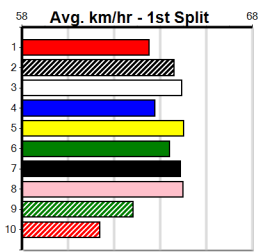

***** NO RESERVE *****

Sire: Dam:

Owner(s):

Trainer:

Winning Distances: < 300m (0) 300 - 399m (0) 400 - 499m (0) 500 - 599m (0) 600 - 699m (0) > 700m (0)

Winning Weights:

Box History

Watchdog Tips: