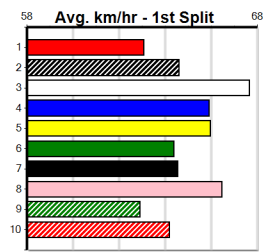

SPORTSBET FINAL

Distance: 485m, Race Type: Grade 5 Final, Total Prizemoney: $3,875
1st: $2,600, 2nd: $800, 3rd: $400, 4th: $75

Watchdog Tips:

Bet:

Table with columns: Form Box, Wgt, Dist, Track, Date, Time, BON, Margin, 1st/2nd (Time), PIR, Checked, Comment, WR, Split 1, S/P, Grade

FARNHAM BALE (NSW)[5]
Owner(s): B Wheeler
Sire: FERAL FRANKY, Dam: DYNA DANNA
Trainer: Robert Camilleri (Lara)
Box History table and Prize Best Starts table included.

WRONG BIAS [5]
Owner(s): A Connell
Sire: FERNANDO BALE, Dam: CAPTAIN JACKIE
Trainer: David Kerr (Caldermeade)
Box History table and Prize Best Starts table included.

ASPERITAS [5]
Owner(s): Fluffy Side Up (SYN), A Onley, P Onley
Sire: BARCIA BALE, Dam: PYROCUMULUS
Trainer: Jack Osborne (Avalon)
Box History table and Prize Best Starts table included.

ZALI KEEPING (NSW)[4]
Owner(s): The Ian Iain's Lunch (SYN), C Hutchison, T Aloisi
Sire: MOGAMBO, Dam: CAITLYN KEEPING
Trainer: David Geall (Lara)
Box History table and Prize Best Starts table included.

OX THE MAN [5]
Owner(s): Send It (SYN), T Downie, S O'connor, B Brown
Sire: MY REDEEMER, Dam: SHOUT OUT LOUD
Trainer: Brian Brown (Axedale)
Box History table and Prize Best Starts table included.