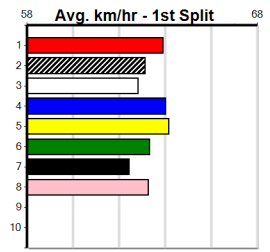

WATTS PRICE ACCOUNTANTS

Distance: 410m, Race Type: Grade 5, Total Prizemoney: $2,925
1st: $1,950, 2nd: $600, 3rd: $300, 4th: $75

Watchdog Tips: [ ] [ ] [ ] [ ] Bet: [ ]

Table with columns: Form Box, Wgt, Dist, Track, Date, Time, BON, Margin, 1st/2nd (Time), PIR, Checked, Comment, WR, Split 1, S/P, Grade

XENI BALE (NSW)[5]
BK Dog Jul-22 Sire: JARVIS BALE Dam: ETHLA ALLEN
Owner(s): T Kennedy-harris
Trainer: Tammy Kennedy-harris (Devon M)
Winning Distances: < 300m (0) 300 - 399m (1) 400 - 499m (2) 500 - 599m (0) 600 - 699m (0) > 700m (0)
Winning Weights: 31.4(1) 31.5(1) 32.0(1)
Box History table and Prize Best Starts Trk/Dts APM summary.

YAMGATA BALE (NSW)[5]
DKBD Bitch Apr-22 Sire: CHRISTO BALE Dam: DYNA ROMY
Owner(s): B Wheeler
Trainer: Samantha Grenfell (Anakie)
Winning Distances: < 300m (0) 300 - 399m (0) 400 - 499m (3) 500 - 599m (0) 600 - 699m (0) > 700m (0)
Winning Weights: 31.6(1) 31.8(1) 32.4(1)
Box History table and Prize Best Starts Trk/Dts APM summary.

SHAKA BIG TONKS [5]
BK Dog Aug-19 Sire: DYNA VILLA Dam: GAZER BALE
Owner(s): D Bewley
Trainer: Debbie Bewley (Pentland Hills)
Winning Distances: < 300m (0) 300 - 399m (2) 400 - 499m (2) 500 - 599m (0) 600 - 699m (0) > 700m (0)
Winning Weights: 32.3(1) 32.5(4) 32.6(1) 32.7(3) 32.8(2) 32.9(1) 33.1(2) 33.3(1) 33.5(1) 33.6(1) 33.7(2) 33.8(3)
Box History table and Prize Best Starts Trk/Dts APM summary.

SOLID GROUND [5]
BEW Dog Jul-22 Sire: OVER LIMIT Dam: EMERALD CITY
Owner(s): P Hammerstein
Trainer: Paul Hammerstein (Ararat)
Winning Distances: < 300m (0) 300 - 399m (2) 400 - 499m (2) 500 - 599m (0) 600 - 699m (0) > 700m (0)
Winning Weights: 31.0(1) 31.6(1) 31.9(1) 32.3(1)
Box History table and Prize Best Starts Trk/Dts APM summary.

DR. MATRIX [5] Biks
BE Dog Jan-20 Sire: BERNARDO Dam: DR. HARLEE
Owner(s): A Croxford
Trainer: Kevin Quinn (Cundare North)
Winning Distances: < 300m (0) 300 - 399m (0) 400 - 499m (9) 500 - 599m (0) 600 - 699m (0) > 700m (0)
Winning Weights: 29.0(1) 29.1(1) 29.3(1) 29.4(1) 29.5(1) 29.6(2) 29.7(1) 29.8(1)
Box History table and Prize Best Starts Trk/Dts APM summary.

1

2

3

4

5