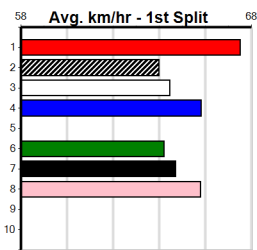

GREYHOUND ADOPTION PROGRAM

Distance: 485m, Race Type: Mixed 4/5, Total Prizemoney: $3,875
1st: $2,600, 2nd: $800, 3rd: $400, 4th: $75

Watchdog Tips: [ ] [ ] [ ] [ ] [ ]

Bet: [ ]

Form Box	Wgt	Dist	Track	Date	Time	BON	Margin	1st/2nd (Time)	PIR	Checked	Comment	WR	Split 1	S/P	Grade

SHARE MY ORBIT [5]

BE Dog Jan-21 Sire: PINDARI EXPRESS Dam: IMMINENT Trainer: Mark Johnson (Ross Creek)

Owner(s): G Collins

Winning Distances: < 300m (0) 300 - 399m (1) 400 - 499m (6) 500 - 599m (2) 600 - 699m (0) > 700m (0)

Winning Weights: 31.8(1) 32.1(1) 32.4(1) 32.6(1) 32.8(2) 32.9(2) 33.1(1)

1st	2nd	3rd	4th	5th	6th	7th	8th
2	2	3	2	1	1	1	1
1	1	2	1	1	1	1	2
1	1	2	1	2	1	1	
1	1						1
2	1						
7	1						
8	1						
10	1						

Last 3 wins NOT included above

1st (5)	32.8	515	SAP	R5	27-Aug-23	29.94	29.64	3.75L SOUND OF SILENCE (30.19)	M/2111		SW		5.14	$1.70	5
1st (6)	32.4	400	BUL	R10	26-Sep-23	22.48	22.35	4.00L CURSE OF COD (22.76)	3111	3111			6.53	$1.90	5
1st (8)	32.1	401	RIC	R9	30-Oct-23	22.99	22.91	2.50L REDSHIFT DELTA (23.17)	611	611			6.83	$1.45	5

Box History

Bx	1st	2nd	3rd	4th	5th	6th	7th	8th
1	1	1						
2	3	2	1	1	1	1		
3		2	1				1	2
4	2	1	2		1			
5	1							
6	1							1
7					1			
8	1							

Prize Best Starts Trk/Dts APM: $21355.00, FSTD, 28-9-6-4, 0-0-0-0, 5851

THUNDERBOLT ROSS [5]

F Dog Jul-22 Sire: FERAL FRANKY Dam: MIYAZAKI Trainer: Jason Sharp (Lara)

Owner(s): A Lie

Winning Distances: < 300m (0) 300 - 399m (0) 400 - 499m (4) 500 - 599m (1) 600 - 699m (0) > 700m (0)

Winning Weights: 29.7(1) 30.0(2) 30.3(2)

1st	2nd	3rd	4th	5th	6th	7th	8th
1	2						
2	1	1					1
3		1	1	1			
4					1		
5	2		2		1		
6	1						1
7	1				1	1	1
8					1	1	1

Last 3 wins NOT included above

1st (5)	30.3	460	GEL	R1	16-Apr-24	26.14	25.83	1.75L FLAWS AND SINS (26.26)	Q/211				6.70	$4.50	M
1st (5)	30.0	460	GEL	R7	21-May-24	26.12	25.73	0.75L TWENTY DEEP (26.17)	M/1111				6.71	$7.80	RW
1st (6)	30.0	460	WGL	R7	04-Jun-24	26.17	26.11	3.5L BRAEMAR MOLLY (26.40)	M/432				6.70	$1.90	T3-6

Box History

Bx	1st	2nd	3rd	4th	5th	6th	7th	8th
1		2						
2	1	1						1
3		1	1	1				
4						1		
5	2		2		1			
6	1							1
7	1					1	1	1
8						1	1	1

Prize Best Starts Trk/Dts APM: $11885.00, 27.90(5)-28/5/24, 22-5-4-3, 1-0-0-1, 8638

UTRILLO BALE (NSW)[5]

BD Bitch May-22 Sire: CHRISTO BALE Dam: HELGA BALE Trainer: Samantha Grenfell (Anakie)

Owner(s): B Wheeler

Winning Distances: < 300m (0) 300 - 399m (0) 400 - 499m (1) 500 - 599m (4) 600 - 699m (0) > 700m (0)

Winning Weights: 26.9(1) 27.1(1) 27.3(1) 27.4(1) 28.1(1)

1st	2nd	3rd	4th	5th	6th	7th	8th
1	1	2					
2	1	1	2				
3	1						1
4		1					1
5				2	1		
6			1			1	
7	1						1
8	2						1

Last 3 wins NOT included above

1st (7)	27.4	515	SAP	R6	25-Feb-24	29.70	29.46	2.25L HENRY INTENTION (29.85)	M/1111		SW		5.15	$7.30	X67H
1st (3)	26.9	515	SAN	R2	29-Feb-24	29.80	29.23	2.00L TANNER BALE (29.94)	Q/2222		SW		5.19	$2.40	X67F
1st (8)	27.1	515	SAN	R12	14-Mar-24	29.64	29.27	1.25L ROYAL GYPSY (29.72)	M/4332				5.18	$25.30	5

Box History

Bx	1st	2nd	3rd	4th	5th	6th	7th	8th
1	1	1	2					
2								
3	1							1
4		1						1
5					2	1		
6			1				1	
7	1							1
8	2							1

Prize Best Starts Trk/Dts APM: $21360.00, 27.56(6)-9/4/24, 18-5-3-1, 1-0-0-1, 9938