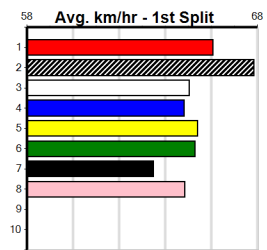

6

7

8

9

10

ON-SITE ENGINEERING

Distance: 410m, Race Type: Free For All, Total Prizemoney: \$3,360
1st: \$2,250, 2nd: \$690, 3rd: \$345, 4th: \$75

Watchdog Tips: