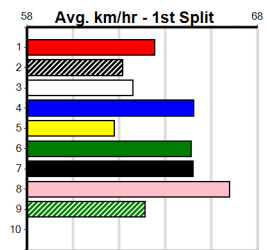

CRYMELON KENNELS

Distance: 410m, Race Type: Grade 7, Total Prizemoney: $2,925
1st: $1,950, 2nd: $600, 3rd: $300, 4th: $75

Watchdog Tips:

Bet:

Table with columns: Form Box, Wgt, Dist, Track, Date, Time, BON, Margin, 1st/2nd (Time), PIR, Checked, Comment, W/R, Split 1, S/P, Grade

RONNY ALLSORTS [7]
WF Dog Nov-21
Sire: FERNANDO BALE Dam: SIXTEEN PEGS
Trainer: Peter Fulton (Ecklin South)
Winning Distances: < 300m (0) 300 - 399m (1) 400 - 499m (0) 500 - 599m (0) 600 - 699m (0) > 700m (0)
Winning Weights: 29.8(1)
Race results table with columns: Rank, Dog, Wgt, Dist, Track, Date, Time, BON, Margin, 1st/2nd (Time), PIR, Checked, Comment, W/R, Split 1, S/P, Grade, Prize, Best Starts, Trk/Dts, APM

RIVIA AKIRA [7]
BK Bitch Jul-22
Sire: ALLEN DEED Dam: RIVIA BALE
Trainer: Troy Hammerstein (Ararat)
Winning Distances: < 300m (0) 300 - 399m (0) 400 - 499m (1) 500 - 599m (0) 600 - 699m (0) > 700m (0)
Winning Weights: 28.5(1)
Race results table with columns: Rank, Dog, Wgt, Dist, Track, Date, Time, BON, Margin, 1st/2nd (Time), PIR, Checked, Comment, W/R, Split 1, S/P, Grade, Prize, Best Starts, Trk/Dts, APM

LITTLE TIC [7] BIKS
WBK Bitch Mar-22
Sire: PURE TITANIUM Dam: CRUISING FOUR
Trainer: Judith Condo (Pyramid Hill)
Winning Distances: < 300m (0) 300 - 399m (0) 400 - 499m (1) 500 - 599m (0) 600 - 699m (0) > 700m (0)
Winning Weights: 27.0(1)
Race results table with columns: Rank, Dog, Wgt, Dist, Track, Date, Time, BON, Margin, 1st/2nd (Time), PIR, Checked, Comment, W/R, Split 1, S/P, Grade, Prize, Best Starts, Trk/Dts, APM

TINKER LEE [7]
BD Dog Jan-22
Sire: FERNANDO BALE Dam: TINKER MARY
Trainer: Craig Burns (Balliang)
Winning Distances: < 300m (0) 300 - 399m (1) 400 - 499m (0) 500 - 599m (0) 600 - 699m (0) > 700m (0)
Winning Weights: 32.0(1)
Race results table with columns: Rank, Dog, Wgt, Dist, Track, Date, Time, BON, Margin, 1st/2nd (Time), PIR, Checked, Comment, W/R, Split 1, S/P, Grade, Prize, Best Starts, Trk/Dts, APM

MAYBE SPAGHETTI [7]
BD Dog Nov-21
Sire: FERNANDO BALE Dam: SIXTEEN PEGS
Trainer: Peter Fulton (Ecklin South)
Winning Distances: < 300m (0) 300 - 399m (1) 400 - 499m (0) 500 - 599m (0) 600 - 699m (0) > 700m (0)
Winning Weights: 28.5(1)
Race results table with columns: Rank, Dog, Wgt, Dist, Track, Date, Time, BON, Margin, 1st/2nd (Time), PIR, Checked, Comment, W/R, Split 1, S/P, Grade, Prize, Best Starts, Trk/Dts, APM