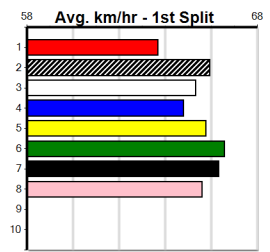

WEBBICON MARINE

Distance: 410m, Race Type: Mixed 4/5, Total Prizemoney: $3,360
1st: $2,250, 2nd: $690, 3rd: $345, 4th: $75

Watchdog Tips:

Bet:

Table with columns: Form Box, Wgt, Dist, Track, Date, Time, BON, Margin, 1st/2nd (Time), PIR, Checked, Comment, W/R, Split 1, S/P, Grade

RED STRAND [4]
F Dog Mar-21 Sire: PINDARI EXPRESS Dam: KUMBIA LASS
Owner(s): CHAMPAGNE PTN (SYN), S Smith, A Langton
Trainer: Melissa Fullerton (Red Cliffs)
Winning Distances: < 300m (0) 300 - 399m (0) 400 - 499m (7) 500 - 599m (0) 600 - 699m (0) > 700m (0)
Winning Weights: 34.4(1) 34.5(1) 34.7(1) 34.8(2) 34.9(1) 35.2(1)
Box History table and Prize Best Starts table included.

BLACK COMPASS [5]
BK Dog Aug-20 Sire: MY REDEEMER Dam: SHOUT OUT LOUD
Owner(s): BULLET (SYN), L Brown, B Brown
Trainer: Brian Brown (Axedale)
Winning Distances: < 300m (0) 300 - 399m (4) 400 - 499m (9) 500 - 599m (7) 600 - 699m (0) > 700m (0)
Winning Weights: 31.4(1) 32.0(1) 32.2(1) 32.3(1) 32.5(1) 32.6(7) 32.7(2) 32.9(2) 33.0(1) 33.1(1) 33.2(2)
Box History table and Prize Best Starts table included.

WERRIS BALE (NSW)[5]
BD Dog May-22 Sire: CHRISTO BALE Dam: HELGA BALE
Owner(s): B Wheeler
Trainer: Correy Grenfell (Anakie)
Winning Distances: < 300m (0) 300 - 399m (1) 400 - 499m (4) 500 - 599m (0) 600 - 699m (0) > 700m (0)
Winning Weights: 30.3(1) 31.4(1) 31.5(1) 31.6(1) 31.9(1)
Box History table and Prize Best Starts table included.

DONITA BALE (NSW)[5]
BEED Bitch Dec-21 Sire: FERAL FRANKY Dam: ZELZER ALLEN
Owner(s): B Wheeler
Trainer: Robert Camilleri (Lara)
Winning Distances: < 300m (0) 300 - 399m (4) 400 - 499m (3) 500 - 599m (0) 600 - 699m (0) > 700m (0)
Winning Weights: 26.4(1) 27.1(2) 27.2(1) 27.3(2) 27.5(1)
Box History table and Prize Best Starts table included.

SOFIA RIOT [5]
BK Bitch Mar-21 Sire: FERNANDO BALE Dam: BLUE SKY RIOT
Owner(s): S Camden-bermingham
Trainer: John Caulfield (Pyramid Hill)
Winning Distances: < 300m (0) 300 - 399m (0) 400 - 499m (10) 500 - 599m (3) 600 - 699m (0) > 700m (0)
Winning Weights: 24.2(1) 24.3(1) 24.4(5) 24.6(2) 24.7(2) 24.8(2)
Box History table and Prize Best Starts table included.

1

2

3

4

5