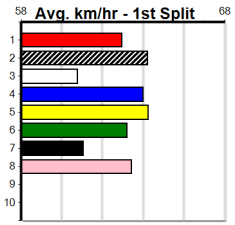

WANNON FUNCTION CENTRE (275+RANK)

Distance: 390m, Race Type: Grade 5, Total Prizemoney: $1,530
1st: $1,000, 2nd: $320, 3rd: $160, 4th: $50

11

5:51PM

(VIC time)

Watchdog Tips: 0 0 0 0 **Bet:** .