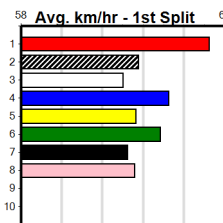

WOOD MOTORCYCLE & MOWER (275+RA)

Distance: 390m, Race Type: Grade 5, Total Prizemoney: $1,530
1st: $1,000, 2nd: $320, 3rd: $160, 4th: $50

7

4:27PM

(VIC time)

Watchdog Tips: **0 0 0 0** Bet: **0**