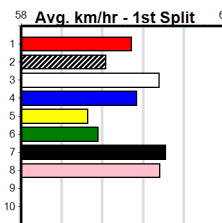

PADDY WANTS PATS (275+RANK)

Distance: 450m, Race Type: Mixed 6/7, Total Prizemoney: \$1,530
1st: \$1,000, 2nd: \$320, 3rd: \$160, 4th: \$50

5

3:42PM

(VIC time)

Watchdog Tips:

0 0 0 0

Bet: