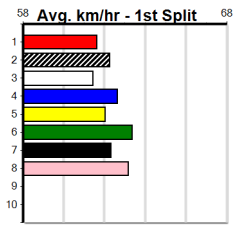

12

6:11PM

(VIC time)

Distance: 390m, Race Type: Grade 5, Total Prizemoney: $1,530
1st: $1,000, 2nd: $320, 3rd: $160, 4th: $50

Watchdog Tips: 0 0 0 0 Bet: .