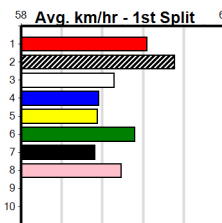

MATKO HIRE (275+RANK)

Distance: 390m, Race Type: Grade 7, Total Prizemoney: $1,530
1st: $1,000, 2nd: $320, 3rd: $160, 4th: $50

3

3:07PM

(VIC time)

Watchdog Tips: **0 0 0 0** Bet: **.**