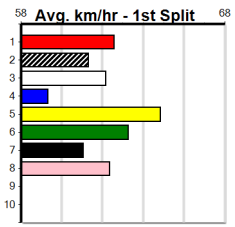

BROAD TREE CARE (275+RANK)

Distance: 450m, Race Type: Grade 5, Total Prizemoney: $1,530
1st: $1,000, 2nd: $320, 3rd: $160, 4th: $50

6

4:07PM

(VIC time)

Watchdog Tips:

0 0 0 0

Bet: