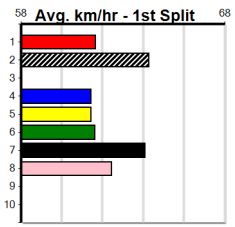

CASSIGN DESIGN (275+RANK)

Distance: 390m, Race Type: Grade 7, Total Prizemoney: $1,530
1st: $1,000, 2nd: $320, 3rd: $160, 4th: $50

4

3:22PM

(VIC time)

Watchdog Tips: **0 0 0 0** Bet: **0**