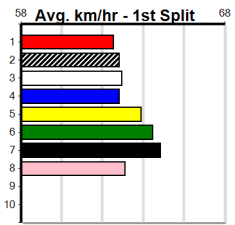

10

5:32PM

(VIC time)

Distance: 390m, Race Type: Grade 5, Total Prizemoney: $1,530
1st: $1,000, 2nd: $320, 3rd: $160, 4th: $50

Watchdog Tips: **0 0 0 0** Bet: .