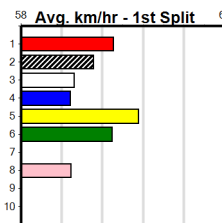

SPORTSBET GREEN TICKS (275+RANK)

Distance: 390m, Race Type: Maiden, Total Prizemoney: $1,530
1st: $1,000, 2nd: $320, 3rd: $160, 4th: $50

2

2:47PM

(VIC time)

Watchdog Tips:

0 0 0 0

Bet: