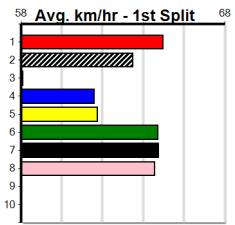

Horsham

SPORTSBET HT1(1-4 WINS)

Distance: 485m, Race Type: Restricted Win Heat, Total Prizemoney: \$3,340
1st: \$2,230, 2nd: \$690, 3rd: \$345, 4th: \$75

3

3:19PM

(VIC time)

SNEAKY PEAKY (3) is a former star prospect from WA and he should be primed to fire for his new kennel. MAGIC MILO (5) was a brilliant 25.80 Geelong winner and he just needs a little room early on. OUR ILLUSIONIST (1) is showing promise