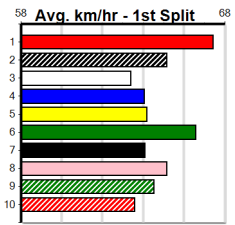

Distance: 410m, Race Type: Grade 5, Total Prizemoney: \$2,925

1st: \$1,950, 2nd: \$600, 3rd: \$300, 4th: \$75

Watchdog Tips: 7 3 4 5 Bet: Win 7

GIFTED BLAZER (7) can come out running in his races and she likes to stay wide throughout. FIFI BALE (3) owns a handy 23.26 PB here and she just needs a little luck early on. SEATS TWO (4) is racing with confidence and has early speed.

Main table containing race details for 10 races, including horse names, trainers, jockeys, odds, and winning boxes.

SHIMA SHINE AT STUD

Distance: 410m, Race Type: Grade 5, Total Prizemoney: \$2,925
1st: \$1,950, 2nd: \$600, 3rd: \$300, 4th: \$75