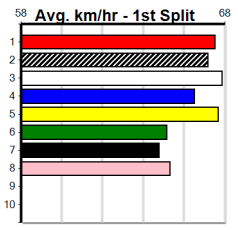

Distance: 410m, Race Type: Free For All, Total Prizemoney: $3,360
1st: $2,250, 2nd: $690, 3rd: $345, 4th: $75

6
4:18PM
(VIC time)

DUTCH RIOT (5) is one of the most gifted chasers in the game when at his best and he should be primed to fire fresh. MR. BEETS (3) was dominant here last week and he should be in the firing line from the outset. TOP PAYER (4) is back to his best

Watchdog Tips:

5

3

4

1

Bet:

Win 5