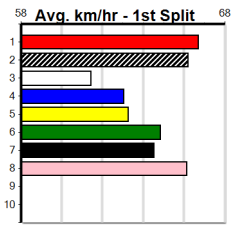

Horsham

SPORTSBET HT2 (1-4 WINS)

Distance: 485m, Race Type: Restricted Win Heat, Total Prizemoney: $3,340
1st: $2,230, 2nd: $690, 3rd: $345, 4th: $75

4

3:39PM

(VIC time)

IDYLLIC JAMES (2) is armed with unrivalled mid race pace and he will be carving out time on the arm. MAGNET MOVER (1) is better than his past two runs and he will be on the pace throughout. GRAY ELLIOT (6) has solid claims.

Watchdog Tips:

2

1

6

8

Bet:

Win 2