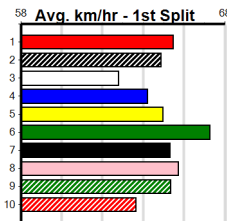

CIRCLE THE STARS (6) can come out running on occasions and she owns a sizzling 23.01 PB here. ASTON WESTERN (3) returned to farm at Ballarat two runs back and he should be in the mix again. CUBAN CIGAR (1) just needs to step evenly.