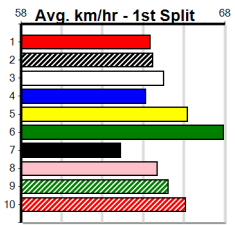

ON-SITE ENGINEERING

Distance: 485m, Race Type: Mixed 4/5, Total Prizemoney: $3,875
1st: $2,600, 2nd: $800, 3rd: $400, 4th: $75

8

4:52PM

(VIC time)

BERNIE BURROW (6) carved out scorching sectional in his Sandown win and he will prove hard to reel in again. CRACKERJACK BULL (8) is a G1 winner and he is ready to fire after three runs since a spell. AEROPLANE MODE (4) may be the value runner

Watchdog Tips: **6** **8** **4** **2** **Bet:** **Win 6**