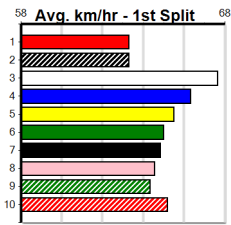

LOCKS CONSTRUCTIONS

Distance: 410m, Race Type: Grade 5, Total Prizemoney: $2,925
1st: $1,950, 2nd: $600, 3rd: $300, 4th: $75

Watchdog Tips:

3

4

6

8

Bet:

Win 3