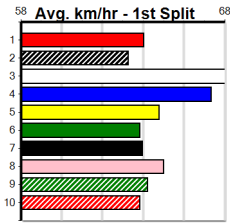

Horsham

HORSHAM DOORS & GLASS

Distance: 410m, Race Type: Mixed 6/7, Total Prizemoney: $2,925
1st: $1,950, 2nd: $600, 3rd: $300, 4th: $75

2

3:04PM

(VIC time)

LILYDALE (3) has been dominant in her two wins to date and she can make every post a winner again. TALKIN' BLUEY (4) has been consistent to date and he will be in the firing line throughout. PAW HUNTER (1) is drawn to get every chance.

Watchdog Tips:

3

4

1

8

Bet:

Win 3