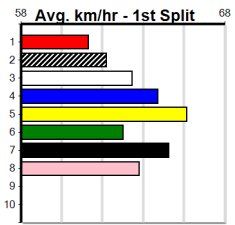

Horsham

SPORTSBET HT3 (1-4 WINS)

Distance: 485m, Race Type: Restricted Win Heat, Total Prizemoney: \$3,340
1st: \$2,230, 2nd: \$690, 3rd: \$345, 4th: \$75

5

3:54PM

(VIC time)

CHEAP RED WINE (8) is armed with a blistering turn of foot and he can light them up through the bend. ZADIE (7) was far from disgraced when resuming from a spell at Shepparton and she will be much better for the run. GENESIS BALE (3) has solid claims