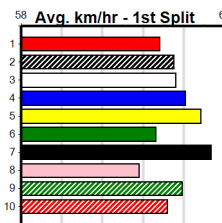

1	2	3	4	5	6	7	8	
1	2	2						
Prize	\$6,835.00							
Best	NBT							
Starts	25-4-6-1							
Trk/Dst	6-0-2-0							
APM	\$4178							

1	2	3	4	5	6	7	8	
1	2		1	5	6		1	
Prize	\$11,425.00							
Best	23.30							
Starts	21-5-2-4							
Trk/Dst	4-1-0-1							
APM	\$6328							

1	2	3	4	5	6	7	8	
1			1	1				
Prize	\$5,300.00							
Best	NBT							
Starts	18-3-4-1							
Trk/Dst	1-0-1-0							
APM	\$3635							

1	2	3	4</
---	---	---	-----

Horsham

10

5:33PM

(VIC time)

WATTS PRICE ACCOUNTANTS

Distance: 410m, Race Type: Grade 5, Total Prizemoney: \$2,925

1st: \$1,950, 2nd: \$600, 3rd: \$300, 4th: \$75

Watchdog Tips: 7 3 4 5 Bet: Win 7

GIFTED BLAZER (7) can come out running in his races and she likes to stay wide throughout. FIFI BALE (3) owns a handy 23.26 PB here and she just needs a little luck early on. SEATS TWO (4) is racing with confidence and has early speed.