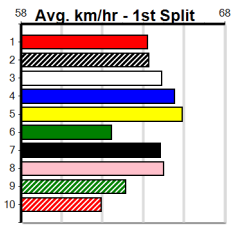

Horsham

12

6:09PM
(VIC time)

WARRACK BUTCHERY

Distance: 410m, Race Type: Grade 5, Total Prizemoney: $2,925
1st: $1,950, 2nd: $600, 3rd: $300, 4th: $75

DISGUISE (8) has a tremendous record here and he will find this easier than his most recent racing.
KRIS BAR PADDY (4) is better than his past few runs and he can come out running at times.
DETRIMENTAL (5) is more than capable when right.

Watchdog Tips: **8** **4** **5** **7** **Bet:** **Win 8**