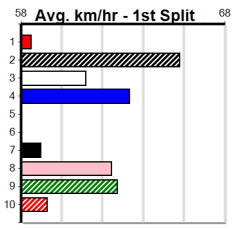

Suggested Quaddie:

- 1st Leg: 8 2nd Leg: 3,4,5
- 3rd Leg: 1,3,6 4th Leg: 6
- Cost: \$50 for 555.56%

Mobile Form Guide

Average Winning Time:

Distance	Grade	Avg. Time
410m	Free For All	23.10
410m	Mixed 4/5	23.20
410m	Grade 5	23.38
410m	Mixed 6/7	23.41
410m	Maiden	23.57
485m	Mixed 4/5	27.21
485m	Restricted Win Heat	27.23

Track Record:

Distance	Time	Greyhound	Date Set
410m	22.641	ORIENTAL AMBER	16-Feb-21
485m	26.662	SODA TITAN	05-Feb-22

Horsham

Horsham

CRYMELON KENNELS

Distance: 410m, Race Type: Maiden, Total Prizemoney: \$2,535
1st: \$1,680, 2nd: \$520, 3rd: \$260, 4th: \$75