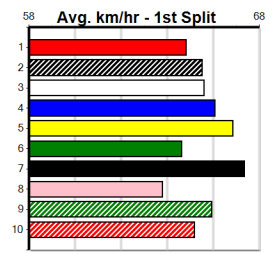

Horsham
10
5:33PM
(VIC time)

WATTS PRICE ACCOUNTANTS

Distance: 410m, Race Type: Grade 5, Total Prizemoney: $2,925
1st: $1,950, 2nd: $600, 3rd: $300, 4th: $75

GIFTED BLAZER (7) can come out running in his races and she likes to stay wide throughout. FIFI BALE (3) owns a handy 23.26 PB here and she just needs a little luck early on. SEATS TWO (4) is racing with confidence and has early speed.

Watchdog Tips: **7** **3** **4** **5** **Bet:** **Win 7**

1

PLUTOCRACY [5] **Beaten in both runs here, prefer to watch** **$10.00**
BD Dog May-22 **Sire: TOMMY SHELBY** **Dam: OSAKALAKA**
Owner(s): Vi Alskar Hundar (SYN), A Lie, J Sharp **Trainer: Dylan Sharp (Lara)**
Winning Distances: < 300m (0) 300 - 399m (3) 400 - 499m (2) 500 - 599m (0) 600 - 699m (0) > 700m (0)

Winning Weights: 30.3(1) 30.4(1) 30.5(1) 30.7(1) 31.0(1)

Run	Rank	Weight	Dist	Track	Date	Time	Margin	1st/2nd (Time)	PIR	Checked	Comment	WR	Split 1	S/P	Grade
4th	(4)	30.6	400	GEL	R7	09-Apr-24	22.95	22.46	2.25L FULL SPEED AHEAD (22.80)	M/45	.	.	8.54	$9.40	5H
1st	(4)	31.0	390	BAL	R11	15-Apr-24	22.45	22.28	2.25L SPECIAL SIAN (22.60)	M/12	.	.	8.44	$2.90	T3-5
2nd	(4)	30.3	390	SHP	R4	22-Apr-24	22.24	21.96	1.00L FOUND A SPOT (22.18)	M/22	.	.	8.54	$8.40	5
1st	(7)	30.3	390	SHP	R12	29-Apr-24	22.27	21.97	1.5L TWILIGHT KING (22.36)	M/11	.	SW	8.46	$2.40	5
6th	(2)	30.8	400	WGL	R11	07-May-24	23.26	22.47	3.5L NOT BAD YOURSELF (23.03)	M/77	.	.	8.73	$9.30	5
4th	(6)	31.0	410	HOR	R9	11-Jun-24	24.04	23.42	6.50L RUXTON SPICE (23.61)	M/83	.	.	10.75	$48.60	5
4th	(8)	30.9	400	WGL	R10	18-Jun-24	23.16	22.54	8.00L BLACK VIPER (22.62)	S/64	.	.	8.58	$45.80	5
6th	(3)	30.6	400	WGL	R10	25-Jun-24	23.51	22.51	15.00L HOT SCOTCH (22.51)	S/76	.	.	8.99	$42.80	X45

Last 3 wins NOT included above

1st	(3)	30.4	400	WGL	R2	21-Dec-23	23.10	22.84	4.50L STELLA RENO (23.42)	M/11	.	SW	8.53	$3.00	M
1st	(6)	30.5	390	WBL	R9	26-Mar-24	22.42	22.28	3.75L ELPHICK BALE (22.66)	M/11	.	SW	8.73	$4.40	7
1st	(6)	30.7	400	GEL	R11	02-Apr-24	22.89	22.50	0.75L DAWNY BY NAME (22.93)	M/21	.	.	8.61	$26.40	6G

Box History

Bx	1st	2nd	3rd	4th	5th	6th	7th	8th
1								
2					1	1	1	1
3	1					1	1	
4	1	1			1			1
5							1	1
6	2				2			
7	1		1					
8				1				

Prize Best Starts Trk/Dts APM $7170.00 NBT 21-5-1-1 2-0-0-0 4252