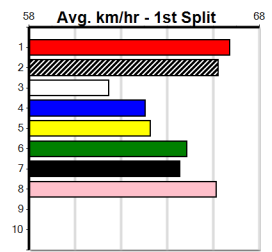

SPORTSBET HT2 (1-4 WINS)

Distance: 485m, Race Type: Restricted Win Heat, Total Prizemoney: $3,340
1st: $2,230, 2nd: $690, 3rd: $345, 4th: $75

IDYLLIC JAMES (2) is armed with unrivalled mid race pace and he will be carving out time on the arm. MAGNET MOVER (1) is better than his past two runs and he will be on the pace throughout. GRAY ELLIOT (6) has solid claims.

Watchdog Tips: 2 1 6 8 Bet: Win 2

1 MAGNET MOVER (NSW)[5] Drawn to be on the pace throughout, danger $7.50
Owner(s): D McDonald
Sire: FLYING RICCIARDO Dam: VELOCE NERO
Trainer: Josh Duncan (Heathcote)
Winning Distances: < 300m (0) 300 - 399m (0) 400 - 499m (3) 500 - 599m (0) 600 - 699m (0) > 700m (0)
Winning Weights: 30.4(1) 30.7(1) 31.0(1)
1st (6) 30.7 450 SHP R2 01-Apr-24 25.48 25.11 2.50L WHAT A STORY (25.64) Q/111 . . . . 6.54 $5.00 M
1st (2) 31.0 450 BAL R2 07-Apr-24 25.56 24.91 0.50L ORYX (25.58) M/211 . . . . SW 6.67 $2.60 X67
4th (7) 30.6 425 BEN R9 26-Apr-24 24.42 23.85 4.25L NOCTILUCENT (24.12) Q/323 . . . . 6.55 $10.80 6G
5th (7) 30.7 515 SAP R4 05-May-24 30.37 29.71 8.50L WREN BALE (29.80) M/3324 . . . . 5.19 $12.10 X67
4th (5) 30.3 410 HOR R2 04-Jun-24 23.72 22.97 4.50L LEAP OF FAITH (23.42) M/23 . . . . 10.68 $5.90 X67H
1st (3) 30.4 410 HOR R3 11-Jun-24 23.69 23.42 4.00L CIRCLE THE SPACE (23.96) Q/11 . . . . SW 10.37 $5.80 X67F
4th (4) 30.6 450 SHP R6 17-Jun-24 25.61 25.17 6.50L SHINY INK (25.17) Q/124 . . . . 6.54 $47.70 RWH
4th (6) 30.6 450 WBL R6 20-Jun-24 25.84 25.18 2.25L RUXTON FLAME (25.69) Q/112 . . . . 6.63 $5.30 5
Last 3 wins NOT included above
Prize Best $10917.14
Starts FSTD
Trk/Dts 18-3-6-3
APM 0-0-0-0 6324

2 IDYLLIC JAMES [5] Star prospect, can pounce on the arm, yes $2.20
Owner(s): C James
Sire: FERNANDO BALE Dam: PRINCESS KIWI
Trainer: Clint Capuano (Anakie)
Winning Distances: < 300m (0) 300 - 399m (0) 400 - 499m (4) 500 - 599m (0) 600 - 699m (0) > 700m (0)
Winning Weights: 30.8(1) 31.2(3)
1st (1) 30.8 460 GEL R3 19-Feb-24 26.16 25.89 1.75L OPRAH BALE (26.27) Q/111 . . . . 6.40 $2.30 M
3rd (5) 30.8 460 GEL R8 25-Mar-24 26.25 25.97 4.25L ARTISAN ARTIST (25.97) M/444 . . . . 6.79 $4.00 X67
1st (1) 31.2 460 GEL R4 26-Apr-24 25.57 25.57 1.75L MAVIS TOLMIE (25.68) Q/111 . . . . SW 6.52 $2.50 X67
2nd (6) 30.9 460 GEL R10 03-May-24 25.73 25.71 0.50L MAVIS TOLMIE (25.71) M/111 . . . . 6.49 $2.30 X67
1st (3) 31.2 450 WBL R5 23-May-24 25.15 25.15 0.25L WEVERING (25.17) M/211 . . . . 6.52 $1.80 X67
1st (7) 31.2 460 GEL R6 01-Jun-24 25.64 25.64 2.50L WEBLEC WOLF (25.80) M/111 . . . . 6.56 $1.60 5
2nd (1) 31.2 460 GEL R7 07-Jun-24 25.63 25.62 0.05L WINKING WILLIE (25.62) M/112 . . . . W . . . . 6.44 $2.10 SH
5th (8) 31.0 450 SHP R7 15-Jun-24 25.47 24.94 6.00L CHAMPAGNE CUDDLE M/654 . . . . 6.66 $3.30 GL
Last 3 wins NOT included above
Prize Best $9230.00
Starts FSH
Trk/Dts 8-4-2-1
APM 0-0-0-0 6812