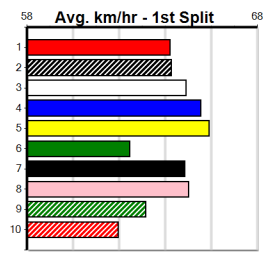

Horsham
12
6:09PM
(VIC time)

WARRACK BUTCHERY

Distance: 410m, Race Type: Grade 5, Total Prizemoney: $2,925
1st: $1,950, 2nd: $600, 3rd: $300, 4th: $75

DISGUISE (8) has a tremendous record here and he will find this easier than his most recent racing.
KRIS BAR PADDY (4) is better than his past few runs and he can come out running at times.
DETRIMENTAL (5) is more than capable when right.

Watchdog Tips: **8** **4** **5** **7** **Bet:** **Win 8**

1

MAKE IT THUNDER [5] **Solid record here but this is harder, place** **$8.00**
BK Dog May-22 Sire: FERNANDO BALE Dam: VEGAS TICKET
Owner(s): R Kenworthy Trainer: Rachael Brown (Spring Gully)
Winning Distances: < 300m (0) 300 - 399m (3) 400 - 499m (1) 500 - 599m (0) 600 - 699m (0) > 700m (0)
Winning Weights: 28.0(1) 28.2(1) 28.3(1) 28.4(1)
4th (1) 28.0 390 BAL R3 15-Apr-24 22.85 22.28 4.75L KEPLER BALE (22.52) M/63 . . . . 8.79 $3.50 T3-5
2nd (1) 28.0 410 HOR R11 19-Apr-24 23.58 23.40 2.25L TINKER CRYSTAL (23.44) M/11 . . . . 10.32 $2.60 T3-5
3rd (7) 28.1 410 HOR R12 23-Apr-24 23.65 23.26 4.25L ORIENTAL OPHELIA (23.37) M/43 . . . . 10.67 $8.60 5
4th (5) 28.2 390 SHP R12 20-May-24 22.62 22.02 5.50L HALEIGH VELLA (22.26) M/44 . . . . 8.72 $17.30 5
1st (1) 28.2 350 TRA R4 12-Jun-24 20.17 19.75 4.25L FIRE FEATHER (20.45) Q/11 . . . . 6.65 $1.60 5
3rd (6) 28.4 390 SHP R3 17-Jun-24 22.61 21.85 6.50L BUCK SHINES (22.18) M/33 . . . . 8.72 $8.90 5
3rd (5) 28.7 300 HVL R10 21-Jun-24 17.21 16.81 6.00L SWEET ALESSIA (16.81) M/5 . . . . 4.05 $6.70 T3-5
4th (2) 28.7 425 BEN R9 26-Jun-24 24.41 23.91 2.50L MILITANT STORM (24.25) M/213 . . . . 6.57 $7.90 T3-5
Last 3 wins NOT included above
1st (3) 28.0 410 HOR R1 28-Nov-23 23.63 22.69 0.10L CANYA EXPLODE (23.63) Q/11 . . . . 10.37 $5.00 M
1st (3) 28.4 300 HVL R3 16-Feb-24 16.95 16.72 1.25L WALTZING BLAZE (17.03) Q/1 . . . . 3.94 $0.00 T3-7
1st (1) 28.3 390 SHP R4 04-Mar-24 22.44 22.09 0.50L TINKER JACK (22.47) M/11 . . . . 8.55 $10.10 X67

Box History

Bx	1st	2nd	3rd	4th	5th	6th	7th	8th
1	2	2	1					
2				1				
3	2	2				1		
4							1	
5			1	1				
6			1			3		
7			1				1	
8								

Prize Best Starts Trk/Dts APM $9555.00 23.63(3)-28/11/23 21-4-4-3 6-1-2-1 5468