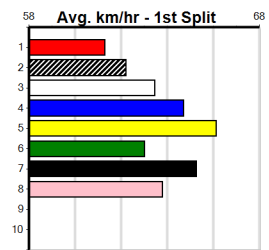

SPORTSBET HT3 (1-4 WINS)

Distance: 485m, Race Type: Restricted Win Heat, Total Prizemoney: $3,340
1st: $2,230, 2nd: $690, 3rd: $345, 4th: $75

CHEAP RED WINE (8) is armed with a blistering turn of foot and he can light them up through the bend. ZADIE (7) was far from disgraced when resuming from a spell at Shepparton and she will be much better for the run. GENESIS BALE (3) has solid claims

Watchdog Tips: **8** **7** **3** **1** **Bet:** **Win 8**

1

RAPIDFIRE DENZEL [5] **Prefer out wide but has good muster, respect** **$9.00**
BK Dog Apr-22 Sire: FABREGAS Dam: WYNBURN LUCIFER Trainer: Claire Allen (Greendale)
Owner(s): Just for us (SYN), B Hare, C Allen
Winning Distances: < 300m (0) 300 - 399m (1) 400 - 499m (2) 500 - 599m (0) 600 - 699m (0) > 700m (0)
Winning Weights: 36.1(2) 36.5(1)

2nd	3rd	4th	5th	6th	7th	8th
2nd (2) 35.9 410 HOR R10 19-Apr-24 23.70 23.40 1.25L GOLDEN LADY (23.63) M/65 . . . . . 10.82 $2.80 5						
2nd (2) 35.3 460 GEL R5 26-Apr-24 26.51 25.57 1.75L ORBIT BALE (26.40) S/853 . . . . . 6.80 $13.90 5						
6th (4) 35.0 460 GEL R8 03-May-24 26.06 25.71 4.50L SHIMA LITE (25.77) M/887 . . . . . 6.94 $109.70 X45						
5th (4) 35.3 350 HVL R9 12-May-24 19.77 19.33 5.00L WHY I'M BROKE (19.43) M/6 . . . . . 6.83 $20.30 5						
5th (6) 35.3 390 WBL R11 05-Jun-24 22.62 21.96 8.50L NAPIER BALE (22.04) M/55 . . . . . 8.93 $6.90 5						
4th (4) 35.3 450 SHP R8 13-Jun-24 25.72 25.54 2.75L TREND SETTOR (25.54) M/864 . . . . . 6.95 $6.70 T3-5						
3rd (6) 35.3 450 BAL R3 19-Jun-24 25.83 25.12 6.00L RIVIA ZORO (25.42) M/885 . . . . . 7.00 $14.40 RW						
2nd (4) 35.5 450 BAL R5 23-Jun-24 25.61 25.50 1.5L CATCH MY DRIFT (25.50) M/555 . . . . . 6.97 $4.30 T3-5						

Last 3 wins NOT included above

1st (6) 36.1 400 GEL R4 05-Feb-24 22.87 22.66 1.75L ASTON RUINART (22.99) M/42 . . . SW . 8.69 $14.50 M
1st (8) 36.1 390 BAL R9 18-Mar-24 22.55 21.90 0.75L RIVERDALE CLYDE (22.59) M/64 . . . . . 8.69 $2.00 T3-7
1st (1) 36.5 410 HOR R2 02-Apr-24 23.59 23.24 0.75L ARIA'S MELODY (23.63) M/62 . . . . . 10.59 $9.40 6G

Box History

Bx	1st	2nd	3rd	4th	5th	6th	7th	8th
1	1	2						
2		2		2				
3								
4		1		1	1	2		
5			2					
6	1		1		1		1	
7					1			1
8	1							

Prize Best Starts Trk/Dts APM: $8000.00 FSTD 21-3-5-1 0-0-0-0 4582

2

PATRIOT BRADLEY [7] **Still learning, may get crowded, prefer others** **$12.00**
RBD Dog Apr-22 Sire: FERNANDO BALE Dam: PATRIOT TUBMAN Trainer: Garry George (Beulah)
Owner(s): B Keel
Winning Distances: < 300m (0) 300 - 399m (0) 400 - 499m (1) 500 - 599m (0) 600 - 699m (0) > 700m (0)
Winning Weights: 31.0(1)

2nd	3rd	4th	5th	6th	7th	8th
2nd (7) 30.8 410 HOR R1 30-Apr-24 24.16 23.20 1.25L SAM'S GIRL (24.09) S/46 . . . . . 10.72 $2.30 M						
6th (5) 30.9 410 HOR R1 07-May-24 24.12 23.12 6.00L PAW LARRY (23.70) S/76 . . . . . 11.24 $7.50 M						
4th (6) 30.9 410 HOR R2 14-May-24 24.14 23.14 3.5L ASTON CORTES (23.90) S/77 . . . . . 11.05 $4.40 M						
3rd (4) 30.8 425 BEN R1 24-May-24 24.77 23.90 3.75L SURE SLINKY (24.52) M/776 . . . . . 7.14 $5.90 M						
1st (1) 31.0 450 BAL R2 09-Jun-24 25.55 25.55 6.50L HARD ROTOR (25.98) M/311 . . . . . 6.82 $2.40 T3-M						
4th (5) 30.9 450 WBL R4 13-Jun-24 25.77 25.20 8.00L SEAGULL ROCK (25.24) S/655 . . . . . 6.94 $21.80 X67						
4th (1) 31.3 485 HOR R7 18-Jun-24 28.05 27.26 4.75L JED'S MEMORY (27.73) S/744 . . . . . 6.87 $3.60 RW						

Last 3 wins NOT included above

Prize Best Starts Trk/Dts APM: $2005.00 NBT 7-1-1-1 1-0-0-0 1834