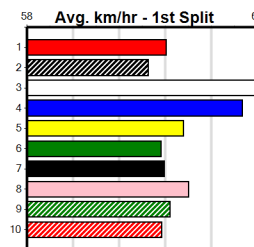

HORSHAM DOORS & GLASS

Distance: 410m, Race Type: Mixed 6/7, Total Prizemoney: $2,925
1st: $1,950, 2nd: $600, 3rd: $300, 4th: $75

LILYDALE (3) has been dominant in her two wins to date and she can make every post a winner again. TALKIN' BLUEY (4) has been consistent to date and he will be in the firing line throughout. PAW HUNTER (1) is drawn to get every chance.

Watchdog Tips: **3** **4** **1** **8** **Bet:** **Win 3**

Form Box	Wgt	Dist	Track	Date	Time	BON	Margin	1st/2nd (Time)	PIR	Checked	Comment	WR	Split 1	S/P	Grade

1

PAW HUNTER (NSW)[7] **$3.60**

RBD Dog Jul-22 Sire: FERNANDO BALE Dam: DYNA KELLY

Owner(s): B Wheeler Trainer: Robert Camilleri (Lara)

Winning Distances: < 300m (0) 300 - 399m (1) 400 - 499m (0) 500 - 599m (0) 600 - 699m (0) > 700m (0)

Winning Weights: 32.3(1)

2nd (6)	31.9	395	TRA	R2	17-May-24	22.85	21.87	2.25L SNOWFEST (22.70)	M/233	.	.	.	3.79	$4.00 M
3rd (1)	32.5	390	BAL	R1	22-May-24	22.70	21.85	4.25L LETHAL AVENGER (22.41)	M/43	.	.	.	8.72	$3.50 M
4th (6)	32.8	390	SHP	R1	27-May-24	22.72	21.84	7.50L FINANCIAL NEWS (22.20)	M/64	.	.	.	8.85	$14.80 M
1st (3)	32.3	390	SHP	R1	06-Jun-24	22.20	22.12	5.00L ASTON NAXXAR (22.55)	M/11	.	SW	.	8.41	$3.10 T3-M
3rd (8)	32.5	395	TRA	R5	12-Jun-24	22.65	22.45	3.00L RAPID HEART (22.45)	M/633	.	.	.	3.85	$12.00 X67
3rd (4)	32.3	390	SHP	R9	17-Jun-24	22.28	21.85	6.50L THIRTY SECONDS (21.85)	M/33	.	.	.	8.65	$5.20 X67
8th (7)	31.9	400	GEL	R9	28-Jun-24	23.42	22.38	11.00 BEND YOUR EAR (22.67)	S/88	.	VO	.	8.71	$3.90 7

Last 3 wins NOT included above

Box History

Bx	1st	2nd	3rd	4th	5th	6th	7th	8th
1								
2								
3	1							
4				1				
5								
6		1			1			
7								1
8				1				

Prize Best					$3135.00			
Starts					FSH			
Trk/Dts					7-1-1-3			
APM					0-0-0-0			2964

2

LEGGETT BALE (NSW)[6] **$10.00**

BE Dog Mar-22 Sire: DROOPYS SYDNEY Dam: DYNA UNI

Owner(s): B Wheeler Trainer: Samantha Grenfell (Anakie)

Winning Distances: < 300m (0) 300 - 399m (0) 400 - 499m (2) 500 - 599m (0) 600 - 699m (0) > 700m (0)

Winning Weights: 29.0(1) 29.5(1)

1st (3)	29.5	460	GEL	R5	09-Mar-24	26.49	25.89	1.75L LUKIALI (26.60)	M/344	.	.	.	6.80	$3.20 X67
3rd (2)	28.5	525	MEP	R11	13-Mar-24	30.78	30.03	4.00L COMBO COL (30.52)	S/7553	.	.	.	5.30	$13.00 X67
2nd (6)	29.0	425	BEN	R9	22-Mar-24	24.14	23.47	4.75L TENSION HEAD (23.82)	M/742	.	.	.	6.85	$17.00 RWH
5th (5)	28.9	425	BEN	R9	31-Mar-24	24.27	23.46	7.50L BOURKE (23.77)	M/876	.	.	.	6.71	$33.80 RWF
3rd (3)	28.6	450	WBL	R6	04-Apr-24	25.91	24.72	6.00L PASSING (25.52)	M/533	.	.	.	6.78	$2.50 X67H
5th (5)	29.6	410	HOR	R10	23-Apr-24	23.99	23.26	10.00 CHEAP RED WINE (23.32)	M/68	.	.	.	10.69	$20.50 6G
4th (2)	31.1	390	BAL	R3	12-Jun-24	22.50	22.07	2.75L LOCHINVAR RUBY (22.31)	S/78	.	.	.	8.67	$6.30 X67
5th (1)	30.8	410	HOR	R3	18-Jun-24	23.78	23.08	6.00L MOONLIGHT GRAND (23.37)	M/76	.	.	.	10.82	$5.30 6G

Last 3 wins NOT included above

Box History

Bx	1st	2nd	3rd	4th	5th	6th	7th	8th
1	1							
2								
3	1	1	1					1
4								
5								
6		1			1			
7								
8								

Prize Best					$4935.00			
Starts					NBT			
Trk/Dts					13-2-2-3			
APM					2-0-0-0			2588

3

LILYDALE [6] **$3.00**

BK Bitch Jul-22 Sire: FERNANDO BALE Dam: THRIVING

Owner(s): A Tullio Trainer: Garry George (Beulah)

Winning Distances: < 300m (0) 300 - 399m (0) 400 - 499m (2) 500 - 599m (0) 600 - 699m (0) > 700m (0)

Winning Weights: 23.7(1) 23.8(1)

1st (6)	23.8	410	HOR	R1	18-Jun-24	23.44	23.08	3.00L ROSCOE BALE (23.64)	M/11	.	.	.	10.40	$3.50 M
1st (3)	23.7	410	HOR	R3	25-Jun-24	23.20	23.07	5.00L LIFE'S LESSON (23.55)	Q/11	.	.	.	10.33	$2.40 7

Last 3 wins NOT included above

Box History

Bx	1st	2nd	3rd	4th	5th	6th	7th	8th
1								
2								
3	1							
4								
5								
6	1							
7								
8								

Prize Best					$3630.00			
Starts					23.20(3)-25/6/24			
Trk/Dts					2-2-0-0			
APM					2-2-0-0			3630