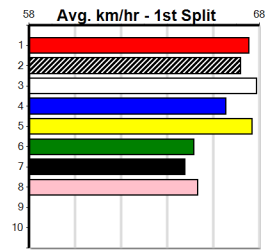

CHS GROUP

Distance: 410m, Race Type: Free For All, Total Prizemoney: $3,360
1st: $2,250, 2nd: $690, 3rd: $345, 4th: $75

DUTCH RIOT (5) is one of the most gifted chasers in the game when at his best and he should be primed to fire fresh. MR. BEETS (3) was dominant here last week and he should be in the firing line from the outset. TOP PAYER (4) is back to his best

Watchdog Tips: 5 3 4 1 Bet: Win 5

Form Box Wgt Dist Track Date Time BON Margin 1st/2nd (Time) PIR Checked Comment W/R Split 1 S/P Grade

LAKEVIEW VINCENT [4] Better than form, draw helps, must respect $10.00
Owner(s): T Hammerstein
Sire: FERNANDO BALE Dam: LAKEVIEW GRACE
Trainer: Troy Hammerstein (Ararat)

Box History table and Prize Best Starts Trk/Dts APM for LAKEVIEW VINCENT

LEKTRA TONY [4] Returned to form last week, harder today $12.00
Owner(s): M Roberts
Sire: HOUDINI BOY Dam: LEKTRA JENA
Trainer: Mark Roberts (Terang)

Box History table and Prize Best Starts Trk/Dts APM for LEKTRA TONY

MR. BEETS [2] Dominant last time, can cross and lead, danger $2.50
Owner(s): G Peach
Sire: BERNARDO Dam: MOTHER HANNAH
Trainer: Gary Peach (Cape Clear)

Box History table and Prize Best Starts Trk/Dts APM for MR. BEETS

TOP PAYER [3] Back to his best, can ping the lids, threat $10.00
Owner(s): E Christian
Sire: LOCHINVAR MARLOW Dam: PUZZLES
Trainer: Deb Carr (Minirera)

Box History table and Prize Best Starts Trk/Dts APM for TOP PAYER

DUTCH RIOT [4] Resuming, All star when fit, expected to fire $2.80
Owner(s): S Camden-bermingham
Sire: FERNANDO BALE Dam: BLUE SKY RIOT
Trainer: Colin Bermingham (Mount Mercer)

Box History table and Prize Best Starts Trk/Dts APM for DUTCH RIOT

1

2

3

4

5