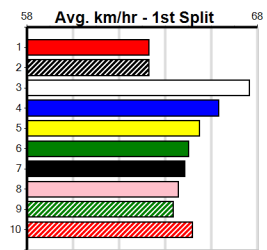

LOCKS CONSTRUCTIONS

Distance: 410m, Race Type: Grade 5, Total Prizemoney: $2,925
1st: $1,950, 2nd: $600, 3rd: $300, 4th: $75

BLACK DREAM (3) scored in brilliant style at Geelong when resuming from a spell and she will be even better for the run. NEVER ANY DOUBT (4) is a gifted speedster and he can follow the three through early on. KEISHA (6) is suitably drawn out wide.

Watchdog Tips: 3 4 6 8 **Bet:** Win 3

1

ZIPPING SWAZI (NSW)[5] **Racing well but this is harder, next time** **$12.00**
BK Bitch Jun-21 Sire: ZIPPING GARTH Dam: ZIPPING DIVA Trainer: Jason Tolson (Adelaide Lead)

Owner(s): J Tolson
Winning Distances: < 300m (0) 300 - 399m (2) 400 - 499m (4) 500 - 599m (4) 600 - 699m (0) > 700m (0)
Winning Weights: 26.4(1) 26.5(1) 26.7(1) 26.8(1) 27.0(2) 27.2(1) 27.3(1) 27.5(1) 27.6(1)

1st	2nd	3rd	4th	5th	6th	7th	8th
1st (7) 27.2 425 BEN R12 17-Apr-24	24.31	24.30	1.00L SOLAR TOBY (24.38)	M/111	. . .	6.66	$1.90 5
1st (7) 27.3 390 BAL R12 22-Apr-24	22.57	22.24	1.75L BUGS (22.69)	M/21	. . .	8.70	$1.60 T3-5
5th (3) 27.2 425 BEN R5 01-May-24	24.57	24.35	2.75L HOLLYWOOD FRANKY	M/455	. . .	6.68	$3.20 5
1st (7) 27.0 425 BEN R12 15-May-24	24.31	24.04	6.00L KINIMAKATKA (24.70)	Q/111	. . . SW	6.58	$2.10 T3-5
1st (8) 26.8 525 MEP R11 22-May-24	30.88	29.92	0.25L DESTINI REBEL (30.89)	M/1111	. . .	5.14	$7.40 T3-5
6th (8) 26.9 525 MEP R10 29-May-24	31.11	29.92	13.00L LEARNED LESSON (30.24)	M/3556	. . .	5.22	$19.50 T3-5
1st (8) 27.0 390 BAL R4 02-Jun-24	22.50	22.08	3.5L MR. BROCKIE LEE (22.73)	M/11	. . .	8.41	$4.50 T3-5
7th (6) 27.4 390 BAL R10 26-Jun-24	22.69	22.01	8.50L INTEX BALE (22.13)	Q/76	. . .	8.69	$28.90 5

Last 3 wins NOT included above

1st	2nd	3rd	4th	5th	6th	7th	8th
1st (6) 26.7 500 BEN R5 09-Aug-23	28.51	28.17	0.25L BEN OLLIE (28.53)	M/112	. . .	6.62	$4.70 T3-RW
1st (1) 27.6 450 BAL R8 30-Oct-23	25.81	25.81	0.50L SIR VALENTINO (25.84)	Q/111	. . .	6.65	$7.90 T3-5
1st (3) 27.5 425 BEN R7 08-Nov-23	24.15	23.94	0.10L TAME THE BEAST (24.15)	M/322	. . . SW	6.63	$5.80 T3-5

Box History

Bx	1st	2nd	3rd	4th	5th	6th	7th	8th
1	1	1						1
2			2					1
3	1	1		1	2	1	3	1
4								
5	1	1						
6	1	1	2		2	1	2	
7	4	3	1	3	2			
8	2		1	1	2			1

Prize Best Starts Trk/Dts APM: $19805.00 FSH 50-10-4-8 0-0-0-0 6025

2

PAW CHEYENNE (NSW)[5] **Won three on the spin, toughest test, place** **$10.00**
BK Bitch Jul-22 Sire: CHRISTO BALE Dam: DYNA GERTIE Trainer: Deborah Coleman (Lara)

Owner(s): B Wheeler
Winning Distances: < 300m (0) 300 - 399m (0) 400 - 499m (3) 500 - 599m (0) 600 - 699m (0) > 700m (0)
Winning Weights: 27.2(2) 27.3(1)

7th	4th	3rd	2nd	1st			
7th (4) 27.0 395 TRA R2 15-May-24	23.24	22.19	11.00L BEGGIN' (22.49)	M/788	. . .	3.98	$12.10 M
1st (1) 27.2 435 SLE R2 09-Jun-24	25.13	24.34	2.00L DAINTREE ASTER (25.26)	Q/111	. . .	5.39	$7.10 M
1st (6) 27.2 400 GAL R3 22-Jun-24	22.88	22.83	7.00L MR. BRO WHO (23.35)	M/11	. . .	8.55	$4.00 7
1st (5) 27.3 435 SLE R3 26-Jun-24	24.65	24.20	0.50L ABUNDANT LUMENS (24.67)	M/211	. . . SW	5.35	$4.80 6G

Last 3 wins NOT included above

Bx	1st	2nd	3rd	4th	5th	6th	7th	8th
1	1							
2								
3								
4								
5	1							1
6	1							
7								
8								

Prize Best Starts Trk/Dts APM: $4630.00 FSH 4-3-0-0 0-0-0-0 4630