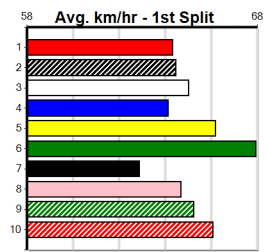

ON-SITE ENGINEERING

Distance: 485m, Race Type: Mixed 4/5, Total Prizemoney: $3,875
1st: $2,600, 2nd: $800, 3rd: $400, 4th: $75

BERNIE BURROW (6) carved out scorching sectionals in his Sandown win and he will prove hard to reel in again. CRACKERJACK BULL (8) is a G1 winner and he is ready to fire after three runs since a spell. AEROPLANE MODE (4) may be the value runner

Watchdog Tips: 6 8 4 2 Bet: Win 6

1 BREAKDOWN [4] Needs to lead, too much pace out wide, no $10.00
BK Dog Dec-21 Sire: FERNANDO BALE Dam: ELUSIVE JEWEL
Owner(s): N Beltran
Trainer: Shaun Boag (Smythes Creek)
Winning Distances: < 300m (0) 300 - 399m (0) 400 - 499m (2) 500 - 599m (3) 600 - 699m (0) > 700m (0)
Winning Weights: 30.8(1) 31.3(3) 31.7(1)
Table with columns: Rank, Dog, Date, Time, BON, Margin, 1st/2nd (Time), PIR, Checked, Comment, W/R, Split 1, S/P, Grade.

2 BRONELLY STRIKER [5] Shows promise, toughest test, respect $8.00
BK Dog Mar-22 Sire: FERNANDO BALE Dam: STRIKER LIGHT
Owner(s): K Bravo
Trainer: Kelly Bravo (Freshwater Creek)
Winning Distances: < 300m (0) 300 - 399m (0) 400 - 499m (2) 500 - 599m (3) 600 - 699m (0) > 700m (0)
Winning Weights: 35.0(1) 35.4(1) 35.6(2) 35.7(1)
Table with columns: Rank, Dog, Date, Time, BON, Margin, 1st/2nd (Time), PIR, Checked, Comment, W/R, Split 1, S/P, Grade.

3 EVERGLADE [5] Can miss the kick, relies on luck, next time $16.00
F Dog Dec-20 Sire: KONOMI Dam: CALL ME BUBBLES
Owner(s): BEV AND DANIEL (SYN), B Pell, D Pell
Trainer: Beverley Pell (Toolleen)
Winning Distances: < 300m (0) 300 - 399m (2) 400 - 499m (3) 500 - 599m (1) 600 - 699m (0) > 700m (0)
Winning Weights: 33.2(1) 33.3(2) 33.6(1) 34.2(1) 34.7(1)
Table with columns: Rank, Dog, Date, Time, BON, Margin, 1st/2nd (Time), PIR, Checked, Comment, W/R, Split 1, S/P, Grade.

4 AEROPLANE MODE [4] Tough draw but has a huge engine, value $7.50
BK Dog Mar-22 Sire: WALK HARD Dam: MRS. SHARP
Owner(s): J Sharp
Trainer: Dylan Sharp (Lara)
Winning Distances: < 300m (0) 300 - 399m (1) 400 - 499m (8) 500 - 599m (0) 600 - 699m (0) > 700m (0)
Winning Weights: 29.4(1) 29.6(1) 29.9(1) 30.3(1) 31.6(1) 31.7(1) 31.8(1) 31.9(1) 32.1(1)
Table with columns: Rank, Dog, Date, Time, BON, Margin, 1st/2nd (Time), PIR, Checked, Comment, W/R, Split 1, S/P, Grade.

5 DEEP FEVER [5] In form but this is a lot harder, prefer others $16.00
F Dog Sep-20 Sire: HOSTILE Dam: QUICK SUCCESSION
Owner(s): D Spence
Trainer: Allan Meyer (Hoppers Crossing)
Winning Distances: < 300m (0) 300 - 399m (2) 400 - 499m (6) 500 - 599m (8) 600 - 699m (0) > 700m (0)
Winning Weights: 30.4(1) 30.7(1) 31.1(2) 31.4(4) 31.5(1) 31.7(1) 31.8(1) 32.0(2) 32.1(2) 32.2(1)
Table with columns: Rank, Dog, Date, Time, BON, Margin, 1st/2nd (Time), PIR, Checked, Comment, W/R, Split 1, S/P, Grade.