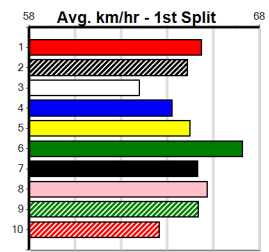

WEBBSON MARINE

Distance: 410m, Race Type: Mixed 4/5, Total Prizemoney: $3,360
1st: $2,250, 2nd: $690, 3rd: $345, 4th: $75

CIRCLE THE STARS (6) can come out running on occasions and she owns a sizzling 23.01 PB here. ASTON WESTERN (3) returned to form at Ballarat two runs back and he should be in the mix again. CUBAN CIGAR (1) just needs to step evenly.

Watchdog Tips: **6** **3** **1** **2** **Bet:** **Win 6**

1

CUBAN CIGAR [4] **Cracking Geelong win, big threat if steps evenly** **$3.60**
BK Dog Nov-20 Sire: WALK HARD Dam: HAVANA MISS
Owner(s): Vi Alskar Hundar (SYN), A Lie, J Sharp
Winning Distances: < 300m (0) 300 - 399m (7) 400 - 499m (11) 500 - 599m (0) 600 - 699m (0) > 700m (0)
Winning Weights: 30.8(1) 31.0(1) 31.1(1) 31.4(1) 31.5(1) 32.0(1) 32.1(3) 32.2(1) 32.3(1) 32.4(2) 32.6(1) 32.7(3) 32.9(1)
5th (8) 32.1 410 HOR R10 21-Nov-23 23.74 22.93 6.00L FIREWORKS (23.33) M/54 . . . 10.47 $3.70 5H
7th (7) 32.4 425 BEN R5 01-Dec-23 24.49 23.49 14.00 SHORT AND STUMPY (23.56) Q/377 . . . 6.48 $34.80 5
5th (2) 32.5 400 GEL R7 09-Dec-23 24.05 22.67 14.00 BLINK YOU LOSE (23.10) Q/45 . . . 8.76 $17.40 X34
5th (1) 32.0 410 HOR R10 16-Dec-23 23.96 22.84 11.00 UNACCEPTABLE SID (23.25) Q/55 . . . 10.98 $3.00 5
1st (7) 32.1 410 HOR R12 28-May-24 23.40 22.94 2.75L ZORBAS BALE (23.59) M/11 . . . SW 10.34 $24.40 5
7th (3) 32.4 400 GEL R6 07-Jun-24 23.06 22.31 11.00 LAMIA MILA (22.31) Q/77 . . . 8.68 $41.90 SH
8th (5) 32.6 400 WGL R12 18-Jun-24 23.38 22.54 7.50L GEORGIE BALE (22.88) M/48 . . . 8.72 $5.50 5
1st (3) 32.6 400 GEL R12 25-Jun-24 22.50 22.50 5.50L EVIE MALDINI (22.89) Q/11 . . . 8.40 $4.80 5
Last 3 wins NOT included above
1st (6) 32.0 390 BAL R11 28-Aug-23 22.12 22.11 4.50L TESSA ORCHID (22.43) M/11 . . . 8.43 $2.00 T3-5
1st (3) 32.4 400 GEL R12 22-Sep-23 22.54 22.53 3.00L JUDY'S REDEEMER (22.75) Q/11 . . . 8.32 $8.80 5
1st (8) 32.7 395 TRA R12 27-Sep-23 22.18 22.00 4.50L PAVLOV BALE (22.48) Q/111 . . . SW 3.78 $1.40 5
Trainer: Jason Sharp (Lara)
Box History

Bx	1st	2nd	3rd	4th	5th	6th	7th	8th
1	2			1	2			
2	1	1		1	1	1	2	2
3	2	1	1	2	3			3
4	2	1	1	1		2		2
5	1	1			3	3	2	3
6	1	2			2			
7	5	1			1		5	
8	4		1	1	1	1	2	

Prize Best Starts Trk/Dts APM $35455.00 23.08(7)-17/1/23 75-18-6-4 8-2-0-0 4529