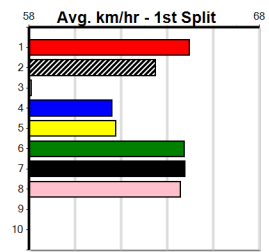

SPORTSBET HT1 (1-4 WINS)

Distance: 485m, Race Type: Restricted Win Heat, Total Prizemoney: $3,340
1st: $2,230, 2nd: $690, 3rd: $345, 4th: $75

SNEAKY PEAKY (3) is a former star prospect from WA and he should be primed to fire for his new kennel. MAGIC MILO (5) was a brilliant 25.80 Geelong winner and he just needs a little room early on. OUR ILLUSIONIST (1) is showing promise

Watchdog Tips: **3** **5** **1** **8** **Bet:** **Win 3**

OUR ILLUSIONIST [5] **Never headed last time, threat if steps on terms** **$4.80**

BK Dog Feb-22 Sire: HOUDINI BOY Dam: ELUSIVE ANAKE
Owner(s): Ablett Simons (SYN), D Ablett, R Simons
Trainer: Mark Johnson (Ross Creek)

Winning Distances: < 300m (0) 300 - 399m (1) 400 - 499m (2) 500 - 599m (0) 600 - 699m (0) > 700m (0)

Winning Weights: 31.2(1) 32.0(2)

Rank	Dog	Wgt	Dist	Track	Date	Time	BON	Margin	1st/2nd (Time)	PIR	Checked	Comment	WR	Split 1	S/P	Grade
3rd (2)	32.7	450	WBL	R5	29-Apr-24	25.87	25.64	1.5L	CLOUDY WREN (25.77)	M/222	.	.	.	6.73	$3.10	6G
4th (6)	32.9	400	GEL	R11	07-May-24	23.22	22.58	9.50L	SUPER SEQUIOIA (22.58)	S/55	.	.	.	8.70	$4.20	6G
3rd (1)	33.0	400	GEL	R10	21-May-24	23.11	22.48	3.75L	YAALA JUNIOR (22.87)	M/22	.	.	.	8.60	$3.40	RW
5th (3)	32.5	450	BAL	R12	27-May-24	26.11	25.38	9.00L	ASTON GAGA (25.51)	M/534	.	.	.	6.82	$22.70	SH
2nd (8)	32.4	450	BAL	R5	02-Jun-24	25.72	25.44	0.75L	CHELSEA DAGGER (25.67)	M/421	.	.	.	6.74	$2.70	T3-RW
5th (5)	31.6	410	HOR	R2	11-Jun-24	24.15	23.42	8.00L	TALKIN' BLUEY (23.60)	M/56	.	.	.	10.71	$11.30	X67
2nd (3)	32.1	450	BAL	R5	16-Jun-24	25.78	25.67	1.75L	REV QUERIDA (25.67)	M/331	.	.	.	6.67	$2.70	T3-6
1st (1)	31.2	390	WBL	R9	24-Jun-24	22.21	22.13	7.00L	LUCY JANE (22.67)	M/11	.	.	.	8.71	$2.50	6G

Last 3 wins NOT included above

Rank	Dog	Wgt	Dist	Track	Date	Time	BON	Margin	1st/2nd (Time)	PIR	Checked	Comment	WR	Split 1	S/P	Grade
1st (8)	32.0	450	WBL	R4	12-Dec-23	25.73	25.36	1.5L	PERFECT TONIGHT (25.82)	M/111	.	.	.	6.61	$2.40	M
1st (6)	32.0	450	BAL	R7	30-Dec-23	25.67	25.67	4.25L	TWENTY DEEP (25.96)	Q/111	.	.	.	6.60	$11.20	X67

Box History

Bx	1st	2nd	3rd	4th	5th	6th	7th	8th
1	1							
2			1					
3		1		1	1			1
4				1				
5					1	1	2	
6	1					1		1
7		2						
8	1	2						

Prize Best Starts Trk/Dts APM: $5620.00 FSTD 20-3-5-4 0-0-0-0 2658