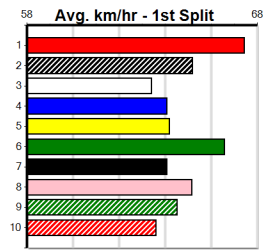

SHIMA SHINE AT STUD

Distance: 410m, Race Type: Grade 5, Total Prizemoney: $2,925
1st: $1,950, 2nd: $600, 3rd: $300, 4th: $75

KIRWAN (4) has been impressive since moving to Victoria and she can lead from go to whoa today.
RAPIDFIRE LAYLA (6) is armed with a nice turn of foot and she can race middle to wide. PRETTY
PANAMA (5) is a more than capable type

Watchdog Tips: 4 6 5 1 Bet: Win 4

Race card for XYLUS BALE (NSW)[5]. Includes details on owner (A Gurry), sire (ROANOKEE), dam (DYNA PATTY), and a box history table. Prize money is $6.00.

Race card for FAR AWAY TEARS [5]. Includes details on owner (S Baulch), sire (FERNANDO BALE), dam (TEARS I'M NOT), and a box history table. Prize money is $12.00.

Race card for MISSILE MAGGIE [5]. Includes details on owner (P Keane), sire (ORSON ALLEN), dam (SPYFECTION), and a box history table. Prize money is $14.00.

Race card for KIRWAN [5]. Includes details on owner (M Carruthers), sire (FERAL FRANKY), dam (ALL INN AVA), and a box history table. Prize money is $3.40.

Race card for PRETTY PANAMA [5]. Includes details on owner (Over The Bridge (SYN), D Woolgar, C Woolgar, D Spence, P Coughlin, B Crosby), sire (SUPERIOR PANAMA), dam (GEMILLY), and a box history table. Prize money is $8.00.