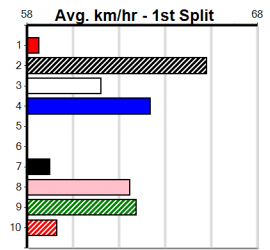

Horsham

1

2:44PM

(VIC time)

CRYMELON KENNELS

Distance: 410m, Race Type: Maiden, Total Prizemoney: $2,535
1st: $1,680, 2nd: $520, 3rd: $260, 4th: $75

BOXCAR MOLLY (3) was far from disgraced when placed here on debut and she can go one better this time around. PACK YOUR BAGS (2) has been consistent to date and he just needs a little room early on. SMILING BEE (1) has the right draw on debut

Watchdog Tips: **3** **2** **1** **6** **Bet:** **Win 3**

Form Box	Wgt	Dist	Track	Date	Time	BON	Margin	1st/2nd (Time)	PIR	Checked	Comment	WR	Split 1	S/P	Grade		
1	SMILING BEE [M] Bred to have plenty of early speed, threat $5.50																
	BK	Bitch	Mar-22		Sire: ASTON DEE BEE		Dam: WHITE AMBUSH		Trainer: Jane Hooke (Huntly)								
	Owner(s): J Hooke																
	Winning Distances: < 300m (0) 300 - 399m (0) 400 - 499m (0) 500 - 599m (0) 600 - 699m (0) > 700m (0)																
	Winning Weights:																
	7th (2)	29.1	425	BEN	R2	28-Jun-24	25.01	23.73	8.00L	TEMPER TANTRUM (24.45)	S/777			6.98	$31.00	M	
	Last 3 wins NOT included above																
	Box History																
	Prize Best Starts Trk/Dts APM																
	2	PACK YOUR BAGS [M] Placed in five of eight to date, main danger $4.00															
BK		Dog	Jun-21		Sire: MEPUNGA CRUZER		Dam: COLDEN STAR		Trainer: Danielle Keane (Koroit)								
Owner(s): D Keane																	
Winning Distances: < 300m (0) 300 - 399m (0) 400 - 499m (0) 500 - 599m (0) 600 - 699m (0) > 700m (0)																	
Winning Weights:																	
2nd (5)		35.2	390	WBL	R1	29-Feb-24	22.52	22.07	5.00L	ZORBAS BALE (22.19)	M/22			8.73	$14.80	M	
2nd (8)		35.4	390	WBL	R1	07-Mar-24	22.31	21.79	1.75L	ASTON BAHT (22.20)	M/22			8.63	$1.60	M	
3rd (7)		34.9	410	HOR	R1	19-Mar-24	23.95	23.01	11.00	PASSING (23.19)	M/33			10.66	$2.90	M	
4th (4)		35.2	410	HOR	R1	02-Apr-24	24.22	23.24	9.00L	BERYL'S PRIDE (23.61)	M/55			10.68	$9.80	M	
2nd (4)		35.6	410	HOR	R1	12-Apr-24	24.04	23.58	1.00L	SLINGER (23.98)	M/22	SW		10.48	$1.70	M	
3rd (7)	35.8	410	HOR	R1	07-May-24	23.88	23.12	2.75L	PAW LARRY (23.70)	M/32			10.61	$2.70	M		
7th (3)	35.5	410	HOR	R1	14-May-24	24.40	23.14	8.50L	PAW ERINA (23.82)	M/67			10.97	$4.00	M		
6th (6)	35.0	390	WBL	R1	27-Jun-24	23.28	22.05	9.50L	MISCHKE (22.65)	M/35			8.89	$6.50	M		
Last 3 wins NOT included above																	
Box History																	
Prize Best Starts Trk/Dts APM																	
3	BOXCAR MOLLY [M] Far from disgraced on debut, hard to hold out $3.40																
	BK	Bitch	Nov-22		Sire: BEAST UNLEASHED		Dam: ENTWINED		Trainer: Peter Carter (Horsham)								
	Owner(s): P Carter																
	Winning Distances: < 300m (0) 300 - 399m (0) 400 - 499m (0) 500 - 599m (0) 600 - 699m (0) > 700m (0)																
	Winning Weights:																
	2nd (2)	27.3	410	HOR	R2	25-Jun-24	24.02	23.07	6.50L	CHARLIE ASH (23.59)	M/22			11.06	$4.00	M	
	Last 3 wins NOT included above																
	Box History																
	Prize Best Starts Trk/Dts APM																
	4	LORD APOLLON [M] No luck to date, has had support, watch betting $6.00															
BK		Dog	Mar-22		Sire: ZAMBORA BROCKIE		Dam: KRAKEN KATIE		Trainer: Ian Garland (Longlea)								
Owner(s): I Garland																	
Winning Distances: < 300m (0) 300 - 399m (0) 400 - 499m (0) 500 - 599m (0) 600 - 699m (0) > 700m (0)																	
Winning Weights:																	
7th (3)		33.8	410	HOR	R1	04-Jun-24	24.10	22.97	9.00L	PAW LOUIS (23.50)	M/44			10.68	$1.80	M	
3rd (6)		33.3	410	HOR	R1	25-Jun-24	24.20	23.07	6.00L	SULTAN OF SWOON (23.81)	S/52			11.01	$4.90	M	
Last 3 wins NOT included above																	
Box History																	
Prize Best Starts Trk/Dts APM																	
5	FOXY ROXY [M] Well bred, draw is a worry, watch betting $9.00																
	BD	Bitch	Jul-22		Sire: SH AVATAR		Dam: FAIRYTALE WISH		Trainer: Nicole Cachia (Anakie)								
	Owner(s): C Capuano																
	Winning Distances: < 300m (0) 300 - 399m (0) 400 - 499m (0) 500 - 599m (0) 600 - 699m (0) > 700m (0)																
	Winning Weights:																
	Last 3 wins NOT included above																
	Box History