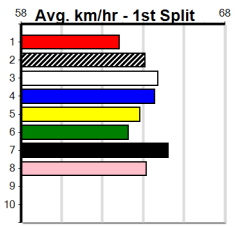

Warragul

10

9:50PM

(VIC time)

SENNACHIE AT STUD

Distance: 400m, Race Type: Grade 5, Total Prizemoney: \$2,925
1st: \$1,950, 2nd: \$600, 3rd: \$300, 4th: \$75

VALENCIA JIM (8) has enough early speed to cross an lead and could prove hard to catch.
PERSUASION (7) is another speedy type who should be on the speed from the outset. AKINA CRUSADER (5) once balanced can show good speed.