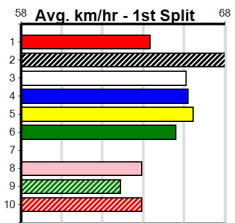

VIATEK DAMSELS DASH

Distance: 400m, Race Type: Grade 5, Total Prizemoney: $2,925
1st: $1,950, 2nd: $600, 3rd: $300, 4th: $75

11

10:05PM
(VIC time)

MISSES EASY (2) is drawn to lead and with not many strong types in this race she can lead throughout. TRICKSTER'S HALO (6) drops back to a more suitable distance and just need some room in the initial stages to feature.

Watchdog Tips:

2

6

3

5

Bet:

Win 2