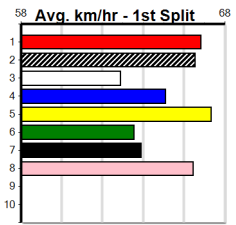

Warragul

7

8:45PM

(VIC time)

MC GRAFIX & SIGNS

Distance: 400m, Race Type: Mixed 4/5, Total Prizemoney: $3,360
1st: $2,250, 2nd: $690, 3rd: $345, 4th: $75

Watchdog Tips: **5** **2** **3** **1** **Bet:** **Trifecta 5/2,3/1,2,3,8 ($10 - 166.67%)**

MILE A MINUTE (5) only need to obtain a clear un in the first 50m and he can explode towards the lead and is a tough proposition to beat at this track and distance. SMOOTH CRIMINAL (2) is slowly getting back to his best and is well drawn.