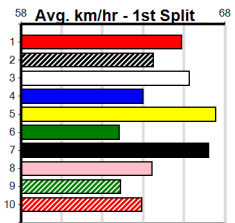

Warragul

12
10:30PM
(VIC time)

PHOTO MAN AT STUD DAMSELS DASH

Distance: 400m, Race Type: Grade 5, Total Prizemoney: $2,925
1st: $1,950, 2nd: $600, 3rd: $300, 4th: $75

Watchdog Tips: 1 2 8 7 Bet: Box Quinella 1,2 ($10 for 1000%)

ASTON MONARCHY (1) comes here for the first time with superior form and from the gun draw looks the one to catch. SPICY MINX (2) is near faultless early and should be prominent throughout. SWOOPING SWAN (8) must be respected.