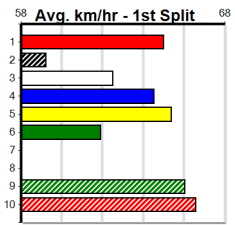

KHANS HOSPITALITY SERVICES

Distance: 400m, Race Type: Maiden, Total Prizemoney: $2,535
1st: $1,680, 2nd: $520, 3rd: $260, 4th: $75

1
6:45PM
(VIC time)

CRYSTALIZE (4) has shown enough in her races to suggest she can take out a race of this nature.
OUR PINK MANTRA (5) had absolutely no luck when looking a winning chance here on debut and will be better for the run.

Watchdog Tips:

4 **5** **6** **7**

Bet:

Win 4