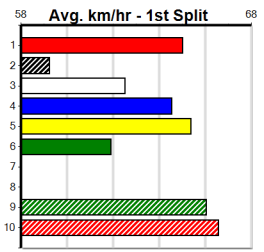

KHANS HOSPITALITY SERVICES

1

6:45PM

Distance: 400m, Race Type: Maiden, Total Prizemoney: $2,535
1st: $1,680, 2nd: $520, 3rd: $260, 4th: $75

CRYSTALIZE (4) has shown enough in her races to suggests she can take out a race of this nature.
OUR PINK MANTRA (5) had absolutely no luck when looking a winning chance here on debut and will be better for the run.

Watchdog Tips: **4** **5** **6** **7** **Bet:** **Win 4**

Form Box	Wgt	Dist	Track	Date	Time	BON	Margin	1st/2nd (Time)	PIR	Checked	Comment	WR	Split 1	S/P	Grade	
1	HATE THE DRAKE [M] Steady run off this box here on debut. $9.00															
	BD Dog		May-22		Sire: FERAL FRANKY		Dam: ELVISA BALE		Trainer: Rosalie Kerr (Caldermeade)							
	Owner(s): A Isai															
	Winning Distances: < 300m (0) 300 - 399m (0) 400 - 499m (0) 500 - 599m (0) 600 - 699m (0) > 700m (0)															
	Winning Weights:															
	4th (1)	30.4	400	WGL	R2	25-Jun-24	23.28	22.51	8.00L	BONIECKI (22.73)	M/33			8.55	$10.00	M
	Last 3 wins NOT included above															
	Box History															
	Prize Best Starts Trk/Dts APM															

2	COLLINDA BLUE [M] Never a chance on debut, may need more time. $12.00															
	BD Dog		Sep-21		Sire: BERNARDO		Dam: AUDACIOUS BELL		Trainer: Samuel Tyler (Boisdale)							
	Owner(s): S Tyler															
	Winning Distances: < 300m (0) 300 - 399m (0) 400 - 499m (0) 500 - 599m (0) 600 - 699m (0) > 700m (0)															
	Winning Weights:															
	8th (5)	34.4	435	SLE	R1	08-May-24	25.68	24.32	14.00	PAW BRADLEY (24.73)	M/667			5.50	$8.90	M
	Last 3 wins NOT included above															
	Box History															
	Prize Best Starts Trk/Dts APM															

3	GONE FOR GOOD [M] Found to be injured last start, prefer to watch. $14.00															
	BK Dog		Aug-22		Sire: SH AVATAR		Dam: ROCKIN' ROSIE		Trainer: Grant Masterson (Tyabb)							
	Owner(s): G Masterson															
	Winning Distances: < 300m (0) 300 - 399m (0) 400 - 499m (0) 500 - 599m (0) 600 - 699m (0) > 700m (0)															
	Winning Weights:															
	6th (8)	31.2	400	WGL	R2	12-Mar-24	23.66	22.55	7.50L	ALIZES (23.15)	M/56	SW		8.73	$3.60	MH
	4th (1)	31.3	460	WGL	R1	19-Mar-24	27.11	25.90	15.00	GRIDLOCKED (26.11)	M/334	V7		6.75	$14.70	M
	ST (-)	32.2	435	SLE		05-May-24	25.70		0.25L	Trial Not Cleared	Q/13	2of4		5.45		ST
	ST (-)	30.6	300	HVL		16-Jun-24	17.18		7.50L	Trial Cleared	M/22	2of4		3.96		ST
	ST (-)	30.5	400	WGL		20-Jun-24	22.93		3.5L	Trial Cleared	M/33	3of4				ST
Last 3 wins NOT included above																
Box History																
Prize Best Starts Trk/Dts APM																

4	CRYSTALIZE [M] Early speed, best of exposed runners, go close. $4.20															
	BK Bitch		May-22		Sire: ASTON DEE BEE		Dam: AMLIN CRYSTAL		Trainer: Gavin Clifton (Tynong Nth)							
	Owner(s): WE'RE ALL MATES (SYN), G Clifton, D McKenzie															
	Winning Distances: < 300m (0) 300 - 399m (0) 400 - 499m (0) 500 - 599m (0) 600 - 699m (0) > 700m (0)															
	Winning Weights:															
	3rd (1)	26.5	400	WGL	R1	12-Mar-24	23.19	22.55	4.50L	ANNABELLA ROSE (22.88)	Q/33			8.45	$15.70	MH
	5th (1)	26.3	400	WGL	R2	19-Mar-24	23.26	22.39	9.50L	JOCELYN WILL DO (22.62)	M/33			8.72	$9.70	MF
	Last 3 wins NOT included above															
	Box History															
	Prize Best Starts Trk/Dts APM