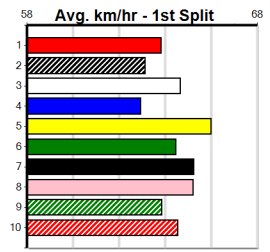

SHIMA SHINE AT STUD

Distance: 460m, Race Type: Mixed 4/5, Total Prizemoney: $3,360
1st: $2,250, 2nd: $690, 3rd: $345, 4th: $75

Keen on WINKING WILLIE (7) to win here. He is suited out wide and is racing in career best form. DEADLY CLASS (2) best form is elite and he looked impressive in his win here last week. MAHJONG BAILEY (1) can fill a minor placing.

Watchdog Tips: 7 2 1 4 Bet: Win 7

MAHJONG BAILEY (SA)[5] Drawn to run a solid race at handy odds. $10.00
Owner(s): S Chiu
Sire: PANHANDLE SLIM Dam: MAHJONG WORLD
Trainer: Darren Archer (Nilma North)
Winning Distances: < 300m (0) 300 - 399m (0) 400 - 499m (1) 500 - 599m (10) 600 - 699m (0) > 700m (0)
Winning Weights: 31.6(1) 31.9(3) 32.0(1) 32.1(3) 32.4(1) 32.5(1) 32.7(1)

DEADLY CLASS [4] Class runner, big win here last week, danger. $2.70
Owner(s): PLUSH (SYN), A Manolitsis, H Manolitsis, A Gannell
Sire: BARCIA BALE Dam: ELEVATED
Trainer: Karen Pitt (Pearcedale)
Winning Distances: < 300m (0) 300 - 399m (3) 400 - 499m (5) 500 - 599m (5) 600 - 699m (0) > 700m (0)
Winning Weights: 33.7(1) 33.8(2) 34.0(1) 34.1(1) 34.5(1) 34.6(1) 34.9(1) 35.0(1) 35.2(1) 35.3(2) 35.5(1)

READY TO STING (QLD)[5] Top placing two runs back, keep safe. $13.00
DKBD Dog Aug-21
Sire: FERNANDO BALE Dam: NINETYMILE STAR
Trainer: Taylor Thornton (Pearcedale)
Winning Distances: < 300m (0) 300 - 399m (0) 400 - 499m (5) 500 - 599m (2) 600 - 699m (0) > 700m (0)
Winning Weights: 31.9(1) 32.2(1) 32.9(1) 33.2(2) 33.4(1) 33.6(1)

CALIMO [4] Powerful run here to score last time, respect. $12.00
BK Dog Jun-21
Sire: ASTON DEE BEE Dam: MADALIA MAGGIE
Trainer: John Connor (Rosedale)
Winning Distances: < 300m (0) 300 - 399m (1) 400 - 499m (3) 500 - 599m (4) 600 - 699m (0) > 700m (0)
Winning Weights: 34.9(2) 35.5(2) 35.6(1) 35.9(1) 36.0(2)

SODA APACHE [5] Been racing in harder races, can surprise. $18.00
RF Dog Aug-20
Sire: FERNANDO BALE Dam: IRELAND'S FORCE
Trainer: Geoffrey Dalton (Hazelwood Nort)
Winning Distances: < 300m (0) 300 - 399m (0) 400 - 499m (1) 500 - 599m (8) 600 - 699m (0) > 700m (0)
Winning Weights: 32.4(2) 32.5(1) 32.6(2) 33.0(1) 33.1(2) 33.2(1)