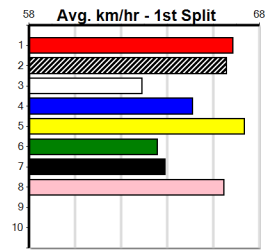

MC GRAFIX & SIGNS

Distance: 400m, Race Type: Mixed 4/5, Total Prizemoney: $3,360
1st: $2,250, 2nd: $690, 3rd: $345, 4th: $75

MILE A MINUTE (5) only need to obtain a clear un in the first 50m and he can explode towards the lead and is a tough proposition to beat at this track and distance. SMOOTH CRIMINAL (2) is slowly getting back to his best and is well drawn.

Watchdog Tips: 5 2 3 1 Bet: Trifecta 5/2,3/1,2,3,8 ($10 - 166.67%)

SAILPLANE [5] Can explode out of the boxes at times, respect. $7.50
RBD Dog Sep-21 Sire: DESTINI FIREBALL Dam: DESTINI CATALINA
Owner(s): RIVERWALK (SYN), A Palmer, J Rinaldi, E Rinaldi
Trainer: Paul Ellul (Noble Park North)

SMOOTH CRIMINAL [5] Slowly returning to best form, big danger. $4.20
F Dog Oct-21 Sire: CATCH THE THIEF Dam: VELOCITY ANIFRID
Owner(s): D Johnston
Trainer: Dawn Johnston (Toongabbie)

HE'S NO SLOUCH [5] Can unwind a strong finish, each way all day. $7.00
BK Dog Feb-20 Sire: MY BRO FABIO Dam: FAIR OF FACE
Owner(s): AMSTEL (SYN), P Craig, L Jennings, N Tracy
Trainer: Peter Craig (Langwarrin)

CELTIC BOUY [4] Find this harder than last starts win. $26.00
BK Dog May-20 Sire: KEYBOW Dam: BOGIE CLASSIC
Owner(s): S Van oirschot
Trainer: Steven Van oirschot (Moe South)

MILE A MINUTE (TAS)[4] Class edge, serious muster, the one to beat. $1.90
BD Dog Mar-22 Sire: SUPERIOR PANAMA Dam: MEDIO PASO
Owner(s): R Campbell
Trainer: Jacqueline Greenough (Pearcedal)

1

2

3

4

5