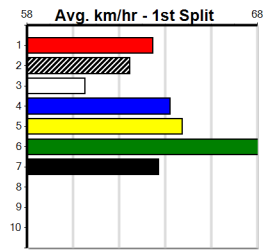

SPORTSBET HT1

Distance: 400m, Race Type: Mixed 6/7 Heat, Total Prizemoney: $2,925
1st: $1,950, 2nd: $600, 3rd: $300, 4th: $75

PENNY INTENTION (1) finally has a good draw and looks suited to this class of race. KENZIE KID (2) is every chance to lead and looks a strong each way chance. HERE HUGO (7) shows promise and is armed with loads of early speed.

Watchdog Tips: 1 2 7 8 Bet: Box Trifecta 1,2,7,8 ($10 for 41.67%)

Form Box Wgt Dist Track Date Time BON Margin 1st/2nd (Time) PIR Checked Comment W/R Split 1 S/P Grade
PENNY INTENTION [6] Has the right draw, class suits, go close. $7.00
BK Bitch Nov-21 Sire: AUSSIE INFRARED Dam: JANE'S INTENTION
Owner(s): O'Neill Racing (SYN), T O'Neill, T O'Neill, T O'Neill, M O'Neill
Trainer: Taylor O'Neill (Pearcedale)
Winning Distances: < 300m (0) 300 - 399m (0) 400 - 499m (1) 500 - 599m (1) 600 - 699m (0) > 700m (0)
Winning Weights: 32.6(1) 32.8(1)
1st (4) 32.6 450 TRA R1 26-Feb-24 25.65 25.44 2.75L HARVEY INTENTION (25.82) Q/111 . . . . 6.71 $4.10 M
5th (4) 32.7 450 TRA R7 04-Mar-24 25.77 25.07 11.00 VICTORY CHAD (25.07) M/345 . . . . 6.84 $7.20 T3-RW
3rd (7) 32.2 460 WGL R4 23-Apr-24 26.66 25.67 12.00 MY MARGOT (25.87) M/644 . . . . 6.90 $41.20 RWH
3rd (2) 32.7 460 WGL R4 30-Apr-24 26.26 25.78 3.75L ERZA SCARLET (26.00) M/444 . . . . 6.68 $12.70 7
3rd (5) 32.8 460 WGL R3 07-May-24 26.31 26.07 3.00L SMOKIN' PADDY (26.12) M/333 . . . . 6.64 $24.60 7
1st (4) 32.8 515 SAP R11 13-May-24 30.10 29.81 2.00L MEMPHIS RAINS (30.23) M/1111 . . . . 5.18 $22.10 X67H
6th (4) 32.8 515 SAN R2 24-May-24 30.50 29.17 9.00L LOVELY LAINEY (29.89) S/8666 . . . . 5.34 $11.30 X67F
5th (4) 33.1 515 SAN R2 30-May-24 30.45 29.95 6.50L FLYING DINAR (30.01) M/7655 . . . . 5.32 $47.60 6G
Last 3 wins NOT included above
Box History
Bx 1st 2nd 3rd 4th 5th 6th 7th 8th
1 1 1 1 1 1 1 1
2 1 1 1 1 1 1 1
3 1 1 1 1 1 1 1
4 2 1 1 2 1 1 1
5 1 1 1 1 1 1 1
6 1 1 1 1 1 1 1
7 1 1 1 1 1 1 1
8 1 1 1 1 1 1 1
Prize Best $4290.00
Starts NBT
Trk/Dts 11-2-0-4
APM 2-0-0-0 2908

Form Box Wgt Dist Track Date Time BON Margin 1st/2nd (Time) PIR Checked Comment W/R Split 1 S/P Grade
KENZIE KID [7] Can explode out of the traps, major player. $3.40
BK Bitch Apr-22 Sire: HARD STYLE RICO Dam: POPPY TALK
Owner(s): A Gringhuis
Trainer: Arend Gringhuis (Ripplebrook)
Winning Distances: < 300m (0) 300 - 399m (0) 400 - 499m (1) 500 - 599m (0) 600 - 699m (0) > 700m (0)
Winning Weights: 26.0(1)
6th (4) 26.4 400 WGL R1 28-May-24 23.43 22.34 5.50L SECRET WITHIN (23.08) M/56 . . . . 8.72 $31.30 M
1st (4) 26.0 435 SLE R2 02-Jun-24 24.64 24.37 2.25L SAND DUNES (24.78) Q/111 . . . . SW 5.20 $21.30 M
8th (4) 25.9 510 SLE R6 09-Jun-24 30.24 28.73 13.00 ELITE DARA (29.39) M/688 . . . . 9.67 $4.30 X67H
8th (7) 26.1 400 WGL R4 13-Jun-24 24.41 22.90 8.50L CERTAIN MAGIC (23.84) M/777 . . . . 9.07 $1.60 7
7th (3) 25.9 400 WGL R9 20-Jun-24 23.55 22.89 8.00L NOTORIOUS BLAZE (23.02) M/77 . . . . 8.93 $5.70 T3-7
2nd (5) 25.8 400 WGL R4 27-Jun-24 23.10 22.85 3.75L CRYPTO ROYALTY (22.85) M/32 . . . . SW 8.52 $5.60 7
Last 3 wins NOT included above
Box History
Bx 1st 2nd 3rd 4th 5th 6th 7th 8th
1 1 1 1 1 1 1 1
2 1 1 1 1 1 1 1
3 1 1 1 1 1 1 1
4 1 1 1 1 1 1 1
5 1 1 1 1 1 1 1
6 1 1 1 1 1 1 1
7 1 1 1 1 1 1 1
8 1 1 1 1 1 1 1
Prize Best $2000.00
Starts NBT
Trk/Dts 6-1-1-0
APM 4-0-1-0 2000