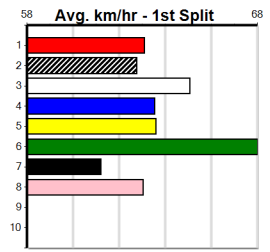

SPORTSBET HT3

Distance: 400m, Race Type: Mixed 6/7 Heat, Total Prizemoney: $2,925
1st: $1,950, 2nd: $600, 3rd: $300, 4th: $75

ELENA'S JEBRYNAH (3) never looked threatened in her smart win here last week and a repeat performance would see her winning again. SACRED SWORD (6) returns to this circuit following a series of smart straight track runs at Healesville.

Watchdog Tips: 3 6 8 1 Bet: Win 3

BE GRACEFUL [6] Comes into calculations off this draw. $8.50
BK Bitch Nov-20 Sire: BERNARDO Dam: ZIPPING TINA
Owner(s): G Mcmillan
Trainer: Elaine Wood (Nambrok)
Winning Distances: < 300m (0) 300 - 399m (1) 400 - 499m (1) 500 - 599m (0) 600 - 699m (0) > 700m (0)
Winning Weights: 26.2(1) 27.1(1)
Race results table with columns: Rank, Horses, Dist, Track, Date, Time, B/N, Margin, 1st/2nd (Time), PIR, Checked, Comment, W/R, Split 1, S/P, Grade.

PARIS CALLING [6] Can show early speed at times, keep safe. $15.00
WF Bitch Oct-21 Sire: OUT OF RANGE Dam: TAYLOR'S CHIP
Owner(s): S Porteus
Trainer: William Major (Tanjil South)
Winning Distances: < 300m (0) 300 - 399m (2) 400 - 499m (0) 500 - 599m (0) 600 - 699m (0) > 700m (0)
Winning Weights: 28.2(1) 29.0(1)
Race results table with columns: Rank, Horses, Dist, Track, Date, Time, B/N, Margin, 1st/2nd (Time), PIR, Checked, Comment, W/R, Split 1, S/P, Grade.

ELENA'S JEBRYNAH (NSW)[6] Impressive all the way win last time, go close. $3.00
BK Bitch Feb-22 Sire: WOW Dam: LITTLE JEBRYNAH
Owner(s): B Sykes
Trainer: Bryan Sykes (Upper Beaconsfield)
Winning Distances: < 300m (0) 300 - 399m (0) 400 - 499m (2) 500 - 599m (0) 600 - 699m (0) > 700m (0)
Winning Weights: 26.0(1) 26.1(1)
Race results table with columns: Rank, Horses, Dist, Track, Date, Time, B/N, Margin, 1st/2nd (Time), PIR, Checked, Comment, W/R, Split 1, S/P, Grade.

FAMOUS CLUB [7] Injury prone but has talent, take on trust. $8.50
BE Dog May-22 Sire: FERNANDO BALE Dam: ZIPPING TIFFANY
Owner(s): THE SIP (SYN), J Harradine, T Redmond, W Vassallo
Trainer: Karen Pitt (Pearcedale)
Winning Distances: < 300m (0) 300 - 399m (0) 400 - 499m (1) 500 - 599m (0) 600 - 699m (0) > 700m (0)
Winning Weights: 31.1(1)
Race results table with columns: Rank, Horses, Dist, Track, Date, Time, B/N, Margin, 1st/2nd (Time), PIR, Checked, Comment, W/R, Split 1, S/P, Grade.

CHECK IT OUT [7] *** SCRATCHED *** $7.50
BK Bitch Nov-22 Sire: AUSSIE INFRARED Dam: POISE
Owner(s): B Clark
Trainer: Bianca Clark (Briagolong)
Winning Distances: < 300m (0) 300 - 399m (0) 400 - 499m (1) 500 - 599m (0) 600 - 699m (0) > 700m (0)
Winning Weights: 26.7(1)
Race results table with columns: Rank, Horses, Dist, Track, Date, Time, B/N, Margin, 1st/2nd (Time), PIR, Checked, Comment, W/R, Split 1, S/P, Grade.

1

2

3

4

5