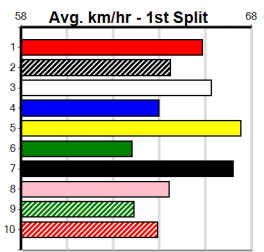

PHOTO MAN AT STUD DAMSELS DASH

Distance: 400m, Race Type: Grade 5, Total Prizemoney: $2,925
1st: $1,950, 2nd: $600, 3rd: $300, 4th: $75

ASTON MONARCHY (1) comes here for the first time with superior form and from the gun draw looks the one to catch. SPICY MINX (2) is near faultless early and should be prominent throughout. SWOOPING SWAN (8) must be respected.

Watchdog Tips: **1 2 8 7** Bet: **Box Quinella 1,2 ($10 for 1000%)**

Main race listing table with columns: Form Box, Wgt, Dist, Track, Date, Time, BON, Margin, 1st/2nd (Time), PIR, Checked, Comment, W/R, Split 1, S/P, Grade. Includes detailed entries for ASTON MONARCHY [5], SPICY MINX [5], CRUELLA [5], STUNNING ONE [5], and HARD PRESS [5].

$2.20

Box History

Box History table for Aston Monarchy with columns Bx, 1st, 2nd, 3rd, 4th, 5th, 6th, 7th, 8th and Prize/Best/Starts/Trk/Dts/APM.

$4.00

Box History

Box History table for Spicy Minx with columns Bx, 1st, 2nd, 3rd, 4th, 5th, 6th, 7th, 8th and Prize/Best/Starts/Trk/Dts/APM.

$8.00

Box History

Box History table for Cruella with columns Bx, 1st, 2nd, 3rd, 4th, 5th, 6th, 7th, 8th and Prize/Best/Starts/Trk/Dts/APM.

$26.00

Box History

Box History table for Stunning One with columns Bx, 1st, 2nd, 3rd, 4th, 5th, 6th, 7th, 8th and Prize/Best/Starts/Trk/Dts/APM.

$8.50

Box History

Box History table for Hard Press with columns Bx, 1st, 2nd, 3rd, 4th, 5th, 6th, 7th, 8th and Prize/Best/Starts/Trk/Dts/APM.