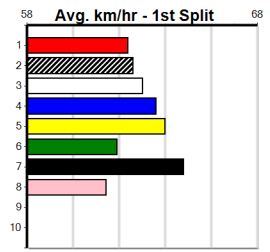

SPORTSBET HT2

Distance: 400m, Race Type: Mixed 6/7 Heat, Total Prizemoney: $2,925
1st: $1,950, 2nd: $600, 3rd: $300, 4th: $75

FROM MARCH (2) is drawn to settle top 2 and looks suited to a race of this nature. ROYAL PRIDE (3) is near faultless early and should be prominent throughout. SORRY I'M LATE (4) continues to improve and is a strong each way hope.

Watchdog Tips: 2 3 4 8 Bet: Box Quinella 2,3,4 ($10 for 333.33%)

BE LITTLE [6] Reliable beginner, handy run last time, place. $18.00
BK Dog Nov-20 Sire: BERNARDO Dam: ZIPPING TINA
Owner(s): G Mcmillan
Trainer: Gary Mcmillan (Nambrok)
Winning Distances: < 300m (0) 300 - 399m (2) 400 - 499m (0) 500 - 599m (0) 600 - 699m (0) > 700m (0)
Winning Weights: 31.4(1) 31.5(1)
4th (4) 30.2 300 HVL R9 03-May-24 17.38 16.90 2.25L FEROCIOUS SANDY (17.23) S/6 . . . 4.11 $5.90 T3-6
5th (1) 30.4 300 HVL R9 10-May-24 17.53 16.89 6.50L QUEEN MAGGIE (17.10) M/4 . . . 4.11 $3.50 T3-6
3rd (3) 30.9 435 SLE R5 22-May-24 25.10 24.63 3.00L JOY RIDE (24.89) Q/442 . . . 5.46 $13.50 X67
3rd (8) 30.5 350 HVL R10 29-May-24 19.94 19.45 3.75L CYCLONE NICK (19.69) M/3 . . . 6.84 $3.20 6G
4th (7) 30.8 395 TRA R11 03-Jun-24 23.15 22.68 4.50L SKY BLAZER (22.86) Q/245 . . . 3.87 $18.80 6G
6th (1) 31.5 510 SLE R5 09-Jun-24 30.48 28.73 14.00 DAINTREE CHIEF (29.54) Q/155 . . . VO 9.33 $27.80 X67H
6th (2) 31.1 350 TRA R2 21-Jun-24 20.81 19.98 12.00 PERCIVAL (19.98) M/777 . . . 7.04 $27.60 X67
2nd (8) 30.8 400 WGL R10 27-Jun-24 23.09 22.85 0.75L BLACK PRESTIGE (23.04) Q/22 . . . SW 8.59 $8.80 6G
Last 3 wins NOT included above
1st (8) 31.4 300 HVL R2 29-May-23 17.08 16.78 2.00L OHANA RANADI (17.21) Q/1 . . . 3.97 $7.10 T3-M
1st (2) 31.5 350 TRA R2 31-Jul-23 20.18 20.18 2.00L HOPES AND DREAMS (20.32) M/22 . . . 6.81 $2.40 7

FROG MARCH [6] Drawn to settle on the speed, hard to hold out. $3.00
BD Dog Mar-22 Sire: ASTON DEE BEE Dam: FUGACIOUS
Owner(s): J Guy
Trainer: Susan Dalton (Coldstream)
Winning Distances: < 300m (0) 300 - 399m (2) 400 - 499m (0) 500 - 599m (0) 600 - 699m (0) > 700m (0)
Winning Weights: 35.1(1) 35.3(1)
1st (8) 35.3 390 BAL R1 24-Apr-24 22.44 22.02 8.00L LEONARDO ZEAL (22.98) M/11 . . . SW 8.45 $18.80 MH
7th (4) 35.3 390 BAL R1 02-May-24 22.86 21.93 9.50L FORBES SUPREME (22.20) M/75 . . . 8.87 $5.00 MF
2nd (6) 35.7 515 SAP R10 13-May-24 30.42 29.81 6.00L QILIN BALE (30.02) M/2112 . . . 5.15 $4.90 X67H
1st (1) 35.1 350 HVL R2 09-Jun-24 19.41 19.29 1.75L FLYING GENERAL (19.52) M/1 . . . 6.49 $5.50 X67
Last 3 wins NOT included above

ROYAL PRIDE [6] Near faultless early, plays a major part. $3.00
BK Dog Mar-22 Sire: SHIMA SHINE Dam: LAKEVIEW ISLA
Owner(s): BGB SYN (SYN), G Elston, B Elston
Trainer: Bree Elston (Sale)
Winning Distances: < 300m (0) 300 - 399m (0) 400 - 499m (2) 500 - 599m (0) 600 - 699m (0) > 700m (0)
Winning Weights: 36.7(1) 36.8(1)
6th (1) 37.1 435 SLE R1 08-May-24 25.55 24.32 12.00 PAW BRADLEY (24.73) Q/555 . . . 5.50 $5.70 M
1st (6) 36.7 435 SLE R1 26-May-24 24.84 24.46 1.00L SAND DUNES (24.90) M/111 . . . SW 5.27 $8.10 M
3rd (3) 37.1 435 SLE R4 05-Jun-24 24.97 24.37 2.25L RYDER'S MAGIC (24.81) M/222 . . . 5.30 $7.00 7
1st (2) 36.8 435 SLE R2 16-Jun-24 24.91 24.37 0.75L KEEP ME CLOSE (24.96) Q/111 . . . 5.23 $7.40 7
2nd (2) 36.8 435 SLE R3 23-Jun-24 24.84 24.37 1.00L DR. LETTIE (24.78) M/111 . . . 5.26 $4.20 X67
Last 3 wins NOT included above