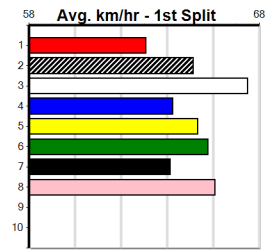

PAUA OF BUDDY AT STUD

Distance: 400m, Race Type: Grade 5, Total Prizemoney: $2,925
1st: $1,950, 2nd: $600, 3rd: $300, 4th: $75

MISTER EASY (2) can show explosive early speed in his races and will appreciate the drop in class. AUSSIE SUPREME (8) races well here and is well up to this company. HAMILLSON (3) is a veteran sprinter still racing at a good level.

Watchdog Tips: 2 8 3 7 Bet: Win 2

SPEEDY SWAN [5] Comes into calculations off this draw. $10.00
Owner(s): D Williamson
Winning Distances: < 300m (0) 300 - 399m (4) 400 - 499m (0) 500 - 599m (0) 600 - 699m (0) > 700m (0)
Box History table and Prize Best Starts Trk/Dts APM statistics.

MISTER EASY [5] Class edge, can fly early doors, hard to catch. $2.00
Owner(s): J Portelli
Winning Distances: < 300m (0) 300 - 399m (1) 400 - 499m (5) 500 - 599m (3) 600 - 699m (0) > 700m (0)
Box History table and Prize Best Starts Trk/Dts APM statistics.

HAMILLSON [5] Veteran still racing at a good level, threat. $10.00
Owner(s): FARRELL AND HILL (SYN), R Hill, R Farrell
Winning Distances: < 300m (0) 300 - 399m (2) 400 - 499m (4) 500 - 599m (13) 600 - 699m (0) > 700m (0)
Box History table and Prize Best Starts Trk/Dts APM statistics.

DJANGO MASKIELL [5] Can produce a big run at times, keep safe. $15.00
Owner(s): J Maskiell
Winning Distances: < 300m (0) 300 - 399m (4) 400 - 499m (10) 500 - 599m (6) 600 - 699m (0) > 700m (0)
Box History table and Prize Best Starts Trk/Dts APM statistics.

TOMMY'S HITMAN [5] Found to be injured last start, take on trust. $10.00
Owner(s): M Pease
Winning Distances: < 300m (0) 300 - 399m (5) 400 - 499m (1) 500 - 599m (0) 600 - 699m (0) > 700m (0)
Box History table and Prize Best Starts Trk/Dts APM statistics.