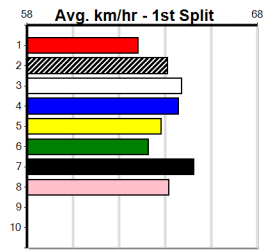

SENNACHIE AT STUD

Distance: 400m, Race Type: Grade 5, Total Prizemoney: $2,925

1st: $1,950, 2nd: $600, 3rd: $300, 4th: $75

VALENCIA JIM (8) has enough early speed to cross an lead and could prove hard to catch. PERSUASION (7) is another speedy type who should be on the speed from the outset. AKINA CRUSADER (5) once balanced can show good speed.

Watchdog Tips: [8] [7] [5] [2] Bet: Box Trifecta 2,5,7,8 ($10 for 41.67%)

Race card for CRUISING THROUGH [5]. Includes dog details, owner N Shingles, winning distances, weights, and a box history table. Prize money is $15.00.

Race card for FLYING BUTCHER [5]. Includes dog details, owner P Kelly, winning distances, weights, and a box history table. Prize money is $12.00.

Race card for BETTER BANJO [5]. Includes dog details, owner A Davis, winning distances, weights, and a box history table. Prize money is $6.00.

Race card for MAJOR MIKE [5]. Includes dog details, owner M Pease, winning distances, weights, and a box history table. Prize money is $12.00.

Race card for AKINA CRUSADER [5]. Includes dog details, owner TAMBO (SYN), S Mckay, J Rowley, D Mckay, winning distances, weights, and a box history table. Prize money is $6.00.