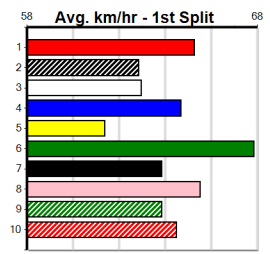

OAKS SUPER BOX FOR HIRE

Distance: 460m, Race Type: Grade 5, Total Prizemoney: $2,925
1st: $1,950, 2nd: $600, 3rd: $300, 4th: $75

WILD SERENA (8) finished runner up here last week in a stronger race and has the speed to lead throughout. DUNDEE DIXIE (3) was a fast 25.87 winner here last week and a repeat effort would see her feature in the finish.

Watchdog Tips: 8 3 6 2 Bet: Win 8

TIGGER INTENTION [5] Comes into calculations off this draw. $10.00
Owner(s): O'Neill Racing (SYN), T O'Neill, T O'Neill, M O'Neill
Trainer: Taylor O'Neill (Pearcedale)
Box History table and Prize Best Starts table included.

FREE FALLING [5] Racing in career best form, respect. $7.00
Owner(s): C Mackie
Trainer: Leon Lacy (Noble Park)
Box History table and Prize Best Starts table included.

DUNDEE DIXIE [5] Fast last start winner here, big threat. $3.70
Owner(s): G Scott-smith
Trainer: Geoffrey Scott-smith (Pakenham)
Box History table and Prize Best Starts table included.

FLYING RYKER [5] Find this harder than most recent win. $15.00
Owner(s): Palm Ridge Friends (SYN), L Burke, G Harris
Trainer: Leanne Burke (Alberton West)
Box History table and Prize Best Starts table included.

SMOOTH COLLINDA [5] Capable of running a cheeky race at odds. $10.00
Owner(s): S Tyler
Trainer: Samuel Tyler (Boisdale)
Box History table and Prize Best Starts table included.

1
2
3

3

4

5