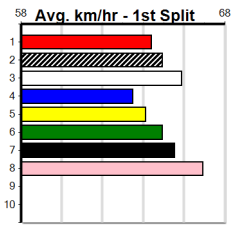

Wining Boxes

Meadows (MEP)

GRV VICBRED SERIES HT3

Distance: 525m, Race Type: Grade 5 Heat, Total Prizemoney: \$3,340
1st: \$2,230, 2nd: \$690, 3rd: \$345, 4th: \$75

7

8:48PM

(VIC time)

DAINTREE DAZZLER (1) is drawn to perfection, can sit on the speed and take off mid race and prove too classy. BACK TO SCRATCH (4) is better than his recent form reads and just needs an ounce of luck going into the first bend to feature.