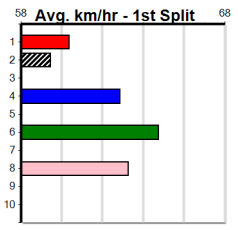

AMRON BOY AT STUD

Distance: 600m, Race Type: Mixed 6/7, Total Prizemoney: $3,940
1st: $2,640, 2nd: $815, 3rd: $410, 4th: $75

9

9:28PM

(VIC time)

LIVEABLE (6) looks primed for this after two solid placings this track and distance. SHAWDOWS OF BLUE (8) is very much suited to the smaller line-up and can really put the paw to the floor through the middle stages of this event.

Watchdog Tips: **6** **8** **1** **4** **Bet:** **Box Quinella 6,8 ($10 for 1000%)**