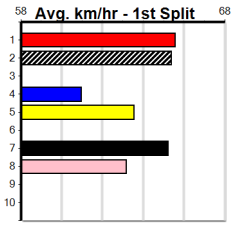

Meadows (MEP)

SPORTSBET EVERY DOG HAS ITS DAY

Distance: 525m, Race Type: Grade 5, Total Prizemoney: \$3,340
1st: \$2,230, 2nd: \$690, 3rd: \$345, 4th: \$75

11

10:06PM

(VIC time)

SUPER TONE (7) looks every chance to lead here and is a different chaser when on the arm.
WEBLEC WRANGLER (2) relies on luck being a slow beginner and wide runner but clearly is as talented as any of his counterparts.