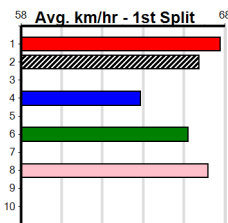

GRV DISTANCE RACING

Distance: 730m, Race Type: Special Event, Total Prizemoney: $4,445
1st: $2,990, 2nd: $920, 3rd: $460, 4th: $75

4

7:48PM

(VIC time)

POMMEL BOY (2) is much better than his form reads and looks suited to the small line-up and this class of race. EXCAVATOR TICKET (6) is another who has been racing in tougher company and he can make a mid-race move.

Watchdog Tips:

2

6

8

1

Bet:

Win 2