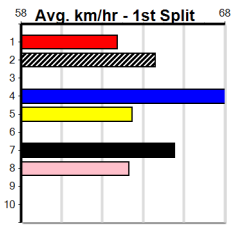

MEADOWS CONFERENCE & EVENTS

Distance: 525m, Race Type: Mixed 4/5, Total Prizemoney: \$3,875
 1st: \$2,600, 2nd: \$800, 3rd: \$400, 4th: \$75

10

9:46PM

(VIC time)

AFIRE (4) holds a class edge and should find the arm early here and is a tough proposition to beat when out in front. HE SHINES (8) has his ideal draw and looks a strong exacta option. THUNDERBOLT ROSS (5) can run home into a minor placing.