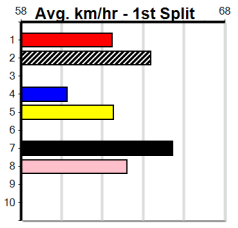

Meadows (MEP)

CITY VIEW BISTRO

Distance: 525m, Race Type: Mixed 6/7, Total Prizemoney: $3,340
1st: $2,230, 2nd: $690, 3rd: $345, 4th: $75

3

7:28PM

(VIC time)

WHATEVER HE SAID (8) has been racing in tougher races and has the early speed to make every post a winner. MAD KEV (1) showed his best form here last week with a handy 30.46 all the way win. I'M HONEY (2) can settle on the speed.

Watchdog Tips: **8** **1** **2** **4** **Bet:** **Win 8**