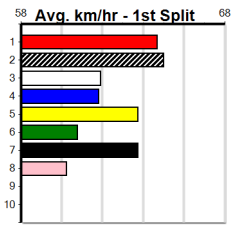

SPORTSBET SET A DEPOSIT LIMIT

Distance: 525m, Race Type: Maiden, Total Prizemoney: $2,860
1st: $1,900, 2nd: $590, 3rd: $295, 4th: $75

1
6:48PM
(VIC time)

RUXTON GIRL (1) is armed with blistering early speed and can head down the back straight with a healthy lead. SET TO SIZZLE (2) shows some ability and will be better for last weeks run here. REALITY PIE (6) ran a handy placing on debut.

Watchdog Tips: **1** **2** **6** **7** **Bet:** **Win 1**

1 RUXTON GIRL [M] *Can set up a healthy lead early, hard to catch*
BK B Jul-22 FERNANDO BALE **SILKEN** **$2.50**
Trainer: Jeffrey Britton (Anakie)
2nd (8) 25.6 450 SHP R1 30-May-24 25.72 25.51 2.00LPLAY THE MUSIC (25.59) Q/222 . . . . 6.74 $3.10 M
2nd (2) 25.6 450 SHP R7 03-Jun-24 25.37 24.99 5.50LZEUS THUNDERBOLT (24.99) Q/222 . . . . 6.66 $5.80 MH
2nd (1) 25.3 450 SHP R4 10-Jun-24 25.47 25.25 2.50LREANNA'S PRIDE (25.31) Q/222 . . . . 6.64 $21.80 MSF
6th (6) 25.2 450 SHP R2 15-Jun-24 25.54 24.94 7.00LZEUS THUNDERBOLT (25.08) M/667 . SW . 6.78 $33.30 GL
Owner(s): S O'hehir

Winning Boxes

1	2	3	4	5	6	7	8
Prize							
Best							
Starts							
Trk/Dst							
APM							

2 SET TO SIZZLE [M] *Shows promise, better for last weeks run, danger*
WBE D Dec-22 FERNANDO BALE **MEPUNGA FREDA** **$4.00**
Trainer: Jeffrey Britton (Anakie)
5th (8) 30.9 450 WBL R1 13-Jun-24 26.04 25.20 9.50LMAGNUM RIOT (25.41) M/534 . . . . 6.78 $6.70 MH
4th (8) 31.3 525 MEP R3 26-Jun-24 30.84 30.08 7.50LCANYA JIVE (30.32) M/3555 . . . . 5.28 $2.70 MH
Owner(s): KRAMERICA (SYN), G Farrugia, W Gallagher

Winning Boxes

1	2	3	4	5	6	7	8
Prize							
Best							
Starts							
Trk/Dst							
APM							

3 SUMMER SPRITZ [M] *New here, lacks early speed, place best.*
WBK B Jul-22 FERNANDO BALE **SILKEN** **$26.00**
Trainer: Emma Palma (Lara)
5th (5) 27.0 400 GEL R9 23-Apr-24 23.36 22.56 5.50LRIVERDALE TURBO (23.00) M/75 . . . . 8.88 $3.50 M
5th (1) 27.0 520 GEL R4 27-Apr-24 30.93 29.69 8.50LFLAWS AND SINS (30.36) M/6666 . . . . 5.62 $16.60 M
6th (8) 27.1 520 GEL R4 07-May-24 31.29 30.39 13.00LLIVEABLE (30.44) S/6655 . . . . 5.61 $45.10 M
4th (4) 26.1 460 GEL R3 18-Jun-24 26.42 25.76 9.50LHOT SAKI (25.76) M/334 . . . . 6.72 $42.40 M
Owner(s): E Palma

Winning Boxes

1	2	3	4	5	6	7	8
Prize							
Best							
Starts							
Trk/Dst							
APM							

4 CIRCLE ROUND [M] *Risky beginner, can move wide, needs some luck*
WDKB B Jan-22 WOV **GAMMA BALE** **$12.00**
Trainer: Clinton Keith (Ocean Grove)
7th (7) 26.3 525 MEP R1 29-May-24 31.88 29.92 18.00LHARVEY INTENTION (30.63) S/5777 . V0 W 5.43 $8.30 M
3rd (8) 26.3 400 GEL R1 14-Jun-24 22.97 22.54 3.25LMISS PATSY (22.76) S/33 . . . . 8.67 $10.20 M
2nd (4) 26.2 460 GEL R2 22-Jun-24 26.69 26.08 6.50LHURDLING HAROLD (26.23) M/433 . . . W 6.94 $2.10 M
5th (3) 26.4 400 GEL R1 25-Jun-24 23.08 22.50 3.25LPAW MARVEL (22.85) M/56 . . . . 8.80 $3.70 M
Owner(s): K Muscat

Winning Boxes

1	2	3	4	5	6	7	8
Prize							
Best							
Starts							
Trk/Dst							
APM							

5 COCONUT CARTER [M] *Been racing in some strong maiden races, respect*
BK D May-22 EBBY JET POWER **COCONUT MISS** **$14.00**
Trainer: Peter Gabriel (Toolern Vale)
4th (3) 35.4 450 SHP R10 03-Jun-24 25.86 24.99 9.00LVAN WYCK (25.24) M/355 . . . . 6.66 $11.30 MH
8th (3) 35.1 450 SHP R5 10-Jun-24 25.93 25.25 10.00LBEBOP JAZZ (25.25) S/888 . . . . 7.14 $19.80 MSF
5th (1) 34.9 450 WBL R3 13-Jun-24 25.97 25.20 6.00LVITAL STEP (25.56) M/455 . . . . 6.86 $4.50 MH
Owner(s): P Gabriel

Winning Boxes

1	2	3	4	5	6	7	8
Prize							
Best							
Starts							
Trk/Dst							
APM