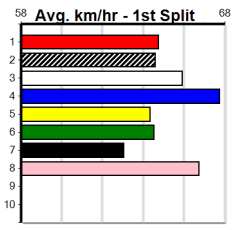

FERNANDO MICK AT STUD

Distance: 600m, Race Type: Mixed 4/5, Total Prizemoney: $4,445
1st: $2,990, 2nd: $920, 3rd: $460, 4th: $75

Watchdog Tips: 2 4 6 8 Bet: Win 2

KING OWEN (2) is suited to this class and an inside draw and looks hard to beat. SERENE EQUITY (4) can either lead or come off the speed to win. NINETYMILE VENOM (6) just needs an ounce luck going into the first bend to feature.

Table header with columns: Form, Box, Weight, Dist, Track, Date, Time, BON, Margin, 1st/2nd (Time), PIR, Checked, Comment, W/R, Split 1, S/P, Grade.

1 IT'S A RUNAWAY [5] Struggling to find best form, place at best. $21.00. Includes horse details, track record, and winning boxes.

2 KING OWEN [5] Flying at present, should win with a clear run. $2.60. Includes horse details, track record, and winning boxes.

3 MAGIC DARK STAR [5] Can show early speed but others look faster. $14.00. Includes horse details, track record, and winning boxes.

4 SERENE EQUITY (WA)[4] Smart front running chaser, major player. $3.40. Includes horse details, track record, and winning boxes.

5 CASH NOW (NSW)[5] Risky beginner, tough draw, place best. $18.00. Includes horse details, track record, and winning boxes.

6 NINETYMILE VENOM (QLD)[5] Talented, can threaten with even luck. $7.00. Includes horse details, track record, and winning boxes.

7 STARBURST CANDY [5] Racing below par and is desperate for the inside. $26.00. Includes horse details, track record, and winning boxes.

8 HENRY INTENTION [5] Prefer inside but is racing in top form, respect. $4.80. Includes horse details, track record, and winning boxes.

9 *** NO RESERVE ***. Includes trainer and owner information.

10 *** NO RESERVE ***. Includes trainer and owner information.