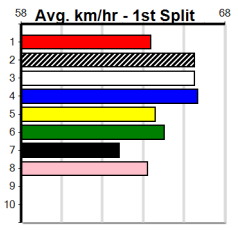

Meadows (MEP)

GRV VICBRED SERIES HT1

Distance: 525m, Race Type: Grade 5 Heat, Total Prizemoney: \$3,340
1st: \$2,230, 2nd: \$690, 3rd: \$345, 4th: \$75

5

8:08PM

(VIC time)

FUNNY OLD FELLOW (2) can run the hands off the clock when given clear air and just needs a relatively clear run to take out this event. ONE MORE BURN (3) can explode out to an early lead and give her rivals something to catch.