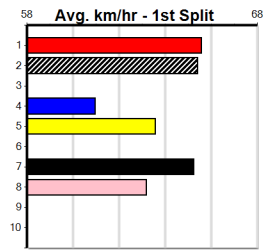

11
10:06PM

(VIC time)

SPORTSBET EVERY DOG HAS ITS DAY

Distance: 525m, Race Type: Grade 5, Total Prizemoney: $3,340
1st: $2,230, 2nd: $690, 3rd: $345, 4th: $75

SUPER TONE (7) looks every chance to lead here and is a different chaser when on the arm.
WEBLEC WRANGLER (2) relies on luck being a slow beginner and wide runner but clearly is as talented as any of his counterparts.

Watchdog Tips: 7 2 1 8 **Bet:** Trifecta 2,7/1,2,7/1,2,7,8 ($10 - 125%)

1

REDSHIFT ALPHA (NSW)[5] Comes into calculations of this draw. $12.00

RF Dog Mar-21 Sire: BARCIA BALE Dam: TAYLOR MADE STAR
Owner(s): Tweddle G Tweddle (SYN), P Tweddle, G Russell
Winning Distances: < 300m (0) 300 - 399m (2) 400 - 499m (4) 500 - 599m (2) 600 - 699m (0) > 700m (0)
Winning Weights: 34.0(1) 34.2(1) 34.5(1) 34.7(2) 34.8(2) 34.9(1)
Trainer: Terrence Reid (Yuroke)

Form	Box	Wgt	Dist	Track	Date	Time	BOB	Margin	1st/2nd (Time)	PIR	Checked	Comment	WR	Split 1	S/P	Grade
4th (5)		35.0	525	MEA	R12	20-Apr-24	30.48	29.87	2.50L ASTON HORNET (30.31)	M/1111	.	.	.	5.17	$7.40	5
7th (2)		34.6	525	MEA	R10	27-Apr-24	31.06	29.69	16.00 STORMY DAY (29.97)	M/5446	.	.	.	5.24	$22.90	5H
5th (5)		34.4	300	HVL	R12	05-May-24	16.96	16.69	4.00L NEVER ANY DOUBT (16.69)	M/7	.	.	.	4.04	$28.30	5
3rd (7)		34.9	300	HVL	R11	12-May-24	16.99	16.66	2.00L MINI STAR (16.86)	M/3	.	.	.	4.03	$16.10	5
7th (2)		35.1	350	HVL	R9	19-May-24	20.07	19.28	10.00 GRETEL'S GIRL (19.39)	M/5	.	V14	.	6.85	$16.50	X45
4th (7)		35.0	300	HVL	R4	09-Jun-24	17.14	16.75	3.5L SAILPLANE (16.90)	M/7	.	.	.	4.02	$23.80	5
4th (6)		34.6	525	MEP	R10	19-Jun-24	30.65	30.06	8.50L GUNAI BOLD (30.06)	M/2444	.	.	.	5.19	$78.70	X34
7th (7)		34.4	525	MEP	R6	26-Jun-24	31.01	30.08	13.00 CABAO KYANITE (30.13)	M/5677	.	.	.	5.17	$124.80	X45

Last 3 wins NOT included above

1st (4)		34.5	472	BUL	R7	04-Jul-23	26.35	26.35	3.5L WHISKEY REEF (26.60)	321	.	321	.	10.07	$3.70	X45
1st (2)		34.7	525	MEP	R4	27-Mar-24	30.23	29.96	1.00L CREDITOR (30.29)	Q/1111	.	.	.	5.12	$3.60	X45
1st (5)		34.9	515	SAP	R9	31-Mar-24	29.94	29.79	1.75L DOMINATE (30.05)	M/2111	.	.	.	5.19	$2.80	5

Box History

Bx	1st	2nd	3rd	4th	5th	6th	7th	8th
1	1	1						
2	2	1				1	2	
3	1		1	2				
4	2		1	1		1	1	
5	1				1	2	1	1
6		1						1
7	1		3	1	1			1
8					2			1

Prize Best Starts Trk/Dts APM

Prize	$20940.00
Best Starts	30.23(2)-27/3/24
Trk/Dts	40-8-3-5
APM	8-1-0-0
	3978