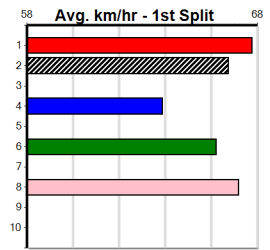

GRV DISTANCE RACING

4

7:48PM

(VIC time)

Distance: 730m, Race Type: Special Event, Total Prizemoney: $4,445
1st: $2,990, 2nd: $920, 3rd: $460, 4th: $75

POMMEL BOY (2) is much better than his form reads and looks suited to the small line-up and this class of race. EXCAVATOR TICKET (6) is another who has been racing in tougher company and he can make a mid-race move.

Watchdog Tips: **2** **6** **8** **1** **Bet:** **Win 2**

Form Box	Wgt	Dist	Track	Date	Time	BON	Margin	1st/2nd (Time)	PIR	Checked	Comment	WR	Split 1	S/P	Grade	
1	ERNIE THE BRUTE (NSW)[5] Drawn to settle on the speed, respect. $3.50															
	BK	Dog		May-21		Sire: SHIMA SHINE		Dam: SALDANA		Trainer: Graeme Jose (Catani)						
	Owner(s): J Moss															
	Winning Distances: < 300m (0) 300 - 399m (0) 400 - 499m (0) 500 - 599m (2) 600 - 699m (2) > 700m (0)															
	Winning Weights: 35.6(1) 35.8(1) 35.9(1) 36.5(1)															
	3rd (2)	36.9	640	SLE	R3	21-Apr-24	37.34	37.01	3.5L POMMEL BOY (37.09)	M/4332	.	.	.	6.38	$5.30	RW
	3rd (6)	36.6	715	SAN	R5	02-May-24	42.61	41.79	9.50L MEPUNGA LOAF (41.97)	M/2333	.	.	W	6.24	$16.90	5
	5th (5)	36.7	660	BAL	R4	08-May-24	38.47	37.98	7.00L PASS MARK (37.98)	Q/1112	.	.	.	12.72	$23.20	S
	7th (8)	36.6	715	SAN	R4	16-May-24	42.56	41.62	8.50L VALPOLICELLA (41.99)	M/7876	.	.	.	6.27	$50.80	SH
	8th (1)	36.8	715	SAN	R6	24-May-24	42.81	41.97	11.00 WILD CASH (42.05)	M/2336	.	.	.	6.22	$35.00	S
2nd (7)	37.0	660	BEN	R5	31-May-24	38.82	38.45	5.50L SMOLDERING DECAY (38.45)	M/3432	.	.	.	4.29	$3.10	RW	
6th (6)	36.8	595	SAN	R6	13-Jun-24	34.78	34.13	9.50L FLED THE SCENE (34.13)	M/6666	.	.	.	9.47	$44.00	5	
8th (1)	36.9	595	SAN	R7	27-Jun-24	35.03	33.79	13.00 ORLI BALE (34.15)	M/8888	.	.	.	9.53	$73.80	SH	
Last 3 wins NOT included above																
1st (3)	35.9	595	SAP	R7	29-Oct-23	34.85	34.82	2.00L PRETTY HOT (34.98)	Q/4221	.	.	.	9.54	$3.40	X67	
1st (7)	35.6	650	SHP	R7	13-Nov-23	37.83	37.83	0.50L NEWPORT FLYER (37.85)	S/4111	.	.	SW	17.55	$7.50	RW	
1st (2)	36.5	640	SLE	R8	07-Jan-24	37.45	37.45	0.50L OKAY BOOMER (37.49)	M/2222	.	.	SW	6.23	$5.30	5	

Box History									
Bx	1st	2nd	3rd	4th	5th	6th	7th	8th	
2	1	3	2					2	
3	1								
4			1	2		1		1	
5					1	2	1		
6		1	4		2	1			
7	1	1	2		1		1		
8			2	1		1	2		
Prize Best Starts								$25925.00	NBT
Trk/Dts								44-4-5-13	1-0-0-1
APM									8798