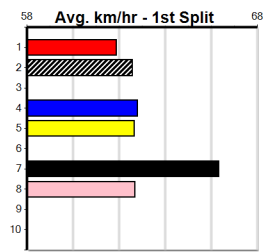

Watchdog Tips: 7 1 4 2 Bet: Trifecta 1,7/1,4,7/1,2,4,7 (\$10 - 125%)

Table with columns: Form Box, Wgt, Dist, Track, Date, Time, BON, Margin, 1st/2nd (Time), PIR, Checked, Comment, W/R, Split 1, S/P, Grade