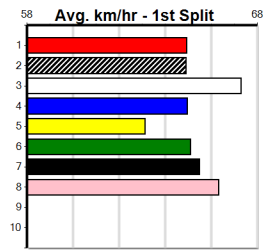

GRV VICHIBRED SERIES HT2

6

8:28PM

(VIC time)

Distance: 525m, Race Type: Grade 5 Heat, Total Prizemoney: \$3,340
1st: \$2,230, 2nd: \$690, 3rd: \$345, 4th: \$75

MEPUNGA OLLIE (8) comes into this race with back to back fast wins at Geelong and if he can cross over and lead going into the first turn it might be game, set, match. The talented and versatile SHAKE IT OFF (3) could have something to say about that