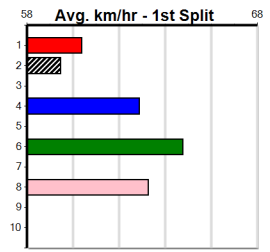

AMRON BOY AT STUD

9

9:28PM

(VIC time)

Distance: 600m, Race Type: Mixed 6/7, Total Prizemoney: $3,940
1st: $2,640, 2nd: $815, 3rd: $410, 4th: $75

LIVEABLE (6) looks primed for this after two solid placings this track and distance. SHAWDOWS OF BLUE (8) is very much suited to the smaller line-up and can really put the paw to the floor through the middle stages of this event.

Watchdog Tips: **6** **8** **1** **4** **Bet:** **Box Quinella 6,8 ($10 for 1000%)**

Form Box	Wgt	Dist	Track	Date	Time	BON	Margin	1st/2nd (Time)	PIR	Checked	Comment	WR	Split 1	S/P	Grade

1

CRAFTY BEER [7] **Continues to improve, gun draw, threat.**

BK Dog Apr-22 **Sire: MY REDEEMER Dam: BELLE'S ON BOOST**

Owner(s): Smith Racing (SYN), D Smith, J Smith

Winning Distances: < 300m (0) 300 - 399m (0) 400 - 499m (0) 500 - 599m (1) 600 - 699m (0) > 700m (0)

Winning Weights: 32.7(1)

4th (4)	33.4	460	GEL	R1	05-Apr-24	26.43	25.51	4.50L SURE OLIVER (26.12)	M/555	.	.	.	6.87	$9.10	M
6th (8)	33.0	460	GEL	R2	19-Apr-24	26.56	25.58	5.50L CABAO OPAL (26.18)	S/887	.	.	.	7.09	$11.10	MH
1st (1)	32.7	510	SLE	R2	28-Apr-24	29.34	28.95	2.00L DR. YELLOWSTONE (29.48)	M/111	.	.	SW	9.40	$7.50	M
4th (5)	33.2	515	SAP	R4	05-May-24	30.25	29.71	7.00L WREN BALE (29.80)	S/5555	.	.	.	5.47	$47.80	X67
6th (2)	33.2	460	GEL	R5	23-May-24	26.59	25.52	7.50L MARAIS BALE (26.08)	M/666	.	.	VO	6.86	$24.50	X67
6th (7)	32.9	515	SAP	R5	10-Jun-24	30.60	29.57	9.00L DUNDEE COOPER (29.98)	S/7676	.	.	.	5.51	$35.40	X67H
3rd (7)	32.8	595	SAP	R2	17-Jun-24	34.99	34.30	4.50L MY SLICK RICK (34.69)	M/4444	.	.	.	9.63	$5.90	RW
2nd (4)	32.7	595	SAP	R3	24-Jun-24	34.88	34.75	2.00L FIRST CRACK (34.75)	M/2212	.	.	.	9.62	$6.20	RW

Last 3 wins NOT included above

$8.00

Trainer: Danielle Smith (Lara)

Box History

Bx	1st	2nd	3rd	4th	5th	6th	7th	8th
1	1							
2			1			1		
3								
4		1	1	1				
5				1				
6								
7			1	1		1		
8	1		1	1		1		

Prize Best	$5795.00
Starts	FSH
Trk/Dts	14-1-2-3
APM	0-0-0-0
	3315

2

MOONLIGHT ANNIE [6] **Mixes her form but has some talent, keep safe.**

BK Bitch Mar-22 **Sire: FERNANDO BALE Dam: MY GIRL KIZZY**

Owner(s): L Gore

Winning Distances: < 300m (0) 300 - 399m (0) 400 - 499m (1) 500 - 599m (1) 600 - 699m (0) > 700m (0)

Winning Weights: 26.4(1) 26.7(1)

7th (4)	26.5	595	SAP	R4	07-Jan-24	35.63	34.81	8.50L SANDY BASA (35.06)	M/7888	.	.	.	9.91	$59.30	RW
7th (7)	26.4	595	SAP	R2	14-Jan-24	37.11	33.87	34.00 EUREKA ROBBIE (34.78)	S/7777	.	.	V3	10.35	$13.20	RW
ST (-)	26.2	390	WBL	R2	08-Apr-24	22.62		10.00 Trial Cleared	M/33	.	.	3of4	8.63		ST
4th (7)	26.4	390	WBL	R3	15-Apr-24	23.08	22.46	7.00L QUEEN SHAKA (22.60)	M/86	.	.	SW	9.25	$6.80	M
5th (5)	26.4	390	WBL	R2	18-Apr-24	23.25	22.32	5.50L GRACILIS (22.86)	M/77	.	.	.	9.42	$33.60	MH
1st (4)	26.4	400	MTG	R1	25-Apr-24	23.52	23.19	3.00L JACARANDA (23.73)	0	.	.	SAMP	11.32	$2.15	M
5th (2)	26.6	450	WBL	R7	29-Apr-24	26.06	25.64	5.50L JELLICENT BALE (25.68)	S/886	.	.	.	7.18	$12.10	7
1st (8)	26.7	512	MTG	R7	09-May-24	29.94	29.64	3.5L JOSIE'S JEWEL (30.19)		.	.	.	4.57	$9.50	RW

Last 3 wins NOT included above

$9.50

Trainer: Brendan Pursell (Lara)

Box History

Bx	1st	2nd	3rd	4th	5th	6th	7th	8th
1								
2					1	1		
3								
4	1						1	
5					1			
6								
7				1				1
8	1		1	1				

Prize Best	$1255.00
Starts	FSH
Trk/Dts	11-2-0-1
APM	0-0-0-0
	808

3

*** VACANT BOX ***

Sire: Dam:

Owner(s):

Winning Distances: < 300m (0) 300 - 399m (0) 400 - 499m (0) 500 - 599m (0) 600 - 699m (0) > 700m (0)

Winning Weights:

Trainer:

Box History