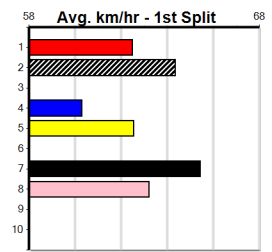

3

7:28PM

(VIC time)

Distance: 525m, Race Type: Mixed 6/7, Total Prizemoney: $3,340
1st: $2,230, 2nd: $690, 3rd: $345, 4th: $75

WHATEVER HE SAID (8) has been racing in tougher races and has the early speed to make every post a winner. MAD KEV (1) showed his best form here last week with a handy 30.46 all the way win. I'M HONEY (2) can settle on the speed.

Watchdog Tips: **8** **1** **2** **4** **Bet:** **Win 8**

1

MAD KEV [6] **Showned best form here last week, major player.** **$3.40**

BK Dog **May-22** Sire: SUPERIOR PANAMA Dam: BLAZIN' REGGIE Trainer: Vanessa Johnson (Newborough)

Owner(s): V Johnson

Winning Distances: < 300m (0) 300 - 399m (0) 400 - 499m (1) 500 - 599m (1) 600 - 699m (0) > 700m (0)

Winning Weights: 30.4(1) 31.2(1)

Post	Horse	Wgt	Dist	Track	Date	Time	Margin	1st/2nd (Time)	PIR	Checked	Comment	WR	Split 1	S/P	Grade	
1st	(7)	31.2	400	WGL	R2	16-May-24	23.24	22.71	1.00L	MY BLAZE (23.30)	M/11	.	SW	.	8.65	$3.90 T3-M
4th	(6)	30.9	460	WGL	R9	23-May-24	26.72	26.11	2.00L	JAMS NIMBLE (26.59)	S/433	.	.	.	6.79	$9.30 7
3rd	(8)	30.5	435	SLE	R4	27-May-24	25.12	24.27	1.5L	DR. NARNIA (25.03)	S/762	.	.	.	5.52	$9.20 7
8th	(8)	30.4	515	SAP	R3	03-Jun-24	30.81	29.83	13.00	CASHING OUT (29.96)	M/5788	.	VO	.	5.29	$41.40 7
ST (-)	30.4	435	SLE	R3	05-Jun-24	24.98	.	.	1.75L	Trial Cleared	S/43	.	1of4	.	5.40	ST
4th	(4)	30.7	395	TRA	R3	10-Jun-24	22.74	22.29	4.25L	USKO BALE (22.45)	S/885	.	.	.	3.97	$18.40 T3-RW
6th	(5)	30.7	525	MEA	R1	15-Jun-24	31.07	29.58	14.00	SPELL ON YOU (30.14)	S/6436	.	SW	.	5.30	$48.50 RW
1st	(4)	30.4	525	MEP	R9	26-Jun-24	30.46	30.08	0.25L	VITAL STEP (30.47)	M/1111	.	SW	.	5.17	$78.40 7

Last 3 wins NOT included above

Bx	1st	2nd	3rd	4th	5th	6th	7th	8th
1		1						
2								
3			1		1			
4	1	1		1				
5			1			1		
6				2			1	1
7	1			1				2
8		1	2	2				1

Prize Best	$5180.00
Starts	30.46(4)-26/6/24
Trk/Dts	23-2-3-4
APM	4-1-0-0
	4097

2

I'M HONEY [6] **Can settle on the speed, each way all day.** **$5.00**

F Bitch **May-22** Sire: FLYING RICCIARDO Dam: I'M POPPY Trainer: Danielle Smith (Lara)

Owner(s): Smith Racing (SYN), D Smith, J Smith

Winning Distances: < 300m (0) 300 - 399m (0) 400 - 499m (0) 500 - 599m (2) 600 - 699m (0) > 700m (0)

Winning Weights: 26.5(1) 27.0(1)

Post	Horse	Wgt	Dist	Track	Date	Time	Margin	1st/2nd (Time)	PIR	Checked	Comment	WR	Split 1	S/P	Grade	
7th	(1)	27.0	525	MEA	R1	24-Feb-24	31.32	29.71	16.00	NASHVILLE BALE (30.22)	M/6577	.	.	.	5.37	$7.40 7
5th	(4)	27.2	525	MEP	R4	06-Mar-24	31.06	29.98	9.50L	EDGAR CLOGGS (30.41)	M/5555	.	.	.	5.33	$8.60 X67H
5th	(8)	27.1	425	BEN	R6	22-Mar-24	24.35	23.47	13.00	ROCK THE WOU (23.47)	M/355	.	.	.	6.65	$30.00 RWH
6th	(7)	26.8	460	WGL	R4	02-Apr-24	26.43	25.54	11.00	JEBRYNAH NITRO (25.69)	M/577	.	.	.	6.59	$42.60 RWH
8th	(7)	26.9	450	BAL	R10	14-Apr-24	26.71	25.59	16.00	RAYA STAR (25.66)	M/888	.	.	.	7.21	$27.10 RW
1st	(1)	27.0	500	BEN	R2	07-Jun-24	28.31	27.68	2.50L	BELSAR (28.47)	M/111	.	SW	.	6.52	$15.00 SH
8th	(5)	27.0	450	SHP	R3	15-Jun-24	25.89	24.94	8.50L	POWER PAWS (25.32)	S/888	.	.	.	7.02	$108.00 GL
3rd	(5)	27.2	515	SAP	R9	24-Jun-24	30.33	29.46	3.00L	TEMPER TRAP (30.13)	M/1333	.	.	.	5.14	$6.90 X67

Last 3 wins NOT included above

Bx	1st	2nd	3rd	4th	5th	6th	7th	8th
1	1							1
2								
3								
4					1			1
5			1					1
6								
7	1					1	1	1
8								

Prize Best	$5845.00
Starts	30.57(7)-14/2/24
Trk/Dts	10-2-0-1
APM	3-1-0-0
	3705

3

*** VACANT BOX ***

Sire: Dam: Trainer:

Owner(s):

Winning Distances: < 300m (0) 300 - 399m (0) 400 - 499m (0) 500 - 599m (0) 600 - 699m (0) > 700m (0)

Winning Weights:

Box History