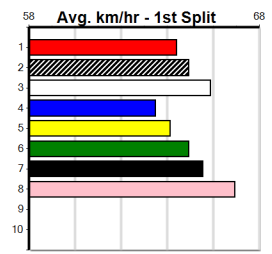

GRV VICBRED SERIES HT3

Distance: 525m, Race Type: Grade 5 Heat, Total Prizemoney: $3,340
1st: $2,230, 2nd: $690, 3rd: $345, 4th: $75

DAINTREE DAZZLER (1) is drawn to perfection, can sit on the speed and take off mid race and prove too classy. BACK TO SCRATCH (4) is better than his recent form reads and just needs an ounce of luck going into the first bend to feature.

Watchdog Tips: 1 4 3 2 Bet: Trifecta 1/3,4/2,3,4,5 ($10 - 166.67%)

Detailed race card for Daintree Dazzler [5]. Includes owner (LUCKY ELEVEN), sire (BERNARDO), dam (CHUNK OF LOVE), and a box history table.

Detailed race card for Need You Now [5]. Includes owner (Flight Facilities), sire (JS FLAMIN ACE), dam (LITTLE BIT SWEET), and a box history table.

Detailed race card for Burn Along [5]. Includes owner (Remembering Red), sire (BERNARDO), dam (VAN EVIE), and a box history table.

Detailed race card for Back to Scratch [5]. Includes owner (Cherry Farm), sire (BERNARDO), dam (ON THE RUNWAY), and a box history table.

Detailed race card for Quest for Pace [5]. Includes owner (B Debono), sire (SUPERIOR PANAMA), dam (QUEST FOR GLORY), and a box history table.