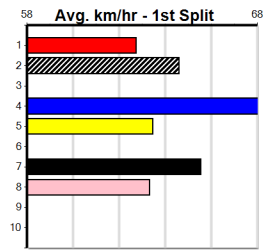

MEADOWS CONFERENCE & EVENTS

Distance: 525m, Race Type: Mixed 4/5, Total Prizemoney: $3,875
1st: $2,600, 2nd: $800, 3rd: $400, 4th: $75

AFIRE (4) holds a class edge and should find the arm early here and is a tough proposition to beat when out in front. HE SHINES (8) has his ideal draw and looks a strong exacta option.
THUNDERBOLT ROSS (5) can run home into a minor placing.

Watchdog Tips: 4 8 5 7 **Bet:** Trifecta 4/8/5,7 ($10 - 500%)

Form Box	Wgt	Dist	Track	Date	Time	BON	Margin	1st/2nd (Time)	PIR	Checked	Comment	WR	Split 1	S/P	Grade
1	EMOLGA BALE (NSW)[5] $26.00														
	Draw suits but place best this class.														
	Owner(s): L Harris Trainer: Tammy Kennedy-harris (Devon M)														
	Sire: ALLEN DEED Dam: DYNA ZESTY														
	Winning Distances: < 300m (0) 300 - 399m (1) 400 - 499m (7) 500 - 599m (1) 600 - 699m (0) > 700m (0)														
	Winning Weights: 27.5(1) 27.9(1) 28.0(1) 28.1(1) 28.2(1) 28.3(2) 28.4(1) 28.5(1)														
	2nd (2) 27.9 515 SAP R10 20-May-24 30.04 29.40 1.00L GRACELAND BOY (29.98) M/5333 . . . . . 5.30 $14.90 5NP														
	4th (4) 28.4 525 MEA R11 25-May-24 30.43 29.89 3.75L TINKER CRYSTAL (30.17) M/6554 . . . SW . 5.26 $18.50 5														
	1st (1) 28.1 515 SAN R12 30-May-24 30.53 29.95 0.50L WHERE IT BEGAN (30.56) M/6554 . . . . . 5.25 $24.40 5														
	5th (4) 27.8 525 MEP R5 05-Jun-24 30.57 30.00 8.50L UNREAL MISS (30.00) M/5676 . . . . . 5.26 $39.10 5														

Box History

Bx	1st	2nd	3rd	4th	5th	6th	7th	8th
1	2	1	2	1	1	2	1	1
2	1	2	1	1	1	2	1	1
3	2	1				1	1	1
4	1	1		4	1		2	1
5	1	1	1	1	1	1	1	1
6	1		1			1	1	1
7	1				1		1	1
8			2	1				

Prize Best Starts Trk/Dts APM
$20695.00 NBT
49-9-4-6
3-0-0-0
8797

2	WHERE IT BEGAN [5] $41.00														
	Slow beginner, can race wide, hard to have.														
	Owner(s): CHAMPAGNE PTN (SYN), S Smith, A Langton Trainer: Angela Langton (Anakie)														
	Sire: TOMMY SHELBY Dam: ART NOVEAU														
	Winning Distances: < 300m (0) 300 - 399m (0) 400 - 499m (2) 500 - 599m (3) 600 - 699m (0) > 700m (0)														
	Winning Weights: 35.0(1) 35.1(1) 35.4(2) 35.7(1)														
	1st (2) 35.4 520 GEL R7 07-May-24 30.39 30.39 0.50L COMBO COL (30.42) M/2222 . . . . . 5.50 $5.60 RW														
	2nd (3) 35.8 520 GEL R5 17-May-24 30.27 30.14 2.00L WREN BALE (30.14) M/1111 . . . . . 5.48 $4.80 RWH														
	1st (8) 35.7 520 GEL R6 23-May-24 30.14 30.14 0.75L BUN UNDERCURRENT S/4222 . . . . . 5.48 $8.80 RWF														
	2nd (6) 35.7 515 SAN R12 30-May-24 30.56 29.95 0.50L EMOLGA BALE (30.53) M/5421 . . . . . 5.20 $9.10 5														

Box History

Bx	1st	2nd	3rd	4th	5th	6th	7th	8th
1		1						
2	2		1	1		1		
3	1	2	1	1		1		
4				1				1
5				1	1			
6	1	1						
7								
8	1							

Prize Best Starts Trk/Dts APM
$19910.00 NBT
18-5-4-1
3-0-1-0
11015

3	*** VACANT BOX ***														
	Sire: Dam:														
	Owner(s): Trainer:														
	Winning Distances: < 300m (0) 300 - 399m (0) 400 - 499m (0) 500 - 599m (0) 600 - 699m (0) > 700m (0)														
	Winning Weights:														
	Box History														

4	AFIRE [4] $1.80														
	Class edge, looks the leader and winner.														
	Owner(s): E Burrett Trainer: Jason Sharp (Lara)														
	Sire: BERNARDO Dam: EAU ROUGE														
	Winning Distances: < 300m (0) 300 - 399m (2) 400 - 499m (4) 500 - 599m (9) 600 - 699m (0) > 700m (0)														
	Winning Weights: 31.7(1) 32.3(1) 32.4(2) 32.5(1) 32.6(1) 32.7(2) 32.8(2) 33.0(1) 33.1(2) 33.2(2)														
	1st (2) 33.2 525 MEA R9 27-Apr-24 29.69 29.69 4.75L PEPPER RUSH (30.01) M/2211 . . . . . 5.10 $1.70 5H														
	1st (8) 33.2 525 MEA R5 04-May-24 29.61 29.61 8.50L PEPPER RUSH (30.19) M/1111 . . . SW . 5.05 $2.30 5F														
	4th (6) 33.1 515 SAN R6 09-May-24 29.19 29.19 1.00L SMOOTH PLANE (29.26) Q/1111 . . . SW . 5.04 $3.00 SH														
	1st (1) 33.1 515 SAN R8 16-May-24 29.48 29.21 2.75L STORMY DAY (29.29) Q/3444 . . . . . 5.06 $2.00 GRP1														

Box History

Bx	1st	2nd	3rd	4th	5th	6th	7th	8th
1	3	1	1	2	1	1		
2	2			1			1	1
3		2	1			2		
4	4					1	2	
5	1		2		1	1		
6	3						1	
7	1	2	1			2		
8	1	2	1					

Prize Best Starts Trk/Dts APM
$98400.00
29.61(8)-4/5/24
43-15-7-5
12-4-3-1
37088