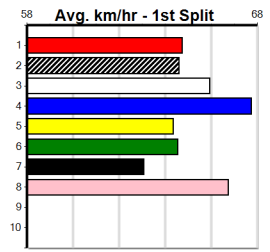

FERNANDO MICK AT STUD

Distance: 600m, Race Type: Mixed 4/5, Total Prizemoney: $4,445
1st: $2,990, 2nd: $920, 3rd: $460, 4th: $75

KING OWEN (2) is suited to this class and an inside draw and looks hard to beat. SERENE EQUITY (4) can either lead or come off the speed to win. NINETYMILE VENOM (6) just needs an ounce luck going into the first bend to feature.

Watchdog Tips: 2 4 6 8 **Bet:** Win 2

1

IT'S A RUNAWAY [5] **$21.00**
BK Dog **Oct-21** **Struggling to find best form, place at best.**
Owner(s): J Delaroche **Sire: HOUDINI BOY** **Dam: IT'S A WINK** **Trainer: John Delaroche (Cranbourne Nort)**
Winning Distances: < 300m (0) 300 - 399m (2) 400 - 499m (1) 500 - 599m (1) 600 - 699m (0) > 700m (0)
Winning Weights: 34.0(1) 34.6(2) 34.7(1)

Box	1st	2nd	3rd	4th	5th	6th	7th	8th
1								
2	1				1	1		
3							1	1
4		2				1		
5				3			1	
6						2		
7								1
8	3	1	1			1		

Last 3 wins NOT included above

Box	1st	2nd	3rd	4th	5th	6th	7th	8th
1								
2								
3								
4								
5								
6								
7								
8								

Prize Best Starts Trk/Dts APM
$10480.00 NBT
26-4-4-2
2-0-1-0
4000

2

KING OWEN [5] **$2.60**
BK Dog **Mar-22** **Flying at present, should win with a clear run.**
Owner(s): M Walsh **Sire: BERNARDO** **Dam: SAINT MADDIE** **Trainer: Brendan Pursell (Lara)**
Winning Distances: < 300m (0) 300 - 399m (0) 400 - 499m (1) 500 - 599m (4) 600 - 699m (0) > 700m (0)
Winning Weights: 32.2(1) 33.1(1) 33.7(2) 34.1(1)

Box	1st	2nd	3rd	4th	5th	6th	7th	8th
1	2	3			2			
2	1	1						1
3								
4			1					
5					1			
6	1	2		2		1		
7	1	1	3	2	1			
8	1	1	1					1

Last 3 wins NOT included above

Box	1st	2nd	3rd	4th	5th	6th	7th	8th
1								
2								
3								
4								
5								
6								
7								
8								

Prize Best Starts Trk/Dts APM
$36294.17 NBT
29-5-8-2
1-0-0-1
13570

3

MAGIC DARK STAR [5] **$14.00**
BK Bitch **Jan-22** **Can show early speed but others look faster.**
Owner(s): Magical Speed (SYN), T Johnson, E Scott, L Scott **Sire: FABREGAS** **Dam: TAPESTRY TEARS** **Trainer: Greg Johnson (Point Cook)**
Winning Distances: < 300m (0) 300 - 399m (0) 400 - 499m (4) 500 - 599m (0) 600 - 699m (0) > 700m (0)
Winning Weights: 26.6(1) 27.0(1) 27.1(1) 27.2(1)

Box	1st	2nd	3rd	4th	5th	6th	7th	8th
1	2	2	2		1	1	1	
2		1				1	1	
3								2
4		1		1	1			
5		1	1	1	2	1		
6					1	1	1	1
7	2					2	1	
8		1	1	1		1	1	

Last 3 wins NOT included above

Box	1st	2nd	3rd	4th	5th	6th	7th	8th
1								
2								
3								
4								
5								
6								
7								
8								

Prize Best Starts Trk/Dts APM
$13855.00 NBT
37-4-6-5
2-0-0-0
6684

4

SERENE EQUITY (WA)[4] **$3.40**
BK Bitch **Jan-22** **Smart front running chaser, major player.**
Owner(s): CHAMPAGNE PTN (SYN), S Smith, A Langton **Sire: KINLOCH BRAE** **Dam: SHARED EQUITY** **Trainer: Angela Langton (Anakie)**
Winning Distances: < 300m (0) 300 - 399m (0) 400 - 499m (0) 500 - 599m (5) 600 - 699m (1) > 700m (0)
Winning Weights: 25.7(1) 25.9(1) 26.0(1) 26.1(2) 26.8(1)

Box	1st	2nd	3rd	4th	5th	6th	7th	8th
1	1	1						
2								1
3								
4								
5								
6								
7								
8								

Last 3 wins NOT included above

Box	1st	2nd	3rd	4th	5th	6th	7th	8th
1								
2								
3								
4								
5								
6								
7								
8								

Prize Best Starts Trk/Dts APM
$26600.00 NBT
34.43(6)-17/4/24
28-6-7-4
7-1-3-0
13393

5

CASH NOW (NSW)[5] **$18.00**
BE Dog **Dec-20** **Risky beginner, tough draw, place best.**
Owner(s): J AND J (SYN), M Barber, P Jones **Sire: EL GRAND SENOR** **Dam: SPARE CASH** **Trainer: Maria Barber (Hoddles Creek)**
Winning Distances: < 300m (0) 300 - 399m (3) 400 - 499m (4) 500 - 599m (0) 600 - 699m (0) > 700m (0)
Winning Weights: 36.0(1) 36.3(4) 36.5(1) 37.1(1)

Box	1st	2nd	3rd	4th	5th	6th	7th	8th
1	1	1						
2	1	3	2	1	1	1	1	1
3	1	3	1	1	1	2	1	1
4	1	1					1	1
5	2						3	1
6	1	1					4	1
7	2	2	1	2	1			
8	1						2	2

Last 3 wins NOT included above

Box	1st	2nd	3rd	4th	5th	6th	7th	8th
1								
2								
3								
4								
5								
6								
7								
8								

Prize Best Starts Trk/Dts APM
$19918.57 NBT
77-7-10-5
6-0-0-1
4663