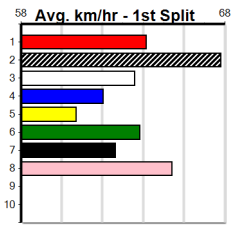

SWEET NETTY'S CATERING
Distance: 390m, Race Type: Mixed 6/7, Total Prizemoney: \$2,925
1st: \$1,950, 2nd: \$600, 3rd: \$300, 4th: \$75

Watchdog Tips: 0 0 0 0 Bet:

Table with columns: Form, Box, Weight, Dist, Track, Date, Time, BON, Margin, 1st/2nd (Time), PIR, Checked, Comment, W/R, Split 1, S/P, Grade