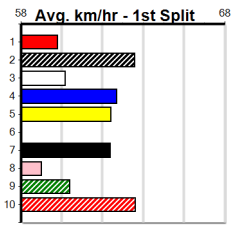

TOWN & COUNTRY LINE MARKING

Distance: 450m, Race Type: Maiden, Total Prizemoney: $2,535
1st: $1,680, 2nd: $520, 3rd: $260, 4th: $75

3
7:38PM
(VIC time)

Watchdog Tips: **0** **0** **0** **0** Bet: .