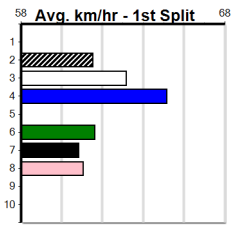

A1 SIGNAGE

Distance: 390m, Race Type: Maiden, Total Prizemoney: $2,535
1st: $1,680, 2nd: $520, 3rd: $260, 4th: $75

1

6:58PM
(VIC time)

Watchdog Tips:

0 0 0 0

Bet:

Form Box Weight Dist Track Date Time BON Margin 1st/2nd (Time) PIR Checked Comment W/R Split 1 S/P Grade

1 MAKE THE CUT [M]
BD B Jun-22 FERNANDO BALE ALL DOLLED UP
Trainer: Paul Mathieson (Myrning)
Owner(s): A Gannell

Winning Boxes							
1	2	3	4	5	6	7	8
Prize							$0
Best							FSH
Starts							0-0-0-0
Trk/Dst							0-0-0-0
APM							$0

2 TEXAS MOON [M]
LTF D Apr-22 FERAL FRANKY BARELLEN PEARL
Trainer: Alfred King (Sulky)
Owner(s): A King

Winning Boxes							
1	2	3	4	5	6	7	8
Prize							$0.00
Best							FSH
Starts							3-0-0-0
Trk/Dst							0-0-0-0
APM							$0

3 XENA GIBLET [M]
F B Oct-22 FERAL FRANKY HAPPY RUBY
Trainer: Rebecca Gibbons (Avalon)
Owner(s): R Gibbons

Winning Boxes							
1	2	3	4	5	6	7	8
Prize							$0.00
Best							FSH
Starts							1-0-0-0
Trk/Dst							0-0-0-0
APM							$0

4 AUNTY ETHEL [M]
BK B Sep-22 HARD STYLE RICO COLOURFUL PAST
Trainer: Michael Meyer (Bromley)
Owner(s): M Meyer

Winning Boxes							
1	2	3	4	5	6	7	8
Prize							$520.00
Best							FSH
Starts							1-0-1-0
Trk/Dst							0-0-0-0
APM							$520

5 HALF PAST TWELVE [M]
BK D Apr-22 FERAL FRANKY RIFTED SPIRIT
Trainer: Colin Brennan (Napoleons)
Owner(s): C Brennan

Winning Boxes							
1	2	3	4	5	6	7	8
Prize							$0
Best							FSH
Starts							0-0-0-0
Trk/Dst							0-0-0-0
APM							$0

6 IRENA BELLA [M]
F B Mar-22 CHRISTO BALE ROSE ROYCE
Trainer: Lisa Delbridge (Balliang)
Owner(s): M Delbridge

Winning Boxes							
1	2	3	4	5	6	7	8
Prize							$335.00
Best							NBT
Starts							5-0-0-1
Trk/Dst							2-0-0-1
APM							$231

ENG SHP 2024-07-01

7 BARELLEN SILK [M]
RBD B Apr-22 FERAL FRANKY BARELLEN PEARL
Trainer: Alfred King (Sulky)
Owner(s): A King

Winning Boxes							
1	2	3	4	5	6	7	8
Prize							$595.00
Best							FSH
Starts							6-0-1-0
Trk/Dst							0-0-0-0
APM							$491

8 CHARLIE RIOT [M]
RBD D Apr-22 PAT C SABBATH LA BELLA RIOT
Trainer: Colin Bermingham (Mount Mercer)
Owner(s): S Camden-bermingham

Winning Boxes							
1	2	3	4	5	6	7	8
Prize							$260.00
Best							NBT
Starts							1-0-0-1
Trk/Dst							1-0-0-1
APM							$260

9 *** NO RESERVE ***
Trainer:
Owner(s):

10 *** NO RESERVE ***
Trainer:
Owner(s):