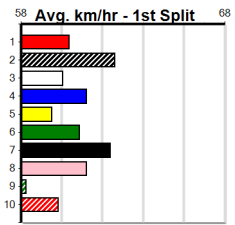

SJC CONCRETING

Distance: 450m, Race Type: Maiden, Total Prizemoney: $2,535
1st: $1,680, 2nd: $520, 3rd: $260, 4th: $75

2
7:18PM
(VIC time)

Watchdog Tips: 0 0 0 0 **Bet:** .