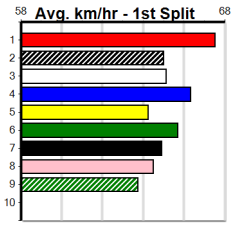

Ballarat

8

9:18PM

(VIC time)

BALLARAT FUNCTION CENTRE

Distance: 545m, Race Type: Grade 5, Total Prizemoney: $3,340
1st: $2,230, 2nd: $690, 3rd: $345, 4th: $75

Watchdog Tips: 0 0 0 0 Bet: .