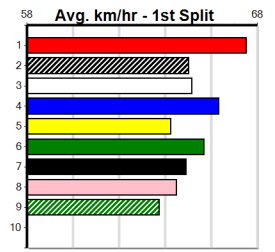

BALLARAT FUNCTION CENTRE

Distance: 545m, Race Type: Grade 5, Total Prizemoney: $3,340
1st: $2,230, 2nd: $690, 3rd: $345, 4th: $75

Watchdog Tips:

Bet:

Table with columns: Form Box, Wgt, Dist, Track, Date, Time, BON, Margin, 1st/2nd (Time), PIR, Checked, Comment, WR, Split 1, S/P, Grade

Race 1: ETHANOL EXTRA [5]
WRBD Bitch Mar-22 Sire: DROOPYS SYDNEY Dam: MY ETHANOL
Owner(s): DAILLY GREYHOUND FARMS (SYN), G Dailly, T Dailly
Trainer: Thomas Dailly (Anakie)

Box History table for Race 1
Bx 1st 2nd 3rd 4th 5th 6th 7th 8th
Prize Best Starts Trk/Dts APM

Race 2: SWINDLED (SA)[5]
BK Dog Mar-21 Sire: AUSSIE INFRARED Dam: HEADLINE
Owner(s): L Hellmuth
Trainer: Keith Hellmuth (Pearcedale)

Box History table for Race 2
Bx 1st 2nd 3rd 4th 5th 6th 7th 8th
Prize Best Starts Trk/Dts APM

Race 3: ASTON MICHIGAN [5]
BD Dog Feb-21 Sire: ASTON KIMETTO Dam: ASTON ADELE
Owner(s): R Borda
Trainer: Bruno Panetta (Melton West)

Box History table for Race 3
Bx 1st 2nd 3rd 4th 5th 6th 7th 8th
Prize Best Starts Trk/Dts APM

Race 4: OKAY BOOMER [5]
BK Bitch Mar-21 Sire: JESAULENKO Dam: KILTY JEWEL
Owner(s): CHASIN DREAMS (SYN), D Graham, J Kerr, D Lock, S Kerr
Trainer: Matthew Clark (Briagolong)

Box History table for Race 4
Bx 1st 2nd 3rd 4th 5th 6th 7th 8th
Prize Best Starts Trk/Dts APM

Race 5: KISSY MISSY [5]
WBK Bitch Aug-21 Sire: HOOKED ON SCOTCH Dam: STELLINA ROSE
Owner(s): P Cassar
Trainer: Pasqalia Cassar (Creswick)

Box History table for Race 5
Bx 1st 2nd 3rd 4th 5th 6th 7th 8th
Prize Best Starts Trk/Dts APM

1

2

3

4

5