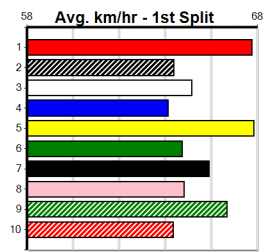

SPORTSBET HT2

Distance: 390m, Race Type: Grade 5 Heat, Total Prizemoney: $2,925
1st: $1,950, 2nd: $600, 3rd: $300, 4th: $75

Watchdog Tips:

Bet:

Form Box Wgt Dist Track Date Time BON Margin 1st/2nd (Time) PIR Checked Comment WR Split 1 S/P Grade

JETSON'S FLASH [5]
BK Dog Oct-21 Sire: BARCIA BALE Dam: JETSON PRINCESS
Owner(s): ASHFORDS (SYN), M Di genova, A Brown, R Vaughan
Trainer: Olivia Cartechini (Dandenong Nor)
Winning Distances: < 300m (0) 300 - 399m (4) 400 - 499m (4) 500 - 599m (1) 600 - 699m (0) > 700m (0)
Winning Weights: 31.2(1) 31.5(1) 31.9(1) 32.0(2) 32.1(1) 32.3(1) 32.6(1) 32.7(1)
Last 3 wins NOT included above

NO RIGHT TURNS (QLD)[5]
BK Dog Mar-22 Sire: FERNANDO BALE Dam: HOW NOT TOO
Owner(s): T Kingcott
Trainer: Paul Mathieson (Myrningong)
Winning Distances: < 300m (0) 300 - 399m (2) 400 - 499m (1) 500 - 599m (0) 600 - 699m (0) > 700m (0)
Winning Weights: 29.8(1) 29.9(1) 30.8(1)
Last 3 wins NOT included above

MR. GLEASON (NSW)[5]
BK Dog Oct-21 Sire: RAW ABILITY Dam: KEEP DREAMING
Owner(s): K Osborne
Trainer: Anthony Azzopardi (Rowsley)
Winning Distances: < 300m (0) 300 - 399m (0) 400 - 499m (6) 500 - 599m (0) 600 - 699m (0) > 700m (0)
Winning Weights: 32.9(1) 33.6(1) 33.9(1) 34.0(1) 34.3(1) 34.4(1)
Last 3 wins NOT included above

WHERE'S WALTER [5]
BK Dog Sep-20 Sire: HOSTILE Dam: QUICK SUCCESSION
Owner(s): A Mooney
Trainer: Andrew Mooney (Amherst)
Winning Distances: < 300m (0) 300 - 399m (4) 400 - 499m (8) 500 - 599m (0) 600 - 699m (0) > 700m (0)
Winning Weights: 33.3(1) 34.2(1) 34.6(2) 34.7(1) 34.8(1) 34.9(1) 35.1(1) 35.2(1) 35.3(1) 35.4(1) 35.6(1)
Last 3 wins NOT included above

ASTON SHEERAN [5]
RBD Dog Dec-21 Sire: ZIPPING GARTH Dam: ASTON TARA
Owner(s): R Borda
Trainer: Mark Johnson (Ross Creek)
Winning Distances: < 300m (0) 300 - 399m (2) 400 - 499m (2) 500 - 599m (0) 600 - 699m (0) > 700m (0)
Winning Weights: 33.2(2) 33.4(2)
Last 3 wins NOT included above

1

2

3

4

5