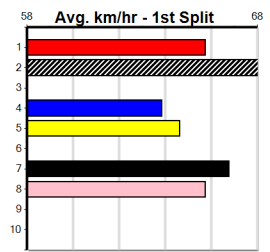

10 * NO RESERVE *****
Sire: Dam:
Owner(s):
Trainer:
Winning Distances: < 300m (0) 300 - 399m (0) 400 - 499m (0) 500 - 599m (0) 600 - 699m (0) > 700m (0)
Winning Weights:
Box History

TUDOR ELECTRICAL

Distance: 390m, Race Type: Mixed 3/4, Total Prizemoney: \$3,360
1st: \$2,250, 2nd: \$690, 3rd: \$345, 4th: \$75