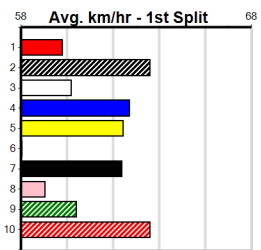

TOWN & COUNTRY LINE MARKING

Distance: 450m, Race Type: Maiden, Total Prizemoney: $2,535
1st: $1,680, 2nd: $520, 3rd: $260, 4th: $75

Watchdog Tips: ☐ ☐ ☐ ☐ ☐ Bet:

Form Box	Wgt	Dist	Track	Date	Time	BON	Margin	1st/2nd (Time)	PIR	Checked	Comment	WR	Split 1	S/P	Grade

1

IVORY NARWHAL [M]
BK Dog Oct-22 Sire: VULTURI Dam: LALA IVORY
Owner(s): DAILLY GREYHOUND FARMS (SYN), G Dailly, T Dailly
Winning Distances: < 300m (0) 300 - 399m (0) 400 - 499m (0) 500 - 599m (0) 600 - 699m (0) > 700m (0)
Winning Weights:
4th (2) 33.3 460 GEL R3 28-Jun-24 26.69 25.58 6.50L PAW OCTAVIA (26.25) M/324 . . . . . 6.86 $7.80 MH

Trainer: Thomas Dailly (Anakie)

Box History

Bx	1st	2nd	3rd	4th	5th	6th	7th	8th
1								
2				1				
3								
4								
5								
6								
7								
8								
Prize Best						$75.00		
Starts						FSH		
Trk/Dts						1-0-0-0		
APM						0-0-0-0		75

Last 3 wins NOT included above

2

RAVEN OWEN [M]
BK Dog Oct-22 Sire: ASTON RUPEE Dam: MY BLACK RAVEN
Owner(s): DAILLY GREYHOUND FARMS (SYN), G Dailly, T Dailly
Winning Distances: < 300m (0) 300 - 399m (0) 400 - 499m (0) 500 - 599m (0) 600 - 699m (0) > 700m (0)
Winning Weights:
5th (3) 36.2 525 MEP R3 26-Jun-24 31.04 30.08 11.00 CANYA JIVE (30.32) M/2344 . . . . . 5.28 $18.90 MH

Trainer: Thomas Dailly (Anakie)

Box History

Bx	1st	2nd	3rd	4th	5th	6th	7th	8th
1								
2								
3					1			
4								
5								
6								
7								
8								
Prize Best						$0.00		
Starts						FSH		
Trk/Dts						1-0-0-0		
APM						0-0-0-0		0

Last 3 wins NOT included above

3

BOMB MARVIN [M]
RF Dog Oct-22 Sire: FERNANDO BALE Dam: JD BOMBSHELL
Owner(s): DAILLY GREYHOUND FARMS (SYN), G Dailly, T Dailly
Winning Distances: < 300m (0) 300 - 399m (0) 400 - 499m (0) 500 - 599m (0) 600 - 699m (0) > 700m (0)
Winning Weights:
5th (7) 32.0 460 GEL R2 28-Jun-24 26.88 25.58 14.00 BOMB LUCA (25.94) M/355 . . . . . 6.84 $10.40 MH

Trainer: Thomas Dailly (Anakie)

Box History

Bx	1st	2nd	3rd	4th	5th	6th	7th	8th
1								
2								
3								
4								
5								
6								
7					1			
8								
Prize Best						$0.00		
Starts						FSH		
Trk/Dts						1-0-0-0		
APM						0-0-0-0		0

Last 3 wins NOT included above

4

MERL'S LAD [M]
BK Dog Aug-22 Sire: FLYING RICCIARDO Dam: MISS MORRISSET
Owner(s): SPARKIES (SYN), M Evans, R Lia
Winning Distances: < 300m (0) 300 - 399m (0) 400 - 499m (0) 500 - 599m (0) 600 - 699m (0) > 700m (0)
Winning Weights:
5th (3) 31.5 425 BEN R1 17-May-24 25.26 23.88 2.75L LITTLE TIC (25.09) M/245 . . . . . 6.72 $2.10 M
3rd (4) 32.0 450 BAL R2 19-Jun-24 25.78 25.12 3.00L FABIO GIBLET (25.59) S/443 . . . . . 6.78 $5.50 M
2nd (7) 32.3 450 BAL R1 26-Jun-24 25.73 25.03 0.75L ASTON BREEZE (25.68) M/322 . . . . . 6.72 $3.70 M

Trainer: David Geall (Lara)

Box History

Bx	1st	2nd	3rd	4th	5th	6th	7th	8th
1								
2								
3					1			
4			1					
5								
6								
7		1						
8								
Prize Best						$820.00		
Starts						NBT		
Trk/Dts						3-0-1-1		
APM						2-0-1-1		820

Last 3 wins NOT included above

5

ZIPPING CARUSO (NSW)[M]
BK Dog Apr-22 Sire: ZACK MONELLI Dam: ZIPPING SAMARA
Owner(s): Hallinan Hallinan (SYN), M Hallinan, F Hallinan
Winning Distances: < 300m (0) 300 - 399m (0) 400 - 499m (0) 500 - 599m (0) 600 - 699m (0) > 700m (0)
Winning Weights:
6th (4) 32.0 525 MEP R3 26-Jun-24 31.27 30.08 14.00 CANYA JIVE (30.32) M/6677 . . . . . 5.34 $11.20 MH

Trainer: Thomas Dailly (Anakie)

Box History

Bx	1st	2nd	3rd	4th	5th	6th	7th	8th
1								
2								
3								
4						1		
5								
6								
7								
8								
Prize Best						$0.00		
Starts						FSH		
Trk/Dts						1-0-0-0		
APM						0-0-0-0		0

Last 3 wins NOT included above