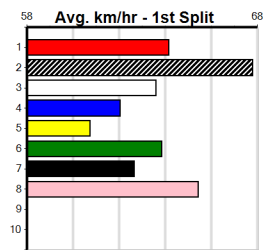

1

2

3

4

5

SWEET NETTY'S CATERING

Distance: 390m, Race Type: Mixed 6/7, Total Prizemoney: \$2,925
1st: \$1,950, 2nd: \$600, 3rd: \$300, 4th: \$75

Watchdog Tips: [] [] [] [] Bet: []