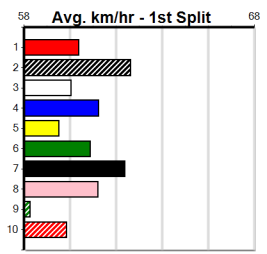

Ballarat

SJC CONCRETING

2

7:18PM

Distance: 450m, Race Type: Maiden, Total Prizemoney: $2,535
1st: $1,680, 2nd: $520, 3rd: $260, 4th: $75

(VIC time)

Watchdog Tips: ☐ ☐ ☐ ☐ ☐ ☐ **Bet:**

Form Box	Wgt	Dist	Track	Date	Time	BON	Margin	1st/2nd (Time)	PIR	Checked	Comment	WR	Split 1	S/P	Grade

1

ZERO KILLER [M]

RF Dog Oct-22 Sire: FERNANDO BALE Dam: FABRIOLA ZERO
Owner(s): DAILLY GREYHOUND FARMS (SYN), G Dailly, T Dailly Trainer: Thomas Dailly (Anakie)
Winning Distances: < 300m (0) 300 - 399m (0) 400 - 499m (0) 500 - 599m (0) 600 - 699m (0) > 700m (0)
Winning Weights:
3rd (7) 32.2 460 GEL R4 28-Jun-24 26.49 25.58 8.00L STAPLETON (25.96) S/522 6.82 $11.90 MH

Box History

Bx	1st	2nd	3rd	4th	5th	6th	7th	8th
1								
2								
3								
4								
5								
6								
7			1					
8								

Prize Best $260.00 FSH
Starts 1-0-0-1
Trk/Dts 0-0-0-0
APM 260

Last 3 wins NOT included above

2

RAVEN PETER [M]

BK Dog Oct-22 Sire: ASTON RUPEE Dam: MY BLACK RAVEN
Owner(s): DAILLY GREYHOUND FARMS (SYN), G Dailly, T Dailly Trainer: Thomas Dailly (Anakie)
Winning Distances: < 300m (0) 300 - 399m (0) 400 - 499m (0) 500 - 599m (0) 600 - 699m (0) > 700m (0)
Winning Weights:
4th (4) 32.3 525 MEP R2 26-Jun-24 31.31 30.08 11.00 CORONATION DAY (30.59) M/6755 5.33 $6.10 MH

Box History

Bx	1st	2nd	3rd	4th	5th	6th	7th	8th
1								
2								
3								
4				1				
5								
6								
7								
8								

Prize Best $75.00 FSH
Starts 1-0-0-0
Trk/Dts 0-0-0-0
APM 75

Last 3 wins NOT included above

3

IVORY PYGMY [M]

BK Bitch Oct-22 Sire: VULTURI Dam: LALA IVORY
Owner(s): DAILLY GREYHOUND FARMS (SYN), G Dailly, T Dailly Trainer: Thomas Dailly (Anakie)
Winning Distances: < 300m (0) 300 - 399m (0) 400 - 499m (0) 500 - 599m (0) 600 - 699m (0) > 700m (0)
Winning Weights:
6th (2) 25.0 460 GEL R2 28-Jun-24 26.90 25.58 14.00 BOMB LUCA (25.94) M/566 6.84 $5.70 MH

Box History

Bx	1st	2nd	3rd	4th	5th	6th	7th	8th
1								
2						1		
3								
4								
5								
6								
7								
8								

Prize Best $0.00 FSH
Starts 1-0-0-0
Trk/Dts 0-0-0-0
APM 0

Last 3 wins NOT included above

4

BARELLEN MOON [M]

BD Bitch Apr-22 Sire: FERAL FRANKY Dam: BARELLEN PEARL
Owner(s): A King Trainer: Alfred King (Sulky)
Winning Distances: < 300m (0) 300 - 399m (0) 400 - 499m (0) 500 - 599m (0) 600 - 699m (0) > 700m (0)
Winning Weights:
5th (1) 29.1 410 HOR R1 09-Apr-24 24.10 23.26 10.00 YASH BALE (23.42) M/65 10.74 $33.10 MH
8th (2) 29.2 410 HOR R3 16-Apr-24 24.02 23.10 13.00 YASH BALE (23.17) M/66 10.74 $55.20 MF
7th (6) 29.3 425 BEN R2 26-Apr-24 24.86 23.85 12.00 BIT COOL (24.08) S/777 6.86 $20.90 M
6th (4) 29.0 450 BAL R2 06-May-24 26.60 25.55 12.00 PALDRON BALE (25.77) S/586 7.03 $23.40 T3-M
6th (4) 28.9 450 BAL R1 19-May-24 26.52 25.88 4.25L I'M CHEEKY (26.24) S/533 6.80 $25.70 T3-M
3rd (6) 28.2 410 HOR R1 28-May-24 24.30 22.94 15.00 LEAP OF FAITH (23.27) M/32 11.08 $27.50 M
4th (2) 27.9 425 BEN R1 19-Jun-24 24.95 24.13 8.50L KRAKEN TILLY (24.38) M/854 6.89 $8.30 T3-M
3rd (1) 27.9 410 HOR R2 25-Jun-24 24.44 23.07 13.00 CHARLIE ASH (23.59) S/65 SW 11.28 $13.90 M

Box History

Bx	1st	2nd	3rd	4th	5th	6th	7th	8th
1								
2			1	1				
3								1
4						2		
5								
6			1					1
7								
8								

Prize Best $570.00 NBT
Starts 8-0-0-2
Trk/Dts 2-0-0-0
APM 518

Last 3 wins NOT included above