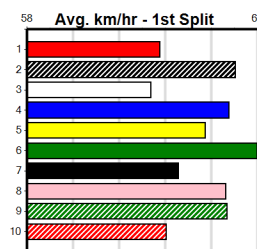

Watchdog Tips: [ ] [ ] [ ] [ ] Bet: [ ]

Form Box Wgt Dist Track Date Time BON Margin 1st/2nd (Time) PIR Checked Comment WR Split 1 S/P Grade

DASH OF CRIMSON [5]
WF Bitch May-21 Sire: FERNANDO BALE Dam: CRIMSON VIXEN
Owner(s): J Hickey
Winning Distances: < 300m (0) 300 - 399m (5) 400 - 499m (3) 500 - 599m (0) 600 - 699m (0) > 700m (0)
Winning Weights: 24.0(1) 24.1(1) 24.2(1) 24.3(2) 24.4(1) 24.9(1) 25.4(1)

Box History table and Prize Best Starts Trk/Dts APM statistics for DASH OF CRIMSON.

TALCOTT BALE (NSW)[5]
BK Dog May-22 Sire: ALLEN DEED Dam: WANNA ALLEN
Owner(s): B Wheeler
Winning Distances: < 300m (0) 300 - 399m (2) 400 - 499m (2) 500 - 599m (0) 600 - 699m (0) > 700m (0)
Winning Weights: 31.4(1) 31.5(1) 32.0(2)

Box History table and Prize Best Starts Trk/Dts APM statistics for TALCOTT BALE.

RUSHMORE RED [5]
F Dog Mar-21 Sire: PINDARI EXPRESS Dam: KUMBIA LASS
Owner(s): CHAMPAGNE PTN (SYN), S Smith, A Langton
Winning Distances: < 300m (0) 300 - 399m (1) 400 - 499m (8) 500 - 599m (0) 600 - 699m (0) > 700m (0)
Winning Weights: 32.2(1) 32.4(3) 32.5(1) 32.7(1) 33.0(1) 33.8(1) 34.6(1)

Box History table and Prize Best Starts Trk/Dts APM statistics for RUSHMORE RED.

BRIGHT MOON (NSW)[5]
BD Bitch Dec-20 Sire: BLUE MOON RISING Dam: SMOOTH CLAUDIA
Owner(s): Green Cloth (SYN), M Augustinus, C Mcleod, J Riddle, M Wishart, J Ferguson
Winning Distances: < 300m (0) 300 - 399m (2) 400 - 499m (4) 500 - 599m (0) 600 - 699m (0) > 700m (0)
Winning Weights: 26.8(1) 27.4(1) 27.5(2) 27.9(1) 28.2(1)

Box History table and Prize Best Starts Trk/Dts APM statistics for BRIGHT MOON.

CRUSH YOUR RUSH (NSW)[5]
BD Dog Nov-21 Sire: FERAL FRANKY Dam: EURO MARSH
Owner(s): M Crowe
Winning Distances: < 300m (0) 300 - 399m (2) 400 - 499m (5) 500 - 599m (0) 600 - 699m (0) > 700m (0)
Winning Weights: 33.0(1) 33.4(1) 33.6(1) 34.1(2) 34.2(1) 34.3(1)

Box History table and Prize Best Starts Trk/Dts APM statistics for CRUSH YOUR RUSH.