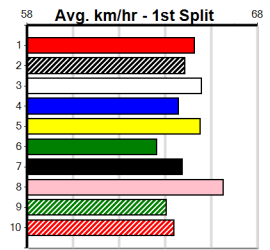

Watchdog Tips: ☐ ☐ ☐ ☐ ☐

Bet: ☐

Form Box Wgt Dist Track Date Time BON Margin 1st/2nd (Time) PIR Checked Comment W/R Split 1 S/P Grade

1
BORACAY STORM [5]
BD Dog May-22 Sire: FERAL FRANKY Dam: MIAMI FERNANDO
Owner(s): William & Judd (SYN), J Ahern, J Ahern
Winning Distances: < 300m (0) 300 - 399m (1) 400 - 499m (6) 500 - 599m (0) 600 - 699m (0) > 700m (0)
Winning Weights: 29.7(1) 29.8(1) 30.0(1) 30.1(1) 30.4(1) 30.6(1) 31.2(1)
1st (7) 30.6 400 GEL R5 03-May-24 22.61 22.45 0.50L MISS HAZEL (22.64) M/22 . . . . 8.43 $6.20 X45
5th (6) 30.9 460 GEL R8 10-May-24 26.25 25.63 2.00L BUN VOLCANO (26.11) M/222 . . . . 6.57 $3.60 X45
3rd (2) 31.3 460 GEL R8 17-May-24 26.32 25.87 6.50L GUNAI BOLD (25.87) S/433 . . . . 6.68 $17.10 X45
1st (3) 31.2 400 GEL R5 01-Jun-24 22.49 22.41 1.25L SO CERTAIN (22.57) M/21 . . . . 8.48 $9.30 X34
3rd (1) 31.6 400 GEL R4 07-Jun-24 22.77 22.31 4.00L DESCRIPTION (22.49) S/32 . . . . 8.50 $4.10 SH
7th (2) 31.2 395 TRA R6 14-Jun-24 22.49 21.79 6.50L AUSSIE SUPREME (22.04) M/555 . . . . 3.76 $4.20 SH
2nd (3) 30.8 450 BAL R8 19-Jun-24 25.42 25.12 4.25L HUMIDITY (25.12) S/522 . . . . 6.72 $21.80 X45
3rd (1) 30.5 450 WBL R8 27-Jun-24 25.40 25.24 2.50L BEN SHAKER (25.24) M/222 . . . . 6.58 $2.70 X45
Last 3 wins NOT included above
1st (1) 30.4 400 GEL R11 19-Feb-24 22.85 22.55 1.5L ASTON PACE (22.95) S/41 . . . SW . 8.57 $2.40 6G
1st (4) 30.0 450 BAL R5 13-Mar-24 25.23 24.81 9.00L MYRNIONG STORM (25.85) M/111 . . . . 6.57 $8.70 RWH
1st (7) 29.7 425 BEN R7 26-Apr-24 23.85 23.85 6.50L ASTON KENNEDY (24.29) M/111 . . . . 6.56 $9.00 RWF

Trainer: David Geall (Lara)
Box History
Bx 1st 2nd 3rd 4th 5th 6th 7th 8th
1 3 1 2
2 2 1
3 1 1
4 1
5 1
6 1 1
7 2 1 1
8 1 1
Prize Best $20440.00
Starts FSTD
Trk/Dts 24-7-5-6
APM 0-0-0-0
12124