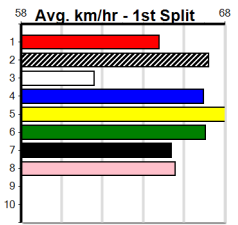

PHOTO MAN AT STUD

Distance: 595m, Race Type: Grade 5, Total Prizemoney: $10,095
1st: $6,800, 2nd: $2,095, 3rd: $1,050, 4th: $150

7

8:16PM

(VIC time)

Watchdog Tips:

0 0 0 0

Bet: