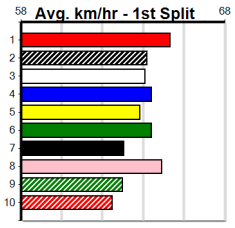

GOLF SIMULATOR COMING SOON TO GE

Distance: 515m, Race Type: Mixed 6/7, Total Prizemoney: $8,785
1st: $5,900, 2nd: $1,820, 3rd: $915, 4th: $150

1

6:11PM
(VIC time)

Watchdog Tips: **0** **0** **0** **0** Bet: **0**