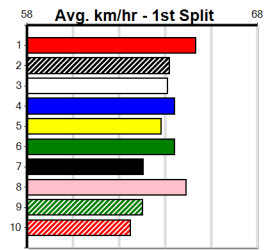

GOLF SIMULATOR COMING SOON TO GE

1

6:11PM

(VIC time)

Distance: 515m, Race Type: Mixed 6/7, Total Prizemoney: $8,785
1st: $5,900, 2nd: $1,820, 3rd: $915, 4th: $150

Watchdog Tips:

Bet:

Form Box	Wgt	Dist	Track	Date	Time	BON	Margin	1st/2nd (Time)	PIR	Checked	Comment	WR	Split 1	S/P	Grade

CABAO NICKEL [7]

BK Bitch Jun-22 Sire: BEAST UNLEASHED Dam: CABAO
Owner(s): DAILLY GREYHOUND FARMS (SYN), G Dailly, T Dailly
Trainer: Thomas Dailly (Anakie)
Winning Distances: < 300m (0) 300 - 399m (0) 400 - 499m (1) 500 - 599m (0) 600 - 699m (0) > 700m (0)
Winning Weights: 30.1(1)

2nd (1)	29.3	525	MEP	R10	08-May-24	30.51	29.86	3.75L GEANI BALE (30.25)	Q/2333	.	.	.	5.16	$2.80	X67
3rd (7)	29.5	525	MEA	R1	11-May-24	30.45	29.86	8.50L THIS TRAIN (29.86)	M/4433	.	.	.	5.21	$20.50	7
2nd (4)	29.3	525	MEA	R9	18-May-24	30.58	29.96	6.50L THIS TRAIN (30.16)	M/1122	.	.	.	5.12	$48.00	X67
6th (8)	29.3	525	MEA	R1	25-May-24	30.84	29.89	14.00 BLUE KERMARCO (29.89)	M/4444	.	.	.	5.27	$7.70	7
2nd (8)	29.7	515	SAN	R1	30-May-24	30.39	29.95	0.50L AKELA JUDO (30.36)	Q/1111	.	.	W	5.19	$10.70	7
8th (1)	29.8	450	BAL	R2	06-Jun-24	26.42	25.14	15.00 MAVIS TOLMIE (25.44)	M/688	.	V3	W	6.74	$4.80	SH
3rd (8)	29.8	525	MEA	R1	15-Jun-24	30.84	29.58	10.00 SPELL ON YOU (30.14)	M/1242	.	.	.	5.12	$17.90	RW
4th (1)	29.8	525	MEA	R1	22-Jun-24	30.68	29.65	9.00L CABAO OPAL (30.05)	Q/4344	.	.	W	5.21	$13.10	X67

Last 3 wins NOT included above

1st (2)	30.1	460	GEL	R4	23-Apr-24	25.77	25.73	3.5L CABAO MARBLE (26.00)	Q/111	.	SW	.	6.52	$6.80	M

Box History

Bx	1st	2nd	3rd	4th	5th	6th	7th	8th
1	1	1	1					
2	1					1		1
3								
4		1						
5				1				
6					1			
7			1	1				
8		1	1			1		1

Prize Best Starts	$7460.00
Trk/Dts	NBT 15-1-3-2
APM	1-0-1-0 5936

SAM'S UNIVERSE [6]

BD Dog Mar-22 Sire: RAW ABILITY Dam: UP THE AMOUNT
Owner(s): Greysynd Racing (SYN), W Owen, J Chilcott, A Long
Trainer: Michael Chilcott (Heathcote)
Winning Distances: < 300m (0) 300 - 399m (0) 400 - 499m (2) 500 - 599m (0) 600 - 699m (0) > 700m (0)
Winning Weights: 30.4(1) 30.9(1)

1st (5)	30.4	450	SHP	R2	23-May-24	25.92	25.47	0.025 RAGING ELSA (25.92)	Q/122	.	.	.	6.74	$5.60	T3-M
4th (2)	30.4	450	BAL	R6	27-May-24	26.11	25.38	6.50L LYON BALE (25.66)	M/765	.	.	.	6.89	$28.50	SH
2nd (1)	31.0	425	BEN	R3	31-May-24	24.75	23.72	8.00L TURBO GEORGE (24.22)	M/643	.	.	.	6.80	$15.00	X67
1st (2)	30.9	450	SHP	R5	06-Jun-24	25.87	25.52	0.50L HELLO LUNA (25.90)	M/652	.	.	.	6.70	$6.20	T3-RW
3rd (8)	30.7	450	SHP	R7	13-Jun-24	25.87	25.54	2.25L BUN WILDFIRE (25.73)	Q/221	.	.	W	6.72	$3.10	T3-RW
3rd (5)	30.7	395	TRA	R10	17-Jun-24	22.36	21.97	1.5L HIERARCHY (22.26)	Q/344	.	.	W	3.79	$31.20	SH
5th (5)	30.8	450	WBL	R4	20-Jun-24	26.30	25.18	12.00 PLAY THE MUSIC (25.52)	M/666	.	.	.	6.83	$11.00	RW
2nd (1)	30.9	515	SAN	R1	27-Jun-24	30.12	29.21	0.50L MISS MARY JO (30.10)	M/3222	.	.	W	5.25	$45.10	X67

Last 3 wins NOT included above

Box History

Bx	1st	2nd	3rd	4th	5th	6th	7th	8th
1		2	1	1	1	1		
2	1			2			1	
3					1			
4			1	1				1
5	1		1	1				
6		1	1					
7								
8			1					

Prize Best Starts	$6890.00
Trk/Dts	NBT 20-2-3-5
APM	1-0-1-0 6196