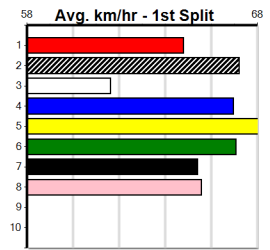

PHOTO MAN AT STUD

Distance: 595m, Race Type: Grade 5, Total Prizemoney: $10,095
1st: $6,800, 2nd: $2,095, 3rd: $1,050, 4th: $150

Watchdog Tips:

Bet:

Table with columns: Form Box, Wgt, Dist, Track, Date, Time, BON, Margin, 1st/2nd (Time), PIR, Checked, Comment, WR, Split 1, S/P, Grade

DEWANA SCOTCH [5]
BK Dog Nov-20 Sire: FERNANDO BALE Dam: DEWANA DIMIE
Owner(s): DOZUS TWO (SYN), B Dewan, M Dewan
Trainer: Matthew Dewan (Carrum Downs)

ROCK ME ROCCO [5]
BK Dog Oct-20 Sire: BARCIA BALE Dam: DORA'S HAND
Owner(s): R Haines
Trainer: Donna Dean (Nyora)

PAYBACK [5]
BD Bitch Jun-22 Sire: HANDSOME PRINCE Dam: PAY CALL
Owner(s): Quaddie Boys (SYN), C Payne, C Hockey, P Joice, A Northridge
Trainer: Terrence Reid (Yuroke)

REITERATE [5]
WBK Dog Jul-22 Sire: FERNANDO BALE Dam: SILKEN
Owner(s): J Sharp
Trainer: Jeffrey Britton (Anakie)

VOICE OF THUNDER [5]
WBK Dog Jun-21 Sire: FERNANDO BALE Dam: CLASSY BLAZE
Owner(s): FOUR FROTHYS (SYN), G Pask, J Baxter, G Pask
Trainer: Graeme Jose (Catani)

1

2

3

4

5