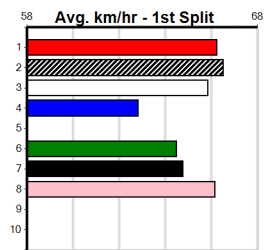

ALDERBROOK PLUMBING

Distance: 715m, Race Type: Mixed 4/5, Total Prizemoney: $10,375
1st: $7,000, 2nd: $2,150, 3rd: $1,075, 4th: $150

Watchdog Tips:

Bet:

Table with columns: Form Box, Wgt, Dist, Track, Date, Time, BON, Margin, 1st/2nd (Time), PIR, Checked, Comment, WR, Split 1, S/P, Grade

HIT TOP GEAR (NSW)[5]
BK Bitch May-21 Sire: SHIMA SHINE Dam: SALDANA
Owner(s): Lu Lu (SYN), D Bowman, P Mcdowall
Trainer: Matthew Lanigan (Rowsley)
Box History table and Prize Best Starts table included.

LUPINI MONELLI (WA)[5]
BD Bitch Oct-20 Sire: FERNANDO BALE Dam: CORONA MONELLI
Owner(s): Aloisi Lehman (SYN), T Aloisi, M Lehman
Trainer: David Geall (Lara)
Box History table and Prize Best Starts table included.

STELLA GIRL [5]
BK Bitch Aug-20 Sire: ORSON ALLEN Dam: MEPUNGA MIDGET
Owner(s): A Rippon
Trainer: Clint Capuano (Anakie)
Box History table and Prize Best Starts table included.

FIRE CHAMBER [5]
BD Bitch Oct-21 Sire: HOOKED ON SCOTCH Dam: GWYDION
Owner(s): S White
Trainer: Kerrie White (Buln Buln East)
Box History table and Prize Best Starts table included.

*** VACANT BOX ***
Sire: Dam:
Owner(s):
Trainer:
Box History table included.

1

2

3

4

5