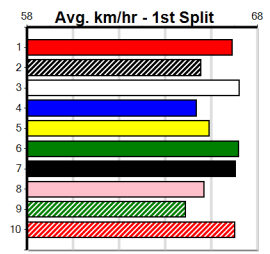

MCKENNA MEMORIAL FINAL

Distance: 595m, Race Type: S/E Group 2, Total Prizemoney: $57,500
1st: $40,000, 2nd: $10,000, 3rd: $5,000, 4th: $2,500

Watchdog Tips:

Bet:

Table with columns: Form Box, Wgt, Dist, Track, Date, Time, BON, Margin, 1st/2nd (Time), PIR, Checked, Comment, W/R, Split 1, S/P, Grade

AMERICAN QUEEN [5]
BKW Bitch May-21 Sire: SUPERIOR PANAMA Dam: NICKI FIELDS
Owner(s): DARREN AND MICHAEL PULEIO (SYN), D Puleio, M Puleio
Trainer: Lyn Smith (Nambrok)
Box History table and Prize Best Starts Trk/Dts APM

ETHANOL VOLUME [3]
BE Dog Mar-22 Sire: DROOPYS SYDNEY Dam: MY ETHANOL
Owner(s): DAILLY GREYHOUND FARMS (SYN), G Dailly, T Dailly
Trainer: Thomas Dailly (Anakie)
Box History table and Prize Best Starts Trk/Dts APM

OSANNA BALE (NSW)[5]
BK Bitch Jan-21 Sire: BARCIA BALE Dam: DYNA WESLYN
Owner(s): B Wheeler
Trainer: Daniel Gibbons (Avalon)
Box History table and Prize Best Starts Trk/Dts APM

BIG ENERGY (WA)[5]
LTF Dog Dec-20 Sire: AUSSIE INFRARED Dam: AMO BAILAR
Owner(s): Firing In Ten (SYN), K Moore, Y Ramphal, S Bayford, D Curtis, T Onn, D Fardig, J Nocen, M Rome
Trainer: Jacqueline Greenough (Pearcedal)
Box History table and Prize Best Starts Trk/Dts APM

ORLI BALE (NSW)[3]
F Dog Aug-21 Sire: ORSON ALLEN Dam: HAE ALLEN
Owner(s): B Wheeler
Trainer: Correy Grenfell (Anakie)
Box History table and Prize Best Starts Trk/Dts APM

1

2

3

4

5