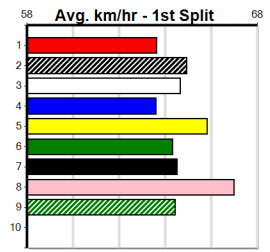

SPORTSBET NOBODY DOES IT EASIER

Distance: 515m, Race Type: Grade 5, Total Prizemoney: $8,785
1st: $5,900, 2nd: $1,820, 3rd: $915, 4th: $150

Watchdog Tips:

Bet:

Form Box Wgt Dist Track Date Time BON Margin 1st/2nd (Time) PIR Checked Comment WR Split 1 S/P Grade

OBSTROPALOUS (WA)[5]
BK Dog Sep-20 Sire: AUSSIE INFRARED Dam: MISS AMERICA Trainer: Michael Bewley (Pentland Hills)
Owner(s): D Bewley
Winning Distances: < 300m (0) 300 - 399m (0) 400 - 499m (1) 500 - 599m (14) 600 - 699m (1) > 700m (0)
Winning Weights: 36.5(1) 36.6(1) 36.7(1) 36.9(1) 37.0(1) 37.1(1) 37.2(3) 37.3(3) 37.4(2) 37.5(1) 38.3(1)
6th (3) 37.9 525 MEP R8 27-Dec-23 31.28 29.97 19.00 BUDDY MONELLI (29.97) M/5356 . . . . . 5.31 $8.50 FFA
5th (4) 37.2 425 BEN R9 10-May-24 24.37 23.72 9.50L TRANSPONDER (23.72) S/655 . . . . . VO . 6.67 $39.40 FFA
4th (2) 36.6 390 WBL R7 30-May-24 22.16 21.92 3.5L HIDDEN STONES (21.92) S/44 . . . . 9.01 $15.30 X45
4th (1) 36.8 390 WBL R6 05-Jun-24 22.40 21.96 6.50L TOP PAYER (21.96) M/56 . . . . 8.80 $4.60 FFA
4th (2) 37.0 400 GEL R10 14-Jun-24 23.17 22.54 9.00L GUNAI BOLD (22.54) M/74 . . . . 8.58 $32.30 X45
4th (3) 36.9 425 BEN R5 21-Jun-24 24.22 23.62 8.50L LAMIA MILA (23.62) M/854 . . . . 6.73 $40.90 X45
3rd (3) 37.5 450 SHP R8 24-Jun-24 25.49 25.15 4.75L BLUE CABANG (25.15) S/522 . . . . 6.78 $10.80 X45
2nd (3) 37.6 425 BEN R3 30-Jun-24 24.26 23.61 3.25L TURBO GEORGE (24.05) S/553 . . . . 6.70 $4.30 5
Last 3 wins NOT included above
1st (2) 37.0 520 CAN R7 16-Sep-23 29.94 29.69 0.25L HONESTLY TWO (29.96) 3111 Mc3111 . . . . . 5.62 $4.30 FFA
1st (1) 36.6 520 CAN R5 23-Sep-23 29.89 29.80 1.00L PUDDING MONELLI (29.96) 2111 Qc2111 Sw . . . . . 5.50 $1.90 FFA
1st (2) 37.2 509 NOR R7 30-Oct-23 29.88 29.38 4.25L WISE DOHNE (30.18) 2221 Mc222c1 . . . . . 5.86 $1.04 FFA

Box History
Bx 1st 2nd 3rd 4th 5th 6th 7th 8th
1 3 1 1 1
2 2 1 2 2
3 1 2 2 1 1
4 3 1 2 1 1 1
5 3 1
6 1 1
7 1
8 1 1 1
Prize Best $78018.50
Starts FSH 39-15-6-8
Trk/Dts 0-0-0-0
APM 10436