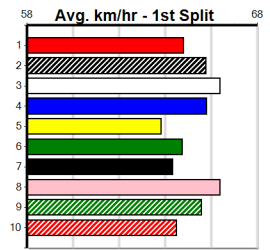

SPORTSBET FINAL

Distance: 515m, Race Type: Grade 5 Final, Total Prizemoney: $9,055
1st: $6,100, 2nd: $1,870, 3rd: $935, 4th: $150

Watchdog Tips:

Bet:

Form Box Wgt Dist Track Date Time BON Margin 1st/2nd (Time) PIR Checked Comment W/R Split 1 S/P Grade

FLYING DINAR [5]
BK Bitch Jul-22 Sire: ASTON RUPEE Dam: FLYING SMOOTH
Owner(s): T Erenshaw
Trainer: Kim Erenshaw (Junction Village)
Winning Distances: < 300m (0) 300 - 399m (0) 400 - 499m (0) 500 - 599m (3) 600 - 699m (0) > 700m (0)
Winning Weights: 30.2(1) 30.5(1) 31.0(1)
2nd (8) 30.6 515 SAP R4 05-May-24 29.92 29.71 1.75L WREN BALE (29.80) M/2442 . . . 5.18 $1.70 X67
4th (4) 30.3 525 MEA R2 11-May-24 30.16 29.86 2.75L DISHEVELED (29.98) M/5444 . . . 5.24 $4.70 6G
3rd (1) 30.3 525 MEA R9 18-May-24 30.64 29.96 7.00L THIS TRAIN (30.16) M/3444 . . . 5.19 $3.30 X67
2nd (7) 30.5 515 SAN R1 24-May-24 29.97 29.17 0.75L WILD SERENA (29.92) M/6544 . . . 5.24 $3.20 RW
1st (5) 31.0 515 SAN R2 30-May-24 30.01 29.95 0.50L QILIN BALE (30.03) M/5422 . SW . 5.27 $3.60 6G
3rd (2) 30.8 515 SAN R5 06-Jun-24 30.00 29.50 3.00L UNDERWAY (29.80) M/2533 . SW . 5.17 $1.70 5
3rd (3) 31.0 515 SAN R11 13-Jun-24 29.95 29.38 4.75L DEPARTED (29.62) M/5443 . . . 5.29 $2.90 5
2nd (6) 30.6 515 SAP R6 24-Jun-24 29.89 29.46 5.00L YOGEN BALE (29.55) S/5543 . . . 5.21 $2.90 5H
Last 3 wins NOT included above
1st (7) 30.5 515 SAP R1 24-Mar-24 29.83 29.45 3.75L PRIMO TONIC (30.08) M/2211 . SW . 5.20 $1.70 M
1st (5) 30.2 515 SAN R1 04-Apr-24 29.59 29.15 4.50L TAKUMI BALE (29.89) Q/1111 . SW . 5.15 $2.30 7

Box History
Bx 1st 2nd 3rd 4th 5th 6th 7th 8th
1 1 2
2 3 1 1
3 1 1 1
4 1 1 1
5 2 1 1
6 1 1
7 1 1
8 1 1
Prize Best $23190.00
Starts 29.59(5)-4/4/24
Trk/Dts 17-3-5-5
APM 12-3-5-3 16217

GLOW [5]
BK Bitch Sep-21 Sire: SHIMA SHINE Dam: ELEVATED
Owner(s): H Manolitis
Trainer: Gino Micallef (Narre Warren North)
Winning Distances: < 300m (0) 300 - 399m (1) 400 - 499m (6) 500 - 599m (0) 600 - 699m (0) > 700m (0)
Winning Weights: 27.1(2) 27.2(1) 27.4(1) 27.5(1) 28.2(1) 28.3(1)
7th (5) 27.7 410 HOR R10 30-Jan-24 24.18 22.92 10.00 MARKET MATE (23.50) M/66 . . . 10.80 $3.10 5
5th (7) 27.8 410 HOR R12 06-Feb-24 24.08 23.08 9.50L KRACKEN FORCE (23.44) M/55 . . . 10.89 $21.30 5
1st (2) 28.2 400 WGL R10 18-May-24 23.02 22.82 2.50L IRISH BREW (23.19) S/53 . SW . 8.65 $7.80 5
1st (7) 28.3 400 WGL R5 23-May-24 22.76 22.75 2.00L SMOOTH RANGER (22.90) M/11 . . . 8.34 $3.00 5
3rd (7) 27.7 400 WGL R12 28-May-24 22.98 22.34 4.75L ROBBIE LEE ROSE (22.65) M/45 . . . 8.54 $2.50 5
1st (2) 27.5 400 GEL R11 01-Jun-24 22.66 22.41 1.00L WILD JAZZ (22.72) M/21 . . . 8.48 $12.20 5
2nd (8) 27.2 515 SAP R3 10-Jun-24 30.02 29.57 2.25L RUN FOR SHELTER (29.87) M/2222 . . . 5.14 $8.80 5
2nd (4) 27.5 515 SAP R5 24-Jun-24 29.90 29.46 3.00L JAMIE BALE (29.69) Q/1112 . . . 5.08 $6.80 5H
Last 3 wins NOT included above
1st (4) 27.1 410 HOR R3 05-Sep-23 23.53 22.96 0.10L MIGHTY QUINN (23.53) Q/11 . . . 10.28 $6.00 7
1st (2) 27.2 390 BAL R10 13-Nov-23 22.31 22.31 1.25L MORE THAN EVER (22.39) M/21 . . . 8.56 $1.60 T3-6
1st (3) 27.4 410 HOR R5 05-Dec-23 23.26 23.05 1.5L SHAKA BIG TONKS (23.35) M/11 . . . 10.30 $5.10 5