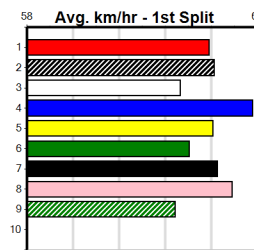

TOONGABBIE LODGE

Distance: 515m, Race Type: Grade 5, Total Prizemoney: $8,785
1st: $5,900, 2nd: $1,820, 3rd: $915, 4th: $150

Watchdog Tips:

Bet:

Form Box Wgt Dist Track Date Time BON Margin 1st/2nd (Time) PIR Checked Comment W/R Split 1 S/P Grade

SHAYNA BALE (NSW)[5]
WBE Bitch Feb-22 Sire: DROOPYS SYDNEY Dam: WINNIE ALLEN
Owner(s): B Wheeler
Trainer: Thomas Dailly (Anakie)
Winning Distances: < 300m (0) 300 - 399m (0) 400 - 499m (0) 500 - 599m (4) 600 - 699m (0) > 700m (0)
Winning Weights: 28.0(1) 28.1(2) 28.4(1)
Box History table and Prize Best Starts table included.

BUN STORM [5]
BK Bitch Jun-22 Sire: DROOPYS SYDNEY Dam: GYPSY BUN
Owner(s): G Dailly
Trainer: Thomas Dailly (Anakie)
Winning Distances: < 300m (0) 300 - 399m (0) 400 - 499m (1) 500 - 599m (4) 600 - 699m (0) > 700m (0)
Winning Weights: 27.7(2) 28.0(2) 28.5(1)
Box History table and Prize Best Starts table included.

RECYCLED [5]
BK Dog May-22 Sire: ASTON DEE BEE Dam: APPOINTED
Owner(s): A Tullio
Trainer: Jason Thompson (Pearcedale)
Winning Distances: < 300m (0) 300 - 399m (0) 400 - 499m (0) 500 - 599m (3) 600 - 699m (1) > 700m (0)
Winning Weights: 33.1(1) 33.5(1) 33.7(2)
Box History table and Prize Best Starts table included.

IRISH NIKKI [5]
BE Bitch Mar-22 Sire: COSMIC RUMBLE Dam: DELTA RHODE
Owner(s): O'Neill Racing (SYN), T O'Neill, T O'Neill, T O'Neill, M O'Neill
Trainer: Todd O'Neill (Pearcedale)
Winning Distances: < 300m (0) 300 - 399m (2) 400 - 499m (4) 500 - 599m (2) 600 - 699m (0) > 700m (0)
Winning Weights: 27.4(1) 27.8(1) 27.9(1) 28.0(2) 28.1(1) 28.2(1) 28.6(1)
Box History table and Prize Best Starts table included.

EXTREMELY POTENT [5]
BK Dog Oct-21 Sire: AUSSIE INFRARED Dam: POTENT
Owner(s): BURGIN RACING (SYN), M Burgin, B Burgin
Trainer: Peter Presutto (Devon Meadows)
Winning Distances: < 300m (0) 300 - 399m (2) 400 - 499m (3) 500 - 599m (2) 600 - 699m (1) > 700m (0)
Winning Weights: 34.1(1) 34.2(1) 34.4(3) 34.5(1) 34.8(1) 34.9(1)
Box History table and Prize Best Starts table included.