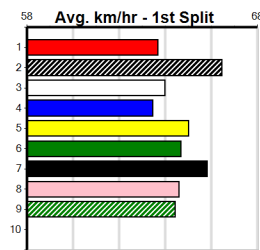

GREYHOUNDS ENTERTAINMENT

Distance: 515m, Race Type: Grade 5, Total Prizemoney: $8,785
1st: $5,900, 2nd: $1,820, 3rd: $915, 4th: $150

Watchdog Tips:

Bet:

Form Box Wgt Dist Track Date Time BON Margin 1st/2nd (Time) PIR Checked Comment W/R Split 1 S/P Grade

JAYA BALE (NSW)[5]
RF Bitch May-22 Sire: CHRISTO BALE Dam: HAE ALLEN
Owner(s): B Wheeler
Trainer: Daniel Gibbons (Avalon)
Winning Distances: < 300m (0) 300 - 399m (0) 400 - 499m (1) 500 - 599m (3) 600 - 699m (0) > 700m (0)
Winning Weights: 28.9(1) 29.0(1) 29.2(1) 29.3(1)
2nd (7) 28.5 485 HOR R3 23-Apr-24 27.59 27.27 2.75L ON SONG ICE (27.40) M/432 . . . 6.82 $5.40 X67H
8th (4) 28.5 485 HOR R5 30-Apr-24 28.34 27.42 14.00 PASSING (27.42) M/787 . . . 6.78 $9.70 X67F
3rd (8) 28.1 460 GEL R7 25-May-24 26.32 25.62 9.00L YASH BALE (25.72) M/333 . . . 6.77 $3.50 X67
3rd (7) 28.6 460 GEL R2 01-Jun-24 26.42 25.64 6.50L RUXTON FLAME (25.99) M/543 . . . 6.80 $7.90 X67
2nd (5) 28.8 525 MEP R4 05-Jun-24 30.57 30.00 5.50L PAW XANDER (30.19) M/2332 . . . 5.20 $4.30 X67
1st (4) 28.9 525 MEP R9 12-Jun-24 30.37 29.89 2.25L CAPTAIN ALICE (30.53) Q/3322 . . . 5.23 $10.40 7
1st (1) 29.0 525 MEP R4 29-Jun-24 30.21 30.06 6.50L BLOODLINE (30.64) Q/4111 . . . VO 5.18 $2.00 X67H
1= (6) 29.3 525 MEA R1 29-Jun-24 30.21 29.82 6.50L JAYA BALE/VILMA BALE M/5322 . . . SW 5.18 $6.10 X67F
Last 3 wins NOT included above
1st (4) 29.2 450 WBL R2 04-Apr-24 25.55 24.72 0.50L TASTE OF HELL (25.58) M/322 . . . SW 6.75 $13.80 M

Box History
Bx 1st 2nd 3rd 4th 5th 6th 7th 8th
1 1
2
3
4
5 1 1
6 1
7 1 2
8
Prize Best $12480.00
Starts FSH 11-4-2-3
Trk/Dts 0-0-0-0
APM 11322

RUXTON FLAME [5]
WBK Dog Jul-22 Sire: FERNANDO BALE Dam: SILKEN
Owner(s): S O'hehir
Trainer: Jeffrey Britton (Anakie)
Winning Distances: < 300m (0) 300 - 399m (0) 400 - 499m (3) 500 - 599m (1) 600 - 699m (0) > 700m (0)
Winning Weights: 29.0(2) 29.1(1) 29.5(1)
2nd (4) 29.1 525 MEA R3 11-May-24 30.32 29.86 2.75L ZIPPING WHINCUP (30.14) Q/2332 . . . 5.09 $38.50 X67F
6th (5) 29.3 525 MEA R9 18-May-24 30.83 29.96 10.00 THIS TRAIN (30.16) M/2333 . . . 5.16 $33.00 X67
4th (8) 29.3 450 WBL R5 23-May-24 25.58 25.15 6.50L IDYLLIC JAMES (25.15) M/444 . . . 6.74 $8.20 X67
1st (1) 29.0 460 GEL R2 01-Jun-24 25.99 25.64 0.75L KING ETERNAL (26.04) Q/111 . . . SW 6.57 $2.90 X67
3rd (2) 29.0 400 GEL R3 07-Jun-24 22.72 22.31 5.50L AEROPLANE MODE (22.35) Q/22 . . . 8.54 $8.60 SH
4th (6) 29.0 450 WBL R7 13-Jun-24 25.61 25.20 3.25L FIREWORKS (25.39) Q/112 . . . 6.56 $4.10 5
1st (1) 29.1 450 WBL R6 20-Jun-24 25.69 25.18 0.75L JUST A BREW (25.73) Q/221 . . . 6.64 $1.40 5
5th (3) 29.0 515 SAN R11 27-Jun-24 30.17 29.21 14.00 DIVINE NATURE (29.21) S/7566 . . . 5.38 $11.20 5
Last 3 wins NOT included above
1st (5) 29.5 460 GEL R4 02-Apr-24 26.38 26.22 0.75L ASTON TIGRIS (26.42) Q/123 . . . 6.71 $8.90 M
1st (3) 29.0 525 MEP R9 01-May-24 30.54 29.74 0.75L HOVLAND (30.58) M/2111 . . . 5.17 $10.60 X67H

Box History
Bx 1st 2nd 3rd 4th 5th 6th 7th 8th
1 2
2
3 1 1 1 1
4 1 1 1
5 1 1 1 1
6 1
7
8
Prize Best $11155.00
Starts NBT 14-4-1-3
Trk/Dts 1-0-0-0
APM 8660