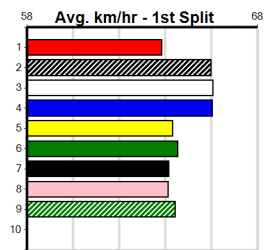

Watchdog Tips:

Bet:

Form Box	Wgt	Dist	Track	Date	Time	BON	Margin	1st/2nd (Time)	PIR	Checked	Comment	WR	Split 1	S/P	Grade

1 IDYLIC LUTHER [5]

WF Dog Oct-21 Sire: ALLEN DEED Dam: PENELOPES CRUZN
Owner(s): C James Trainer: Chloe Dew (Anakie)
Winning Distances: < 300m (0) 300 - 399m (0) 400 - 499m (4) 500 - 599m (0) 600 - 699m (0) > 700m (0)
Winning Weights: 29.7(1) 30.0(1) 30.2(1) 30.6(1)

4th (2)	30.3	525	MEA	R11	20-Apr-24	30.32	29.87	3.5L ZIPPING MOFFAT (30.08)	S/6554	.	.	.	5.34	$22.20	5
3rd (2)	30.1	525	MEA	R6	27-Apr-24	30.19	29.69	3.75L SWINDLED (29.93)	M/7544	.	.	.	5.28	$24.80	5H
6th (2)	29.9	515	SAN	R12	02-May-24	30.30	29.33	8.00L MINH TEDDY (29.77)	M/3687	.	.	.	5.22	$8.90	5
3rd (2)	29.9	460	GEL	R6	25-May-24	25.94	25.62	1.75L DESTRUCTIVELY (25.84)	M/333	.	.	.	6.66	$47.10	5
2nd (4)	29.9	525	MEA	R9	01-Jun-24	30.42	29.79	1.25L GARRY STUN ON (30.35)	M/6633	.	.	.	5.33	$21.70	5H
3rd (2)	29.8	515	SAN	R7	06-Jun-24	30.55	29.50	13.00 ZIPPING KAI (29.64)	M/3533	.	SW	.	5.21	$7.70	5
5th (6)	29.8	515	SAN	R11	20-Jun-24	30.17	29.15	7.50L INVICTUS HARRY (29.66)	M/5875	.	.	.	5.24	$21.50	5
6th (1)	29.8	525	MEA	R12	29-Jun-24	30.63	29.82	7.00L IRON ATLAS (30.17)	Q/3235	.	.	.	5.22	$9.60	5

Last 3 wins NOT included above

1st (7)	30.0	450	BAL	R5	12-Aug-23	26.10	25.68	1.00L EDEN LITTLE GIRL (26.17)	M/321	.	.	.	6.88	$1.70	7
1st (4)	30.6	460	GEL	R6	23-Jan-24	26.06	25.70	0.50L EDEN LITTLE GIRL (26.08)	M/21	.	SW	.	6.74	$5.20	T3-RW
1st (5)	30.2	450	WBL	R6	04-Mar-24	26.07	25.57	2.50L MR. QUIRKY (26.23)	M/121	.	.	.	6.79	$1.30	5

2 NASHVILLE BALE (NSW)[5]

WBEBD Dog Mar-22 Sire: DROOPYS SYDNEY Dam: DYNA UNI
Owner(s): B Wheeler Trainer: Thomas Dailly (Anakie)
Winning Distances: < 300m (0) 300 - 399m (0) 400 - 499m (2) 500 - 599m (3) 600 - 699m (0) > 700m (0)
Winning Weights: 31.0(1) 31.4(1) 31.6(1) 31.8(2)

7th (7)	30.8	450	BAL	R5	08-May-24	25.58	24.83	8.50L FERNANDO PHIL (24.99)	M/777	.	.	.	6.74	$96.00	SH
5th (4)	30.4	450	BAL	R7	15-May-24	25.52	24.79	6.50L CHAMPAGNE CUDDLE	M/544	.	.	.	6.73	$10.80	X45
3rd (4)	30.2	515	SAN	R11	24-May-24	30.05	29.17	7.00L TIGGERLONG FLYER (29.58)	Q/2223	.	.	.	5.13	$10.50	5
2nd (2)	30.5	515	SAN	R10	30-May-24	30.29	29.95	1.25L KNOCKOUT NORM (30.22)	Q/1111	.	.	.	5.15	$6.30	5
2nd (1)	30.7	525	MEP	R6	05-Jun-24	30.26	30.00	0.50L DISTRACTING (30.24)	Q/3221	.	.	.	5.12	$3.20	X45
1st (8)	31.0	450	BAL	R8	12-Jun-24	25.34	25.31	1.5L BETSIE BALE (25.44)	Q/111	.	.	.	6.50	$2.50	X45
6th (5)	31.2	515	SAN	R10	20-Jun-24	30.16	29.15	9.00L SO CERTAIN (29.55)	Q/2336	.	SW	.	5.11	$8.30	5
7th (8)	30.7	515	SAN	R11	27-Jun-24	30.26	29.21	15.00 DIVINE NATURE (29.21)	Q/4777	.	.	.	5.24	$7.20	5

Last 3 wins NOT included above

1st (3)	31.6	525	MEA	R1	24-Feb-24	30.22	29.71	4.50L YAKU BALE (30.53)	Q/1111	.	.	R	5.05	$1.60	7
1st (5)	31.8	525	MEA	R2	09-Mar-24	30.28	29.67	1.25L JO FOR GOLD (30.36)	M/3211	.	.	.	5.16	$4.00	RW
1st (4)	31.8	525	MEA	R12	23-Mar-24	30.17	29.64	0.50L JAMIE BALE (30.20)	Q/1111	.	.	.	5.10	$3.60	5