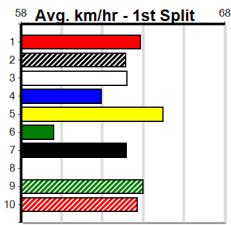

SPORTSBET BET WITH MATES

Distance: 390m, Race Type: Maiden, Total Prizemoney: $2,535
1st: $1,680, 2nd: $520, 3rd: $260, 4th: $75

1
4:39PM
(VIC time)

INGA BUDDY (5) has been placed in two of four to date and he has the speed to make every post a winner. PEST EXPRESS (7) likes to stay wide in her races and she will be in the firing line throughout. CUDGEE'S WREN (1) has the good draw.

Watchdog Tips: **5** **7** **1** **3** **Bet:** **Win 5**