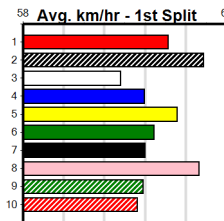

WARRNAMBOOL FENCING SPECIALISTS

Distance: 390m, Race Type: Grade 5, Total Prizemoney: \$2,925
 1st: \$1,950, 2nd: \$600, 3rd: \$300, 4th: \$75

11

8:04PM

(VIC time)

LALA TURBO (5) was brilliant when placed here last week and he should find this event a little easier. SPRING PORT (8) owns a smart 22.10 PB here and he will be in the firing line throughout. SHOW CAUSE (7) has early speed.