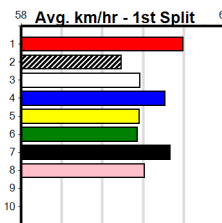

CASSIGN DESIGN

Distance: 390m, Race Type: Grade 6, Total Prizemoney: \$2,925
1st: \$1,950, 2nd: \$600, 3rd: \$300, 4th: \$75

10

7:40PM

(VIC time)

GLORIA'S ENTITY (1) resumes from a spell and she recorded back to back impressive wins at the end of her first prep. MARAIS BALE (6) led for a long way at Horsham two runs back and she will give a sight again. CIRCLE THE STORM (2) has claims