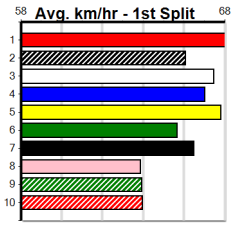

3

5:19PM

(VIC time)

SPORTSBET FINAL

Distance: 390m, Race Type: Mixed 6/7 Final, Total Prizemoney: $3,360
1st: $2,250, 2nd: $690, 3rd: $345, 4th: $75

Watchdog Tips:

6 1 8 7

Bet:

Win 6

1 DRAGONELLE [7] Drawn to lead, getting stronger, danger

Form	Box	Weight	Dist	Track	Date	Time	BON	Margin	1st/2nd (Time)	PIR	Checked	Comment	W/R	Split 1	S/P	Grade	Winning Boxes								
1	B				Nov-22													1	2	3	4	5	6	7	8
																	Prize Best $2,800.00								
																	Starts 3-1-2-0								
																	Trk/Dst 2-1-1-0								
																	APM $2800								

2 BIG SOLOMONA [7] Front runner, too much pace either side, no

Form	Box	Weight	Dist	Track	Date	Time	BON	Margin	1st/2nd (Time)	PIR	Checked	Comment	W/R	Split 1	S/P	Grade	Winning Boxes								
2	D				Feb-22													1	2	3	4	5	6	7	8
																	Prize Best $5,635.00								
																	Starts 10-1-6-2								
																	Trk/Dst 5-1-2-2								
																	APM $4615								

3 LEAP OF FAITH [6] Placed in three of four here, place hope again

Form	Box	Weight	Dist	Track	Date	Time	BON	Margin	1st/2nd (Time)	PIR	Checked	Comment	W/R	Split 1	S/P	Grade	Winning Boxes								
3	B				Aug-22													1	2	3	4	5	6	7	8
																	Prize Best $4,970.00								
																	Starts 7-2-2-1								
																	Trk/Dst 4-0-2-1								
																	APM $4426								

4 SUPER SEATTLE [6] Shows promise, draw is a worry, place best

Form	Box	Weight	Dist	Track	Date	Time	BON	Margin	1st/2nd (Time)	PIR	Checked	Comment	W/R	Split 1	S/P	Grade	Winning Boxes								
4	D				Feb-22													1	2	3	4	5	6	7	8
																	Prize Best $6,230.00								
																	Starts 4-2-1-0								
																	Trk/Dst 1-0-1-0								
																	APM $4230								

5 ASTON ZINGARA [5] Great heat win, pace inside is a concern, risky

Form	Box	Weight	Dist	Track	Date	Time	BON	Margin	1st/2nd (Time)	PIR	Checked	Comment	W/R	Split 1	S/P	Grade	Winning Boxes								
5	B				Mar-22													1	2	3	4	5	6	7	8
																	Prize Best $6,780.00								
																	Starts 9-3-1-2								
																	Trk/Dst 5-3-1-0								
																	APM $5478								

6 THIRTY SECONDS [6] Luckless in his heat, can atone, go close

Form	Box	Weight	Dist	Track	Date	Time	BON	Margin	1st/2nd (Time)	PIR	Checked	Comment	W/R	Split 1	S/P	Grade	Winning Boxes								
6	D				May-22													1	2	3	4	5	6	7	8
																	Prize Best $4,830.00								
																	Starts 6-2-1-2								
																	Trk/Dst 1-0-0-1								
																	APM $4038								

7 SUDOKU CARMELLO [5] Dazzling heat winner, major player if crosses

Form	Box	Weight	Dist	Track	Date	Time	BON	Margin	1st/2nd (Time)	PIR	Checked	Comment	W/R	Split 1	S/P	Grade	Winning Boxes								
7	D				Jul-22													1	2	3	4	5	6	7	8
																	Prize Best $5,940.00								
																	Starts 8-3-2-0								
																	Trk/Dst 1-1-0-0								
																	APM $5124								

8 INGA JOHNNY [6] Continues to impress, can cause an upset

Form	Box	Weight	Dist	Track	Date	Time	BON	Margin	1st/2nd (Time)	PIR	Checked	Comment	W/R	Split 1	S/P	Grade	Winning Boxes								
8	D				Sep-22													1	2	3	4	5	6	7	8
																	Prize Best $4,005.00								
																	Starts 5-2-0-1								
																	Trk/Dst 2-2-0-0								
																	APM $3669								

9 INTUITIVE [7] Res. Far from disgraced last week, place claims

Form	Box	Weight	Dist	Track	Date	Time	BON	Margin	1st/2nd (Time)	PIR	Checked	Comment	W/R	Split 1	S/P	Grade	Winning Boxes								
9	B				May-21													1	2	3	4	5	6	7	8
																	Prize Best $1,880.00								
																	Starts 6-1-1-3								
																	Trk/Dst 3-0-0-2								
																	APM $1596								

10 NARINGAL MATE [6] Res. Lack of early speed is a worry, prefer others

Form	Box	Weight	Dist	Track	Date	Time	BON	Margin	1st/2nd (Time)	PIR	Checked	Comment	W/R	Split 1	S/P	Grade	Winning Boxes								
10	B				Jan-22													1	2	3	4	5	6	7	8
																	Prize Best $6,005.00								
																	Starts 19-2-1-4								
																	Trk/Dst 12-2-0-4								
																	APM $2581