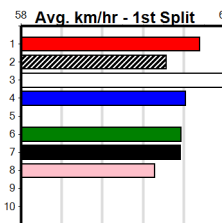

DOWNLOAD THE WATCHDOG APP

Distance: 390m, Race Type: Free For All, Total Prizemoney: \$3,360

1st: \$2,250, 2nd: \$690, 3rd: \$345, 4th: \$75

7

6:34PM

(VIC time)

BOROUGH BANKER (6) has turned in some big performances of late and he will appreciate the empty draw underneath. TORNADO TAHLIA (8) was a cracking 25.78 Geelong winner and she will exit the same draw tonight. FRONT COVER (3) has claims