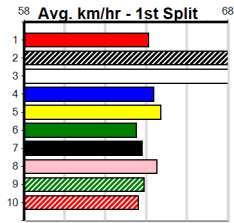

BOOK YOUR NEXT SOCIAL CLUB FUNCTI

12

8:25PM

(VIC time)

Distance: 390m, Race Type: Grade 5, Total Prizemoney: \$2,925
 1st: \$1,950, 2nd: \$600, 3rd: \$300, 4th: \$75

PAPER SHREDDER (1) is armed with blistering early pace and he should turn for home with a nice break. MATTY BOY (3) showed some promise last prep and he is expected to fire fresh. POSIE YOU PEST (2) has solid claims