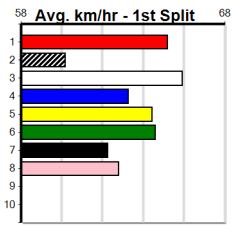

MACEY'S BISTRO (2-4 WINS)

Distance: 450m, Race Type: Restricted Win, Total Prizemoney: $2,925
1st: $1,950, 2nd: $600, 3rd: $300, 4th: $75

9

7:19PM

(VIC time)

LEON'S ENTITY (7) showed enormous potential in his first prep and he will be primed to fire fresh.
ABLETT FLYER (8) owns a solid 25.83 PB here and he is suitably drawn out wide, while FABIO GIBLET (5) is showing plenty of potential.

Watchdog Tips: **7** **8** **5** **2** **Bet:** **Win 7**