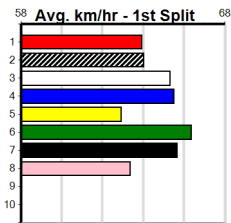

FIND US ON FACEBOOK

Distance: 390m, Race Type: Grade 7, Total Prizemoney: $2,925
1st: $1,950, 2nd: $600, 3rd: $300, 4th: $75

2

4:57PM

(VIC time)

TUBMAN'S LEGACY (4) was a dominant 22.36 maiden winner here and he appears to be a nice type. INTUITIVE (1) has a nice turn of foot and she should be able to hold her position through the bend. RESIGN THE PLOW (7) is well drawn out wide

Watchdog Tips:

4 **1** **7** **8**

Bet:

Win 4