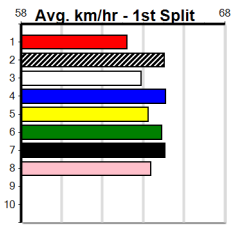

WOOD MOTORCYCLE & MOWER

Distance: 450m, Race Type: Grade 5, Total Prizemoney: \$2,925
1st: \$1,950, 2nd: \$600, 3rd: \$300, 4th: \$75

6

6:17PM

(VIC time)

SIR BINGO (7) returned to form with a top 28.23 Bendigo win and he is suitably drawn out wide.
FINANCIER (1) is better than his past few runs and he will get plenty of cover early on. STRESS
TEST (6) can settle on the speed