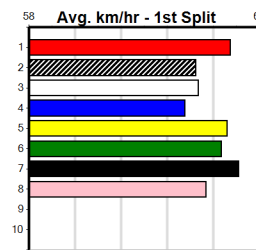

EDWARDS ELECTRICAL

Distance: 450m, Race Type: Mixed 4/5, Total Prizemoney: $3,360
1st: $2,250, 2nd: $690, 3rd: $345, 4th: $75

BEN SHAKER (5) beat a gun line-up here last week in 25.24 and a similar run tonight can see him score again. ASPERITAS (1) normally comes out running and she will make the yellow work hard throughout. RUAPUKE ROCKS (2) has the engine

Watchdog Tips: 5 1 2 7 Bet: Win 5

ASPERITAS [5] Comes out running, has pace to burn, danger $4.20
BK Bitch Dec-21 Sire: BARCIA BALE Dam: PYROCUMULUS
Owner(s): Fluffy Side Up (SYN), A Onley, P Onley
Trainer: Jack Osborne (Avalon)

RUAPUKE ROCKS [5] Relies on luck but has a V8 engine, threat $4.60
BE Dog Mar-22 Sire: BERNARDO Dam: FREDA ROCKS
Owner(s): B Keen
Trainer: Mario Briganti (Pearcedale)

ALLEY OOP [5] Lack of early speed is a worry, prefer others $26.00
BK Bitch Dec-21 Sire: SUPERIOR PANAMA Dam: GEMILLY
Owner(s): K Pitt
Trainer: Garry George (Beulah)

GAPING MARGIN [5] Capable but better suited to a wider draw $16.00
BK Bitch Jan-22 Sire: ALLEN DEED Dam: RIXY YA PEST
Owner(s): G Hirst
Trainer: Mathew Wright (Wangoom)

BEN SHAKER [4] Slashing win here last week, hard to hold out $2.80
BK Dog Sep-21 Sire: FERNANDO BALE Dam: BRYLEE
Owner(s): B Rushton
Trainer: Mark Morrissey (Junortoun)