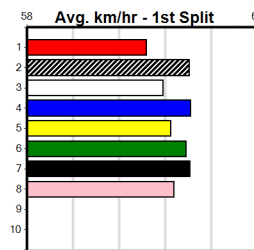

WOOD MOTORCYCLE & MOWER

Distance: 450m, Race Type: Grade 5, Total Prizemoney: $2,925
1st: $1,950, 2nd: $600, 3rd: $300, 4th: $75

SIR BINGO (7) returned to form with a top 28.23 Bendigo win and he is suitably drawn out wide. FINANCIER (1) is better than his past few runs and he will get plenty of cover early on. STRESS TEST (6) can settle on the speed

Watchdog Tips: 7 1 6 5 Bet: Box Quinella 1,6,7 ($10 for 333.33%)

Table with columns: Form Box, Wgt, Dist, Track, Date, Time, BON, Margin, 1st/2nd (Time), PIR, Checked, Comment, WR, Split 1, S/P, Grade

FINANCIER [5] Better than form, gets cover early on, danger $4.60
WBE Dog Jan-22 Sire: NEED MY MONEYNOW Dam: GRANDANA QUALI
Owner(s): J Cassar
Winning Distances: < 300m (0) 300 - 399m (2) 400 - 499m (3) 500 - 599m (1) 600 - 699m (0) > 700m (0)
Winning Weights: 28.4(1) 28.6(1) 29.1(2) 29.2(2)
3rd (4) 29.1 450 BAL R10 15-May-24 25.56 24.79 6.00L HE SHINES (25.16) M/645 . . . . 6.74 $24.70 5
2nd (7) 29.1 460 GEL R6 21-May-24 26.02 25.73 4.25L BACK TO SCRATCH (25.73) M/332 . . . . 6.76 $4.20 X45
1st (1) 29.1 450 BAL R5 27-May-24 25.48 25.38 2.50L WHERE IS HE (25.64) M/111 . . . SW . 6.68 $2.10 SH
4th (1) 29.1 450 BAL R4 31-May-24 25.96 24.81 9.50L BACK TO SCRATCH (25.32) M/244 . . . . 6.68 $6.90 SF
4th (7) 28.7 460 GEL R12 07-Jun-24 26.31 25.62 7.50L NIMBLE TOMMY (25.82) M/433 . . . . 6.72 $9.10 X45
6th (1) 28.8 450 BAL R7 12-Jun-24 25.75 25.31 3.5L ASTON ZOOM (25.51) M/456 . . . . 6.65 $5.80 5
5th (1) 28.8 450 BAL R6 19-Jun-24 25.68 25.12 2.75L BARRY BALE (25.48) M/454 . . . . 6.72 $3.30 5
5th (4) 28.9 450 BAL R6 26-Jun-24 25.80 25.03 4.00L TOKYO HEIST (25.53) M/665 . . . . 6.74 $20.40 5
Last 3 wins NOT included above
1st (1) 29.2 460 WGL R2 24-Dec-23 26.06 25.71 3.25L MOOSE BANNER (26.28) M/221 . . . . 6.69 $3.10 X67
1st (4) 29.1 460 WGL R6 23-Jan-24 26.45 25.61 0.75L BOOT A DREAM (26.50) M/731 . . . SW . 6.85 $2.60 5
1st (3) 29.2 500 BEN R9 26-Jan-24 28.21 27.91 0.75L BURN BRIGHT (28.24) M/111 . . . . 6.56 $2.50 5

Box History
Trainer: Jayden Cassar (Ballarat East)
ENG BAL 2024-07-03
Prize Best Starts Trk/Dts APM $12615.00 FSH 26-6-2-4 0-0-0-0 4592