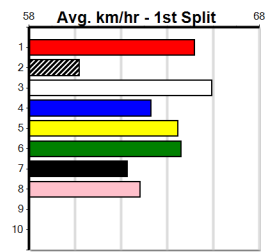

MACEY'S BISTRO (2-4 WINS)

Distance: 450m, Race Type: Restricted Win, Total Prizemoney: $2,925
1st: $1,950, 2nd: $600, 3rd: $300, 4th: $75

LEON'S ENTITY (7) showed enormous potential in his first prep and he will be primed to fire fresh.
ABLETT FLYER (8) owns a solid 25.83 PB here and he is suitably drawn out wide, while FABIO GIBLET (5) is showing plenty of potential.

Watchdog Tips: 7 8 5 2 Bet: Win 7

MINH NARDO (NSW)[5] Rises in class, pace out wide is a worry, tested $14.00
Owner(s): R Gavin
Winning Distances: < 300m (0) 300 - 399m (0) 400 - 499m (3) 500 - 599m (0) 600 - 699m (0) > 700m (0)
Trainer: Raylene Gavin (Killarney)

JOLLY JOHNNY [5] Can unwind a strong finish, may be value $12.00
Owner(s): MILLIONAIRES (SYN), J Farrugia, A Farrugia
Winning Distances: < 300m (0) 300 - 399m (2) 400 - 499m (1) 500 - 599m (0) 600 - 699m (0) > 700m (0)
Trainer: Elizabeth Lloyd (Anakie)

BELLA SUPREME [5] Hit or miss early, pace out wide won't help $7.50
Owner(s): R Gavin
Winning Distances: < 300m (0) 300 - 399m (0) 400 - 499m (3) 500 - 599m (0) 600 - 699m (0) > 700m (0)
Trainer: Kevin Gavin (Killarney)

SENSES FAIL [6] Beaten in both runs over this journey, risky $6.00
Owner(s): H Mcadam
Winning Distances: < 300m (0) 300 - 399m (1) 400 - 499m (1) 500 - 599m (0) 600 - 699m (0) > 700m (0)
Trainer: Heath Mcadam (Ocean Grove)

FABIO GIBLET [6] Shows promise, can burn early on, big threat $3.60
Owner(s): R Gibbons
Winning Distances: < 300m (0) 300 - 399m (0) 400 - 499m (2) 500 - 599m (0) 600 - 699m (0) > 700m (0)
Trainer: Rebecca Gibbons (Avalon)

1

2

3

4

5