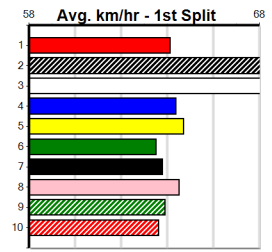

BOOK YOUR NEXT SOCIAL CLUB FUNCTION

Distance: 390m, Race Type: Grade 5, Total Prizemoney: $2,925
1st: $1,950, 2nd: $600, 3rd: $300, 4th: $75

PAPER SHREDDER (1) is armed with blistering early pace and he should turn for home with a nice break. MATTY BOY (3) showed some promise last prep and he is expected to fire fresh. POSIE YOU PEST (2) has solid claims

Watchdog Tips: 1 3 2 7 Bet: Win 1

PAPER SHREDDER [5] Drawn to lead, smart PB here, looks good $2.60
Owner(s): C Brennan
Winning Distances: < 300m (0) 300 - 399m (4) 400 - 499m (0) 500 - 599m (0) 600 - 699m (0) > 700m (0)
Box History table and Prize Best Starts Trk/Dts APM

POSIE YOU PEST [5] Far from disgraced last time, can threaten $4.60
Owner(s): M Wright
Winning Distances: < 300m (0) 300 - 399m (2) 400 - 499m (1) 500 - 599m (0) 600 - 699m (0) > 700m (0)
Box History table and Prize Best Starts Trk/Dts APM

MATTY BOY [5] Resuming, showed promise last prep, danger $4.80
Owner(s): A Rippon
Winning Distances: < 300m (0) 300 - 399m (0) 400 - 499m (5) 500 - 599m (0) 600 - 699m (0) > 700m (0)
Box History table and Prize Best Starts Trk/Dts APM

SUTTON'S SKY [5] Front runner, too much pace in this event $16.00
Owner(s): A Gurry
Winning Distances: < 300m (0) 300 - 399m (2) 400 - 499m (5) 500 - 599m (0) 600 - 699m (0) > 700m (0)
Box History table and Prize Best Starts Trk/Dts APM

ZARA'S PRINCESS [5] Tough draw but has some talent, place $10.00
Owner(s): T Steel
Winning Distances: < 300m (0) 300 - 399m (3) 400 - 499m (5) 500 - 599m (2) 600 - 699m (0) > 700m (0)
Box History table and Prize Best Starts Trk/Dts APM