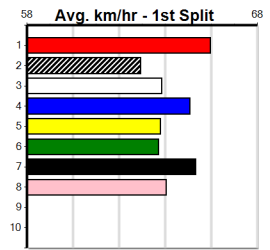

CASSIGN DESIGN

Distance: 390m, Race Type: Grade 6, Total Prizemoney: $2,925
1st: $1,950, 2nd: $600, 3rd: $300, 4th: $75

GLORIA'S ENTITY (1) resumes from a spell and she recorded back to back impressive wins at the end of her first prep. MARAIS BALE (6) led for a long way at Horsham two runs back and she will give a sight again. CIRCLE THE STORM (2) has claims

Watchdog Tips: 1 6 2 4 Bet: Win 1

GLORIA'S ENTITY [6] Resuming, showed promise last prep, yes $2.40
BK Bitch Jan-22 Sire: ASTON DEE BEE Dam: ZARA'S ENTITY
Owner(s): - k m syndicate (SYN), M Barry, K Boyle
Trainer: Kathleen Boyle (Lethbridge)

CIRCLE THE STORM [6] Never headed at Ballarat, can threaten again $4.60
BE Dog Dec-21 Sire: KC AND ALL Dam: CIRCLE OF DREAMS
Owner(s): A Gurry
Trainer: Andrea Gurry (Nhili)

CIRCLE THE SPACE [6] Down on confidence, may get crowded, risky $10.00
BK Dog Dec-21 Sire: KC AND ALL Dam: CIRCLE OF DREAMS
Owner(s): A Gurry
Trainer: Andrea Gurry (Nhili)

LUCY JANE [6] Rarely runs a bad race here, must keep safe $9.00
BK Bitch Mar-22 Sire: TOMMY SHELBY Dam: IVY WREN
Owner(s): S Bruce
Trainer: Gary Hunt (Cudgee)

SAINT JAYDEN [6] Lack of early speed is a worry, tough ask $16.00
BE Dog Mar-22 Sire: BERNARDO Dam: SAINT MADDIE
Owner(s): P Byrne
Trainer: Connor Byrne (Koroit)