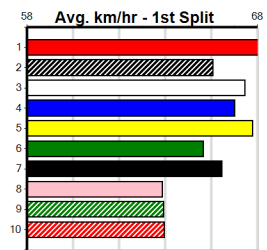

SPORTSBET FINAL

Distance: 390m, Race Type: Mixed 6/7 Final, Total Prizemoney: $3,360
1st: $2,250, 2nd: $690, 3rd: $345, 4th: $75

THIRTY SECONDS (6) busted the clock when scoring at Shepparton and he can atone for his luckless heat defeat. DRAGONELLE (1) is armed with blistering early speed and she will continue to get stronger. INGA JOHNNY (8) is showing promise

Watchdog Tips: 6 1 8 7 Bet: Win 6

DRAGONELLE [7] Drawn to lead, getting stronger, danger $4.80
BK Bitch Nov-22 Sire: EXPLOSIVE BOY Dam: COCO NOVA
Owner(s): L Edgerton
Trainer: Jordan Mcquillen (Lara)

BIG SOLOMONA [7] Front runner, too much pace either side, no $21.00
BK Dog Feb-22 Sire: HOUDINI BOY Dam: ELUSIVE ANAKE
Owner(s): FISHOUNDS (SYN), D Fisher, S Fisher
Trainer: Darren Fisher (Lara)

LEAP OF FAITH [6] Placed in three of four here, place hope again $6.00
BK Bitch Aug-22 Sire: ASTON DEE BEE Dam: SAILAWAY JACKIE
Owner(s): C Brennan
Trainer: Daryl Brennan (Napoleons)

SUPER SEATTLE [6] Shows promise, draw is a worry, place best $7.50
BK Dog Feb-22 Sire: SHIMA SHINE Dam: SUPER C AZELLE
Owner(s): G Collins
Trainer: Mark Johnson (Ross Creek)

ASTON ZINGARA [5] Great heat win, pace inside is a concern, risky $9.00
BK Bitch Mar-22 Sire: BARCIA BALE Dam: GYPSIES LUCK
Owner(s): R Borda
Trainer: Aimee Drew (Dennington)

1

2

3

4

5