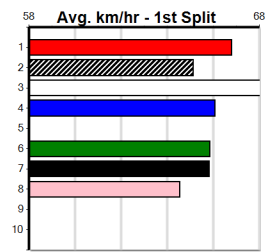

DOWNLOAD THE WATCHDOG APP

Distance: 390m, Race Type: Free For All, Total Prizemoney: $3,360
1st: $2,250, 2nd: $690, 3rd: $345, 4th: $75

BOROUGH BANKER (6) has turned in some big performances of late and he will appreciate the empty draw underneath. TORNADO TAHLIA (8) was a cracking 25.78 Geelong winner and she will exit the same draw tonight. FRONT COVER (3) has claims

Watchdog Tips: 6 8 3 4 Bet: Win 6

Form Box Wgt Dist Track Date Time BON Margin 1st/2nd (Time) PIR Checked Comment W/R Split 1 S/P Grade
ANNA YOU PEST [3] Honest type but rises in class, place best $6.50
BE Bitch Mar-21 Sire: LIGHTNING FRANK Dam: RIXY YA PEST
Owner(s): G Hunt
Trainer: Gary Hunt (Cudgee)

DOT'S REDEEMER [3] Surrounded by early speed, may find bother $9.00
BK Bitch Feb-21 Sire: MY REDEEMER Dam: MADAM BUTTERFLY
Owner(s): MILLIONAIRES (SYN), J Farrugia, A Farrugia
Trainer: Marcus Lloyd (Anakie)

FRONT COVER [4] Solid record here, can burn early on, threat $4.60
BK Bitch Dec-21 Sire: TOMMY SHELBY Dam: CHLOE LOUISE
Owner(s): Wat Gor Pow (SYN), S Watson, B Power, I Arshad
Trainer: Margery Quick (Haddon)

JUDY'S REDEEMER [2] Should get a nice cart across early, value runner $12.00
BE Bitch Feb-21 Sire: MY REDEEMER Dam: MADAM BUTTERFLY
Owner(s): MILLIONAIRES (SYN), J Farrugia, A Farrugia
Trainer: Keith Lloyd (Anakie)

*** VACANT BOX ***
Owner(s):
Trainer:
Winning Distances: < 300m (0) 300 - 399m (0) 400 - 499m (0) 500 - 599m (0) 600 - 699m (0) > 700m (0)
Winning Weights:

1

2

3

4

5