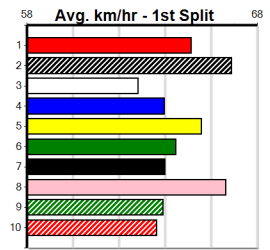

WARRNAMBOOL FENCING SPECIALISTS

Distance: 390m, Race Type: Grade 5, Total Prizemoney: $2,925
1st: $1,950, 2nd: $600, 3rd: $300, 4th: $75

LALA TURBO (5) was brilliant when placed here last week and he should find this event a little easier. SPRING PORT (8) owns a smart 22.10 PB here and he will be in the firing line throughout. SHOW CAUSE (7) has early speed.

Watchdog Tips: 5 8 7 6 Bet: Win 5

BEYOND BLESSED [5] Better than her past few runs, place claims $9.00
Owner(s): L Edgerton
Winning Distances: < 300m (0) 300 - 399m (2) 400 - 499m (3) 500 - 599m (0) 600 - 699m (0) > 700m (0)
Box History table and Prize Best Starts table included.

ALL DAMIRO (NSW)[5] Down on confidence, poor strike rate here, no $12.00
Owner(s): M Roberts
Winning Distances: < 300m (0) 300 - 399m (1) 400 - 499m (4) 500 - 599m (2) 600 - 699m (0) > 700m (0)
Box History table and Prize Best Starts table included.

ASTON SINATRA [5] Tends to miss the kick, likely to find bother $8.00
Owner(s): R Borda
Winning Distances: < 300m (0) 300 - 399m (2) 400 - 499m (3) 500 - 599m (0) 600 - 699m (0) > 700m (0)
Box History table and Prize Best Starts table included.

OCEAN SUNSET [5] Placed in only one of six here, prefer others $9.00
Owner(s): M Keane
Winning Distances: < 300m (0) 300 - 399m (0) 400 - 499m (4) 500 - 599m (0) 600 - 699m (0) > 700m (0)
Box History table and Prize Best Starts table included.

LALA TURBO [5] Great effort here last week, take stopping $3.40
Owner(s): C Roberts
Winning Distances: < 300m (0) 300 - 399m (0) 400 - 499m (11) 500 - 599m (1) 600 - 699m (0) > 700m (0)
Box History table and Prize Best Starts table included.