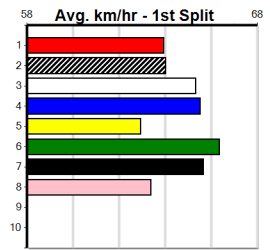

FIND US ON FACEBOOK

Distance: 390m, Race Type: Grade 7, Total Prizemoney: $2,925
1st: $1,950, 2nd: $600, 3rd: $300, 4th: $75

TUBMAN'S LEGACY (4) was a dominant 22.36 maiden winner here and he appears to be a nice type. INTUITIVE (1) has a nice turn of foot and she should be able to hold her position through the bend. RESIGN THE PLOW (7) is well drawn out wide

Watchdog Tips: 4 1 7 8 Bet: Win 4

INTUITIVE [7] Good turn of foot, can hold his position, danger $4.80
BK Bitch May-21 Sire: ASTON KIMETTO Dam: DISPUTIVE Trainer: Raymond Mahony (Southern Cro)
Winning Distances: < 300m (0) 300 - 399m (1) 400 - 499m (0) 500 - 599m (0) 600 - 699m (0) > 700m (0)
Winning Weights: 34.0(1)
2nd (5) 34.7 305 MTG R2 12-May-24 17.87 17.70 2.25L KNIGHT VADER (17.71) 5.88 $1.80 M
3rd (5) 34.4 305 MTG R1 19-May-24 18.04 17.93 1.5L LUST TO BURN (17.93) 5.91 $2.40 M
1st (4) 34.0 305 MTG R1 26-May-24 17.82 17.72 0.75L BUNGALOO BRUISER (17.87) 0 SAMP 5.81 $2.10 M
3rd (5) 34.0 390 WBL R4 10-Jun-24 22.91 22.18 9.00L CLOSE COMBAT (22.31) S/43 9.00 $8.00 7
5th (5) 33.8 390 WBL R9 20-Jun-24 22.95 22.27 6.00L ASTON TESSA (22.54) M/54 9.05 $37.10 7
3rd (7) 33.9 390 WBL R3 27-Jun-24 22.44 22.05 5.50L SUDOKU CARMELLO (22.06) M/22 8.88 $29.10 X67H
Last 3 wins NOT included above
Box History: Bx 1st 2nd 3rd 4th 5th 6th 7th 8th
1 1
2
3
4 1
5 1 2 1
6
7 1
8
Prize Best $1880.00
Starts NBT
Trk/Dts 6-1-1-3
APM 3-0-0-2 1596

BOB DEEDS [7] Far from disgraced last time, can run a drum $3.60
BK Dog Feb-22 Sire: SENNACHIE Dam: BEAUT DEEDS Trainer: Vicki Anders (Koroit)
Winning Distances: < 300m (0) 300 - 399m (0) 400 - 499m (0) 500 - 599m (1) 600 - 699m (0) > 700m (0)
Winning Weights: 31.8(1)
4th (7) 31.3 525 MEP R1 10-Apr-24 30.94 29.82 7.00L HIBIKI BLUE (30.47) M/3756 5.28 $12.40 MH
3rd (3) 31.6 525 MEP R1 24-Apr-24 30.65 29.79 7.00L GOLIATH (30.19) Q/2333 5.22 $5.10 M
1st (1) 31.8 525 MEP R2 01-May-24 30.63 29.74 4.25L DUPLICIOUS (30.91) M/3111 SW 5.26 $1.50 M
8th (8) 31.7 525 MEP R9 08-May-24 31.41 29.86 17.00L BUN QUAKE (30.28) M/7888 5.33 $11.30 7
6th (5) 32.4 460 GEL R2 01-Jun-24 26.94 25.64 14.00L RUXTON FLAME (25.99) M/876 7.09 $37.80 X67
6th (6) 32.6 525 MEA R1 08-Jun-24 30.87 29.80 12.00 FLY ALI (30.10) M/6557 5.29 $34.50 X67
6th (7) 32.6 525 MEP R9 26-Jun-24 31.56 30.08 16.00L MAD KEV (30.46) S/6476 5.36 $13.40 7
2nd (8) 32.3 450 WBL R5 01-Jul-24 25.90 25.65 1.75L REV MICHAEL (25.77) M/433 6.92 $2.10 X67
Last 3 wins NOT included above
Box History: Bx 1st 2nd 3rd 4th 5th 6th 7th 8th
1 1
2 1
3 2
4
5
6 1 1 1
7 1 1 1 1
8 1 1
Prize Best $3915.00
Starts FSTD
Trk/Dts 13-1-2-4
APM 0-0-0-0 2330