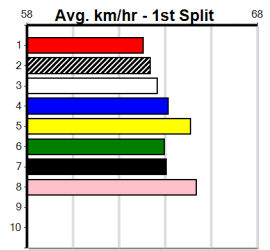

BROAD TREE CARE

Distance: 450m, Race Type: Mixed 6/7, Total Prizemoney: $2,925
1st: $1,950, 2nd: $600, 3rd: $300, 4th: $75

WAVERING (8) was enormous when placed here last time and she is expected to fire fresh. ASTON BREEZE (7) continues to improve and she will be in the firing line from the outset. TECTONIC (5) can settle on the speed.

Watchdog Tips: 8 7 5 2 Bet: Win 8

Form Box for NARINGAL SALLY [6]. Includes details like RBD Bitch, Jan-22, Sire: ALLEN DEED, Dam: FLO LAVA, and a box history table.

Form Box for HOT SAKI [7]. Includes details like BK Dog, May-22, Sire: FERNANDO BALE, Dam: MA'S PLUM JAM, and a box history table.

Form Box for SAINT FINNIE [7]. Includes details like BE Bitch, Mar-22, Sire: BERNARDO, Dam: SAINT MADDIE, and a box history table.

Form Box for LEKTRA DAMIAN [7]. Includes details like BK Dog, Oct-22, Sire: FERAL FRANKY, Dam: LEKTRA RAINBOW, and a box history table.

Form Box for TECTONIC [7]. Includes details like BK Bitch, Apr-22, Sire: FERAL FRANKY, Dam: RIFTED SPIRIT, and a box history table.