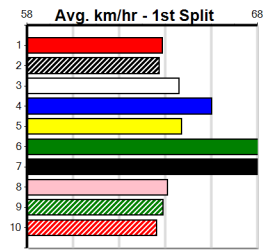

WANNON FUNCTION CENTRE

Distance: 390m, Race Type: Grade 5, Total Prizemoney: $2,925
1st: $1,950, 2nd: $600, 3rd: $300, 4th: $75

ICE BATH FORTH (7) was far from disgraced when resuming from a spell last week and he can go one better this time around. PARIS BALE (1) is showing promise and she is armed with a nice turn of foot. MYRNIONG STORM (5) has claims

Watchdog Tips: 7 1 5 6 Bet: Win 7

PARIS BALE (NSW)[5] Shows promise, nice turn of foot, danger $4.60
Owner(s): B Wheeler
Winning Distances: < 300m (0) 300 - 399m (3) 400 - 499m (1) 500 - 599m (0) 600 - 699m (0) > 700m (0)
Box History table and statistics.

BIG CONE TONE [5] Capable but prefer drawn out wide, next time $21.00
Owner(s): P Notaro
Winning Distances: < 300m (0) 300 - 399m (4) 400 - 499m (4) 500 - 599m (0) 600 - 699m (0) > 700m (0)
Box History table and statistics.

ASTON MALLE [5] Lack of early speed is a worry, place best $10.00
Owner(s): R Borda
Winning Distances: < 300m (0) 300 - 399m (3) 400 - 499m (7) 500 - 599m (7) 600 - 699m (1) > 700m (0)
Box History table and statistics.

BRUTAL POWER (SA)[5] Talented but needs things his own way, no $12.00
Owner(s): M Roberts
Winning Distances: < 300m (0) 300 - 399m (1) 400 - 499m (2) 500 - 599m (1) 600 - 699m (0) > 700m (0)
Box History table and statistics.

MYRNIONG STORM (NSW)[5] Far from disgraced last time, can threaten $3.60
Owner(s): T Kingcott
Winning Distances: < 300m (0) 300 - 399m (1) 400 - 499m (2) 500 - 599m (0) 600 - 699m (0) > 700m (0)
Box History table and statistics.