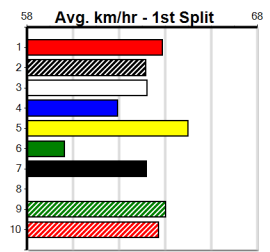

SPORTSBET BET WITH MATES

1

4:39PM

(VIC time)

Distance: 390m, Race Type: Maiden, Total Prizemoney: $2,535
1st: $1,680, 2nd: $520, 3rd: $260, 4th: $75

INGA BUDDY (5) has been placed in two of four to date and he has the speed to make every post a winner. PEST EXPRESS (7) likes to stay wide in her races and she will be in the firing line throughout. CUDGEE'S WREN (1) has the good draw.

Watchdog Tips: **5** **7** **1** **3** **Bet:** **Win 5**

1

CUDGEE'S WREN [M] **$4.20**

Placed in three of four here, well drawn, threat

RBD Bitch Mar-22 Sire: TOMMY SHELBY Dam: IVY WREN

Owner(s): G Hunt Trainer: Gary Hunt (Cudgee)

Winning Distances: < 300m (0) 300 - 399m (0) 400 - 499m (0) 500 - 599m (0) 600 - 699m (0) > 700m (0)

Winning Weights:

Post	Wt	Dist	Track	Date	Time	BOB	Margin	1st/2nd (Time)	PIR	Checked	Comment	WR	Split 1	S/P	Grade
5th (2)	27.6	410	HOR	R2	14-May-24	24.15	23.14	3.75L ASTON CORTES (23.90)	M/34				10.95	$17.40	M
7th (7)	27.7	300	HVL	R1	09-Jun-24	17.92	16.75	17.00 I'M WHAT'S NEXT (16.76)	M/7				4.21	$53.70	M
2nd (8)	27.7	390	WBL	R1	17-Jun-24	22.71	22.51	1.00L MENTION (22.66)	M/32				8.77	$5.90	M
5th (6)	27.6	390	WBL	R1	20-Jun-24	22.75	22.27	6.00L DRAGONELLE (22.35)	S/75				9.09	$15.70	M
3rd (3)	27.7	390	WBL	R2	24-Jun-24	23.50	22.13	13.00 PAW JULIA (22.63)	M/63				9.02	$1.50	M
2nd (2)	27.7	390	WBL	R2	01-Jul-24	22.70	22.34	0.75L ZIPPING DRAKE (22.65)	M/32				8.93	$2.00	M

Last 3 wins NOT included above

Box History

Bx	1st	2nd	3rd	4th	5th	6th	7th	8th
1								
2	1				1			
3			1					
4								
5								
6					1			
7								1
8	1							

Prize Best $800.00 NBT
Starts 6-0-2-1
Trk/Dts 4-0-2-1
APM 800

2

STARSEED [M] **$16.00**

Well beaten in both runs, needs more time

BK Bitch Nov-22 Sire: EXPLOSIVE BOY Dam: COCO NOVA

Owner(s): L Edgerton Trainer: Simone Fisher (Lara)

Winning Distances: < 300m (0) 300 - 399m (0) 400 - 499m (0) 500 - 599m (0) 600 - 699m (0) > 700m (0)

Winning Weights:

Post	Wt	Dist	Track	Date	Time	BOB	Margin	1st/2nd (Time)	PIR	Checked	Comment	WR	Split 1	S/P	Grade
6th (4)	27.1	400	GEL	R2	14-Jun-24	23.46	22.54	10.00 BEND YOUR EAR (22.79)	Q/56				8.67	$12.30	M
8th (8)	27.4	390	WBL	R1	20-Jun-24	23.67	22.27	19.00 DRAGONELLE (22.35)	S/88		VO W		9.18	$9.70	M

Last 3 wins NOT included above

Box History

Bx	1st	2nd	3rd	4th	5th	6th	7th	8th
1								
2								
3								
4						1		
5								
6								
7								
8								1

Prize Best $0.00 NBT
Starts 2-0-0-0
Trk/Dts 1-0-0-0
APM 0