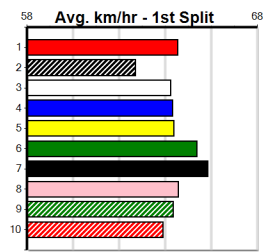

Watchdog Tips:

Bet:

Table with columns: Form Box, Wgt, Dist, Track, Date, Time, BON, Margin, 1st/2nd (Time), PIR, Checked, Comment, WR, Split 1, S/P, Grade

ANOTHER NANDO [5]

BK Dog Jul-21 Sire: FERNANDO BALE Dam: HARDAWAY WINNIE

Owner(s): Twice as quick (SYN), D Johnston, D Johnston

Trainer: Lisa Delbridge (Balliang)

Winning Distances: < 300m (0) 300 - 399m (2) 400 - 499m (6) 500 - 599m (0) 600 - 699m (0) > 700m (0)

Winning Weights: 28.6(2) 28.7(1) 28.9(1) 29.5(2) 29.6(1) 30.2(1)

Table of race results for ANOTHER NANDO, including runner details, times, and margins.

Last 3 wins NOT included above

Table of recent race results for ANOTHER NANDO.

Box History

Box History table for ANOTHER NANDO showing performance across various box positions.

ABRAXAS BALE (NSW)[5]

BD Dog Apr-22 Sire: CHRISTO BALE Dam: DYNA ROMY

Owner(s): B Wheeler

Trainer: Samantha Grenfell (Anakie)

Winning Distances: < 300m (0) 300 - 399m (1) 400 - 499m (1) 500 - 599m (1) 600 - 699m (0) > 700m (0)

Winning Weights: 35.2(1) 36.3(1) 36.4(1)

Table of race results for ABRAXAS BALE.

Last 3 wins NOT included above

Table of recent race results for ABRAXAS BALE.

Box History

Box History table for ABRAXAS BALE.

BARTY CROUCH [5]

RF Dog Apr-22 Sire: BEAST UNLEASHED Dam: ARABELLA FIGG

Owner(s): BAG OF LOLLYS (SYN), L Cockerell, I Cockerell, M Dopfer

Trainer: Ian Cockerell (Buckley)

Winning Distances: < 300m (0) 300 - 399m (0) 400 - 499m (3) 500 - 599m (0) 600 - 699m (0) > 700m (0)

Winning Weights: 36.9(1) 37.0(1) 37.1(1) 37.3(1) 37.4(1)

Table of race results for BARTY CROUCH.

Last 3 wins NOT included above

Table of recent race results for BARTY CROUCH.

Box History

Box History table for BARTY CROUCH.

ARI DUMBLEDORE [5]

F Bitch Dec-20 Sire: BERNARDO Dam: ROLANDA HOOCH

Owner(s): BAG OF LOLLYS (SYN), L Cockerell, I Cockerell, M Dopfer

Trainer: Ian Cockerell (Buckley)

Winning Distances: < 300m (0) 300 - 399m (0) 400 - 499m (3) 500 - 599m (2) 600 - 699m (1) > 700m (0)

Winning Weights: 30.9(1) 31.0(1) 31.1(1) 31.4(1) 31.5(1) 31.6(1)

Table of race results for ARI DUMBLEDORE.

Last 3 wins NOT included above

Table of recent race results for ARI DUMBLEDORE.

Box History

Box History table for ARI DUMBLEDORE.

CIRCLE THE MOON [5]

BK Bitch Dec-21 Sire: KC AND ALL Dam: CIRCLE OF DREAMS

Owner(s): CHAMPAGNE PTN (SYN), S Smith, A Langton

Trainer: Angela Langton (Anakie)

Winning Distances: < 300m (0) 300 - 399m (2) 400 - 499m (4) 500 - 599m (0) 600 - 699m (0) > 700m (0)

Winning Weights: 28.2(1) 28.5(1) 28.6(1) 28.9(1) 29.1(1) 29.2(1)

Table of race results for CIRCLE THE MOON.

Last 3 wins NOT included above

Table of recent race results for CIRCLE THE MOON.

Box History

Box History table for CIRCLE THE MOON.