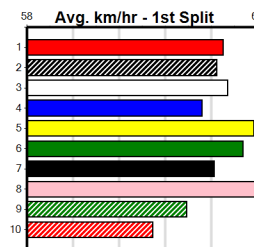

DOWNLOAD THE WATCHDOG APP

Distance: 400m, Race Type: Mixed 4/5, Total Prizemoney: $3,360
1st: $2,250, 2nd: $690, 3rd: $345, 4th: $75

Watchdog Tips:

Bet:

Table with columns: Form Box, Wgt, Dist, Track, Date, Time, BON, Margin, 1st/2nd (Time), PIR, Checked, Comment, W/R, Split 1, S/P, Grade

SHE'S MAGICAL [5] Biks
BK Bitch Feb-21 Sire: MAGICAL BALE Dam: ONE STEP AHEAD
Owner(s): M Morrissey
Trainer: Craig Treherne (Lara)
Winning Distances: < 300m (0) 300 - 399m (0) 400 - 499m (4) 500 - 599m (0) 600 - 699m (0) > 700m (0)
Winning Weights: 28.6(1) 28.8(1) 29.3(1) 29.9(1)
Box History table and Prize Best Starts table included.

CRIMSON CANNON [5]
BD Dog May-21 Sire: FERNANDO BALE Dam: CRIMSON VIXEN
Owner(s): Mingo's Mates (SYN), J Rhode, S Hickey, M Hickey, P Hickey, G Castledine, B Hickey
Trainer: Jason Sharp (Lara)
Winning Distances: < 300m (0) 300 - 399m (0) 400 - 499m (2) 500 - 599m (5) 600 - 699m (0) > 700m (0)
Winning Weights: 31.0(2) 31.2(1) 31.3(1) 31.5(2) 31.9(1)
Box History table and Prize Best Starts table included.

MACKINAW PEACH [5]
BK Bitch Feb-22 Sire: SHIMA SHINE Dam: MEPUNGA MOLLY
Owner(s): KRAMERICA (SYN), G Farrugia, W Gallagher
Trainer: Jeffrey Britton (Anakie)
Winning Distances: < 300m (0) 300 - 399m (0) 400 - 499m (3) 500 - 599m (3) 600 - 699m (0) > 700m (0)
Winning Weights: 30.1(1) 30.2(1) 30.3(1) 30.4(1) 30.5(1) 30.7(1)
Box History table and Prize Best Starts table included.

LEO BALE (NSW)[5]
BD Dog May-22 Sire: CHRISTO BALE Dam: HAE ALLEN
Owner(s): B Wheeler
Trainer: Rebecca Gibbons (Avalon)
Winning Distances: < 300m (0) 300 - 399m (0) 400 - 499m (5) 500 - 599m (0) 600 - 699m (0) > 700m (0)
Winning Weights: 31.3(2) 31.5(1) 31.7(1) 32.2(1)
Box History table and Prize Best Starts table included.

ASTON CAYENNE [5]
BK Dog Mar-22 Sire: ASTON DEE BEE Dam: ASTON LOPEZ
Owner(s): R Borda
Trainer: Lachlan Scott (Tatura)
Winning Distances: < 300m (0) 300 - 399m (3) 400 - 499m (2) 500 - 599m (0) 600 - 699m (0) > 700m (0)
Winning Weights: 33.9(1) 34.5(1) 34.8(2) 35.0(1)
Box History table and Prize Best Starts table included.