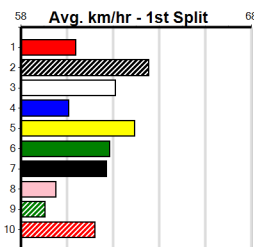

SPORTSBET FINAL

Distance: 460m, Race Type: Maiden Final, Total Prizemoney: $2,925
1st: $1,950, 2nd: $600, 3rd: $300, 4th: $75

Watchdog Tips: ☐ ☐ ☐ ☐ ☐ Bet:

Form Box	Wgt	Dist	Track	Date	Time	BON	Margin	1st/2nd (Time)	PIR	Checked	Comment	WR	Split 1	S/P	Grade

1

ZERO KILLER [M]
RF Dog Oct-22 Sire: FERNANDO BALE Dam: FABRIOLA ZERO
Owner(s): DAILLY GREYHOUND FARMS (SYN), G Dailly, T Dailly Trainer: Thomas Dailly (Anakie)
Winning Distances: < 300m (0) 300 - 399m (0) 400 - 499m (0) 500 - 599m (0) 600 - 699m (0) > 700m (0) ENG BAL 2024-07-03
Winning Weights:
3rd (7) 32.2 460 GEL R4 28-Jun-24 26.49 25.58 8.00L STAPLETON (25.96) S/522 6.82 $11.90 MH

Bx	1st	2nd	3rd	4th	5th	6th	7th	8th
1								
2								
3								
4								
5								
6								
7			1					
8								

Prize Best $260.00 NBT
Starts 1-0-0-1
Trk/Dts 1-0-0-1
APM 260

Last 3 wins NOT included above

2

STAPLETON [7]
BD Dog May-22 Sire: ORSON ALLEN Dam: MILLY MAC Trainer: Brett McIntyre (Exford)
Owner(s): B McIntyre
Winning Distances: < 300m (0) 300 - 399m (0) 400 - 499m (1) 500 - 599m (0) 600 - 699m (0) > 700m (0)
Winning Weights: 35.4(1)
3rd (1) 34.6 525 MEP R3 13-Mar-24 30.80 30.03 3.25L OPRAH BALE (30.58) M/6333 5.29 $8.20 MH
3rd (5) 35.2 450 BAL R1 20-Mar-24 25.72 25.01 4.75L ZIPPING WHINCUP (25.40) M/222 6.72 $7.70 M
4th (3) 35.1 450 SHP R2 01-Apr-24 26.06 25.11 8.50L MAGNET MOVER (25.48) M/345 6.70 $9.10 M
2nd (6) 35.3 525 MEP R9 10-Apr-24 30.58 29.82 1.5L REV PENNY (30.49) M/1111 5.32 $2.10 MH
6th (8) 35.4 525 MEA R1 20-Apr-24 31.07 29.87 17.00 BLUE KERMAR (29.93) M/6666 VO 5.33 $40.20 MF
2nd (6) 35.6 515 SAP R1 05-May-24 30.19 29.71 0.50L STAR BRIE (30.16) M/2111 5.25 $3.80 M
4th (1) 35.3 515 SAP R2 13-May-24 31.06 29.81 14.00 TANNER TIME (30.14) M/3255 5.26 $2.00 M
1st (6) 35.4 460 GEL R4 28-Jun-24 25.96 25.58 5.50L RIORSON BALE (26.32) M/111 SW 6.75 $2.50 MH

Bx	1st	2nd	3rd	4th	5th	6th	7th	8th
1			1	1				
2								
3				1				
4								
5			1					
6	1	2						
7								
8						1		

Prize Best $3927.14
Starts 25.96(6)-28/6/24
Trk/Dts 8-1-2-2
APM 1-1-0-0
3161

Last 3 wins NOT included above

3

RIORSON BALE [M]
BD Bitch Jul-22 Sire: FERAL FRANKY Dam: QUAIL BALE Trainer: Correy Grenfell (Anakie)
Owner(s): B Wheeler
Winning Distances: < 300m (0) 300 - 399m (0) 400 - 499m (0) 500 - 599m (0) 600 - 699m (0) > 700m (0)
Winning Weights:
4th (7) 28.4 450 BAL R2 06-May-24 26.37 25.55 9.00L PALDRON BALE (25.77) M/874 7.10 $4.10 T3-M
3rd (2) 28.6 400 GEL R2 14-May-24 23.18 22.84 5.00L SUDOKU ROSIE (22.84) M/43 8.74 $6.30 M
5th (2) 27.9 515 SAP R1 20-May-24 30.61 29.40 11.00 MITZI ROCKS (29.90) Q/3544 5.25 $5.70 M
4th (2) 28.5 400 GEL R1 25-May-24 22.93 22.40 2.00L OWNED BY CLOWNS (22.80) M/44 8.71 $4.50 M
4th (6) 28.6 515 SAP R2 03-Jun-24 30.30 29.83 6.00L DEVIOUS (29.88) M/5444 5.25 $12.50 MH
6th (1) 28.6 390 BAL R5 06-Jun-24 22.57 21.80 4.50L HARTNEY (22.26) M/67 8.72 $34.00 SH
4th (4) 28.6 515 SAN R1 13-Jun-24 30.24 29.38 5.00L DEVIOUS (29.89) M/5544 5.32 $42.30 MF
2nd (8) 29.0 460 GEL R4 28-Jun-24 26.32 25.58 5.50L STAPLETON (25.96) M/333 6.80 $3.50 MH

Bx	1st	2nd	3rd	4th	5th	6th	7th	8th
1								
2		1	1	1	1			
3								
4				1				
5								
6				1				
7				1				
8		1						1

Prize Best $1550.00
Starts 10-0-2-1
Trk/Dts 2-0-1-0
APM 1285

Last 3 wins NOT included above