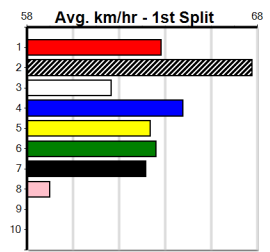

GREYHOUND CLUBS VICTORIA

Distance: 460m, Race Type: Grade 7, Total Prizemoney: $2,925
1st: $1,950, 2nd: $600, 3rd: $300, 4th: $75

Watchdog Tips: [ ] [ ] [ ] [ ] Bet: [ ]

Table with columns: Form Box, Wgt, Dist, Track, Date, Time, BON, Margin, 1st/2nd (Time), PIR, Checked, Comment, WR, Split 1, S/P, Grade

ON SONG BOBBY [7]
BK Dog Jul-22 Sire: BEAST UNLEASHED Dam: JOE'S DOLLY
Owner(s): Fluffy Side Up (SYN), A Onley, P Onley
Trainer: Jack Osborne (Avalon)
Winning Distances: < 300m (0) 300 - 399m (0) 400 - 499m (1) 500 - 599m (0) 600 - 699m (0) > 700m (0)
Winning Weights: 31.6(1)
Race results table with columns: Rank, Box, Dog, Dist, Track, Date, Time, BON, Margin, 1st/2nd (Time), PIR, Checked, Comment, WR, Split 1, S/P, Grade

Box History table for ON SONG BOBBY [7]
Bx 1st 2nd 3rd 4th 5th 6th 7th 8th
Prize Best $2360.00 FSTD
Starts 8-1-2-2
Trk/Dts 0-0-0-0
APM 1272

MAGNUM RIOT [7]
BK Dog Sep-22 Sire: ALLEN DEED Dam: BLUE SKY RIOT
Owner(s): S Camden-bermingham
Trainer: Colin Bermingham (Mount Mercer)
Winning Distances: < 300m (0) 300 - 399m (0) 400 - 499m (1) 500 - 599m (0) 600 - 699m (0) > 700m (0)
Winning Weights: 32.4(1)
Race results table with columns: Rank, Box, Dog, Dist, Track, Date, Time, BON, Margin, 1st/2nd (Time), PIR, Checked, Comment, WR, Split 1, S/P, Grade

Box History table for MAGNUM RIOT [7]
Bx 1st 2nd 3rd 4th 5th 6th 7th 8th
Prize Best $1755.00 FSH
Starts 2-1-0-0
Trk/Dts 0-0-0-0
APM 1755

PERRY MARKERI [7]
BK Dog Feb-22 Sire: FABREGAS Dam: GEORGIA KATE
Owner(s): Bermaid Mowlo (SYN), P Aumann, M Hose, A Hyde, R Davis, P Duncan
Trainer: Jeffrey Britton (Anakie)
Winning Distances: < 300m (0) 300 - 399m (0) 400 - 499m (1) 500 - 599m (0) 600 - 699m (0) > 700m (0)
Winning Weights: 34.4(1)
Race results table with columns: Rank, Box, Dog, Dist, Track, Date, Time, BON, Margin, 1st/2nd (Time), PIR, Checked, Comment, WR, Split 1, S/P, Grade

Box History table for PERRY MARKERI [7]
Bx 1st 2nd 3rd 4th 5th 6th 7th 8th
Prize Best $4190.00 NBT
Starts 11-1-3-1
Trk/Dts 6-0-1-0
APM 2290

PAW ERINA (NSW)[7]
RF Bitch Jul-22 Sire: ALLEN DEED Dam: FANTA BALE
Owner(s): B Wheeler
Trainer: Mark Delbridge (Balliang)
Winning Distances: < 300m (0) 300 - 399m (0) 400 - 499m (1) 500 - 599m (0) 600 - 699m (0) > 700m (0)
Winning Weights: 25.9(1)
Race results table with columns: Rank, Box, Dog, Dist, Track, Date, Time, BON, Margin, 1st/2nd (Time), PIR, Checked, Comment, WR, Split 1, S/P, Grade

Box History table for PAW ERINA (NSW)[7]
Bx 1st 2nd 3rd 4th 5th 6th 7th 8th
Prize Best $3480.00 FSTD
Starts 10-1-2-1
Trk/Dts 0-0-0-0
APM 2991

PAW LARRY (NSW)[7]
WF Dog Aug-22 Sire: FERNANDO BALE Dam: XAMIRA BALE
Owner(s): B Wheeler
Trainer: Samantha Grenfell (Anakie)
Winning Distances: < 300m (0) 300 - 399m (0) 400 - 499m (1) 500 - 599m (0) 600 - 699m (0) > 700m (0)
Winning Weights: 28.8(1)
Race results table with columns: Rank, Box, Dog, Dist, Track, Date, Time, BON, Margin, 1st/2nd (Time), PIR, Checked, Comment, WR, Split 1, S/P, Grade

Box History table for PAW LARRY (NSW)[7]
Bx 1st 2nd 3rd 4th 5th 6th 7th 8th
Prize Best $1680.00 NBT
Starts 6-1-0-0
Trk/Dts 1-0-0-0
APM 1344

1

2

3

4

5