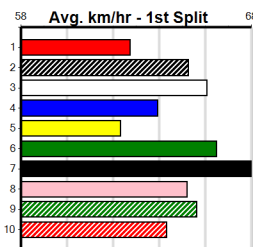

FREE ADMISSION TO ALL RACE MEETS

Distance: 400m, Race Type: Mixed 6/7, Total Prizemoney: $2,925
1st: $1,950, 2nd: $600, 3rd: $300, 4th: $75

Watchdog Tips:

Bet:

Table header with columns: Form Box, Wgt, Dist, Track, Date, Time, BON, Margin, 1st/2nd (Time), PIR, Checked, Comment, WR, Split 1, S/P, Grade.

VELOX BALE (NSW)[6]
FBD Bitch Feb-22
Sire: DROOPYS SYDNEY Dam: WINNIE ALLEN
Owner(s): L Harris
Trainer: Tammy Kennedy-harris (Devon M)
Winning Distances: < 300m (0) 300 - 399m (0) 400 - 499m (2) 500 - 599m (0) 600 - 699m (0) > 700m (0)
Winning Weights: 26.2(1) 26.7(1)
Table with race results and Box History.

BEND YOUR EAR [6]
BK Dog Feb-22
Sire: FERNANDO BALE Dam: TIME TO TALK
Owner(s): A Galea
Trainer: Martin Galea (Sunshine North)
Winning Distances: < 300m (0) 300 - 399m (0) 400 - 499m (2) 500 - 599m (0) 600 - 699m (0) > 700m (0)
Winning Weights: 32.7(1) 32.8(1)
Table with race results and Box History.

NATALIE BALE (NSW)[6]
BK Bitch May-22
Sire: CHRISTO BALE Dam: HAE ALLEN
Owner(s): B Wheeler
Trainer: Rebecca Gibbons (Avalon)
Winning Distances: < 300m (0) 300 - 399m (0) 400 - 499m (2) 500 - 599m (0) 600 - 699m (0) > 700m (0)
Winning Weights: 28.3(1) 28.6(1)
Table with race results and Box History.

PAW NICHOLLS (NSW)[7]
WRF Dog Aug-22
Sire: NEED MY MONEYNOW Dam: FORTUNA BALE
Owner(s): B Wheeler
Trainer: Samantha Grenfell (Anakie)
Winning Distances: < 300m (0) 300 - 399m (0) 400 - 499m (1) 500 - 599m (0) 600 - 699m (0) > 700m (0)
Winning Weights: 32.6(1)
Table with race results and Box History.

YAMGATA BALE (NSW)[6]
DKBD Bitch Apr-22
Sire: CHRISTO BALE Dam: DYNA ROMY
Owner(s): B Wheeler
Trainer: Samantha Grenfell (Anakie)
Winning Distances: < 300m (0) 300 - 399m (0) 400 - 499m (2) 500 - 599m (0) 600 - 699m (0) > 700m (0)
Winning Weights: 31.6(1) 31.8(1)
Table with race results and Box History.

1

2

3

4

5