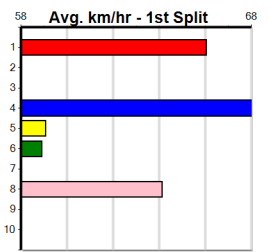

MERV JENNINGS SIGNS

Distance: 400m, Race Type: Maiden, Total Prizemoney: $2,535
1st: $1,680, 2nd: $520, 3rd: $260, 4th: $75

Watchdog Tips:

Bet:

Form Box	Wgt	Dist	Track	Date	Time	BON	Margin	1st/2nd (Time)	PIR	Checked	Comment	W/R	Split 1	S/P	Grade

1

TRUMPETER ROCK [M]
BK Dog Oct-22 Sire: FERAL FRANKY Dam: HAPPY RUBY
Owner(s): T Sinnott Trainer: Rebecca Gibbons (Avalon)
Winning Distances: < 300m (0) 300 - 399m (0) 400 - 499m (0) 500 - 599m (0) 600 - 699m (0) > 700m (0)
Winning Weights:
2nd (7) 33.6 400 GEL R1 28-Jun-24 23.01 22.38 4.25L PUNCHY (22.72) M/54 8.58 $6.80 M

Bx	1st	2nd	3rd	4th	5th	6th	7th	8th
1								
2								
3								
4								
5								
6								
7		1						
8								

Prize Best $520.00 NBT
Starts 1-0-1-0
Trk/Dts 1-0-1-0
APM 520

Last 3 wins NOT included above

2

HAVANA ROSE [M]
BK Bitch Jun-22 Sire: MAGICAL BALE Dam: HAVANA MISS
Owner(s): Vi Alskar Hundar (SYN), A Lie, J Sharp Trainer: Jason Sharp (Lara)
Winning Distances: < 300m (0) 300 - 399m (0) 400 - 499m (0) 500 - 599m (0) 600 - 699m (0) > 700m (0)
Winning Weights:

Bx	1st	2nd	3rd	4th	5th	6th	7th	8th
1								
2								
3								
4								
5								
6								
7								
8								

Prize Best $0 FSH
Starts 0-0-0-0
Trk/Dts 0-0-0-0
APM 0

Last 3 wins NOT included above

3

CARUGGI [M]
F Dog Oct-22 Sire: FERAL FRANKY Dam: NORDEGREN
Owner(s): J Ennis Trainer: Brooke Ennis (Avalon)
Winning Distances: < 300m (0) 300 - 399m (0) 400 - 499m (0) 500 - 599m (0) 600 - 699m (0) > 700m (0)
Winning Weights:

Bx	1st	2nd	3rd	4th	5th	6th	7th	8th
1								
2								
3								
4								
5								
6								
7								
8								

Prize Best $0 FSH
Starts 0-0-0-0
Trk/Dts 0-0-0-0
APM 0

Last 3 wins NOT included above

4

SILVERTREE FOX (NSW)[M]
BK Dog Jul-22 Sire: TIGGERLONG TONK Dam: COLD TWIST
Owner(s): C Clarke Trainer: Jason Wickham (Lara)
Winning Distances: < 300m (0) 300 - 399m (0) 400 - 499m (0) 500 - 599m (0) 600 - 699m (0) > 700m (0)
Winning Weights:
6th (3) 32.8 400 GEL R1 28-Jun-24 23.51 22.38 12.00 PUNCHY (22.72) Q/16 W 8.42 $25.60 M

Bx	1st	2nd	3rd	4th	5th	6th	7th	8th
1								
2								
3						1		
4								
5								
6								
7								
8								

Prize Best $0.00 NBT
Starts 1-0-0-0
Trk/Dts 1-0-0-0
APM 0

Last 3 wins NOT included above

5

MISS LUNA [M]
BK Bitch Jul-22 Sire: FERAL FRANKY Dam: MISS ROXY
Owner(s): P Arnott Trainer: Dallan Klemke (Lara)
Winning Distances: < 300m (0) 300 - 399m (0) 400 - 499m (0) 500 - 599m (0) 600 - 699m (0) > 700m (0)
Winning Weights:
7th (6) 30.4 400 GEL R1 27-Apr-24 23.93 22.35 14.00 BLACKPOOL TRIP (23.01) S/77 9.15 $17.80 M

Bx	1st	2nd	3rd	4th	5th	6th	7th	8th
1								
2								
3								
4								
5								
6							1	
7								
8								

Prize Best $0.00 NBT
Starts 1-0-0-0
Trk/Dts 1-0-0-0
APM 0

Last 3 wins NOT included above