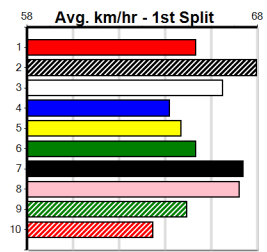

Geelong

12 10:53PM

(VIC time)

SPORTSBET SET A DEPOSIT LIMIT

Distance: 400m, Race Type: Grade 5, Total Prizemoney: $2,925
1st: $1,950, 2nd: $600, 3rd: $300, 4th: $75

Watchdog Tips:

Bet:

Table header for race details: Form Box, Wgt, Dist, Track, Date, Time, BON, Margin, 1st/2nd (Time), PIR, Checked, Comment, W/R, Split 1, S/P, Grade.

Race 1: SUPER SIZE FRIES [5]. Dog, Apr-22. Sire: SUPERIOR PANAMA, Dam: JUNK FOOD JUNKIE. Trainer: Jason Sharp (Lara). Includes winning distances, weights, and a box history table.

Race 2: MORAINÉ GEMMA [5]. Bitch, Sep-21. Sire: HOOKED ON SCOTCH, Dam: RADIO SILENT. Trainer: Debbie Goudge (Terang). Includes winning distances, weights, and a box history table.

Race 3: FULL SPEED AHEAD [5]. Bitch, Feb-21. Sire: MAGICAL BALE, Dam: ONE STEP AHEAD. Trainer: Craig Treherne (Lara). Includes winning distances, weights, and a box history table.

Race 4: GROVER BALE (NSW)[5]. Dog, Mar-22. Sire: FERNANDO BALE, Dam: IDRIA BALE. Trainer: Samantha Grenfell (Anakie). Includes winning distances, weights, and a box history table.

Race 5: ELEANOR RIGBY (NSW)[5]. Bitch, Mar-20. Sire: FERNANDO BALE, Dam: HILL TOP BELLE. Trainer: Lisa Delbridge (Balliang). Includes winning distances, weights, and a box history table.

1

2

3

4

5