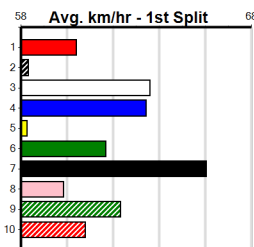

MILLERS MUZZLES

Distance: 460m, Race Type: Maiden, Total Prizemoney: \$2,535
1st: \$1,680, 2nd: \$520, 3rd: \$260, 4th: \$75

Watchdog Tips: Bet:

Form Box	Wgt	Dist	Track	Date	Time	BON	Margin	1st/2nd (Time)	PIR	Checked	Comment	WR	Split 1	S/P	Grade
----------	-----	------	-------	------	------	-----	--------	----------------	-----	---------	---------	----	---------	-----	-------