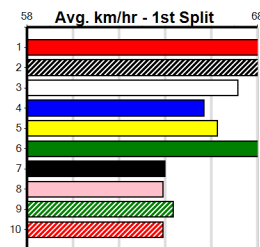

PARKER PUMPS

Distance: 460m, Race Type: Mixed 4/5, Total Prizemoney: $3,360
1st: $2,250, 2nd: $690, 3rd: $345, 4th: $75

Watchdog Tips:

Bet:

Table with columns: Form Box, Wgt, Dist, Track, Date, Time, BON, Margin, 1st/2nd (Time), PIR, Checked, Comment, W/R, Split 1, S/P, Grade

HOUSE OF TURBO [4]
RBD Dog Feb-22 Sire: FERNANDO BALE Dam: YINDI GIRL TURBO
Owner(s): M Cullen
Trainer: Jeffrey Britton (Anakie)
Winning Distances: < 300m (0) 300 - 399m (4) 400 - 499m (5) 500 - 599m (1) 600 - 699m (0) > 700m (0)
Winning Weights: 33.2(1) 33.3(3) 33.5(4) 33.6(1) 33.7(1)
Box History table and Prize Best Starts table included.

LAMIA MILA [5]
BD Bitch Dec-21 Sire: BERNARDO Dam: ON THE RUNWAY
Owner(s): G Carchedi
Trainer: Jason Thompson (Pearcedale)
Winning Distances: < 300m (0) 300 - 399m (5) 400 - 499m (8) 500 - 599m (0) 600 - 699m (0) > 700m (0)
Winning Weights: 28.9(1) 29.0(1) 29.2(2) 29.3(2) 29.4(2) 29.5(2) 29.6(1) 29.8(1) 30.0(1)
Box History table and Prize Best Starts table included.

TOKYO HEIST [5]
BK Dog Sep-21 Sire: SHIMA SHINE Dam: ELEVATED
Owner(s): GIZZY'S GANG (SYN), A Manolitsis, A Manolitsis, S Bevan
Trainer: Korie-lee Heinrich (Anakie)
Winning Distances: < 300m (0) 300 - 399m (3) 400 - 499m (1) 500 - 599m (0) 600 - 699m (0) > 700m (0)
Winning Weights: 34.0(1) 34.8(1) 35.2(2)
Box History table and Prize Best Starts table included.

ASTON PING [5]
BD Bitch Jan-22 Sire: FERNANDO BALE Dam: ZOOM OUT
Owner(s): R Borda
Trainer: Benjamin Magri (Avalon)
Winning Distances: < 300m (0) 300 - 399m (2) 400 - 499m (4) 500 - 599m (0) 600 - 699m (0) > 700m (0)
Winning Weights: 25.6(2) 25.9(1) 26.0(1) 26.1(1) 26.2(1)
Box History table and Prize Best Starts table included.

RIVIERA BALE (NSW)[5]
BK Dog Aug-21 Sire: ORSON ALLEN Dam: HAE ALLEN
Owner(s): B Wheeler
Trainer: Samantha Grenfell (Anakie)
Winning Distances: < 300m (0) 300 - 399m (0) 400 - 499m (5) 500 - 599m (1) 600 - 699m (0) > 700m (0)
Winning Weights: 33.0(1) 33.4(1) 33.7(1) 34.0(1) 34.1(1) 34.5(1)
Box History table and Prize Best Starts table included.

1

2

3

4

5