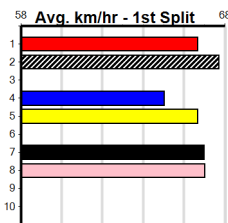

9

9:26PM

(VIC time)

Watchdog Tips: 0 0 0 0 Bet: .