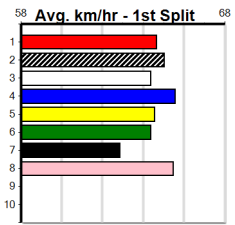

MEADOWS CONFERENCE & EVENTS

Distance: 525m, Race Type: Grade 5, Total Prizemoney: \$8,785
 1st: \$5,900, 2nd: \$1,820, 3rd: \$915, 4th: \$150

11

10:14PM

(VIC time)

Watchdog Tips:

0 0 0 0

Bet: