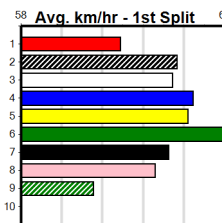

THANK YOU RAELENE

Distance: 525m, Race Type: Mixed 6/7, Total Prizemoney: $8,785
1st: $5,900, 2nd: $1,820, 3rd: $915, 4th: $150

3

7:20PM

(VIC time)

Watchdog Tips: **0 0 0 0** Bet: **0**