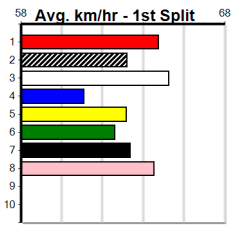

AMRON BOY AT STUD

Distance: 525m, Race Type: Grade 5, Total Prizemoney: $8,785
1st: $5,900, 2nd: $1,820, 3rd: $915, 4th: $150

Watchdog Tips: 0 0 0 0 Bet: .