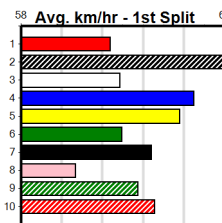

Mobile Form Guide

Average Winning Time:

Distance	Grade	Avg. Time
525m	Mixed 4/5	29.99
525m	Mixed 3/4	30.02
525m	Mixed 6/7	30.09
525m	Grade 5	30.16
525m	Maiden Final	30.16
525m	Grade 7	30.21
600m	Mixed 4/5	34.45
600m	Grade 5	34.67

Track Record:

Distance	Time	Greyhound	Date Set
525m	29.376	ALLEN DEED	03-Jan-15
600m	33.911	DYNA DOUBLE ONE	06-Feb-16
730m	41.933	SPACE STAR	28-Feb-15

The Meadows

SPORTSBET FINAL

Distance: 525m, Race Type: Maiden Final, Total Prizemoney: \$8,785
 1st: \$5,900, 2nd: \$1,820, 3rd: \$915, 4th: \$150