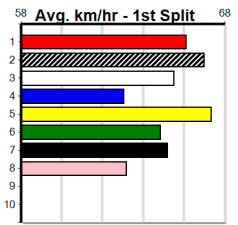

10

9:48PM

(VIC time)

Watchdog Tips: **0 0 0 0** Bet: **0**