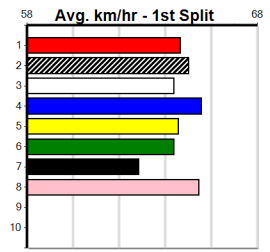

MEADOWS CONFERENCE & EVENTS

Distance: 525m, Race Type: Grade 5, Total Prizemoney: $8,785
1st: $5,900, 2nd: $1,820, 3rd: $915, 4th: $150

Watchdog Tips:

Bet:

Table with columns: Form Box, Wgt, Dist, Track, Date, Time, BON, Margin, 1st/2nd (Time), PIR, Checked, Comment, W/R, Split 1, S/P, Grade

WERRIS BALE (NSW)[5]
BD Dog May-22 Sire: CHRISTO BALE Dam: HELGA BALE
Owner(s): B Wheeler
Trainer: Correy Grenfell (Anakie)
Winning Distances: < 300m (0) 300 - 399m (1) 400 - 499m (3) 500 - 599m (0) 600 - 699m (0) > 700m (0)
Box History table and Prize Best Starts table included.

DISHEVELED [5]
BK Dog Jul-22 Sire: FERNANDO BALE Dam: SILKEN
Owner(s): J Sharp
Trainer: Jeffrey Britton (Anakie)
Winning Distances: < 300m (0) 300 - 399m (0) 400 - 499m (1) 500 - 599m (2) 600 - 699m (0) > 700m (0)
Box History table and Prize Best Starts table included.

DAINTREE CHIEF [5]
F Dog Apr-22 Sire: FERNANDO BALE Dam: PERSIAN GODDESS
Owner(s): LUCKY ELEVEN (SYN), K Joske, G Joske
Trainer: Ben Joske (Yinnar South)
Winning Distances: < 300m (0) 300 - 399m (0) 400 - 499m (2) 500 - 599m (3) 600 - 699m (0) > 700m (0)
Box History table and Prize Best Starts table included.

BLUE CABANG [5]
BE Dog Feb-21 Sire: BERNARDO Dam: STARS AND LIGHTS
Owner(s): G Berry
Trainer: Rodney Clark (Echuca Village)
Winning Distances: < 300m (0) 300 - 399m (0) 400 - 499m (6) 500 - 599m (1) 600 - 699m (0) > 700m (0)
Box History table and Prize Best Starts table included.

VARSITY BALE (NSW)[5]
BD Dog Apr-22 Sire: CHRISTO BALE Dam: DYNA ROMY
Owner(s): B Wheeler
Trainer: Samantha Grenfell (Anakie)
Winning Distances: < 300m (0) 300 - 399m (1) 400 - 499m (2) 500 - 599m (0) 600 - 699m (0) > 700m (0)
Box History table and Prize Best Starts table included.

1

2

3

4

5