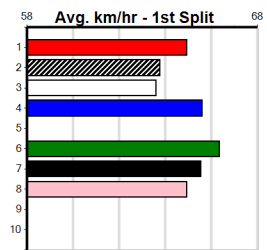

7

8:51PM

(VIC time)

Distance: 525m, Race Type: Grade 5, Total Prizemoney: $8,785
1st: $5,900, 2nd: $1,820, 3rd: $915, 4th: $150

Watchdog Tips:

Bet:

Form Box Wgt Dist Track Date Time BON Margin 1st/2nd (Time) PIR Checked Comment W/R Split 1 S/P Grade

SIT AND STEER [5]
BEF Dog Nov-21 Sire: FERNANDO BALE Dam: HOT CHARMOLA
Owner(s): D Bourke
Trainer: David Bourke (The Basin)
Winning Distances: < 300m (0) 300 - 399m (2) 400 - 499m (3) 500 - 599m (1) 600 - 699m (0) > 700m (0)
Winning Weights: 33.9(1) 34.1(1) 34.3(2) 34.4(1) 34.6(1)
Race results table with columns for rank, weight, dog name, track, date, time, margin, sire, dam, PIR, checked, comment, W/R, split 1, S/P, grade.

CABAO OPAL [5]
BK Bitch Jun-22 Sire: BEAST UNLEASHED Dam: CABAO
Owner(s): DAILLY GREYHOUND FARMS (SYN), G Dailly, T Dailly
Trainer: Thomas Dailly (Anakie)
Winning Distances: < 300m (0) 300 - 399m (0) 400 - 499m (2) 500 - 599m (1) 600 - 699m (0) > 700m (0)
Winning Weights: 27.1(1) 27.4(1) 27.9(1)
Race results table with columns for rank, weight, dog name, track, date, time, margin, sire, dam, PIR, checked, comment, W/R, split 1, S/P, grade.

TINKER CONALL [5]
WBD Dog Oct-21 Sire: FERNANDO BALE Dam: GAWKER BALE
Owner(s): C Burns
Trainer: Jennifer Burns (Balliang)
Winning Distances: < 300m (0) 300 - 399m (1) 400 - 499m (5) 500 - 599m (1) 600 - 699m (0) > 700m (0)
Winning Weights: 33.2(1) 33.4(1) 33.8(1) 34.0(1) 34.2(1) 34.3(1) 35.0(1)
Race results table with columns for rank, weight, dog name, track, date, time, margin, sire, dam, PIR, checked, comment, W/R, split 1, S/P, grade.

HASKO BALE (NSW)[5]
BK Bitch Jan-21 Sire: BARCIA BALE Dam: DYNA PATTY
Owner(s): B Wheeler
Trainer: Samantha Grenfell (Anakie)
Winning Distances: < 300m (0) 300 - 399m (0) 400 - 499m (4) 500 - 599m (7) 600 - 699m (0) > 700m (0)
Winning Weights: 26.1(1) 26.2(1) 26.5(1) 26.8(1) 26.9(1) 27.0(1) 27.1(3) 27.8(1) 28.5(1)
Race results table with columns for rank, weight, dog name, track, date, time, margin, sire, dam, PIR, checked, comment, W/R, split 1, S/P, grade.

*** VACANT BOX ***
Sire: Dam:
Owner(s):
Trainer:
Winning Distances: < 300m (0) 300 - 399m (0) 400 - 499m (0) 500 - 599m (0) 600 - 699m (0) > 700m (0)
Winning Weights:

1

2

3

4

5