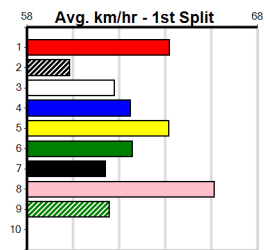

THE WATCHDOG APP

Distance: 525m, Race Type: Grade 7, Total Prizemoney: $8,785
1st: $5,900, 2nd: $1,820, 3rd: $915, 4th: $150

Watchdog Tips: [ ] [ ] [ ] [ ] Bet: [ ]

PAW KRAMER (NSW)[7]
DKBD Dog Aug-22 Sire: FERNANDO BALE Dam: XAMIRA BALE
Owner(s): B Wheeler
Trainer: Samantha Grenfell (Anakie)
Winning Distances: < 300m (0) 300 - 399m (0) 400 - 499m (0) 500 - 599m (1) 600 - 699m (0) > 700m (0)
Winning Weights: 31.1(1)
4th (2) 31.2 450 BAL R1 26-Jun-24 25.81 25.03 2.00L ASTON BREEZE (25.68) M/444 6.76 $2.50 M
1st (1) 31.1 515 SAP R4 01-Jul-24 30.09 29.44 2.75L LIBERTY KELTON (30.29) M/2111 SW 5.19 $2.80 M
Box History
Prize Best $5975.00 FSH
Starts 2-1-0-0
Trk/Dts 0-0-0-0
APM 5975

DAINTREE ASTER [7]
BK Bitch Oct-22 Sire: FERAL FRANKY Dam: WHISTLING BULLET
Owner(s): LUCKY ELEVEN (SYN), K Joske, G Joske
Trainer: Ben Joske (Yinnar South)
Winning Distances: < 300m (0) 300 - 399m (0) 400 - 499m (1) 500 - 599m (0) 600 - 699m (0) > 700m (0)
Winning Weights: 26.2(1)
3rd (7) 26.2 460 WGL R1 18-May-24 26.63 26.24 4.50L KENNY CAN CAN (26.33) M/322 6.81 $7.20 M
5th (5) 26.5 435 SLE R1 02-Jun-24 25.73 24.37 12.00 ELITE DARA (24.89) M/666 6.00 $14.60 M
5th (8) 26.6 510 SLE R1 05-Jun-24 29.81 28.49 11.00 ROUGH GEM (29.08) S/555 9.76 $7.60 M
2nd (4) 26.6 435 SLE R2 09-Jun-24 25.26 24.34 2.00L PAW CHEYENNE (25.13) M/533 5.54 $23.00 M
1st (7) 26.2 435 SLE R1 16-Jun-24 24.88 24.37 1.00L BONIECKI (24.95) M/111 5.35 $5.60 M
4th (1) 26.4 435 SLE R3 19-Jun-24 25.10 24.41 1.75L GYPSY KING (24.99) M/544 5.47 $1.90 7
7th (4) 26.2 510 SLE R7 23-Jun-24 29.59 29.00 8.50L LAKEVIEW DECEAH (29.00) S/758 9.58 $32.40 RW
4th (4) 26.6 510 SLE R4 30-Jun-24 29.26 28.84 1.25L MADALIA TIPPER (29.18) M/111 9.14 $4.80 RW
Box History
Prize Best $2510.00 FSH
Starts 9-1-1-1
Trk/Dts 0-0-0-0
APM 2478

REALITY IS [7]
BK Dog Jul-22 Sire: ASTON RUPEE Dam: WHAT A SURPRISE
Owner(s): realitylodge (SYN), M Tharle, P Hartley, M Tharle
Trainer: Michael Tharle (Devon Meadows)
Winning Distances: < 300m (0) 300 - 399m (0) 400 - 499m (1) 500 - 599m (0) 600 - 699m (0) > 700m (0)
Winning Weights: 32.5(1)
3rd (2) 32.3 460 WGL R2 09-Apr-24 26.47 25.60 4.00L I'M BOSSY (26.21) M/465 6.77 $3.10 M
3rd (2) 32.4 460 WGL R2 13-Apr-24 26.26 25.95 4.50L EMPTY YOUR MIND (25.95) M/333 6.72 $3.80 M
4th (4) 32.8 515 SAP R1 21-Apr-24 31.41 29.30 17.00 DAINTREE TIGER (30.28) M/3466 5.45 $3.50 M
2nd (5) 32.7 400 WGL R2 25-Apr-24 23.07 22.52 0.75L ARKA RIVER (23.03) M/76 8.88 $2.70 M
4th (3) 32.4 515 SAP R1 05-May-24 30.45 29.71 4.25L STAR BRIE (30.16) M/4655 5.38 $3.40 M
1st (1) 32.5 460 WGL R2 18-Jun-24 25.97 25.51 4.00L WHATEVER JIMMY (26.25) Q/111 6.68 $3.30 M
Box History
Prize Best $2570.00 FSH
Starts 6-1-1-2
Trk/Dts 0-0-0-0
APM 2229