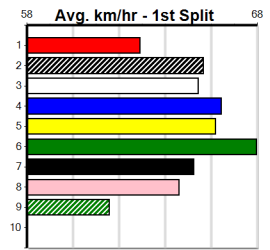

*** NO RESERVE ***

Sire: Dam:
 Owner(s):
 Winning Distances: < 300m (0) 300 - 399m (0) 400 - 499m (0) 500 - 599m (0) 600 - 699m (0) > 700m (0)
 Winning Weights:

Trainer:

Box History

THANK YOU RAELENE

Distance: 525m, Race Type: Mixed 6/7, Total Prizemoney: \$8,785
1st: \$5,900, 2nd: \$1,820, 3rd: \$915, 4th: \$150