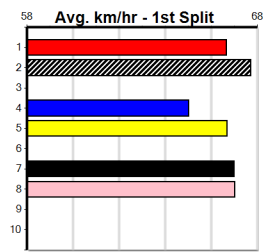

9

9:26PM

(VIC time)

Distance: 600m, Race Type: Mixed 4/5, Total Prizemoney: $10,375
1st: $7,000, 2nd: $2,150, 3rd: $1,075, 4th: $150

Watchdog Tips:

Bet:

Table with columns: Form Box, Wgt, Dist, Track, Date, Time, BON, Margin, 1st/2nd (Time), PIR, Checked, Comment, WR, Split 1, S/P, Grade

BLACK SILENCER [5]
BK Dog Oct-21
Sire: HOOKED ON SCOTCH Dam: GWYDION
Trainer: Kerrie White (Buln Buln East)
Winning Distances: < 300m (0) 300 - 399m (0) 400 - 499m (4) 500 - 599m (5) 600 - 699m (2) > 700m (0)
Winning Weights: 31.5(1) 31.6(2) 31.7(1) 31.8(5) 32.0(1) 32.5(1)
Race results table with columns: Rank, Dog, Date, Time, Margin, Sire, Dam, PIR, Checked, Comment, WR, Split 1, S/P, Grade

Box History table for Black Silencer with columns: Bx, 1st, 2nd, 3rd, 4th, 5th, 6th, 7th, 8th and Prize Best Starts Trk/Dts APM

DOTTY'S GIFT [4]
BK Bitch Dec-20
Sire: BELLA INFRARED Dam: AMELIA CHRISTA
Trainer: Robin Moore (Devon Meadows)
Winning Distances: < 300m (0) 300 - 399m (0) 400 - 499m (1) 500 - 599m (7) 600 - 699m (6) > 700m (0)
Winning Weights: 27.3(3) 27.4(4) 27.5(1) 27.7(1) 27.8(3) 28.0(1) 28.1(1)
Race results table with columns: Rank, Dog, Date, Time, Margin, Sire, Dam, PIR, Checked, Comment, WR, Split 1, S/P, Grade

Box History table for Dotty's Gift with columns: Bx, 1st, 2nd, 3rd, 4th, 5th, 6th, 7th, 8th and Prize Best Starts Trk/Dts APM

*** VACANT BOX ***
Sire: Dam:
Trainer:
Owner(s):
Winning Distances: < 300m (0) 300 - 399m (0) 400 - 499m (0) 500 - 599m (0) 600 - 699m (0) > 700m (0)
Winning Weights:

Box History table for Vacant Box with columns: Bx, 1st, 2nd, 3rd, 4th, 5th, 6th, 7th, 8th and Prize Best Starts Trk/Dts APM

DESIRED PATH [5]
BE Bitch Jul-21
Sire: WHISKEY RIOT Dam: VALLETTA MIST
Trainer: Dylan Sharp (Lara)
Winning Distances: < 300m (0) 300 - 399m (0) 400 - 499m (0) 500 - 599m (6) 600 - 699m (1) > 700m (0)
Winning Weights: 27.6(1) 27.7(1) 28.2(1) 28.3(1) 28.4(2) 28.6(1)
Race results table with columns: Rank, Dog, Date, Time, Margin, Sire, Dam, PIR, Checked, Comment, WR, Split 1, S/P, Grade

Box History table for Desired Path with columns: Bx, 1st, 2nd, 3rd, 4th, 5th, 6th, 7th, 8th and Prize Best Starts Trk/Dts APM

ZIPPING OSTI (NSW)[4]
BE Dog Feb-21
Sire: ZIPPING GARTH Dam: ZIPPING MITZY
Trainer: Mark Delbridge (Balliang)
Winning Distances: < 300m (0) 300 - 399m (0) 400 - 499m (1) 500 - 599m (8) 600 - 699m (3) > 700m (0)
Winning Weights: 37.3(1) 37.6(1) 37.8(2) 37.9(3) 38.0(1) 38.1(3) 38.5(1)
Race results table with columns: Rank, Dog, Date, Time, Margin, Sire, Dam, PIR, Checked, Comment, WR, Split 1, S/P, Grade

Box History table for Zipping Osti with columns: Bx, 1st, 2nd, 3rd, 4th, 5th, 6th, 7th, 8th and Prize Best Starts Trk/Dts APM