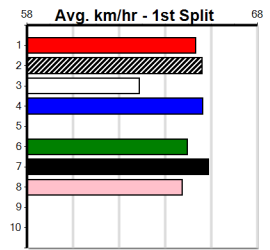

6

8:28PM

(VIC time)

Distance: 525m, Race Type: Mixed 4/5, Total Prizemoney: $9,055
1st: $6,100, 2nd: $1,870, 3rd: $935, 4th: $150

Watchdog Tips: [ ] [ ] [ ] [ ] [ ] [ ] [ ] [ ] [ ] [ ] Bet: [ ] [ ] [ ] [ ] [ ] [ ] [ ] [ ] [ ] [ ]

1 PICCOLO BALE (NSW)[4]
FBD Dog Mar-22 Sire: KONOMI Dam: WENDALIN BALE
Owner(s): B Wheeler Trainer: Thomas Dailly (Anakie)
Winning Distances: < 300m (0) 300 - 399m (0) 400 - 499m (2) 500 - 599m (5) 600 - 699m (0) > 700m (0)
Winning Weights: 30.8(1) 31.5(2) 31.8(1) 32.0(1) 32.2(1) 32.5(1)
6th (5) 30.5 525 MEP R6 15-May-24 30.32 30.12 2.75L JEBRYNAH NITRO (30.12) S/6666 . . . . . 5.20 $3.20 5
1st (1) 30.8 525 MEP R10 22-May-24 30.28 29.92 1.00L UTRILLO BALE (30.34) M/4211 . . . . . 5.26 $1.40 X45
7th (5) 30.8 525 MEA R6 25-May-24 30.38 29.89 7.00L BERNIE BURROW (29.91) S/8888 . . . . . 5.27 $12.00 5
4th (2) 31.4 525 MEA R10 01-Jun-24 30.15 29.79 1.75L AMRON TIGER (30.05) M/5544 . . . . . 5.26 $2.90 5H
5th (3) 31.4 600 MEP R8 05-Jun-24 34.94 34.47 5.50L DESIRED PATH (34.59) M/1134 . . . . . 8.97 $3.70 RWH
4th (6) 31.5 600 MEA R7 15-Jun-24 34.96 34.36 5.50L GARRY STUN ON (34.60) M/3334 . . . . . 9.17 $5.00 5
1st (6) 31.5 525 MEA R12 22-Jun-24 30.20 29.65 2.75L COUNTRY CRUSADER M/4432 . . . . . 5.22 $4.50 5
2nd (1) 31.6 525 MEA R6 29-Jun-24 29.94 29.82 2.00L FOLLOW THE BAND (29.82) M/3222 . . . . . 5.15 $2.70 X45
Last 3 wins NOT included above
1st (5) 32.0 515 SAN R3 29-Feb-24 29.64 29.23 1.5L SHAYNA BALE (29.74) M/1111 . . . . . 5.12 $3.70 6G
1st (4) 31.5 515 SAN R3 28-Mar-24 29.79 29.45 0.10L RIXI BALE (29.79) M/5444 . . . . . 5.22 $4.90 5
1st (2) 31.8 515 SAN R5 18-Apr-24 29.79 29.79 5.50L LYRICAL LASSY (30.17) M/3211 . . . . . 5.18 $3.10 4

2 MULTI MATT [4]
WBK Dog Oct-20 Sire: MEPUNGA BLAZER Dam: MEPUNGA MOLLY
Owner(s): Hammy (SYN), G Farrugia, W Gallagher, M Field Trainer: Jeffrey Britton (Anakie)
Winning Distances: < 300m (0) 300 - 399m (0) 400 - 499m (2) 500 - 599m (11) 600 - 699m (1) > 700m (0)
Winning Weights: 33.3(1) 33.6(5) 33.7(3) 33.8(2) 33.9(3)
5th (8) 33.5 460 GEL R7 19-Apr-24 25.96 25.58 5.50L MATT LOCH (25.58) S/543 . . . . . 6.77 $33.70 X34
4th (4) 33.5 460 GEL R8 26-Apr-24 25.98 25.57 4.50L ALL TALENT (25.68) M/444 . . . . . 6.75 $6.00 X34
3rd (3) 33.5 525 MEP R6 01-May-24 30.14 29.74 1.5L LAUNCH CODE (30.04) M/4454 . . . . . 5.21 $22.90 X45
2nd (5) 33.9 515 SAN R12 09-May-24 30.02 29.19 4.75L FAST MINARDI (29.69) M/3454 . . . . . 5.16 $7.40 X45
3rd (6) 34.0 515 SAN R9 16-May-24 29.55 29.21 5.00L IN THE HUB (29.21) M/4333 . . . . . 5.17 $16.10 X34
2nd (4) 34.2 460 GEL R6 25-May-24 25.87 25.62 0.50L DESTRUCTIVELY (25.84) M/222 . . . . . 6.61 $4.20 5
4th (3) 33.9 545 BAL R6 31-May-24 31.22 31.02 3.00L CRACKERJACK BOOM M/3445 . . . . . 6.81 $5.40 S
3rd (4) 33.6 525 MEA R6 29-Jun-24 29.99 29.82 2.50L FOLLOW THE BAND (29.82) M/4433 . . . . . 5.17 $11.20 X45
Last 3 wins NOT included above
1st (4) 33.9 545 BAL R6 20-Sep-23 30.73 30.73 6.50L CLARETOWN RYAN (31.15) Q/1111 . . . . . 6.62 $1.10 X45
1st (5) 33.6 595 SAN R8 28-Sep-23 34.33 34.33 0.75L TRENDING XARA (34.38) Q/1111 . . . . . 9.10 $5.30 X45
1st (6) 33.9 515 SAN R8 05-Oct-23 29.66 29.62 1.75L AKINA JACK (29.78) M/1111 . . . . . 5.09 $6.40 X34