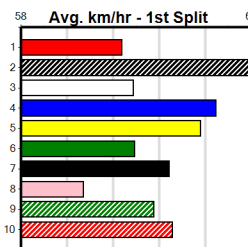

1
6:37PM

(VIC time)

Distance: 525m, Race Type: Maiden Final, Total Prizemoney: $8,785
1st: $5,900, 2nd: $1,820, 3rd: $915, 4th: $150

Watchdog Tips: ☐ ☐ ☐ ☐ ☐ **Bet:** ☐

Form	Box	Wgt	Dist	Track	Date	Time	BON	Margin	1st/2nd (Time)	PIR	Checked	Comment	WR	Split	1	S/P	Grade

MISTY BLUE [M]
BE Bitch Mar-22 Sire: SENNACHIE Dam: LIGHT VIEW
Owner(s): S Elmes Trainer: Sandra Elmes (Dunolly)
Winning Distances: < 300m (0) 300 - 399m (0) 400 - 499m (0) 500 - 599m (0) 600 - 699m (0) > 700m (0)
Winning Weights:
2nd (1) 24.6 390 BAL R1 12-May-24 22.63 22.15 1.5L SPICY MINX (22.54) M/33 8.84 $2.60 T3-M
2nd (7) 24.3 450 BAL R1 19-May-24 26.27 25.88 0.50L I'M CHEEKY (26.24) S/444 6.80 $3.70 T3-M
2nd (3) 24.5 400 GEL R1 23-May-24 23.03 22.37 3.00L BOMBSHELL BANJO (22.83) S/53 8.82 $5.30 M
F (8) 24.3 410 HOR R1 28-May-24 0.00 22.94 LEAP OF FAITH (23.27) M/55 V3 11.75 $6.60 M
3rd (8) 24.7 450 SHP R2 06-Jun-24 26.04 25.52 4.25L PAW XAVIER (25.75) M/333 SW 6.84 $3.80 T3-M
3rd (3) 24.2 450 BAL R2 09-Jun-24 26.04 25.55 7.00L PATRIOT BRADLEY (25.55) M/464 6.86 $3.70 T3-M
2nd (2) 24.6 500 BEN R3 21-Jun-24 28.59 27.95 5.00L GREYSYND SAMMY (28.25) M/333 6.77 $8.80 M
2nd (1) 24.4 525 MEP R3 26-Jun-24 30.44 30.08 1.75L CANYA JIVE (30.32) M/4222 5.32 $5.30 MH

Last 3 wins NOT included above

Box History

Bx	1st	2nd	3rd	4th	5th	6th	7th	8th
1		2						
2	1							
3			1	1				
4								
5		1						
6								
7		1					1	
8		2	1		1			

Prize Best $4400.00
Starts NBT
Trk/Dts 13-0-8-2
APM 1-0-1-0
3512

CANYA JIVE (NSW)[7]
BK Dog Oct-22 Sire: ASTON RUPEE Dam: BALI SUNSET
Owner(s): E Burrett Trainer: Dylan Sharp (Lara)
Winning Distances: < 300m (0) 300 - 399m (0) 400 - 499m (0) 500 - 599m (1) 600 - 699m (0) > 700m (0)
Winning Weights: 31.5(1)
1st (5) 31.5 525 MEP R3 26-Jun-24 30.32 30.08 1.75L MISTY BLUE (30.44) Q/1111 5.07 $2.70 MH

Last 3 wins NOT included above

Box History

Bx	1st	2nd	3rd	4th	5th	6th	7th	8th
1								
2								
3								
4								
5	1							
6								
7								
8								

Prize Best $1900.00
Starts 30.32(5)-26/6/24
Trk/Dts 1-1-0-0
APM 1-1-0-0
1900

VISTA YTTRIUM [M]
BK Dog Oct-22 Sire: ASTON RUPEE Dam: GYPSY VISTA
Owner(s): G Dailly Trainer: Thomas Dailly (Anakie)
Winning Distances: < 300m (0) 300 - 399m (0) 400 - 499m (0) 500 - 599m (0) 600 - 699m (0) > 700m (0)
Winning Weights:
3rd (4) 35.6 525 MEP R1 26-Jun-24 30.60 30.08 8.00L THEEGALA (30.08) M/5433 5.31 $3.80 MH

Last 3 wins NOT included above

Box History

Bx	1st	2nd	3rd	4th	5th	6th	7th	8th
1								
2								
3								
4				1				
5								
6								
7								
8								

Prize Best $295.00
Starts NBT
Trk/Dts 1-0-0-1
APM 1-0-0-1
295

SPENCER [M]
BK Dog Sep-22 Sire: ASTON RUPEE Dam: DISTINCT
Owner(s): A Manolitsis Trainer: Joshua Formosa (Anakie)
Winning Distances: < 300m (0) 300 - 399m (0) 400 - 499m (0) 500 - 599m (0) 600 - 699m (0) > 700m (0)
Winning Weights:
2nd (1) 28.0 525 MEP R1 26-Jun-24 30.57 30.08 7.50L THEEGALA (30.08) Q/1222 5.15 $4.10 MH

Last 3 wins NOT included above

Box History

Bx	1st	2nd	3rd	4th	5th	6th	7th	8th
1								
2		1						
3								
4								
5								
6								
7								
8								

Prize Best $590.00
Starts NBT
Trk/Dts 1-0-1-0
APM 1-0-1-0
590