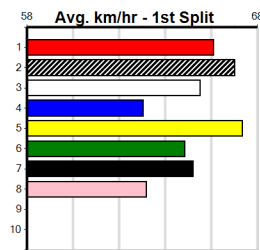

TOTAL CONTAINER SOLUTIONS

Distance: 525m, Race Type: Grade 5, Total Prizemoney: $8,785
1st: $5,900, 2nd: $1,820, 3rd: $915, 4th: $150

Watchdog Tips:

Bet:

Table with columns: Form Box, Wgt, Dist, Track, Date, Time, BON, Margin, 1st/2nd (Time), PIR, Checked, Comment, WR, Split 1, S/P, Grade

CANYA HYPERSONIC (NSW) [F]
Owner(s): Mud Flaps Racing (SYN), L Schreier, D Baker
Trainer: Matthew Lanigan (Rowsley)
Box History table and Prize Best Starts table included.

HUNTER RIOT [5]
Owner(s): S Camden-bermingham
Trainer: Colin Bermingham (Mount Mercer)
Box History table and Prize Best Starts table included.

FERGUS ZULU [5]
Owner(s): S Baertschiger
Trainer: Jason Thompson (Pearcedale)
Box History table and Prize Best Starts table included.

MASTER PABLO (NZ)[5]
Owner(s): J Arthur
Trainer: Jason Thompson (Pearcedale)
Box History table and Prize Best Starts table included.

GRAND TOURER [5]
Owner(s): C Smith
Trainer: Stephen Bruce (Warrnambool)
Box History table and Prize Best Starts table included.

1

2

3

4

5