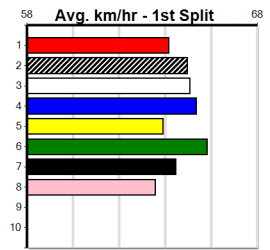

5

8:04PM

(VIC time)

Distance: 525m, Race Type: Grade 5, Total Prizemoney: $8,785
1st: $5,900, 2nd: $1,820, 3rd: $915, 4th: $150

Watchdog Tips:

Bet:

Table header with columns: Form Box, Wgt, Dist, Track, Date, Time, BON, Margin, 1st/2nd (Time), PIR, Checked, Comment, W/R, Split 1, S/P, Grade

PAW XANDER (NSW)[5]
BK Dog Jul-22 Sire: AUSSIE INFRARED Dam: DYNA PATTY
Owner(s): B Wheeler
Trainer: Mark Delbridge (Balliang)
Box History table and Prize Best Starts Trk/Dts APM statistics.

GEANI BALE (NSW)[5]
BEED Bitch Mar-22 Sire: DROOPYS SYDNEY Dam: DYNA UNI
Owner(s): B Wheeler
Trainer: Thomas Dailly (Anakie)
Box History table and Prize Best Starts Trk/Dts APM statistics.

PAW YASMIN (NSW)[5]
WBD Bitch Jul-22 Sire: AUSSIE INFRARED Dam: DYNA PATTY
Owner(s): B Wheeler
Trainer: Mark Delbridge (Balliang)
Box History table and Prize Best Starts Trk/Dts APM statistics.

ASTON ALLURE [5]
BKW Bitch May-22 Sire: ASTON DEE BEE Dam: ASTON GWEN
Owner(s): R Borda
Trainer: Raymond Gatt (Bannockburn)
Box History table and Prize Best Starts Trk/Dts APM statistics.

WHERE IS HE [5]
WF Dog Jun-21 Sire: FERNANDO BALE Dam: CLASSY BLAZE
Owner(s): E Korbut
Trainer: Rita Gatt (Bannockburn)
Box History table and Prize Best Starts Trk/Dts APM statistics.

1

2

3

4

5