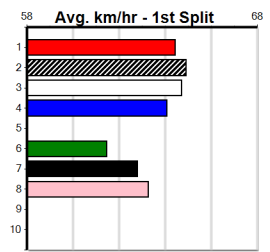

Sale
11
8:15PM
(VIC time)

CABINET CONNECTIONS

Distance: 510m, Race Type: Grade 5, Total Prizemoney: $3,340
1st: $2,230, 2nd: $690, 3rd: $345, 4th: $75

Watchdog Tips: ☐ ☐ ☐ ☐ ☐

Bet: ☐

1

ROCKET BALE (NSW)[5]
RF Dog Apr-21 Sire: FERAL FRANKY Dam: DYNA CARMEN
Owner(s): B Wheeler Trainer: Robert Camilleri (Lara)
Winning Distances: < 300m (0) 300 - 399m (2) 400 - 499m (11) 500 - 599m (2) 600 - 699m (0) > 700m (0)
Winning Weights: 31.9(1) 32.0(1) 32.2(1) 32.3(1) 32.4(1) 32.5(1) 32.6(1) 32.8(1) 32.9(2) 33.0(1) 33.1(2) 33.4(1) 33.5(1)

Box	1st	2nd	3rd	4th	5th	6th	7th	8th
1	2	2	3			1		
2	1	5						
3		1	2				2	
4	3	2	1	2		1	1	
5	3		1	1	1			
6		2	1	2		1		
7	4		1	1				
8	2	2	2				1	1

Prize Best Starts Trk/Dts APM: $61270.00 NBT 55-15-14-8 3-0-1-1 14757

2

BROCKY SANDS [5]
F Dog Mar-20 Sire: ZAMBORA BROCKIE Dam: DUNDEE ALLY
Owner(s): FIVE HAPPY CHAPS (SYN), L Hughes, J Maurilli-pullin, R Nimbs, G Elmore, D Haley Trainer: Leslie Hughes (Giffard)
Winning Distances: < 300m (0) 300 - 399m (3) 400 - 499m (4) 500 - 599m (5) 600 - 699m (0) > 700m (0)
Winning Weights: 30.4(1) 30.5(1) 30.6(1) 30.7(2) 31.0(2) 31.4(1) 31.6(1) 31.7(2) 31.9(1)

Box	1st	2nd	3rd	4th	5th	6th	7th	8th
1	3	2			1			
2	1	2	1				1	
3			1		3		2	1
4	3	1		3	1	3	2	1
5	1	1	1	2	1			1
6	1	2	2		1	3	1	
7	1	3	1	3	1	1		
8	2		3	1	1			

Prize Best Starts Trk/Dts APM: $45879.11 28.85(2)-26/5/24 66-12-11-9 15-2-4-1 8806

3

GALLOPING SUZIE [5]
WBEBD Bitch May-21 Sire: MY REDEEMER Dam: IN ORBIT
Owner(s): I Dann Trainer: Ian Dann (Whitelaw)
Winning Distances: < 300m (0) 300 - 399m (3) 400 - 499m (3) 500 - 599m (0) 600 - 699m (0) > 700m (0)
Winning Weights: 23.2(1) 23.6(1) 24.0(1) 24.1(1) 24.3(1) 24.4(1)

Box	1st	2nd	3rd	4th	5th	6th	7th	8th
1	1	2	1	1	3		1	
2	2	2	2		1			
3	4	2	1				1	1
4	1	1	2		1	1		
5		1		1				
6			2	1			1	
7		3	3	1	3			
8	1	1	3	1	2		2	

Prize Best Starts Trk/Dts APM: $18805.00 NBT 55-6-12-13 3-0-0-1 6638

4

BLUEY LA LA [5]
BK Dog Mar-21 Sire: BERNARDO Dam: SKINNY LA LA
Owner(s): F Stockdale Trainer: Billy Stockdale (Fulham)
Winning Distances: < 300m (0) 300 - 399m (1) 400 - 499m (2) 500 - 599m (1) 600 - 699m (0) > 700m (0)
Winning Weights: 32.0(1) 32.7(1) 33.2(1) 33.4(1)

Box	1st	2nd	3rd	4th	5th	6th	7th	8th
1					1	1		
2								
3		1						
4	1		1	1				
5	1			1				1
6			1		1			
7	1	2						
8	1			1				

Prize Best Starts Trk/Dts APM: $10590.63 28.96(4)-19/5/24 17-4-3-2 3-1-1-0 5174

5

*** VACANT BOX ***
Sire: Dam:
Owner(s): Trainer:
Winning Distances: < 300m (0) 300 - 399m (0) 400 - 499m (0) 500 - 599m (0) 600 - 699m (0) > 700m (0)
Winning Weights: