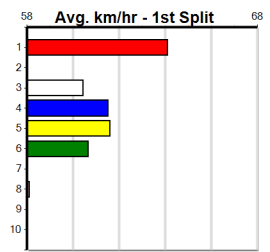

Sale

2

5:19PM

(VIC time)

THANK YOU - JULIAN SELLINGS

Distance: 435m, Race Type: Maiden, Total Prizemoney: $2,535
1st: $1,680, 2nd: $520, 3rd: $260, 4th: $75

Watchdog Tips:

Bet:

Form	Box	Wgt	Dist	Track	Date	Time	BON	Margin	1st/2nd (Time)	PIR	Checked	Comment	WR	Split 1	S/P	Grade

1

CONCRETE EGAN [M]
BK Dog Feb-22 Sire: ZACK MONELLI Dam: SUPERCOMPUTER Trainer: Justin Bowman (Kilmany)
Owner(s): J Bowman
Winning Distances: < 300m (0) 300 - 399m (0) 400 - 499m (0) 500 - 599m (0) 600 - 699m (0) > 700m (0)
Winning Weights:
3rd (8) 30.8 400 WGL R1 18-Jun-24 23.39 22.54 4.50L WATER BOMB (23.09) S/22 V7 8.62 $20.60 M

Bx	1st	2nd	3rd	4th	5th	6th	7th	8th
1								
2								
3								
4								
5								
6								
7								
8			1					

Prize Best $260.00 FSH
Starts 1-0-0-1
Trk/Dts 0-0-0-0
APM 260

Last 3 wins NOT included above

2

ONE HAND CLAP [M]
BK Dog Nov-22 Sire: EXPLOSIVE BOY Dam: COCO NOVA Trainer: Darren Fisher (Lara)
Owner(s): L Edgerton
Winning Distances: < 300m (0) 300 - 399m (0) 400 - 499m (0) 500 - 599m (0) 600 - 699m (0) > 700m (0)
Winning Weights:

Bx	1st	2nd	3rd	4th	5th	6th	7th	8th
1								
2								
3								
4								
5								
6								
7								
8								

Prize Best $0 FSH
Starts 0-0-0-0
Trk/Dts 0-0-0-0
APM 0

Last 3 wins NOT included above

3

LUMBY [M]
BD Bitch Dec-21 Sire: FERNANDO BALE Dam: ACCUSED Trainer: Shona Crawford (Pearcedale)
Owner(s): R Thompson
Winning Distances: < 300m (0) 300 - 399m (0) 400 - 499m (0) 500 - 599m (0) 600 - 699m (0) > 700m (0)
Winning Weights:
6th (4) 29.8 435 SLE R1 14-Jan-24 25.89 24.33 13.00 DR. KATARINA (25.04) M/666 5.50 $6.20 M
7th (3) 29.6 510 SLE R3 21-Jan-24 30.35 29.60 11.00 ARCHER TWO (29.60) M/777 SW 9.95 $31.90 M
4th (6) 30.1 515 SAP R2 28-Jan-24 30.87 29.61 10.00 NEED A PILOT (30.20) M/5666 5.48 $41.60 M
5th (5) 30.4 515 SAP R3 04-Feb-24 30.51 29.33 7.00L DAINTREE GRANITE (30.06) Q/5455 5.35 $12.70 MH

Bx	1st	2nd	3rd	4th	5th	6th	7th	8th
1								
2								
3								1
4						1		
5					1			
6			1					
7								
8								

Prize Best $75.00 NBT
Starts 4-0-0-0
Trk/Dts 1-0-0-0
APM 30

Last 3 wins NOT included above

4

WESTERN FEEL [M]
BK Dog May-22 Sire: ZIPPING GARTH Dam: DREAMY EYES Trainer: Judy Brereton (Tanjil South)
Owner(s): Eye Candy (SYN), C Wilk, K Gorman
Winning Distances: < 300m (0) 300 - 399m (0) 400 - 499m (0) 500 - 599m (0) 600 - 699m (0) > 700m (0)
Winning Weights:
5th (8) 32.1 400 WGL R2 09-May-24 23.85 23.16 7.50L FLYING TATUM (23.32) M/55 W 8.72 $37.10 M
7th (7) 31.9 460 WGL R1 16-May-24 27.05 26.16 7.50L JOY RIDE (26.54) S/558 6.73 $153.20 T3-M
6th (6) 31.9 460 WGL R2 23-May-24 27.06 26.11 11.00 WEEONA BORIS (26.35) M/334 6.77 $87.20 M
4th (4) 31.6 350 HVL R2 29-May-24 20.47 19.45 5.00L DAREN'S TIGER (20.12) M/4 7.01 $27.90 M
2nd (6) 31.1 350 TRA R1 10-Jun-24 20.69 19.88 6.00L DONATELLO ZEAL (20.29) S/62 6.98 $20.10 T3-M
4th (7) 31.4 350 HVL R9 14-Jun-24 20.21 19.40 3.5L MY BOY TED (19.98) S/7 W 6.92 $41.90 T3-M
3rd (2) 31.3 435 SLE R1 19-Jun-24 25.45 24.41 7.00L COLLINDA LAW (24.97) S/525 5.56 $49.70 M
8th (5) 31.4 460 WGL R2 27-Jun-24 27.46 26.09 13.00 AXEL'S RADAR (26.58) M/687 6.91 $29.60 M

Bx	1st	2nd	3rd	4th	5th	6th	7th	8th
1			1	1			1	2
2			2					1
3				2	1			
4			1	1				
5							1	1
6		2				1		
7				1				2
8			1		1	1		

Prize Best $1815.00 NBT
Starts 24-0-2-5
Trk/Dts 5-0-0-2
APM 1294

Last 3 wins NOT included above