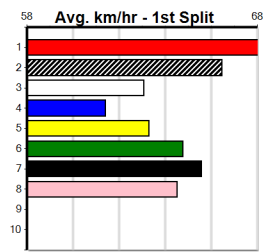

ROTTI SECURITY

Distance: 435m, Race Type: Free For All, Total Prizemoney: $3,360
1st: $2,250, 2nd: $690, 3rd: $345, 4th: $75

Watchdog Tips:

Bet:

Main table with columns: Form Box, Wgt, Dist, Track, Date, Time, BON, Margin, 1st/2nd (Time), PIR, Checked, Comment, WR, Split 1, S/P, Grade. Includes sections for SKINNY OLIVE [1], SMOOTH CRIMINAL [4], AYLA ROSE [4], SPRINGVIEW NOAH [4], and FRED ROSE [1].

1

2

3

4

5

Box History and Prizes for SKINNY OLIVE [1]. Box History table with columns Bx, 1st, 2nd, 3rd, 4th, 5th, 6th, 7th, 8th. Prize Best: $114142.50.

Box History and Prizes for SMOOTH CRIMINAL [4]. Box History table with columns Bx, 1st, 2nd, 3rd, 4th, 5th, 6th, 7th, 8th. Prize Best: $30410.00.

Box History and Prizes for AYLA ROSE [4]. Box History table with columns Bx, 1st, 2nd, 3rd, 4th, 5th, 6th, 7th, 8th. Prize Best: $18919.88.

Box History and Prizes for SPRINGVIEW NOAH [4]. Box History table with columns Bx, 1st, 2nd, 3rd, 4th, 5th, 6th, 7th, 8th. Prize Best: $65700.00.

Box History and Prizes for FRED ROSE [1]. Box History table with columns Bx, 1st, 2nd, 3rd, 4th, 5th, 6th, 7th, 8th. Prize Best: $180666.25.