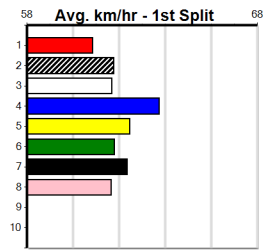

Sale
5
6:13PM
(VIC time)

SPORTSBET HT3

Distance: 435m, Race Type: Grade 5 Heat, Total Prizemoney: $2,925
1st: $1,950, 2nd: $600, 3rd: $300, 4th: $75

Watchdog Tips: ☐ ☐ ☐ ☐ ☐ ☐

Bet:

DR. ANGELO [5]
BK Dog Jan-20 Sire: BERNARDO Dam: DR. KLAAS
Owner(s): DOCTORS KENNELS (SYN), J McMahon, J Gill Trainer: Judith McMahon (Darriman)
Winning Distances: < 300m (0) 300 - 399m (2) 400 - 499m (8) 500 - 599m (1) 600 - 699m (0) > 700m (0)
Winning Weights: 29.8(1) 29.9(1) 30.0(1) 30.2(1) 30.4(1) 30.8(1) 30.9(1) 31.0(1) 31.4(1) 31.6(1) 31.9(1)

Box	1st	2nd	3rd	4th	5th	6th	7th	8th
1	1	2	1	1	4	1	1	1
2	1	4	1	3	1			2
3	2	6	2	1	1	1		1
4	1	1	6	2	1			
5	1		5	2	1	1		1
6	3	2	1	1	2	3		1
7		1	2	1	3	1		3
8	3	2	1	2	1	2		

Prize Best Starts Trk/Dts APM: $47589.38 NBT 94-11-18-19 14-0-5-3 3421

MR. WALLACE [5]
BK Dog May-20 Sire: UNLAWFUL ENTRY Dam: BARONESS JILL
Owner(s): C Johannsen Trainer: Elaine Johannsen (Devon Meado)
Winning Distances: < 300m (0) 300 - 399m (1) 400 - 499m (10) 500 - 599m (1) 600 - 699m (0) > 700m (0)
Winning Weights: 31.6(2) 32.7(1) 33.4(1) 33.6(1) 34.0(1) 34.4(1) 34.6(1) 34.7(3) 34.8(1)

Box	1st	2nd	3rd	4th	5th	6th	7th	8th
1	3	2	4	3	4	2	1	1
2	2	1	1	2	1	1	1	1
3		1	3	1	2	2	1	2
4	2	4	4	3	3	1	1	
5	2	3			4			3
6	2	3		1		2		2
7	2	4	3	2				1
8	3	3	4	3	1			1

Prize Best Starts Trk/Dts APM: $42012.86 24.64(4)-25/2/24 108-12-21-22 31-4-5-5 7582

DR. DYLAN [5]
BK Dog Mar-21 Sire: ASTON KIMETTO Dam: TANSY
Owner(s): DOCTORS KENNELS (SYN), J McMahon, J Gill Trainer: William McMahon (Darriman)
Winning Distances: < 300m (0) 300 - 399m (1) 400 - 499m (3) 500 - 599m (0) 600 - 699m (0) > 700m (0)
Winning Weights: 32.4(1) 32.5(2) 32.6(1)

Box	1st	2nd	3rd	4th	5th	6th	7th	8th
1			2					1
2	1	1						
3	1		1	2	1	1		
4	2	1		1		1		
5								
6				1				
7	1	2		1		1		
8	1							1

Prize Best Starts Trk/Dts APM: $13983.57 24.96(7)-7/1/24 22-4-4-3 12-1-4-2 4292

DR. FARRAH [5]
BK Bitch Jan-22 Sire: BERNARDO Dam: SWEET DEMI
Owner(s): DOCTORS KENNELS (SYN), J McMahon, J Gill Trainer: Kimberley McMahon (Darriman)
Winning Distances: < 300m (0) 300 - 399m (4) 400 - 499m (2) 500 - 599m (0) 600 - 699m (0) > 700m (0)
Winning Weights: 23.2(1) 23.8(2) 24.0(1) 24.2(1) 25.4(1)

Box	1st	2nd	3rd	4th	5th	6th	7th	8th
1	3					1	1	1
2	1							1
3								
4			1	1				
5						1		
6		1	2					
7	1	1						1
8	1		1					1

Prize Best Starts Trk/Dts APM: $14025.00 24.46(8)-14/2/24 21-6-1-5 11-2-0-4 8995

AKINA LAD [5]
BK Dog Jan-21 Sire: BERNARDO Dam: AKINA MOSS
Owner(s): TAMBO (SYN), S McKay, J Rowley, D McKay Trainer: Samantha McKay (Denison)
Winning Distances: < 300m (0) 300 - 399m (7) 400 - 499m (0) 500 - 599m (0) 600 - 699m (0) > 700m (0)
Winning Weights: 35.4(1) 35.6(1) 35.7(2) 36.2(1) 36.5(1) 37.1(1)

Box	1st	2nd	3rd	4th	5th	6th	7th	8th
1			2	4		1		
2	1	3	2		1	2	1	
3	1						1	
4	1	1	1	4	2		1	
5	1	1		1				1
6	1	1		1	1			
7	2	4				1	2	1
8		2				1	5	

Prize Best Starts Trk/Dts APM: $20365.00 NBT 56-7-12-5 11-0-3-1 4048