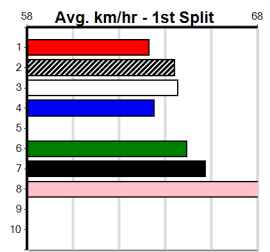

Sale
10
7:55PM
(VIC time)

IAN CARTER BUILDER

Distance: 510m, Race Type: Mixed 4/5, Total Prizemoney: $3,875
1st: $2,600, 2nd: $800, 3rd: $400, 4th: $75

Watchdog Tips: ☐ ☐ ☐ ☐ ☐

Bet: ☐

Form Box Wgt Dist Track Date Time BON Margin 1st/2nd (Time) PIR Checked Comment W/R Split 1 S/P Grade

1

DR. UNITED [5]
BK Dog May-21 Sire: ASTON DEE BEE Dam: PAYTON
Owner(s): DOCTORS KENNELS (SYN), J McMahon, J Gill Trainer: Judith McMahon (Darriman)
Winning Distances: < 300m (0) 300 - 399m (2) 400 - 499m (7) 500 - 599m (0) 600 - 699m (0) > 700m (0)
Winning Weights: 30.2(1) 30.5(1) 30.6(1) 31.2(1) 31.8(1) 32.0(1) 32.2(1) 32.4(1) 33.0(1)

Box	1st	2nd	3rd	4th	5th	6th	7th	8th
1	3	2						
2		1				3	1	
3		1			1			
4	2			2	1	1	1	
5	1	2		1	2			
6	1		1					
7	1			2	1			
8	1	2	3					

Prize Best Starts Trk/Dts APM: $23225.00 NBT 37-9-6-6 4-0-1-1 13970

5th (5) 32.5 510 SLE R5 26-May-24 29.13 28.85 4.25L BROCKY SANDS (28.85) M/444 . . . 9.20 $3.70 5H
2nd (5) 31.8 435 SLE R8 02-Jun-24 24.47 24.37 0.75L FRED ROSE (24.43) M/111 . . . SW 5.27 $3.80 FFA
6th (4) 32.2 435 SLE R7 09-Jun-24 25.22 24.34 8.00L QUENARA BALE (24.68) M/246 . . . . 5.28 $3.60 X45
1st (4) 32.4 435 SLE R9 16-Jun-24 24.39 24.37 2.00L FIRE HOSE (24.52) M/511 . . . . 5.29 $7.80 X45
1st (1) 33.0 435 SLE R8 19-Jun-24 24.41 24.41 5.00L BANJO ONE STRING (24.75) M/311 . . . . 5.31 $3.40 X34
4th (4) 32.2 435 SLE R6 23-Jun-24 24.78 24.37 6.00L MY NEO (24.37) Q/334 . . . . 5.30 $7.40 FFA
4th (7) 32.3 515 SAN R11 27-Jun-24 30.02 29.21 12.00 DIVINE NATURE (29.21) M/2334 . . . SW 5.21 $10.60 5
2nd (3) 32.4 510 SLE R6 30-Jun-24 28.93 28.84 1.5L REEMA BALE (28.84) M/322 . . . . 9.19 $3.50 X45

Last 3 wins NOT included above

1st (5) 32.2 435 SLE R5 04-Feb-24 24.19 24.19 0.75L DR. MARSHAL (24.24) M/422 . . . SW 5.23 $16.70 X45
1st (4) 31.8 460 WGL R7 16-Apr-24 25.89 25.63 1.25L SPOT ON COLOUR (25.97) Q/211 . . . W 6.54 $6.40 5
1st (6) 32.0 395 TRA R10 10-May-24 22.02 21.62 0.10L GREMLIN (22.02) M/232 . . . . 3.74 $2.30 X45