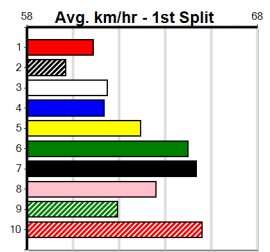

Sale
9
7:35PM
(VIC time)

JAMES YEATES PRINTING & DESIGN

Distance: 435m, Race Type: Mixed 6/7, Total Prizemoney: $2,925
1st: $1,950, 2nd: $600, 3rd: $300, 4th: $75

Watchdog Tips: ☐ ☐ ☐ ☐ ☐ Bet: ☐

Form Box Wgt Dist Track Date Time BON Margin 1st/2nd (Time) PIR Checked Comment W/R Split 1 S/P Grade

1

URANO BALE (NSW)[6]
DKBD Dog Apr-22 Sire: CHRISTO BALE Dam: DYNA ROMY Trainer: Luke Harris (Devon Meadows)
Owner(s): L Harris
Winning Distances: < 300m (0) 300 - 399m (1) 400 - 499m (1) 500 - 599m (0) 600 - 699m (0) > 700m (0)
Winning Weights: 35.5(1) 36.2(1)

Box	1st	2nd	3rd	4th	5th	6th	7th	8th
1								
2	1		1		1			1
3								1
4		1	1	3		1		
5			1				1	
6					1	1		
7				1	1			
8	1	1		1		1		1

Prize Best Starts Trk/Dts APM: $3745.00 FSH 22-2-2-3 0-0-0-0 3018

5th (7) 36.2 460 GEL R7 25-May-24 26.61 25.62 13.00 YASH BALE (25.72) M/564 . . . . 6.87 $33.50 X67
4th (8) 35.8 595 SAN R3 30-May-24 35.87 34.85 13.00 BAKIS BALE (35.01) S/4555 . . . . 9.68 $73.50 X67
7th (3) 35.6 515 SAN R1 06-Jun-24 30.43 29.50 7.00L JUMBUR DENNIS (29.95) M/5666 . . . . 5.33 $29.40 7
6th (8) 35.6 460 GEL R5 11-Jun-24 26.74 25.86 4.75L OAKLYN BALE (26.42) M/776 . . . . 7.01 $9.90 7
3rd (2) 35.9 400 GEL R9 18-Jun-24 22.90 22.63 1.25L ZIPPING KUTCHER (22.82) S/63 . . . . 8.78 $3.70 7
1st (8) 35.5 460 GEL R5 25-Jun-24 26.12 25.98 1.00L PAW NICHOLLS (26.19) M/833 . . SW . 6.97 $15.40 X67
4th (4) 35.1 460 GEL R5 28-Jun-24 26.25 25.58 8.00L PLAY THE MUSIC (25.73) S/766 . . . . 6.90 $8.60 X67
4th (4) 34.8 525 MEP R3 03-Jul-24 30.82 29.83 6.50L I'M HONEY (30.40) M/3344 . . . . 5.28 $5.60 X67

Last 3 wins NOT included above

1st (2) 36.2 390 BAL R9 06-May-24 22.56 21.89 0.25L ODIN BALE (22.57) M/31 . . . . 8.76 $9.40 T3-M

2

BIG JIM [6]
BK Dog Mar-22 Sire: SHIMA SHINE Dam: LAKEVIEW ISLA Trainer: Christine Sheilds (Metung)
Owner(s): Lakeview kennels (SYN), L Whelan, M Whelan, P Whelan
Winning Distances: < 300m (0) 300 - 399m (2) 400 - 499m (0) 500 - 599m (0) 600 - 699m (0) > 700m (0)
Winning Weights: 37.5(1) 37.8(1)

Box	1st	2nd	3rd	4th	5th	6th	7th	8th
1	2							1
2								
3			2					1
4								
5				1		1		
6		1						
7	1		1					
8			1					

Prize Best Starts Trk/Dts APM: $6011.88 NBT 12-2-2-3 4-0-0-1 3527

1st (1) 37.8 395 TRA R1 29-Mar-24 22.63 22.06 0.50L INDI GOES BANG (22.65) M/333 . . . . 3.85 $3.20 M
3rd (8) 37.7 435 SLE R4 05-Apr-24 24.94 24.60 1.00L DR. GILLIAN (24.88) S/211 . . . . 5.36 $7.20 X67
1st (1) 37.5 395 TRA R2 12-Apr-24 22.21 22.16 2.00L PROMISES TO BE (22.35) M/411 . . . . 3.81 $4.10 X67
6th (5) 36.8 350 TRA R3 15-May-24 20.66 19.69 13.00 POSH PAWS (19.76) S/77 . . V14 . 7.02 $7.00 X67
3rd (3) 36.8 350 TRA R3 29-May-24 20.11 19.62 6.00L POSH PAWS (19.72) S/65 . . . . 6.79 $11.10 X67
7th (1) 37.4 435 SLE R9 05-Jun-24 25.65 24.37 12.00 PLAY LAB (24.82) S/776 . . . . 5.59 $8.40 6G
4th (7) 37.4 395 TRA R3 14-Jun-24 22.43 21.79 7.50L BLAZING DINO (21.91) S/744 . . . . 3.90 $5.60 X67
3= (3) 37.3 395 TRA R3 21-Jun-24 22.71 22.01 1.75L BRAEMAR MOLLY (22.59) M/5544 . . . . 3.86 $10.50 X67

Last 3 wins NOT included above