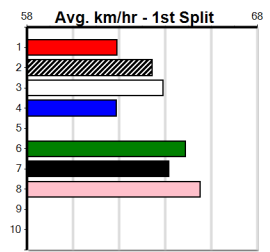

SPORTSBET HT1

Distance: 435m, Race Type: Grade 5 Heat, Total Prizemoney: $2,925
1st: $1,950, 2nd: $600, 3rd: $300, 4th: $75

Watchdog Tips:

Bet:

Form Box Wgt Dist Track Date Time BON Margin 1st/2nd (Time) PIR Checked Comment W/R Split 1 S/P Grade

DR. HAROLD [5]

BK Dog Feb-21 Sire: BERNARDO Dam: BEATRICE Trainer: Kimberley McMahon (Darriman)

Owner(s): DOCTORS KENNELS (SYN), J McMahon, J Gill
Winning Distances: < 300m (0) 300 - 399m (3) 400 - 499m (1) 500 - 599m (0) 600 - 699m (0) > 700m (0)

Winning Weights: 30.4(1) 31.2(1) 31.3(1) 31.5(1)

Table of race results for DR. HAROLD, including runner numbers, weights, distances, times, and prize money.

Last 3 wins NOT included above

Table of race results for DR. HAROLD, including runner numbers, weights, distances, times, and prize money.

Box History

Box History table for DR. HAROLD showing performance across different boxes and splits.

1

JUNIOR'S MATE [5]

BK Dog Jul-21 Sire: FERNANDO BALE Dam: MYSTIC RIOT Trainer: Dawn Johnston (Toongabbie)

Owner(s): J Stewart
Winning Distances: < 300m (0) 300 - 399m (2) 400 - 499m (3) 500 - 599m (0) 600 - 699m (0) > 700m (0)

Winning Weights: 31.6(1) 31.8(1) 32.1(1) 32.6(1) 33.3(1)

Table of race results for JUNIOR'S MATE, including runner numbers, weights, distances, times, and prize money.

Last 3 wins NOT included above

Table of race results for JUNIOR'S MATE, including runner numbers, weights, distances, times, and prize money.

Box History

Box History table for JUNIOR'S MATE showing performance across different boxes and splits.

2

SAKURA RYKER [5] Biks

BK Bitch May-21 Sire: BARCIA BALE Dam: LIBBY'S DREAM Trainer: Leanne Burke (Alberton West)

Owner(s): Palm Ridge Friends (SYN), L Burke, G Harris
Winning Distances: < 300m (0) 300 - 399m (2) 400 - 499m (2) 500 - 599m (0) 600 - 699m (0) > 700m (0)

Winning Weights: 30.9(2) 31.1(1) 31.2(1)

Table of race results for SAKURA RYKER, including runner numbers, weights, distances, times, and prize money.

Last 3 wins NOT included above

Table of race results for SAKURA RYKER, including runner numbers, weights, distances, times, and prize money.

Box History

Box History table for SAKURA RYKER showing performance across different boxes and splits.

3

DR. EVERGREEN [5]

BK Bitch Oct-20 Sire: AUSSIE INFRARED Dam: DR. ABBIE Trainer: Emily McMahon (Darriman)

Owner(s): DOCTORS KENNELS (SYN), J McMahon, J Gill
Winning Distances: < 300m (0) 300 - 399m (1) 400 - 499m (3) 500 - 599m (1) 600 - 699m (0) > 700m (0)

Winning Weights: 26.8(1) 27.6(2) 28.5(1) 29.0(1)

Table of race results for DR. EVERGREEN, including runner numbers, weights, distances, times, and prize money.

Last 3 wins NOT included above

Table of race results for DR. EVERGREEN, including runner numbers, weights, distances, times, and prize money.

Box History

Box History table for DR. EVERGREEN showing performance across different boxes and splits.

4

*** VACANT BOX ***

Owner(s): Sire: Dam: Trainer:

Winning Distances: < 300m (0) 300 - 399m (0) 400 - 499m (0) 500 - 599m (0) 600 - 699m (0) > 700m (0)

Winning Weights:

Box History

5