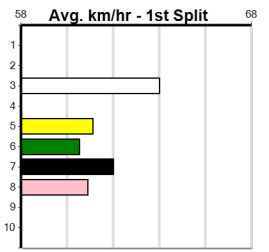

Sale

1
5:04PM

(VIC time)

MONACELLARS

Distance: 435m, Race Type: Maiden, Total Prizemoney: $2,535
1st: $1,680, 2nd: $520, 3rd: $260, 4th: $75

Watchdog Tips:

Bet:

Form	Box	Wgt	Dist	Track	Date	Time	BON	Margin	1st/2nd (Time)	PIR	Checked	Comment	WR	Split	1	S/P	Grade

1

TIMBER JACK [M]
BK Dog Oct-22 Sire: FLYING RICCIARDO Dam: ZIPPING POPPY
Owner(s): Eye Candy (SYN), C Wilk, K Gorman Trainer: Christian Wilk (Tanjil South)
Winning Distances: < 300m (0) 300 - 399m (0) 400 - 499m (0) 500 - 599m (0) 600 - 699m (0) > 700m (0)
Winning Weights:

Bx	1st	2nd	3rd	4th	5th	6th	7th	8th
1								
2								
3								
4								
5								
6								
7								
8								

Last 3 wins NOT included above

Prize Best								$0
Starts								FSH
Trk/Dts								0-0-0-0
APM								0-0-0-0
APM								0

2

KELLY JANE (NSW)[M]
BK Bitch Oct-22 Sire: KOBLENZ Dam: XALYNN BALE
Owner(s): Lazzamarie (SYN), M Evans, L Scott Trainer: Ben Joske (Yinnar South)
Winning Distances: < 300m (0) 300 - 399m (0) 400 - 499m (0) 500 - 599m (0) 600 - 699m (0) > 700m (0)
Winning Weights:

Bx	1st	2nd	3rd	4th	5th	6th	7th	8th
1								
2								
3								
4								
5								
6								
7								
8								

Last 3 wins NOT included above

Prize Best								$0
Starts								FSH
Trk/Dts								0-0-0-0
APM								0-0-0-0
APM								0

3

REBEL THINKER [M]
BK Dog Jul-22 Sire: MY BRO FABIO Dam: BIG SKINNY
Owner(s): L Edgerton Trainer: Darren Fisher (Lara)
Winning Distances: < 300m (0) 300 - 399m (0) 400 - 499m (0) 500 - 599m (0) 600 - 699m (0) > 700m (0)
Winning Weights:

Bx	1st	2nd	3rd	4th	5th	6th	7th	8th
1								
2		1		1				
3								
4		1				1		
5				1				
6			1					
7					1			
8								

Last 3 wins NOT included above

Prize Best								$1650.00
Starts								FSH
Trk/Dts								7-0-3-1
APM								0-0-0-0
APM								1340

4

PAW TEMPE (NSW)[M]
BD Bitch Jul-22 Sire: DYNA TRON Dam: HADEEL BALE
Owner(s): B Wheeler Trainer: Deborah Coleman (Lara)
Winning Distances: < 300m (0) 300 - 399m (0) 400 - 499m (0) 500 - 599m (0) 600 - 699m (0) > 700m (0)
Winning Weights:

Bx	1st	2nd	3rd	4th	5th	6th	7th	8th
1								
2								
3								
4								
5								
6								
7								
8								

Last 3 wins NOT included above

Prize Best								$0.00
Starts								FSH
Trk/Dts								0-0-0-0
APM								0-0-0-0
APM								0

5

BLUE SHOSHONE [M]
BE Bitch Mar-22 Sire: FERNANDO BLUEY Dam: JACQUI SHOSHONE
Owner(s): S Crawford Trainer: Shona Crawford (Pearcedale)
Winning Distances: < 300m (0) 300 - 399m (0) 400 - 499m (0) 500 - 599m (0) 600 - 699m (0) > 700m (0)
Winning Weights:

Bx	1st	2nd	3rd	4th	5th	6th	7th	8th
1								
2								
3					1			
4								
5								
6					1			
7						1		
8		1		1				

Last 3 wins NOT included above

Prize Best								$777.50
Starts								NBT
Trk/Dts								5-0-1-0
APM								1-0-0-0
APM								748