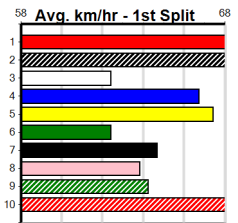

11

2:07PM

(VIC time)

Watchdog Tips: 0 0 0 0 Bet: .