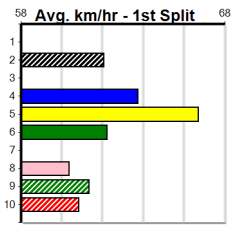

1

10:52AM
(VIC time)

Watchdog Tips: **0** **0** **0** **0** Bet: **0**

Form	Box	Weight	Dist	Track	Date	Time	BON	Margin	1st/2nd (Time)	PIR	Checked	Comment	W/R	Split 1	S/P	Grade
1	SLICK NICK [M]															
BK	D	Dec-22	AUSSIE INFRARED						FREYA THE SLAYER							
Trainer: Roger Bloomfield (Benalla) Owner(s): KANE IT (SYN), R Bloomfield, K Ralston																
<table border="1"> <thead> <tr><th colspan="8">Winning Boxes</th></tr> <tr><th>1</th><th>2</th><th>3</th><th>4</th><th>5</th><th>6</th><th>7</th><th>8</th></tr> </thead> <tbody> <tr><td>Prize</td><td></td><td></td><td></td><td></td><td></td><td></td><td>$0</td></tr> <tr><td>Best</td><td></td><td></td><td></td><td></td><td></td><td></td><td>FSH</td></tr> <tr><td>Starts</td><td></td><td></td><td></td><td></td><td></td><td></td><td>0-0-0-0</td></tr> <tr><td>Trk/Dst</td><td></td><td></td><td></td><td></td><td></td><td></td><td>0-0-0-0</td></tr> <tr><td>APM</td><td></td><td></td><td></td><td></td><td></td><td></td><td>$0</td></tr> </tbody> </table>																
2	WEEONA BELLA [M]															
BD	B	Aug-21	FERNANDO BALE						NASH ROAD BETTY							
Trainer: John Jarkis (Lang Lang East) Owner(s): S Whyte																
<table border="1"> <thead> <tr><th colspan="8">Winning Boxes</th></tr> <tr><th>1</th><th>2</th><th>3</th><th>4</th><th>5</th><th>6</th><th>7</th><th>8</th></tr> </thead> <tbody> <tr><td>Prize</td><td></td><td></td><td></td><td></td><td></td><td></td><td>$0.00</td></tr> <tr><td>Best</td><td></td><td></td><td></td><td></td><td></td><td></td><td>FSH</td></tr> <tr><td>Starts</td><td></td><td></td><td></td><td></td><td></td><td></td><td>1-0-0-0</td></tr> <tr><td>Trk/Dst</td><td></td><td></td><td></td><td></td><td></td><td></td><td>0-0-0-0</td></tr> <tr><td>APM</td><td></td><td></td><td></td><td></td><td></td><td></td><td>$0</td></tr> </tbody> </table>																
3	MUSTARD DE JONG [M]															
BK	D	Mar-21	BERNARDO						MIDNIGHT HUSSLER							
Trainer: Colin Baker (Lara) Owner(s): C Baker																
<table border="1"> <thead> <tr><th colspan="8">Winning Boxes</th></tr> <tr><th>1</th><th>2</th><th>3</th><th>4</th><th>5</th><th>6</th><th>7</th><th>8</th></tr> </thead> <tbody> <tr><td>Prize</td><td></td><td></td><td></td><td></td><td></td><td></td><td>$1,820.00</td></tr> <tr><td>Best</td><td></td><td></td><td></td><td></td><td></td><td></td><td>FSH</td></tr> <tr><td>Starts</td><td></td><td></td><td></td><td></td><td></td><td></td><td>20-0-2-1</td></tr> <tr><td>Trk/Dst</td><td></td><td></td><td></td><td></td><td></td><td></td><td>0-0-0-0</td></tr> <tr><td>APM</td><td></td><td></td><td></td><td></td><td></td><td></td><td>$379</td></tr> </tbody> </table>																
4	ASTON MERRICK [M]															
BEBD	D	Mar-22	FERNANDO BALE						ASTON TOPAZ							
Trainer: Natasha Fullerton (Long Gully) Owner(s): R Borda																
<table border="1"> <thead> <tr><th colspan="8">Winning Boxes</th></tr> <tr><th>1</th><th>2</th><th>3</th><th>4</th><th>5</th><th>6</th><th>7</th><th>8</th></tr> </thead> <tbody> <tr><td>Prize</td><td></td><td></td><td></td><td></td><td></td><td></td><td>$830.00</td></tr> <tr><td>Best</td><td></td><td></td><td></td><td></td><td></td><td></td><td>FSH</td></tr> <tr><td>Starts</td><td></td><td></td><td></td><td></td><td></td><td></td><td>6-0-0-3</td></tr> <tr><td>Trk/Dst</td><td></td><td></td><td></td><td></td><td></td><td></td><td>0-0-0-0</td></tr> <tr><td>APM</td><td></td><td></td><td></td><td></td><td></td><td></td><td>$550</td></tr> </tbody> </table>																
5	FOLLOW THE SUN [M]															
BK	D	Feb-22	BERNARDO						JUNIPER PEARL							
Trainer: Brett Mackie (Tooradin) Owner(s): B Mackie																
<table border="1"> <thead> <tr><th colspan="8">Winning Boxes</th></tr> <tr><th>1</th><th>2</th><th>3</th><th>4</th><th>5</th><th>6</th><th>7</th><th>8</th></tr> </thead> <tbody> <tr><td>Prize</td><td></td><td></td><td></td><td></td><td></td><td></td><td>$520.00</td></tr> <tr><td>Best</td><td></td><td></td><td></td><td></td><td></td><td></td><td>NBT</td></tr> <tr><td>Starts</td><td></td><td></td><td></td><td></td><td></td><td></td><td>2-0-1-0</td></tr> <tr><td>Trk/Dst</td><td></td><td></td><td></td><td></td><td></td><td></td><td>2-0-1-0</td></tr> <tr><td>APM</td><td></td><td></td><td></td><td></td><td></td><td></td><td>$520</td></tr> </tbody> </table>																
6	OUTLAWED [M]															
WBK	D	Dec-21	MY REDEEMER						SHELLBROOK							
Trainer: John Shaw (Yarrowonga) Owner(s): J Shaw