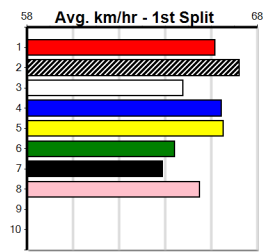

MONTROSE IGA LIQUOR VETERANS

Distance: 350m, Race Type: S/E Veteran, Total Prizemoney: $2,925
1st: $1,950, 2nd: $600, 3rd: $300, 4th: $75

Watchdog Tips:

Bet:

Form Box Wgt Dist Track Date Time BON Margin 1st/2nd (Time) PIR Checked Comment WR Split 1 S/P Grade

ASTON COOPER [5]
F Dog Feb-20 Sire: ASTON DEE BEE Dam: ASTON CHA CHA
Owner(s): R Borda
Trainer: Darryl Fullerton (Long Gully)
Winning Distances: < 300m (0) 300 - 399m (10) 400 - 499m (3) 500 - 599m (0) 600 - 699m (0) > 700m (0)
Winning Weights: 34.9(1) 35.4(2) 35.5(1) 35.6(1) 35.7(1) 36.2(2) 36.4(1) 36.6(1) 37.0(1) 37.1(1) 37.2(1)

Box History
Bx 1st 2nd 3rd 4th 5th 6th 7th 8th
1 3 1 3 2 1 4 2 1
2 2
3 1 1 1 2 1 1
4 1 1 1 1 1
5 2 1 1 1 1
6 1 2 1 1 1 1
7 2 1
8 3 1 2 1 1 1
Prize Best $40360.00
Starts 19.44(8)-9/1/22
Trk/Dts 54-13-8-4
APM 7-1-2-0 5162

NIGERIAN KABOOM [5]
LTF Dog Feb-19 Sire: ALLEN DEED Dam: QUEEN KABOOM
Owner(s): P Hofman
Trainer: Paul Hofman (Creswick)
Winning Distances: < 300m (0) 300 - 399m (4) 400 - 499m (0) 500 - 599m (0) 600 - 699m (0) > 700m (0)
Winning Weights: 29.1(1) 29.6(1) 29.7(1) 29.8(1)

Box History
Bx 1st 2nd 3rd 4th 5th 6th 7th 8th
1 1 3 4 4 1
2 1 6 4 1 2 1
3 2 2 4 1 4 2
4 2 1 2 2 2
5 1 3 4 2 1
6 3 2 2 1 2 4 1
7 4 1 1 2 2
8 1 4 8 2 1 1 1
Prize Best $19660.00
Starts NBT
Trk/Dts 104-4-24-23
APM 14-0-4-3 2735

INTER SPARKLE [5]
RF Bitch Jun-20 Sire: ASTON DEE BEE Dam: INTER ELESHA
Owner(s): Interthor (SYN), J Thorpe, T Interligi
Trainer: Jennifer Thorpe (Arthurs Creek)
Winning Distances: < 300m (0) 300 - 399m (5) 400 - 499m (5) 500 - 599m (1) 600 - 699m (0) > 700m (0)
Winning Weights: 27.0(1) 27.1(1) 27.3(1) 27.5(1) 27.6(2) 27.8(2) 27.9(1) 28.1(2)

Box History
Bx 1st 2nd 3rd 4th 5th 6th 7th 8th
1 3 1 2 5 1
2 1 1 3 1
3 4 1 1 1 1 2
4 1 1 1 1 4 3
5 1 1 2 1 1
6 1 2 2 1 2 1
7 3 2 1 2 4 1 2
8 1 2 2 1 1 1
Prize Best $22560.00
Starts 19.31(7)-27/1/23
Trk/Dts 75-11-11-9
APM 17-3-4-1 4389

YELICH (QLD)[5]
BK Dog Mar-20 Sire: ZAMBORA BROCKIE Dam: LANIS MORRIS
Owner(s): B McIntyre
Trainer: Darlene McIntyre (Exford)
Winning Distances: < 300m (0) 300 - 399m (8) 400 - 499m (1) 500 - 599m (0) 600 - 699m (0) > 700m (0)
Winning Weights: 33.2(1) 33.4(2) 33.7(3) 33.8(1) 34.0(1) 34.5(1)

Box History
Bx 1st 2nd 3rd 4th 5th 6th 7th 8th
1 2 1 1 2
2 1 2 1 1
3 1
4 2 3 2
5 1 1 1 1
6 2 1 1 2 2
7 1 1 2
8 1 2
Prize Best $20683.57
Starts NBT
Trk/Dts 36-9-6-5
APM 1-0-0-0 1500

MAJOR CHINA [5]
BK Dog Oct-19 Sire: MEPUNGA BLAZER Dam: MAJOR SPOILS
Owner(s): B Dowler
Trainer: Brian Hodgson (Smythesdale)
Winning Distances: < 300m (0) 300 - 399m (2) 400 - 499m (9) 500 - 599m (0) 600 - 699m (0) > 700m (0)
Winning Weights: 32.7(1) 32.9(1) 33.1(1) 33.3(2) 33.9(3) 34.0(3)

Box History
Bx 1st 2nd 3rd 4th 5th 6th 7th 8th
1 2 3 3 1 3 1 1
2 3 4 2 4 1 2
3 2 4 1 2 4 3 1
4 2 3 1 1 4 1 1 1
5 1 1 1 1 4 3 2
6 1 2 2 3 3 6
7 2 1 1 2 1 3 1
8 1 1 2 2 1 2 1 2
Prize Best $29034.05
Starts 19.43(4)-14/1/24
Trk/Dts 114-11-17-12
APM 18-1-3-1 2692

1

2

3

4

5