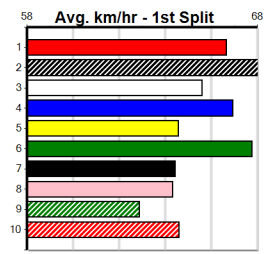

HEALESVILLE PHYSIO & SPORTS MEDICINE

Distance: 300m, Race Type: Grade 5, Total Prizemoney: $2,925
1st: $1,950, 2nd: $600, 3rd: $300, 4th: $75

Watchdog Tips:

Bet:

Form Box Wgt Dist Track Date Time BON Margin 1st/2nd (Time) PIR Checked Comment W/R Split 1 S/P Grade

HAPPY CHICK [5] RF Bitch Sep-21 Sire: FERNANDO BALE Dam: AMELIA CHRISTA
Owner(s): Powellful Ryino (SYN), M Ryan, A Powell
Trainer: Darren Ryan (Boronia)
Winning Distances: < 300m (0) 300 - 399m (3) 400 - 499m (0) 500 - 599m (0) 600 - 699m (0) > 700m (0)
Winning Weights: 25.1(1) 25.3(1) 26.1(1)
Box History table and Prize Best Starts table included.

SWEET ALESSIA [5] BK Bitch Jul-21 Sire: FERNANDO BALE Dam: HARDAWAY WINNIE
Owner(s): V Brosca
Trainer: Tony Salpigtidis (Plenty)
Winning Distances: < 300m (0) 300 - 399m (6) 400 - 499m (0) 500 - 599m (0) 600 - 699m (0) > 700m (0)
Winning Weights: 23.6(1) 23.8(1) 24.0(1) 24.1(1) 24.2(1) 24.4(1)
Box History table and Prize Best Starts table included.

DELIGHTFUL [5] BK Bitch Feb-21 Sire: BERNARDO Dam: ABSOLUTE DELIGHT
Owner(s): M Strahan
Trainer: Kevin Ashton (Charlton)
Winning Distances: < 300m (0) 300 - 399m (1) 400 - 499m (5) 500 - 599m (0) 600 - 699m (0) > 700m (0)
Winning Weights: 26.0(2) 26.5(2) 26.6(1) 26.9(1)
Box History table and Prize Best Starts table included.

WITHOUT REASON (NSW)[5] BD Dog Jun-20 Sire: KINLOCH BRAE Dam: SUBWAY MISS
Owner(s): Short run (SYN), P Newell, S Davis, D Fowler, W Noonan, P Newell, M Soudek
Trainer: Patrick Newell (Wallan)
Winning Distances: < 300m (0) 300 - 399m (9) 400 - 499m (4) 500 - 599m (0) 600 - 699m (0) > 700m (0)
Winning Weights: 29.7(1) 30.0(2) 30.5(1) 30.7(2) 30.8(2) 30.9(2) 31.0(3)
Box History table and Prize Best Starts table included.

HE'S GOT SWAG [5] BK Dog Nov-20 Sire: FERNANDO BALE Dam: DREAMY EYES
Owner(s): R Kenworthy
Trainer: Ronald Kenworthy (Spring Gully)
ENG HVL 2024-07-05
Winning Distances: < 300m (0) 300 - 399m (3) 400 - 499m (2) 500 - 599m (0) 600 - 699m (0) > 700m (0)
Winning Weights: 29.2(1) 30.3(2) 30.4(1) 30.5(1)
Box History table and Prize Best Starts table included.