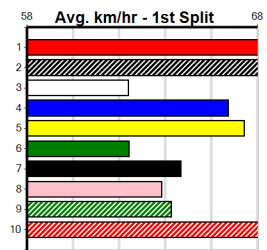

SPORTSBET MAKE IT A MULTI

Distance: 300m, Race Type: Grade 5, Total Prizemoney: $2,925
1st: $1,950, 2nd: $600, 3rd: $300, 4th: $75

Watchdog Tips:

Bet:

Form Box Wgt Dist Track Date Time BON Margin 1st/2nd (Time) PIR Checked Comment W/R Split 1 S/P Grade

MISSES EASY [5] BEBD Bitch Feb-22 Sire: HOOKED ON SCOTCH Dam: NICE AND EASY Trainer: Jason Portelli (Keilor Park)
Winning Distances: < 300m (0) 300 - 399m (2) 400 - 499m (1) 500 - 599m (0) 600 - 699m (0) > 700m (0)
Winning Weights: 28.0(1) 28.6(1) 28.7(1)
8th (4) 27.8 515 SAN R8 21-Mar-24 30.36 29.27 12.00 CRUISING DEBBIE (29.52) Q/2788 . . . . 5.07 $41.20 SSF
3rd (3) 28.2 400 WGL R2 16-Apr-24 22.84 22.24 9.00L UNLEASH IN MIAMI (22.24) Q/22 . . . . 8.28 $4.80 X67
4th (6) 28.0 400 GEL R10 26-Apr-24 23.11 22.29 1.25L BLAZING GOLD (23.02) Q/23 . . . . 8.41 $1.70 6G
1st (4) 28.0 300 HVL R2 19-May-24 16.80 16.55 2.25L BLAZING DINO (16.95) Q/1 . . . . 3.94 $3.30 X67
3rd (4) 27.9 390 BAL R5 06-Jun-24 22.41 21.80 2.25L HARTNEY (22.26) Q/11 . . . . 8.30 $5.90 SH
8th (3) 27.9 350 TRA R11 12-Jun-24 20.76 19.75 13.00 BRING YOUR BEST (19.88) M/88 . . . . SW . 6.96 $3.00 5
2nd (2) 28.1 390 BAL R10 26-Jun-24 22.20 22.01 1.25L INTEX BALE (22.13) Q/11 . . . . 8.34 $7.50 5
2nd (2) 28.0 400 WGL R11 02-Jul-24 23.27 22.51 3.00L TRICKSTER'S HALO (23.08) M/11 . . . . 8.37 $2.30 5
Last 3 wins NOT included above
1st (4) 28.7 300 HVL R1 13-Dec-23 16.66 16.63 3.00L SMOKIN' PADDY (16.86) Q/3 . . . . 3.92 $5.30 M
1st (1) 28.6 400 GEL R5 22-Jan-24 22.63 22.63 12.00 ASTON TRUMAN (23.44) Q/11 . . . . 8.28 $2.90 7

Box History table for MISSES EASY [5] showing race numbers 1-8 and prize details.

OUNCE OF LUCK [5] BK Dog Mar-22 Sire: MY REDEEMER Dam: STAR ANISE Trainer: Kay King (Langwarrin)
Winning Distances: < 300m (0) 300 - 399m (3) 400 - 499m (0) 500 - 599m (1) 600 - 699m (0) > 700m (0)
Winning Weights: 35.3(1) 35.5(1) 36.1(1) 36.2(1)
1st (7) 35.3 515 SAN R1 11-Apr-24 29.76 29.45 0.50L FERGUS ZULU (29.79) M/1111 . . . . SW . 5.10 $20.80 X67
3rd (1) 35.5 515 SAN R1 25-Apr-24 29.78 29.24 3.00L HI THERE FRANK (29.58) M/2222 . . . . . 5.11 $9.80 5H
7th (2) 35.5 515 SAN R3 02-May-24 30.32 29.33 9.50L CRIMSON CANNON (29.67) M/4777 . . . . . 5.21 $2.30 5
6th (7) 35.7 515 SAP R7 13-May-24 31.19 29.81 20.00 WILLA BALE (29.85) M/1116 . . . . . 5.13 $6.50 5
1st (3) 36.1 350 HVL R10 26-May-24 19.39 18.89 2.25L MAJOR CURRENCY (19.53) Q/1 . . . . . 6.58 $2.10 5
2nd (4) 36.1 350 HVL R3 02-Jun-24 19.57 19.24 4.75L SICK AND TIRED (19.24) Q/1 . . . . . 6.46 $3.70 RWH
8th (5) 36.2 350 HVL R3 09-Jun-24 19.82 19.29 8.00L SICK AND TIRED (19.29) M/7 . . . . . 6.81 $17.50 RWF
6th (2) 35.9 515 SAP R7 24-Jun-24 30.29 29.46 12.00 LASSARD (29.48) M/1266 . . . . . 5.13 $4.90 5H
Last 3 wins NOT included above
1st (1) 35.5 300 HVL R9 06-Dec-23 16.76 16.75 0.75L SHOCK AND AWE (16.80) S/3 . . . . . 3.95 $5.20 M
1st (2) 36.2 350 HVL R8 17-Jan-24 19.64 19.51 2.25L YUM CHA JACK (19.79) M/1 . . . . SW . 6.53 $4.80 X67

Box History table for OUNCE OF LUCK [5] showing race numbers 1-8 and prize details.