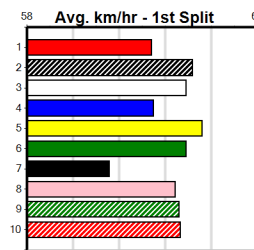

OUTER EAST FOOTBALL NETBALL COMP

5

12:07PM

(VIC time)

Distance: 350m, Race Type: Grade 5, Total Prizemoney: $2,925
1st: $1,950, 2nd: $600, 3rd: $300, 4th: $75

Watchdog Tips:

Bet:

Form Box	Wgt	Dist	Track	Date	Time	BON	Margin	1st/2nd (Time)	PIR	Checked	Comment	WR	Split 1	S/P	Grade

ASTON CORLEONE [5]

BK Dog Aug-22 Sire: ASTON DEE BEE Dam: ASTON LIGHTS Trainer: Graeme Jose (Catani)

Owner(s): R Borda

Winning Distances: < 300m (0) 300 - 399m (0) 400 - 499m (3) 500 - 599m (0) 600 - 699m (0) > 700m (0)

Winning Weights: 32.4(1) 32.8(1) 33.0(1)

4th (4)	31.9	400	WGL	R10	26-Apr-24	22.85	22.35	3.00L VOLKANOVSKI (22.65)	S/53	.	.	.	8.51	$7.50	5
2nd (4)	32.3	425	BEN	R4	03-May-24	23.92	23.69	0.50L BOROUGH SALTS (23.89)	Q/111	.	SW	.	6.50	$2.90	5
4th (1)	31.9	390	BAL	R11	08-May-24	22.38	22.06	4.75L AYIA NEIGHBOUR (22.06)	M/33	.	.	.	8.58	$8.10	X45
5th (7)	32.0	390	BAL	R12	15-May-24	22.78	22.06	9.50L SPRING AMMO (22.12)	M/43	.	.	.	8.57	$4.10	5
3rd (4)	31.9	435	SLE	R9	26-May-24	24.83	24.46	3.75L RIBERO (24.58)	M/443	.	.	.	5.38	$4.20	RW
3rd (5)	31.6	425	BEN	R12	31-May-24	24.41	23.72	6.00L IMANI (24.01)	M/444	.	.	.	6.61	$5.00	5
3rd (5)	32.3	435	SLE	R9	23-Jun-24	24.61	24.37	2.00L DESCRIPTION (24.48)	M/333	.	.	.	5.29	$18.20	5
6th (1)	32.7	425	BEN	R5	30-Jun-24	24.36	23.61	5.00L UNLEASH IN MIAMI (24.01)	M/655	.	.	.	6.66	$18.00	SH

Last 3 wins NOT included above

1= (4)	33.0	400	WGL	R2	21-Mar-24	22.91	22.63	4.00L CHANCY NANCY/ASTON	M/22	.	.	.	8.56	$2.50	M
1st (1)	32.8	400	WGL	R3	25-Mar-24	22.62	22.46	3.00L PARIS CALLING (22.82)	Q/11	.	SW	.	8.21	$2.70	X67H
1st (7)	32.4	435	SLE	R4	14-Apr-24	24.63	24.32	2.00L BIG LEX (24.76)	Q/111	.	.	.	5.24	$3.00	X67H

BALLAN BRUMBY [5]

RF Dog Feb-22 Sire: BEAST UNLEASHED Dam: ASTON RIKU Trainer: Joseph Pace (Sunshine North)

Owner(s): J Pace

Winning Distances: < 300m (0) 300 - 399m (3) 400 - 499m (1) 500 - 599m (0) 600 - 699m (0) > 700m (0)

Winning Weights: 32.5(1) 32.9(1) 33.1(2)

1st (8)	32.5	450	BAL	R5	15-Jan-24	25.36	25.36	2.50L BELLE EXTRA (25.53)	M/111	.	.	.	6.60	$2.90	T3-RW
3rd (5)	32.5	460	GEL	R6	22-Jan-24	27.01	25.90	16.00 MACKINAW PEACH (25.93)	M/768	.	.	.	6.92	$6.20	6G
8th (4)	32.7	350	HVL	R6	27-Feb-24	19.72	19.21	7.50L DR. ASHER (19.21)	S/7	.	.	.	6.86	$12.40	6G
7th (5)	32.7	450	BAL	R2	06-Mar-24	25.78	24.91	11.00 MOCK FISH (25.07)	M/337	.	.	W	6.65	$13.70	X67
8th (3)	32.7	450	BAL	R3	27-Mar-24	26.25	24.85	13.00 URAUNA JASMINE (25.41)	S/688	.	.	.	6.71	$12.40	6G
1st (6)	33.1	350	HVL	R5	10-May-24	19.66	19.66	2.75L HOT SUMMER SKY (19.84)	M/1	.	.	.	6.63	$2.50	T3-RW
1st (8)	33.1	350	HVL	R10	31-May-24	19.01	19.01	2.25L ROWDAN (19.15)	Q/1	.	SW	.	6.49	$2.90	T3-5
6th (2)	33.0	450	BAL	R9	06-Jun-24	25.99	25.14	8.00L MEAL TICKET (25.44)	S/668	.	.	.	6.77	$3.10	5H

Last 3 wins NOT included above

1st (8)	32.9	350	HVL	R1	31-Dec-23	19.75	19.13	0.25L PAN LICKED (19.76)	Q/1	.	SW	.	6.67	$8.50	MH