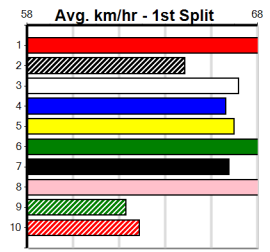

Distance: 350m, Race Type: Grade 5, Total Prizemoney: $2,925
1st: $1,950, 2nd: $600, 3rd: $300, 4th: $75

Watchdog Tips: [ ] [ ] [ ] [ ] Bet: [ ]

Form Box Wgt Dist Track Date Time BON Margin 1st/2nd (Time) PIR Checked Comment W/R Split 1 S/P Grade

REAR VIEW MIRROR [5]
BD Dog Mar-19 Sire: BERNARDO Dam: TYRA GISELLE
Owner(s): R Wagenaar
Trainer: Rowan Wagenaar (Langwarrin)
Winning Distances: < 300m (0) 300 - 399m (17) 400 - 499m (5) 500 - 599m (6) 600 - 699m (0) > 700m (0)
Winning Weights: 34.0(1) 34.1(1) 34.2(2) 34.3(3) 34.4(1) 34.5(1) 34.6(1) 34.7(1) 34.8(3) 34.9(3) 35.0(3) 35.1(3) 35.2(2)
Box History table and Prize Best Starts table included.

BETTER BANJO [5]
WBK Dog Feb-22 Sire: FERNANDO BALE Dam: BRING YOUR BANJO
Owner(s): A Davis
Trainer: Ray Cunneen (Moe South)
Winning Distances: < 300m (0) 300 - 399m (6) 400 - 499m (0) 500 - 599m (0) 600 - 699m (0) > 700m (0)
Winning Weights: 30.6(1) 30.9(1) 31.2(1) 31.3(2) 31.4(1)
Box History table and Prize Best Starts table included.

ELSIE DREAMING [5]
WBK Bitch Oct-21 Sire: FERNANDO BALE Dam: JEBRYNAH GREEN
Owner(s): SAUNDERS CLAN (SYN), D Saunders, B Saunders, W Saunders, G Saunders
Trainer: Gail Saunders (Somerville)
Winning Distances: < 300m (0) 300 - 399m (7) 400 - 499m (1) 500 - 599m (0) 600 - 699m (0) > 700m (0)
Winning Weights: 24.8(1) 25.0(2) 25.1(2) 25.2(1) 25.3(1) 25.5(1)
Box History table and Prize Best Starts table included.

DO THAT EASY [5]
BKW Dog Aug-21 Sire: MEPUNGA CRUZER Dam: BIG BREBLER
Owner(s): M Wright
Trainer: Bert Vandemaat (Healsville)
Winning Distances: < 300m (0) 300 - 399m (2) 400 - 499m (5) 500 - 599m (0) 600 - 699m (0) > 700m (0)
Winning Weights: 32.7(2) 33.4(1) 33.5(2) 33.8(2)
Box History table and Prize Best Starts table included.

GENERAL WINSTON [5]
BK Dog Nov-20 Sire: BERNARDO Dam: PRINCESS MARJEN
Owner(s): The Four Suits (SYN), F Spiteri, D Handreck, R Chiarello, C Tripotseris
Trainer: Paul Galea (Melton West)
Winning Distances: < 300m (0) 300 - 399m (8) 400 - 499m (4) 500 - 599m (0) 600 - 699m (0) > 700m (0)
Winning Weights: 31.8(1) 31.9(1) 32.0(2) 32.3(2) 32.4(2) 33.0(1) 33.1(1) 33.2(1) 33.4(1)
Box History table and Prize Best Starts table included.

1

2

3

4

5