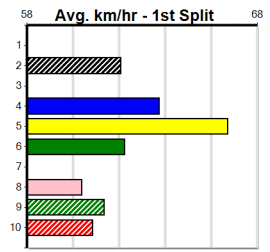

SPORTSBET GREEN TICKS

Distance: 350m, Race Type: Maiden, Total Prizemoney: $2,535
1st: $1,680, 2nd: $520, 3rd: $260, 4th: $75

1
10:52AM

(VIC time)

Watchdog Tips: ☐ ☐ ☐ ☐ ☐ Bet: ☐

Form Box	Wgt	Dist	Track	Date	Time	BON	Margin	1st/2nd (Time)	PIR	Checked	Comment	WR	Split 1	S/P	Grade

1

SLICK NICK [M]
BK Dog Dec-22 Sire: AUSSIE INFRARED Dam: FREYA THE SLAYER
Owner(s): KANE IT (SYN), R Bloomfield, K Ralston Trainer: Roger Bloomfield (Benalla)
Winning Distances: < 300m (0) 300 - 399m (0) 400 - 499m (0) 500 - 599m (0) 600 - 699m (0) > 700m (0)
Winning Weights:

Bx	1st	2nd	3rd	4th	5th	6th	7th	8th
1								
2								
3								
4								
5								
6								
7								
8								

Last 3 wins NOT included above

Prize Best								$0
Starts								FSH
Trk/Dts								0-0-0-0
APM								0

2

WEEONA BELLA [M]
BD Bitch Aug-21 Sire: FERNANDO BALE Dam: NASH ROAD BETTY
Owner(s): S Whyte Trainer: John Jarkis (Lang Lang East)
Winning Distances: < 300m (0) 300 - 399m (0) 400 - 499m (0) 500 - 599m (0) 600 - 699m (0) > 700m (0)
Winning Weights:

Bx	1st	2nd	3rd	4th	5th	6th	7th	8th
1								
2								
3								
4								
5								
6								
7								
8								

Last 3 wins NOT included above

Prize Best								$0.00
Starts								FSH
Trk/Dts								1-0-0-0
APM								0

3

MUSTARD DE JONG [M]
BK Dog Mar-21 Sire: BERNARDO Dam: MIDNIGHT HUSSLER
Owner(s): C Baker Trainer: Colin Baker (Lara)
Winning Distances: < 300m (0) 300 - 399m (0) 400 - 499m (0) 500 - 599m (0) 600 - 699m (0) > 700m (0)
Winning Weights:

Bx	1st	2nd	3rd	4th	5th	6th	7th	8th
1								
2								
3								
4								
5								
6								
7								
8								

Last 3 wins NOT included above

Prize Best								$1820.00
Starts								FSH
Trk/Dts								20-0-2-1
APM								379

4

ASTON MERRICK [M]
BEBD Dog Mar-22 Sire: FERNANDO BALE Dam: ASTON TOPAZ
Owner(s): R Borda Trainer: Natasha Fullerton (Long Gully)
Winning Distances: < 300m (0) 300 - 399m (0) 400 - 499m (0) 500 - 599m (0) 600 - 699m (0) > 700m (0)
Winning Weights:

Bx	1st	2nd	3rd	4th	5th	6th	7th	8th
1								
2								
3								
4								
5								
6								
7								
8								

Last 3 wins NOT included above

Prize Best								$830.00
Starts								FSH
Trk/Dts								6-0-0-3
APM								550

5

FOLLOW THE SUN [M]
BK Dog Feb-22 Sire: BERNARDO Dam: JUNIPER PEARL
Owner(s): B Mackie Trainer: Brett Mackie (Tooradin)
Winning Distances: < 300m (0) 300 - 399m (0) 400 - 499m (0) 500 - 599m (0) 600 - 699m (0) > 700m (0)
Winning Weights:

Bx	1st	2nd	3rd	4th	5th	6th	7th	8th
1								
2								
3								
4								
5								
6								
7								
8								

Last 3 wins NOT included above

Prize Best								$520.00
Starts								NBT
Trk/Dts								2-0-1-0
APM								520