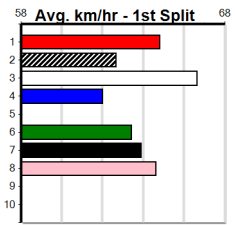

Sale

ACCELL ANIMAL THERAPY - VIC

Distance: 435m, Race Type: Grade 5, Total Prizemoney: $2,925
1st: $1,950, 2nd: $600, 3rd: $300, 4th: $75

4

12:47PM
(VIC time)

Watchdog Tips: **0 0 0 0** Bet: .