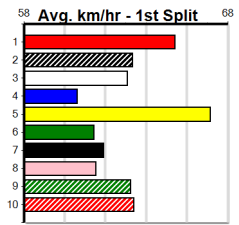

Sale

8
1:57PM
(VIC time)

SPORTSBET EVERY DOG HAS ITS DAY

Distance: 510m, Race Type: Mixed 4/5, Total Prizemoney: $3,875
1st: $2,600, 2nd: $800, 3rd: $400, 4th: $75

Watchdog Tips: 0 0 0 0 Bet: .