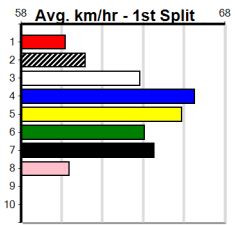

Sale

3
12:30PM

(VIC time)

JAMES YEATES PRINTING & DESIGN

Distance: 435m, Race Type: Grade 6, Total Prizemoney: $2,925
1st: $1,950, 2nd: $600, 3rd: $300, 4th: $75

Watchdog Tips: 0 0 0 0 Bet: .