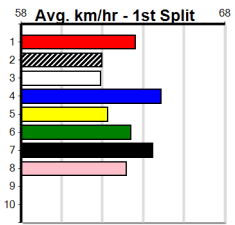

Sale

MONACELLARS (250+RANK)

Distance: 435m, Race Type: Grade 5 No Penalty, Total Prizemoney: \$2,925
1st: \$1,950, 2nd: \$600, 3rd: \$300, 4th: \$75

5
1:05PM
(VIC time)

Watchdog Tips: 0 0 0 0 **Bet:** .

Form	Box	Weight	Dist	Track	Date	Time	BON	Margin	1st/2nd (Time)	PIR	Checked	Comment	W/R	Split 1	S/P	Grade	
1 STITCH AND SHOUT [5]																	
BK	D	May-22 KURO KISMET					DANI THRILLS										
Trainer: Glynn Wood (Warragul)																	
1st	(2)	32.2	435	SLE	R9	05-May-24	24.77	24.32	1.25LNOLAN BALE (24.84)	Q/222	.	SW	.	5.31	\$4.50	6G	
3rd	(5)	32.5	450	TRA	R10	15-May-24	25.54	24.64	6.50LDR. EVERGREEN (25.11)	M/223	.	.	.	6.75	\$6.00	5NP	
3rd	(2)	33.1	460	WGL	R10	06-Jun-24	26.28	25.66	3.5LJONATHAN'S DREAM (26.03)	M/554	.	.	.	6.68	\$4.00	5H	
1st	(1)	32.9	460	WGL	R10	15-Jun-24	26.08	26.08	2.25LMISS SCOTCH LESS (26.23)	M/111	.	.	.	6.57	\$1.50	5	
Owner(s): Funny Looking Horse (SYN), M Mayle, B Waugh, J Mcdonald, J Fawthrop, R Fisher, P Roland, B Penyu, I Whybrow, C Barritt																	
2 DR. CHIEFTAIN [5]																	
BE	D	Jul-20 AUSSIE INFRARED					MIRIAM										
Trainer: Marcus McMahon (Darriman)																	
4th	(3)	37.6	510	SLE	R6	19-May-24	29.18	28.53	6.00LBAGMAN (28.79)	M/555	.	.	.	9.47	\$17.60	5H	
7th	(7)	37.8	435	SLE	R7	05-Jun-24	25.32	24.37	11.00EARLY BOY (24.56)	M/887	.	.	.	5.86	\$50.30	X45	
7th	(6)	38.3	510	SLE	R8	09-Jun-24	29.60	28.73	13.00LTANGELA BALE (28.73)	M/777	.	.	.	9.72	\$22.30	5	
6th	(4)	38.2	435	SLE	R10	16-Jun-24	25.08	24.37	8.50L COLLINDA RISE (24.50)	M/866	.	.	.	5.41	\$31.70	5	
Owner(s): DOCTORS KENNELS (SYN), J McMahon, J Gill																	
3 DR. EVERGREEN [5]																	
BK	B	Oct-20 AUSSIE INFRARED					DR. ABBIE										
Trainer: Emily McMahon (Darriman)																	
3rd	(4)	27.6	510	SLE	R9	09-Jun-24	28.95	28.73	3.00LCHIP AND TAIL (28.75)	M/333	.	SW	.	9.45	\$16.70	X34	
7th	(8)	28.1	510	SLE	R8	16-Jun-24	29.72	28.62	16.00LTANGELA BALE (28.64)	M/887	.	.	.	9.68	\$32.70	X34	
6th	(5)	28.1	435	SLE	R6	19-Jun-24	25.37	24.41	13.00LHIGH END CASH (24.51)	Q/487	.	.	.	5.33	\$44.70	5	
5th	(8)	27.8	435	SLE	R9	23-Jun-24	24.82	24.37	5.00LDESCRIPTION (24.48)	M/686	.	.	.	5.38	\$53.50	5	
Owner(s): DOCTORS KENNELS (SYN), J McMahon, J Gill																	
4 DR. MARSHAL [5]																	
BD	D	May-22 FERAL FRANKY					DR. MUMMA										
Trainer: Marcus McMahon (Darriman)																	
4th	(8)	39.0	350	TRA	R10	12-Jun-24	19.98	19.75	3.5LDR. FARRAH (19.75)	M/11	.	.	.	6.43	\$3.50	X45	
5th	(2)	38.8	435	SLE	R6	19-Jun-24	25.32	24.41	12.00LHIGH END CASH (24.51)	M/334	.	.	.	5.31	\$3.20	5	
2nd	(5)	38.0	435	SLE	R10	23-Jun-24	24.60	24.37	0.05LDR. JETHRO (24.59)	M/111	.	.	.	5.11	\$2.30	5	
5th	(1)	38.3	435	SLE	R9	30-Jun-24	25.48	24.46	14.00LDEWY NEWS (24.53)	M/677	.	.	.	5.33	\$2.90	5	
Owner(s): DOCTORS KENNELS (SYN), J McMahon, J Gill																	
5 SPEED MERCHANT [5]																	
BK	D	Dec-21 TOMMY SHELBY					CHLOE LOUISE										
Trainer: Corey Fulford (Maffra)																	
2nd	(7)	31.6	350	TRA	R12	15-May-24	19.93	19.69	2.50LTOMMY'S HITMAN (19.76)	Q/12	.	.	.	6.50	\$5.50	5	
7th	(5)	31.5	400	WGL	R12	21-May-24	23.88	22.56	16.00LNEED YOU NOW (22.82)	M/67	.	.	.	8.77	\$9.20	5	
T	(3)	31.3	395	TRA	R7	29-May-24	0.00	22.23	.EARLY BOY (22.23)	M/888	.	V28	.	3.94	\$28.90	X45	
8th	(4)	31.7	435	SLE	R10	30-Jun-24	25.52	24.46	11.00LROBBIE LEE ROSE (24.80)	S/888	.	.	.	5.71	\$34.40	5	
Owner(s): C Fulford																	
6 DR. QUEENIE [5]																	
BD	B	May-22 FERAL FRANKY					DR. MUMMA										
Trainer: Emily McMahon (Darriman)																	
6th	(6)	31.8	460	WGL	R7	16-Apr-24	26.25	25.63	5.50LDR. UNITED (25.89)	M/878	.	.	.	6.69	\$7.10	5	
6th	(1)	31.9	435	SLE	R7	28-Apr-24	25.64	24.19	14.00LSASSY SWAN (24.71)	M/567	.	.	.	5.37	\$1.90	5	
7th	(3)	33.2	435	SLE	R11	05-Jun-24	25.29	24.37	13.00LSRINGVIEW NOAH (24.40)	M/488	.	.	.	5.39	\$4.70	5	
2nd	(7)	33.9	435	SLE	R12	30-Jun-24	24.67	24.46	0.75LMADALIA SNOOPY (24.62)	M/222	.	.	.	5.32	\$2.20	5	
Owner(s): DOCTORS KENNELS (SYN), J McMahon, J Gill																	
7 DR. JETHRO [5]																	
F	D	Feb-21 BERNARDO					BEATRICE										
Trainer: Emily McMahon (Darriman)																	
3rd	(4)	32.3	435	SLE	R7	19-Jun-24	24.97	24.41	2.00L OSCAR INTENTION (24.84)	M/133	.	.	.	5.32	\$5.70	5	
1st	(1)	32.1	435	SLE	R10	23-Jun-24	24.59	24.37	0.05LDR. MARSHAL (24.60)	M/333	.	SW	.	5.32	\$7.50	5	
6th	(8)	32.7	435	SLE	R8	26-Jun-24	24.76	24.20	8.00LLAMIA MILA (24.20)	M/777	.	.	.	5.35	\$31.70	FFA	
4th	(2)	32.4	435	SLE	R7	30-Jun-24	24.84	24.46	5.50LLIGHTNING JEWEL (24.46)	M/566	.	.	.	5.28	\$8.10	X45	
Owner(s): DOCTORS KENNELS (SYN), J McMahon, J Gill																	
8 GOTHAM MARQUESS [5]																	
BK	B	May-21 AUSSIE INFRARED					GOTHAM QUEEN										
Trainer: Melanie Lithgow (Devon Meadows)																	
1st	(6)	26.5	395	TRA	R7	10-Jun-24	22.29	22.29	0.50LDR. KAI (22.32)	M/421	.	.	.	3.77	\$5.80	T3-5	
1st	(7)	26.9	395	TRA	R11	17-Jun-24	22.34	21.97	1.75LCHARLOTTE'S HAND (22.46)	M/111	.	.	.	3.78	\$3.10	SH	
5=	(1)	26.9	395	TRA	R5	21-Jun-24	22.49	22.01	4.25LHIERARCHY (22.19)	M/2335	.	.	.	3.76	\$12.00	SF	
3rd	(2)	26.7	425	BEN	R12	28-Jun-24	24.48	23.73	7.50LIDRON BALE (23.96)	M/553	.	.	.	6.79	\$10.00	5	
Owner(s): SMKN (SYN), M Lithgow, D Maynes, K Maynes, N Riseley, E Avdulla																	
9 *** NO RESERVE ***																	
Trainer: Owner(s):																	
10 *** NO RESERVE ***																	
Trainer: Owner(s):																	