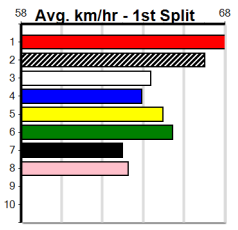

Sale

RANFORD'S FAMILY BUTCHER

Distance: 435m, Race Type: Free For All, Total Prizemoney: $3,360
1st: $2,250, 2nd: $690, 3rd: $345, 4th: $75

6
1:22PM
(VIC time)

Watchdog Tips: **0** **0** **0** **0** Bet: _____