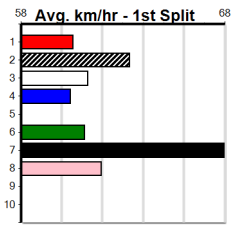

Sale

DOWNLOAD THE WATCHDOG APP

Distance: 435m, Race Type: Grade 7, Total Prizemoney: $2,925
1st: $1,950, 2nd: $600, 3rd: $300, 4th: $75

2

12:14PM

(VIC time)

Watchdog Tips: **0 0 0 0** Bet: .