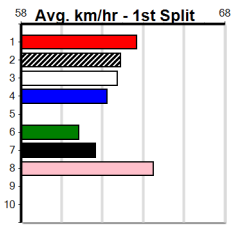

Sale

INTA PLUMBING SERVICES

Distance: 435m, Race Type: Grade 5, Total Prizemoney: $2,925
1st: $1,950, 2nd: $600, 3rd: $300, 4th: $75

9
2:15PM
(VIC time)

Watchdog Tips: 0 0 0 0 Bet: .

Form Box Weight Dist Track Date Time BON Margin 1st/2nd (Time) PIR Checked Comment W/R Split 1 S/P Grade

1 SASSY SWAN [5]														Winning Boxes							
BK	B	Jun-21 FERNANDO BALE				FEARLESS SWAN				1	2	3	4	5	6	7	8				
Trainer: Chloe Bowman (Kilmany)														1	2	3	4	5	6	7	8
1st	(1)	26.3	395	TRA	R8	17-Jun-24	22.36	21.97	0.10LDJANGO MASKIELL (22.37)	M/322	.	SW	.	3.76	$7.00	SH	Prize Best Starts	$21,240.63 24.71 76-8-13-12			
8th	(8)	26.1	395	TRA	R5	21-Jun-24	22.75	22.01	8.00LHIERARCHY (22.19)	M/3678	.	.	.	3.77	$21.00	SF	Trk/Dst APM	10-1-2-1 $7622			
3rd	(1)	26.1	510	SLE	R5	26-Jun-24	29.32	28.71	4.75LDR. BROOKLYNN (29.00)	M/222	.	.	.	9.29	$9.80	5					
8th	(7)	26.3	435	SLE	R7	30-Jun-24	25.29	24.46	12.00LLIGHTNING JEWEL (24.46)	M/388	.	.	.	5.22	$46.80	X45					
Owner(s): J Bowman																					

2 MALLY BOY (WA)[5]														Winning Boxes							
BK	D	Nov-21 FLYING RICCIARDO				FINE CHAMPAN				1	2	3	4	5	6	7	8				
Trainer: Maria Musselwhite (Lindenow)														1	2	3	4	5	6	7	8
1st	(7)	30.8	435	SLE	R10	05-Jun-24	24.82	24.37	2.75LJOY RIDE (25.01)	M/111	.	.	.	5.29	$2.00	6G	Prize Best Starts	$10,770.00 24.82 35-3-10-3			
4th	(1)	30.4	435	SLE	R11	09-Jun-24	25.10	24.34	6.50LDR. BENEDICT (24.66)	Q/122	.	.	.	5.25	$8.90	5	Trk/Dst APM	15-1-5-0 $5377			
5th	(7)	30.4	435	SLE	R11	16-Jun-24	25.23	24.37	13.00LSODA FRANK (24.37)	M/356	.	.	.	5.31	$9.50	5					
4th	(5)	30.8	435	SLE	R10	30-Jun-24	24.93	24.46	2.00LROBBIE LEE ROSE (24.80)	M/111	.	.	.	5.31	$30.50	5					
Owner(s): L Traynor																					

3 GOT VIBES [5]														Winning Boxes							
BK	B	Apr-21 BERNARDO				SUNSET SENORITA				1	2	3	4	5	6	7	8				
Trainer: Jessica Bean (Tinamba)														1	2	3	4	5	6	7	8
6th	(4)	27.9	435	SLE	R9	08-May-24	25.09	24.32	11.00LNEED A PILOT (24.32)	S/667	.	.	.	5.45	$15.10	6G	Prize Best Starts	$7,695.00 NBT 16-3-3-2			
1st	(2)	27.8	400	WGL	R4	16-May-24	22.71	22.71	6.00LPATH OF GLORY (23.10)	M/11	.	.	.	8.36	$1.60	T3-6	Trk/Dst APM	4-0-0-0 $4207			
8th	(6)	27.2	435	SLE	R4	26-May-24	25.29	24.46	10.00LDR. ERICA (24.60)	M/888	.	.	.	5.61	$12.50	RW					
3rd	(1)	27.1	395	TRA	R3	07-Jun-24	22.52	22.20	4.00LPARIS BALE (22.25)	M/223	.	.	.	3.76	$4.20	RW					
Owner(s): R Bean																					

4 MYALL PRAWN [5]														Winning Boxes							
WBK	D	Feb-21 ORSON ALLEN				SPOT ON CINTA				1	2	3	4	5	6	7	8				
Trainer: Raymond Gilmore (Kilmany)														1	2	3	4	5	6	7	8
1st	(2)	27.6	395	TRA	R9	29-May-24	22.31	22.23	1.5LVELUZA BALE (22.42)	Q/111	.	.	.	3.75	$5.20	5	Prize Best Starts	$26,830.00 24.62 59-9-7-9			
8th	(3)	27.8	350	TRA	R12	07-Jun-24	20.32	19.65	9.50LROYAL MINT (19.65)	M/86	.	.	.	6.86	$16.00	X45	Trk/Dst APM	6-1-2-0 $6833			
5th	(8)	27.5	395	TRA	R6	21-Jun-24	22.55	22.01	5.50LCOLLINDA RISE (22.18)	M/5544	.	.	.	3.86	$10.00	X45					
2nd	(5)	27.2	435	SLE	R9	26-Jun-24	24.92	24.20	3.5LBANDIT BULLET (24.69)	M/834	.	.	.	5.47	$12.90	5					
Owner(s): Yacaaba (SYN), J Risk, R Gilmore, S Risk																					

5 *** VACANT BOX ***														Winning Boxes							
Trainer:																					
Owner(s):