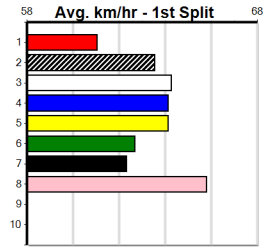

Sale
10
2:32PM
(VIC time)

ROTTI SECURITY (250+RANK)

Distance: 435m, Race Type: Grade 5 No Penalty, Total Prizemoney: $2,925
1st: $1,950, 2nd: $600, 3rd: $300, 4th: $75

Watchdog Tips:

Bet:

DR. KAI [5]
F Dog May-22 Sire: FERAL FRANKY Dam: DR. MUMMA
Owner(s): DOCTORS KENNELS (SYN), J McMahon, J Gill Trainer: Judith McMahon (Darriman)
Winning Distances: < 300m (0) 300 - 399m (2) 400 - 499m (1) 500 - 599m (0) 600 - 699m (0) > 700m (0)
Winning Weights: 37.3(2) 37.6(1)

Pos	Dist	Wgt	Track	Date	Time	BOB	Margin	1st/2nd (Time)	PIR	Checked	Comment	WR	Split 1	S/P	Grade
5th (2)	38.2	435	SLE	R4	05-Apr-24	25.26	24.60	5.50L DR. GILLIAN (24.88)	Q/377	.	.	.	5.36	$4.70	X67
1st (1)	37.6	350	TRA	R11	13-May-24	20.10	19.97	2.25L GERO LADS (20.25)	M/21	.	.	.	6.74	$1.50	6G
4th (8)	37.9	435	SLE	R11	02-Jun-24	24.96	24.37	6.00L GO ASTRAY (24.55)	S/744	.	.	.	5.47	$4.90	5
5th (7)	38.2	435	SLE	R11	05-Jun-24	24.94	24.37	8.00L SPRINGVIEW NOAH (24.40)	M/735	.	.	.	5.42	$7.50	5
2nd (8)	38.5	395	TRA	R7	10-Jun-24	22.32	22.29	0.50L GOTHAM MARQUESS (22.29)	M/212	.	.	.	3.71	$1.70	T3-5
8th (4)	39.3	395	TRA	R6	17-Jun-24	23.06	21.97	13.00 FLYING RYKER (22.19)	S/888	.	.	.	3.94	$6.00	SH
4th (4)	39.3	435	SLE	R11	26-Jun-24	25.09	24.20	6.00L SOUTHERN LAW (24.68)	M/756	.	.	.	5.47	$7.30	5NP
5th (2)	38.8	435	SLE	R12	30-Jun-24	25.08	24.46	7.00L MADALIA SNOOPY (24.62)	M/666	.	SW	.	5.43	$6.30	5

Last 3 wins NOT included above

1st (6)	37.3	395	TRA	R2	29-Jan-24	22.51	22.06	1.5L SUPER TURTLE (22.62)	M/122	.	.	.	3.79	$5.00	T3-M
1st (8)	37.3	460	WGL	R5	22-Feb-24	25.98	25.88	2.25L GO ASTRAY (26.14)	M/111	.	.	.	6.54	$2.40	X67

MICK SAYS SO [5]
BK Dog Aug-20 Sire: ORSON ALLEN Dam: ZIPPY ZURI
Owner(s): At The Nugget (SYN), T Welsh, D Fagan Trainer: Sean Lithgow (Devon Meadows)
Winning Distances: < 300m (0) 300 - 399m (6) 400 - 499m (4) 500 - 599m (0) 600 - 699m (0) > 700m (0)
Winning Weights: 29.8(1) 30.0(1) 30.1(1) 30.5(1) 30.6(1) 30.7(2) 31.1(1) 31.3(1) 31.5(1)

2nd (8)	30.3	460	WGL	R7	09-Apr-24	26.05	25.60	6.50L PEAKY JOE (25.60)	M/322	.	.	.	6.63	$11.80	5H
8th (8)	30.7	460	WGL	R5	16-Apr-24	26.82	25.63	17.00L HERE COMES BLUE (25.63)	M/888	.	.	.	6.71	$21.00	5F
6th (2)	30.3	425	BEN	R11	19-Apr-24	24.46	23.70	8.00L MORAINO ZOE (23.93)	M/876	.	.	.	6.73	$7.40	5
8th (3)	29.9	450	BAL	R5	24-Apr-24	26.12	25.24	4.75L BUN TORNADO (25.79)	M/758	.	.	.	6.85	$11.30	5
4th (2)	30.1	425	BEN	R12	24-May-24	24.43	23.90	5.50L ANOTHER NANDO (24.07)	M/433	.	.	.	6.67	$7.50	5H
2nd (5)	30.1	350	TRA	R11	29-May-24	19.85	19.62	1.25L QUEEN MAGGIE (19.76)	M/22	.	V5	.	6.71	$12.20	5
3rd (8)	30.1	435	SLE	R5	05-Jun-24	24.90	24.37	4.50L BLUEY LA LA (24.60)	S/333	.	V5	.	5.35	$5.10	5
8th (4)	29.6	450	TRA	R7	14-Jun-24	26.19	25.09	14.00 PROJECTOR (25.27)	M/778	.	V0	.	6.82	$9.90	5

Last 3 wins NOT included above

1st (1)	30.5	400	WGL	R6	22-Feb-24	22.69	22.69	5.50L ASTON PLUS (23.07)	M/11	.	SW	.	8.27	$1.60	5
1st (7)	30.1	390	BAL	R4	27-Feb-24	22.05	21.65	4.75L JORGY (22.38)	M/11	.	.	.	8.41	$3.50	5
1st (3)	30.6	395	TRA	R9	29-Mar-24	22.06	22.06	2.75L SASSY SWAN (22.23)	Q/111	.	.	.	3.74	$9.90	5