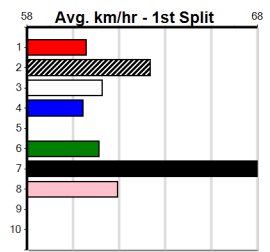

Sale
2
12:14PM
(VIC time)

DOWNLOAD THE WATCHDOG APP

Distance: 435m, Race Type: Grade 7, Total Prizemoney: $2,925
1st: $1,950, 2nd: $600, 3rd: $300, 4th: $75

Watchdog Tips: ☐ ☐ ☐ ☐ ☐ **Bet:**

Form Box	Wgt	Dist	Track	Date	Time	BON	Margin	1st/2nd (Time)	PIR	Checked	Comment	WR	Split 1	S/P	Grade

1

DAINTREE KIMBA [7]
BK Bitch Oct-22 Sire: FERAL FRANKY Dam: WHISTLING BULLET
Owner(s): LUCKY ELEVEN (SYN), K Joske, G Joske
Winning Distances: < 300m (0) 300 - 399m (0) 400 - 499m (1) 500 - 599m (0) 600 - 699m (0) > 700m (0)
Winning Weights: 26.6(1)

5th (2)	26.2	525	MEP	R1	22-May-24	31.60	29.92	8.00L MISTER MANFREDI (31.04)	M/1155				5.42	$4.90	M
3rd (2)	26.8	435	SLE	R2	02-Jun-24	24.93	24.37	4.25L KENZIE KID (24.64)	Q/333				5.41	$8.20	M
1st (7)	26.6	435	SLE	R1	09-Jun-24	24.86	24.34	2.50L PARUMBA DAWN (25.03)	M/611				5.48	$2.00	M
8th (3)	26.3	435	SLE	R2	16-Jun-24	25.51	24.37	9.00L ROYAL PRIDE (24.91)	M/357				5.37	$9.00	7
7th (8)	26.5	435	SLE	R4	19-Jun-24	25.34	24.41	6.00L DR. LETTIE (24.94)	S/677				5.47	$4.50	X67

Last 3 wins NOT included above

Trainer: Gary Joske (Yinnar)

Box History

Bx	1st	2nd	3rd	4th	5th	6th	7th	8th
1								
2			1		1			
3								1
4								
5								
6								
7	1							
8								1

Prize Best $1940.00
Starts 24.86(7)-9/6/24
Trk/Dts 5-1-0-1
APM 4-1-0-1
1940

2

JUST LIKE AUDREY [7]
BK Bitch May-22 Sire: BERNARDO Dam: MT. VIEW AUDREY
Owner(s): P Spiteri
Winning Distances: < 300m (0) 300 - 399m (1) 400 - 499m (0) 500 - 599m (0) 600 - 699m (0) > 700m (0)
Winning Weights: 27.5(1)

6th (6)	27.7	300	HVL	R1	25-Feb-24	17.16	16.27	3.75L IT'S A HOUDINI (16.92)	M/6				4.01	$2.60	MH
6th (3)	28.1	350	TRA	R1	01-Mar-24	20.66	19.72	9.00L VIENNA GOLD (20.06)	M/88				7.05	$6.40	M
1st (6)	27.5	395	TRA	R2	20-Mar-24	22.83	22.55	5.00L ROSCO'S DREAM (23.17)	M/111				3.87	$4.00	M
7th (3)	27.2	395	TRA	R4	25-Mar-24	23.33	22.47	10.00 SOMETHING CLEVER (22.64)	M/576				3.91	$3.30	7
4th (5)	27.5	400	WGL	R4	13-Apr-24	23.36	22.82	4.00L WHO'S NANNA PAT (23.10)	M/43				8.68	$3.40	7
4th (6)	27.4	400	WGL	R3	18-Apr-24	23.14	23.02	2.00L DAINTREE GRANITE (23.02)	M/44				8.46	$10.10	T3-7
2nd (1)	27.6	435	SLE	R11	24-Apr-24	25.13	24.60	1.00L VALVE BOUNCE (25.07)	M/521		SW		5.43	$3.10	X67
5th (7)	28.3	300	HVL	R3	26-May-24	17.20	16.71	6.50L BLAZING DINO (16.75)	M/8				4.15	$36.10	X67

Last 3 wins NOT included above

Trainer: Paul Spiteri (Maffra)

Box History

Bx	1st	2nd	3rd	4th	5th	6th	7th	8th
1		1						
2								
3						1	1	
4								
5				1				
6	1			1	1			
7					1			
8								

Prize Best $1420.00
Starts NBT
Trk/Dts 8-1-1-0
APM 1-0-1-0
852