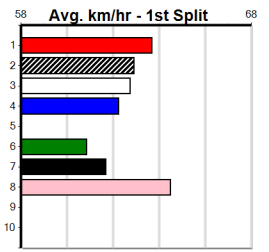

Sale

INTA PLUMBING SERVICES

Distance: 435m, Race Type: Grade 5, Total Prizemoney: \$2,925
1st: \$1,950, 2nd: \$600, 3rd: \$300, 4th: \$75

9

2:15PM

(VIC time)

Watchdog Tips:

Bet: