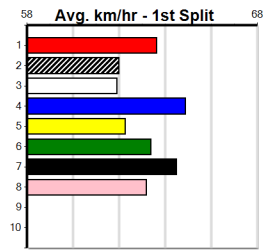

Sale

5

1:05PM

(VIC time)

MONACELLARS (250+RANK)

Distance: 435m, Race Type: Grade 5 No Penalty, Total Prizemoney: $2,925
1st: $1,950, 2nd: $600, 3rd: $300, 4th: $75

Watchdog Tips:

Bet:

Form Box	Wgt	Dist	Track	Date	Time	BON	Margin	1st/2nd (Time)	PIR	Checked	Comment	WR	Split 1	S/P	Grade

STITCH AND SHOUT [5]

BK Dog May-22 Sire: KURO KISMET Dam: DANI THRILLS
Owner(s): Funny Looking Horse (SYN), M Mayle, B Waugh, J Mcdonald, J Fawthrop, R Fisher, P Roland, B
Trainer: Glynn Wood (Warragul)

Winning Distances: < 300m (0) 300 - 399m (0) 400 - 499m (4) 500 - 599m (0) 600 - 699m (0) > 700m (0)

Winning Weights: 32.2(1) 32.9(1) 33.3(1) 33.7(1)

8th (6)	34.0	500	BEN	R6	26-Jan-24	29.45	27.91	15.00 FLED THE SCENE (28.42)	M/578	.	.	.	6.86	$6.50	X67H
5th (2)	34.1	410	HOR	R2	13-Feb-24	23.83	22.92	9.00 LIGHTNING JEDDA (23.21)	M/55	.	.	.	10.58	$9.20	SH
7th (4)	33.8	435	SLE	R9	25-Feb-24	25.74	24.33	12.00 WALLY (24.97)	M/788	.	.	.	5.44	$4.30	X67
6th (2)	33.4	510	SLE	R5	03-Mar-24	29.75	28.96	11.00 KIT (29.01)	Q/124	.	.	.	9.24	$7.40	X67
1st (2)	32.2	435	SLE	R9	05-May-24	24.77	24.32	1.25L NOLAN BALE (24.84)	Q/222	.	SW	.	5.31	$4.50	6G
3rd (5)	32.5	450	TRA	R10	15-May-24	25.54	24.64	6.50L DR. EVERGREEN (25.11)	M/223	.	.	.	6.75	$6.00	5NP
3rd (2)	33.1	460	WGL	R10	06-Jun-24	26.28	25.66	3.5L JONATHAN'S DREAM (26.03)	M/554	.	.	.	6.68	$4.00	5H
1st (1)	32.9	460	WGL	R10	15-Jun-24	26.08	26.08	2.25L MISS SCOTCH LESS (26.23)	M/111	.	.	.	6.57	$1.50	5

Last 3 wins NOT included above

1st (7)	33.7	400	WGL	R1	12-Dec-23	23.12	22.31	0.75L KANGALI (23.16)	Q/21	.	SW	.	8.61	$1.50	M
1st (1)	33.3	460	GEL	R9	29-Dec-23	26.08	25.91	1.00L JOHNNY FOOTBALL (26.14)	M/111	.	.	.	6.68	$12.80	X67H

Box History

Bx	1st	2nd	3rd	4th	5th	6th	7th	8th
1	2							
2	1	1	1		1	1		
3		1						
4								1
5			1			1		
6			1					1
7	1		1					
8								

Prize	$9190.00							
Best	24.77(2)-5/5/24							
Starts	15-4-2-4							
Trk/Dts	3-1-1-0							
APM	4553