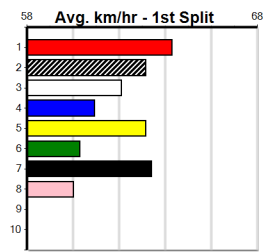

TOONGABBIE LODGE (250+RANK)

Distance: 435m, Race Type: Grade 5 No Penalty, Total Prizemoney: $2,925
1st: $1,950, 2nd: $600, 3rd: $300, 4th: $75

Watchdog Tips:

Bet:

Table with columns: Form Box, Wgt, Dist, Track, Date, Time, BON, Margin, 1st/2nd (Time), PIR, Checked, Comment, WR, Split 1, S/P, Grade

Daintree Granite [5]
BD Dog Apr-22 Sire: FERNANDO BALE Dam: PERSIAN GODDESS
Owner(s): LUCKY ELEVEN (SYN), K Joske, G Joske
Trainer: Gary Joske (Yinnar)
ENG SAP 2024-07-01
Box History table and Prizemoney details.

Teddy Box (QLD)[5]
RBD Dog Dec-20 Sire: FERNANDO BALE Dam: OFF AND ON
Owner(s): That's Special (SYN), R Kelly, B Bottkos, T Miller
Trainer: Peter Kelly (Longwarry North)
Box History table and Prizemoney details.

Cinta's Gift [5]
WBK Bitch Feb-21 Sire: ORSON ALLEN Dam: SPOT ON CINTA
Owner(s): S Collins
Trainer: Sandra Collins (Hazelwood)
Box History table and Prizemoney details.

Dr. Angelo [5]
BK Dog Jan-20 Sire: BERNARDO Dam: DR. KLAAS
Owner(s): DOCTORS KENNELS (SYN), J McMahon, J Gill
Trainer: Judith McMahon (Darriman)
Box History table and Prizemoney details.

Viking [5]
F Dog Feb-21 Sire: KAYDA SHAE Dam: LITTLE BIDDY
Owner(s): Eye Candy (SYN), C Wilk, K Gorman
Trainer: Kate Gorman (Tanjil South)
Box History table and Prizemoney details.

1

2

3

4

5