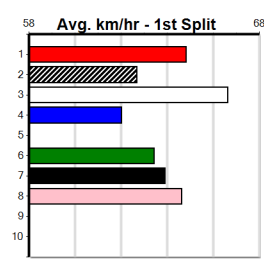

Sale
4
12:47PM
(VIC time)

ACCELL ANIMAL THERAPY - VIC

Distance: 435m, Race Type: Grade 5, Total Prizemoney: $2,925
1st: $1,950, 2nd: $600, 3rd: $300, 4th: $75

Watchdog Tips: ☐ ☐ ☐ ☐ ☐ ☐ Bet: ☐

Form Box	Wgt	Dist	Track	Date	Time	BON	Margin	1st/2nd (Time)	PIR	Checked	Comment	WR	Split 1	S/P	Grade

1

RYDER'S MAGIC [5]

RF Dog Jun-22 Sire: ASTON DEE BEE Dam: SHARNI'S MY GIRL Trainer: Lorraine Langley (Pakenham)

Owner(s): A Langley

Winning Distances: < 300m (0) 300 - 399m (0) 400 - 499m (3) 500 - 599m (0) 600 - 699m (0) > 700m (0)

Winning Weights: **36.6(1)** 36.7(1) 37.1(1)

2nd (7) 36.7 435 SLE R1 28-Apr-24 24.91 24.19 1.75L ANNA (24.80) M/222 . . . 5.29 $1.50 M

6th (2) 36.4 435 SLE R1 05-May-24 25.54 24.32 8.00L VELOX BALE (25.00) M/223 . . . 5.34 $1.50 M

2nd (4) 36.7 460 WGL R1 16-May-24 26.58 26.16 0.75L JOY RIDE (26.54) M/211 . . . 6.57 $1.40 T3-M

1st (2) 36.6 460 WGL R2 30-May-24 26.33 25.91 2.50L JUDGE JEBRYNAH (26.51) M/111 . . . 6.51 $1.30 T3-M

1st (6) 37.1 435 SLE R4 05-Jun-24 24.81 24.37 2.25L BOURNE SID (24.97) M/111 . . . 5.21 $2.10 7

2nd (1) 36.9 435 SLE R3 16-Jun-24 24.90 24.37 1.00L LOSE MY MIND (24.83) Q/111 . . . 5.24 $3.50 6G

1st (5) 36.7 435 SLE R9 19-Jun-24 24.69 24.41 0.25L SMOKIN' PADDY (24.71) M/121 . . SW . 5.25 $5.10 6G

2nd (5) 37.2 400 WGL R11 25-Jun-24 22.91 22.51 0.25L CELTIC BOUY (22.90) M/11 . . . 8.38 $6.30 5

Last 3 wins NOT included above

Box	1st	2nd	3rd	4th	5th	6th	7th	8th
1	1	1						
2	1					1		
3								
4		1						
5	1	1						
6	1							
7		1						
8								
9								
10								

Prize		
Best		$6940.00
Starts	24.69(5)-19/6/24	
Trk/Dts	8-3-4-0	
APM	5-2-2-0	6468

2

PROJECTOR [5]

BK Dog Sep-20 Sire: BERNARDO Dam: SUNSET BELIEVER Trainer: Jessica Bean (Tinamba)

Owner(s): R Bean

Winning Distances: < 300m (0) 300 - 399m (0) 400 - 499m (5) 500 - 599m (3) 600 - 699m (0) > 700m (0)

Winning Weights: **31.6(1)** 31.9(1) 32.0(1) 32.4(1) 32.8(1) 33.4(2) 34.1(1)

4th (2) 32.0 400 WGL R11 26-Apr-24 23.21 22.35 4.50L BELOW THE CURVE (22.90) M/44 . . . 8.66 $15.80 5

8th (3) 31.8 395 TRA R9 01-May-24 22.67 21.88 9.50L BLITZ (22.01) M/877 . . . 3.79 $6.80 5

2nd (5) 32.0 400 WGL R5 16-May-24 23.05 22.71 0.10L MIKE'S TIGER (23.05) M/43 . . . 8.59 $5.10 T3-5

1st (5) 31.9 435 SLE R10 22-May-24 24.69 24.63 2.50L BONNIE GAL (24.84) M/211 . . . 5.31 $5.50 5

1st (1) 32.0 435 SLE R5 27-May-24 24.61 24.27 1.00L SWEATY HAND (24.67) M/211 . . . 5.32 $1.90 5

2nd (5) 31.6 435 SLE R11 02-Jun-24 24.65 24.37 1.5L GO ASTRAY (24.55) M/322 . . . 5.30 $5.20 5

6th (2) 31.5 450 TRA R6 07-Jun-24 25.61 24.92 10.00 PLAY THE MINUTES (24.92) S/755 . . . 6.90 $17.60 X45

1st (8) 31.6 450 TRA R7 14-Jun-24 25.27 25.09 0.25L VOLKANOVSKI (25.29) Q/111 . . . 6.62 $6.70 5

Last 3 wins NOT included above

Box	1st	2nd	3rd	4th	5th	6th	7th	8th
1	2							
2	3							
3			1	1		2		
4		1	1				1	1
5	1	2	1			1		1
6		1						
7				3			2	1
8	2	1		1			1	1
9								
10								

Prize		
Best		$29795.00
Starts	24.45(2)-28/1/24	
Trk/Dts	34-8-6-3	
APM	8-3-1-1	6052