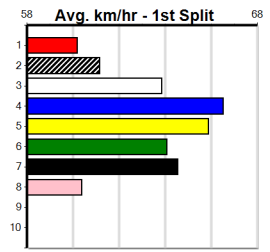

Sale

3

12:30PM

(VIC time)

JAMES YEATES PRINTING & DESIGN

Distance: 435m, Race Type: Grade 6, Total Prizemoney: $2,925
1st: $1,950, 2nd: $600, 3rd: $300, 4th: $75

Watchdog Tips: ☐ ☐ ☐ ☐ ☐ ☐ **Bet:** ☐

Form Box Wgt Dist Track Date Time BON Margin 1st/2nd (Time) PIR Checked Comment W/R Split 1 S/P Grade

1 ELITE DARA [6]

BK Dog Jun-22 Sire: BERNARDO Dam: SUFFRAGETTE
Owner(s): Elite Greyhounds (SYN), J Timperley, D Rhoden, D O'meachair, B Telford
Trainer: Judith McMahon (Darriman)
Winning Distances: < 300m (0) 300 - 399m (0) 400 - 499m (1) 500 - 599m (1) 600 - 699m (0) > 700m (0)
Winning Weights: 33.3(1) 33.9(1)

Box	1st	2nd	3rd	4th	5th	6th	7th	8th
1	1							
2					1			
3						1		
4								1
5								1
6	1							
7							1	
8		1						

Prize Best $4430.00
Starts 24.89(1)-2/6/24
Trk/Dts 8-2-1-0
APM 4-1-1-0 4326

2 JOHNSON STREET [6]

BK Bitch Jun-22 Sire: BERNARDO Dam: SUFFRAGETTE
Owner(s): G Slattery
Trainer: William McMahon (Darriman)
Winning Distances: < 300m (0) 300 - 399m (0) 400 - 499m (2) 500 - 599m (0) 600 - 699m (0) > 700m (0)
Winning Weights: 28.6(1) 28.7(1)

Box	1st	2nd	3rd	4th	5th	6th	7th	8th
1								
2	1			1	1			
3				1	2			
4					1			
5				1			1	
6								
7	1			1				
8								

Prize Best $4295.63
Starts 24.65(2)-7/4/24
Trk/Dts 11-2-0-0
APM 8-2-0-0 3417

3 SECRET WITHIN (NSW)[6]

BK Bitch Apr-22 Sire: MAGIC SPRITE Dam: DAWN JUAN
Owner(s): P Borg
Trainer: Peter Schofield (Hazelwood)
Winning Distances: < 300m (0) 300 - 399m (0) 400 - 499m (2) 500 - 599m (0) 600 - 699m (0) > 700m (0)
Winning Weights: 25.0(1) 25.3(1)

Box	1st	2nd	3rd	4th	5th	6th	7th	8th
1	1							
2								
3								
4		1		1				
5								
6								
7								
8	1							

Prize Best $4225.00
Starts 24.63(1)-9/6/24
Trk/Dts 4-2-1-0
APM 1-1-0-0 3785

4 SHARNI'S BOY [6]

BK Dog Jun-22 Sire: ASTON DEE BEE Dam: SHARNI'S MY GIRL
Owner(s): MCM GRAND SYNDICATE (SYN), M Smith, C Robinson, M O'toole
Trainer: Lorraine Langley (Pakenham)
Winning Distances: < 300m (0) 300 - 399m (2) 400 - 499m (0) 500 - 599m (0) 600 - 699m (0) > 700m (0)
Winning Weights: 37.5(2)

Box	1st	2nd	3rd	4th	5th	6th	7th	8th
1								
2								
3			1					
4	1							1
5								
6								
7	1							
8					2			

Prize Best $2160.00
Starts FSH
Trk/Dts 6-2-0-1
APM 0-0-0-0 1760

5 HENRY BALE (NSW)[6]

RF Dog Dec-21 Sire: FERAL FRANKY Dam: ZELZER ALLEN
Owner(s): B Wheeler
Trainer: Robert Camilleri (Lara)
Winning Distances: < 300m (0) 300 - 399m (0) 400 - 499m (2) 500 - 599m (0) 600 - 699m (0) > 700m (0)
Winning Weights: 34.0(1) 34.1(1)

Box	1st	2nd	3rd	4th	5th	6th	7th	8th
1		1	1					1
2								
3		2			1			
4	1	1			2	1		1
5					1			
6			3					
7								
8	1	1	3	1				

Prize Best $7680.00
Starts NBT
Trk/Dts 22-2-5-7
APM 3-0-1-1 5274