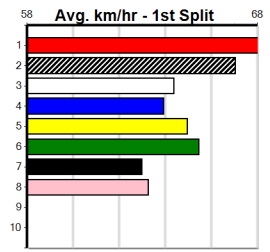

Sale
6
1:22PM
(VIC time)

RANFORD'S FAMILY BUTCHER

Distance: 435m, Race Type: Free For All, Total Prizemoney: $3,360
1st: $2,250, 2nd: $690, 3rd: $345, 4th: $75

Watchdog Tips: ☐ ☐ ☐ ☐ ☐ **Bet:** ☐

Form Box Wgt Dist Track Date Time BON Margin 1st/2nd (Time) PIR Checked Comment W/R Split 1 S/P Grade

1

SKINNY OLIVE [1]

BE Bitch Mar-21 Sire: BERNARDO Dam: TIDELINA

Trainer: Des Douch (Maffra)

Owner(s): D Haley
Winning Distances: < 300m (0) 300 - 399m (6) 400 - 499m (18) 500 - 599m (0) 600 - 699m (0) > 700m (0)

Winning Weights: 26.0(1) 26.2(2) 26.3(1) 26.7(1) 27.0(2) 27.1(1) 27.2(1) 27.4(2) 27.5(2) 27.6(1) 27.8(1) 28.0(3) 28.1(3)

4th (1) 28.1 460 WGL R8 12-Jan-24 25.71 25.29 6.50L TIM ZOO (25.29) M/111 . . . 6.36 $13.60 GRP2
3rd (1) 28.1 450 TRA R6 19-Jan-24 24.96 24.68 2.00L DUCATI ROY (24.83) M/111 . . . 6.33 $4.40 SH
1st (7) 28.2 435 SLE R8 24-Jan-24 24.31 24.31 1.25L TANGELA BALE (24.38) M/111 . . . 5.08 $1.40 FFA
1st (4) 28.2 435 SLE R6 04-Feb-24 24.48 24.19 0.50L VOLKANOVSKI (24.50) M/111 . . SW . 5.10 $3.10 S
1st (7) 28.6 400 WGL R6 06-Jun-24 22.39 22.39 1.25L DUNDEE SMOKEY (22.48) Q/11 . . SW . 8.10 $2.00 SH
6th (1) 28.0 390 SHP R6 15-Jun-24 22.21 21.85 3.25L WRONG BIAS (21.98) M/55 . . . 8.37 $3.10 GL
2nd (2) 28.3 435 SLE R6 23-Jun-24 24.45 24.37 1.25L MY NEO (24.37) Q/111 . . . 5.16 $2.70 FFA
2nd (5) 28.5 435 SLE R8 26-Jun-24 24.32 24.20 2.00L LAMIA MILA (24.20) M/122 . . . 5.15 $3.70 FFA

Box History

Bx	1st	2nd	3rd	4th	5th	6th	7th	8th
1	1	2	2	1				
2	3	3					1	1
3	2	1	1					
4	2	1	1	1	1			
5	2	1	1	1				
6	6	1	2					
7	5	2	1					1
8	3	1						

Prize Best Starts 24.22(6)-31/12/23
Trk/Dts 51-24-12-8
APM 13-5-4-2 23094

Last 3 wins NOT included above

1st (5) 28.1 395 TRA R7 20-Dec-23 21.86 21.86 5.50L AFTERNOON (22.22) Q/111 . . . 3.61 $1.20 X34
1st (6) 28.0 435 SLE R6 31-Dec-23 24.22 24.08 1.5L MR. GLEASON (24.30) M/111 . . SW . 5.11 $3.90 SF
1st (6) 28.1 460 WGL R4 05-Jan-24 25.67 25.41 0.25L JOURNEY BEYOND (25.68) Q/122 . . SW . 6.36 $7.60 SH

2

EXALTED [4]

BK Dog Aug-20 Sire: FERNANDO BALE Dam: TANTRUM

Trainer: Natalie Presutto (Devon Meadows)

Owner(s): Three Little Pigs and The Big Bad Wolf (SYN), J Presutto, P Presutto, A Presutto, D Presutto
Winning Distances: < 300m (0) 300 - 399m (0) 400 - 499m (3) 500 - 599m (12) 600 - 699m (0) > 700m (0)

Winning Weights: 28.5(1) 28.6(4) 28.7(2) 28.8(2) 29.0(3) 29.1(2) 29.3(1)

4th (5) 29.0 525 MEA R7 10-Feb-24 30.38 29.54 10.00 SHIMA CURRENT (29.70) M/8854 . . . 5.34 $7.60 S
6th (3) 29.1 525 MEA R8 17-Feb-24 30.42 29.53 6.00L MY MAGIC MAN (30.01) Q/6455 . . . 5.15 $14.30 SSF
3rd (3) 29.2 300 HVL R5 13-Mar-24 16.69 16.41 2.50L SPOT FOX (16.52) M/2 . . . 3.92 $7.00 S
6th (3) 29.0 450 SHP R9 18-Mar-24 25.38 24.63 11.00 FLYING ZULU (24.63) M/665 . . . 6.86 $31.40 SH
2nd (2) 29.4 400 WGL R9 25-Mar-24 22.59 22.46 2.00L MI AMIGO TEQUILA (22.46) S/53 . . . 8.51 $2.10 FFA
2nd (5) 28.7 510 SLE R12 31-Mar-24 28.71 28.63 1.25L ZYGON XALE (28.63) M/111 . . . 8.95 $1.80 X45
1st (4) 28.6 510 SLE R8 07-Apr-24 28.63 28.63 4.50L TANGELA BALE (28.93) M/111 . . . 9.05 $2.90 X45
8th (3) 28.6 520 GEL R6 12-Apr-24 31.31 29.83 22.00 SHIMA SHADOW (29.84) M/4788 . . V60 . 5.44 $5.90 SH