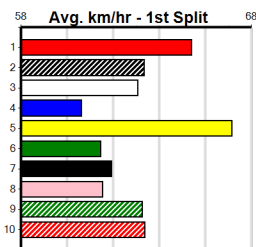

SPORTSBET EVERY DOG HAS ITS DAY

Distance: 510m, Race Type: Mixed 4/5, Total Prizemoney: $3,875
1st: $2,600, 2nd: $800, 3rd: $400, 4th: $75

1:57PM
(VIC time)

Watchdog Tips:

Bet:

ERUDITE BALE (NSW)[5]
BK Bitch **Feb-22** Sire: **BARCIA BALE** Dam: **IYLEE BALE** Trainer: **Robert Camilleri (Lara)**
Owner(s): B Wheeler
Winning Distances: < 300m (0) 300 - 399m (2) 400 - 499m (5) 500 - 599m (0) 600 - 699m (0) > 700m (0)
Winning Weights: 27.8(2) 28.0(1) 28.1(1) 28.2(1) 28.7(1) 28.8(1)

1st	2nd	3rd	4th	5th	6th	7th	8th	
1st (7) 27.8	390 WBL R4	01-May-24	22.15	21.87	1.25L WESTERN'S BEAR (22.23)	M/22	. . . . .	8.66 $6.50 SF
5th (6) 28.0	410 HOR R12	07-May-24	23.65	23.12	6.00L TROPICANA (23.23)	Q/66	. . . . .	10.66 $5.60 5
1st (6) 28.0	410 HOR R5	14-May-24	23.25	23.14	5.00L SIDE OF ICE (23.60)	M/11	. . . . .	10.37 $4.60 5
3rd (2) 28.3	390 BAL R11	22-May-24	22.43	21.85	3.25L SHARE MY ORBIT (22.20)	M/43	. . . . .	8.61 $7.70 X45
5th (8) 27.8	390 BAL R11	31-May-24	22.72	21.79	12.00 ASTON WESTERN (21.94)	S/55	. . . . .	8.80 $3.00 X45
6th (1) 27.8	395 TRA R9	07-Jun-24	22.85	22.20	8.50L GRETEL'S GIRL (22.27)	M/778	. . . . .	3.90 $9.10 X45
4th (3) 27.9	450 WBL R5	20-Jun-24	25.88	25.18	9.50L MEPUNGA TULLY (25.24)	M/344	. . . . .	6.66 $13.80 5
1st (2) 27.8	435 SLE R4	26-Jun-24	24.46	24.20	1.00L WINKING WILLIE (24.52)	M/111	. . . . .	5.24 $76.20 5

Last 3 wins NOT included above

1st (4) 28.7	435 SLE R5	11-Feb-24	24.56	24.03	1.75L HAY RILEY (24.68)	M/111	. . . . .	5.25 $3.30 X67
1st (6) 28.2	410 HOR R4	19-Apr-24	23.49	23.40	2.00L CHILLI SAL (23.63)	Q/22	. . . . .	10.47 $14.80 6G
1= (6) 28.1	390 WBL R9	22-Apr-24	22.06	22.06	2.00L ERUDITE BALE/WESTERN'S	Q/32	. . . . .	8.70 $2.50 SH

Box History

Bx	1st	2nd	3rd	4th	5th	6th	7th	8th
1								
2								
3								
4								
5								
6								
7								
8								

Prize Best Starts Trk/Dts APM: $20547.14 FSTD 26-7-4-3 0-0-0-0 12391