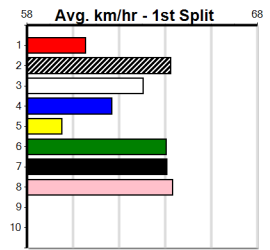

Sale
11
2:50PM
(VIC time)

TRFM (250+RANK)

Distance: 435m, Race Type: Grade 5 No Penalty, Total Prizemoney: $2,925
1st: $1,950, 2nd: $600, 3rd: $300, 4th: $75

Watchdog Tips: ☐ ☐ ☐ ☐ ☐ ☐ Bet:

DR. ZEPPELIN [5]
BEF Dog Jun-20 Sire: BERNARDO Dam: DR. CADENZA Trainer: Marcus McMahon (Darriman)
Owner(s): DOCTORS KENNELS (SYN), J McMahon, J Gill
Winning Distances: < 300m (0) 300 - 399m (2) 400 - 499m (4) 500 - 599m (2) 600 - 699m (0) > 700m (0)
Winning Weights: 33.3(1) 34.9(1) 35.6(1) 35.7(1) 35.9(1) 36.0(1) 36.3(1) 37.1(1)

Box	1st	2nd	3rd	4th	5th	6th	7th	8th
1	1	1	1	4	3	1	1	1
2	1	1	2	2	2		2	4
3	1		1	1	1	1	2	
4	1		2	1	2	1	2	
5			2	2	2	1		1
6	1	1		4	3	1	2	2
7				3	4	2	4	1
8	4		1	1				

Last 3 wins NOT included above

Box	1st	2nd	3rd	4th	5th	6th	7th	8th						
1st (8)	36.3	450	TRA	R8	07-Aug-23	25.74	25.72	0.50L SWEATY HAND (25.78)	M/521		SW	6.90	$9.80	T3-5
1st (6)	36.0	435	SLE	R11	08-Oct-23	24.71	24.36	6.50L PLATINUM BOW (25.14)	S/821			5.46	$45.70	5NP
1st (4)	35.9	500	TRA	R6	30-Oct-23	28.31	28.31	0.10L MIGHTY HERCULES (28.32)	M/311			9.37	$15.40	T3-5

JAYVILLE ZOE [5]
BK Bitch Jan-21 Sire: BERNARDO Dam: JAYVILLE ZOOLI Trainer: Constance Mcmillan (Drouin)
Owner(s): C Mcmillan
Winning Distances: < 300m (0) 300 - 399m (1) 400 - 499m (2) 500 - 599m (0) 600 - 699m (0) > 700m (0)
Winning Weights: 28.3(1) 28.4(2)

Box	1st	2nd	3rd	4th	5th	6th	7th	8th
1		1	1	2				
2		2	1	1	4	1	1	
3	1	1			1	1	1	
4			6			4		
5		1	1	1				
6	1				1	2		
7		1	1	2	1		2	1
8	1		1	1				

Last 3 wins NOT included above

Box	1st	2nd	3rd	4th	5th	6th	7th	8th						
1st (8)	28.3	305	MTG	R1	01-Jan-23	17.82	17.36	5.00L SAINT MADIX (18.17)	0	SAMP		5.74	$2.15	M
1st (6)	28.4	400	MTG	R6	02-Mar-23	23.29	23.18	1.75L SUBZERO ANNIE (23.41)	0			10.81	$4.60	RWH
1st (3)	28.4	400	MTG	R7	30-Mar-23	23.26	23.15	0.50L MYALL MAN (23.29)				10.84	$5.00	RW

BLOCK BUSTED [5] Biks
BK Dog May-20 Sire: ASTON DEE BEE Dam: IMA FAIRYTALE Trainer: Garry Barnsley (Morwell)
Owner(s): S Wood
Winning Distances: < 300m (0) 300 - 399m (4) 400 - 499m (3) 500 - 599m (0) 600 - 699m (0) > 700m (0)
Winning Weights: 34.4(2) 34.5(2) 34.7(1) 34.8(1) 35.4(1)

Box	1st	2nd	3rd	4th	5th	6th	7th	8th
1	2	7	1	1	2	2	2	1
2	2	3	2	1	2	3	2	1
3	1	4	3	1	1	1	1	
4	1	2	1	2	1			
5			3	3	2	2		
6				1	2	1		
7	1			1	1			1
8		5	3	1	2	1	1	

Last 3 wins NOT included above

Box	1st	2nd	3rd	4th	5th	6th	7th	8th						
1st (4)	34.4	395	TRA	R12	26-Jun-23	22.88	22.44	0.75L RIDE KNOW MORE (22.91)	M/422			4.11	$5.20	SH
1st (2)	34.8	450	TRA	R6	18-Nov-23	24.87	24.55	0.25L MINOLI MAGIC (24.88)	M/443		SW	6.60	$67.50	X45
1st (2)	35.4	395	TRA	R5	06-Dec-23	22.03	21.72	0.50L GOTHAM MARQUESS (22.06)	M/532		SW	3.78	$3.90	5

DR. BUZZ [5]
F Dog Oct-19 Sire: BERNARDO Dam: DR. MURTLE Trainer: Jennifer Gill (Darriman)
Owner(s): DOCTORS KENNELS (SYN), J McMahon, J Gill
Winning Distances: < 300m (0) 300 - 399m (2) 400 - 499m (6) 500 - 599m (1) 600 - 699m (0) > 700m (0)
Winning Weights: 30.7(1) 30.9(2) 31.2(2) 31.9(1) 32.1(1) 32.2(2)

Box	1st	2nd	3rd	4th	5th	6th	7th	8th
1	1	5	3	3	1			2
2	1	1	2	2	1	1	1	1
3	2	3	3	1	2	2	2	
4	4	3	1	2	1			2
5	1			2	1		2	1
6		1	1	2	2	1	2	
7	1	2		1	3	3		
8			1	3		1		

Last 3 wins NOT included above

Box	1st	2nd	3rd	4th	5th	6th	7th	8th						
1st (7)	32.2	500	TRA	R6	23-Dec-22	27.72	27.26	4.00L DR. RODRIGO (28.00)	Q/221			9.12	$4.40	5H
1st (4)	31.2	395	TRA	R11	21-Jun-23	22.53	22.20	1.00L INTER CYBORG (22.59)	Q/222		V0	3.82	$2.50	5NP
1st (5)	32.2	435	SLE	R12	22-Oct-23	24.86	24.56	2.75L LITTLE EDWARD (25.04)	M/652			5.43	$7.80	5