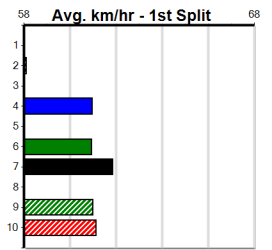

Sale
1
11:55AM
(VIC time)

SPORTSBET SAME RACE MULTI

Distance: 435m, Race Type: Maiden, Total Prizemoney: $2,535
1st: $1,680, 2nd: $520, 3rd: $260, 4th: $75

Watchdog Tips: ☐ ☐ ☐ ☐ ☐ Bet:

Form Box	Wgt	Dist	Track	Date	Time	BON	Margin	1st/2nd (Time)	PIR	Checked	Comment	WR	Split 1	S/P	Grade

1

SECRETS WITHOUT [M]
BK Bitch Apr-22 Sire: HARD STYLE RICO Dam: POPPY TALK Trainer: Peter Schofield (Hazelwood)
Owner(s): P Schofield
Winning Distances: < 300m (0) 300 - 399m (0) 400 - 499m (0) 500 - 599m (0) 600 - 699m (0) > 700m (0)
Winning Weights:
6th (3) 24.5 400 WGL R1 18-Jun-24 23.90 22.54 12.00 WATER BOMB (23.09) M/76 . V0 . 9.28 $3.40 M

Bx	1st	2nd	3rd	4th	5th	6th	7th	8th
1								
2								
3						1		
4								
5								
6								
7								
8								

Prize Best $0.00 FSH
Starts 1-0-0-0
Trk/Dts 0-0-0-0
APM 0

Last 3 wins NOT included above

2

GO SEE IAN [M]
BK Dog Apr-22 Sire: ZACK MONELLI Dam: JOSIE'S ENTITY Trainer: Lindsay Fulford (Maffra)
Owner(s): C Fulford
Winning Distances: < 300m (0) 300 - 399m (0) 400 - 499m (0) 500 - 599m (0) 600 - 699m (0) > 700m (0)
Winning Weights:
8th (3) 33.4 435 SLE R1 19-Jun-24 25.82 24.41 13.00 COLLINDA LAW (24.97) S/778 . . . 5.63 $21.20 M
4th (6) 33.7 435 SLE R1 30-Jun-24 25.33 24.46 8.00L PARUMBA DAWN (24.77) S/844 . . . 5.56 $31.30 M

Bx	1st	2nd	3rd	4th	5th	6th	7th	8th
1								
2								
3								1
4								
5								
6				1				
7								
8								

Prize Best $75.00 NBT
Starts 2-0-0-0
Trk/Dts 2-0-0-0
APM 75

Last 3 wins NOT included above

3

PAW NIKKI (NSW)[M]
BK Bitch Jul-22 Sire: JS FLAMIN ACE Dam: DYNA ADRIA Trainer: Robert Camilleri (Lara)
Owner(s): B Wheeler
Winning Distances: < 300m (0) 300 - 399m (0) 400 - 499m (0) 500 - 599m (0) 600 - 699m (0) > 700m (0)
Winning Weights:
6th (6) 26.5 350 TRA R1 15-May-24 20.80 19.69 11.00 GIN CHASER (20.09) S/86 . . . 6.98 $6.70 M

Bx	1st	2nd	3rd	4th	5th	6th	7th	8th
1								
2								
3								
4								
5								
6						1		
7								
8								

Prize Best $0.00 FSH
Starts 1-0-0-0
Trk/Dts 0-0-0-0
APM 0

Last 3 wins NOT included above

4

VALENCIA LILLY [M]
BE Bitch Oct-21 Sire: FERNANDO BALE Dam: COURTING Trainer: Jennifer Gieschen (Valencia Cree)
Owner(s): J Gieschen
Winning Distances: < 300m (0) 300 - 399m (0) 400 - 499m (0) 500 - 599m (0) 600 - 699m (0) > 700m (0)
Winning Weights:
8th (1) 25.5 435 SLE R1 19-May-24 25.97 24.45 14.00 JUMBUK DENNIS (25.03) M/277 . . . 5.41 $13.70 M
4th (8) 26.4 435 SLE R1 26-May-24 25.38 24.46 8.00L ROYAL PRIDE (24.84) M/233 . . . 5.41 $14.50 M
6th (2) 26.1 435 SLE R1 02-Jun-24 25.74 24.37 13.00 ELITE DARA (24.89) M/323 . . . 5.51 $14.40 M
3rd (7) 26.4 435 SLE R2 09-Jun-24 25.40 24.34 4.00L PAW CHEYENNE (25.13) M/222 . . . 5.40 $30.50 M
4th (2) 26.2 435 SLE R1 16-Jun-24 25.57 24.37 10.00 DAINTREE ASTER (24.88) M/333 . . . 5.37 $24.00 M
2nd (7) 26.2 435 SLE R1 30-Jun-24 25.24 24.46 7.00L PARUMBA DAWN (24.77) M/322 . . . 5.36 $7.40 M

Bx	1st	2nd	3rd	4th	5th	6th	7th	8th
1								1
2								
3				1		1		
4								
5								
6								
7		1	1					
8				1				

Prize Best $930.00 NBT
Starts 6-0-1-1
Trk/Dts 6-0-1-1
APM 915

Last 3 wins NOT included above

5

DAINTREE BLINDER [M]
BK Dog Dec-22 Sire: TOMMY SHELBY Dam: PERSIAN GODDESS Trainer: Gary Joske (Yinnar)
Owner(s): LUCKY ELEVEN (SYN), K Joske, G Joske
Winning Distances: < 300m (0) 300 - 399m (0) 400 - 499m (0) 500 - 599m (0) 600 - 699m (0) > 700m (0)
Winning Weights:

Bx	1st	2nd	3rd	4th	5th	6th	7th	8th
1								
2								
3								
4								
5								
6								
7								
8								

Prize Best $0 FSH
Starts 0-0-0-0
Trk/Dts 0-0-0-0
APM 0

Last 3 wins NOT included above