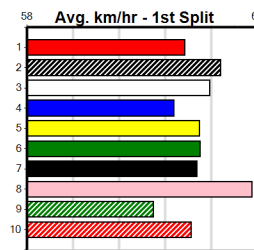

CKH PAINTING

Distance: 390m, Race Type: Grade 5, Total Prizemoney: $2,925
1st: $1,950, 2nd: $600, 3rd: $300, 4th: $75

GAYLE BALE (2) was a solid all the way winner 2 starts back and if she can step cleanly here she looks like the one to beat. FLIPPER PENNY (7) was a solid 450m winner here 2 starts back and she can challenge after her recent freshen up.

Watchdog Tips: 2 7 8 3 **Bet:** Win 2

1

MARKET BLUE [5] Handy placings in 2 of his last 3, place hopes. **$15.00**

BE Dog Feb-21 Sire: FERNANDO BALE Dam: OVER HERE Trainer: Darren Burkett (Girgarre)

Owner(s): D Burkett
Winning Distances: < 300m (0) 300 - 399m (8) 400 - 499m (0) 500 - 599m (0) 600 - 699m (0) > 700m (0)

Winning Weights: 29.0(1) 29.3(1) 29.5(1) 29.9(1) 30.1(1) 30.2(2) 30.7(1)

Pl	Box	Wgt	Dist	Track	Date	Time	BON	Margin	1st/2nd (Time)	PIR	Checked	Comment	WR	Split 1	S/P	Grade
2nd	(5)	29.1	390	SHP	R10	05-Apr-24	22.45	21.82	3.5L SOLACE (22.21)	M/22	.	.	.	8.64	$13.40	5
4th	(7)	29.3	390	SHP	R7	11-Apr-24	22.42	21.83	4.50L CINNABAR ICON (22.12)	M/44	.	.	.	8.59	$34.90	X45
1st	(8)	29.0	390	SHP	R12	15-Apr-24	22.18	21.75	3.75L ALI STARR (22.43)	M/11	.	.	.	8.44	$5.70	5
8th	(7)	28.8	390	SHP	R10	22-Apr-24	22.88	21.96	13.00 SECRET REEF (21.98)	M/68	.	.	.	8.88	$58.10	X45
6th	(1)	29.4	390	SHP	R9	20-May-24	22.82	22.02	11.00 GUNAI PRINCE (22.07)	M/66	.	.	.	8.58	$17.50	X34
2nd	(8)	29.5	390	SHP	R11	27-May-24	22.44	21.84	4.25L BERN'S ABILITY (22.15)	Q/22	.	.	.	8.68	$22.60	5
8th	(7)	29.5	390	SHP	R4	17-Jun-24	22.99	21.85	15.00 MISTRESS OASIS (21.99)	M/78	.	.	.	8.85	$32.70	5
3rd	(6)	29.6	390	SHP	R11	24-Jun-24	22.88	21.92	8.00L CRUDE (22.34)	M/33	.	.	.	9.02	$15.60	5

Last 3 wins NOT included above

1st	(6)	30.2	390	SHP	R12	02-Nov-23	22.47	22.14	0.50L JAGGER'S LADY (22.49)	M/11	.	.	.	8.47	$3.40	T3-5
1st	(8)	30.7	390	SHP	R12	21-Dec-23	22.38	21.91	2.50L SHAYE JAY (22.55)	M/11	.	.	.	8.43	$2.20	5
1st	(8)	29.3	390	SHP	R10	21-Mar-24	22.49	22.23	1.5L EXPRESS PACK (22.58)	M/21	.	.	.	8.58	$9.10	T3-5

Box History

Bx	1st	2nd	3rd	4th	5th	6th	7th	8th
1								
2	1	1		1	1	1		
3								1
4	1	1	1	1	1	1	1	
5	2	1						
6	1	1	1	2		3		
7	1	1	1	1	1		1	2
8	3	2	1	2				

Prize Best Starts Trk/Dts APM

$14280.00
22.18(8)-15/4/24
46-8-7-4
27-4-6-3
4661