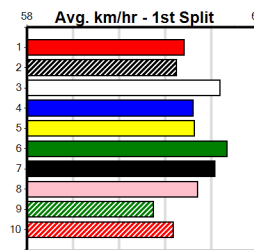

Distance: 450m, Race Type: Grade 5, Total Prizemoney: $2,925
1st: $1,950, 2nd: $600, 3rd: $300, 4th: $75

PRESS START (7) can race on the speed from the outset in this and she could prove hard to reel in if she finds the arm. ERUDITE BALE (8) showed good speed in her fast win 3 starts back and she could be the main danger in this.

Watchdog Tips: 7 8 1 5 Bet: Win 7

BOROUGH SALTS [5] Steady win here, last start, chance this draw. $12.00
WBK Bitch Jun-21 Sire: FERNANDO BALE Dam: MAGIC MOON DUST
Trainer: Cynthia O'brien (Broadford)
Winning Distances: < 300m (0) 300 - 399m (0) 400 - 499m (5) 500 - 599m (1) 600 - 699m (0) > 700m (0)
Box History table and Prize Best Starts table included.

LANZER BALE (NSW)[5] May get to far back early in this, tested. $10.00
BK Dog Dec-20 Sire: ORSON ALLEN Dam: DYNA ADRIA
Trainer: Ian Beattie (Laceyby)
Winning Distances: < 300m (0) 300 - 399m (4) 400 - 499m (7) 500 - 599m (0) 600 - 699m (0) > 700m (0)
Box History table and Prize Best Starts table included.

ARGYLE AXLE [5] Resuming, can show early speed, keep safe. $15.00
RBD Dog Feb-22 Sire: FERNANDO BALE Dam: GOLDEN SHIRAZ
Trainer: Raymond Morgan (Argyle)
Winning Distances: < 300m (0) 300 - 399m (0) 400 - 499m (3) 500 - 599m (1) 600 - 699m (0) > 700m (0)
Box History table and Prize Best Starts table included.

TWILIGHT JET [5] May need some luck from this draw, needs to step. $6.50
F Dog Feb-21 Sire: AZKABAN Dam: STYLISH BREE
Trainer: Fay Vantaarling (Tallygaroopna)
Winning Distances: < 300m (0) 300 - 399m (2) 400 - 499m (4) 500 - 599m (3) 600 - 699m (0) > 700m (0)
Box History table and Prize Best Starts table included.

ZADIE [5] Solid placing here 2 back, can threaten. $4.60
BK Bitch Dec-21 Sire: WHISKEY RIOT Dam: ALCYONE
Trainer: Michelle Carruthers (Bagshot)
Winning Distances: < 300m (0) 300 - 399m (0) 400 - 499m (2) 500 - 599m (1) 600 - 699m (0) > 700m (0)
Box History table and Prize Best Starts table included.