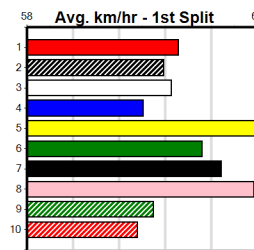

SHEPPARTON WORKWEAR & SAFETY

6

12:34PM

(VIC time)

Distance: 450m, Race Type: Mixed 4/5, Total Prizemoney: $3,360
1st: $2,250, 2nd: $690, 3rd: $345, 4th: $75

PASS THE BUCK (8) is resuming from a freshen up in this and he may be the one to beat after some top wins in recent times. BERNIE BURROW (5) has been flying of late and may only need to step cleanly from his tough draw here.

Watchdog Tips: **8** **5** **7** **2** **Bet:** **Quinella 5/8 ($10 for 1000%)**

Form Box	Wgt	Dist	Track	Date	Time	BON	Margin	1st/2nd (Time)	PIR	Checked	Comment	WR	Split 1	S/P	Grade	
1	BELSAR [4]	BK	Bitch	Apr-22	Far from disgraced of late, must be respected.											
	Owner(s): L Moore	Sire: FERAL FRANKY Dam: ALL INN AVA														
	Trainer: Lee Moore (Bagshot)	Prize Best Starts Trk/Dts APM: $17085.00, 25.14(2)-18/12/23, 27-5-5-5, 11-3-3-2, 9480														
	Winning Distances: < 300m (0) 300 - 399m (0) 400 - 499m (5) 500 - 599m (0) 600 - 699m (0) > 700m (0)	Box History														
	Winning Weights: 30.8(2) 30.9(1) 31.1(1) 31.3(1)	<table border="1"> <thead> <tr> <th>Bx</th> <th>1st</th> <th>2nd</th> <th>3rd</th> <th>4th</th> <th>5th</th> <th>6th</th> <th>7th</th> <th>8th</th> </tr> </thead> <tbody> <tr><td>1</td><td>1</td><td>1</td><td>2</td><td></td><td></td><td></td><td></td><td></td></tr> <tr><td>2</td><td>2</td><td>2</td><td></td><td></td><td></td><td>1</td><td></td><td></td></tr> <tr><td>3</td><td></td><td>1</td><td></td><td></td><td>1</td><td></td><td></td><td></td></tr> <tr><td>4</td><td></td><td></td><td></td><td></td><td>1</td><td></td><td></td><td></td></tr> <tr><td>5</td><td>1</td><td></td><td></td><td></td><td></td><td></td><td>1</td><td>2</td></tr> <tr><td>6</td><td>1</td><td></td><td>1</td><td></td><td>2</td><td></td><td></td><td></td></tr> <tr><td>7</td><td></td><td>1</td><td>2</td><td>1</td><td></td><td>1</td><td></td><td></td></tr> <tr><td>8</td><td>1</td><td></td><td></td><td>1</td><td></td><td></td><td></td><td>1</td></tr> </tbody> </table>														
	1st (8) 30.9 425 BEN R12 10-May-24 24.06 23.72 1.25L BLIMEY TEDDY (24.13) M/322 . . . . . 6.62 $3.50 5															
	1st (6) 30.8 450 SHP R7 13-May-24 25.32 25.06 4.00L SOLITARY FLICKER (25.59) Q/111 . . . . . 6.60 $3.80 5															
	3rd (1) 30.5 525 MEA R12 18-May-24 30.51 29.96 6.50L YOGEN BALE (30.09) S/7543 . . . SW . 5.29 $5.80 5															
	5th (3) 30.9 500 BEN R6 24-May-24 29.36 27.83 15.00 PASSING (28.37) M/655 . . . . . 7.40 $2.70 5															
	8th (5) 30.9 500 BEN R8 31-May-24 28.88 28.17 11.00 JETSTREAM ICON (28.17) M/788 . . . . . 6.75 $25.30 X45															
	2nd (7) 30.9 500 BEN R2 07-Jun-24 28.47 27.68 2.50L I'M HONEY (28.31) S/322 . . . . . 6.64 $5.30 SH															
	6th (2) 30.8 410 HOR R9 18-Jun-24 23.92 23.08 9.00L KRAKEN TURBO (23.30) M/66 . . . . . 10.68 $6.60 5H															
	5= (4) 30.8 425 BEN R7 30-Jun-24 24.20 23.61 4.00L ASTON GOZO (23.93) S/666 . . . . . 6.66 $21.50 SH															
	Last 3 wins NOT included above															
	1st (2) 31.1 450 SHP R1 18-Dec-23 25.14 25.14 7.50L TWILIGHT HUGO (25.66) M/111 . . . . . 6.71 $2.50 M															
	1st (2) 30.8 450 SHP R4 01-Feb-24 25.41 25.41 4.00L SCOTT AQUAPHOBIA (25.67) S/321 . . . SW . 6.81 $1.70 T3-7															
	1st (5) 31.3 485 HOR R5 16-Apr-24 27.70 27.48 2.25L HAD A MISCHIEF (27.86) M/441 . . . . . 6.79 $2.50 X67