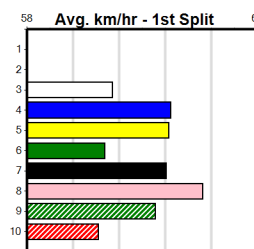

SPORTSBET MAKE IT LOOK EASY

1
11:07AM

(VIC time)

Distance: 390m, Race Type: Maiden, Total Prizemoney: $2,535
1st: $1,680, 2nd: $520, 3rd: $260, 4th: $75

KRAKEN COOL (8) produced a smart debut placing last start and she may be hard to hold out in a race of this nature. ASTON BLEND (4) showed speed in his steady placing on debut and he could be the main danger with any luck in running.

Watchdog Tips: **8** **4** **3** **2** **Bet:** **Win 8**

Form Box	Wgt	Dist	Track	Date	Time	BON	Margin	1st/2nd (Time)	PIR	Checked	Comment	W/R	Split 1	S/P	Grade	
1	REDBACK EXPRESS [M] Litter is still starting out, betting best guide. $5.00															
	DKBD	Dog		Jun-22												
	Sire: SUPERIOR PANAMA Dam: SASSY IZZY															
	Owner(s): Jamari (SYN), M Eccles, R George, J Keough															
	Trainer: Jordan Formosa (Heathcote)															
	Winning Distances: < 300m (0) 300 - 399m (0) 400 - 499m (0) 500 - 599m (0) 600 - 699m (0) > 700m (0)															
	Winning Weights:															
	Box History															
	Last 3 wins NOT included above															
	Prize Best Starts Trk/Dts APM															
2	GO BACK [M] Littermate Jarmon has show talent, watch betting. $4.60															
	BK	Bitch		Sep-22												
	Sire: ASTON RUPEE Dam: STAR OF JASMINE															
	Owner(s): MALLEE RACING (SYN), S Jardine, N Monaghan															
	Trainer: Scott Stefanos (Longwood)															
	Winning Distances: < 300m (0) 300 - 399m (0) 400 - 499m (0) 500 - 599m (0) 600 - 699m (0) > 700m (0)															
	Winning Weights:															
	Box History															
	Last 3 wins NOT included above															
	Prize Best Starts Trk/Dts APM															
3	SWIFT REPLY [M] Shown good mid race pace in first 2, chance here. $8.00															
	F	Bitch		Jan-22												
	Sire: ORSON ALLEN Dam: SARAH SWIFT															
	Owner(s): J Formosa															
	Trainer: Jordan Formosa (Heathcote)															
	Winning Distances: < 300m (0) 300 - 399m (0) 400 - 499m (0) 500 - 599m (0) 600 - 699m (0) > 700m (0)															
	Winning Weights:															
	Box History															
	Last 3 wins NOT included above															
	Prize Best Starts Trk/Dts APM															
4	ASTON BLEND [M] Showed speed in steady debut placing, big show. $4.20															
	RF	Dog		Nov-22												
	Sire: HOOKED ON SCOTCH Dam: ASTON GLOW															
	Owner(s): R Borda															
	Trainer: Lachlan Scott (Tatura)															
	Winning Distances: < 300m (0) 300 - 399m (0) 400 - 499m (0) 500 - 599m (0) 600 - 699m (0) > 700m (0)															
	Winning Weights:															
	Box History															
	Last 3 wins NOT included above															
	Prize Best Starts Trk/Dts APM															
5	MISS MESSAGE (QLD)[M] Tough draw, well beaten on debut, maybe later. $21.00															
	BK	Bitch		Apr-22												
	Sire: SHIMA SHINE Dam: VINCE A BELLA															
	Owner(s): AS TIME GOES BY (SYN), J D'altorio, R Francis, G Barbara, E Barbara															
	Trainer: Anita Gibbons (Corio)															
	Winning Distances: < 300m (0) 300 - 399m (0) 400 - 499m (0) 500 - 599m (0) 600 - 699m (0) > 700m (0)															
	Winning Weights:															
	Box History															
	Last 3 wins NOT included above															
	Prize Best Starts Trk/Dts APM