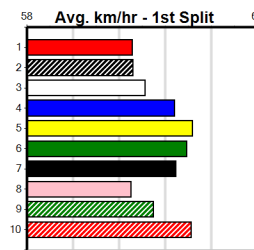

GPP LASER3300

Distance: 390m, Race Type: Grade 5, Total Prizemoney: $2,925
1st: $1,950, 2nd: $600, 3rd: $300, 4th: $75

KABUTO BALE (6) has been solidly placed in 2 of his last 4 starts and he could be the one to beat in this. KITSUGI (5) can race on the speed from the outset from her awkward draw and she could be the main danger in this.

Watchdog Tips: 6 5 7 1 Bet: Win 6

Form Box Wgt Dist Track Date Time BON Margin 1st/2nd (Time) PIR Checked Comment W/R Split 1 S/P Grade

ACE REDEEMER [5] Prefer out wide but has talent, can threaten. $5.50
BK Bitch Aug-21 Sire: MY REDEEMER Dam: SCOTTISH PRIDE
Owner(s): M Perry
Winning Distances: < 300m (0) 300 - 399m (4) 400 - 499m (0) 500 - 599m (0) 600 - 699m (0) > 700m (0)
Winning Weights: 27.0(1) 27.8(1) 28.1(2)
4th (7) 28.0 390 SHP R12 02-May-24 23.08 22.35 1.25L FEATHERS (23.00) M/54 . . . . 8.80 $20.30 T3-5
5th (8) 28.1 390 SHP R10 09-May-24 22.86 22.22 9.00L KINGSVILLE COMET (22.23) S/87 . . . . 9.05 $20.90 5
4th (2) 27.8 425 BEN R10 29-May-24 24.59 24.04 1.00L SMILING SPANIARD (24.53) M/344 . . . . 6.72 $5.10 T3-5
5th (1) 27.8 425 BEN R6 08-Jun-24 24.84 24.27 8.50L GEORGE'S BEST (24.27) Q/125 . . . . 6.68 $44.90 5
3rd (4) 28.0 425 BEN R7 12-Jun-24 24.56 23.95 2.75L LUCKY FERNANDO (24.38) M/443 . . . . 6.72 $8.80 5
4th (1) 27.9 425 BEN R11 19-Jun-24 24.61 24.13 7.00L DEMONESS (24.13) M/454 . . . SW . 6.79 $7.60 T3-5
1st (3) 27.8 390 SHP R4 27-Jun-24 22.99 22.29 0.10L SKYE ROCKET (22.99) M/23 . . . . 8.73 $25.70 5
2nd (8) 27.7 390 SHP R11 04-Jul-24 22.58 22.18 1.00L WE ARE SOUTH (22.52) M/22 . . . . 8.61 $8.70 T3-5
Last 3 wins NOT included above
1st (5) 27.0 385 SHP R2 25-May-23 22.37 22.02 1.75L MARKET MAGIC (22.48) M/33 . . . . 8.51 $2.50 M
1st (1) 28.1 385 SHP R10 17-Aug-23 22.21 22.02 1.5L MYSTICAL SKYE (22.31) Q/11 . . . SW . 8.34 $3.40 T3-7
1st (8) 28.1 390 SHP R9 25-Apr-24 22.65 22.31 1.00L RUNNING RIVER (22.71) S/43 . . . . 8.80 $4.40 6G

Box History
Bx 1st 2nd 3rd 4th 5th 6th 7th 8th
1 1 1 3 1 1 1 1
2 1 1 2 1 1 1 1
3 1 1 4 3 1 1 1
4 1 1 2 3 1 1 1
5 1 1 1 3 1 1 1
6 1 1 1 1 1 1 2
7 1 1 4 1 1 1 1
8 1 2 1 1 1 1 1
Prize Best $10466.25
Starts 22.65(5)-23/1/1/2/3
Trk/Dts 57-4-6-14
APM 11-2-1-3 3337