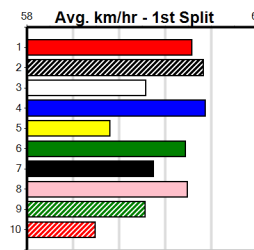

TOP CAT VIDEO

Distance: 390m, Race Type: Mixed 6/7, Total Prizemoney: $2,925
1st: $1,950, 2nd: $600, 3rd: $300, 4th: $75

PHILS NO ANGEL (1) is drawn to race on the speed from the outset in this and he could prove hard to catch if he can lead early. BONE SHAKER (4) has the early speed to overcome his tricky draw and he can be prominent throughout.

Watchdog Tips: 1 4 5 2 **Bet:** Box Quinella 1,5,6 ($10 for 333.33%)

Form Box	Wgt	Dist	Track	Date	Time	BON	Margin	1st/2nd (Time)	PIR	Checked	Comment	WR	Split 1	S/P	Grade	
1	PHIL'S NO ANGEL [6] $2.80															
	Drawn to race on the speed, one to beat.															
	BK Dog Mar-22 Sire: ASTON DUKE Dam: STARLIGHT JILL Trainer: Thomas Wark (Rushworth)															
	Owner(s): BEERS FOR THE BOYS (SYN), D Baldwin, D Chillingsworth, P Rattray															
	Winning Distances: < 300m (0) 300 - 399m (0) 400 - 499m (2) 500 - 599m (0) 600 - 699m (0) > 700m (0)															
	Winning Weights: 30.1(1) 30.5(1)															
	3rd (8) 29.1 425 BEN R1 08-Dec-23 24.46 23.67 12.00 CANYA NITRATE (23.67) M/223 . . . . . 6.63 $34.70 M															
	8th (7) 29.7 390 SHP R4 23-Dec-23 23.08 21.70 13.00 GO GO EVIE (22.23) M/68 . . . . . 8.68 $5.40 M															
	1st (3) 30.1 425 BEN R1 03-May-24 24.19 23.69 0.25L DARRA SAPPHERE (24.20) M/111 . . . . . 6.55 $11.40 M															
	3rd (2) 30.5 425 BEN R3 17-May-24 24.32 23.88 2.25L JOROGUMO (24.17) M/212 . . . . . 6.55 $7.80 X67															
4th (3) 30.5 425 BEN R3 31-May-24 25.11 23.72 13.00 TURBO GEORGE (24.22) M/125 . . . . . 6.62 $1.50 X67																
1st (6) 30.5 425 BEN R2 05-Jun-24 24.17 24.06 0.50L HIGH COTTON (24.19) M/111 . . . . . 6.51 $2.80 7																
3rd (7) 30.3 425 BEN R9 21-Jun-24 24.15 23.62 3.00L LULU'S RIDE (23.94) M/112 . . . . . 6.46 $7.40 X67																
3rd (7) 30.1 425 BEN R4 28-Jun-24 24.34 23.73 1.75L KIRWAN (24.23) M/212 . . . . . 6.60 $3.20 RW																
Last 3 wins NOT included above																
<table border="1" style="width: 100%; border-collapse: collapse;"> <thead> <tr> <th>Bx</th> <th>1st</th> <th>2nd</th> <th>3rd</th> <th>4th</th> <th>5th</th> <th>6th</th> <th>7th</th> <th>8th</th> </tr> </thead> <tbody> <tr><td>1</td><td></td><td></td><td></td><td></td><td></td><td></td><td></td><td></td></tr> <tr><td>2</td><td></td><td></td><td></td><td></td><td></td><td></td><td></td><td></td></tr> <tr><td>3</td><td>1</td><td></td><td></td><td>1</td><td></td><td></td><td></td><td></td></tr> <tr><td>4</td><td></td><td></td><td></td><td></td><td></td><td></td><td></td><td></td></tr> <tr><td>5</td><td></td><td></td><td></td><td></td><td></td><td></td><td></td><td></td></tr> <tr><td>6</td><td>1</td><td></td><td></td><td></td><td></td><td></td><td></td><td></td></tr> <tr><td>7</td><td></td><td></td><td>2</td><td></td><td></td><td></td><td></td><td>1</td></tr> <tr><td>8</td><td></td><td></td><td>1</td><td></td><td></td><td></td><td></td><td></td></tr> </tbody> </table> <table border="1" style="width: 100%; border-collapse: collapse;"> <tr><td>Prize Best</td><td>$3915.00</td></tr> <tr><td>Starts</td><td>NBT</td></tr> <tr><td>Trk/Dts</td><td>8-2-0-4</td></tr> <tr><td>APM</td><td>1-0-0-0</td></tr> <tr><td></td><td>2960</td></tr> </table>																

2	JARMON [7] $5.00															
	Good early smart win 3 back, can threaten.															
	BD Bitch Sep-22 Sire: ASTON RUPEE Dam: STAR OF JASMINE Trainer: Scott Stefanos (Longwood)															
	Owner(s): MALLEE RACING (SYN), S Jardine, N Monaghan															
	Winning Distances: < 300m (0) 300 - 399m (1) 400 - 499m (0) 500 - 599m (0) 600 - 699m (0) > 700m (0)															
	Winning Weights: 27.3(1)															
	5th (6) 27.8 390 SHP R4 03-Jun-24 23.05 21.80 12.00 RUTHLESS SECRET (22.21) M/45 . . . . . 8.61 $13.90 MH															
	1st (2) 27.3 390 SHP R1 17-Jun-24 22.52 21.85 6.50L ANSUEY ETHEL (22.94) Q/11 . . . . . 8.47 $1.70 M															
	3rd (2) 27.4 425 BEN R2 26-Jun-24 24.45 23.91 2.50L CRUSOE MAGIC (24.28) M/333 . . . . . 6.78 $3.40 T3-7															
	4th (8) 27.4 390 SHP R3 04-Jul-24 22.53 22.18 4.00L RAPIDFIRE MORRIS (22.26) M/13 . . . . . 8.45 $3.60 T3-7															
Last 3 wins NOT included above																
<table border="1" style="width: 100%; border-collapse: collapse;"> <thead> <tr> <th>Bx</th> <th>1st</th> <th>2nd</th> <th>3rd</th> <th>4th</th> <th>5th</th> <th>6th</th> <th>7th</th> <th>8th</th> </tr> </thead> <tbody> <tr><td>1</td><td></td><td></td><td></td><td></td><td></td><td></td><td></td><td></td></tr> <tr><td>2</td><td>1</td><td></td><td></td><td>1</td><td></td><td></td><td></td><td></td></tr> <tr><td>3</td><td></td><td></td><td></td><td></td><td></td><td></td><td></td><td></td></tr> <tr><td>4</td><td></td><td></td><td></td><td></td><td></td><td></td><td></td><td></td></tr> <tr><td>5</td><td></td><td></td><td></td><td></td><td></td><td></td><td></td><td></td></tr> <tr><td>6</td><td></td><td></td><td></td><td></td><td>1</td><td></td><td></td><td></td></tr> <tr><td>7</td><td></td><td></td><td></td><td></td><td></td><td></td><td></td><td></td></tr> <tr><td>8</td><td></td><td></td><td></td><td>1</td><td></td><td></td><td></td><td></td></tr> </tbody> </table> <table border="1" style="width: 100%; border-collapse: collapse;"> <tr><td>Prize Best</td><td>$1915.00</td></tr> <tr><td>Starts</td><td>22.52(2)-17/6/24</td></tr> <tr><td>Trk/Dts</td><td>4-1-0-1</td></tr> <tr><td>APM</td><td>3-1-0-0</td></tr> <tr><td></td><td>1840</td></tr> </table>