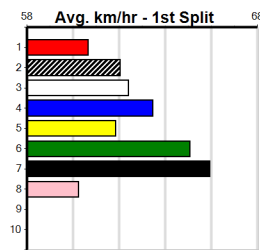

GRV DISTANCE RACING (0-4 WINS)

Distance: 650m, Race Type: Restricted Win, Total Prizemoney: $3,940
1st: $2,640, 2nd: $815, 3rd: $410, 4th: $75

7
12:49PM

(VIC time)

PAW FLASH (8) was a top winner from this draw 3 starts back and she may be the one to beat again in this. JAMARRA (3) can explode mid race in his races and he could make his presence felt with an ounce of luck in the early stages.

Watchdog Tips: **8** **3** **6** **2** **Bet:** **Box Trifecta 2,3,6,8 ($10 for 41.67%)**

1

SNOW RENAISSANCE (NSW) [Likely to be in the back early, tested here.] **$21.00**

BEED Bitch Apr-21 Sire: FERNANDO BALE Dam: SNOW FANTASY Trainer: Kenneth Doidge (Murchison)

Owner(s): K Doidge
Winning Distances: < 300m (0) 300 - 399m (0) 400 - 499m (0) 500 - 599m (0) 600 - 699m (0) > 700m (0)

Winning Weights:

Rank	Dist	Wgt	Track	Date	Time	BON	Margin	1st/2nd (Time)	PIR	Checked	Comment	WR	Split 1	S/P	Grade
2nd (1)	28.1	350	HVL	R3	06-May-24	20.03	19.70	3.00L SHARNI'S BOY (19.82)	M/1	.	.	.	6.74	$26.50	M
4th (4)	27.9	350	HVL	R2	10-May-24	20.52	19.66	3.75L MIAMI TICKET (20.27)	M/8	.	.	.	6.99	$27.50	T3-M
7th (2)	27.7	425	BEN	R2	15-May-24	25.00	24.04	3.25L MCIVOR JEWELS (24.78)	M/888	.	.	.	7.11	$84.10	T3-M
6th (2)	28.4	650	SHP	R4	20-May-24	39.35	37.70	24.00 JAMARRA (37.70)	Q/6666	.	V5	.	18.59	$42.40	RW
5th (6)	28.4	350	HVL	R2	29-May-24	20.48	19.45	5.50L DAREN'S TIGER (20.12)	M/8	.	.	.	7.18	$41.60	M
6th (2)	28.3	450	SHP	R2	06-Jun-24	26.65	25.52	13.00 PAW XAVIER (25.75)	M/888	.	.	.	7.25	$108.50	T3-M
5th (3)	28.8	450	SHP	R3	20-Jun-24	26.34	25.40	11.00 SAVVY LONG LEGS (25.57)	M/887	.	.	.	7.08	$51.00	M
2nd (1)	28.7	425	BEN	R3	03-Jul-24	24.98	24.04	2.25L MISS BOOM (24.84)	M/566	.	.	.	7.12	$16.90	M

Last 3 wins NOT included above

Bx	1st	2nd	3rd	4th	5th	6th	7th	8th
1		2	1	1	1			
2				1	2	2	3	2
3					1	1	1	
4					1	1	1	2
5						1		2
6			1	2	1	2	3	
7							2	2
8								2

Prize Best	$1410.00
Starts	NBT
Trk/Dts	45-0-2-2
APM	1-0-0-0
	770

2

SUNNY MARIONVALE [M] Smart placing 2 of last 4, can threaten. **$7.50**

BK Dog Mar-22 Sire: MY BRO FABIO Dam: ELLA ENCHANTED Trainer: Brian Fothergill (Marionvale)

Owner(s): FOTHERGILL RACING (SYN), B Fothergill, J Fothergill, S Fothergill, J Fothergill

Winning Distances: < 300m (0) 300 - 399m (0) 400 - 499m (0) 500 - 599m (0) 600 - 699m (0) > 700m (0)

Winning Weights:

Rank	Dist	Wgt	Track	Date	Time	BON	Margin	1st/2nd (Time)	PIR	Checked	Comment	WR	Split 1	S/P	Grade
3rd (5)	34.6	457	TEM	R1	14-Feb-24	26.45	25.79	2.50L SOCIAL ASSASSIN (26.26)	.	.	.	.			$7.50 M
2nd (2)	34.4	500	BEN	R3	21-Feb-24	28.98	28.33	2.00L RUN CUTIE RUN (28.85)	S/522	.	.	.	6.99		$2.20 M
2nd (2)	34.0	570	TEM	R3	03-Apr-24	33.20	33.14	0.75L TWO GOOD CHARLIE (33.14)	.	.	.	.			$13.00 XM5
2nd (5)	34.0	595	SAP	R2	21-Apr-24	34.64	34.02	9.00L ELLA'S BABE (34.02)	M/2222	.	.	.	9.36		$13.20 RW
6th (7)	34.2	595	SAP	R3	28-Apr-24	34.88	34.14	11.00 FIRE CHAMBER (34.14)	M/5555	.	.	.	9.45		$7.00 RW
3rd (3)	34.7	650	SHP	R4	20-May-24	37.90	37.70	3.00L JAMARRA (37.70)	M/1113	.	.	.	17.50		$9.10 RW
4th (8)	34.3	660	BEN	R5	31-May-24	38.93	38.45	7.00L SMOLDERING DECAY (38.45)	M/4565	.	.	.	4.34		$8.70 RW

Last 3 wins NOT included above

Bx	1st	2nd	3rd	4th	5th	6th	7th	8th
1								
2		2						
3			1					
4								
5		1	1					
6								
7						1		
8					1			

Prize Best	$2770.00
Starts	NBT
Trk/Dts	7-0-3-2
APM	1-0-0-1
	1677