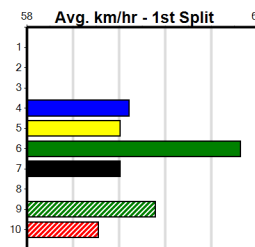

2
11:23AM

(VIC time)

Distance: 390m, Race Type: Maiden, Total Prizemoney: $2,535
1st: $1,680, 2nd: $520, 3rd: $260, 4th: $75

POPPY ROSE (2) comes to the races from a litter that has been impressive so far and she may be the one to beat in this. SASSY SPICE (6) has shown good speed in her 2 placings to start her career and she could be prominent throughout again.

Watchdog Tips: 2 6 1 8 **Bet:** Win 2

	Form Box	Wgt Dist Track	Date	Time	BON	Margin	1st/2nd (Time)	PIR	Checked	Comment	W/R	Split 1	S/P	Grade	
1	DEADLY FORCE [M] Well bred, in good hands, betting best guide. $5.00														
	BK Bitch Nov-22 Sire: BERNARDO Dam: XTREME NOTICE Trainer: Aaron Debattista (Toolleen)														
	Owner(s): A Debattista														
	Winning Distances: < 300m (0) 300 - 399m (0) 400 - 499m (0) 500 - 599m (0) 600 - 699m (0) > 700m (0)														
	Winning Weights:														
	Last 3 wins NOT included above														
	Box History														
	<table border="1" style="width: 100%; border-collapse: collapse;"> <thead> <tr> <th>Bx</th><th>1st</th><th>2nd</th><th>3rd</th><th>4th</th><th>5th</th><th>6th</th><th>7th</th><th>8th</th> </tr> </thead> <tbody> <tr><td>1</td><td></td><td></td><td></td><td></td><td></td><td></td><td></td><td></td></tr> <tr><td>2</td><td></td><td></td><td></td><td></td><td></td><td></td><td></td><td></td></tr> <tr><td>3</td><td></td><td></td><td></td><td></td><td></td><td></td><td></td><td></td></tr> <tr><td>4</td><td></td><td></td><td></td><td></td><td></td><td></td><td></td><td></td></tr> <tr><td>5</td><td></td><td></td><td></td><td></td><td></td><td></td><td></td><td></td></tr> <tr><td>6</td><td></td><td></td><td></td><td></td><td></td><td></td><td></td><td></td></tr> <tr><td>7</td><td></td><td></td><td></td><td></td><td></td><td></td><td></td><td></td></tr> <tr><td>8</td><td></td><td></td><td></td><td></td><td></td><td></td><td></td><td></td></tr> </tbody> </table>														
	<table border="1" style="width: 100%; border-collapse: collapse;"> <tr> <td>Prize Best</td><td></td><td></td><td></td><td></td><td></td><td></td><td></td><td>$0</td> </tr> <tr> <td>Starts</td><td></td><td></td><td></td><td></td><td></td><td></td><td></td><td>FSH</td> </tr> <tr> <td>Trk/Dts</td><td></td><td></td><td></td><td></td><td></td><td></td><td></td><td>0-0-0-0</td> </tr> <tr> <td>APM</td><td></td><td></td><td></td><td></td><td></td><td></td><td></td><td>0</td> </tr> </table>														
	2	POPPY ROSE [M] Litter has been impressive to date, can fire here. $3.20													
BK Bitch Dec-21 Sire: FABREGAS Dam: ELSA ROSE Trainer: Julie Chilcott (Heathcote)															
Owner(s): heathcote park red nine syn (SYN), J Chilcott, L Forde, W Owen, T Byrne															
Winning Distances: < 300m (0) 300 - 399m (0) 400 - 499m (0) 500 - 599m (0) 600 - 699m (0) > 700m (0)															
Winning Weights:															
Last 3 wins NOT included above															
Box History															
<table border="1" style="width: 100%; border-collapse: collapse;"> <thead> <tr> <th>Bx</th><th>1st</th><th>2nd</th><th>3rd</th><th>4th</th><th>5th</th><th>6th</th><th>7th</th><th>8th</th> </tr> </thead> <tbody> <tr><td>1</td><td></td><td></td><td></td><td></td><td></td><td></td><td></td><td></td></tr> <tr><td>2</td><td></td><td></td><td></td><td></td><td></td><td></td><td></td><td></td></tr> <tr><td>3</td><td></td><td></td><td></td><td></td><td></td><td></td><td></td><td></td></tr> <tr><td>4</td><td></td><td></td><td></td><td></td><td></td><td></td><td></td><td></td></tr> <tr><td>5</td><td></td><td></td><td></td><td></td><td></td><td></td><td></td><td></td></tr> <tr><td>6</td><td></td><td></td><td></td><td></td><td></td><td></td><td></td><td></td></tr> <tr><td>7</td><td></td><td></td><td></td><td></td><td></td><td></td><td></td><td></td></tr> <tr><td>8</td><td></td><td></td><td></td><td></td><td></td><td></td><td></td><td></td></tr> </tbody> </table>															
<table border="1" style="width: 100%; border-collapse: collapse;"> <tr> <td>Prize Best</td><td></td><td></td><td></td><td></td><td></td><td></td><td></td><td>$0</td> </tr> <tr> <td>Starts</td><td></td><td></td><td></td><td></td><td></td><td></td><td></td><td>FSH</td> </tr> <tr> <td>Trk/Dts</td><td></td><td></td><td></td><td></td><td></td><td></td><td></td><td>0-0-0-0</td> </tr> <tr> <td>APM</td><td></td><td></td><td></td><td></td><td></td><td></td><td></td><td>0</td> </tr> </table>															
3		IMPRESS KOEPKA (NSW)[M] Litter has show plenty of talent, watch betting. $4.60													
	FBD Dog May-22 Sire: FERNANDO BALE Dam: SHE'S SALACIOUS Trainer: Lachlan Scott (Tatura)														
	Owner(s): Crawford Stewart (SYN), L Crawford, J Stewart														
	Winning Distances: < 300m (0) 300 - 399m (0) 400 - 499m (0) 500 - 599m (0) 600 - 699m (0) > 700m (0)														
	Winning Weights:														
	Last 3 wins NOT included above														
	Box History