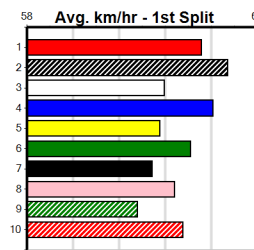

Distance: 450m, Race Type: Grade 5, Total Prizemoney: $2,925
1st: $1,950, 2nd: $600, 3rd: $300, 4th: $75

CINNAMON DUST (4) was a solid all the way winner last start she may only need to step on even terms to salute here. MIST FRED (3) has ran good placings in his last 3 starts and he could be right in the finish in this.

Watchdog Tips: 4 3 6 7 Bet: Win 4

AFFAIR BEAUTY [5] Placed in last 3, good early speed, must respect. $26.00
Owner(s): M Hanke
Winning Distances: < 300m (0) 300 - 399m (2) 400 - 499m (10) 500 - 599m (0) 600 - 699m (0) > 700m (0)
Box History table and Prize Best Starts table included.

MAGNET MOVER (NSW)[5] *** SCRATCHED *** $8.50
Owner(s): D Mcdonald
Winning Distances: < 300m (0) 300 - 399m (0) 400 - 499m (3) 500 - 599m (0) 600 - 699m (0) > 700m (0)
Box History table and Prize Best Starts table included.

MIST FRED [5] Good placing in last 3 starts, major player. $3.60
Owner(s): D Burkett
Winning Distances: < 300m (0) 300 - 399m (3) 400 - 499m (1) 500 - 599m (0) 600 - 699m (0) > 700m (0)
Box History table and Prize Best Starts table included.

CINNAMON DUST [5] Solid all the the way winner last start, go close. $3.20
Owner(s): C O'brien
Winning Distances: < 300m (0) 300 - 399m (2) 400 - 499m (4) 500 - 599m (2) 600 - 699m (0) > 700m (0)
Box History table and Prize Best Starts table included.

SNOW ROYALE (NSW)[5] Drawn to find to much trouble, needs luck. $15.00
Owner(s): K Doidge
Winning Distances: < 300m (0) 300 - 399m (0) 400 - 499m (3) 500 - 599m (0) 600 - 699m (0) > 700m (0)
Box History table and Prize Best Starts table included.