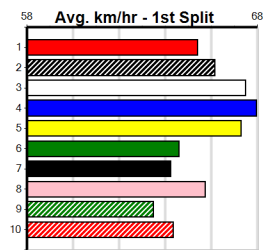

SHEPPARTON NEWS

Distance: 390m, Race Type: Mixed 4/5, Total Prizemoney: $3,360
1st: $2,250, 2nd: $690, 3rd: $345, 4th: $75

BLACK DREAM (5) has recorded fast wins in 2 of her last 3 starts and she may only need some luck early to salute in this. BANDIT BULLET (3) produced a top win 2 starts back and he looks like the main danger here.

Watchdog Tips: 5 3 6 7 Bet: Win 5

IMANI [4] Plenty of talent but may need luck this draw. $3.60
Owner(s): L Moore
Winning Distances: < 300m (0) 300 - 399m (7) 400 - 499m (2) 500 - 599m (0) 600 - 699m (0) > 700m (0)
Winning Weights: 27.5(1) 27.7(2) 27.8(1) 27.9(2) 28.0(1) 28.1(2)

HELLO SIRI [5] Can show early speed but place looks best. $7.00
Owner(s): Powellful Ryino (SYN), M Ryan, A Powell
Winning Distances: < 300m (0) 300 - 399m (5) 400 - 499m (0) 500 - 599m (0) 600 - 699m (0) > 700m (0)
Winning Weights: 27.0(2) 27.1(1) 27.2(1) 27.4(1)

BANDIT BULLET (NSW)[4] Top win 2 starts back, major player here. $5.50
Owner(s): Paul Bushell and Dennis Jenkins (SYN), P Bushell, D Jenkins
Winning Distances: < 300m (0) 300 - 399m (0) 400 - 499m (5) 500 - 599m (0) 600 - 699m (0) > 700m (0)
Winning Weights: 29.0(1) 30.0(1) 30.1(2) 30.2(2) 30.3(1) 30.5(1) 30.8(1) 31.2(1)

CINNABAR ICON [5] Plenty of talent but draw is a worry, needs luck. $8.50
Owner(s): M Sullivan
Winning Distances: < 300m (0) 300 - 399m (5) 400 - 499m (0) 500 - 599m (0) 600 - 699m (0) > 700m (0)
Winning Weights: 27.0(1) 27.1(1) 27.4(1) 27.5(2)

BLACK DREAM [5] Fast wins in 2 of last 3, one to beat. $2.80
Owner(s): BLACK OPAL (SYN), S Thompson, S Buccilli, B Buccilli, J Thompson
Winning Distances: < 300m (2) 300 - 399m (3) 400 - 499m (6) 500 - 599m (1) 600 - 699m (0) > 700m (0)
Winning Weights: 29.6(1) 29.9(5) 30.1(4) 30.2(1) 30.7(1)

1

2

3

4

5