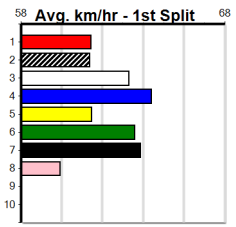

7
8:55PM
(VIC time)

SANDOWN VET CLINIC
Distance: 595m, Race Type: Grade 5, Total Prizemoney: $3,940
1st: $2,640, 2nd: $815, 3rd: $410, 4th: $75

Watchdog Tips: 0 0 0 0 Bet:

Main race results table with columns: Form, Box, Weight, Dist, Track, Date, Time, BON, Margin, 1st/2nd (Time), PIR, Checked, Comment, W/R, Split 1, S/P, Grade. Contains 10 race entries (1-10) including details like horse names, trainers, owners, and winning boxes.