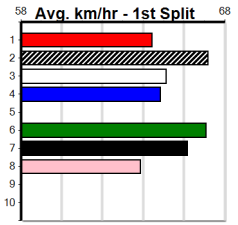

HARD STYLE RICO AT STUD

Distance: 515m, Race Type: Mixed 4/5, Total Prizemoney: $3,875
1st: $2,600, 2nd: $800, 3rd: $400, 4th: $75

Watchdog Tips:

0 0 0 0

Bet:

Form Box Weight Dist Track Date Time BON Margin 1st/2nd (Time) PIR Checked Comment W/R Split 1 S/P Grade

1 TIGGER INTENTION [4]
BD D Jul-20 FERNANDO BALE JANE'S INTENTION
Trainer: Taylor O'Neill (Pearcedale)
1st (6) 33.9 515 SAP R5 13-May-24 29.86 29.81 2.50LMISS SCOTCH LESS (30.03) Q/2311 . . SW . 5.19 $4.20 5

Winning Boxes
1 2 3 4 5 6 7 8
Prize Best $45,832.86
Starts 29.77
Trk/Dst 61-6-7-14
APM 13-2-1-2 $3470

2 GRAND TOURER [4]
BDW D Jan-22 TOMMY SHELBY MEPUNGA PRUE
Trainer: Stephen Bruce (Warrnambool)
6th (1) 32.2 450 BAL R8 19-Jun-24 25.67 25.12 8.00LHUMIDITY (25.12) M/247 . . . 6.67 $3.20 X45

Winning Boxes
1 2 3 4 5 6 7 8
Prize Best $37,158.13
Starts 29.60
Trk/Dst 38-12-6-3
APM 3-1-0-0 $17741

3 RIXI BALE (NSW)[4]
BK B Dec-20 ORSON ALLEN DYNA ADRIA
Trainer: Correy Grenfell (Anakie)
7th (7) 28.3 515 SAN R5 06-Jun-24 30.75 29.50 14.00LUNDERWAY (29.80) S/7477 . . . 5.31 $8.90 5

Winning Boxes
1 2 3 4 5 6 7 8
Prize Best $60,590.00
Starts 29.68
Trk/Dst 69-11-12-9
APM 21-3-6-3 $11989

4 APPLICANT (NSW)[4]
BK D Jan-21 AUSSIE INFRARED FLYRITE
Trainer: Jay Robinson (Hazeldene)
4th (4) 33.0 525 MEP R11 26-Jun-24 30.60 30.08 4.00LBAY TUDOR (30.33) M/2434 . . . 5.20 $15.50 5

Winning Boxes
1 2 3 4 5 6 7 8
Prize Best $61,675.00
Starts 29.51
Trk/Dst 67-16-8-8
APM 14-4-0-3 $9617

5 *** VACANT BOX ***
Trainer:
Owner(s):

Winning Boxes

6 ASTON COSTELLO (SA)[4]
F D Jun-21 SENNACHIE FABWIK
Trainer: Vicki Wisener (Devon Meadows)
5th (6) 32.6 600 MEA R6 18-May-24 34.84 34.32 5.50LFERNANDO DUKE (34.49) M/3322 . . . 9.12 $7.90 5F

Winning Boxes
1 2 3 4 5 6 7 8
Prize Best $104,220.00
Starts 29.28
Trk/Dst 49-14-10-7
APM 13-4-1-4 $31621

7 GLOW [5]
BK B Sep-21 SHIMA SHINE ELEVATED
Trainer: Gino Micallef (Narre Warren North)
2nd (8) 27.2 515 SAP R3 10-Jun-24 30.02 29.57 2.25LRUN FOR SHELTER (29.87) M/2222 . . . 5.14 $8.80 5

Winning Boxes
1 2 3 4 5 6 7 8
Prize Best $14,470.00
Starts NBT
Trk/Dst 31-7-3-4
APM 4-0-3-0 $6962

8 STACY'S MUM [5]
BK B Mar-22 BARCIA BALE GYPSIES LUCK
Trainer: Marlene Schmidt (Devon Meadows)
3rd (1) 27.5 600 MEP R4 20-Mar-24 35.07 34.38 2.75LMISTY BLACK (34.89) M/6643 . . . 9.58 $3.20 RWH

Winning Boxes
1 2 3 4 5 6 7 8
Prize Best $11,290.00
Starts 29.80
Trk/Dst 21-4-1-5
APM 3-1-1-0 $3898

9 *** NO RESERVE ***
Trainer:
Owner(s):

Winning Boxes

10 *** NO RESERVE ***
Trainer:
Owner(s):

Winning Boxes