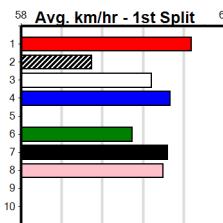

10

9:56PM

(VIC time)

Watchdog Tips:

0 0 0 0

Bet:

Form Box Weight Dist Track Date Time BON Margin 1st/2nd (Time) PIR Checked Comment W/R Split 1 S/P Grade

1 CINDY'S CHARM [5]													Winning Boxes										
BD	B	Feb-21 BARCIA BALE			SMOKIN' CINDY			1	2	3	4	5	6	7	8	1	2	3	4	5	6	7	8
Trainer: Tony Tufo (Labertouche)													Prize Best $33,521.07										
1st (1) 28.4 600 MEP R8 08-May-24 34.50 34.50 1.25LBEACH BOURBSKI (34.58) S/3222 . . SW . 9.16 $1.90 X45													NBT										
6th (7) 28.3 715 SAN R4 16-May-24 42.51 41.62 7.50LVALPOLICELLA (41.99) M/2445 . . . 6.13 $29.40 SH													Starts 32-8-4-2										
7th (7) 28.3 600 MEA R9 25-May-24 35.25 34.17 8.50LHENRY INTENTION (34.67) S/5777 . . . 9.38 $6.70 5													Trk/Dst 6-0-0-1										
6th (6) 28.6 515 SAP R7 08-Jul-24 30.19 29.50 7.00LTIGGERLONG FLYER (29.73) S/7777 . . . 5.20 $17.70 5													APM $4666										
Owner(s): T Tufo																							

2 INTREPID BALE (NSW)[5]													Winning Boxes										
DKBD	D	Mar-22 JS FLAMIN ACE			FAITHY BALE			1	2	3	4	5	6	7	8	1	2	3	4	5	6	7	8
Trainer: Samantha Grenfell (Anakie)													Prize Best $6,665.00										
1st (3) 32.2 400 GEL R4 18-Jun-24 22.63 22.63 7.50LPAW NICHOLLS (23.14) M/11 . . . 8.52 $3.40 7													NBT										
3rd (1) 32.1 460 GEL R5 25-Jun-24 26.24 25.98 1.75LURANO BALE (26.12) S/764 . . . 6.93 $2.50 X67													Starts 15-3-1-1										
1st (1) 32.0 595 SAP R1 01-Jul-24 34.56 34.56 2.50LFLAWS AND SINS (34.72) M/3221 . . . 9.52 $2.60 RW													Trk/Dst 3-1-0-0										
5th (4) 32.5 525 MEA R12 06-Jul-24 30.78 30.06 9.00LMISTER EASY (30.18) M/7655 . . . 5.41 $6.90 5													APM $4991										
Owner(s): B Wheeler																							

3 URANA JASMINE [5]													Winning Boxes										
BE	B	Apr-22 FERNANDO BALE			GYPSY URANA			1	2	3	4	5	6	7	8	1	2	3	4	5	6	7	8
Trainer: Andrew Xerri (Merrimu)													Prize Best $27,140.00										
7th (4) 26.5 515 SAN R3 20-Jun-24 30.46 29.15 9.50LDAINTREE CHIEF (29.81) M/4877 . . . 5.21 $6.50 5													NBT										
4th (4) 26.8 525 MEP R7 26-Jun-24 30.64 30.08 4.25LWHITE CREST (30.35) M/4444 . . . 5.21 $2.80 5													Starts 22-5-5-1										
7th (3) 26.6 515 SAN R3 04-Jul-24 30.37 29.18 8.00LJAYA BALE (29.81) M/6577 . . . 5.29 $14.00 5													Trk/Dst 2-0-0-0										
1st (7) 26.3 525 MEP R7 10-Jul-24 30.19 30.00 5.00LOUNTRY CRUSADER Q/1111 . . SW . 5.05 $10.90 5													APM $15463										
Owner(s): S Xerri																							

4 LAMIA DOMINIQUE [5]													Winning Boxes										
WBK	B	Mar-21 FERNANDO BALE			MY REFLECTION			1	2	3	4	5	6	7	8	1	2	3	4	5	6	7	8
Trainer: John Jarkis (Lang Lang East)													Prize Best $9,805.00										
5th (4) 25.3 595 SAN R3 04-Apr-24 35.02 34.39 2.25LLOSCAR INTENTION (34.87) M/5565 . . . 9.58 $25.70 X67													NBT										
4th (6) 25.6 510 SLE R7 10-Apr-24 29.57 29.19 5.50LBEAR HAND (29.19) M/344 . . . 9.60 $6.30 X67													Starts 32-3-9-2										
7th (5) 25.7 350 HVL R7 28-Jun-24 19.92 19.34 4.50LZIPPI MUSTANG (19.62) . . . $7.50 T3-6													Trk/Dst 3-0-1-1										
1st (3) 25.8 350 HVL R7 05-Jul-24 19.75 19.67 1.5LINTER TERRA (19.84) M/2 . . . 6.56 $3.90 T3-RW													APM $3745										
Owner(s): G Carchedi																							

5 *** VACANT BOX ***													Winning Boxes							
Trainer:																				
Owner(s):