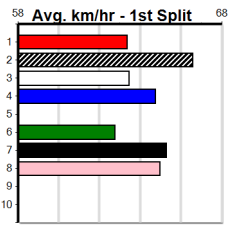

Sandown (SAP)

SPORTSBET HT1

Distance: 515m, Race Type: Grade 5 Heat, Total Prizemoney: $3,340
1st: $2,230, 2nd: $690, 3rd: $345, 4th: $75

9
9:38PM
(VIC time)

Watchdog Tips: 0 0 0 0 Bet: .

Form Box Weight Dist Track Date Time BON Margin 1st/2nd (Time) PIR Checked Comment W/R Split 1 S/P Grade

1 BUN TORNADO [5]
BK B Jun-22 DROOPY SYDNEY GYPSY BUN
Trainer: Thomas Dailly (Anakie)
6th (2) 27.0 525 MEA R3 22-Jun-24 31.18 29.65 7.00LCABO LAPIS (30.71) M/1576 . . . 5.20 $7.30 5
7th (7) 27.0 460 GEL R8 28-Jun-24 26.20 25.58 9.00LMEPUNGA OLLIE (25.58) M/888 . . . 6.78 $78.30 X45
4th (7) 26.5 450 BAL R6 03-Jul-24 25.76 25.11 2.25LZIPPING MOFFAT (25.60) M/873 . . . 6.86 $22.50 X45
5th (3) 26.5 515 SAN R11 11-Jul-24 30.79 29.54 15.00LSON OF CINDY (29.79) M/5465 . . . 5.25 $24.30 5
Winner(s): G Dailly

2 MR. FAHRENHEIT [5]
BK D Jan-22 ORSON ALLEN OUR MAGIC TURBO
Trainer: Jeff Galea (Brookfield)
1st (6) 27.3 515 SAP R10 17-Jun-24 29.97 29.74 3.00LLAMIA ERNIE (30.17) M/1111 . . . 5.14 $2.30 5NP
8th (1) 27.3 515 SAN R9 27-Jun-24 30.41 29.21 14.00LDR. ASHER (29.50) Q/2268 . . . 5.04 $13.00 5
1st (1) 27.2 525 MEA R2 29-Jun-24 30.40 29.82 2.25LHAY RILEY (30.55) Q/1111 . . SW . 5.07 $3.20 5
7th (8) 26.9 515 SAN R12 04-Jul-24 30.67 29.18 11.00LMISS MARY JO (29.90) M/2666 . . . 5.23 $3.10 5
Winner(s): J Galea

3 QILIN BALE [5]
F B Jul-22 FERAL FRANKY QUAIL BALE
Trainer: Correy Grenfell (Anakie)
6th (5) 29.9 390 SHP R4 15-Jun-24 22.34 21.85 6.50LUNLEASH IN MIAMI (21.88) M/86 . . . 9.03 $92.60 GL
4th (8) 29.6 410 HOR R12 18-Jun-24 24.24 23.08 8.50LASTON PING (23.66) M/66 . . . 11.14 $4.30 5H
7th (6) 29.6 410 HOR R12 25-Jun-24 23.74 23.07 3.25LASTON OPHELIA (23.51) S/67 . . . 10.76 $5.70 5
5th (6) 29.6 460 GEL R6 28-Jun-24 26.40 25.58 5.00LRESPECT ADVOCACY (26.05)M/664 . . SW . 6.79 $3.70 5
Winner(s): B Wheeler

4 PAW XANDER (NSW)[5]
BK D Jul-22 AUSSIE INFRARED DYNA PATTY
Trainer: Mark Delbridge (Balliang)
5th (4) 30.1 515 SAN R1 27-Jun-24 30.24 29.21 2.00LMISS MARY JO (30.10) M/6355 . . . 5.31 $4.60 X67
1st (5) 30.1 515 SAP R9 01-Jul-24 29.75 29.44 0.75LHOT ASHES (29.79) M/2111 . . . 5.15 $3.00 X67
4th (1) 30.1 525 MEA R5 06-Jul-24 30.82 30.06 7.50LBARRY BALE (30.31) M/5655 . . . 5.25 $2.30 5
1st (5) 29.7 515 SAN R12 11-Jul-24 29.86 29.54 1.00LMR. KIA ORA (29.93) M/3222 . . SW . 5.21 $7.20 5
Winner(s): B Wheeler

5 *** VACANT BOX ***
Trainer:
Owner(s):

6 DUNDEE DIXIE [5]
LTF B Nov-21 AUSSIE INFRARED DUNDEE CALYPSO
Trainer: Geoffrey Scott-smith (Pakenham South)
3rd (7) 28.8 510 SLE R5 19-Jun-24 29.55 28.97 6.50LLAKEVIEW DECEAH (29.12) M/212 . . . 9.22 $3.00 X67
1st (7) 28.4 460 WGL R4 25-Jun-24 25.87 25.61 2.75LSMOKIN' PADDY (26.06) Q/111 . . . 6.52 $13.20 X67
4th (3) 28.5 460 WGL R6 02-Jul-24 26.65 26.16 4.75LWILD SERENA (26.32) M/455 . . . 6.75 $6.20 5
6th (7) 28.6 460 WGL R7 09-Jul-24 26.80 25.98 6.50LAFTER THE SIREN (26.36) M/867 . . . 6.82 $12.10 5
Winner(s): G Scott-smith