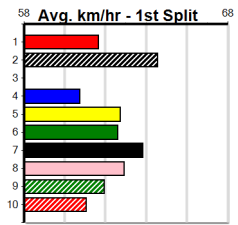

SANDOWN BIG WHEEL (0-2 WINS)(275+R

Distance: 595m, Race Type: Restricted Win, Total Prizemoney: $3,940
1st: $2,640, 2nd: $815, 3rd: $410, 4th: $75

2

7:18PM

(VIC time)

Watchdog Tips:

0 0 0 0

Bet: