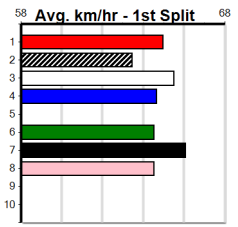

12

10:34PM
(VIC time)

Watchdog Tips: **0 0 0 0** Bet: **.**

Form Box Weight Dist Track Date Time BON Margin 1st/2nd (Time) PIR Checked Comment W/R Split 1 S/P Grade

1 GEANI BALE (NSW)[5]													Winning Boxes							
BEBD B Mar-22 DROOPY'S SYDNEY DYNA UNI													1 2 3 4 5 6 7 8							
Trainer: Thomas Dailly (Anakie)													1 1 1 1 1 1 1							
4th (6)	28.5	450	BAL	R5	12-Jun-24	26.02	25.31	6.50LSTORM KEY (25.58)			M/464	.	.	6.81	$7.60	5	Prize Best Starts Trk/Dst APM	$14,125.00 NBT 27-3-2-5 1-0-0-0 $8245		
3rd (7)	28.1	525	MEP	R11	26-Jun-24	30.53	30.08	3.00LBAY TUDOR (30.33)			M/1112	.	.	5.13	$3.50	5				
5th (2)	28.2	525	MEA	R5	06-Jul-24	30.84	30.06	8.00LBARRY BALE (30.31)			Q/4444	.	.	5.18	$12.50	5				
F (6)	28.4	525	MEP	R5	10-Jul-24	0.00	30.00	.FLY ALI (30.48)			.	V5	.	.	$8.90	5				
Owner(s): B Wheeler																				

2 GENESIS BALE (NSW)[5]													Winning Boxes							
WBD D Mar-22 JS FLAMIN ACE FAITHY BALE													1 2 3 4 5 6 7 8							
Trainer: Correy Grenfell (Anakie)													1 1 1 1 1 1 1							
2nd (3)	31.6	410	HOR	R3	18-Jun-24	23.37	23.08	0.05LMOONLIGHT GRAND (23.37)			M/44	.	.	10.47	$10.10	6G	Prize Best Starts Trk/Dst APM	$8,465.00 NBT 13-4-2-2 4-0-1-1 $7558		
1st (2)	31.2	410	HOR	R4	25-Jun-24	23.47	23.07	0.50LTALKIN' BLUEY (23.50)			Q/22	.	SW	10.71	$3.20	6G				
1st (3)	31.5	485	HOR	R5	02-Jul-24	27.43	27.06	2.50LPATRIOT BRADLEY (27.59)			M/111	.	.	6.63	$4.50	RWH				
3rd (3)	31.6	485	HOR	R8	09-Jul-24	27.65	27.40	1.00LIDYLLIC JAMES (27.58)			M/222	.	.	6.75	$8.90	RWF				
Owner(s): B Wheeler																				

3 WILD SERENA [5]													Winning Boxes							
BK B May-22 ASTON DEE BEE INVICTUS REIGN													1 2 3 4 5 6 7 8							
Trainer: David Bourke (The Basin)													2 1 1 1 1 1 1							
4th (2)	30.6	460	WGL	R6	18-Jun-24	26.15	25.51	2.75LWHATEVER TESS (25.96)			M/223	.	.	6.57	$6.30	RWH	Prize Best Starts Trk/Dst APM	$15,050.00 29.92 10-5-1-0 3-2-0-0 $12222		
2nd (4)	30.9	460	WGL	R5	25-Jun-24	25.87	25.61	3.75LFOR PETE'S SAKE (25.61)			Q/122	.	.	6.55	$25.20	RWF				
1st (8)	30.5	460	WGL	R6	02-Jul-24	26.32	26.16	0.25LEL CRIMP ADORE (26.34)			M/211	.	.	6.56	$1.90	5				
1st (6)	30.6	350	HVL	R7	07-Jul-24	19.27	19.16	1.00LWILL VANSON (19.34)			Q/2	.	.	6.51	$13.40	5				
Owner(s): BILVIS (SYN), A Gwynne, D Bourke																				

4 VALENCIA LOLA [5]													Winning Boxes							
BK B Oct-21 FERNANDO BALE COURTING													1 2 3 4 5 6 7 8							
Trainer: Jennifer Gieschen (Valencia Creek)													3 1 1 1 1 1 1							
1st (1)	25.5	435	SLE	R10	19-Jun-24	24.71	24.41	0.75LFAIRTRADE MARJEN (24.75)			M/111	.	.	5.24	$2.30	5	Prize Best Starts Trk/Dst APM	$12,187.50 FSH 22-4-5-7 0-0-0-0 $7632		
8th (4)	25.0	460	WGL	R6	25-Jun-24	26.46	25.61	7.00LDEADLY CLASS (26.01)			M/578	.	.	6.72	$28.60	5				
2= (4)	25.7	435	SLE	R8	30-Jun-24	24.58	24.46	1.75LFRED ROSE (24.46)			Q/122	.	.	5.19	$21.40	FFA				
6th (6)	25.5	435	SLE	R6	07-Jul-24	24.69	24.39	3.5LSKINNY OLIVE (24.45)			M/355	.	.	5.28	$22.20	FFA				
Owner(s): J Gieschen																				

5 *** VACANT BOX ***													Winning Boxes							
Trainer: Owner(s):