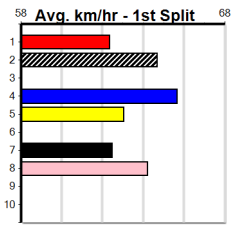

GREYHOUNDS ENTERTAINMENT (2-3 WI

Distance: 515m, Race Type: Restricted Win, Total Prizemoney: $3,340
1st: $2,230, 2nd: $690, 3rd: $345, 4th: $75

4

7:57PM

(VIC time)

Watchdog Tips:

0 0 0 0

Bet:

Form	Box	Weight	Dist	Track	Date	Time	BON	Margin	1st/2nd (Time)	PIR	Checked	Comment	W/R	Split 1	S/P	Grade

1 BERNARDO'S BOY [5]

RBD D Feb-22 BERNARDO VAN EVIE

Trainer: Paul Cusack (Mount Cottrell)

5th (4)	34.8	390	BAL	R9	19-Jun-24	22.78	21.91	7.50	FLYING PETAL (22.26)	M/76	.	.	.	8.88	$77.50	X67
2nd (3)	34.6	400	GEL	R11	25-Jun-24	22.77	22.50	0.50	LORRAINE GEMMA (22.74)	M/51	.	.	.	8.51	$32.40	6G
2nd (5)	34.8	512	MTG	R3	04-Jul-24	30.23	30.12	1.00	OREGON FAVORS (30.16)		.	.	.	4.58	$5.50	RW
1st (4)	35.0	512	MTG	R8	11-Jul-24	30.66	30.66	0.75	LASTON COLETTE (30.72)		.	.	.	4.50	$3.20	RW

Owner(s): L Stow

Winning Boxes

1	2	3	4	5	6	7	8
1	1	1					
Prize	$2,875.00						
Best	FSH						
Starts	13-3-4-0						
Trk/Dst	0-0-0-0						
APM	$1925						

2 SHIV ROY [5]

RF B Feb-22 ZAMBORA BROCKIE BELT UP TUBSY

Trainer: David Bourke (The Basin)

1st (2)	29.7	460	WGL	R5	13-Jun-24	26.14	26.03	2.75	LOUR BLUE HAZE (26.33)	M/221	.	.	.	6.65	$1.70	X67
5th (8)	29.8	460	WGL	R4	18-Jun-24	26.40	25.51	5.50	POT OF GOLD (26.02)	M/455	.	.	.	6.67	$4.30	X67
1st (4)	29.9	460	WGL	R5	04-Jul-24	26.66	26.13	2.50	ELLE GEM (26.83)	M/443	.	SW	.	6.89	$2.70	RW
6th (4)	29.8	515	SAP	R12	08-Jul-24	30.42	29.50	7.50	TARGET RANGE (29.92)	M/3555	.	.	.	5.23	$4.20	5NP

Owner(s): C Flynn

Winning Boxes

1	2	3	4	5	6	7	8
1	1	1					1
Prize	$3,150.00						
Best	NBT						
Starts	12-3-0-0						
Trk/Dst	2-0-0-0						
APM	$2705						

3 *** VACANT BOX ***

Trainer:
Owner(s):

Winning Boxes

1	2	3	4	5	6	7	8
1							
Prize							
Best							
Starts							
Trk/Dst							
APM							

4 XISAN BALE (NSW)[6]

BK D Feb-22 DROOPYS SYDNEY WINNIE ALLEN

Trainer: Thomas Dailly (Anakie)

7th (1)	30.4	450	SHP	R6	17-Jun-24	25.83	25.17	9.50	SHINY INK (25.17)	M/767	.	.	.	6.67	$3.60	RWH
2nd (8)	30.2	525	MEP	R10	26-Jun-24	30.56	30.08	1.00	HIBIKI BLUE (30.50)	M/2111	.	.	.	5.14	$2.50	X67
7th (7)	30.7	525	MEA	R3	06-Jul-24	31.29	30.06	14.00	FLY ALI (30.34)	M/3667	.	.	.	5.18	$10.90	X67
3rd (6)	30.9	525	MEP	R9	10-Jul-24	30.50	30.00	3.25	REANNA'S PRIDE (30.28)	M/2233	.	SW	.	5.12	$8.10	X67H

Owner(s): B Wheeler

Winning Boxes

1	2	3	4	5	6	7	8
1							1
Prize	$6,405.00						
Best	FSH						
Starts	14-2-3-2						
Trk/Dst	0-0-0-0						
APM	$4764						

5 PENNY INTENTION [6]

BK B Nov-21 AUSSIE INFRARED JANE'S INTENTION

Trainer: Taylor O'Neill (Pearcedale)

6th (4)	32.8	515	SAN	R2	24-May-24	30.50	29.17	9.00	LOVELY LAINEY (29.89)	S/8666	.	.	.	5.34	$11.30	X67F
5th (4)	33.1	515	SAN	R2	30-May-24	30.45	29.95	6.50	FLYING DINAR (30.01)	M/7655	.	.	.	5.32	$47.60	6G
4th (1)	33.2	400	WGL	R2	02-Jul-24	23.58	22.51	7.00	HERE HUGO (23.10)	M/54	.	.	.	8.86	$6.10	X67H
2nd (4)	32.8	460	WGL	R5	11-Jul-24	26.97	26.48	5.00	JOY RIDE (26.62)	S/542	.	.	.	6.84	$2.40	T3-RW

Owner(s): O'Neill Racing (SYN), T O'Neill, T O'Neill, T O'Neill, M O'Neill

Winning Boxes

1	2	3	4	5	6	7	8
			2				
Prize	$4,685.00						
Best	30.10						
Starts	13-2-1-4						
Trk/Dst	3-1-0-0						
APM	$3183						

6 *** VACANT BOX ***

Trainer:
Owner(s):

Winning Boxes

1	2	3	4	5	6	7	8
1							
Prize							
Best							
Starts							
Trk/Dst							
APM