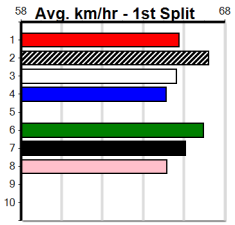

MOND WINDOWS & DOORS

Distance: 595m, Race Type: Mixed 4/5, Total Prizemoney: $4,445
1st: $2,990, 2nd: $920, 3rd: $460, 4th: $75

6

8:37PM
(VIC time)

Watchdog Tips: **0** **0** **0** **0** **Bet:** .

Form	Box	Weight	Dist	Track	Date	Time	BON	Margin	1st/2nd (Time)	PIR	Checked	Comment	W/R	Split 1	S/P	Grade	Winnings Boxes									
1	PIERRE BALE (NSW)[4]																	1	2	3	4	5	6	7	8	
RF	D				Aug-20		ORSON ALLEN												7	3	4	1	1		1	3
																		Prize Best	$88,372.50							
																		Starts	99-20-12-16							
																		Trk/Dst	6-0-0-3							
																		APM	$7391							
2	KISS FOR LUCK [4]																	1	2	3	4	5	6	7	8	
WRF	B				Nov-21		FERNANDO BALE											1	2	2	2			2		
																		Prize Best	$49,765.00							
																		Starts	29-9-4-3							
																		Trk/Dst	3-2-1-0							
																		APM	$16076							
3	MRS. AVENGER [5]																	1	2	3	4	5	6	7	8	
BK	B				May-21		HOOKE ON SCOTCH											2		2			1	1	2	
																		Prize Best	$47,840.00							
																		Starts	32-8-2-2							
																		Trk/Dst	1-0-0-0							
																		APM	$10096							
4	MY MARGOT [5]																	1	2	3	4	5	6	7	8	
RF	B				Feb-21		BERNARDO											1						1		3
																		Prize Best	$21,481.88							
																		Starts	51-5-5-9							
																		Trk/Dst	11-1-1-3							
																		APM	$6402							
5	*** VACANT BOX ***																	Winnings Boxes								
Trainer:																										
Owner(s):																										
6	FLED THE SCENE [5]																	1	2	3	4	5	6	7	8	
BK	D				Dec-21		FERNANDO BALE											1	2	1			2	2	2	
																		Prize Best	$51,347.50							
																		Starts	31-10-10-3							
																		Trk/Dst	4-1-1-1							
																		APM	$30479							
7	JAMIE BALE (NSW)[4]																	1	2	3	4	5	6	7	8	
BK	D				Nov-21		DYNA VILLA											3	2	2	1	2				
																		Prize Best	$53,550.00							
																		Starts	33-10-4-4							
																		Trk/Dst	4-2-2-0							
																		APM	$24849							
8	SPIRIT WORLD [4]																	1	2	3	4	5	6	7	8	
BE	B				Aug-20		AUSSIE INFRARED											2		1	1		1		1	
																		Prize Best	$27,900.00							
																		Starts	57-6-11-10							
																		Trk/Dst	9-1-1-1							
																		APM	$5182							
9	*** NO RESERVE ***																	Winnings Boxes								
Trainer:																										
Owner(s):																										
10	*** NO RESERVE ***																	Winnings Boxes								
Trainer:																										
Owner(s):