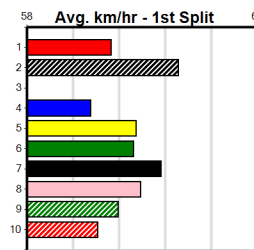

Distance: 595m, Race Type: Restricted Win, Total Prizemoney: $3,940
1st: $2,640, 2nd: $815, 3rd: $410, 4th: $75

Watchdog Tips:

Bet:

Form Box	Wgt	Dist	Track	Date	Time	BON	Margin	1st/2nd (Time)	PIR	Checked	Comment	WR	Split 1	S/P	Grade

NOAH'S BEST [7]
RF Dog May-22 Sire: **ORSON ALLEN** Dam: **MILLY MAC**
Owner(s): **B Mcintyre** Trainer: **Brett Mcintyre (Exford)**
Winning Distances: < 300m (0) 300 - 399m (0) 400 - 499m (1) 500 - 599m (0) 600 - 699m (0) > 700m (0)
Winning Weights: **36.1(1)**

4th (7)	35.8	460	GEL	R9	25-Mar-24	27.03	25.97	9.50L FINNIS BALE (26.38)	M/777				7.15	$4.90	M
3rd (2)	35.8	450	SHP	R2	01-Apr-24	25.77	25.11	4.25L MAGNET MOVER (25.48)	S/764				6.91	$20.60	M
5th (4)	35.9	525	MEP	R2	10-Apr-24	31.16	29.82	16.00 ZIPPING KAI (30.06)	M/7555				5.37	$11.50	MH
4th (4)	36.0	525	MEP	R1	17-Apr-24	31.09	29.95	17.00 TAMMY MCIVOR (29.95)	M/6445				5.35	$12.90	M
4th (1)	36.1	425	BEN	R2	26-Apr-24	24.36	23.85	4.25L BIT COOL (24.08)	M/564				6.72	$8.50	M
3rd (7)	36.2	515	SAP	R1	05-May-24	30.27	29.71	1.75L STAR BRIE (30.16)	S/3333				5.37	$9.50	M
2nd (8)	36.2	460	GEL	R2	28-Jun-24	26.40	25.58	7.00L BOMB LUCA (25.94)	M/433				6.84	$2.10	MH
1st (6)	36.1	460	GEL	R4	05-Jul-24	26.26	25.54	1.5L BOMB LUCA (26.35)	M/444				6.81	$16.00	MF

Last 3 wins NOT included above

Bx	1st	2nd	3rd	4th	5th	6th	7th	8th
1								
2			1					
3								
4				1	1			
5								
6	1							
7			1	1				
8		1						

Prize Best	$4250.00
Starts	FSTD
Trk/Dts	8-1-1-2
APM	0-0-0-0
	2938

NORM'S LUCY [M]
BK Bitch Mar-22 Sire: **SHIMA SHINE** Dam: **LAKEVIEW ISLA**
Owner(s): **M Mcquillen** Trainer: **Jordan Mcquillen (Lara)**
Winning Distances: < 300m (0) 300 - 399m (0) 400 - 499m (0) 500 - 599m (0) 600 - 699m (0) > 700m (0)
Winning Weights:

2nd (8)	29.6	410	HOR	R1	26-Apr-24	23.86	23.65	3.00L SOLO EFFORT (23.65)	M/34				10.77	$7.30	M
3rd (7)	29.4	435	SLE	R2	05-May-24	25.20	24.32	3.5L PAW XANDER (24.96)	M/754				5.54	$7.40	M
7th (4)	29.6	525	MEP	R2	15-May-24	31.75	30.12	20.00 PAW YASMIN (30.36)	M/5777				5.29	$36.00	M
3rd (8)	30.2	500	BEN	R2	22-May-24	29.08	28.35	0.75L PYRENEES CHATEAU (29.03)	M/222				6.73	$4.70	M
3rd (8)	30.4	500	BEN	R2	29-May-24	28.61	28.33	3.75L TUDOR PEAK (28.36)	M/333				6.80	$3.10	T3-RW
2nd (2)	29.9	525	MEP	R2	12-Jun-24	30.55	29.89	0.50L REGAL BARRY (30.53)	Q/1111				5.12	$13.20	M
3rd (1)	29.7	525	MEP	R1	19-Jun-24	30.68	30.06	5.50L PAW FLASH (30.30)	Q/1123				5.15	$4.50	M
4th (7)	30.0	525	MEP	R1	26-Jun-24	30.68	30.08	9.00L THEEGALA (30.08)	M/3344				5.23	$11.30	MH

Last 3 wins NOT included above

Bx	1st	2nd	3rd	4th	5th	6th	7th	8th
1			1					
2		1						
3								
4								1
5								
6						1		
7			1	1	1			
8		1	3					1

Prize Best	$2160.00
Starts	FSH
Trk/Dts	12-0-2-5
APM	0-0-0-0
	1752