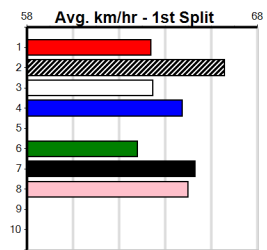

9

9:38PM

(VIC time)

Distance: 515m, Race Type: Grade 5 Heat, Total Prizemoney: $3,340
1st: $2,230, 2nd: $690, 3rd: $345, 4th: $75

Watchdog Tips:

Bet:

Form Box Wgt Dist Track Date Time BON Margin 1st/2nd (Time) PIR Checked Comment W/R Split 1 S/P Grade

1

BUN TORNADO [5]
BK Bitch Jun-22 Sire: DROOPYS SYDNEY Dam: GYPSY BUN
Owner(s): G Dailly Trainer: Thomas Dailly (Anakie)
Winning Distances: < 300m (0) 300 - 399m (0) 400 - 499m (2) 500 - 599m (2) 600 - 699m (0) > 700m (0)
Winning Weights: 27.0(1) 27.3(1) 27.4(1) 27.8(1)

Pos	Horse	Wgt	Dist	Track	Date	Time	BON	Margin	1st/2nd (Time)	PIR	Checked	Comment	W/R	Split 1	S/P	Grade
4th	(6)	27.4	525	MEA	R10	27-Apr-24	30.77	29.69	12.00 STORMY DAY (29.97)	M/4565	.	.	.	5.23	$9.80	5H
6th	(3)	27.4	450	BAL	R4	02-May-24	25.79	25.09	5.50L ASTON AURELIA (25.42)	M/764	.	.	.	6.79	$14.20	RWH
2nd	(6)	27.6	525	MEA	R12	11-May-24	30.64	29.86	2.75L RAYA STAR (30.45)	M/2221	.	.	.	5.24	$16.40	5
4th	(5)	27.2	525	MEA	R11	18-May-24	30.93	29.96	6.00L ARTISAN ARTIST (30.51)	M/6644	.	.	.	5.32	$8.90	5
6th	(2)	27.0	525	MEA	R3	22-Jun-24	31.18	29.65	7.00L CABAO LAPIS (30.71)	M/1576	.	.	.	5.20	$7.30	5
7th	(7)	27.0	460	GEL	R8	28-Jun-24	26.20	25.58	9.00L MEPUNGA OLLIE (25.58)	M/888	.	.	.	6.78	$78.30	X45
4th	(7)	26.5	450	BAL	R6	03-Jul-24	25.76	25.11	2.25L ZIPPING MOFFAT (25.60)	M/873	.	.	.	6.86	$22.50	X45
5th	(3)	26.5	515	SAN	R11	11-Jul-24	30.79	29.54	15.00 SON OF CINDY (29.79)	M/5465	.	.	.	5.25	$24.30	5

Last 3 wins NOT included above

1st	(6)	27.3	525	MEP	R3	28-Feb-24	30.10	30.05	5.50L CABAO LAPIS (30.45)	Q/3331	.	SW	.	5.16	$6.70	7
1st	(1)	27.0	525	MEP	R4	03-Apr-24	30.28	29.91	4.25L GRIDLOCKED (30.57)	Q/1111	.	.	.	5.17	$2.20	X67H
1st	(4)	27.4	450	BAL	R5	24-Apr-24	25.79	25.24	0.75L BETSIE BALE (25.83)	M/676	.	.	.	6.79	$5.70	5

Box History

Bx	1st	2nd	3rd	4th	5th	6th	7th	8th
1	1			1				
2				1		1	1	
3		2		1	1	1		
4	1		1	1				
5								
6	1	1		1		2		
7	1			1			1	
8								

Prize Best Starts Trk/Dts APM $12260.00 NBT 22-4-3-1 2-0-0-0 6124