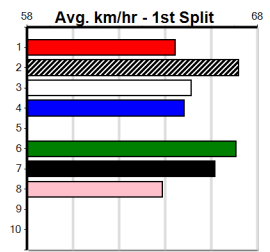

HARD STYLE RICO AT STUD

Distance: 515m, Race Type: Mixed 4/5, Total Prizemoney: $3,875
1st: $2,600, 2nd: $800, 3rd: $400, 4th: $75

Watchdog Tips: [ ] [ ] [ ] [ ] Bet: [ ]

Form Box Wgt Dist Track Date Time BON Margin 1st/2nd (Time) PIR Checked Comment W/R Split 1 S/P Grade

TIGGER INTENTION [4]
BD Dog Jul-20 Sire: FERNANDO BALE Dam: JANE'S INTENTION
Owner(s): O'Neill Racing (SYN), T O'Neill, T O'Neill, M O'Neill
Winning Distances: < 300m (0) 300 - 399m (0) 400 - 499m (1) 500 - 599m (2) 600 - 699m (3) > 700m (0)
Winning Weights: 33.1(2) 33.4(2) 33.8(1) 33.9(1)
2nd (6) 33.6 595 SAP R6 22-Oct-23 34.59 34.16 6.50L GET READY DORA (34.16) M/4222 . . . 9.35 $36.50 RWH
7th (8) 33.5 595 SAN R4 26-Oct-23 34.76 34.04 9.50L GET READY DORA (34.11) Q/5677 . V14 . 9.40 $31.20 RWF
4th (7) 33.8 460 WGL R6 23-Apr-24 26.39 25.67 4.25L JIMMY THE PUMPER (26.10) M/657 . . . 6.64 $26.80 5
4th (6) 34.1 460 WGL R6 07-May-24 26.35 26.07 1.25L TEDDY BOX (26.27) M/655 . . . 6.77 $24.10 5
1st (6) 33.9 515 SAP R5 13-May-24 29.86 29.81 2.50L MISS SCOTCH LESS (30.03) Q/2311 . SW . 5.19 $4.20 5
7th (6) 34.0 515 SAN R12 24-May-24 30.42 29.17 7.50L SIT AND STEER (29.91) M/7777 . . . 5.27 $27.10 5
5th (1) 33.7 460 WGL R6 02-Jul-24 26.68 26.16 5.50L WILD SERENA (26.32) M/544 . . W 6.77 $23.80 5
3rd (4) 33.5 460 WGL R8 11-Jul-24 26.65 26.48 2.25L MY JUANITA (26.50) M/876 . . . 6.89 $4.80 T3-5
Last 3 wins NOT included above
1st (2) 33.1 600 MEP R9 28-Sep-22 34.71 34.46 3.75L HECTOR INTENTION (34.97) Q/1111 . . . 9.12 $2.20 X67
1st (4) 33.1 660 BAL R3 05-Oct-22 38.69 38.68 2.50L LOCHAN AURA (38.85) M/3111 . SW . 13.03 $1.80 RWH
1st (3) 33.8 515 SAN R2 29-Dec-22 29.77 29.32 1.75L DARKENED SPIRITS (29.89) M/1111 . SW . 5.20 $15.60 5

Box History
Bx 1st 2nd 3rd 4th 5th 6th 7th 8th
1 1 1 7 2 1 1 1
2 2 1 1 2 1 1 1
3 1 1 1 1 1 1 1
4 1 1 1 3 2 1 1
5 1 1 2 2 1 1
6 2 1 1 2 1 1 1
7 3 3 1 1 1 1
8 2 1 2 1 2 2 2
Prize Best $45832.86
Starts 29.77(3)-29/12/22
Trk/Dts 61-67-14
APM 13-2-1-2 3470