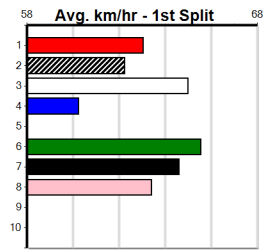

Owner(s):
 Winning Distances: < 300m (0) 300 - 399m (0) 400 - 499m (0) 500 - 599m (0) 600 - 699m (0) > 700m (0)
 Winning Weights:

Box History

5

8:15PM

(VIC time)

Distance: 515m, Race Type: Mixed 6/7, Total Prizemoney: \$3,340
1st: \$2,230, 2nd: \$690, 3rd: \$345, 4th: \$75