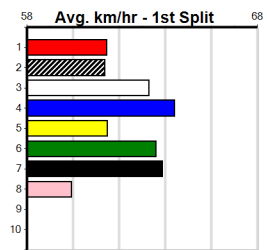

Distance: 595m, Race Type: Grade 5, Total Prizemoney: $3,940
1st: $2,640, 2nd: $815, 3rd: $410, 4th: $75

Watchdog Tips:

Bet:

Table with columns: Form Box, Wgt, Dist, Track, Date, Time, BON, Margin, 1st/2nd (Time), PIR, Checked, Comment, WR, Split 1, S/P, Grade

REV QUERIDA [5]
BK Bitch Mar-22 Sire: SHIMA SHINE Dam: JD REVELATION
Owner(s): P Hammerstein
Trainer: Douglas Hammerstein (Ararat)
Winning Distances: < 300m (0) 300 - 399m (0) 400 - 499m (3) 500 - 599m (0) 600 - 699m (0) > 700m (0)
Winning Weights: 29.1(1) 29.2(1) 29.6(1)
Box History table and Prize Best Starts Trk/Dts APM

SUMMER LOVIN' [5]
BK Bitch Jan-20 Sire: MY REDEEMER Dam: SUMMER NIGHTS
Owner(s): D Plumridge
Trainer: David Plumridge (Scoresby)
Winning Distances: < 300m (0) 300 - 399m (0) 400 - 499m (1) 500 - 599m (3) 600 - 699m (0) > 700m (1)
Winning Weights: 26.6(1) 26.7(2) 27.4(1) 27.6(1)
Box History table and Prize Best Starts Trk/Dts APM

ULTIMATE JEWEL [5]
BK Bitch Dec-21 Sire: FERNANDO BALE Dam: ELUSIVE JEWEL
Owner(s): N Beltran
Trainer: Christian Schmidt (Devon Meado)
Winning Distances: < 300m (0) 300 - 399m (0) 400 - 499m (2) 500 - 599m (2) 600 - 699m (0) > 700m (0)
Winning Weights: 28.3(1) 28.8(1) 29.2(1) 29.5(1)
Box History table and Prize Best Starts Trk/Dts APM

AMAZED BY YOU [5]
F Bitch May-21 Sire: HARD STYLE RICO Dam: DYNA QUOTA
Owner(s): TWO BRANDO'S (SYN), S Brandon, D Brandon, D Atkin
Trainer: Debra Brandon (Cranbourne East)
Winning Distances: < 300m (0) 300 - 399m (0) 400 - 499m (1) 500 - 599m (4) 600 - 699m (1) > 700m (0)
Winning Weights: 28.7(1) 28.8(1) 29.0(1) 29.1(1) 29.4(1) 29.7(1)
Box History table and Prize Best Starts Trk/Dts APM

CATCH A RAINBOW [5]
BK Bitch Nov-21 Sire: GET IT GIZMO Dam: MISS FIREBIRD
Owner(s): C Pirani
Trainer: Cheryl Pirani (Boronia)
Winning Distances: < 300m (0) 300 - 399m (0) 400 - 499m (3) 500 - 599m (0) 600 - 699m (0) > 700m (0)
Winning Weights: 28.2(1) 28.3(1) 28.5(1)
Box History table and Prize Best Starts Trk/Dts APM