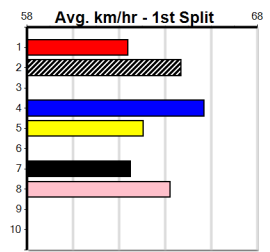

4

7:57PM

(VIC time)

Distance: 515m, Race Type: Restricted Win, Total Prizemoney: $3,340
1st: $2,230, 2nd: $690, 3rd: $345, 4th: $75

Watchdog Tips:

Bet:

Table with columns: Form Box, Wgt, Dist, Track, Date, Time, BON, Margin, 1st/2nd (Time), PIR, Checked, Comment, WR, Split 1, S/P, Grade

BERNARDO'S BOY [5]
RBD Dog Feb-22 Sire: BERNARDO Dam: VAN EVIE
Owner(s): L Stow
Trainer: Paul Cusack (Mount Cottrell)
Winning Distances: < 300m (0) 300 - 399m (0) 400 - 499m (2) 500 - 599m (1) 600 - 699m (0) > 700m (0)
Winning Weights: 34.8(1) 35.0(1) 36.1(1)
7th (3) 35.4 305 MTG R3 11-Apr-24 18.44 17.59 10.00 QUANTUM'S DREAM (17.73) 6.08 $3.80 RW
1st (3) 34.8 400 MTG R10 25-Apr-24 23.47 23.19 3.00L JUST PADDY (23.69) 0 11.18 $4.80 RW
4th (7) 35.0 400 MTG R11 02-May-24 24.01 22.97 7.50L CRICKET TRAGIC (23.48) 11.38 $6.00 RW
4th (8) 34.7 400 MTG R4 13-Jun-24 23.54 22.99 6.00L CHESTER DEEDS (23.14) 11.22 $17.00 RW
5th (4) 34.8 390 BAL R9 19-Jun-24 22.78 21.91 7.50L FLYING PETAL (22.26) M/76 8.88 $77.50 X67
2nd (3) 34.6 400 GEL R11 25-Jun-24 22.77 22.50 0.50L MORAINÉ GEMMA (22.74) M/51 8.51 $32.40 6G
2nd (5) 34.8 512 MTG R3 04-Jul-24 30.23 30.12 1.00L OREGON FAVORS (30.16) 4.58 $5.50 RW
1st (4) 35.0 512 MTG R8 11-Jul-24 30.66 30.66 0.75L ASTON COLETTE (30.72) 4.50 $3.20 RW
Last 3 wins NOT included above
1st (1) 36.1 400 MTG R2 01-Feb-24 23.59 23.02 7.50L ASTON BOEING (24.11) 0 SAMP 11.16 $1.75 M

SHIV ROY [5]
RF Bitch Feb-22 Sire: ZAMBORA BROCKIE Dam: BELT UP TUBSY
Owner(s): C Flynn
Trainer: David Bourke (The Basin)
Winning Distances: < 300m (0) 300 - 399m (0) 400 - 499m (3) 500 - 599m (0) 600 - 699m (0) > 700m (0)
Winning Weights: 29.7(1) 29.8(1) 29.9(1)
8th (6) 30.3 515 SAN R2 18-Apr-24 30.93 29.79 15.00 LADY WILSON (29.93) M/6888 5.29 $10.60 X67
4th (7) 29.9 350 HVL R4 05-May-24 19.78 19.09 3.00L CHAVERO (19.58) M/2 6.62 $6.30 X67H
7th (7) 30.0 525 MEP R5 29-May-24 31.28 29.92 18.00 HOLDEN BALE (30.04) M/4777 5.19 $21.20 X67H
4th (3) 29.8 350 HVL R2 09-Jun-24 19.77 19.29 5.50L FROG MARCH (19.41) Q/4 6.74 $9.00 X67
1st (2) 29.7 460 WGL R5 13-Jun-24 26.14 26.03 2.75L OUR BLUE HAZE (26.33) M/221 6.65 $1.70 X67
5th (8) 29.8 460 WGL R4 18-Jun-24 26.40 25.51 5.50L POT OF GOLD (26.02) M/455 6.67 $4.30 X67
1st (4) 29.9 460 WGL R5 04-Jul-24 26.66 26.13 2.50L ELLE GEM (26.83) M/443 SW 6.89 $2.70 RW
6th (4) 29.8 515 SAP R12 08-Jul-24 30.42 29.50 7.50L TARGET RANGE (29.92) M/3555 5.23 $4.20 5NP
Last 3 wins NOT included above
1st (8) 29.8 460 WGL R3 11-Apr-24 25.83 25.83 13.00 TAKE A CARNATION (26.71) Q/111 6.57 $2.00 T3-M

*** VACANT BOX ***
Sire: Dam:
Owner(s):
Trainer:
Winning Distances: < 300m (0) 300 - 399m (0) 400 - 499m (0) 500 - 599m (0) 600 - 699m (0) > 700m (0)
Winning Weights: