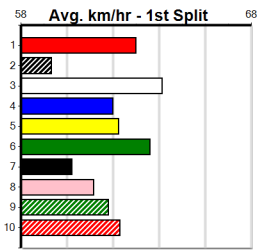

SPIN FOR CASH THURSDAYS AT SANDOWN

1
7:00PM

(VIC time)

Distance: 515m, Race Type: Maiden, Total Prizemoney: $2,860
1st: $1,900, 2nd: $590, 3rd: $295, 4th: $75

Watchdog Tips: ☐ ☐ ☐ ☐ ☐ Bet:

1

CANYA STRIKER (NSW)[M]
BK Dog Oct-22 Sire: SHIMA SHINE Dam: JOYFUL
Owner(s): Lalli Cremona (SYN), F Cremona, N Lalli
Winning Distances: < 300m (0) 300 - 399m (0) 400 - 499m (0) 500 - 599m (0) 600 - 699m (0) > 700m (0)
Winning Weights:
2nd (4) 33.0 450 TRA R2 03-May-24 25.34 24.78 3.00L DR. YELLOWSTONE (25.15) S/422 6.80 $2.50 M
2nd (8) 33.5 450 TRA R3 10-May-24 25.18 24.65 1.75L ROSS STREET PETE (25.07) M/322 6.81 $1.20 RW
5th (3) 33.8 460 WGL R1 14-May-24 26.64 25.86 6.50L TELL ME NOW (26.19) M/555 6.83 $2.50 M
6th (6) 32.9 525 MEP R1 10-Jul-24 30.87 30.00 3.5L TAPPET (30.63) Q/2555 5.22 $5.90 M

Box History

Bx	1st	2nd	3rd	4th	5th	6th	7th	8th
1								
2								
3					1			
4		1						
5								
6						1		
7								
8		1						

Prize Best $1120.00 FSH
Starts 4-0-2-0
Trk/Dts 0-0-0-0
APM 672

Last 3 wins NOT included above

2

TAKE A CARNATION [M]
BK Bitch Oct-20 Sire: MY BRO FABIO Dam: STARLIGHT JILL
Owner(s): DIRTY RATS TWO (SYN), S Jack, S Burke
Winning Distances: < 300m (0) 300 - 399m (0) 400 - 499m (0) 500 - 599m (0) 600 - 699m (0) > 700m (0)
Winning Weights:
5th (7) 30.1 460 WGL R3 04-Jun-24 26.79 26.11 6.00L WRONG MISSY (26.37) M/766 7.09 $98.00 T3-M
6th (6) 30.3 515 SAP R1 10-Jun-24 30.63 29.57 9.50L LAPIS LAZULI (29.98) S/8866 5.48 $108.10 M
7th (3) 30.8 350 HVL R9 14-Jun-24 20.30 19.40 4.50L MY BOY TED (19.98) M/8 7.12 $33.20 T3-M
7th (2) 30.4 595 SAP R2 17-Jun-24 35.63 34.30 14.00 MY SLICK RICK (34.69) S/8877 10.10 $46.60 RW
5th (2) 30.3 460 GEL R2 22-Jun-24 26.76 26.08 8.00L HURDLING HAROLD (26.23) S/776 7.15 $49.10 M
3rd (1) 30.5 460 WGL R2 27-Jun-24 26.63 26.09 0.75L AXEL'S RADAR (26.58) M/444 6.83 $41.00 M
6th (7) 30.2 595 SAP R3 01-Jul-24 35.85 34.56 16.00 GRACE BURGESS (34.78) S/8887 9.95 $122.40 RW
3rd (5) 30.0 460 WGL R1 11-Jul-24 27.07 26.48 2.75L SCOTTY'S STACY (26.89) S/884 6.99 $79.40 T3-M

Box History

Bx	1st	2nd	3rd	4th	5th	6th	7th	8th
1		3	1	3		1	1	
2					2	1	1	1
3				1		2	1	
4		1		3			2	1
5			3	1	3	1	2	
6			3	1	4	1	2	
7			1	1	3	4	2	
8		1	1	1	1	2		1

Prize Best $5050.00 NBT
Starts 64-0-5-9
Trk/Dts 16-0-0-1
APM 1627

Last 3 wins NOT included above

3

VISTA YTTRIUM [M]
BK Dog Oct-22 Sire: ASTON RUPEE Dam: GYPSY VISTA
Owner(s): G Dailly
Winning Distances: < 300m (0) 300 - 399m (0) 400 - 499m (0) 500 - 599m (0) 600 - 699m (0) > 700m (0)
Winning Weights:
3rd (4) 35.6 525 MEP R1 26-Jun-24 30.60 30.08 8.00L THEEGALA (30.08) M/5433 5.31 $3.80 MH
2nd (3) 35.7 525 MEA R1 06-Jul-24 30.34 30.06 2.00L THEEGALA (30.20) M/4333 5.21 $6.00 MF
2nd (5) 35.7 525 MEP R1 10-Jul-24 30.70 30.00 1.00L TAPPET (30.63) S/5433 5.24 $2.10 M

Box History

Bx	1st	2nd	3rd	4th	5th	6th	7th	8th
1								
2								
3			1					
4				1				
5					1			
6								
7								
8								

Prize Best $2705.00 FSH
Starts 3-0-2-1
Trk/Dts 0-0-0-0
APM 2705

Last 3 wins NOT included above