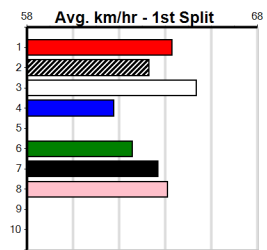

Last 3 wins NOT included above

Prize Best Starts	\$410.00
Trk/Dts	FSH
APM	4-0-0-1
	0-0-0-0
	410

3

7:39PM

(VIC time)

Distance: 515m, Race Type: Grade 7, Total Prizemoney: \$3,340
1st: \$2,230, 2nd: \$690, 3rd: \$345, 4th: \$75