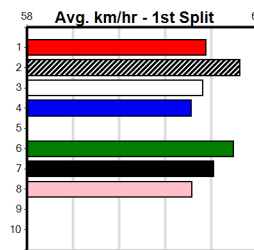

MOND WINDOWS & DOORS

6

8:37PM

(VIC time)

Distance: 595m, Race Type: Mixed 4/5, Total Prizemoney: $4,445
1st: $2,990, 2nd: $920, 3rd: $460, 4th: $75

Watchdog Tips:

Bet:

Form Box	Wgt	Dist	Track	Date	Time	BON	Margin	1st/2nd (Time)	PIR	Checked	Comment	WR	Split 1	S/P	Grade

PIERRE BALE (NSW)[4]

RF Dog Aug-20 Sire: **ORSON ALLEN** Dam: **DYNA HADRIA** Trainer: **Clinton Rand (Heyfield)**

Owner(s): DCD (SYN), C Rand, D Simpson
Winning Distances: < 300m (0) 300 - 399m (0) 400 - 499m (10) 500 - 599m (7) 600 - 699m (3) > 700m (0)
Winning Weights: 32.2(1) 33.0(1) 33.6(1) 33.7(2) 34.0(2) 34.4(1) 35.1(2) 35.2(1) 35.3(2) 35.4(1) 35.6(4) 35.7(2)

4th (7)	33.9	435	SLE	R6	12-May-24	24.53	24.08	6.50L ZARA MARNIE (24.08)	M/444	.	.	.	5.36	$65.30	FFA
7th (6)	33.3	435	SLE	R9	19-May-24	24.97	24.45	7.50L LASSARD (24.45)	M/467	.	.	.	5.33	$7.80	X45
1st (1)	33.6	510	SLE	R6	02-Jun-24	28.83	28.83	3.25L MILLARA'S MONEY (29.05)	Q/111	.	.	.	9.09	$9.00	X45
5th (4)	33.6	500	TRA	R8	07-Jun-24	28.49	27.68	12.00 SWINDLED (27.68)	M/555	.	.	.	9.39	$19.80	X45
6th (6)	33.5	510	SLE	R8	16-Jun-24	29.69	28.62	16.00 TANGELA BALE (28.64)	M/755	.	.	.	9.66	$55.10	X34
2nd (2)	33.3	515	SAP	R8	24-Jun-24	29.83	29.46	3.75L FERNANDO PHIL (29.58)	Q/1222	.	.	.	5.10	$9.30	X45
6th (4)	33.3	595	SAP	R6	01-Jul-24	35.04	34.56	3.25L LOTTIE INTENTION (34.83)	M/4334	.	.	.	9.46	$3.30	X45
4th (6)	33.8	515	SAP	R6	08-Jul-24	30.27	29.50	6.50L CRACKERJACK BULL (29.84)	M/1455	.	.	.	5.11	$40.10	X34

Last 3 wins NOT included above

1st (3)	35.2	600	MEA	R7	01-Jul-23	34.65	34.65	1.00L XYLAN BALE (34.72)	M/3442	.	SW	.	9.10	$5.30	X45
1st (8)	35.7	500	BEN	R8	04-Nov-23	28.25	28.15	1.00L MILITANT STORM (28.32)	M/222	.	SW	.	6.62	$6.00	X45
1st (3)	35.6	450	TRA	R6	31-Jan-24	25.17	25.04	1.75L ASPERITAS (25.27)	M/212	.	.	.	6.62	$6.70	5

Box History

Bx	1st	2nd	3rd	4th	5th	6th	7th	8th
1	7	6	3	2				
2	3	3		2			1	
3	4		1	2	2	2	1	
4	1		4	1	3	2	1	1
5	1		1	3	2			
6		1	2	4	2	2	2	1
7	1		2	6		1		
8	3	2	3	3	1			1

Prize	$88372.50							
Best	NBT							
Starts	99-20-12-16							
Trk/Dts	6-0-0-3							
APM	7391