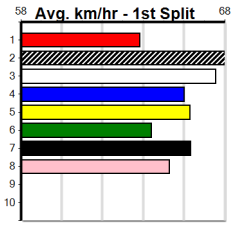

5

12:11PM

(VIC time)

Watchdog Tips:

0 0 0 0

Bet:

Form Box Weight Dist Track Date Time BON Margin 1st/2nd (Time) PIR Checked Comment W/R Split 1 S/P Grade

Main race results table with columns: Race #, Name, Trainer, Date, Time, BON, Margin, 1st/2nd (Time), PIR, Checked, Comment, W/R, Split 1, S/P, Grade, and Winning Boxes.