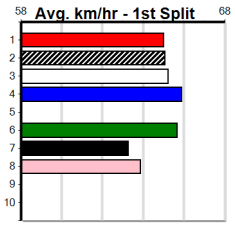

SPORTSBET HT2 (1-4 WINS)

Distance: 390m, Race Type: Restricted Win Heat, Total Prizemoney: $2,925
1st: $1,950, 2nd: $600, 3rd: $300, 4th: $75

10

1:57PM

(VIC time)

Watchdog Tips: 0 0 0 0 **Bet:** .