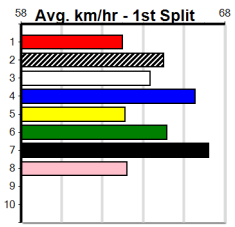

SPORTSBET HT3 (1-4 WINS)

Distance: 390m, Race Type: Restricted Win Heat, Total Prizemoney: \$2,925
1st: \$1,950, 2nd: \$600, 3rd: \$300, 4th: \$75

11

2:17PM

(VIC time)

Watchdog Tips:

0 0 0 0

Bet: