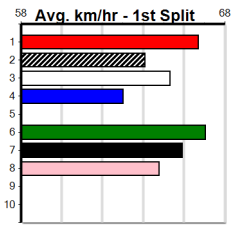

SPORTSBET HT1(1-4 WINS)

Distance: 390m, Race Type: Restricted Win Heat, Total Prizemoney: $2,925
1st: $1,950, 2nd: $600, 3rd: $300, 4th: $75

9

1:37PM

(VIC time)

Watchdog Tips:

0 0 0 0

Bet:

Form	Box	Weight	Dist	Track	Date	Time	BON	Margin	1st/2nd (Time)	PIR	Checked	Comment	W/R	Split 1	S/P	Grade

1 SUMMER KOBIE [5]
BK D May-22 **KOBLENZ** **SUMMER NIGHTS**

Trainer: Jennifer Thorpe (Arthurs Creek)

1st	(8)	33.0	425	BEN	R5	07-Jun-24	23.85	23.85	1.00LGO GO EVIE (23.91)	Q/111	.	SW	.	6.38	$8.80	SH
8th	(3)	33.1	390	SHP	R4	15-Jun-24	22.53	21.85	9.50LUNLEASH IN MIAMI (21.88)	M/58	.	.	.	8.85	$38.10	GL
3rd	(7)	33.7	425	BEN	R6	30-Jun-24	23.88	23.61	2.50LSEAGULL ROCK (23.71)	M/333	.	.	.	6.42	$5.90	SH
7th	(5)	33.5	425	BEN	R6	05-Jul-24	24.48	23.75	8.50LMOCK FISH (23.91)	M/477	.	.	.	6.48	$36.80	GL

Owner(s): THOR-PLUM (SYN), J Thorpe, J Thorpe, D Plumridge, T Sando, A Stock, R Stock

Winning Boxes

1	2	3	4	5	6	7	8
1	1						1
Prize	$13,185.00						
Best	NBT						
Starts	13-4-2-1						
Trk/Dst	1-0-0-0						
APM	$8289						

2 BEAR LEE CRIME [5]
BD B Feb-20 **BLACK BEAR LEE** **INMATE**

Trainer: Adele Powell (Stanhope)

1st	(8)	28.3	390	SHP	R3	24-Jun-24	22.44	21.92	0.10LNARCISSUS (22.45)	S/33	.	.	.	8.60	$5.80	VET
3rd	(1)	28.8	390	SHP	R10	01-Jul-24	22.77	22.00	8.50LELITE JET (22.18)	M/84	.	SW	.	8.82	$24.80	5
2nd	(8)	28.7	390	SHP	R5	04-Jul-24	22.54	22.18	5.50LNANA'S TRIFLE (22.18)	S/33	.	.	.	8.79	$5.50	T3-5
3rd	(8)	28.6	390	SHP	R12	08-Jul-24	22.53	22.00	2.00LFAR NORTH (22.40)	M/65	.	.	.	8.71	$11.60	5

Owner(s): A Powell

Winning Boxes

1	2	3	4	5	6	7	8
1		1					1
Prize	$14,000.00						
Best	22.44						
Starts	35-4-7-6						
Trk/Dst	13-1-2-5						
APM	$5086						

3 DARRA TOPAZ [4]
F B Dec-21 **AZKABAN** **DARRA DAWNNE**

Trainer: Allan George (Darraweit Guim)

1st	(7)	28.1	450	BAL	R5	12-May-24	25.62	25.50	2.25LABLETT FLYER (25.77)	Q/111	.	SW	.	6.55	$1.80	T3-RW
8th	(4)	28.6	450	SHP	R5	20-May-24	25.91	25.27	6.50LUNLEASH IN MIAMI (25.45)	M/443	.	.	.	6.74	$31.50	RWH
1st	(3)	28.5	390	SHP	R10	24-Jun-24	22.05	21.92	4.25LMYSTERY CHILL (22.35)	M/11	.	.	.	8.44	$2.10	5
7th	(6)	28.4	450	SHP	R8	08-Jul-24	25.89	24.98	6.00LBRUCE'S SHOUT (25.50)	M/233	.	.	.	6.64	$19.30	5

Owner(s): A George

Winning Boxes

1	2	3	4	5	6	7	8
		3					1
Prize	$6,840.00						
Best	22.05						
Starts	10-4-0-1						
Trk/Dst	1-1-0-0						
APM	$4254						

4 BLUE RISE [5]
BE D Mar-22 **SHIMA SHINE** **SUGAR SPICE**

Trainer: Kate Jackson (Kamarooka)

6th	(6)	33.6	390	SHP	R10	13-Jun-24	22.77	22.17	7.00LORIENTAL AURORA (22.29)	M/76	.	.	.	8.97	$2.50	T3-6
1st	(5)	33.1	390	SHP	R11	29-Jun-24	22.87	22.71	3.25LSHE'S ON BOOST (23.09)	M/22	.	.	.	8.71	$7.70	T3-6
8th	(7)	33.2	450	SHP	R8	04-Jul-24	26.23	25.50	10.00LCINNAMON DUST (25.53)	M/557	.	.	.	6.77	$15.70	T3-5
1st	(7)	33.2	390	BAL	R11	07-Jul-24	22.60	22.17	1.5LBLACKPOOL TRIP (22.70)	M/51	.	.	.	8.77	$4.70	T3-5

Owner(s): G Riley

Winning Boxes

1	2	3	4	5	6	7	8
1				1	1	1	
Prize	$6,535.00						
Best	22.87						
Starts	15-4-5-1						
Trk/Dst	7-1-3-1						
APM	$4374						

ENG BEN 2024-07-12

5 *** VACANT BOX ***

Trainer:
Owner(s):

Winning Boxes

1	2	3	4	5	6	7	8
Prize							
Best							
Starts							
Trk/Dst							
APM