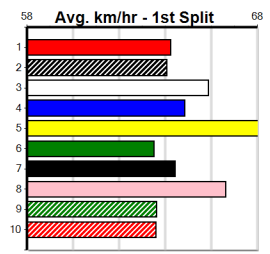

REJUVENATE @ STUD

Distance: 390m, Race Type: Mixed 4/5, Total Prizemoney: $3,360
1st: $2,250, 2nd: $690, 3rd: $345, 4th: $75

Watchdog Tips:

Bet:

Form Box Wgt Dist Track Date Time BON Margin 1st/2nd (Time) PIR Checked Comment W/R Split 1 S/P Grade

BIG TIMBER [5]

BK Dog Aug-21 Sire: ORSON ALLEN Dam: ZIPPING POPPY

Trainer: Christian Wilk (Tanjil South)

Owner(s): Eye Candy (SYN), C Wilk, K Gorman
Winning Distances: < 300m (0) 300 - 399m (8) 400 - 499m (4) 500 - 599m (1) 600 - 699m (0) > 700m (0)

Winning Weights: 30.2(1) 30.3(1) 30.6(1) 30.9(1) 31.1(1) 31.2(1) 31.6(2) 32.2(1) 32.3(1) 32.6(2) 32.8(1)

Table of race results for Big Timber, listing horse details, dates, times, margins, and prices for various positions from 1st to 8th.

Box History table and Prize Best Starts summary for Big Timber, showing performance trends and earnings.

Last 3 wins NOT included above

Table of race results for Big Timber, listing horse details, dates, times, margins, and prices for various positions from 1st to 8th.

MR. GLEASON (NSW)[5]

BK Dog Oct-21 Sire: RAW ABILITY Dam: KEEP DREAMING

Trainer: Anthony Azzopardi (Rowsley)

Owner(s): K Osborne
Winning Distances: < 300m (0) 300 - 399m (0) 400 - 499m (6) 500 - 599m (0) 600 - 699m (0) > 700m (0)

Winning Weights: 32.9(1) 33.6(1) 33.9(1) 34.0(1) 34.3(1) 34.4(1)

Table of race results for Mr. Gleason, listing horse details, dates, times, margins, and prices for various positions from 1st to 8th.

Box History table and Prize Best Starts summary for Mr. Gleason, showing performance trends and earnings.

Last 3 wins NOT included above

Table of race results for Mr. Gleason, listing horse details, dates, times, margins, and prices for various positions from 1st to 8th.

HELLO SIRI [5]

BE Bitch Sep-21 Sire: FERNANDO BALE Dam: AMELIA CHRISTA

Trainer: Adele Powell (Stanhope)

Owner(s): Powellful Ryino (SYN), M Ryan, A Powell
Winning Distances: < 300m (0) 300 - 399m (5) 400 - 499m (0) 500 - 599m (0) 600 - 699m (0) > 700m (0)

Winning Weights: 27.0(2) 27.1(1) 27.2(1) 27.4(1)

Table of race results for Hello Siri, listing horse details, dates, times, margins, and prices for various positions from 1st to 8th.

Box History table and Prize Best Starts summary for Hello Siri, showing performance trends and earnings.

Last 3 wins NOT included above

Table of race results for Hello Siri, listing horse details, dates, times, margins, and prices for various positions from 1st to 8th.

BLACK COMPASS [5]

BK Dog Aug-20 Sire: MY REDEEMER Dam: SHOUT OUT LOUD

Trainer: Brian Brown (Agedale)

Owner(s): BULLET (SYN), L Brown, B Brown
Winning Distances: < 300m (0) 300 - 399m (4) 400 - 499m (9) 500 - 599m (7) 600 - 699m (0) > 700m (0)

Winning Weights: 31.4(1) 32.0(1) 32.2(1) 32.3(1) 32.5(1) 32.6(7) 32.7(2) 32.9(2) 33.0(1) 33.1(1) 33.2(2)

Table of race results for Black Compass, listing horse details, dates, times, margins, and prices for various positions from 1st to 8th.

Box History table and Prize Best Starts summary for Black Compass, showing performance trends and earnings.

Last 3 wins NOT included above