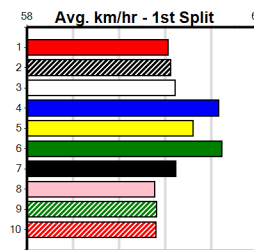

NAGAMBIE GUTTER CLEANING

Distance: 390m, Race Type: Grade 5, Total Prizemoney: $2,925
1st: $1,950, 2nd: $600, 3rd: $300, 4th: $75

2
11:22AM

(VIC time)

Watchdog Tips:

Bet:

Form	Box	Wgt	Dist	Track	Date	Time	BON	Margin	1st/2nd (Time)	PIR	Checked	Comment	WR	Split 1	S/P	Grade

1

MILITANT STORM [5]
BD Bitch Nov-20 Sire: FERNANDO BALE Dam: MILITANT SPIRIT
Owner(s): K Hunt Trainer: Ken Hunt (Eaglehawk)
Winning Distances: < 300m (0) 300 - 399m (1) 400 - 499m (9) 500 - 599m (3) 600 - 699m (0) > 700m (0)
Winning Weights: 26.9(1) 27.1(1) 27.2(1) 27.3(1) 27.5(1) 27.6(2) 27.7(2) 28.0(2) 28.2(1) 28.4(1)

Box	1st	2nd	3rd	4th	5th	6th	7th	8th
1	2	1	2	1	2		1	
2	4	2		1	2	1		
3	2	1		2	2	2	1	1
4	1	3	1	1	1			
5	1	1		3	1			
6	1	2	1	1	1	1	1	
7	2	2		1	1		2	
8	1	6		1		1		

Last 3 wins NOT included above

1st (7)	28.0	500	BEN	R6	20-Oct-23	28.02	27.59	0.05L	OUR BORNEO BRAVE (28.02)	M/122		SW		6.40	$22.10	5H
1st (2)	28.2	500	BEN	R8	10-Nov-23	28.15	28.15	1.5L	PEPPER RUSH (28.24)	M/111				6.43	$9.30	X45
1st (1)	28.4	450	SHP	R7	04-Dec-23	25.30	25.20	1.00L	BEAUTY ON FIRE (25.37)	M/111		SW		6.59	$5.70	X45

2

KRAKEN HOOK [5]
BK Dog Feb-22 Sire: FERAL FRANKY Dam: KRAKEN LIGHTNING
Owner(s): Release the Kraken (SYN), M Dickson, M Hayes, K Hall, T Hall, D Watson, B Brown, B Muscat Trainer: Cooper Hayes (Mill Park)
Winning Distances: < 300m (0) 300 - 399m (4) 400 - 499m (3) 500 - 599m (0) 600 - 699m (0) > 700m (0)
Winning Weights: 32.9(1) 33.3(1) 33.7(1) 33.8(3) 34.1(1)

Box	1st	2nd	3rd	4th	5th	6th	7th	8th
1								1
2		1		1		1	1	
3						2		
4	1						1	1
5	2				1			1
6	2				1			1
7			1			1	1	1
8	2	1						1

Last 3 wins NOT included above

1st (5)	33.8	425	BEN	R3	19-Jan-24	24.19	23.91	0.25L	CHASING HEARTS (24.20)	M/222				6.53	$24.90	X67
1st (8)	33.8	425	BEN	R12	24-Apr-24	24.06	24.06	3.00L	ROXY CRUMPET (24.25)	Q/111		SW		6.63	$2.20	T3-5
1st (8)	33.8	390	SHP	R11	09-May-24	22.22	22.22	2.75L	KELSEY'S GIRL (22.42)	M/21				8.50	$1.60	5

3

ZIP UP ANDY [5]
WBK Dog Dec-20 Sire: ZIPPING GARTH Dam: KEEP UP
Owner(s): Greysynd Racing (SYN), W Owen, J Chilcott, A Long Trainer: Julie Chilcott (Heathcote)
Winning Distances: < 300m (0) 300 - 399m (4) 400 - 499m (8) 500 - 599m (0) 600 - 699m (0) > 700m (0)
Winning Weights: 30.7(2) 31.1(1) 31.4(4) 31.5(2) 31.6(2) 31.7(1)

Box	1st	2nd	3rd	4th	5th	6th	7th	8th
1	3					1	1	1
2	2	2	4	2	1			
3		3	1		4	2	2	
4	3	3		1	1	2	2	
5	1	2	1	3	2	4		
6	1	1	2					
7					2	1		2
8	2	2		2	1	1		

Last 3 wins NOT included above

1st (1)	31.6	410	HOR	R9	28-Aug-23	23.25	22.92	0.75L	ELITE JET (23.31)	M/11				10.27	$8.00	X45
1st (4)	31.7	390	SHP	R11	28-Dec-23	22.17	22.17	2.25L	DESTINI REBEL (22.32)	M/31		SW		8.43	$2.00	T3-5
1st (1)	31.4	425	BEN	R12	05-Jan-24	24.05	23.49	3.25L	COFFEE AND CREAM (24.27)	M/111				6.55	$2.30	5