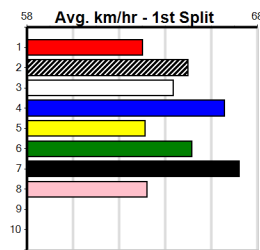

SPORTSBET HT3 (1-4 WINS)

Distance: 390m, Race Type: Restricted Win Heat, Total Prizemoney: $2,925
1st: $1,950, 2nd: $600, 3rd: $300, 4th: $75

Watchdog Tips:

Bet:

Form Box Wgt Dist Track Date Time BON Margin 1st/2nd (Time) PIR Checked Comment W/R Split 1 S/P Grade

PIPELINE ICON (QLD)[5]
BE Dog Oct-20 Sire: SURF LORIAN Dam: RAVEN ON
Owner(s): M Sullivan
Trainer: Robert Sullivan (East Shepparton)
Winning Distances: < 300m (0) 300 - 399m (0) 400 - 499m (4) 500 - 599m (0) 600 - 699m (0) > 700m (0)
Winning Weights: 29.8(1) 30.0(1) 30.1(1) 30.4(1)
Box History table and Prize Best Starts table included.

SPICY MINX [5]
BK Bitch Mar-22 Sire: BERNARDO Dam: HOOK ALONG BOOK
Owner(s): D Kerr
Trainer: Belinda Connolly (Caldermeade)
Winning Distances: < 300m (0) 300 - 399m (1) 400 - 499m (2) 500 - 599m (0) 600 - 699m (0) > 700m (0)
Winning Weights: 25.5(1) 25.6(1) 26.4(1)
Box History table and Prize Best Starts table included.

KINGSVILLE COMET [5]
BK Dog Jan-22 Sire: FABREGAS Dam: TAPESTRY TEARS
Owner(s): Track and Trace (SYN), C Moca, C Wright, C Graf, T Edgar, s Thomson
Trainer: Emma Scott (Tatura)
Winning Distances: < 300m (0) 300 - 399m (1) 400 - 499m (1) 500 - 599m (2) 600 - 699m (0) > 700m (0)
Winning Weights: 29.3(1) 29.8(1) 30.0(1) 30.6(1)
Box History table and Prize Best Starts table included.

SOME STAR [5]
BK Dog Apr-21 Sire: COLLISION Dam: ZARA'S ENTITY
Owner(s): W Green
Trainer: Wade Green (Parwan)
Winning Distances: < 300m (0) 300 - 399m (1) 400 - 499m (3) 500 - 599m (0) 600 - 699m (0) > 700m (0)
Winning Weights: 33.5(1) 34.0(1) 34.1(1) 34.5(1)
Box History table and Prize Best Starts table included.

SIMPLY STYLISH [5]
RBD Dog Aug-21 Sire: HARD STYLE RICO Dam: SIMPLY SMARTER
Owner(s): J Gorgioski
Trainer: Jeff Gorgioski (Stanhope)
Winning Distances: < 300m (0) 300 - 399m (0) 400 - 499m (2) 500 - 599m (1) 600 - 699m (0) > 700m (0)
Winning Weights: 33.6(1) 33.9(1) 35.5(1)
Box History table and Prize Best Starts table included.

1

2

3

4

5