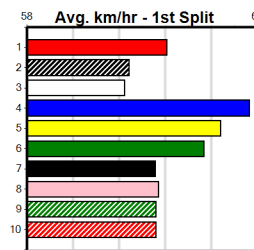

GPP LASER3300

Distance: 390m, Race Type: Grade 5, Total Prizemoney: $2,925
1st: $1,950, 2nd: $600, 3rd: $300, 4th: $75

Watchdog Tips: [ ] [ ] [ ] [ ] Bet: [ ]

Form Box Wgt Dist Track Date Time BON Margin 1st/2nd (Time) PIR Checked Comment W/R Split 1 S/P Grade

TWILIGHT KING [5]
BK Dog Feb-21 Sire: AZKABAN Dam: STYLISH BREE
Owner(s): SUNDOWN (SYN), T Van taarling, F Vantaarling, S Van taarling, L Van taarling, S Vantaarling
Winning Distances: < 300m (0) 300 - 399m (3) 400 - 499m (3) 500 - 599m (0) 600 - 699m (0) > 700m (0)
Winning Weights: 28.5(1) 29.1(1) 29.3(1) 29.5(1) 30.1(1) 30.5(1)
5th (3) 29.7 390 SHP R7 06-Jun-24 22.82 22.12 9.50L BLACK COMPASS (22.16) M/55 . . . . 8.56 $12.50 T3-5
4th (2) 29.5 450 SHP R6 13-Jun-24 25.78 25.54 2.00L WANDANA LAD (25.64) M/243 . . . . 6.71 $6.50 T3-5
6th (6) 29.3 450 SHP R8 17-Jun-24 26.09 25.17 11.00 PACKHAM PRINCE (25.33) Q/567 . . . . 7.01 $38.90 X45
7th (3) 29.3 450 SHP R8 20-Jun-24 26.17 25.40 12.00 TAT LEAH (25.40) M/566 . . . . 6.77 $9.50 5
7th (8) 29.1 450 SHP R8 24-Jun-24 25.87 25.15 11.00 BLUE CABANG (25.16) M/875 . . . . 6.88 $46.00 X45
5th (8) 28.8 425 BEN R12 30-Jun-24 24.75 23.61 7.50L BLACK COMPASS (24.24) Q/244 . . . . 6.63 $26.40 5
1st (8) 28.5 425 BEN R11 03-Jul-24 24.31 24.04 3.25L CLASSY SHIFTER (24.52) Q/111 . . . . 6.62 $1.70 5
3rd (6) 29.0 390 SHP R12 11-Jul-24 22.64 22.09 6.50L NONSTOP LOMAR (22.22) M/53 . . . . 8.82 $2.80 T3-5
Last 3 wins NOT included above
1st (6) 30.1 385 SHP R12 10-Aug-23 21.87 21.79 3.25L JEROME (22.09) M/11 . . . . 8.10 $14.50 6G
1st (4) 29.1 450 SHP R8 23-Nov-23 25.62 25.50 3.00L ELUSIVE BEAU (25.83) Q/122 . . . . 6.65 $13.00 5
1st (8) 30.5 390 SHP R7 18-Apr-24 22.32 22.09 1.75L SPELLMAN (22.44) M/22 . . . SW . 8.60 $4.30 T3-5

Box History
Bx 1st 2nd 3rd 4th 5th 6th 7th 8th
1 1 2 2 1 1 1
2 1 1 1 1 1 1
3 3 2 1 1 1
4 1 1 1 1 1
5 1 2 1 1 2
6 2 1 1 1 2 1
7 1 1 2 1 2 1 1
8 3 2 1 1 1 1
Prize Best $12365.00
Starts 22.32(8)-18/4/24
Trk/Dts 58-6-5-11
APM 13-1-1-4 3365