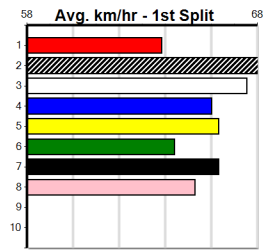

TOP CAT VIDEO

Distance: 390m, Race Type: Mixed 3/4, Total Prizemoney: $3,360
1st: $2,250, 2nd: $690, 3rd: $345, 4th: $75

Watchdog Tips: [ ] [ ] [ ] [ ] Bet: [ ]

BROOMBRAE FRITZ [4]
BE Dog Jul-21 Sire: TOMMY SHELBY Dam: ZIANNA ROSE
Owner(s): D Torr
Trainer: David Torr (Myers Flat)
Winning Distances: < 300m (0) 300 - 399m (2) 400 - 499m (5) 500 - 599m (0) 600 - 699m (0) > 700m (0)
Winning Weights: 31.5(1) 31.7(1) 31.8(2) 32.8(1) 33.0(1) 33.2(1)
Box History table and Prize Best Starts table included.

CINNABAR ICON [4]
BD Bitch Mar-22 Sire: ASTON DEE BEE Dam: TIME NO MONEY
Owner(s): M Sullivan
Trainer: Robert Sullivan (East Shepparton)
Winning Distances: < 300m (0) 300 - 399m (6) 400 - 499m (0) 500 - 599m (0) 600 - 699m (0) > 700m (0)
Winning Weights: 27.0(1) 27.1(1) 27.4(1) 27.5(2) 27.6(1)
Box History table and Prize Best Starts table included.

MISTRESS OASIS [3]
F Bitch Jan-22 Sire: ORSON ALLEN Dam: SARAH SWIFT
Owner(s): G Berry
Trainer: Rodney Clark (Echuca Village)
Winning Distances: < 300m (0) 300 - 399m (5) 400 - 499m (7) 500 - 599m (0) 600 - 699m (0) > 700m (0)
Winning Weights: 28.3(1) 28.4(2) 28.6(1) 28.7(1) 28.8(1) 29.0(1) 29.2(1) 30.0(1) 30.2(1) 30.4(2)
Box History table and Prize Best Starts table included.

FAR NORTH [4]
BK Bitch Aug-21 Sire: MY REDEEMER Dam: SCOTTISH PRIDE
Owner(s): M Perry
Trainer: Jordan Formosa (Heathcote)
Winning Distances: < 300m (0) 300 - 399m (5) 400 - 499m (2) 500 - 599m (0) 600 - 699m (0) > 700m (0)
Winning Weights: 31.7(2) 31.9(1) 32.1(1) 32.3(2) 32.7(1)
Box History table and Prize Best Starts table included.

WRONG BIAS [4]
WF Dog Aug-21 Sire: FERNANDO BALE Dam: CAPTAIN JACKIE
Owner(s): A Connell
Trainer: David Kerr (Caldermeade)
Winning Distances: < 300m (0) 300 - 399m (5) 400 - 499m (10) 500 - 599m (0) 600 - 699m (0) > 700m (0)
Winning Weights: 28.6(3) 28.8(4) 28.9(4) 29.0(2) 29.2(1) 29.6(1)
Box History table and Prize Best Starts table included.