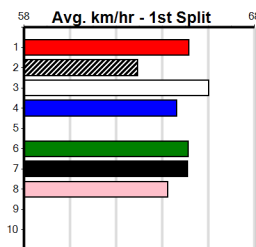

Watchdog Tips:

Bet:

Table with columns: Form Box, Wgt, Dist, Track, Date, Time, BON, Margin, 1st/2nd (Time), PIR, Checked, Comment, W/R, Split 1, S/P, Grade.

1 RAMPAGE RALSTON [5]
BK Dog Oct-19 Sire: SH AVATAR Dam: BROADWAY MISS
Owner(s): C Watson Trainer: Scott Stefanos (Longwood)
Winning Distances: < 300m (0) 300 - 399m (0) 400 - 499m (2) 500 - 599m (1) 600 - 699m (2) > 700m (0)
Winning Weights: 35.5(1) 35.6(1) 35.9(1) 36.5(1) 36.6(1)
Race results table with columns: Rank, Wgt, Dog, Age, Sex, Date, Time, BON, Margin, 1st/2nd (Time), PIR, Checked, Comment, W/R, Split 1, S/P, Grade.
Box History table with columns: Bx, 1st, 2nd, 3rd, 4th, 5th, 6th, 7th, 8th.
Prize Best Starts Trk/Dts APM: $18175.00, 25.63(8)-6/1/22, 28-5-2-3, 6-2-0-1, 182

2 HE'S NO SLOUCH [4]
BK Dog Feb-20 Sire: MY BRO FABIO Dam: FAIR OF FACE
Owner(s): AMSTEL (SYN), P Craig, L Jennings, N Tracy Trainer: Peter Craig (Langwarrin)
Winning Distances: < 300m (0) 300 - 399m (0) 400 - 499m (13) 500 - 599m (6) 600 - 699m (0) > 700m (0)
Winning Weights: 35.8(1) 35.9(2) 36.1(1) 36.2(2) 36.3(1) 36.4(1) 36.5(2) 36.8(2) 37.0(2) 37.1(2) 37.2(1) 37.4(1) 37.5(1)
Race results table with columns: Rank, Wgt, Dog, Age, Sex, Date, Time, BON, Margin, 1st/2nd (Time), PIR, Checked, Comment, W/R, Split 1, S/P, Grade.
Box History table with columns: Bx, 1st, 2nd, 3rd, 4th, 5th, 6th, 7th, 8th.
Prize Best Starts Trk/Dts APM: $146250.00, 25.06(6)-30/5/22, 81-19-20-13, 9-4-1-0, 8584

3 TOMIDA [5]
BK Dog Jan-20 Sire: MY REDEEMER Dam: SUMMER NIGHTS
Owner(s): EBAYER PLUM (SYN), D Plumridge, M Ebeyer, T Sando, R Stock, A Stock Trainer: Jennifer Thorpe (Arthurs Creek)
Winning Distances: < 300m (0) 300 - 399m (0) 400 - 499m (4) 500 - 599m (3) 600 - 699m (0) > 700m (0)
Winning Weights: 32.1(1) 32.2(2) 32.3(2) 33.2(1) 33.4(1)
Race results table with columns: Rank, Wgt, Dog, Age, Sex, Date, Time, BON, Margin, 1st/2nd (Time), PIR, Checked, Comment, W/R, Split 1, S/P, Grade.
Box History table with columns: Bx, 1st, 2nd, 3rd, 4th, 5th, 6th, 7th, 8th.
Prize Best Starts Trk/Dts APM: $42547.50, NBT, 88-7-20-18, 5-0-1-1, 5752

4 ROJO SILVER FOX (NSW)[5]
BK Dog May-20 Sire: MOREIRA Dam: ALANNA BANANA
Owner(s): P Bartlett Trainer: Peter Bartlett (Bamawm)
Winning Distances: < 300m (0) 300 - 399m (1) 400 - 499m (9) 500 - 599m (5) 600 - 699m (0) > 700m (0)
Winning Weights: 32.8(1) 33.0(2) 33.1(4) 33.2(2) 33.3(3) 33.4(2) 33.7(1)
Race results table with columns: Rank, Wgt, Dog, Age, Sex, Date, Time, BON, Margin, 1st/2nd (Time), PIR, Checked, Comment, W/R, Split 1, S/P, Grade.
Box History table with columns: Bx, 1st, 2nd, 3rd, 4th, 5th, 6th, 7th, 8th.
Prize Best Starts Trk/Dts APM: $36651.25, 25.57(8)-6/6/24, 103-15-8-15, 9-3-1-1, 8496

5 *** VACANT BOX ***
Sire: Dam: Trainer:
Owner(s):
Winning Distances: < 300m (0) 300 - 399m (0) 400 - 499m (0) 500 - 599m (0) 600 - 699m (0) > 700m (0)
Winning Weights: