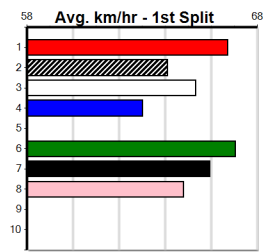

Prize Best Starts 25.36(6)-25/4/24
Trk/Dts 13-3-2-2
APM 4534

SPORTSBET HT1 (1-4 WINS)

9

1:37PM

(VIC time)

Distance: 390m, Race Type: Restricted Win Heat, Total Prizemoney: \$2,925
1st: \$1,950, 2nd: \$600, 3rd: \$300, 4th: \$75