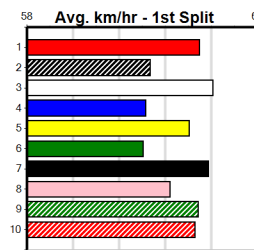

MMS ACCESS

Distance: 450m, Race Type: Grade 5, Total Prizemoney: $2,925
1st: $1,950, 2nd: $600, 3rd: $300, 4th: $75

Watchdog Tips:

Bet:

Form Box Wgt Dist Track Date Time BON Margin 1st/2nd (Time) PIR Checked Comment WR Split 1 S/P Grade

STAR OF VENUS (SA)[5]
BD Dog Mar-21 Sire: FERNANDO BALE Dam: VENUS AND MARS
Owner(s): J Churchman
Trainer: Wade Green (Parwan)
Winning Distances: < 300m (3) 300 - 399m (2) 400 - 499m (5) 500 - 599m (2) 600 - 699m (0) > 700m (0)
Winning Weights: 32.2(1) 32.3(4) 33.0(2) 33.2(1) 33.3(1) 33.4(3)
Box History table with 8 columns (Bx, 1st, 2nd, 3rd, 4th, 5th, 6th, 7th, 8th) and 8 rows (1-8).

FULL GLAMOUR [5]
BK Bitch May-22 Sire: ZIPPING GARTH Dam: DREAMY EYES
Owner(s): Eye Candy (SYN), C Wilk, K Gorman
Trainer: Christian Wilk (Tanjil South)
Winning Distances: < 300m (0) 300 - 399m (1) 400 - 499m (4) 500 - 599m (0) 600 - 699m (0) > 700m (0)
Winning Weights: 28.7(2) 29.4(1) 29.6(1) 29.9(1)
Box History table with 8 columns (Bx, 1st, 2nd, 3rd, 4th, 5th, 6th, 7th, 8th) and 8 rows (1-8).

KRAKEN MISSILES [5]
BK Bitch Dec-21 Sire: RAW ABILITY Dam: KRAKEN BAM BAM
Owner(s): EYLES (SYN), K Eyles, H Eyles, D Eyles
Trainer: Kevin Eyles (Murchison)
Winning Distances: < 300m (0) 300 - 399m (1) 400 - 499m (3) 500 - 599m (1) 600 - 699m (0) > 700m (0)
Winning Weights: 27.9(1) 28.1(1) 28.3(1) 29.1(1) 29.2(1)
Box History table with 8 columns (Bx, 1st, 2nd, 3rd, 4th, 5th, 6th, 7th, 8th) and 8 rows (1-8).

SPIT THE CHIPS [5]
BK Dog Nov-21 Sire: WEST ON AUGIE Dam: DYNA ELISE
Owner(s): FOTHERGILL RACING (SYN), B Fothergill, J Fothergill, S Fothergill, J Fothergill
Trainer: Brian Fothergill (Marionvale)
Winning Distances: < 300m (0) 300 - 399m (0) 400 - 499m (3) 500 - 599m (0) 600 - 699m (0) > 700m (0)
Winning Weights: 33.0(1) 33.1(1) 34.0(1)
Box History table with 8 columns (Bx, 1st, 2nd, 3rd, 4th, 5th, 6th, 7th, 8th) and 8 rows (1-8).

TWILIGHT JET [5]
F Dog Feb-21 Sire: AZKABAN Dam: STYLISH BREE
Owner(s): F Vantaarling
Trainer: Fay Vantaarling (Tallygaroopna)
Winning Distances: < 300m (0) 300 - 399m (2) 400 - 499m (4) 500 - 599m (3) 600 - 699m (0) > 700m (0)
Winning Weights: 30.3(1) 30.5(1) 30.6(1) 30.7(2) 30.9(2) 31.0(2)
Box History table with 8 columns (Bx, 1st, 2nd, 3rd, 4th, 5th, 6th, 7th, 8th) and 8 rows (1-8).