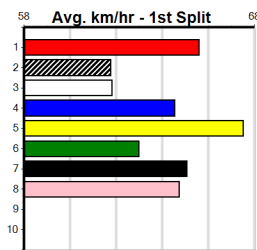

Shepparton

HAPPY 70TH BIRTHDAY EDDIE TAPPE (1-3 W)

1 11:05AM

(VIC time)

Distance: 450m, Race Type: Restricted Win, Total Prizemoney: $2,925
1st: $1,950, 2nd: $600, 3rd: $300, 4th: $75

Watchdog Tips:

Bet:

Form Box	Wgt	Dist	Track	Date	Time	BON	Margin	1st/2nd (Time)	PIR	Checked	Comment	WR	Split 1	S/P	Grade

INTERCEPT QUEEN [6]
BEF Bitch Jan-22 Sire: WOW Dam: GAMMA BALE
Owner(s): C Goodman Trainer: Colin Goodman (Maiden Gully)
Winning Distances: < 300m (0) 300 - 399m (1) 400 - 499m (1) 500 - 599m (0) 600 - 699m (0) > 700m (0)
Winning Weights: 26.6(1) 27.1(1)
4th (1) 26.9 350 TRA R9 29-Apr-24 20.35 19.92 1.5L LOLA'S THEME (20.25) M/21 6.73 $3.00 T3-7
3rd (8) 26.7 400 WGL R9 09-May-24 23.42 23.16 2.00L HOT HAILEY (23.28) M/44 8.67 $19.50 7
4th (3) 26.8 350 TRA R3 13-May-24 20.75 19.97 9.50L SPEEDY PAM (20.08) M/56 6.96 $5.80 7
2nd (3) 27.0 390 SHP R9 23-May-24 22.55 22.21 4.25L ZIPPING LIZZO (22.26) Q/22 8.67 $21.00 T3-7
3rd (8) 27.3 450 SHP R5 30-May-24 26.08 25.51 8.00L SHADOWS OF BLUE (25.55) Q/123 6.77 $21.30 X67
4th (5) 27.5 450 SHP R5 06-Jun-24 25.98 25.52 1.75L SAM'S UNIVERSE (25.87) M/334 6.66 $23.00 T3-RW
1st (1) 27.1 300 HVL R3 21-Jun-24 17.25 16.81 0.25L HUDSON FLYER (17.26) M/3 4.01 $12.30 T3-7
4th (6) 27.1 300 HVL R9 28-Jun-24 17.24 16.68 4.50L HE'S SO TOUGH (16.94) M/5 4.11 $28.50 T3-6
Last 3 wins NOT included above
1st (8) 26.6 450 SHP R3 04-Jan-24 25.80 25.20 0.05L MICKLEJOHN (25.81) S/222 6.80 $3.50 T3-M

Box History

Bx	1st	2nd	3rd	4th	5th	6th	7th	8th
1	1							
2				1	1			
3		2	1	2		1		
4		2	1		2			1
5			2	1	1			1
6		2	2	3				
7		1				3		
8	1		2					

Prize Best	$7015.00
Starts	25.80(8)-4/1/24
Trk/Dts	34-2-7-8
APM	8-1-2-2 2786

LEAVE ME IN [6]
BD Bitch May-21 Sire: HOOKSY Dam: LEAVE ME OUT
Owner(s): D Jarvis Trainer: Donald Jarvis (Sydenham)
Winning Distances: < 300m (0) 300 - 399m (1) 400 - 499m (1) 500 - 599m (0) 600 - 699m (0) > 700m (0)
Winning Weights: 28.6(1) 29.7(1)
4th (8) 30.2 450 SHP R4 17-Jul-23 25.77 25.06 2.50L WHITE CREST (25.59) M/224 6.87 $24.30 X67
4th (4) 29.9 390 BAL R3 05-Aug-23 22.97 22.32 4.25L CHERRY RED (22.69) M/45 8.79 $3.50 7
2nd (7) 29.4 425 BEN R2 12-Aug-23 24.66 23.73 3.00L SCULLY BALE (24.46) M/222 6.66 $4.10 X67
ST (-) 29.7 425 BEN 01-Sep-23 24.23 0.01L Trial Cleared M/11 6.64 . ST
T (3) 29.4 385 SHP R3 07-Sep-23 0.00 21.82 . BLACKPOOL MONARO . SW . $5.10 T3-7
ST (-) 28.5 300 HVL 21-Jun-24 17.53 0.01L Trial Cleared M 1of1 . . ST
3rd (3) 28.6 390 BAL R3 30-Jun-24 23.06 22.21 7.50L CIRCLE THE STORM (22.57) M/56 8.91 $9.70 T3-7
1st (1) 28.6 390 BAL R9 07-Jul-24 22.22 22.17 1.25L MORAINIE MILEY (22.29) Q/22 8.66 $8.60 T3-7
Last 3 wins NOT included above
1st (6) 29.7 425 BEN R1 14-Jun-23 24.63 24.19 2.75L UNSURPASSED (24.82) M/311 6.80 $4.90 M

Box History

Bx	1st	2nd	3rd	4th	5th	6th	7th	8th
1	1							
2								
3			1					1
4		1		2				
5		1						2
6	1							
7		1						
8				1				

Prize Best	$4060.00
Starts	NBT
Trk/Dts	13-2-3-1
APM	4-0-1-0 1367