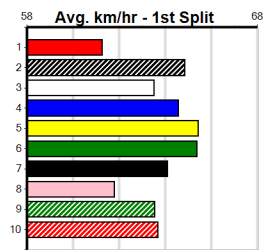

EUREKA CONCRETE

Distance: 450m, Race Type: Grade 5 T3, Total Prizemoney: $1,530
1st: $1,000, 2nd: $320, 3rd: $160, 4th: $50

ARANDT ABOUT (4) is a talented speedster when on song and he should be primed to fire fresh.
SHAKA BIG TONKS (7) is better than his form indicates and he is suited by the wide draw.
CARIBBEAN (3) has claims

Watchdog Tips: 4 7 3 10 Bet: Box Quinella 3,4,7,10 ($10 for 166.67%)

AVISWOOD (SA)[5] Steady record here, prefer out wide, tested $10.00
BK Dog Feb-22 Sire: DYNA DOUBLE ONE Dam: RIGHT EXIT
Trainer: Paul Pace (Scarsdale)
Winning Distances: < 300m (0) 300 - 399m (1) 400 - 499m (2) 500 - 599m (0) 600 - 699m (0) > 700m (0)
Winning Weights: 31.5(2) 31.7(1)
1st (8) 31.7 390 BAL R5 06-May-24 22.50 21.89 8.00L GROVER BALE (23.03) M/21 . . . SW . . 8.65 $24.00 T3-RW
5th (8) 32.2 400 GEL R12 14-May-24 23.37 22.84 6.00L LUCKY TARRA (22.96) S/77 . . . . . 8.90 $2.80 5
3rd (3) 32.4 450 BAL R6 19-May-24 26.43 25.88 4.75L SWEET ACES (26.11) M/433 . . . . . 6.84 $5.90 T3-5
2nd (4) 32.5 460 GEL R7 28-May-24 26.46 26.29 0.25L MIRA BALE (26.44) M/332 . . . . . 6.92 $3.90 T3-RW
8th (4) 32.4 450 BAL R6 02-Jun-24 26.63 25.44 14.00 ROMP TIN (25.69) M/668 . . . . . 6.86 $27.30 T3-5
2nd (7) 32.4 400 GEL R11 18-Jun-24 23.50 22.63 0.50L BUSHMAN'S ARCHIE (23.47) S/73 . . . . . 8.79 $25.30 5
3rd (3) 32.3 400 GEL R11 22-Jun-24 23.24 22.83 2.50L DESMONDE (23.07) M/43 . . . . . 8.89 $37.20 5
4th (6) 32.4 460 GEL R8 25-Jun-24 26.49 25.98 7.50L AARON ALPACA (25.98) S/754 . . . . . 6.96 $14.40 5
Last 3 wins NOT included above
1st (4) 31.5 400 GAW R2 08-Nov-23 23.04 22.74 5.00L NORTHWICH BRIDGE (23.39) 1111 1111SAMP 8.81 $2.70 M
1st (4) 31.5 400 GAW R3 22-Nov-23 23.14 22.54 3.75L WAIT UP (23.41) 1111 1111 8.93 $2.00 6

ZIPPING OLAF (NSW)[5] *** SCRATCHED *** $99.00
F Dog Jun-21 Sire: FERAL FRANKY Dam: ZIPPING TAYLA
Trainer: Rohan Gladman (Ballarat)
Winning Distances: < 300m (0) 300 - 399m (3) 400 - 499m (4) 500 - 599m (4) 600 - 699m (0) > 700m (0)
Winning Weights: 33.4(1) 33.5(1) 33.9(2) 34.0(1) 34.2(1) 34.3(1) 34.4(1) 34.5(1) 34.7(1) 34.8(1)
4th (3) 33.8 450 BAL R7 22-May-24 25.89 25.22 9.00L NAVY BLUE BUZZ (25.27) S/854 . . . . . 6.85 $43.80 5
1st (2) 34.2 410 HOR R6 04-Jun-24 23.33 22.97 1.75L DISGUISE (23.44) S/11 . . . . . 10.42 $7.50 5
2nd (8) 34.2 350 HVL R7 09-Jun-24 19.69 19.29 2.50L ROWDAN (19.53) S/7 . . . . . 6.88 $7.90 5
6th (3) 33.8 390 BAL R9 12-Jun-24 22.51 22.07 4.25L LADY ARANDT (22.22) S/85 . . . . . 8.74 $6.60 5
1st (6) 34.0 350 HVL R7 16-Jun-24 19.45 19.07 0.75L ROB THE BUTCHER (19.50) S/7 . . . . . 6.79 $7.30 5
8th (5) 34.0 450 BAL R6 19-Jun-24 25.91 25.12 6.50L BARRY BALE (25.48) S/776 . . . . . 6.84 $12.50 5
3rd (4) 33.9 300 HVL R10 28-Jun-24 16.92 16.68 3.5L SONIC DIESEL (16.68) S/7 . . . . . 4.14 $3.00 T3-5
1st (3) 33.4 300 HVL R11 05-Jul-24 17.13 16.98 0.75L MAGIC MOON CHILD (17.17) S/8 . . . . . SW . . 4.21 $1.70 T3-5
Last 3 wins NOT included above
1st (6) 33.9 485 HOR R11 10-Oct-23 27.28 27.03 0.50L WHITE BREW (27.31) S/311 . . . . . SW . . 6.79 $6.00 5
1st (4) 33.5 515 SAN R7 09-Nov-23 30.25 29.02 0.50L SHADOW'S SECRET (30.28) S/7321 . . . . . SW . . 5.37 $63.50 5
1st (2) 34.7 350 HVL R2 13-Mar-24 19.66 19.43 1.75L INTO OBSCURITY (19.78) S/7 . . . . . SW . . 6.83 $9.20 5F