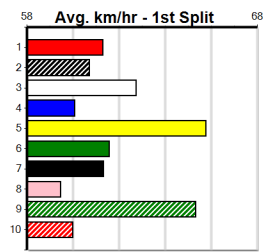

SPORTSBET EVERY DOG HAS ITS DAY

Distance: 450m, Race Type: Tier 3 - Maiden, Total Prizemoney: $1,530
1st: $1,000, 2nd: $320, 3rd: $160, 4th: $50

ROCKING ROXY (5) showed good early burn when placed two runs back and she will be suited to this distance range. SMOKIN' BLASTER (2) was far from disgraced last time and he will be strong in the run home. BLAZING FRANKIE (3) has solid claims

Watchdog Tips: **5** **2** **3** **6** **Bet:** Box Quinella 2,3,5 ($10 for 333.33%)

1

DINOSAUR [M] **$12.00**

Resuming, steady in his first prep, tested

BK Dog **Jul-22** Sire: SH AVATAR Dam: FAIRYTALE WISH

Owner(s): C Capuano

Trainer: Chloe Dew (Anakie)

Winning Distances: < 300m (0) 300 - 399m (0) 400 - 499m (0) 500 - 599m (0) 600 - 699m (0) > 700m (0)

Winning Weights:

7th (6)	29.8	410	HOR	R3	09-Apr-24	24.65	23.26	14.00	LANKY LARRY (23.73)	S/77	11.12	$15.10	M
7th (4)	30.4	400	GEL	R3	27-Apr-24	23.23	22.35	8.50L	BLANK SLATE (22.65)	M/77	8.90	$45.50	M

Last 3 wins NOT included above

Box History

Bx	1st	2nd	3rd	4th	5th	6th	7th	8th
1								
2								
3								
4							1	
5								
6							1	
7								
8								

Prize Best $0.00 FSH
Starts 2-0-0-0
Trk/Dts 0-0-0-0
APM 0

2

SMOKIN' BLASTER [M] **$4.00**

Strong effort last time out, danger with luck

BK Dog **Dec-21** Sire: WALK HARD Dam: HONEY BOURBON

Owner(s): N Lund

Trainer: Nicole Lund (Longwarry)

Winning Distances: < 300m (0) 300 - 399m (0) 400 - 499m (0) 500 - 599m (0) 600 - 699m (0) > 700m (0)

Winning Weights:

7th (6)	31.2	400	WGL	R2	09-May-24	23.88	23.16	8.00L	FLYING TATUM (23.32)	M/88	8.92	$14.80	M
3rd (5)	31.2	460	WGL	R1	16-May-24	26.66	26.16	2.00L	JOY RIDE (26.54)	S/763	6.84	$30.80	T3-M
5th (8)	31.4	460	WGL	R2	23-May-24	26.83	26.11	7.00L	WEEONA BORIS (26.35)	S/765	6.95	$10.70	M
4th (8)	31.3	460	WGL	R2	30-May-24	26.81	25.91	7.00L	RYDER'S MAGIC (26.33)	M/555	6.79	$27.30	T3-M
2nd (7)	31.9	460	WGL	R3	13-Jun-24	26.64	26.03	2.75L	WARRIOR SAL (26.46)	M/322	6.80	$4.40	M
5th (7)	31.7	400	WGL	R2	20-Jun-24	23.30	22.89	4.00L	MARS BALE (23.02)	M/65	8.93	$7.80	T3-M
5th (3)	32.1	460	WGL	R2	27-Jun-24	26.91	26.09	4.75L	AXEL'S RADAR (26.58)	M/766	6.92	$4.90	M
2nd (2)	32.1	460	GEL	R3	02-Jul-24	26.52	25.94	0.75L	SHE'S BONKERS (26.47)	M/332	6.76	$17.60	M

Last 3 wins NOT included above

Box History

Bx	1st	2nd	3rd	4th	5th	6th	7th	8th
1					1			
2	1							
3					1			
4							1	
5		1				1		
6							1	
7	1				1			
8			2	1				

Prize Best $900.00 FSH
Starts 12-0-2-1
Trk/Dts 0-0-0-0
APM 838

3

BLAZING FRANKIE [M] **$7.50**

Prefer over longer but has talent, threat

BK Dog **Feb-22** Sire: FERAL FRANKY Dam: WAR RUBY

Owner(s): S Brincat

Trainer: Stephen Brincat (Albanvale)

Winning Distances: < 300m (0) 300 - 399m (0) 400 - 499m (0) 500 - 599m (0) 600 - 699m (0) > 700m (0)

Winning Weights:

6th (1)	32.9	595	SAP	R3	13-May-24	35.09	34.39	9.00L	FLYING ENVY (34.48)	M/5666	9.71	$8.10	RW
3rd (3)	33.6<th>350</th><th>HVL</th><th>R2</th><th>24-May-24</th><th>20.06</th><th>19.42</th><th>2.25L</th><th>ASSUME FLOPPY (19.92)</th><th>M/7</th><th>6.92</th><th>$4.90</th><th>T3-M</th>												
7th (4)	33.2	525	MEP	R2	29-May-24	32.16	29.92	24.00	PAW DIMETRA (30.52)	Q/4777	5.31	$4.50	M
6th (6)	33.2	350	HVL	R2	07-Jun-24	20.12	19.55	6.50L	CALAMITY KAIT (19.68)	M/7	6.96	$13.90	T3-M
3rd (6)	33.5	600	MEP	R3	12-Jun-24	35.41	35.25	2.25L	CHIRP THIRD (35.25)	M/5555	9.62	$37.80	RW
3rd (7)	34.0	715	SAP	R5	17-Jun-24	42.82	42.62	3.00L	SMOLDERING DECAY (42.62)	Q/1111	6.21	$51.80	RW
4th (5)	33.6	595	SAP	R2	24-Jun-24	35.17	34.75	6.00L	DAINTREE GRANITE (34.76)	Q/4655	9.67	$17.30	RW
5th (4)	34.0	595	SAP	R2	01-Jul-24	35.47	34.56	5.50L	FIRST CRACK (35.10)	M/6687	9.79	$7.10	RW

Last 3 wins NOT included above

Box History

Bx	1st	2nd	3rd	4th	5th	6th	7th	8th
1					1	2		
2					1			
3			1	1	3			1
4	1	1	1	2	1	1		
5	1		2					
6			1	1		2	1	
7	1	1						
8			1	1		1		

Prize Best $5180.00 NBT
Starts 33-0-4-5
Trk/Dts 2-0-0-1
APM 3119