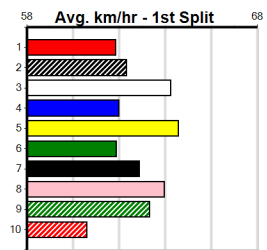

SWEET NETTY'S CATERING

Distance: 390m, Race Type: Tier 3 - Grade 7, Total Prizemoney: $1,530
1st: $1,000, 2nd: $320, 3rd: $160, 4th: $50

REMO ADALI (2) can come out running and she is racing with great confidence at present.
MORAINÉ MILEY (3) is another with early speed and she can follow the two through early on.
ORSON AS (7) has a nice turn of foot.

Watchdog Tips: **2** **3** **7** **10** **Bet:** **Box Trifecta 2,3,7 ($10 for 166.67%)**

1

LEAVE ME IN [7] **Talented but will push up the track, place** **$4.60**

BD Bitch May-21 Sire: HOOKSY Dam: LEAVE ME OUT Trainer: Donald Jarvis (Sydenham)

Owner(s): D Jarvis

Winning Distances: < 300m (0) 300 - 399m (0) 400 - 499m (1) 500 - 599m (0) 600 - 699m (0) > 700m (0)

Winning Weights: 29.7(1)

7th (5)	30.2	450	SHP	R1	10-Jul-23	26.32	25.18	11.00	JOE DIRT (25.59)	M/557	. . .	6.82	$22.40	X67
4th (8)	30.2	450	SHP	R4	17-Jul-23	25.77	25.06	2.50L	WHITE CREST (25.59)	M/224	. . . W	6.87	$24.30	X67
4th (4)	29.9	390	BAL	R3	05-Aug-23	22.97	22.32	4.25L	CHERRY RED (22.69)	M/45	. . .	8.79	$3.50	7
2nd (7)	29.4	425	BEN	R2	12-Aug-23	24.66	23.73	3.00L	SCULLY BALE (24.46)	M/222	. . . V14 .	6.66	$4.10	X67
ST (-)	29.7	425	BEN	R3	01-Sep-23	24.23	. . .	0.01L	Trial Cleared	M/11	. . . 1of4 .	6.64	. . .	ST
T (3)	29.4	385	SHP	R3	07-Sep-23	0.00	21.82	. . .	BLACKPOOL MONARO	. . .	. . . SW .	. . .	$5.10	T3-7
ST (-)	28.5	300	HVL	R3	21-Jun-24	17.53	. . .	0.01L	Trial Cleared	M	. . . 1of1 .	. . .	. . .	ST
3rd (3)	28.6	390	BAL	R3	30-Jun-24	23.06	22.21	7.50L	CIRCLE THE STORM (22.57)	M/56	. . .	8.91	$9.70	T3-7

1st (6) 29.7 425 BEN R1 14-Jun-23 24.63 24.19 2.75L UNSURPASSED (24.82) M/311 . . . 6.80 $4.90 M

Last 3 wins NOT included above

Box History

Bx	1st	2nd	3rd	4th	5th	6th	7th	8th
1								
2								
3			1					1
4	1			2				
5		1						2
6	1							
7		1						
8			1					

Prize Best $3060.00 NBT
Starts 12-1-3-1
Trk/Dts 2-0-0-1
APM 367

2

REMO ADALI [7] **Looks the leader, racing with confidence, danger** **$4.00**

BK Bitch May-21 Sire: FEAR ZAFONIC Dam: REMO GULLY Trainer: Donna Knight (Talbot)

Owner(s): A Brown

Winning Distances: < 300m (0) 300 - 399m (1) 400 - 499m (0) 500 - 599m (0) 600 - 699m (0) > 700m (0)

Winning Weights: 26.6(1)

3rd (2)	26.8	395	TRA	R2	08-Apr-24	22.79	22.05	11.00	DR. KENNETH (22.05)	Q/233	. . .	3.83	$21.60	T3-M
2nd (2)	26.8	350	TRA	R1	15-Apr-24	20.22	19.87	1.5L	DASHER BALE (20.12)	M/11	. . .	6.71	$3.30	M
1st (5)	26.6	390	BAL	R2	22-Apr-24	22.79	22.24	1.75L	MARAI BALE (22.91)	Q/11	. . . SW	8.50	$28.70	T3-M
8th (2)	26.5	390	BAL	R10	29-Apr-24	23.81	22.24	21.00	ASTON MONARCHY (22.35)	M/58	. . . V14 .	8.79	$13.30	T3-RW
4th (2)	26.8	390	BAL	R10	09-Jun-24	23.01	22.34	6.50L	SALMON SPRAY (22.56)	M/34	. . .	8.61	$26.30	T3-7
3rd (1)	27.0	425	BEN	R3	19-Jun-24	24.63	24.13	3.5L	SCOTT CRUSH (24.40)	M/223	. . .	6.64	$31.90	T3-7
3rd (5)	27.0	390	BAL	R10	23-Jun-24	22.73	22.22	2.50L	HARBOUR LIGHTS (22.57)	M/11	. . .	8.59	$31.40	T3-7
2nd (4)	27.0	425	BEN	R2	26-Jun-24	24.34	23.91	1.00L	CRUSOE MAGIC (24.28)	Q/112	. . .	6.64	$21.30	T3-7

Last 3 wins NOT included above

Box History

Bx	1st	2nd	3rd	4th	5th	6th	7th	8th
1		4	2	1	2			
2		1	1	1	1	1	1	2
3		1						
4		2				2		1
5	1		2		1			
6			1	1	1			
7			1	1		2		
8		1	1			1		

Prize Best $5900.00
Starts 22.79(5)-22/4/24
Trk/Dts 38-1-9-8
APM 11-1-3-1 2276