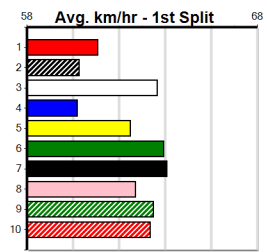

SOUTHERN SHEETMETAL

Distance: 390m, Race Type: Grade 5 T3, Total Prizemoney: $1,530
1st: $1,000, 2nd: $320, 3rd: $160, 4th: $50

IBROX COOPER (3) has been placed in three of his past four and he looks very well graded in this event. LALA SPEED (4) has a good record here and he will be very strong in the closing stages. ASTON RECALL (8) owns a solid 22.45 PB here.

Watchdog Tips: 3 4 8 1 Bet: Win 3

Race 1: SUPER FLIRT [5] Back in form, has the good draw, respect $7.50. Details include owner R Colpoys, sire SUPERIOR PANAMA, dam IT'S A FLIRT, and a box history table.

Race 2: REALITY MASK [5] Lack of early speed is always a worry, tested $16.00. Details include owner D Pace, sire AUSSIE INFRARED, dam OH SERENA, and a box history table.

Race 3: IBROX COOPER (NSW)[5] Drops in class, good turn of foot, go close $2.80. Details include owner C Hudson, sire FERNANDO BALE, dam MISS IBROX, and a box history table.

Race 4: LALA SPEED [5] Good record here, strong in the run home, danger $4.60. Details include owner G Mitchell, sire KC AND ALL, dam LALA SHIM, and a box history table.

Race 5: TESSA ORCHID [5] Tough draw, may get crowded early, tough ask $12.00. Details include owner L Medcraft, sire SHIMA SHINE, dam TESSA ALLEN, and a box history table.