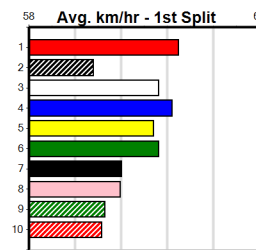

PAUA OF BUDDY AT STUD

Distance: 450m, Race Type: Grade 5 T3, Total Prizemoney: $1,530
1st: $1,000, 2nd: $320, 3rd: $160, 4th: $50

VALLETTA DIVA (6) will find this easier than her most recent racing and she should be off and gone mid race. MY BOY HARVEY (8) is racing with confidence and he will get plenty of room early on. TROJAN PACKAGE (3) has claims.

Watchdog Tips: 6 8 3 1 **Bet:** Win 6

1

REMEMBER WHAT (NSW)[5] Pushes up the track but has early pace, respect **$4.60**

BE Bitch **Oct-21** Sire: TOMMY SHELBY Dam: WHAT JOY Trainer: Mark Giddings (Heathcote)

Owner(s): Alleyway Morizzi (SYN), C Alleyway, J Morizzi
Winning Distances: < 300m (0) 300 - 399m (1) 400 - 499m (10) 500 - 599m (0) 600 - 699m (0) > 700m (0)
Winning Weights: 26.0(1) 26.3(1) 26.5(3) 26.6(5) 26.8(1)

Box	1st	2nd	3rd	4th	5th	6th	7th	8th
1	1	1	2	1	1	1	1	1
2	1	1	1	1	2	1	1	1
3	1			1				1
4	2				1			2
5			1		2	1		
6		2	1	2		2	1	1
7	4	1	2			1	1	
8	3	1				2		2

Prize Best Starts Trk/Dts APM: $16195.00, 25.41(4)-30/9/23, 52-11-5-3, 7-5-0-0, 4423

2

WINCKIE BALE (NSW)[5] Wide runner underneath is a worry, place **$10.00**

DKBD Bitch **Apr-22** Sire: CHRISTO BALE Dam: DYNA ROMY Trainer: Luke Harris (Devon Meadows)

Owner(s): L Harris
Winning Distances: < 300m (0) 300 - 399m (1) 400 - 499m (2) 500 - 599m (0) 600 - 699m (0) > 700m (0)
Winning Weights: 28.8(1) 29.3(2)

Box	1st	2nd	3rd	4th	5th	6th	7th	8th
1								1
2	1			1	1			
3								1
4	1		1			1	1	
5	1	1	1					1
6		2						
7				1				1
8				2				

Prize Best Starts Trk/Dts APM: $4687.14, NBT, 19-3-1-4, 2-0-0-0, 3684

3

TROJAN PACKAGE (NSW)[5] No luck of late, this is easier, can threaten **$7.00**

BK Bitch **Sep-19** Sire: ASTON DEE BEE Dam: CHEVY QUEEN Trainer: Thomas Samantzis (Pentland Hill)

Owner(s): Mid life crisis (SYN), T Samantzis, N Samantzis, S Samantzis
Winning Distances: < 300m (0) 300 - 399m (2) 400 - 499m (4) 500 - 599m (2) 600 - 699m (2) > 700m (0)
Winning Weights: 25.9(1) 26.2(1) 26.3(2) 26.5(2) 26.6(1) 26.7(2) 27.5(1)

Box	1st	2nd	3rd	4th	5th	6th	7th	8th
1	3	3	1	2	2	1		
2	1			3	2	1		
3	1	2	2			2	1	
4	1	1		1	3			1
5	2	1		3	3	3	2	
6	1	1	2	2	1	1	1	
7	2	4			3	2	1	2
8			3	1	1			2

Prize Best Starts Trk/Dts APM: $28330.00, 25.88(5)-7/3/22, 76-10-11-8, 2-1-0-0, 2260

4

OUR LAST HOPE [5] Far from disgraced last time, place again **$8.00**

WBD Dog **Dec-21** Sire: ALLEN DEED Dam: ZIPPING AMBER Trainer: Donna Knight (Talbot)

Owner(s): S Bryan
Winning Distances: < 300m (0) 300 - 399m (1) 400 - 499m (1) 500 - 599m (1) 600 - 699m (0) > 700m (0)
Winning Weights: 28.3(1) 29.5(1) 29.8(1)

Box	1st	2nd	3rd	4th	5th	6th	7th	8th
1					2			
2	1	1				2	1	
3	2			2	2	1		
4				2		1		
5		1	1	1	1		2	1
6						1	1	
7				1	3	1	1	1
8		2			2	1	1	1

Prize Best Starts Trk/Dts APM: $5825.00, NBT, 41-3-6-1, 3-0-2-0, 2542

5

FIRING CHIEF [5] *** SCRATCHED *** **$99.00**

BK Dog **Dec-21** Sire: COSMIC CHIEF Dam: MISS HEART Trainer: Louie Bicchieri (Fawkner)

Owner(s): L Bicchieri
Winning Distances: < 300m (0) 300 - 399m (2) 400 - 499m (2) 500 - 599m (0) 600 - 699m (0) > 700m (0)
Winning Weights: 32.7(1) 32.9(2) 33.5(1)

Box	1st	2nd	3rd	4th	5th	6th	7th	8th
1	1	2	2		1			
2								
3					1			1
4	2		2	1	1			1
5		1		1		1		
6	1					2	1	
7			2	3			1	
8			1		1	2		1

Prize Best Starts Trk/Dts APM: $6470.00, NBT, 34-4-3-7, 1-0-0-1, 3268