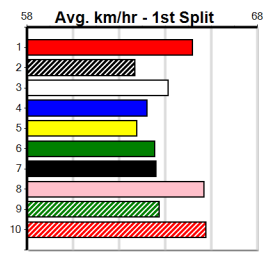

Ballarat
12
5:12PM
(VIC time)

WE'LL MISS YOU AMANDA FEWELL

Distance: 390m, Race Type: Grade 5 T3, Total Prizemoney: $1,530
1st: $1,000, 2nd: $320, 3rd: $160, 4th: $50

ZIPPY WIESMAN (5) is normally very reliable at box rise and he should have the pace to cross and lead. VALLETTA DASH (8) is better than her past few runs and she can work into the mix in the middle stages. BAIJIU (1) returned to form last time

Watchdog Tips: **5** **8** **1** **2** **Bet:** **Win 5**

1

BAIJIU [5] **Returned to form last time, can threaten** **$3.60**
BE Dog Jan-22 Sire: NEED MY MONEYNOW Dam: GRANDANA QUALI Trainer: Mark Johnson (Ross Creek)
Owner(s): G Collins
Winning Distances: < 300m (0) 300 - 399m (2) 400 - 499m (1) 500 - 599m (0) 600 - 699m (0) > 700m (0)
Winning Weights: 30.8(1) 31.6(1) 31.7(1)
7th (5) 31.7 525 MEA R1 17-Feb-24 31.50 29.53 20.00 EXCAVATION (30.17) M/4577 . . . . . 5.20 $24.40 MSF
1st (2) 31.6 350 HVL R3 21-Feb-24 19.59 19.38 1.5L FIREPROOFED (19.68) M/1 . . . . . SW . . . . . 6.65 $1.40 M
8th (1) 31.5 350 HVL R4 10-Mar-24 20.14 18.92 13.00 IT'S A RUNAWAY (19.28) S/8 . . . . . VO 7.16 $3.70 X67H
1st (8) 31.7 400 WGL R4 21-Mar-24 22.66 22.63 1.25L OUR MABEL (22.74) M/11 . . . . 8.33 $2.70 7
5th (8) 31.9 400 WGL R3 25-Mar-24 23.17 22.46 8.00L ASTON CORLEONE (22.62) M/66 . . . . 8.53 $2.50 X67H
5th (2) 31.0 510 SLE R3 31-Mar-24 29.77 28.63 9.00L DUNDEE TIARA (29.15) S/344 . . . . 9.33 $1.60 X67
7th (4) 30.3 390 WBL R3 23-May-24 22.98 22.06 14.00 OUR TITAN (22.06) Q/55 . . . . 8.93 $11.30 X67
1st (5) 30.8 390 WBL R4 01-Jul-24 22.70 22.34 3.5L ALONZO THRILLS (22.94) M/11 . . . . . SW 8.72 $1.50 6G
Last 3 wins NOT included above
Prize Best $3260.00 FSH
Starts 10-3-0-1
Trk/Dts 0-0-0-0
APM 2052

2

BORROWED TIME [5] **Good record here, solid muster, keep safe** **$4.60**
BK Bitch Oct-21 Sire: AUSSIE INFRARED Dam: DOUBLE SUPREME Trainer: Cody Hose (Lara)
Owner(s): C Hose
Winning Distances: < 300m (0) 300 - 399m (4) 400 - 499m (0) 500 - 599m (0) 600 - 699m (0) > 700m (0)
Winning Weights: 25.1(1) 25.4(1) 25.5(1) 26.0(1)
1st (5) 26.0 390 BAL R9 01-Apr-24 22.51 22.14 1.5L SANDY'S LARA (22.61) M/11 . . . . 8.51 $13.40 T3-6
7th (7) 26.2 450 BAL R11 08-Apr-24 27.41 25.44 25.00 FIRE WIRE (25.69) M/766 . . . . . V7 . . . . . 6.95 $4.40 T3-5
ST (-) 25 390 BAL 12-May-24 22.66 3.5L Trial Cleared Q/22 . . . . . 2of4 . . . . . 8.58 . . . . . ST
7th (3) 25.8 400 GEL R12 28-May-24 23.54 22.41 8.50L TINKER MIKE (22.98) M/14 . . . . 8.57 $9.10 T3-5
6th (4) 26.0 390 BAL R12 09-Jun-24 23.12 22.34 7.50L ROXY EGGNOG (22.61) M/34 . . . . 8.57 $5.10 T3-5
2nd (7) 25.4 390 BAL R11 19-Jun-24 22.55 21.91 2.75L CHANGE OF HABIT (22.36) M/13 . . . . 8.58 $32.60 5
3rd (7) 25.5 390 BAL R12 23-Jun-24 22.64 22.22 1.75L LALA NOEL (22.52) M/23 . . . . 8.59 $1.90 T3-5
1st (5) 25.5 390 BAL R12 30-Jun-24 22.67 22.21 1.5L LALA SPEED (22.77) M/21 . . . . 8.48 $2.80 T3-5
Last 3 wins NOT included above
1st (6) 25.4 390 BAL R1 04-Nov-23 22.76 22.20 2.00L BELFAST LILY (22.89) Q/11 . . . . . SW . . . . . 8.42 $14.00 M
1st (2) 25.1 390 BAL R2 11-Nov-23 22.79 22.19 0.75L BROOMBRAE FLOYD (22.82) Q/11 . . . . 8.43 $7.90 7
Prize Best $6320.00
Starts 22.51(5)-1/4/24
Trk/Dts 25-4-4-2
APM 15-4-3-1
3104