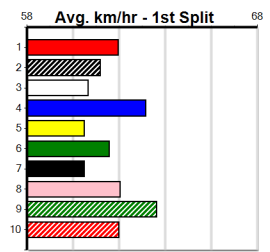

TUDOR ELECTRICAL

Distance: 450m, Race Type: Tier 3 - Grade 7, Total Prizemoney: $1,530
1st: $1,000, 2nd: $320, 3rd: $160, 4th: $50

SLICK WHISPER (5) was a strong 24.62 Bendigo winner and he just needs a little room early on.
CORNHILL STORM (8) was handily placed here three runs back and the wide draw suits. HARD ROTOR (10) has the gun draw, place.

Watchdog Tips: **5** **8** **10** **3** **Bet:** **Box Quinella 5,8,10 ($10 for 333.33%)**

1

PIXIE TRIXIE [7] *** SCRATCHED *** $99.00

BK Bitch Jul-22 Sire: SH AVATAR Dam: FAIRYTALE WISH
Owner(s): C Capuano
Trainer: Clint Capuano (Anakie)

Winning Distances: < 300m (0) 300 - 399m (1) 400 - 499m (0) 500 - 599m (0) 600 - 699m (0) > 700m (0)

Winning Weights: 25.2(1)

Run	Dist	Wgt	Track	Date	Time	BON	Margin	1st/2nd (Time)	PIR	Checked	Comment	WR	Split 1	S/P	Grade
8th (2)	25.5	460	GEL	R5	07-May-24	26.41	25.79	9.00L BARTY CROUCH (25.79)	S/888	.	.	.	6.89	$82.50	RW
3rd (1)	26.0	400	GEL	R10	25-May-24	23.24	22.40	10.00 BIG BUCKETS (22.55)	M/43	.	.	.	8.92	$26.00	7
6th (6)	26.0	400	GEL	R9	01-Jun-24	23.09	22.41	5.00L NATALIE BALE (22.75)	S/88	.	.	.	8.82	$74.40	X67
4th (5)	26.2	400	GEL	R9	04-Jun-24	23.58	22.69	7.50L CRAIG KEEPING (23.08)	M/76	.	.	W	8.90	$64.0	7
2nd (7)	26.2	400	GEL	R3	11-Jun-24	22.86	22.65	1.5L PURPLE SAPPHIRE (22.77)	M/44	.	.	.	8.73	$12.00	7
4th (4)	26.2	460	GEL	R7	18-Jun-24	26.23	25.76	6.50L MAGIC MILO (25.80)	Q/356	.	.	W	6.77	$16.40	X67
4th (6)	26.5	450	BAL	R9	23-Jun-24	25.88	25.50	4.25L BLAZING RIOT (25.59)	M/768	.	.	W	7.00	$3.80	T3-7
6th (6)	26.0	525	MEA	R2	06-Jul-24	31.00	30.06	12.00 PAW KRAMER (30.20)	M/7666	.	.	.	5.30	$44.10	7

Last 3 wins NOT included above

Box	1st	2nd	3rd	4th	5th	6th	7th	8th
1								
2								
3								
4								
5								
6								
7								
8								

Prize Best Starts Trk/Dts APM: $1820.00 NBT 13-1-1-1 1-0-0-0 1340

2

LUCKY JEAN [7] *** SCRATCHED *** $16.00

DKBD Bitch Nov-21 Sire: FERNANDO BALE Dam: ROTHWELL GAL
Owner(s): A Parker
Trainer: Alanah Parker (Little River)

Winning Distances: < 300m (0) 300 - 399m (1) 400 - 499m (0) 500 - 599m (0) 600 - 699m (0) > 700m (0)

Winning Weights: 25.7(1)

Run	Dist	Wgt	Track	Date	Time	BON	Margin	1st/2nd (Time)	PIR	Checked	Comment	WR	Split 1	S/P	Grade
6th (1)	24.6	460	GEL	R7	18-Mar-24	27.19	26.01	15.00 JIMMY THE PUMPER (26.17)	S/446	.	.	.	6.74	$43.00	X67
8th (8)	24.5	450	BAL	R9	25-Mar-24	26.53	25.34	17.00 SHARP THIEF (25.34)	M/888	.	.	W	6.95	$79.20	T3-7
4th (6)	24.0	425	BEN	R3	01-May-24	24.90	24.35	7.50L SHE IS SPOILT (24.41)	M/664	.	.	W	6.95	$20.30	7
4th (4)	24.4	425	BEN	R2	08-May-24	24.84	23.97	4.50L PERFECT ACE (24.53)	M/776	.	.	.	6.83	$51.30	T3-7
8th (7)	24.0	460	GEL	R7	21-May-24	27.21	25.73	16.00 THUNDERBOLT ROSS	M/678	.	.	W	6.94	$54.70	RW
6th (2)	24.3	350	HVL	R9	24-May-24	20.13	19.42	10.00 FERNLEIGH (19.44)	M/6	.	.	.	6.79	$25.40	T3-7
8th (7)	24.2	350	HVL	R3	23-Jun-24	20.40	19.02	15.00 I'M WHAT'S NEXT (19.38)	M/8	.	.	.	6.87	$69.80	X67
8th (2)	23.7	400	GEL	R9	25-Jun-24	23.73	22.50	17.00 YANGATA BALE (22.59)	M/88	.	.	W	8.99	$112.40	7

Last 3 wins NOT included above

Box	1st	2nd	3rd	4th	5th	6th	7th	8th
1								
2								
3								
4								
5								
6								
7								
8								

Prize Best Starts Trk/Dts APM: $2070.00 NBT 32-1-1-1 3-0-0-0 496