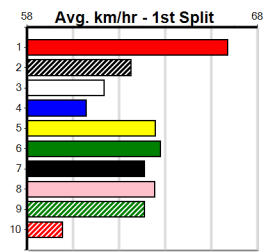

SJC CONCRETING

Distance: 390m, Race Type: Tier 3 - Maiden, Total Prizemoney: $1,530
1st: $1,000, 2nd: $320, 3rd: $160, 4th: $50

CHARLIE RIOT (4) has been handily placed in his two runs to date and he will take some catching in this event. SAILAWAY BUDDY (5) is showing some promise and he can follow the four across early on. NALA'S GHOST (6) can run a big race.

Watchdog Tips: 4 5 6 8 **Bet:** Win 4

Form Box	Wgt	Dist	Track	Date	Time	BON	Margin	1st/2nd (Time)	PIR	Checked	Comment	W/R	Split 1	S/P	Grade		
1	NATURAL GLAMOUR [M] Needs to lead, will get tired, place at best $9.00																
	BK Bitch		Jul-21		Sire: KINLOCH BRAE		Dam: NATURAL RHYTHM		Trainer: Greg Turnbull (Crowlands)								
	Owner(s): T Salter																
	Winning Distances: < 300m (0) 300 - 399m (0) 400 - 499m (0) 500 - 599m (0) 600 - 699m (0) > 700m (0)																
	Winning Weights:																
	4th (7)	27.9	410	HOR	R3	27-Jan-24	24.14	23.40	5.50L LUCY JANE (23.76)	Q/12	.	.	R	10.45	$3.50	M	
	6th (3)	27.5	410	HOR	R3	09-Feb-24	23.95	23.22	11.00 SUPER SERENE (23.22)	Q/22	.	.	.	10.42	$33.70	M	
	2nd (2)	27.9	410	HOR	R1	05-Apr-24	23.84	23.32	1.5L PATRIOT JAMES (23.74)	Q/11	.	.	.	10.33	$7.30	M	
	3rd (6)	28.3	410	HOR	R1	12-Apr-24	24.22	23.58	3.5L SLINGER (23.98)	Q/11	.	.	.	10.44	$7.90	M	
	8th (4)	28.1	410	HOR	R1	19-Apr-24	24.37	23.40	8.50L RUXTON SPICE (23.78)	M/44	.	.	.	10.60	$27.00	M	
6= (1)	27.5	410	HOR	R2	30-Apr-24	24.29	23.20	4.25L GENESIS BALE/MOONLIGHT	Q/11	.	.	.	10.38	$18.20	M		
5th (6)	28.3	390	BAL	R1	12-May-24	23.16	22.15	9.00L SPICY MINX (22.54)	M/22	.	.	.	8.73	$4.70	T3-M		
2nd (5)	28.9	390	BAL	R1	30-Jun-24	22.65	22.21	0.50L HORATIO BALE (22.62)	Q/11	.	.	.	8.45	$7.30	T3-M		
Last 3 wins NOT included above																	
<table border="1" style="width: 100%; border-collapse: collapse;"> <thead> <tr><th colspan="8">Box History</th></tr> <tr><th>Bx</th><th>1st</th><th>2nd</th><th>3rd</th><th>4th</th><th>5th</th><th>6th</th><th>7th</th><th>8th</th></tr> </thead> <tbody> <tr><td>1</td><td></td><td></td><td></td><td></td><td></td><td></td><td></td><td></td></tr> <tr><td>2</td><td>1</td><td></td><td></td><td></td><td></td><td></td><td></td><td></td></tr> <tr><td>3</td><td></td><td></td><td>1</td><td></td><td></td><td></td><td></td><td></td></tr> <tr><td>4</td><td></td><td></td><td></td><td></td><td></td><td></td><td></td><td>1</td></tr> <tr><td>5</td><td></td><td>1</td><td></td><td></td><td></td><td></td><td></td><td>1</td></tr> <tr><td>6</td><td></td><td></td><td></td><td>1</td><td></td><td>1</td><td></td><td></td></tr> <tr><td>7</td><td></td><td></td><td></td><td>1</td><td></td><td></td><td></td><td></td></tr> <tr><td>8</td><td></td><td></td><td></td><td></td><td>1</td><td></td><td></td><td></td></tr> <tr><td>Prize Best</td><td colspan="7"></td><td>$1440.00</td><td></td></tr> <tr><td>Starts</td><td colspan="7"></td><td>NBT</td><td></td></tr> <tr><td>Trk/Dts</td><td colspan="7"></td><td>14-0-2-2</td><td></td></tr> <tr><td>APM</td><td colspan="7"></td><td>2-0-1-0</td><td>826</td></tr> </tbody> </table>																	
2	ASTON TAFARI [M] Another front runner, pace in one is a worry $6.00																
	BD Dog		Mar-22		Sire: FERNANDO BALE		Dam: ASTON PERIGNON		Trainer: Glenn Campbell (Anakie)								
	Owner(s): R Borda																
	Winning Distances: < 300m (0) 300 - 399m (0) 400 - 499m (0) 500 - 599m (0) 600 - 699m (0) > 700m (0)																
	Winning Weights:																
	3rd (4)	26.6	390	BAL	R1	26-May-24	22.75	21.59	1.75L BLAZING RIOT (22.64)	Q/11	.	.	.	8.60	$17.20	M	
	5th (5)	26.1	390	WBL	R2	20-Jun-24	22.93	22.27	5.00L DUKE CABOOM (22.59)	M/33	.	.	.	8.94	$9.60	M	
	3rd (7)	26.6	390	WBL	R1	24-Jun-24	22.84	22.13	7.00L TUBMAN'S LEGACY (22.36)	M/33	.	.	.	9.01	$3.80	M	
	3rd (2)	26.7	390	BAL	R1	30-Jun-24	22.74	22.21	1.75L HORATIO BALE (22.62)	M/22	.	.	.	8.63	$2.60	T3-M	
	Last 3 wins NOT included above