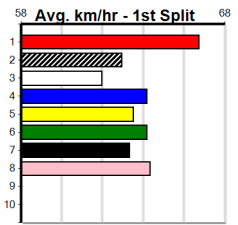

SPORTSBET GREEN TICKS (250+RANK)

Distance: 390m, Race Type: Grade 5, Total Prizemoney: $1,530
1st: $1,000, 2nd: $320, 3rd: $160, 4th: $50

Watchdog Tips: 3 5 7 1 Bet: Box Trifecta 1,3,5,7 ($10 for 41.67%)

1 OUR DREAMER [5] Can race on the speed from the outset, threat.

Table with columns: WBK, D, Date, Name, Time, BON, Margin, 1st/2nd (Time), PIR, Checked, Comment, W/R, Split 1, S/P, Grade. Includes race details for Fernando Bale.

PRETTY BOMB $5.00

Winning Boxes table for race 1 showing prize breakdown and best starts.

2 NORTHERN REGIE [5] Resuming, has ability when right, cannot dismiss.

Table with columns: BK, D, Date, Name, Time, BON, Margin, 1st/2nd (Time), PIR, Checked, Comment, W/R, Split 1, S/P, Grade. Includes race details for Hooksey.

CINNAMON ROSE $10.00

Winning Boxes table for race 2 showing prize breakdown and best starts.

3 BEAT THE FALCON [5] Good wins in 2 of his last 4, one to beat here.

Table with columns: BD, D, Date, Name, Time, BON, Margin, 1st/2nd (Time), PIR, Checked, Comment, W/R, Split 1, S/P, Grade. Includes race details for Barcia Bale.

PRISCILLA WANG $3.60

Winning Boxes table for race 3 showing prize breakdown and best starts.

4 SLINGSHOT BRUNO [5] Tough draw but has talent, must be respected.

Table with columns: RF, D, Date, Name, Time, BON, Margin, 1st/2nd (Time), PIR, Checked, Comment, W/R, Split 1, S/P, Grade. Includes race details for Barcia Bale.

SLINGSHOT GYPSY $8.50

Winning Boxes table for race 4 showing prize breakdown and best starts.

5 NICKLEBY ACTION [5] Much easier here than his last few, major player.

Table with columns: BD, D, Date, Name, Time, BON, Margin, 1st/2nd (Time), PIR, Checked, Comment, W/R, Split 1, S/P, Grade. Includes race details for Feral Franky.

NICKO DANCER $4.60

Winning Boxes table for race 5 showing prize breakdown and best starts.

6 BLACKPOOL DIVA (NSW)[5] Resuming, smart placing last start, needs to step.

Table with columns: WBK, B, Date, Name, Time, BON, Margin, 1st/2nd (Time), PIR, Checked, Comment, W/R, Split 1, S/P, Grade. Includes race details for Fernando Bale.

SORRY SCOTT $8.00

Winning Boxes table for race 6 showing prize breakdown and best starts.

7 JETSON EXPRESS [5] Good early, racing well of late, big chance here.

Table with columns: BK, B, Date, Name, Time, BON, Margin, 1st/2nd (Time), PIR, Checked, Comment, W/R, Split 1, S/P, Grade. Includes race details for Barcia Bale.

JETSON PRINCESS $5.50

Winning Boxes table for race 7 showing prize breakdown and best starts.

8 MAGIC LIES (NSW)[5] Better than her last few may suggest, place hopes.

Table with columns: BE, B, Date, Name, Time, BON, Margin, 1st/2nd (Time), PIR, Checked, Comment, W/R, Split 1, S/P, Grade. Includes race details for Paw Licking.

MAGIC LIAR $15.00

Winning Boxes table for race 8 showing prize breakdown and best starts.

9 *** NO RESERVE ***

Trainer: Owner(s):

10 *** NO RESERVE ***

Trainer: Owner(s):