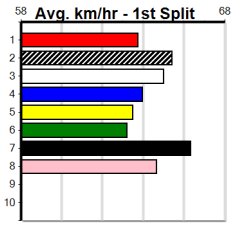

MMS ACCESS (250+RANK)

Distance: 390m, Race Type: Mixed 4/5, Total Prizemoney: $1,530
1st: $1,000, 2nd: $320, 3rd: $160, 4th: $50

11

8:12PM
(VIC time)

NARCISSUS (7) can race on the speed throughout in this and he looks like the one to beat here.
BROOMBRAE FRITZ (1) has ran good placings in 2 of his last 3 starts and he can challenge from his gun draw. TESS CABANG (4) has claims as well here.

Watchdog Tips: **7** **1** **4** **3** **Bet:** **Win 7**