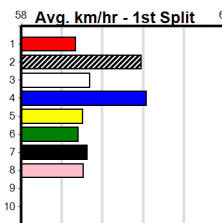

ENG SHP 2024-07-08

ELITE COLLARS & LEADS (250+RANK)

Distance: 390m, Race Type: Maiden, Total Prizemoney: \$1,530
 1st: \$1,000, 2nd: \$320, 3rd: \$160, 4th: \$50

2

5:08PM

(VIC time)

WELLERMAN (2) produced good placings in 3 of his 4 starts before a fall last time and he could be the one to beat in this. CAN'T PARK THERE (4) has shown talent in also being placed in 3 of his 4 starts and he looks like the clear danger here.