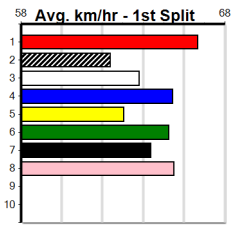

SHEPPARTON NEWS (250+RANK)

Distance: 390m, Race Type: Mixed 6/7, Total Prizemoney: \$1,530
1st: \$1,000, 2nd: \$320, 3rd: \$160, 4th: \$50

3

5:30PM

(VIC time)

KRAKEN HUGGIE (2) will find this much easier than his most recent racing and he could be the one to beat with any luck here. ASTON TRUMAN (1) is drawn to find the arm soon after box rise and looks like the one they will need to catch.