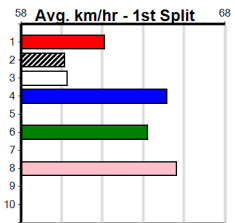

SPORTSBET NOBODY DOES IT EASIER (2)

Distance: 390m, Race Type: Maiden, Total Prizemoney: $1,530
1st: $1,000, 2nd: $320, 3rd: $160, 4th: $50

1
4:47PM
(VIC time)

TWILIGHT SLEUTH (1) produced a much better effort last start and from the gun draw she may be the one to beat. VAN KINDER (2) looks well suited by the small field here and could make her presence felt. BROWSER (4) can lead for a long way.

Watchdog Tips: **1** **2** **4** **6** **Bet:** **Win 1**