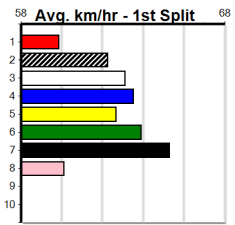

REJUVENATE @ STUD (250+RANK)

Distance: 450m, Race Type: Mixed 6/7, Total Prizemoney: \$1,530
 1st: \$1,000, 2nd: \$320, 3rd: \$160, 4th: \$50

9

7:33PM

(VIC time)

CLOSE COMBAT (7) was a solid winner 4 starts back when he led throughout and he could prove hard to hold out in this. DAD'S JAM DONUT (2) has recorded good wins in 2 of his last 4 starts and he looks likely to be right in the finish again here.