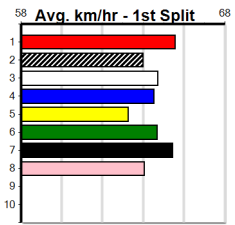

GPP LASER 3300 (250+RANK)

Distance: 390m, Race Type: Grade 5, Total Prizemoney: \$1,530
1st: \$1,000, 2nd: \$320, 3rd: \$160, 4th: \$50

6

6:28PM

(VIC time)

BURN THE WITCH (1) is drawn to race on the speed from the outset in this and she will be hard to reel in if she finds the arm. UNKNOWN ABILITY (2) returned to form with a smart placing last start and he looks like the main danger here.