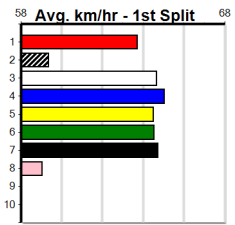

Shepparton

4

5:52PM

(VIC time)

BYERS ELECTRICAL (2-3 WINS) (250+RA

Distance: 390m, Race Type: Restricted Win, Total Prizemoney: $1,530

1st: $1,000, 2nd: $320, 3rd: $160, 4th: $50

LAGERTHA (5) is resuming here but has plenty of talent when right and she could prove hard to hold out in this. GUNAI GEM (6) has recorded both of her career wins here in good times and she could be the main danger.

Watchdog Tips: 5 6 1 7 **Bet:** Win 5