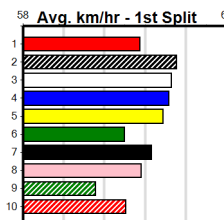

RACERS FUNCTION CENTRE (250+RANK)

Distance: 450m, Race Type: Mixed 4/5, Total Prizemoney: \$1,530
 1st: \$1,000, 2nd: \$320, 3rd: \$160, 4th: \$50

8

7:14PM

(VIC time)

RAGING CABLE (7) has been racing in great fashion of late and she may only need an ounce of luck in the early stages to salute. ASTON ARETHA (1) can race on the speed from her gun draw here and she could be prominent throughout.