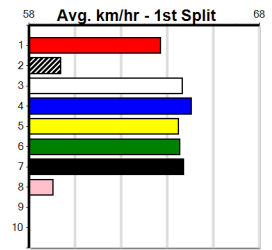

BYERS ELECTRICAL (2-3 WINS) (250+RANK)

4

5:52PM

(VIC time)

Distance: 390m, Race Type: Restricted Win, Total Prizemoney: $1,530
1st: $1,000, 2nd: $320, 3rd: $160, 4th: $50

LAGERTHA (5) is resuming here but has plenty of talent when right and she could prove hard to hold out in this. GUNAI GEM (6) has recorded both of her career wins here in good times and she could be the main danger.

Watchdog Tips: 5 6 1 7 Bet: Win 5

Hired Hand [6] - Beat a handy one here last start, chance again. $5.50. Includes dog details, winning distances, and box history.

Zipper His Zip (NSW) [5] - May get too far back early here, needs luck. $12.00. Includes dog details, winning distances, and box history.

Urana Whirlwind [6] - Steady placings in 2 of her last 3, cannot dismiss. $8.50. Includes dog details, winning distances, and box history.

Foxzami Four (NSW) [5] - *** SCRATCHED *** $99.00. Includes dog details, winning distances, and box history.

LAGERTHA [5] - Resuming, plenty of talent when right, go close. $4.60. Includes dog details, winning distances, and box history.