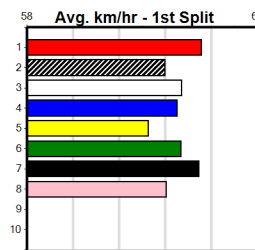

GPP LASER 3300 (250+RANK)

Distance: 390m, Race Type: Grade 5, Total Prizemoney: $1,530
1st: $1,000, 2nd: $320, 3rd: $160, 4th: $50

BURN THE WITCH (1) is drawn to race on the speed from the outset in this and she will be hard to reel in if she finds the arm. UNKNOWN ABILITY (2) returned to form with a smart placing last start and he looks like the main danger here.

Watchdog Tips: 1 2 8 3 Bet: Trifecta 1/2,3,8/2,3,7,8 ($10 - 111.11%)

Race card for BURN THE WITCH [5] SCRATCHED. Includes details on sire (TOMMY SHELBY), dam (SNOOKY), winning distances, and a box history table.

Race card for UNKNOWN ABILITY [5]. Includes details on sire (BARCIA BALE), dam (ANN'S MOMENT), winning distances, and a box history table.

Race card for TOP PRAIRIE [5]. Includes details on sire (JESAULENKO), dam (KILTY JEWEL), winning distances, and a box history table.

Race card for REDLEG BULL ANT [5]. Includes details on sire (BARTS OUTFMYWAY), dam (GO GO ZARBO), winning distances, and a box history table.

Race card for SKYE ROCKET (NSW)[5]. Includes details on sire (BARCIA BALE), dam (LITTLE NANGAR), winning distances, and a box history table.