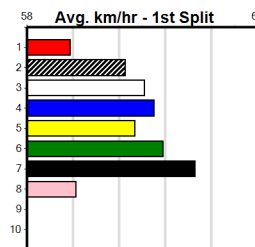

REJUVENATE @ STUD (250+RANK)

9
7:33PM

Distance: 450m, Race Type: Mixed 6/7, Total Prizemoney: $1,530
1st: $1,000, 2nd: $320, 3rd: $160, 4th: $50

(VIC time)

CLOSE COMBAT (7) was a solid winner 4 starts back when he led throughout and he could prove hard to hold out in this. DAD'S JAM DONUT (2) has recorded good wins in 2 of his last 4 starts and he looks likely to be right in the finish again here.

Watchdog Tips: 7 2 5 3 Bet: Win 7

SWINGING SINGH [7] Been well beaten since maiden win, looks unlikely. $21.00
BK Dog Oct-22 Sire: ASTON RUPEE Dam: SLINKY INKY
Owner(s): M Haines
Trainer: James Shaw (Seymour)
Box History table and race details.

DAD'S JAM DONUT [6] Good wins in 2 of his last 4 starts, major player. $3.00
WBK Dog May-22 Sire: FERNANDO BALE Dam: MA'S PLUM JAM
Owner(s): D Burnett
Trainer: Mathew Tabb (Lara)
Box History table and race details.

HIGH COTTON [7] BIKS Good placings in 4 of last 5 starts, can threaten. $5.00
BK Dog Dec-21 Sire: FABREGAS Dam: ELSA ROSE
Owner(s): A Armstrong
Trainer: Alisdair Armstrong (Huntly)
Box History table and race details.

HARD STYLE ROBBO (NSW)[Solid placings in 2 of his last 4, cannot dismiss. $7.50
RBD Dog Jan-22 Sire: HARD STYLE RICO Dam: HELLO ROBBO
Owner(s): The Winning Runs (SYN), K Catford, D Terrell, S Bekker, L Martin
Trainer: Robert Hayes (Toolleen)
Box History table and race details.

TUDOR PEAK [6] Showed speed in smart recent wins, big chance. $6.00
BD Dog Apr-22 Sire: ORSON ALLEN Dam: CULLQUIN CERSEI
Owner(s): TOP SHOT (SYN), S Quinlan, J Accurso, C Russell
Trainer: Barry Milne (Kilmore)
Box History table and race details.