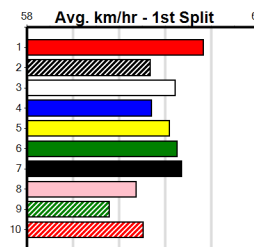

SHEPP CITY FENCING (250+RANK)

Distance: 450m, Race Type: Grade 5, Total Prizemoney: $1,530
1st: $1,000, 2nd: $320, 3rd: $160, 4th: $50

MISS IMMY LEE (7) produced a good placing from a wide draw 3 starts back and she may go close with any luck. ALL EAGLE (8) can show a good turn of foot once balanced and he could challenge in this. LEGAL BUD (5) can race in a forward position here.

Watchdog Tips: 7 8 5 4 Bet: Win 7

KRAKEN MISSILES [5] May get buried back early in this, needs some luck $12.00
Owner(s): EYLES (SYN), K Eyles, H Eyles, D Eyles
Sire: RAW ABILITY Dam: KRAKEN BAM BAM
Trainer: Kevin Eyles (Murchison)

POISON SKY [5] Can wind up mid race, placed 2 of last 4, respect. $5.00
Owner(s): FISHOUNDS (SYN), D Fisher, S Fisher
Sire: UNLAWFUL ENTRY Dam: DIAMA BALE
Trainer: Simone Fisher (Lara)

HOT SHUFFLE [5] Much easier here than his last couple, keep safe. $4.20
Owner(s): SCOTLAND (SYN), D Ireland, C Scott, A Scott, D Scott
Sire: FERNANDO BALE Dam: KASREYN
Trainer: Amanda Scott (Knowsley)

KEEPSAKE (NSW)[5] Strong win here 4 starts back, can threaten. $3.60
Owner(s): P Dooner
Sire: GOTTA GET BACK Dam: YOU GOTTA KNOW
Trainer: John McClelland (Jindera)

LEGAL BUD [5] Biks Can race in a forward position here, big chance. $6.50
Owner(s): D Bate
Sire: RITZA LENNY Dam: MISS LEGALITY
Trainer: Stephen Tabb (Lara)

1

2

3

4

5