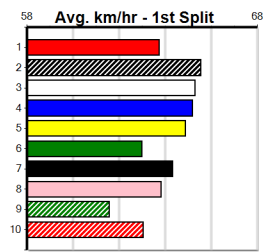

RACERS FUNCTION CENTRE (250+RANK)

Distance: 450m, Race Type: Mixed 4/5, Total Prizemoney: $1,530
1st: $1,000, 2nd: $320, 3rd: $160, 4th: $50

RAGING CABLE (7) has been racing in great fashion of late and she may only need an ounce of luck in the early stages to salute. ASTON ARETHA (1) can race on the speed from her gun draw here and she could be prominent throughout.

Watchdog Tips: 7 1 8 5 Bet: Win 7

ASTON ARETHA (NSW)[5] Gun draw, can race on the speed, major player. $5.50
Owner(s): R Borda
Winning Distances: < 300m (0) 300 - 399m (3) 400 - 499m (4) 500 - 599m (0) 600 - 699m (0) > 700m (0)
Box History table and Prize Best Starts table included.

RABADA [5] Smart straight win 2 back, needs some luck here. $15.00
Owner(s): FISHOUNDS (SYN), D Fisher, S Fisher
Winning Distances: < 300m (0) 300 - 399m (1) 400 - 499m (5) 500 - 599m (0) 600 - 699m (0) > 700m (0)
Box History table and Prize Best Starts table included.

RIOT AS ONE [5] Much better than his last 2 starts, must respect. $8.50
Owner(s): B Kinder
Winning Distances: < 300m (0) 300 - 399m (4) 400 - 499m (2) 500 - 599m (1) 600 - 699m (0) > 700m (0)
Box History table and Prize Best Starts table included.

LEARNED LESSON [4] Good placings in her last couple, place hopes. $10.00
Owner(s): J Shaw
Winning Distances: < 300m (0) 300 - 399m (1) 400 - 499m (1) 500 - 599m (8) 600 - 699m (1) > 700m (0)
Box History table and Prize Best Starts table included.

ROLLING STORM [5] Solid wins in 2 of his last 4 starts, can threaten $6.00
Owner(s): BEV AND DANIEL (SYN), B Pell, D Pell
Winning Distances: < 300m (0) 300 - 399m (3) 400 - 499m (3) 500 - 599m (0) 600 - 699m (0) > 700m (0)
Box History table and Prize Best Starts table included.