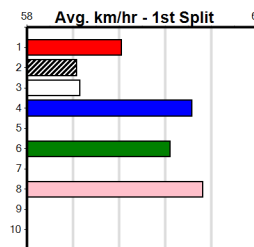

SPORTSBET NOBODY DOES IT EASIER (250+)

1
4:47PM

(VIC time)

Distance: 390m, Race Type: Maiden, Total Prizemoney: $1,530
1st: $1,000, 2nd: $320, 3rd: $160, 4th: $50

TWILIGHT SLEUTH (1) produced a much better effort last start and from the gun draw she may be the one to beat. VAN KINDER (2) looks well suited by the small field here and could make her presence felt. BROWSER (4) can lead for a long way.

Watchdog Tips: **1** **2** **4** **6** **Bet:**

Box History

Form Box	Wgt	Dist	Track	Date	Time	BON	Margin	1st/2nd (Time)	PIR	Checked	Comment	WR	Split 1	S/P	Grade		
1	TWILIGHT SLEUTH [M] Much better effort last start, can go close. $5.00																
	BK	Bitch		Sep-22		Sire: BEAST UNLEASHED		Dam: TWILIGHT FLAME		Trainer: Fay Vantaarling (Tallygaroopna)							
	Owner(s): T Van taarling																
	Winning Distances: < 300m (0) 300 - 399m (0) 400 - 499m (0) 500 - 599m (0) 600 - 699m (0) > 700m (0)																
	Winning Weights:																
	7th (7)	24.9	390	SHP	R1	27-May-24	23.26	21.84	16.00	FINANCIAL NEWS (22.20)	S/77			9.20	$34.10	M	
	3rd (2)	25.0	425	BEN	R1	30-Jun-24	24.68	23.61	8.50L	CITY LIMIT (24.10)	Q/112			6.53	$34.50	M	
	Last 3 wins NOT included above																
	<table border="1"> <caption>Box History</caption> <thead> <tr> <th>Bx</th> <th>1st</th> <th>2nd</th> <th>3rd</th> <th>4th</th> <th>5th</th> <th>6th</th> <th>7th</th> <th>8th</th> </tr> </thead> <tbody> <tr><td>1</td><td></td><td></td><td></td><td></td><td></td><td></td><td></td><td></td></tr> <tr><td>2</td><td></td><td></td><td>1</td><td></td><td></td><td></td><td></td><td></td></tr> <tr><td>3</td><td></td><td></td><td></td><td></td><td></td><td></td><td></td><td></td></tr> <tr><td>4</td><td></td><td></td><td></td><td></td><td></td><td></td><td></td><td></td></tr> <tr><td>5</td><td></td><td></td><td></td><td></td><td></td><td></td><td></td><td></td></tr> <tr><td>6</td><td></td><td></td><td></td><td></td><td></td><td></td><td></td><td></td></tr> <tr><td>7</td><td></td><td></td><td></td><td></td><td></td><td></td><td>1</td><td></td></tr> <tr><td>8</td><td></td><td></td><td></td><td></td><td></td><td></td><td></td><td></td></tr> <tr> <td>Prize Best</td> <td colspan="7"></td> <td>$260.00</td> <td>NBT</td> </tr> <tr> <td>Starts</td> <td colspan="7"></td> <td>2-0-0-1</td> <td></td> </tr> <tr> <td>Trk/Dts</td> <td colspan="7"></td> <td>1-0-0-0</td> <td></td> </tr> <tr> <td>APM</td> <td colspan="7"></td> <td>260</td> <td></td> </tr> </tbody> </table>																
	2	VAN KINDER [M] Handy placing 3 back, small field suits, danger. $4.20															
BD		Bitch		Feb-22		Sire: FERNANDO BALE		Dam: VAN NINDI		Trainer: Brenda Kinder (Girgarre)							
Owner(s): J Vandemaat																	
Winning Distances: < 300m (0) 300 - 399m (0) 400 - 499m (0) 500 - 599m (0) 600 - 699m (0) > 700m (0)																	
Winning Weights:																	
8th (5)		23.0	390	SHP	R1	27-May-24	23.64	21.84	21.00	FINANCIAL NEWS (22.20)	M/88			9.27	$13.20	M	
6th (5)		22.8	390	SHP	R1	17-Jun-24	23.10	21.85	8.50L	JARMON (22.52)	M/76			9.14	$21.80	M	
2nd (6)		23.0	390	SHP	R2	20-Jun-24	22.99	22.20	0.75L	BOULDER DASH (22.94)	M/65			8.95	$6.10	M	
6th (7)		22.8	390	SHP	R1	27-Jun-24	23.49	22.29	5.00L	FORWARD STEP (23.14)	S/86		W	8.95	$21.60	M	
4th (4)		22.6	390	SHP	R1	29-Jun-24	23.38	22.71	6.50L	CHASING CHAPPY (22.95)	S/54			8.96	$11.90	T3-M	
Last 3 wins NOT included above																	
<table border="1"> <caption>Box History</caption> <thead> <tr> <th>Bx</th> <th>1st</th> <th>2nd</th> <th>3rd</th> <th>4th</th> <th>5th</th> <th>6th</th> <th>7th</th> <th>8th</th> </tr> </thead> <tbody> <tr><td>1</td><td></td><td></td><td></td><td></td><td></td><td></td><td></td><td></td></tr> <tr><td>2</td><td></td><td></td><td></td><td></td><td></td><td></td><td></td><td></td></tr> <tr><td>3</td><td></td><td></td><td></td><td></td><td></td><td></td><td></td><td></td></tr> <tr><td>4</td><td></td><td></td><td></td><td>1</td><td></td><td></td><td></td><td></td></tr> <tr><td>5</td><td></td><td></td><td></td><td></td><td></td><td>1</td><td></td><td>1</td></tr> <tr><td>6</td><td>1</td><td></td><td></td><td></td><td></td><td></td><td></td><td></td></tr> <tr><td>7</td><td></td><td></td><td></td><td></td><td></td><td>1</td><td></td><td></td></tr> <tr><td>8</td><td></td><td></td><td></td><td></td><td></td><td></td><td></td><td></td></tr> <tr> <td>Prize Best</td> <td colspan="7"></td> <td>$370.00</td> <td>NBT</td> </tr> <tr> <td>Starts</td> <td colspan="7"></td> <td>5-0-1-0</td> <td></td> </tr> <tr> <td>Trk/Dts</td> <td colspan="7"></td> <td>5-0-1-0</td> <td></td> </tr> <tr> <td>APM</td> <td colspan="7"></td> <td>370</td> <td></td> </tr> </tbody> </table>																	
3	NORBIT [M] *** SCRATCHED *** $99.00																
	BK	Dog		Oct-22		Sire: FERNANDO BALE		Dam: RASPUTIA		Trainer: Beverley Pell (Toolleen)							
	Owner(s): BEV AND DANIEL (SYN), B Pell, D Pell																
	Winning Distances: < 300m (0) 300 - 399m (0) 400 - 499m (0) 500 - 599m (0) 600 - 699m (0) > 700m (0)																
	Winning Weights:																
	5th (5)	33.8	450	SHP	R9	03-Jun-24	25.91	24.99	8.00L	REANNA'S PRIDE (25.38)	S/765			7.07	$7.40	MH