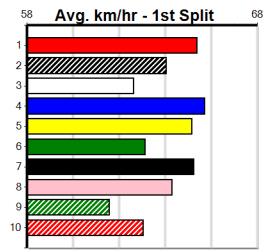

Shepparton

7

6:47PM

(VIC time)

NAGAMBIE GUTTER CLEANING (250+RANK)

Distance: 450m, Race Type: Grade 5, Total Prizemoney: $1,530
1st: $1,000, 2nd: $320, 3rd: $160, 4th: $50

VALKYRIE (4) can explode soon after box rise in his races and he may only need to step on even terms to salute tonight. REV NEVILLE (5) has enough talent for a race like this and he can challenge with any luck early on here.

Watchdog Tips: **4** **5** **8** **1** **Bet:** **Box Trifecta 1,4,5,8 ($10 for 41.67%)**

1

2

3

4

5

FASCINATE BLAZE (NSW)[5] Talented but prefer out wide, threat with luck. **$6.50**

BK Dog Dec-21 Sire: MY REDEEMER Dam: STELLA MARINA
Owner(s): N Holloway
Winning Distances: < 300m (0) 300 - 399m (2) 400 - 499m (1) 500 - 599m (0) 600 - 699m (0) > 700m (0)
Winning Weights: 31.2(1) 31.3(1) 31.9(1)

Box	1st	2nd	3rd	4th	5th	6th	7th	8th
1								
2			1	1	1			
3		1	1		2			1
4				1	1	1	2	
5		1	1	3	3	2	1	
6	1		2					1
7	1	3		1		1		1
8	1	3	2	1	1			1

Prize Best Starts Trk/Dts APM: $8140.00 NBT 45-3-8-7 16-0-4-2 4205

PRETTY PANAMA [5] Handy placings in 2 of her last 4, cannot dismiss. **$10.00**

BK Bitch Dec-21 Sire: SUPERIOR PANAMA Dam: GEMILLY
Owner(s): Over The Bridge (SYN), D Woolgar, C Woolgar, D Spence, P Coughlin, B Crosby
Winning Distances: < 300m (0) 300 - 399m (3) 400 - 499m (2) 500 - 599m (0) 600 - 699m (0) > 700m (0)
Winning Weights: 27.4(1) 27.6(1) 28.0(2) 28.5(1)

Box	1st	2nd	3rd	4th	5th	6th	7th	8th
1	1		1		1		2	
2		1			1	2		
3	1		1	1				
4				1		1	1	
5		3		2				
6	2				2			
7		1				2	1	
8	1	1			2			1

Prize Best Starts Trk/Dts APM: $9160.00 FSH 31-5-6-2 0-0-0-0 4542

LUCKY FERNANDO (NSW)[5] Much better than his last 2 runs, must respect. **$8.50**

BK Dog Dec-19 Sire: FERNANDO BALE Dam: BOOK OF LUCK
Owner(s): Gh Syndications (SYN), A Hunter, E Diblasi, A Greening
Winning Distances: < 300m (0) 300 - 399m (0) 400 - 499m (11) 500 - 599m (4) 600 - 699m (0) > 700m (0)
Winning Weights: 29.5(1) 30.3(1) 30.6(4) 30.7(2) 30.8(1) 31.0(1) 31.0(1) 31.1(2) 31.2(1) 31.6(1)

Box	1st	2nd	3rd	4th	5th	6th	7th	8th
1		2	2	1	4	1		
2	1	1	2	2	3	1	2	
3	3	2	3	3	6	1	1	
4	2		3	1		1	1	
5	1	2	2	4	2	3	2	
6	3	1	1	1	4	1	1	1
7	2	1	4	4	2	2	1	
8	3	4	5	2		5	2	1

Prize Best Starts Trk/Dts APM: $34435.00 25.86(3)-5/3/24 108-15-11-14 9-2-0-2 6162

VALKYRIE [5] Can explode soon after box rise, hard to hold out. **$4.60**

BK Dog Feb-21 Sire: BERNARDO Dam: EAU ROUGE
Owner(s): D Torr
Winning Distances: < 300m (0) 300 - 399m (5) 400 - 499m (3) 500 - 599m (3) 600 - 699m (0) > 700m (0)
Winning Weights: 33.1(1) 33.5(1) 33.6(1) 34.0(1) 34.3(1) 34.5(1) 34.7(2) 34.8(1) 35.0(1) 35.4(1)

Box	1st	2nd	3rd	4th	5th	6th	7th	8th
1		6	3	1	1	1		
2			3			3		
3				1	2	1	2	1
4	1	1	2			1		
5		1	1	2				1
6	3	1	1	1		1	1	
7		2	2	2		2	1	
8	1	2	3		1	1		

Prize Best Starts Trk/Dts APM: $29860.00 FST 59-11-10-11 0-0-0-0 7468

REV NEVILLE [5] Tough draw but has enough talent, major player. **$3.20**

BK Dog Mar-22 Sire: SHIMA SHINE Dam: JD REVELATION
Owner(s): L Nixon
Winning Distances: < 300m (0) 300 - 399m (0) 400 - 499m (2) 500 - 599m (1) 600 - 699m (0) > 700m (0)
Winning Weights: 33.6(1) 34.1(1) 34.4(1)

Box	1st	2nd	3rd	4th	5th	6th	7th	8th
1				1				
2							1	1
3	1	1						1
4					2			
5		1						2
6	1	1	2	1	1	1	1	1
7								1
8	1							

Prize Best Starts Trk/Dts APM: $10745.00 NBT 21-3-2-1 1-0-1-0 4832