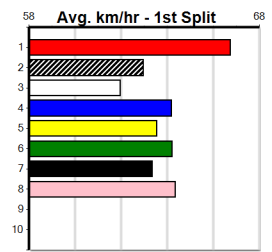

SPORTSBET GREEN TICKS (250+RANK)

Distance: 390m, Race Type: Grade 5, Total Prizemoney: $1,530
1st: $1,000, 2nd: $320, 3rd: $160, 4th: $50

BEAT THE FALCON (3) has recorded good wins in 2 of his last 4 starts and he may only need to step cleanly to salute again in this. NICKLEBY ACTION (5) will find this much easier than his last few starts and he could be right in the mix here.

Watchdog Tips: 3 5 7 1 Bet: Box Trifecta 1,3,5,7 ($10 for 41.67%)

OUR DREAMER [5] Can race on the speed from the outset, threat. $5.00
WBK Dog Oct-19 Sire: FERNANDO BALE Dam: PRETTY BOMB
Owner(s): Three Bee Dreamin (SYN), J Hamilton, J Deacon, S Oakley
Trainer: Ian Beattie (Laceyby)
Winning Distances: < 300m (0) 300 - 399m (15) 400 - 499m (4) 500 - 599m (0) 600 - 699m (0) > 700m (0)
Winning Weights: 27.6(2) 27.7(1) 28.0(3) 28.4(2) 28.6(2) 28.7(1) 28.8(1) 29.0(1) 29.9(1) 30.1(1) 30.3(1) 30.4(1) 30.5(1)
8th (1) 28.3 390 SHP R10 23-May-24 23.27 22.21 12.00 CAILAH'S CREW (22.46) M/68 . . . . . 8.93 $6.20 T3-5
7th (6) 28.0 390 SHP R9 27-May-24 22.62 21.84 6.50 ELLI'S MY GIRL (22.20) M/56 . . . . . 8.61 $15.80 VET
1st (5) 28.4 390 SHP R11 30-May-24 22.42 22.15 0.25L KAORI (22.44) Q/23 . . . . . 8.57 $6.60 5
4th (7) 28.4 350 HVL R7 09-Jun-24 19.80 19.29 4.00L ROWDAN (19.53) Q/31 . . . . . 6.58 $52.00 5
3rd (5) 28.2 300 HVL R2 14-Jun-24 17.19 16.83 2.25L COLD THAT NIGHT (17.03) M/1 . . . . . 3.95 $5.90 T3-5
5th (6) 28.2 300 HVL R10 21-Jun-24 17.29 16.81 7.00L SWEET ALESSIA (16.81) M/4 . . . . . 4.03 $8.90 T3-5
2nd (2) 28.1 390 SHP R2 24-Jun-24 22.39 21.92 1.25L ROJO SILVER FOX (22.31) Q/11 . . . . . 8.48 $11.90 VET
6th (5) 28.2 390 SHP R3 01-Jul-24 22.91 22.00 4.75L COCKTAIL (22.58) M/55 . . . . . 8.80 $4.90 VET
Last 3 wins NOT included above
1st (4) 28.7 300 HVL R11 24-Jan-24 16.68 16.66 2.00L INTER ANGELA (16.82) M/2 . . . . . 3.85 $3.60 5
1st (7) 28.8 390 SHP R10 11-Mar-24 22.31 21.89 1.00L NICKLEBY ACTION (22.36) M/11 . . . . . 8.39 $19.80 5
1st (6) 28.6 390 SHP R4 29-Apr-24 22.42 21.97 0.10L COCKTAIL (22.42) M/11 . . . . . SW 8.40 $17.80 VET

NORTHERN REGIE [5] Resuming, has ability when right, cannot dismiss. $10.00
BK Dog Feb-21 Sire: HOOKSY Dam: CINNAMON ROSE
Owner(s): R Rogers
Trainer: Ronald Rogers (Long Gully)
Winning Distances: < 300m (0) 300 - 399m (5) 400 - 499m (2) 500 - 599m (0) 600 - 699m (0) > 700m (0)
Winning Weights: 31.7(1) 32.0(1) 32.4(2) 32.7(1) 33.2(1) 33.3(1)
7th (2) 32.8 390 BAL R4 25-Mar-24 22.80 22.25 7.50L JAG FERNANDO (22.30) S/78 . . . . . W 8.77 $18.60 T3-5
2nd (8) 32.7 410 HOR R6 29-Mar-24 23.48 23.23 1.75L CORTEZ BALE (23.36) M/22 . . . . . 10.41 $9.30 5
4th (7) 32.4 410 HOR R7 05-Apr-24 23.90 23.32 8.50L SWEET CAVIAR (23.33) M/74 . . . . . 10.67 $30.00 5
6th (1) 32.4 390 SHP R9 11-Apr-24 22.73 21.83 5.50L TOP PRAIRIE (22.38) M/76 . . . . . 8.75 $25.20 5
4th (5) 32.2 390 BAL R12 21-Apr-24 22.78 22.23 3.00L ASTON SINATRA (22.57) M/25 . . . . . 8.51 $5.20 5
1st (8) 32.0 400 MTG R6 02-May-24 23.61 22.97 1.00L VICTA JAYDE (23.68) M/3 . . . . . 10.99 $2.70 RW
4th (8) 32.2 300 HVL R12 12-May-24 17.18 16.66 2.50L SAINTLY SAL (17.01) M/4 . . . . . 4.04 $38.00 5
6th (4) 32.2 390 SHP R9 16-May-24 22.56 22.11 6.50L GUNAI LILLY (22.11) M/66 . . . . . 8.73 $35.00 X45
Last 3 wins NOT included above
1st (7) 33.2 390 BAL R11 03-Sep-23 22.26 22.26 2.25L HOSEY SIDEKICK (22.41) M/11 . . . . . 8.52 $11.00 T3-5
1st (4) 33.3 300 HVL R6 17-Oct-23 17.13 16.80 0.25L JELLYBEAN JINGLE (17.15) M/3 . . . . . 4.04 $6.80 T3-5
1st (1) 32.7 390 BAL R6 15-Jan-24 22.60 22.16 0.50L SAM'S BOY (22.62) M/55 . . . . . 8.64 $3.50 T3-5