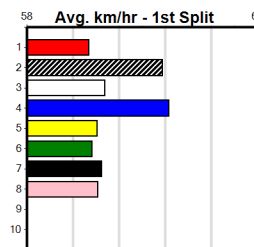

ELITE COLLARS & LEADS (250+RANK)

Distance: 390m, Race Type: Maiden, Total Prizemoney: $1,530
1st: $1,000, 2nd: $320, 3rd: $160, 4th: $50

WELLERMAN (2) produced good placings in 3 of his 4 starts before a fall last time and he could be the one to beat in this. CAN'T PARK THERE (4) has shown talent in also being placed in 3 of his 4 starts and he looks like the clear danger here.

Watchdog Tips: **2** **4** **5** **1** **Bet:** Trifecta 2,4/2,4/1,5 ($10 - 250%)

Form Box	Wgt	Dist	Track	Date	Time	BON	Margin	1st/2nd (Time)	PIR	Checked	Comment	WR	Split 1	S/P	Grade

1

CATCH A COD [M]

Can get the gun run throughout in this, respect. **$10.00**

BKW Bitch **Sep-22** Sire: BEAST UNLEASHED Dam: TWILIGHT FLAME Trainer: Steven Vantaarling (Tallygaroopn)

Owner(s): T Van taarling
Winning Distances: < 300m (0) 300 - 399m (0) 400 - 499m (0) 500 - 599m (0) 600 - 699m (0) > 700m (0)

Winning Weights:

5th (3)	27.6	450	SHP	R1	09-May-24	26.39	25.42	5.00L CALM THE STORM (26.06)	M/754				7.08	$7.40	M
6th (5)	27.2	390	SHP	R2	16-May-24	23.32	22.11	6.00L HALF MAC (22.90)	S/78				8.97	$11.30	M
6th (6)	27.0	450	SHP	R2	23-May-24	26.48	25.47	8.00L SAM'S UNIVERSE (25.92)	S/776				7.42	$32.20	T3-M
4th (7)	27.0	450	SHP	R1	30-May-24	26.24	25.51	9.50L PLAY THE MUSIC (25.59)	S/544				7.14	$62.30	M
8th (8)	26.3	390	SHP	R1	13-Jun-24	23.57	22.17	21.00 BIG BOY CABANG (22.17)	M/88				9.25	$33.40	T3-M
6th (6)	26.1	450	SHP	R3	20-Jun-24	26.37	25.40	12.00 SAVVY LONG LEGS (25.57)	S/665				6.99	$47.90	M
4th (3)	26.1	450	SHP	R2	27-Jun-24	26.70	25.71	6.00L VIRAT (26.31)	M/344				6.99	$13.60	M
6th (5)	26.3	425	BEN	R1	30-Jun-24	25.04	23.61	14.00 CITY LIMIT (24.10)	M/554				6.83	$24.90	M

Last 3 wins NOT included above

Box History

Bx	1st	2nd	3rd	4th	5th	6th	7th	8th
1								
2								
3				1	1			
4								
5						2		
6				1		2		
7				1				
8								1

Prize Best $175.00 NBT
Starts 9-0-0-0
Trk/Dts 2-0-0-0
APM 135

2

WELLERMAN [M]

Good placings in 3 of 4 before fall, can go close. **$2.40**

F Dog **Oct-22** Sire: FERAL FRANKY Dam: CALL ME BUBBLES Trainer: Beverley Pell (Toolleen)

Owner(s): BEV AND DANIEL (SYN), B Pell, D Pell
Winning Distances: < 300m (0) 300 - 399m (0) 400 - 499m (0) 500 - 599m (0) 600 - 699m (0) > 700m (0)

Winning Weights:

2nd (2)	34.3	425	BEN	R1	31-May-24	24.40	23.72	4.75L BLACK THUMB (24.08)	M/332				6.80	$1.50	M
2nd (2)	34.3	390	SHP	R2	03-Jun-24	22.28	21.80	0.75L ATOMIC SECRET (22.24)	S/42				8.51	$3.10	MH
4th (1)	34.0	390	SHP	R1	10-Jun-24	22.49	21.99	7.50L FLAMING WHEELS (21.99)	M/55				8.86	$9.60	MSF
2nd (6)	34.0	390	SHP	R2	17-Jun-24	22.37	21.85	3.5L LITTLE MINNIE (22.13)	Q/32				8.65	$3.20	M
F (6)	33.8	425	BEN	R2	21-Jun-24	0.00	23.62	CORNHILL STORM (24.61)	M/158		VO		6.65	$2.50	M

Last 3 wins NOT included above

Box History

Bx	1st	2nd	3rd	4th	5th	6th	7th	8th
1					1			
2		2						
3								
4								
5								
6		1						
7								
8								

Prize Best $1635.00 NBT
Starts 5-0-3-0
Trk/Dts 3-0-2-0
APM 1531

3

MORAINE LILLY [M]

*** SCRATCHED *** **$99.00**

BK Bitch **Nov-22** Sire: FABREGAS Dam: SIXTEEN PEGS Trainer: Dean Elliot (Huntly)

Owner(s): MORAIINE (SYN), G Judd, S Judd
Winning Distances: < 300m (0) 300 - 399m (0) 400 - 499m (0) 500 - 599m (0) 600 - 699m (0) > 700m (0)

Winning Weights:

8th (6)	27.1	425	BEN	R1	21-Jun-24	25.37	23.62	16.00 ULTIMATE RIOT (24.25)	M/888				6.79	$30.20	M

Last 3 wins NOT included above

Box History

Bx	1st	2nd	3rd	4th	5th	6th	7th	8th
1								
2								
3								
4								
5								
6								1
7								
8								

Prize Best $0.00 FSH
Starts 1-0-0-0
Trk/Dts 0-0-0-0
APM 0