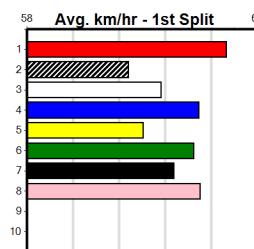

Distance: 390m, Race Type: Mixed 6/7, Total Prizemoney: $1,530
1st: $1,000, 2nd: $320, 3rd: $160, 4th: $50

KRAKEN HUGGIE (2) will find this much easier than his most recent racing and he could be the one to beat with any luck here. ASTON TRUMAN (1) is drawn to find the arm soon after box rise and looks like the one they will need to catch.

Watchdog Tips: [2] [1] [8] [3] Bet: Win 2

ASTON TRUMAN [6] Resuming, smart all the way win 3 back, danger. $8.50
Owner(s): R Borda
Sire: ZIPPING GARTH Dam: ASTON TARA
Trainer: Trent Blacker (Mitchell Park)
Winning Distances: < 300m (0) 300 - 399m (1) 400 - 499m (1) 500 - 599m (0) 600 - 699m (0) > 700m (0)
Winning Weights: 32.8(1) 33.5(1)
Box History table and Prize Best Starts Trk/Dts APM

KRAKEN HUGGIE [7] Much easier here than last few, go close if steps. $7.00
Owner(s): EYLES (SYN), K Eyles, H Eyles, D Eyles
Sire: FERAL FRANKY Dam: KRAKEN LIGHTNING
Trainer: Barry Hall (Dingee)
Winning Distances: < 300m (0) 300 - 399m (0) 400 - 499m (1) 500 - 599m (0) 600 - 699m (0) > 700m (0)
Winning Weights: 31.7(1)
Box History table and Prize Best Starts Trk/Dts APM

AILEEN'S LAD [6] Good turn of foot once balanced, can threaten. $4.60
Owner(s): D Ryan
Sire: FERNANDO BALE Dam: GOLDEN SHIRAZ
Trainer: Adele Powell (Stanhope)
Winning Distances: < 300m (0) 300 - 399m (2) 400 - 499m (0) 500 - 599m (0) 600 - 699m (0) > 700m (0)
Winning Weights: 27.8(1) 28.7(1)
Box History table and Prize Best Starts Trk/Dts APM

SHE CAN DREAM [7] Good early, has enough talent for this, respect. $10.00
Owner(s): O Cartechini
Sire: FABREGAS Dam: CARELESS COOKIE
Trainer: Mark Cartechini (Hallam)
Winning Distances: < 300m (0) 300 - 399m (1) 400 - 499m (0) 500 - 599m (0) 600 - 699m (0) > 700m (0)
Winning Weights: 25.5(1)
Box History table and Prize Best Starts Trk/Dts APM

URANA EXPRESS [6] Has talent if she can find the arm, keep safe. $12.00
Owner(s): P May
Sire: SUPERIOR PRODUCT Dam: MA'S PLUM JAM
Trainer: Paul May (Inglewood)
Winning Distances: < 300m (0) 300 - 399m (1) 400 - 499m (1) 500 - 599m (0) 600 - 699m (0) > 700m (0)
Winning Weights: 24.7(1) 25.2(1)
Box History table and Prize Best Starts Trk/Dts APM