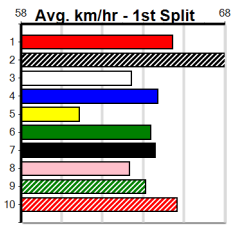

SPORTSBET GREEN TICKS

Distance: 390m, Race Type: Grade 5, Total Prizemoney: $2,925
1st: $1,950, 2nd: $600, 3rd: $300, 4th: $75

11

1:57PM
(VIC time)

Watchdog Tips: **0 0 0 0** Bet: **0**