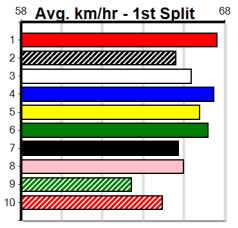

ELITE COLLARS & LEADS

Distance: 390m, Race Type: Grade 5, Total Prizemoney: $2,925
1st: $1,950, 2nd: $600, 3rd: $300, 4th: $75

Watchdog Tips: **0 0 0 0** Bet: **.**