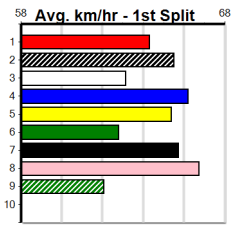

3

11:27AM

(VIC time)

Watchdog Tips: 0 0 0 0 Bet: .