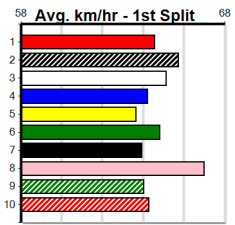

GPP LASER3300

Distance: 450m, Race Type: Grade 5, Total Prizemoney: $2,925
1st: $1,950, 2nd: $600, 3rd: $300, 4th: $75

6

12:20PM

(VIC time)

Watchdog Tips: **0 0 0 0** Bet: **0**