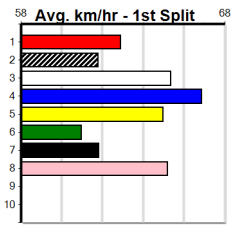

Watchdog Tips:

0 0 0 0

Bet: