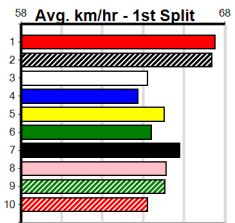

SPORTSBET FINAL (1-4 WINS)

Distance: 390m, Race Type: Restricted Win Final, Total Prizemoney: $3,360
1st: $2,250, 2nd: $690, 3rd: $345, 4th: $75

4

11:45AM

(VIC time)

Watchdog Tips:

0 0 0 0

Bet: