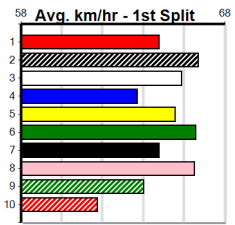

Shepparton

NAGAMBIE GUTTER CLEANING

Distance: 450m, Race Type: Mixed 4/5, Total Prizemoney: $3,360
1st: $2,250, 2nd: $690, 3rd: $345, 4th: $75

8

12:54PM

(VIC time)

Watchdog Tips: **0 0 0 0** Bet: **.**